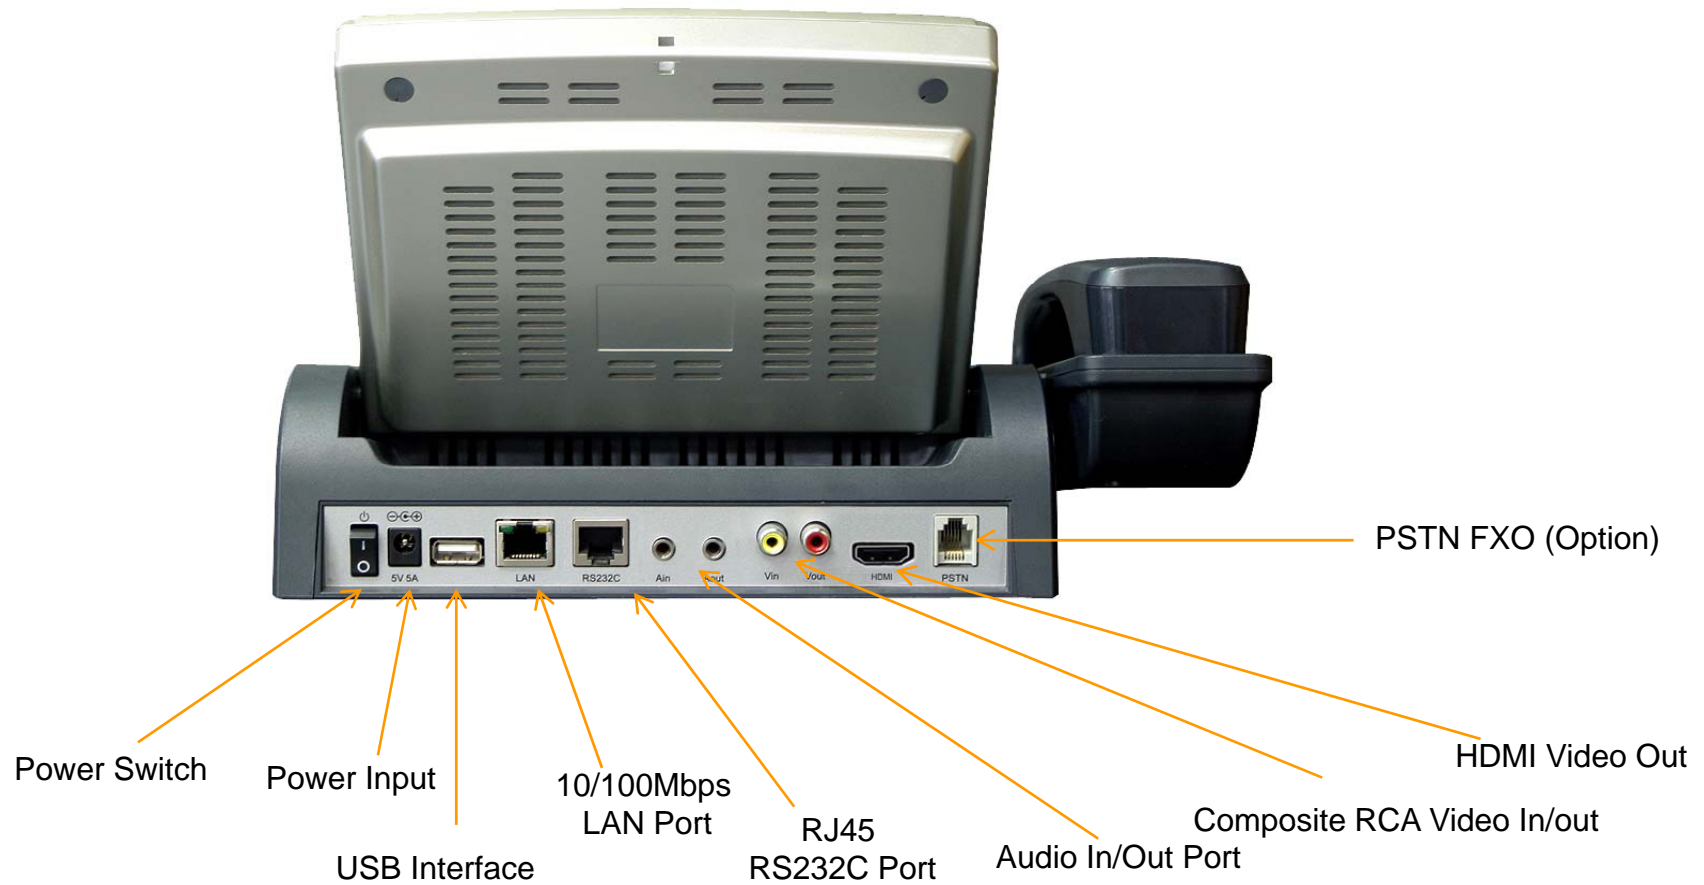

Product Overview

AP-VP280DM IP Video Phone

- IP based Video Phone Solution
- High-Quality Video, Audio, and Voice Service
- High Performance Programmable Video DSP
- Video Telephony and Videoconferencing Service Features
- H.323 and SIP Dual VoIP Signaling Protocols
- H.264/H.263 Video Codec Support
- **HDMI Video Output Interface for External HDTV or Monitor**
- Various Call Scenario Support
- Call Status Monitoring Support
- Firmware Upgradeable Architecture
- Audio/Video Privacy Protection

Hardware Specification

AP-VP280DM IP Video Phone

High-end
DSP

- **High-end Programmable DSP Hardware Architecture**
- **Video Input Interface**
 - RCA Video Input
- **Video Output Interface**
 - RCA Video Output, **HDMI Video Output**
- **High quality Audio and Voice Interface**
 - Stereo Audio Input & Output Connector
- **Network Interface**
 - One(1) 10/100Mbps Fast Ethernet
 - One(1) RS-232C Console
 - One(1) USB Interface
- **PSTN Interface**
 - One(1) FXO(RJ11) interface (Option)
- **Power Supply**
 - External Power Adaptor
 - PoE (Power over Ethernet) : Option

Hardware Specification

AP-VP280DM IP Video Phone

High-end
DSP

Hardware Specification

AP-VP280DM IP Video Phone

High-end
DSP

Hardware Specification

AP-VP280DM IP Video Phone