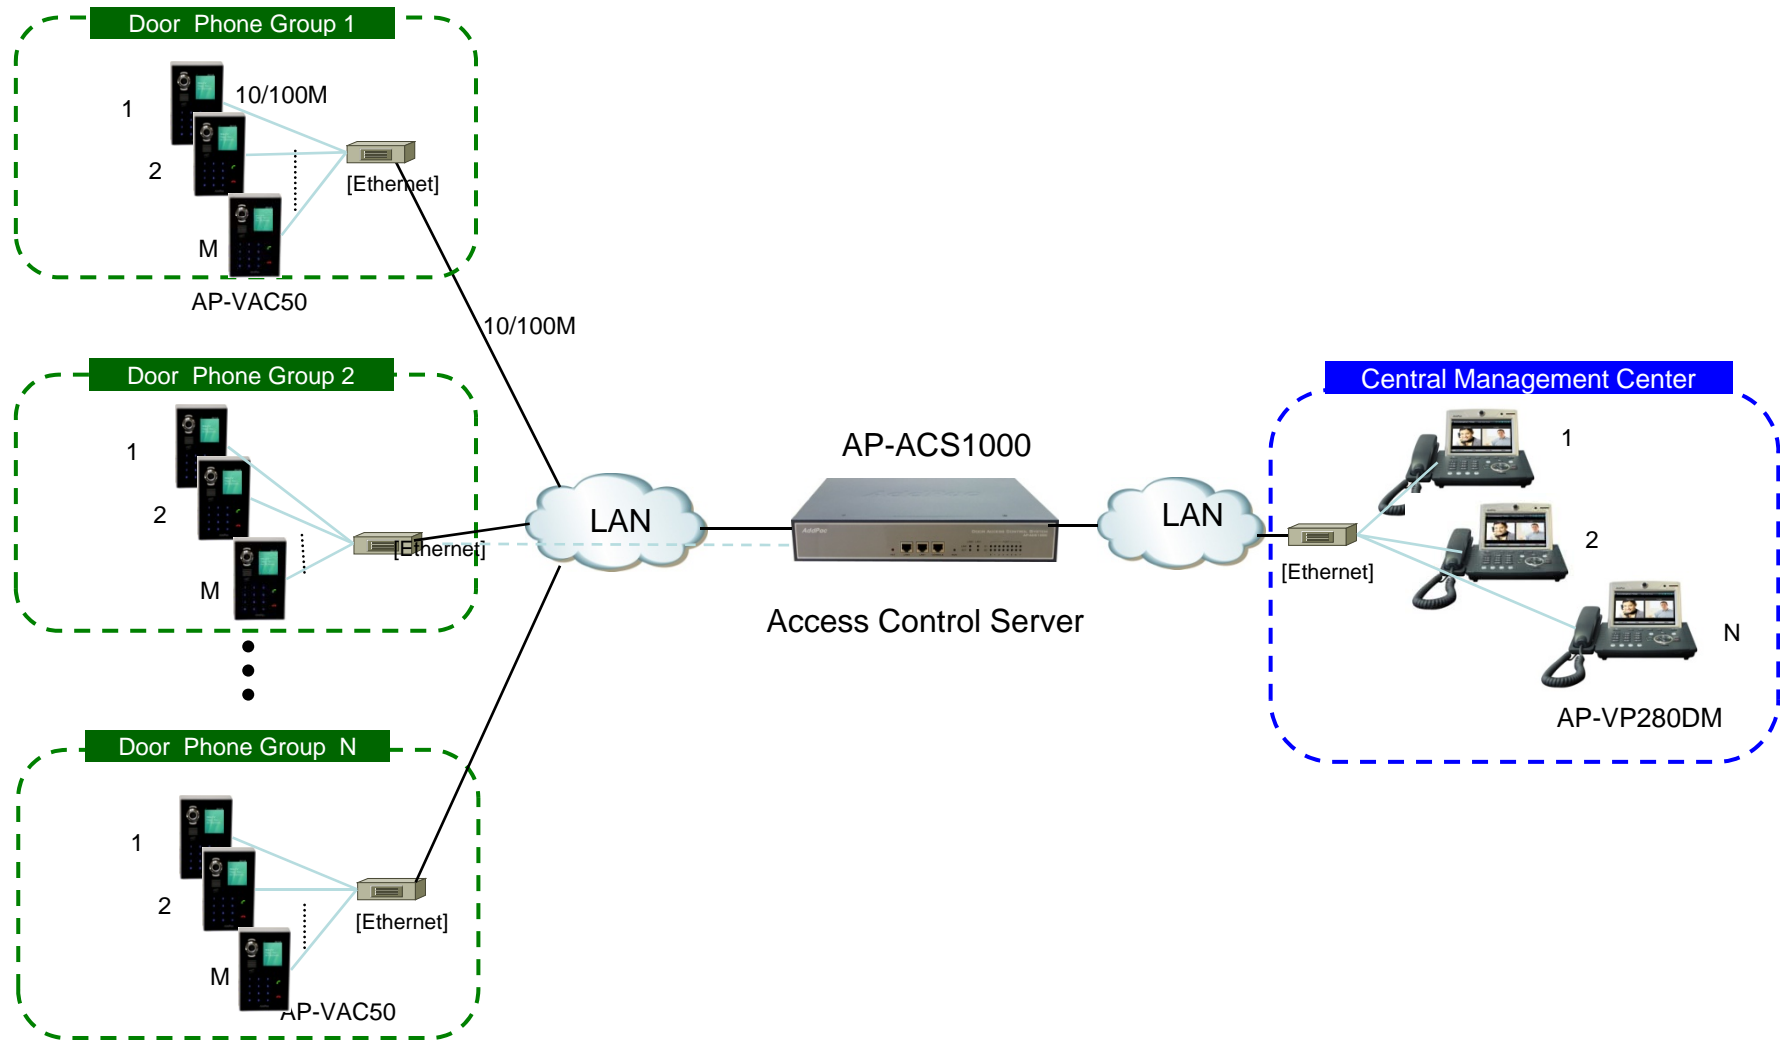

AP-VP280DM IP Video Phone

High Performance Next Generation IP Video Terminal Solution

SIP Video Door Attendant
Terminal Service

AddPac

AddPac Technology

Sales and Marketing

www.addpac.com

High Quality, High Resolution

AP-VP280DM IP Video Phone

AddPac

www.addpac.com

High Quality, High Resolution

AP-VP280DM IP Video Phone

Contents

- Network Diagram
- Product Overview
- Hardware Specification

Network Diagram

Product Overview

AP-VP280DM IP Video Phone

- IP based Video Phone Solution
- High-Quality Video, Audio, and Voice Service
- High Performance Programmable Video DSP
- Video Telephony and Videoconferencing Service Features
- H.323 and SIP Dual VoIP Signaling Protocols
- H.264/H.263 Video Codec Support
- **HDMI Video Output Interface for External HDTV or Monitor**
- Various Call Scenario Support
- Call Status Monitoring Support
- Firmware Upgradeable Architecture
- Audio/Video Privacy Protection

Hardware Specification

AP-VP280DM IP Video Phone

High-end
DSP

- **High-end Programmable DSP Hardware Architecture**
- **Video Input Interface**
 - RCA Video Input
- **Video Output Interface**
 - RCA Video Output, **HDMI Video Output**
- **High quality Audio and Voice Interface**
 - Stereo Audio Input & Output Connector
- **Network Interface**
 - One(1) 10/100Mbps Fast Ethernet
 - One(1) RS-232C Console
 - One(1) USB Interface
- **PSTN Interface**
 - One(1) FXO(RJ11) interface (Option)
- **Power Supply**
 - External Power Adaptor
 - PoE (Power over Ethernet) : Option