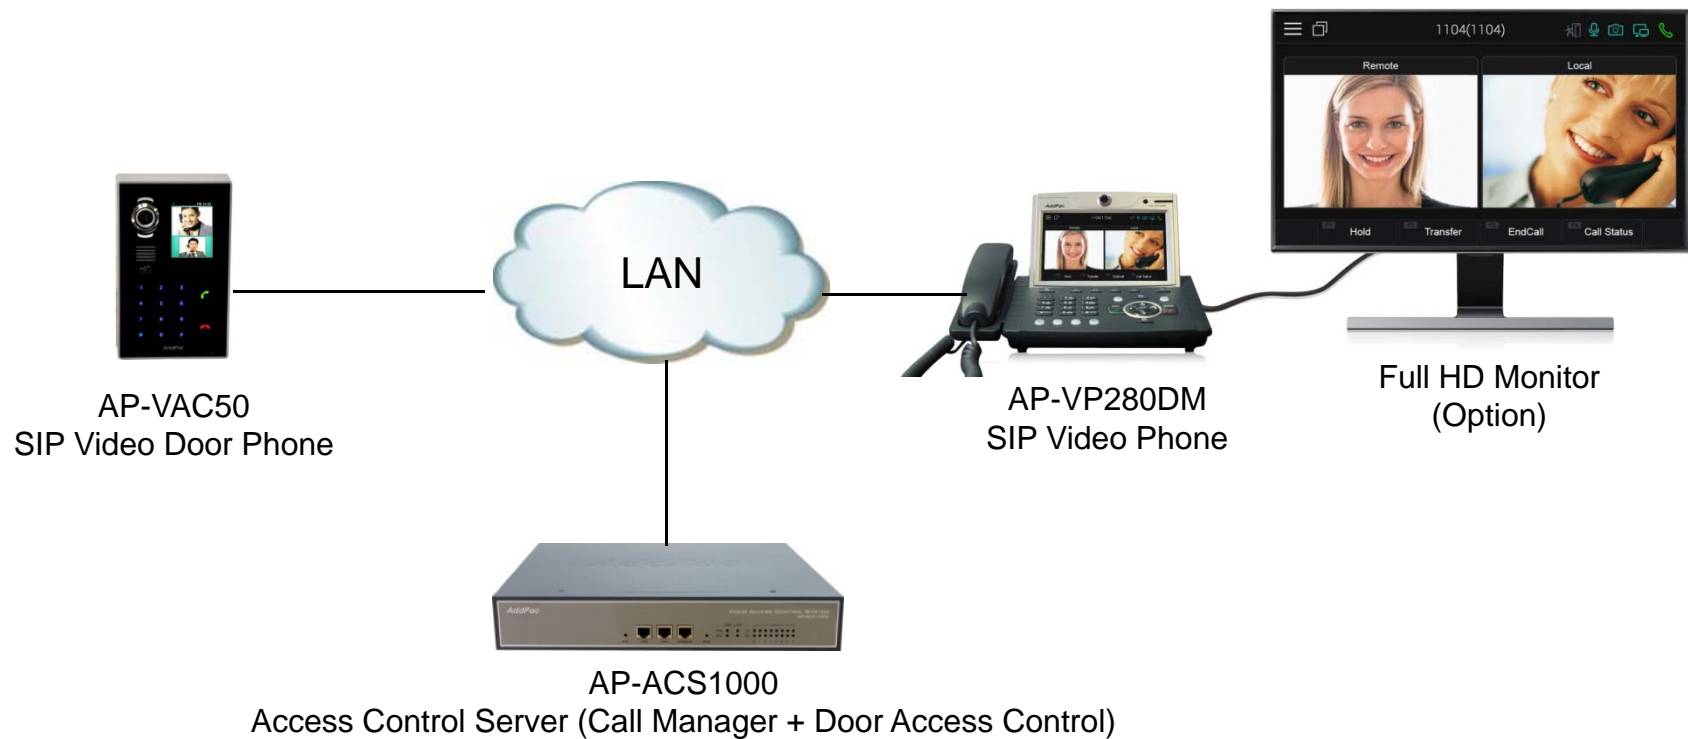

Application Diagram

AP-VP280DM IP Video Phone