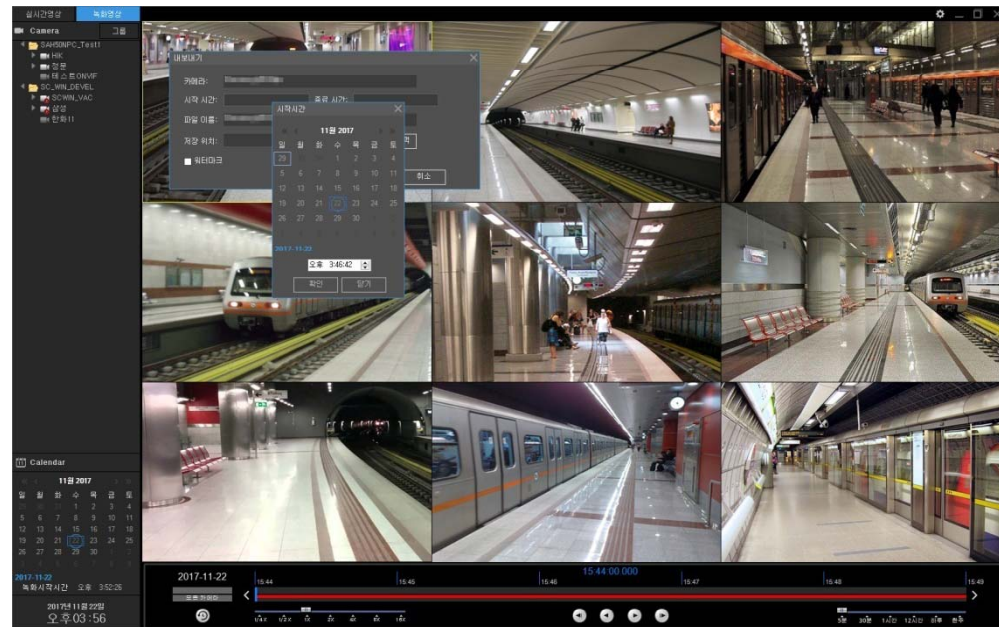

Contents

- Network Service Diagram
- New Smart DVR Viewer Overview
- H.265 HEVC Overview