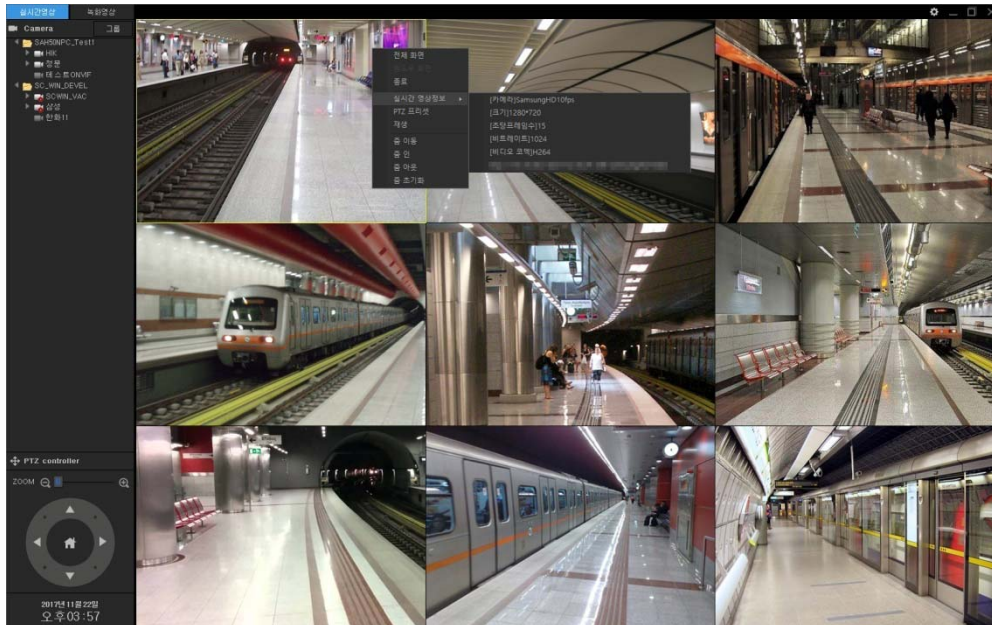

H.265 HEVC Overview

AddPac

AddPac Technology

Sales and Marketing