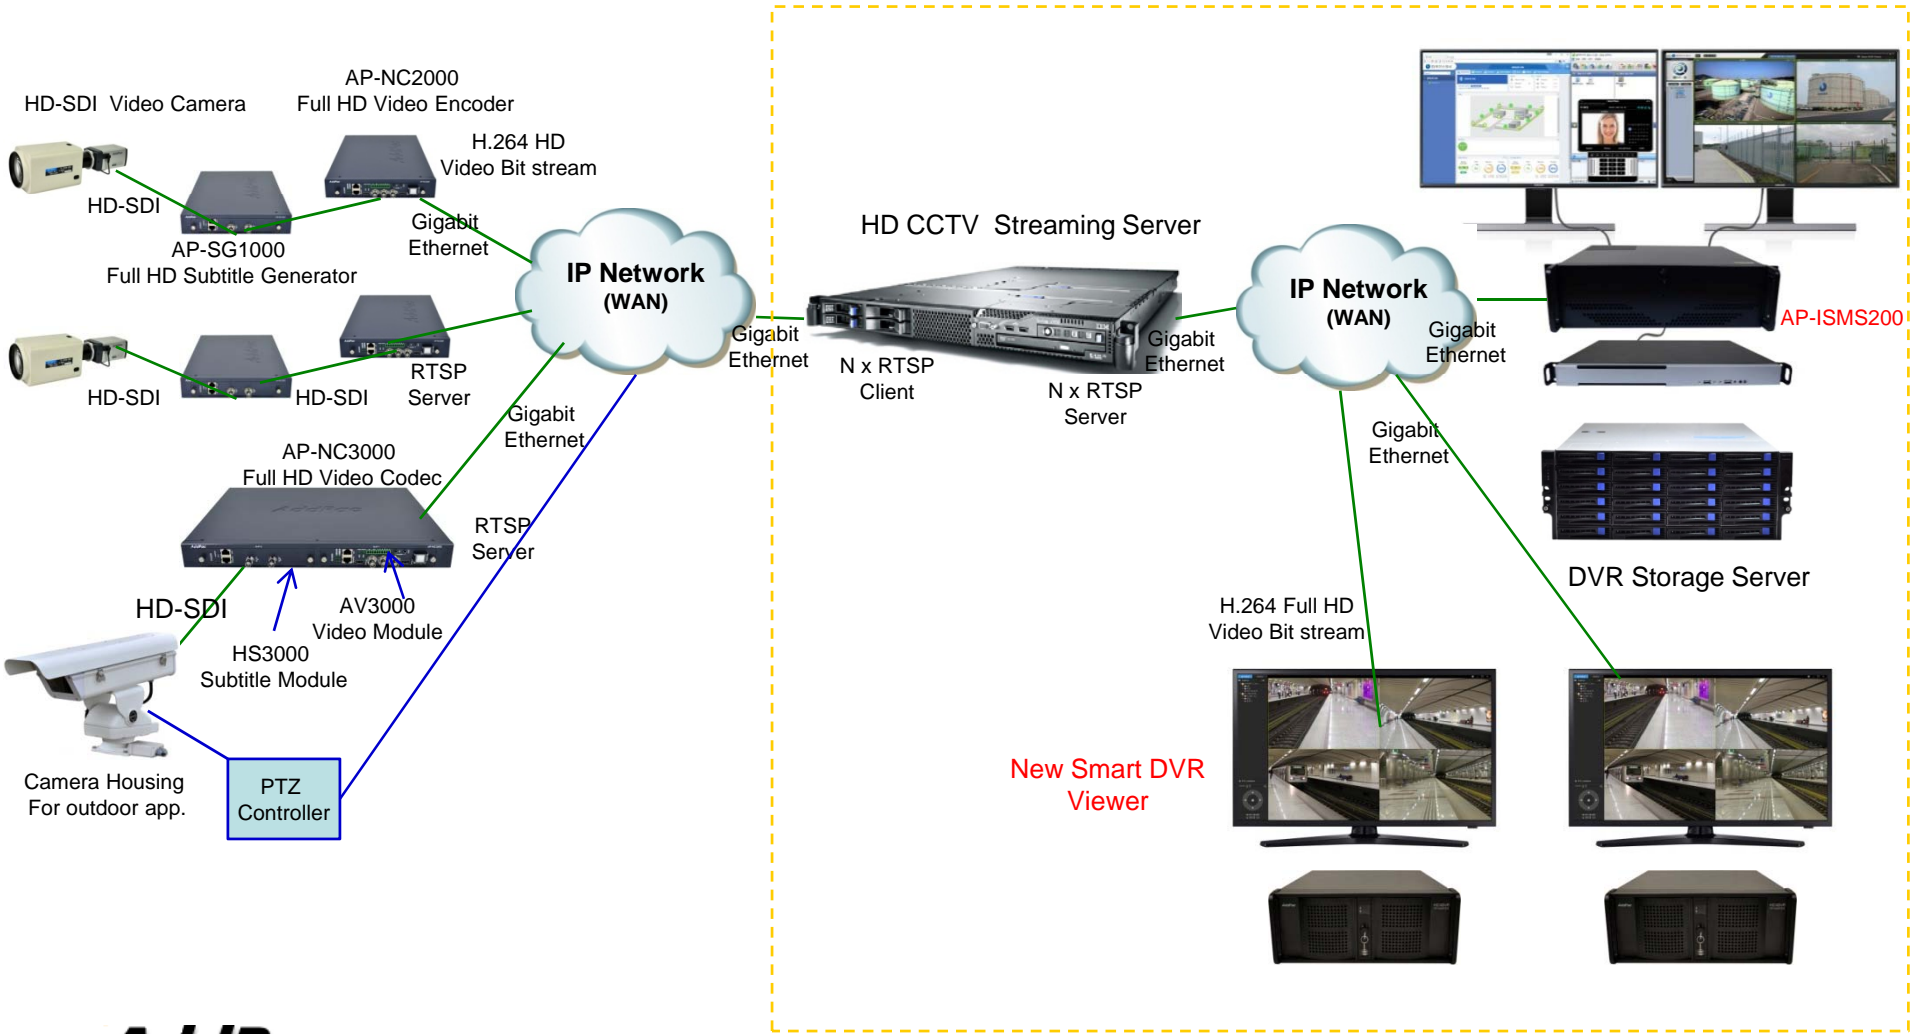

H.265 HEVC Overview

AddPac

AddPac Technology

Sales and Marketing

Contents

- Network Service Diagram
- New Smart DVR Viewer Overview
- H.265 HEVC Overview

Network Service Diagram

New Smart DVR Viewer Overview

- IP based Multi-Channel Video Streaming Displayer (Live, Recording)
- **Onvif Protocol Support**
- RTSP/RTP Video Streaming Protocol Support
- H.264(1080P, 720P) HP/MP/BP Video Codec Support
- **H.265 Video Codec Support (Option)**
- MPEG4, MJPEG Video Codec Support (Option)
- Full HD (1080P), HD(720P), D1 Video Resolution Support
- Four(4) or One(1) Channel Video Layout (Video Splitter)
Option : Nine(9) Channel Video Layout (Video Splitter)
- 4ch Layout , 1ch Layout Display (Round Robin Display)
- **UHD Display Support (Option)**
- Video Solution with Outstanding Network Service Capability
- MS-Window based Software Platform
- Dark and Black Design Concept

H.265 Video Codec Overview

H.265 vs H.264 Comparison

	H.264	H.265 (HEVC : high efficiency video coding)
Technical Update	8-pel Motion Vector Resolution Adaptive Interpolation Filter Motion Vector Competition Adaptive Prediction Error Coding in Spatial and Frequency Domain Adaptive Quantization Matrix Selection	Extended Macroblock Size (EMS) Large Transform Size (LTS) Internal Bit Depth Increasing (IBDI) Sample Adaptive Offset (SAO) context-adaptive binary arithmetic coding (CABAC)
Key Point	Macro Block Size (16 x 16)	Macro Block Size (64 x 64)
Complexity, Compression Ratio	—	Complexity 50% Increase Compression Ratio Up to 50% Increase, 30% increase (Same PSNR)
Advantage	—	In case of High Resolution or Very Low Bit, H265 HEVC has advantage over H.264.
Resolution	4K UHD	8K 128fps