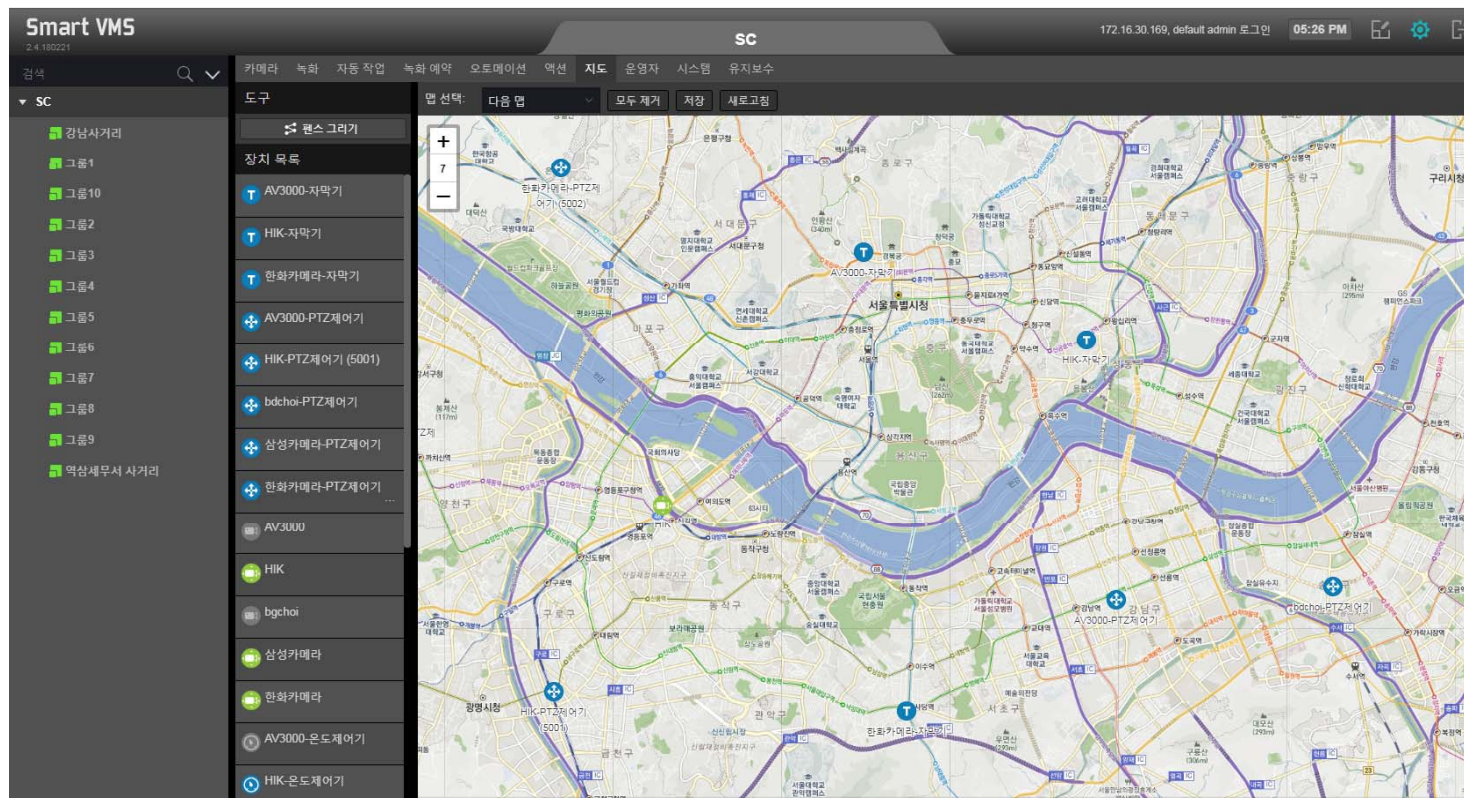

GIS based Smart VMS Service Overview (Example)

Tools for MAP

MAP Selection : Naver MAP, Daum MAP, Open Street MAP, Off-Line MAP, EMAP(Image), etc

Device Lists : IP camera, CCTV
Video Codec, IP paging terminal,
CCTV Controller, etc

AddPac

www.addpac.com

GIS based Smart VMS Service Overview (Off-Line MAP)

GIS based Smart VMS Service Overview (Open Street MAP)

GIS based Smart VMS Service Overview (Naver On-Line MAP)

GIS based Smart VMS Service Overview (Daum On-Line MAP)