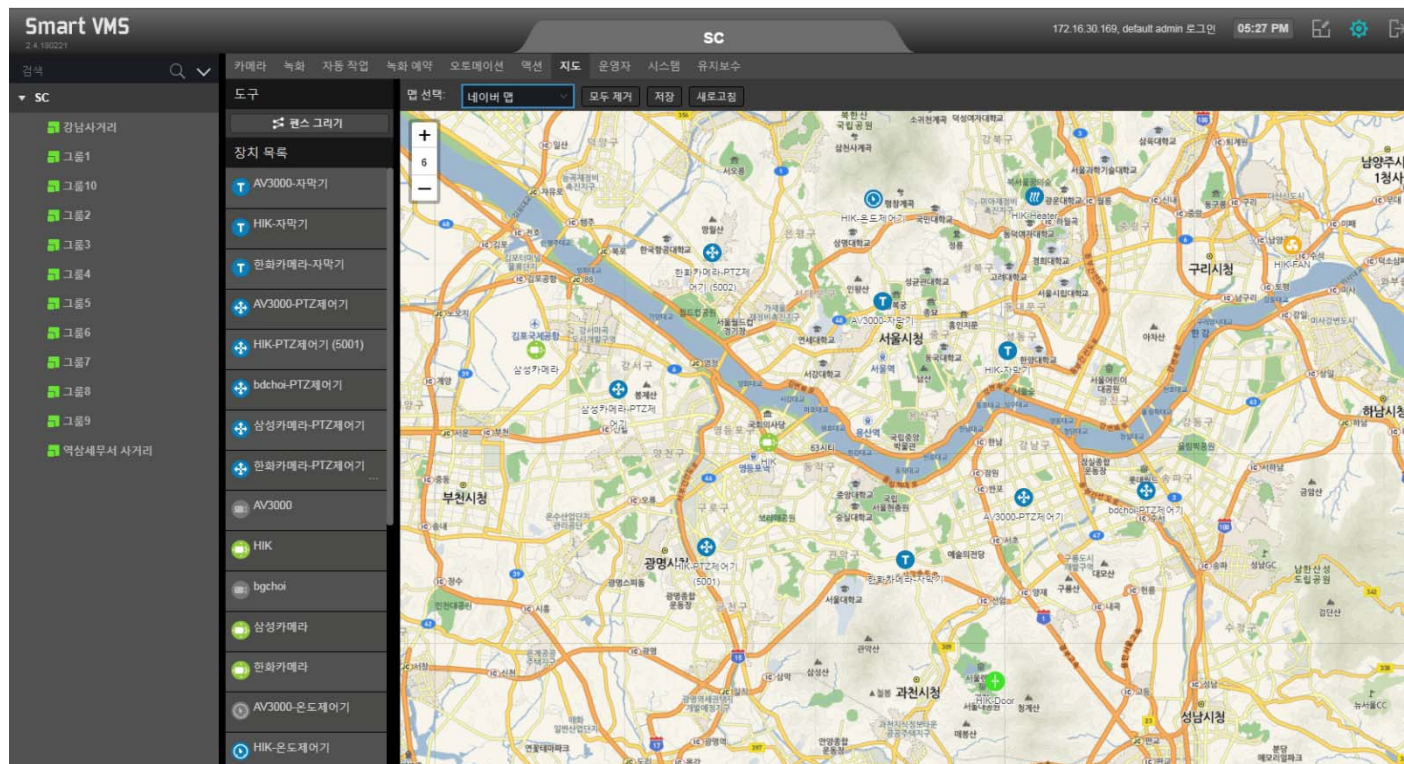

GIS based Smart VMS Service Overview (Example)

Tools for MAP

MAP Selection : Naver MAP, Daum MAP, Open Street MAP, Off-Line MAP, EMAP(Image), etc

Device Lists : IP camera, CCTV
Video Codec, IP paging terminal,
CCTV Controller, etc

AddPac

www.addpac.com

GIS based Smart VMS Service Overview (Off-Line MAP)

GIS based Smart VMS Service Overview (Open Street MAP)

GIS based Smart VMS Service Overview (Naver On-Line MAP)

GIS based Smart VMS Service Overview (Daum On-Line MAP)