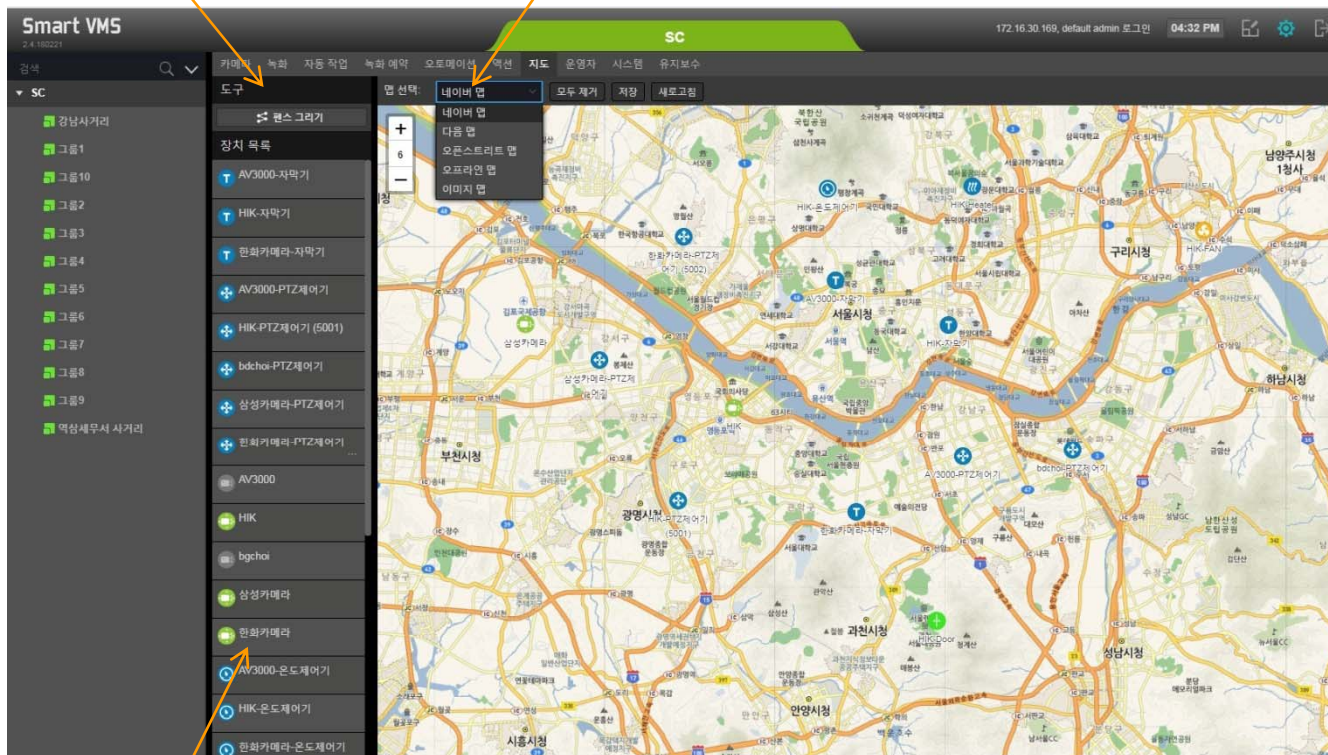

GIS MAP based Smart VMS UI Example

Off-line, On-line MAP, EMAP
Support

AddPac

AddPac Technology

Sales and Marketing

GIS based Smart VMS Service Overview

- Various Off-line, On-Line GIS MAP, EMAP Support
- Easy to add New On-line, Off-line MAP for Global Support
- JavaScript based Interactive MAP Service
- Integrated Security Management Service via MAP based Device Overlay Display
- CCTV IP Camera, CCTV Video Codec, Sensor Hub, Sensors, IP Paging Terminal, Video Door Phone, etc, Geographical Display on GIS MAP for Instinctive Control Service
- MAP Editor Service (Background Image, Device Lists, etc)
- MAP based Sensor Device Alarm & Status Display
- Click IP Camera ICON to View on MAP
- Click IP Paging Terminal ICON for Emergency or Warning Paging Service
- Zoom to Area, Double Click Zoom, Scroll Wheel Zoom, etc
- Tile Layer, etc

GIS based Smart VMS Service Overview (Example)

Tools for MAP

MAP Selection : Naver MAP, Daum MAP, Open Street MAP, Off-Line MAP, EMAP(Image), etc

Device Lists : IP camera, CCTV
Video Codec, IP paging terminal,
CCTV Controller, etc

AddPac

www.addpac.com

GIS based Smart VMS Service Overview (Off-Line MAP)

GIS based Smart VMS Service Overview (Open Street MAP)

GIS based Smart VMS Service Overview (Naver On-Line MAP)

GIS based Smart VMS Service Overview (Daum On-Line MAP)