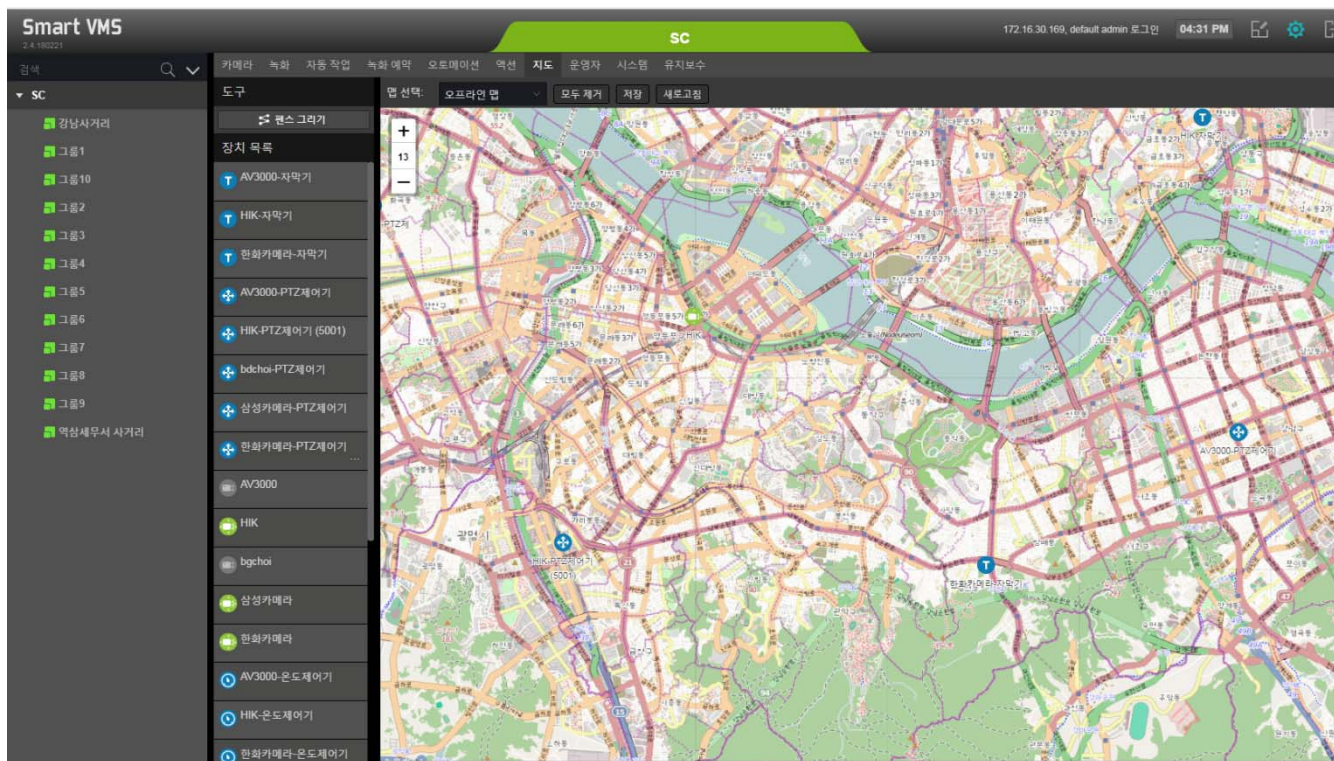

GIS MAP based Smart VMS UI Example

Off-line, On-line MAP, EMAP
Support

AddPac

AddPac Technology

Sales and Marketing

GIS based Smart VMS Service Overview

- Various Off-line, On-Line GIS MAP, EMAP Support
- Easy to add New On-line, Off-line MAP for Global Support
- JavaScript based Interactive MAP Service
- Integrated Security Management Service via MAP based Device Overlay Display
- CCTV IP Camera, CCTV Video Codec, Sensor Hub, Sensors, IP Paging Terminal, Video Door Phone, etc, Geographical Display on GIS MAP for Instinctive Control Service
- MAP Editor Service (Background Image, Device Lists, etc)
- MAP based Sensor Device Alarm & Status Display
- Click IP Camera ICON to View on MAP
- Click IP Paging Terminal ICON for Emergency or Warning Paging Service
- Zoom to Area, Double Click Zoom, Scroll Wheel Zoom, etc
- Tile Layer, etc

GIS based Smart VMS Service Overview (Example)

Tools for MAP

MAP Selection : Naver MAP, Daum MAP, Open Street MAP, Off-Line MAP, EMAP(Image), etc

Device Lists : IP camera, CCTV
Video Codec, IP paging terminal,
CCTV Controller, etc

AddPac

www.addpac.com

GIS based Smart VMS Service Overview (Off-Line MAP)

GIS based Smart VMS Service Overview (Open Street MAP)

GIS based Smart VMS Service Overview (Naver On-Line MAP)

GIS based Smart VMS Service Overview (Daum On-Line MAP)