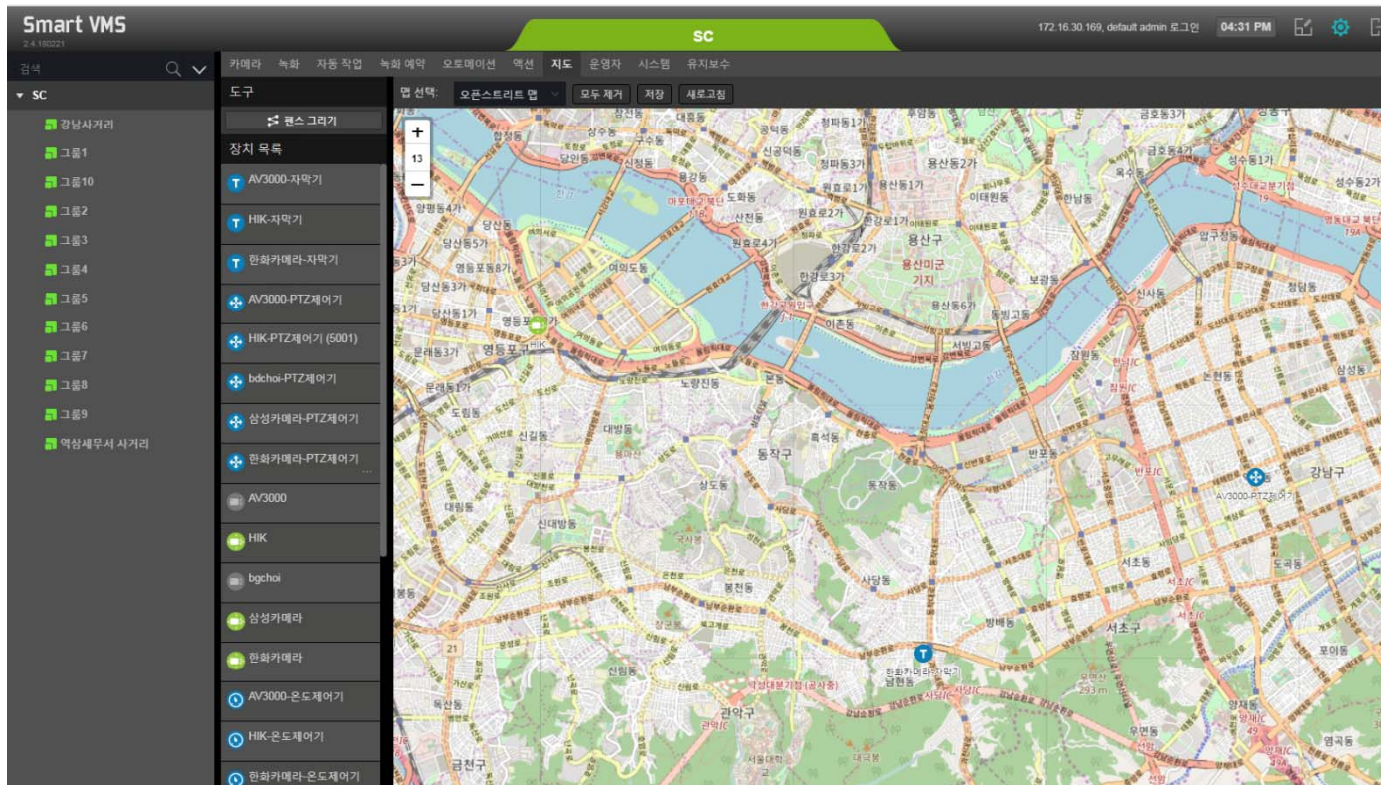

GIS MAP based Smart VMS UI Example

Off-line, On-line MAP, EMAP
Support

AddPac

AddPac Technology

Sales and Marketing

GIS based Smart VMS Service Overview

- Various Off-line, On-Line GIS MAP, EMAP Support
- Easy to add New On-line, Off-line MAP for Global Support
- JavaScript based Interactive MAP Service
- Integrated Security Management Service via MAP based Device Overlay Display
- CCTV IP Camera, CCTV Video Codec, Sensor Hub, Sensors, IP Paging Terminal, Video Door Phone, etc, Geographical Display on GIS MAP for Instinctive Control Service
- MAP Editor Service (Background Image, Device Lists, etc)
- MAP based Sensor Device Alarm & Status Display
- Click IP Camera ICON to View on MAP
- Click IP Paging Terminal ICON for Emergency or Warning Paging Service
- Zoom to Area, Double Click Zoom, Scroll Wheel Zoom, etc
- Tile Layer, etc

GIS based Smart VMS Service Overview (Example)

Tools for MAP

MAP Selection : Naver MAP, Daum MAP, Open Street MAP, Off-Line MAP, EMAP(Image), etc

Device Lists : IP camera, CCTV
Video Codec, IP paging terminal,
CCTV Controller, etc

AddPac

www.addpac.com

GIS based Smart VMS Service Overview (Off-Line MAP)

GIS based Smart VMS Service Overview (Open Street MAP)

GIS based Smart VMS Service Overview (Naver On-Line MAP)

GIS based Smart VMS Service Overview (Daum On-Line MAP)