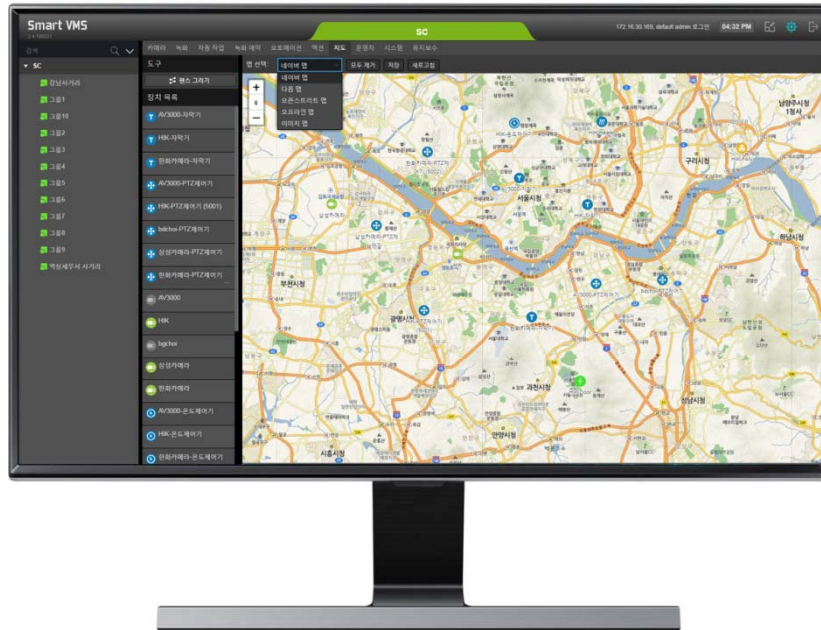

GIS MAP based Smart VMS UI Example

Off-line, On-line MAP, EMAP
Support

AddPac

AddPac Technology

Sales and Marketing

GIS based Smart VMS Service Overview

- Various Off-line, On-Line GIS MAP, EMAP Support
- Easy to add New On-line, Off-line MAP for Global Support
- JavaScript based Interactive MAP Service
- Integrated Security Management Service via MAP based Device Overlay Display
- CCTV IP Camera, CCTV Video Codec, Sensor Hub, Sensors, IP Paging Terminal, Video Door Phone, etc, Geographical Display on GIS MAP for Instinctive Control Service
- MAP Editor Service (Background Image, Device Lists, etc)
- MAP based Sensor Device Alarm & Status Display
- Click IP Camera ICON to View on MAP
- Click IP Paging Terminal ICON for Emergency or Warning Paging Service
- Zoom to Area, Double Click Zoom, Scroll Wheel Zoom, etc
- Tile Layer, etc

GIS based Smart VMS Service Overview (Example)

Tools for MAP

MAP Selection : Naver MAP, Daum MAP, Open Street MAP, Off-Line MAP, EMAP(Image), etc

Device Lists : IP camera, CCTV
Video Codec, IP paging terminal,
CCTV Controller, etc