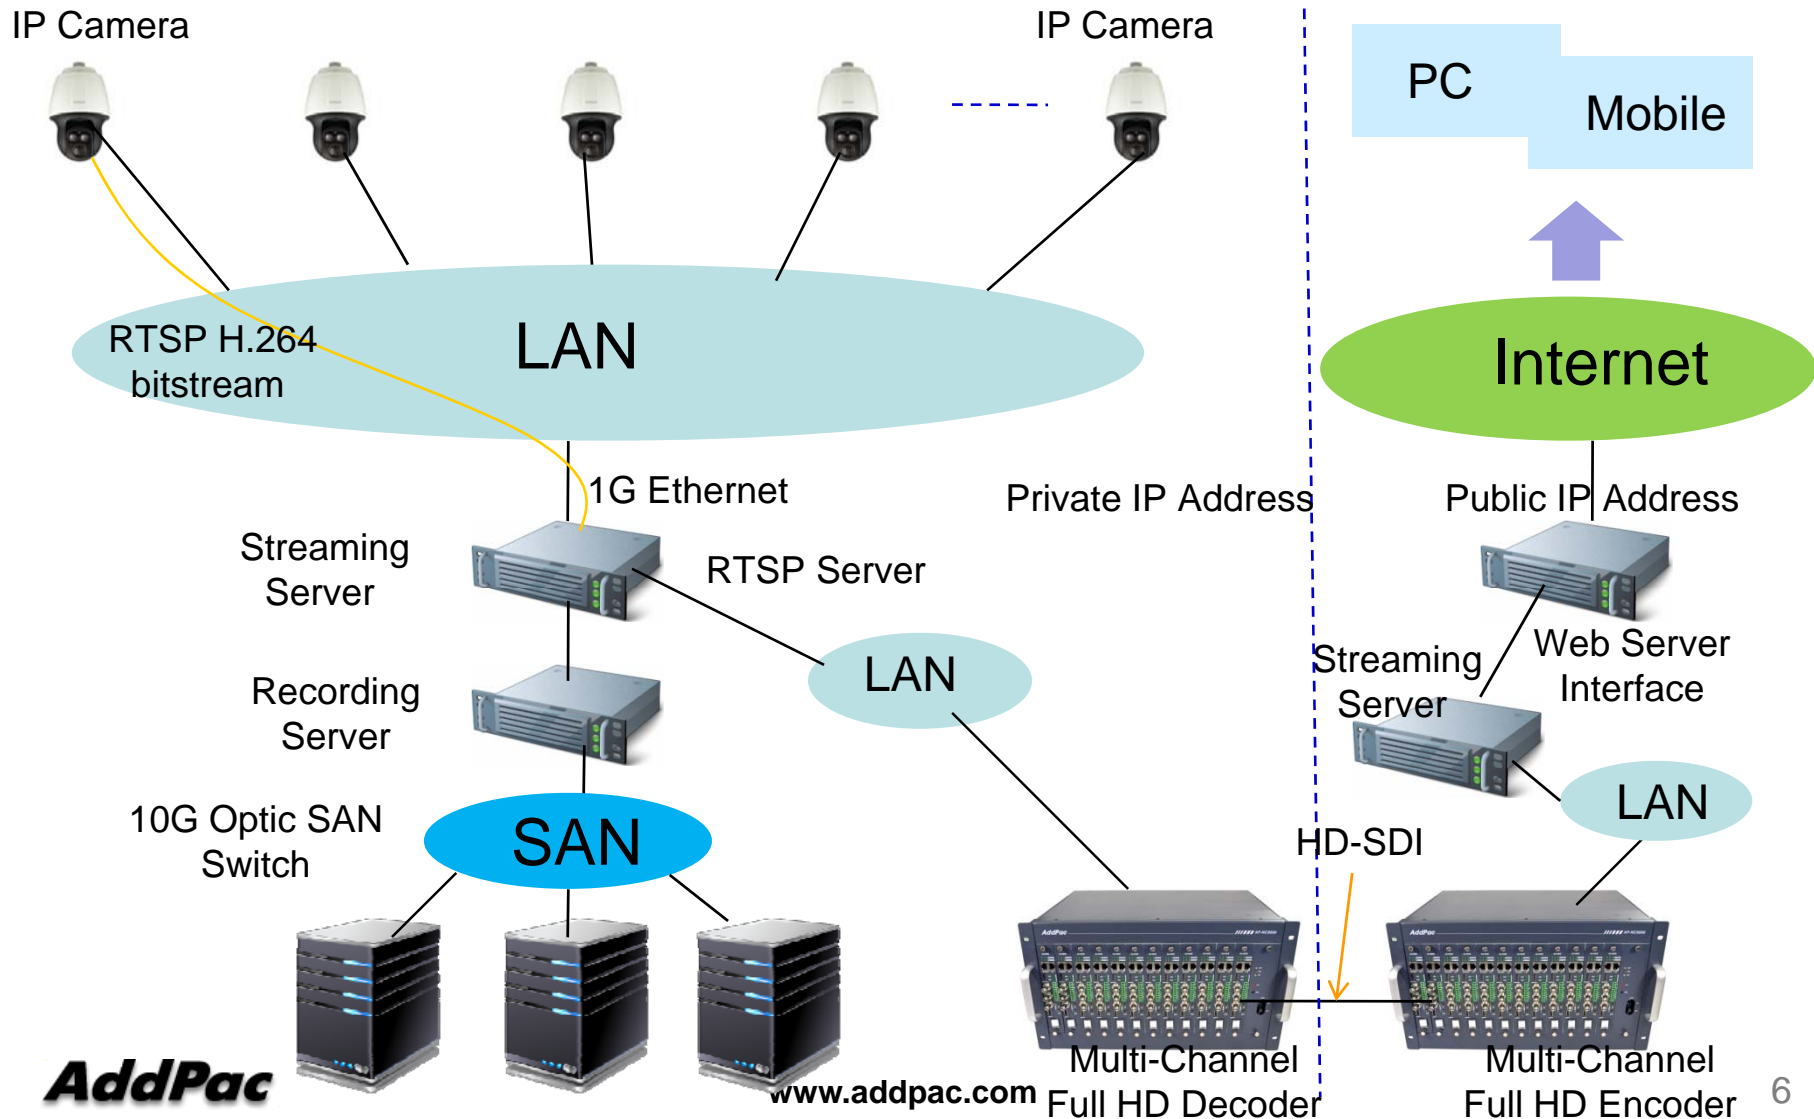

Internet Service using Multi-Channel Video Codecs (Complex, Strong Security)