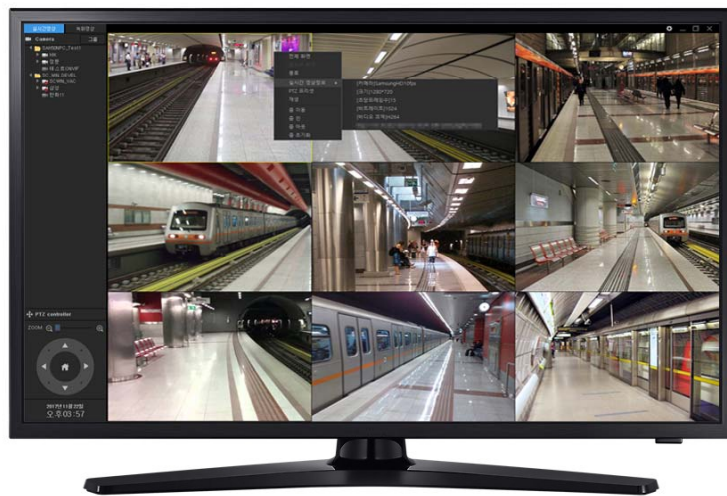

CCTV Streaming Service Topology Overview for Network Security

Public Internet Service Scheme

AddPac

AddPac Technology

Sales and Marketing

Contents

- Public Internet Service Scheme
 - Weak Scheme
 - Strong Scheme

Public Internet Service Scheme Using Dual LAN Card (Streaming Server)

Internet Service using Dual LAN Card (Simple, Weak Security)

Public Internet Service Scheme Using Multi-Channel Video Encoder/Decoder