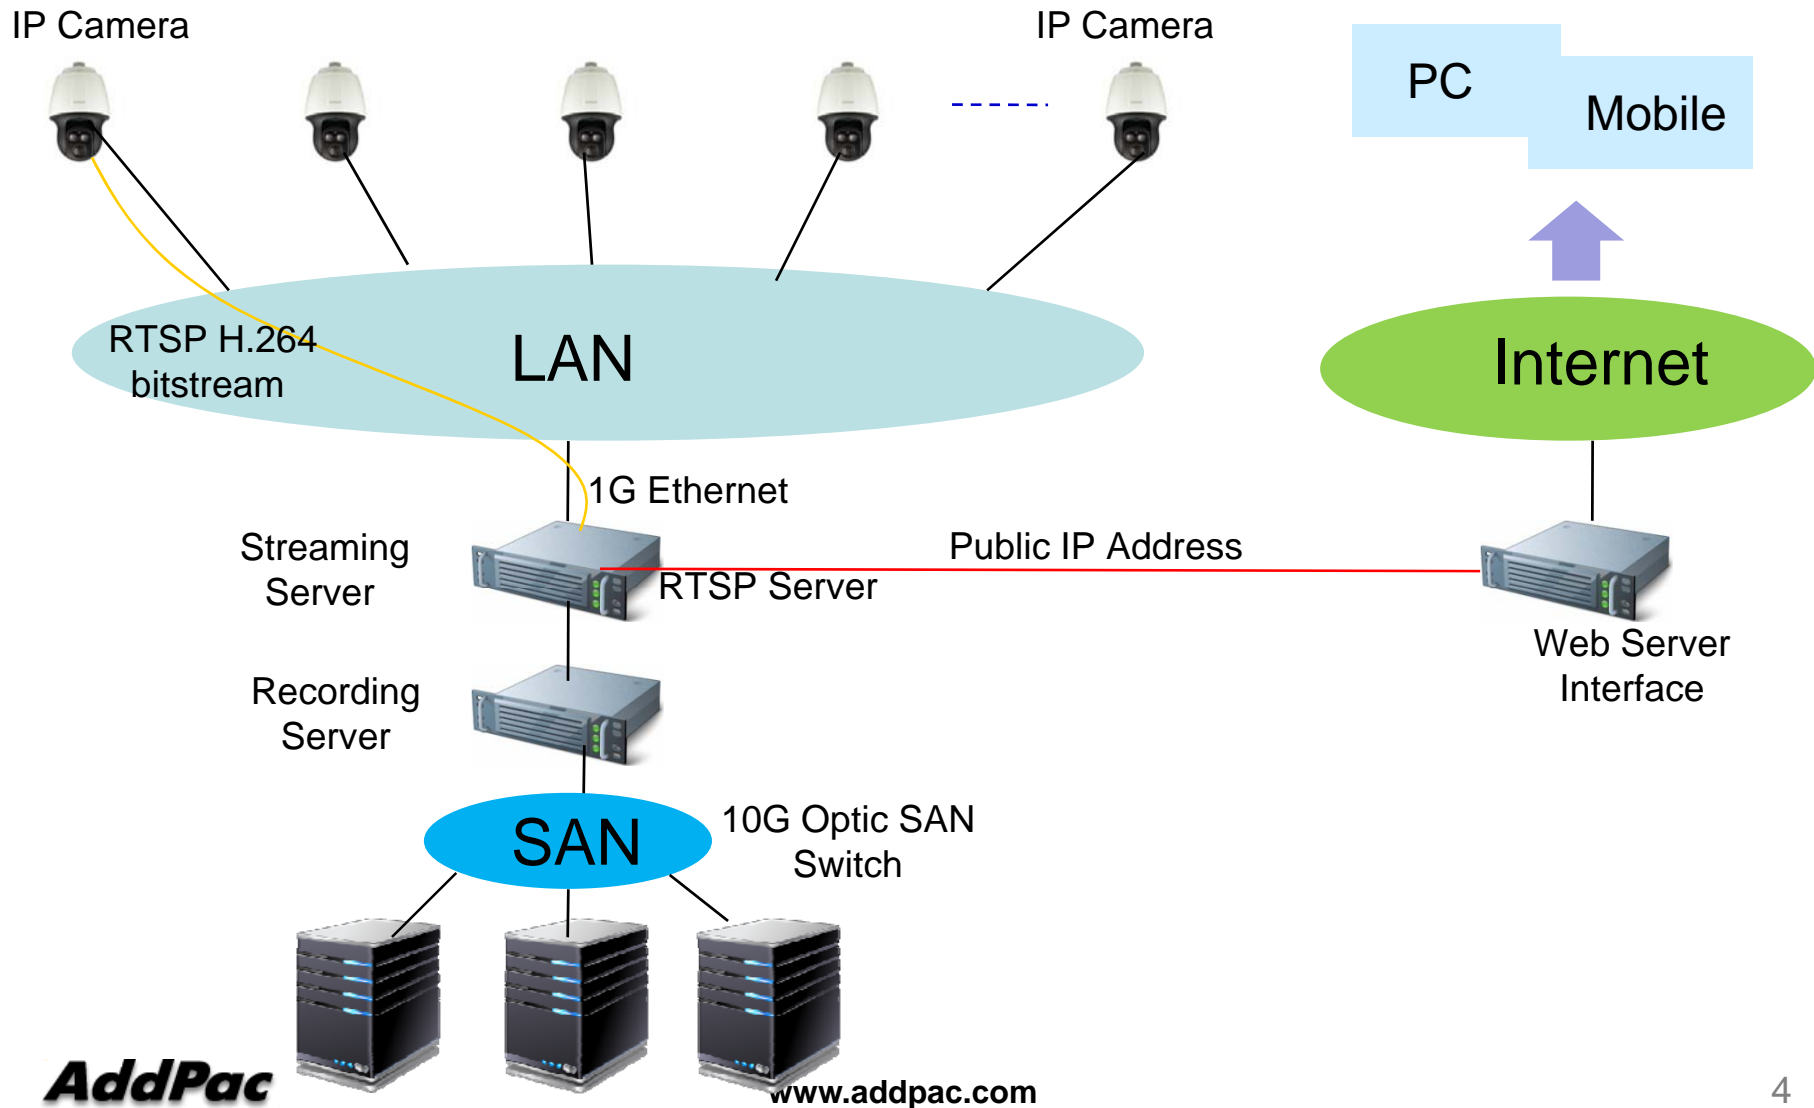

CCTV Streaming Service Topology Overview for Network Security

Public Internet Service Scheme

AddPac

AddPac Technology

Sales and Marketing

Contents

- Public Internet Service Scheme
 - Weak Scheme
 - Strong Scheme

Public Internet Service Scheme Using Dual LAN Card (Streaming Server)

Internet Service using Dual LAN Card (Simple, Weak Security)

Public Internet Service Scheme Using Multi-Channel Video Encoder/Decoder