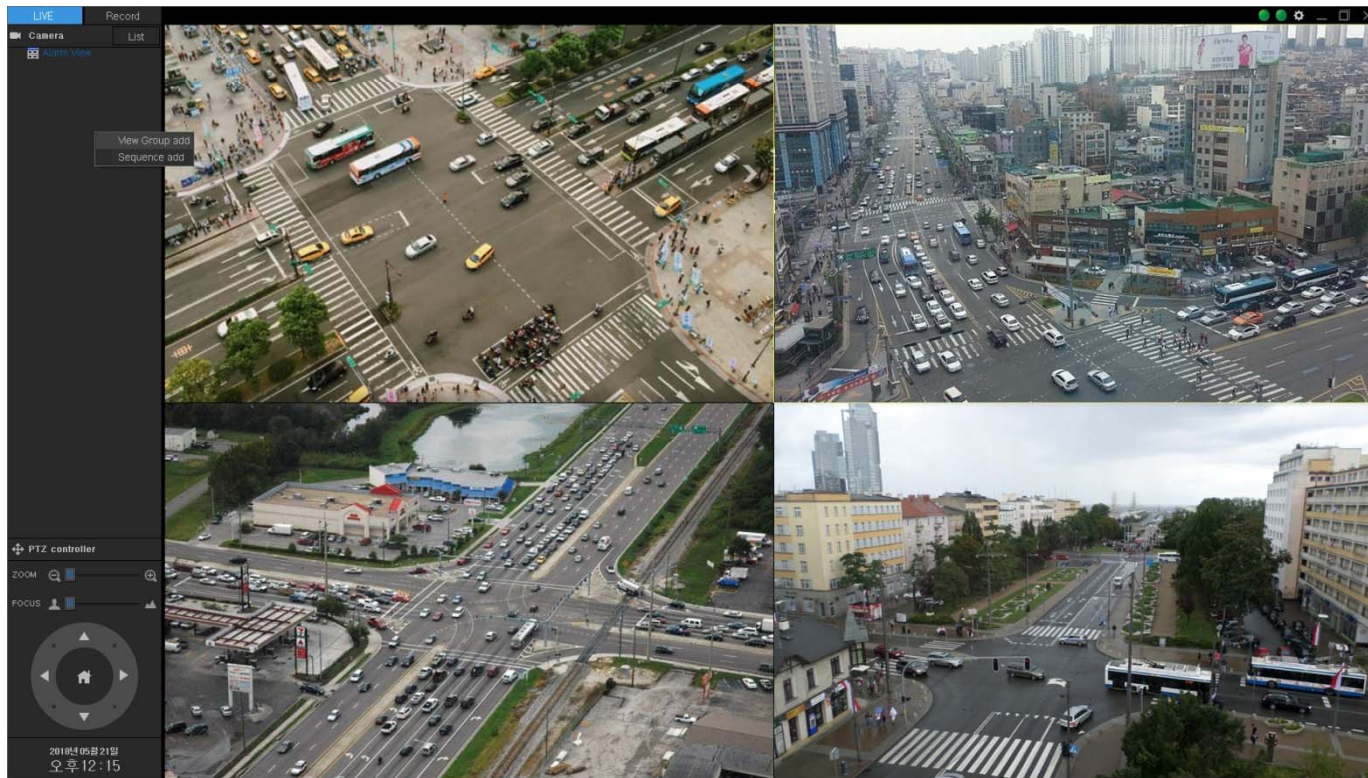

UI examples : Basic