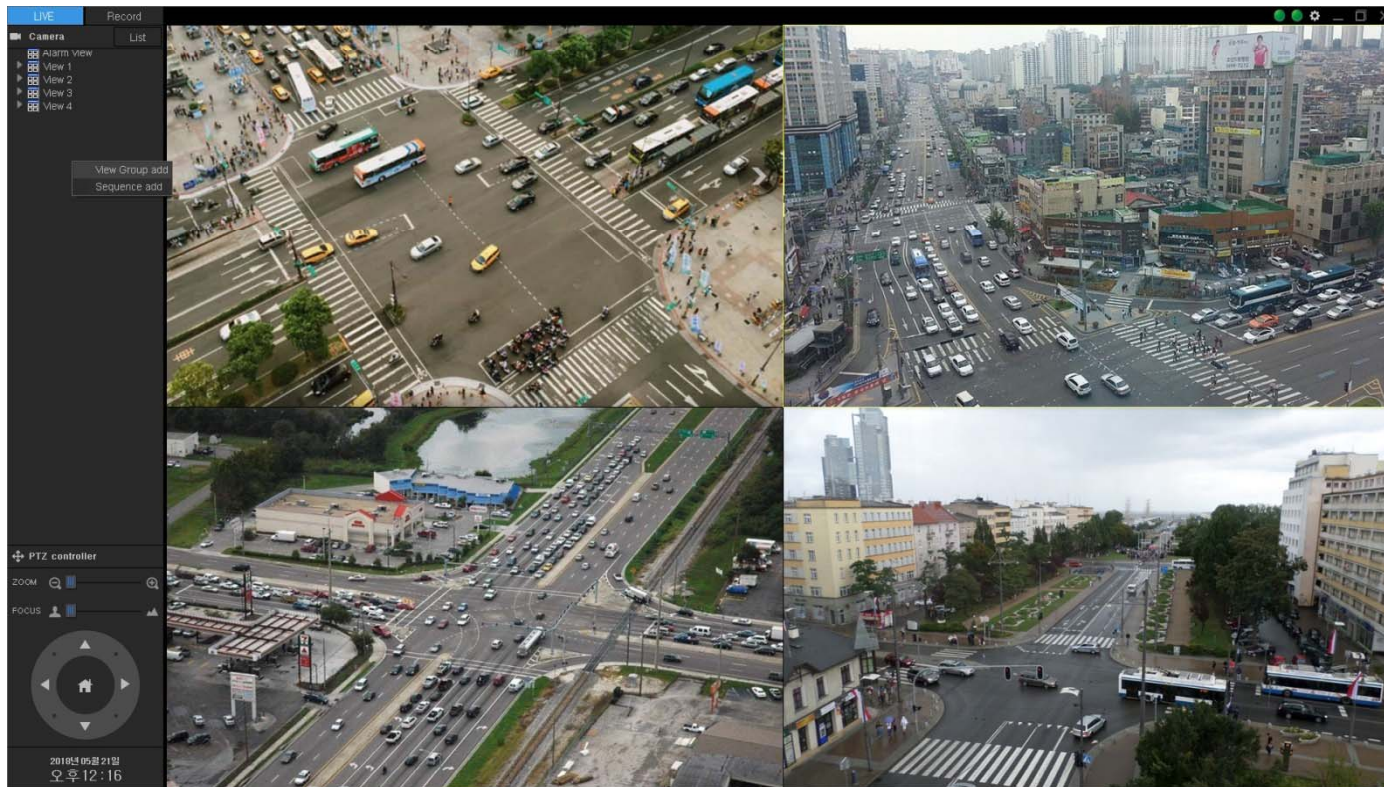

UI examples : View Group Add.