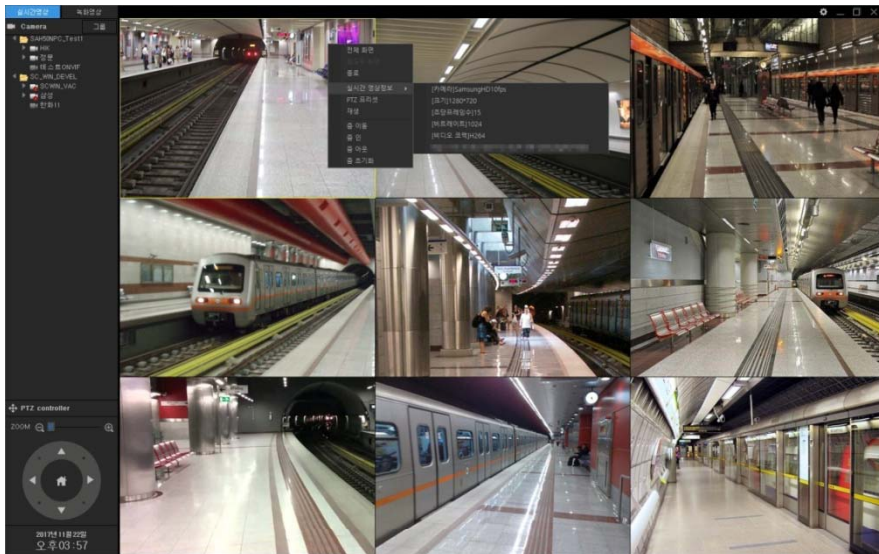

New Smart DVR Viewer

Live Group Sequence Display

AddPac

AddPac Technology

Sales and Marketing

Contents

- Basic View
- View Group Add.
- Sequence Display Add.
- View Group Add. in Sequence Display
- Sequence Display Running Time (between View Group)
- Live Sequence Display

UI examples : Basic

UI examples : View Group Add.

UI examples : Sequence Display Add.

UI examples : View Group Add. In Sequence

UI examples : View Group Add. In Sequence

UI examples : Sequence Display Running Time