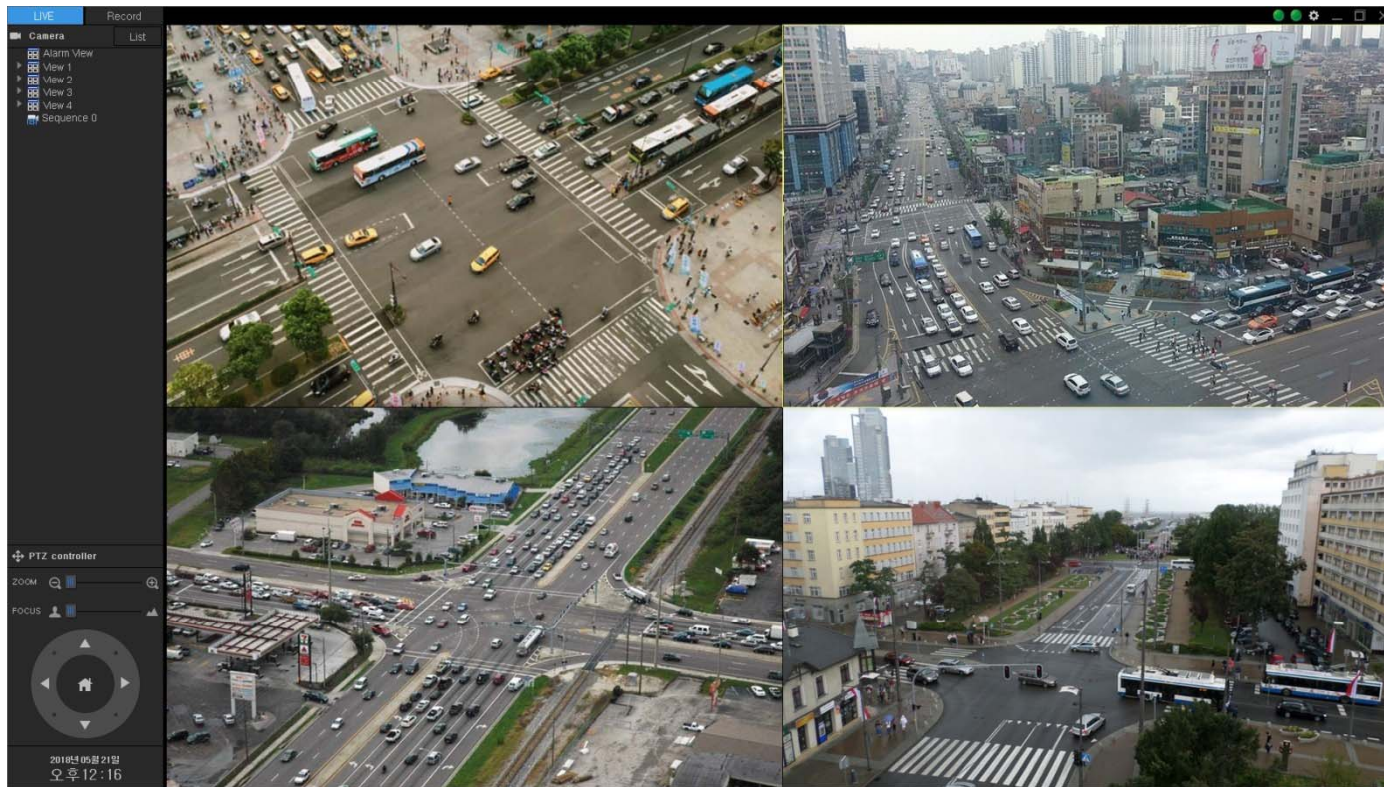

UI examples : Sequence Display Add.