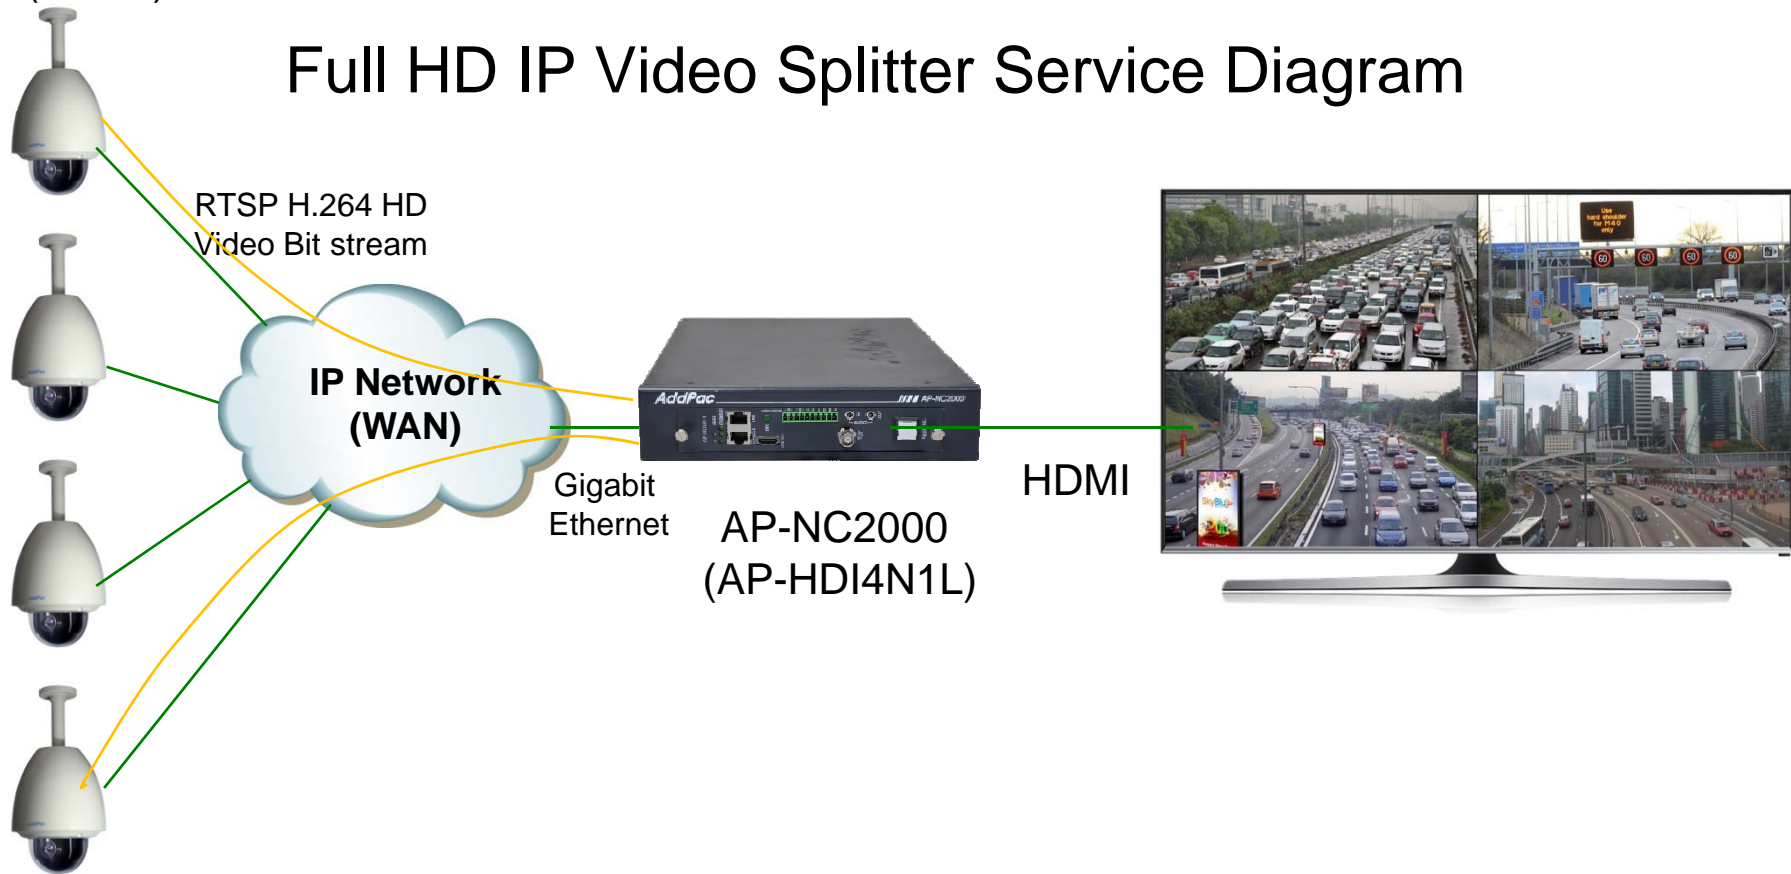

IPv4 Address Configuration

- Fixed (Static)
- DHCP
- PPPoE

Miscellaneous

- Standard & Extended IPv4 Access List
- Multi-level User Account Management
- IP accounting

Network Application Diagram

AP-HDI4N1L Full HD IP 4 Layout Video Splitter

Full HD IP Camera
(H.264)

Full HD IP Video Splitter Service Diagram

Ordering Information

- **AP-HDI4N1L 4 Ch Full HD IP Video Splitter Hardware**
 - AP-HDI4N1L Main Body
 - Including Network Cable Set, etc.
- **Built-in APOS Internetworking Software for AP-HDI4N1L**
- **Including 1 Year Hardware Warranty**
- **Product Documents**
 - Install and Operation Guide (PDF)
- **Pricing**
 - AddPac Technology Regional Sales Manager
 - Authorized Sales and Marketing Representatives
 - Please Contact www.addpac.com