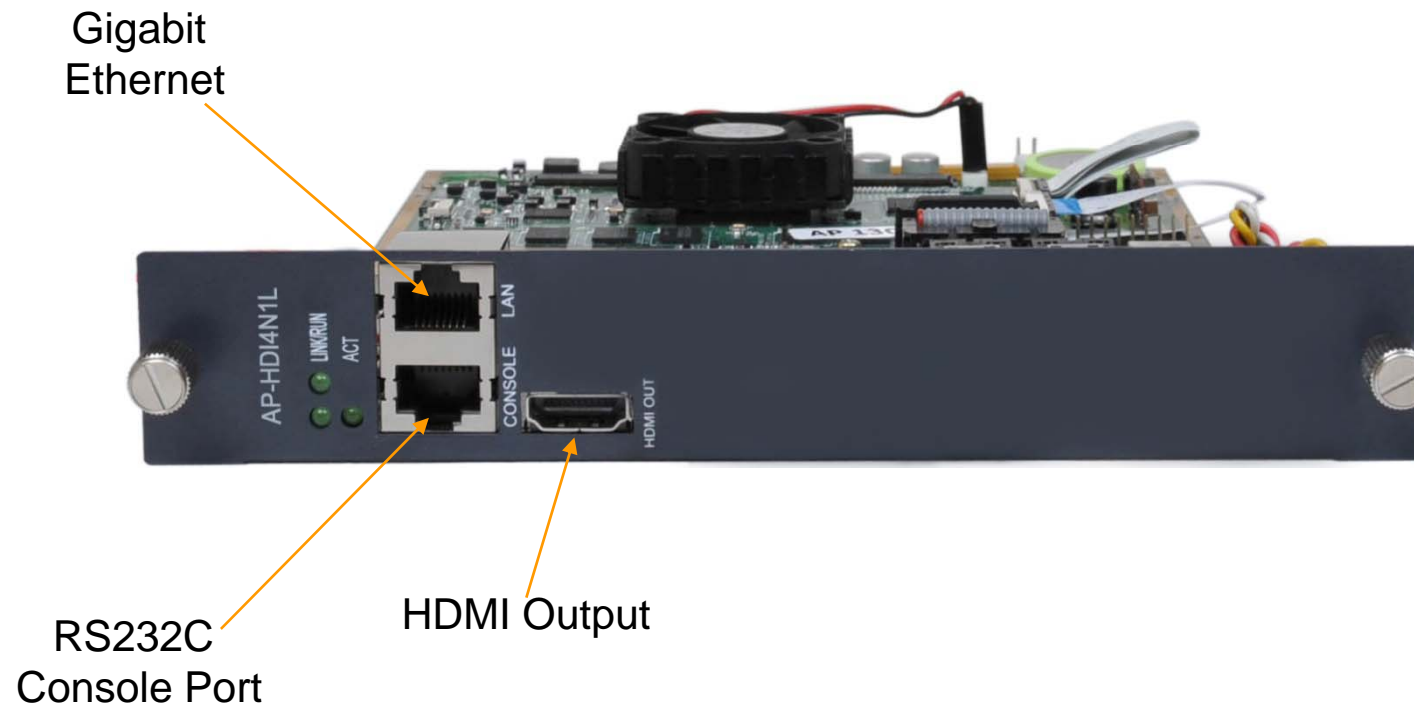

- IP based 4 Layout Full HD Video Splitter Service Features
- Four(4) Channel H.264 Video Decoding (720p, 1080p)
- Four(4) H.264 Full HD Video Decoding, Downscaling, Video Mixing and Full HD Display
- RTSP/RTP Video Streaming Protocol Support
- 4ch Layout , 1ch Layout Display (Round Robin Display)
- One(1) Channel HDMI Video Output for HDTV Display
 - 1080p(1920x1080), 720P(1280x720)
- High Performance Video DSP based Module for Stability
- AP-NC2000(1slot), AP-NC3000(2slot), AP-NC5000(10slots) Platform
- IP based Network Surveillance Solution
- High-performance Video, Audio, and Voice Service
- Firmware Upgradeable Architecture
- Smart Web Manager for Device Control

Product Highlights

AP-HDI4N1L Full HD IP 4 Layout Video Splitter

AddPac

www.addpac.com

Hardware Specification

AP-HDI4N1L Full HD IP 4 Layout Video Splitter

- **RISC + Video Processor Computing Power**
- **Main Chassis**
 - **Network Interface**
 - One(1) 10/100/1000Mbps Gigabit Ethernet
 - **Video Interface**
 - One(1) Channel HDMI Output
 - **One(1) RS-232 Console Interface (RJ45)**

Hardware Specification

AP-HDI4N1L Full HD IP 4 Layout Video Splitter

AP-HDI4N1L IP Video Splitter Module

Hardware Specification

AP-HDI4N1L Full HD IP 4 Layout Video Splitter

AddPac Video Module Platform Comparison Table

Software Service

AP-HDI4N1L Full HD IP 4 Layout Video Splitter

- **Built-in AddPac APOS Internetworking Software**
 - Scalability, Functionality, and Stability Features
 - Advanced 4 Layout Full HD IP Video Splitter Features
- **Firmware Upgradeable Architecture**
- **Industry Standard Network Protocol Features**
- **Highly User Friendly Management Features**
 - Smart DVR Manager
 - Telnet or RS-232C based Command Line Interface