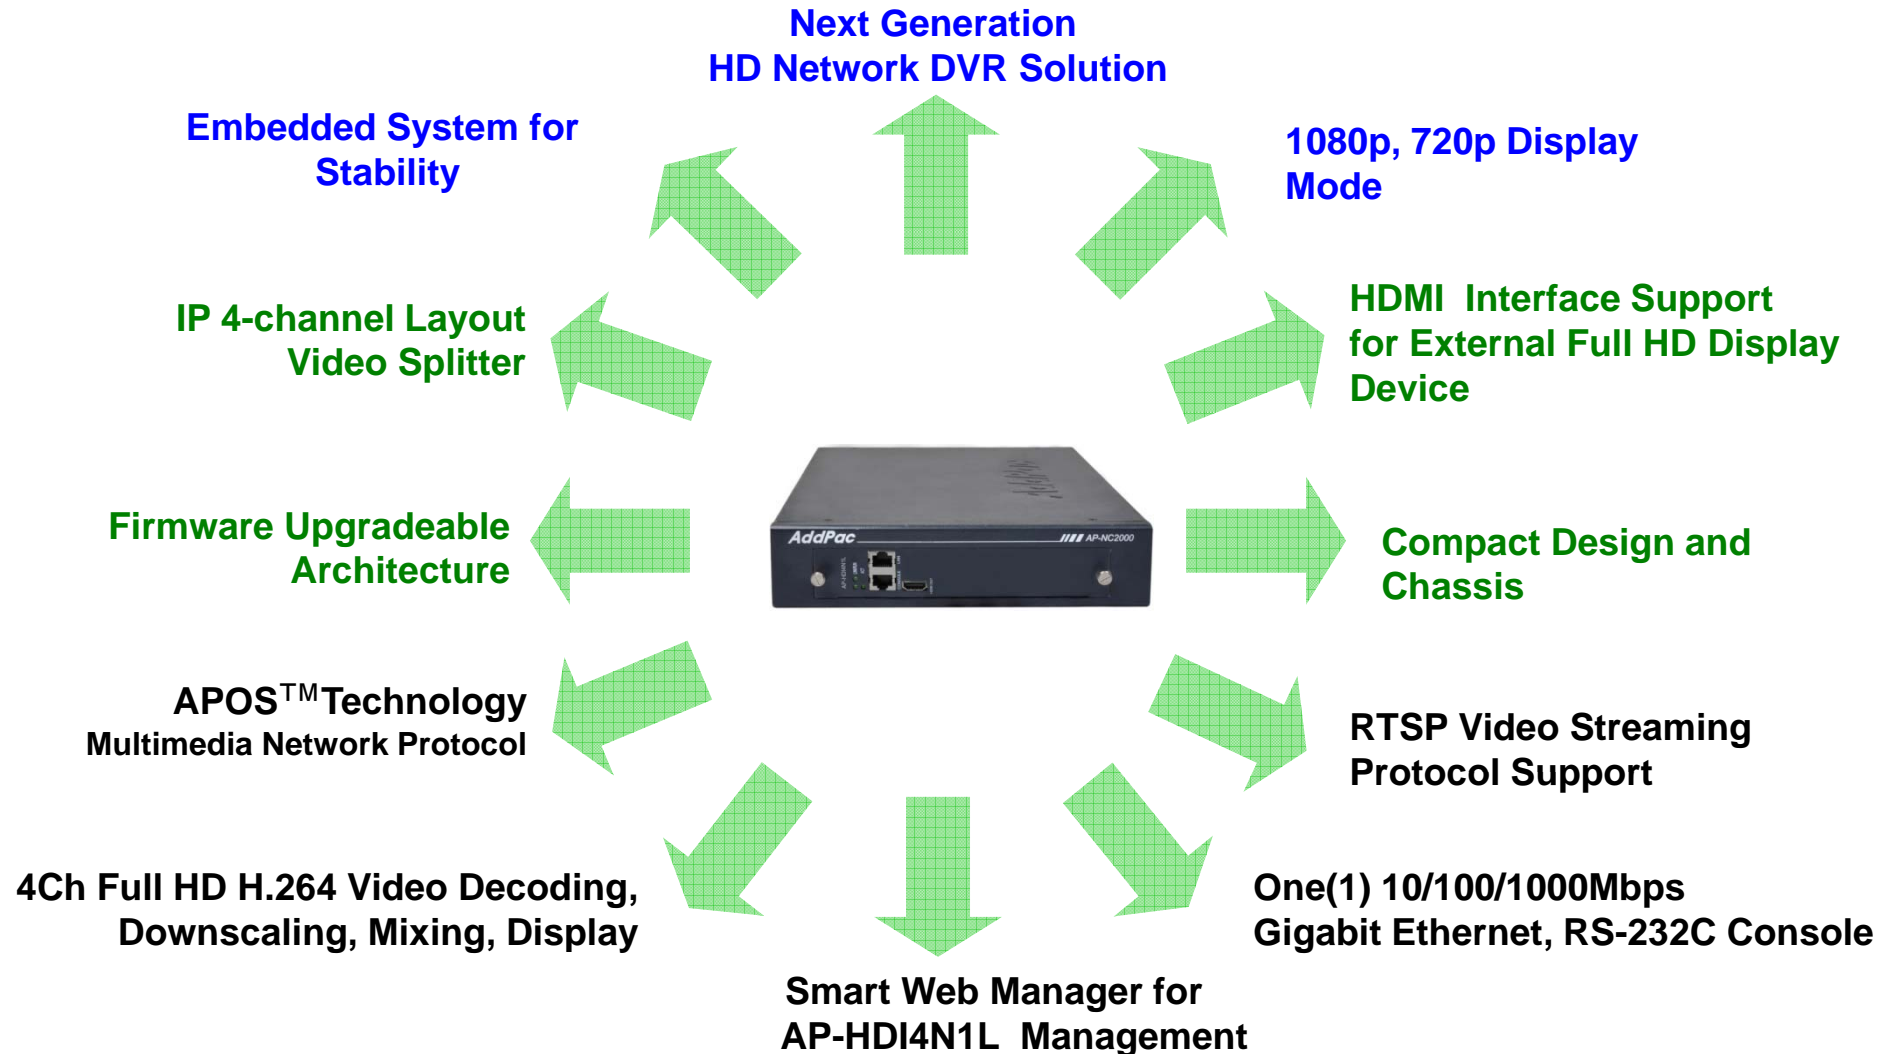

AP-HDI4N1L

4 CH Full HD IP Video Splitter

High-performance Network DVR Solution

Product Overview

(Without notice, following described technical spec. can be changed)

AddPac

AddPac Technology

Sales and Marketing

Contents

- Product Overview
- Product Highlight
- Hardware Specification
- Software Service
- Network Service and Features
- Network Application Service
- Ordering Information

Product Overview

AP-HDI4N1L Full HD IP 4 Layout Video Splitter

- IP based 4 Layout Full HD Video Splitter Service Features
- Four(4) Channel H.264 Video Decoding (720p, 1080p)
- Four(4) H.264 Full HD Video Decoding, Downscaling, Video Mixing and Full HD Display
- RTSP/RTP Video Streaming Protocol Support
- 4ch Layout , 1ch Layout Display (Round Robin Display)
- One(1) Channel HDMI Video Output for HDTV Display
 - 1080p(1920x1080), 720P(1280x720)
- High Performance Video DSP based Module for Stability
- AP-NC2000(1slot), AP-NC3000(2slot), AP-NC5000(10slots) Platform
- IP based Network Surveillance Solution
- High-performance Video, Audio, and Voice Service
- Firmware Upgradeable Architecture
- Smart Web Manager for Device Control

Product Highlights

AP-HDI4N1L Full HD IP 4 Layout Video Splitter

AddPac

www.addpac.com

Hardware Specification

AP-HDI4N1L Full HD IP 4 Layout Video Splitter

- **RISC + Video Processor Computing Power**
- **Main Chassis**
 - **Network Interface**
 - One(1) 10/100/1000Mbps Gigabit Ethernet
 - **Video Interface**
 - One(1) Channel HDMI Output
 - **One(1) RS-232 Console Interface (RJ45)**