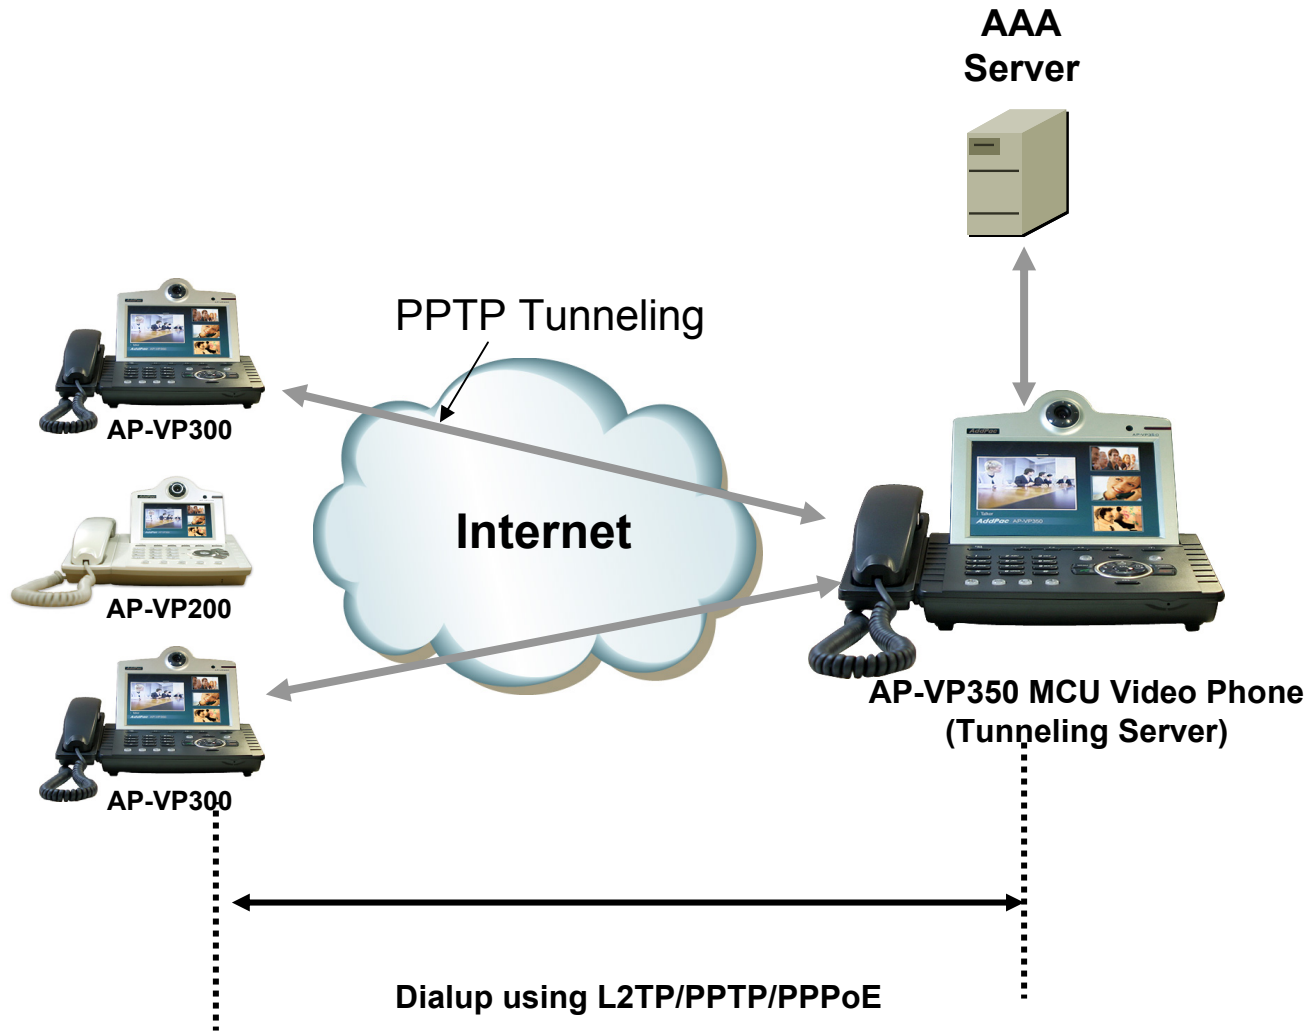

Dialup Tunneling Protocol