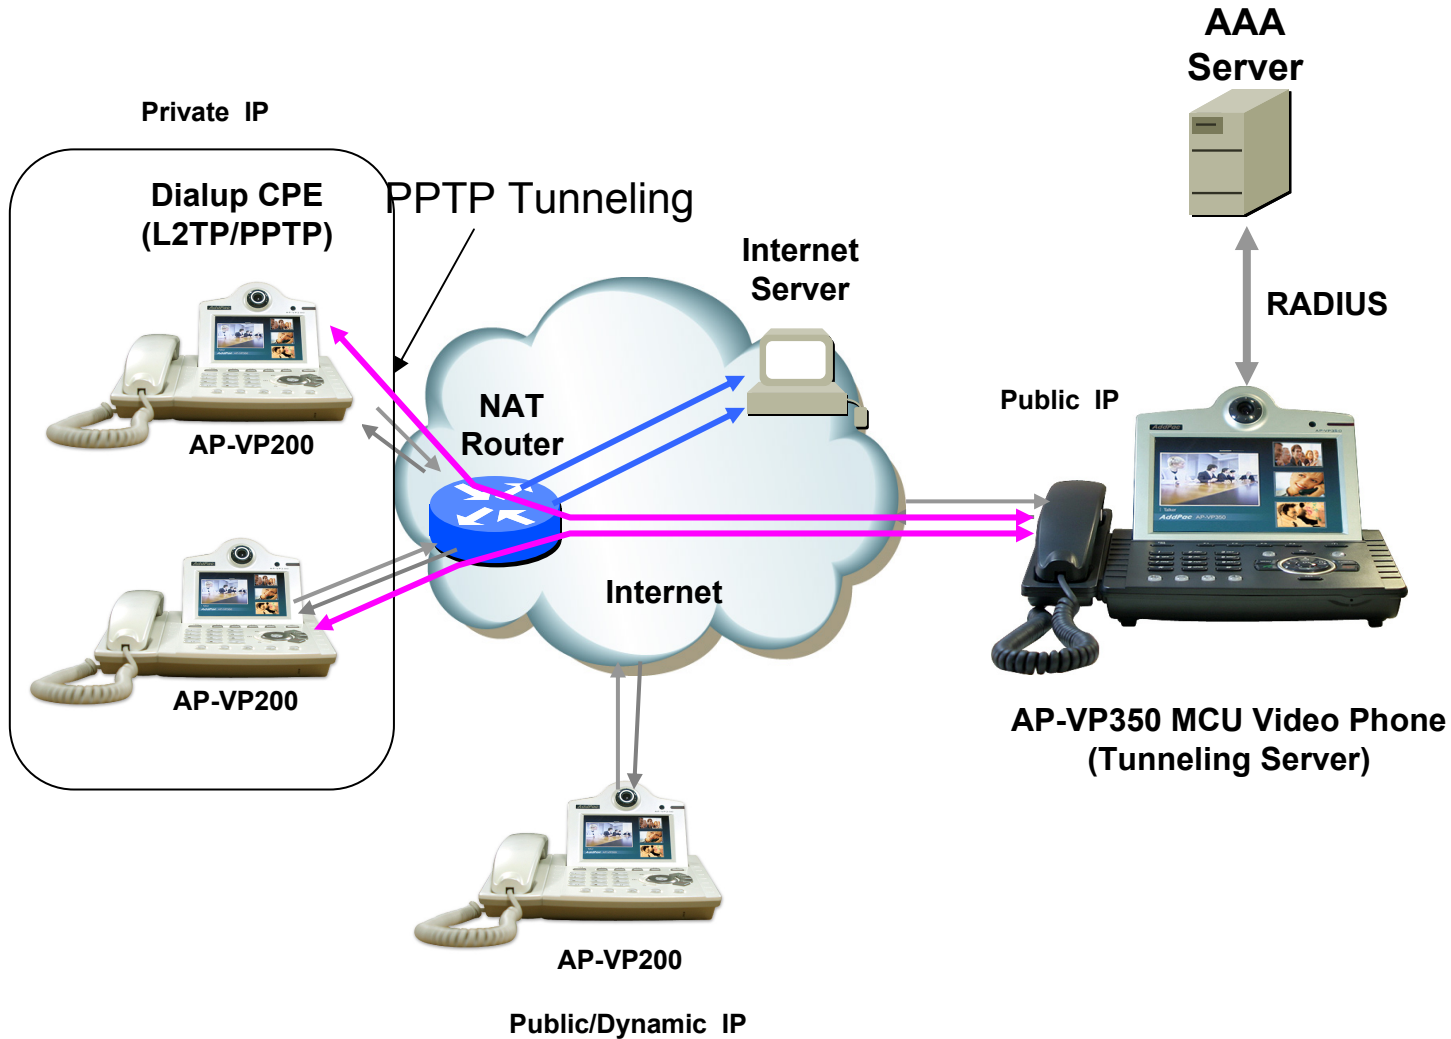

Tunneling Server at NAT/PAT