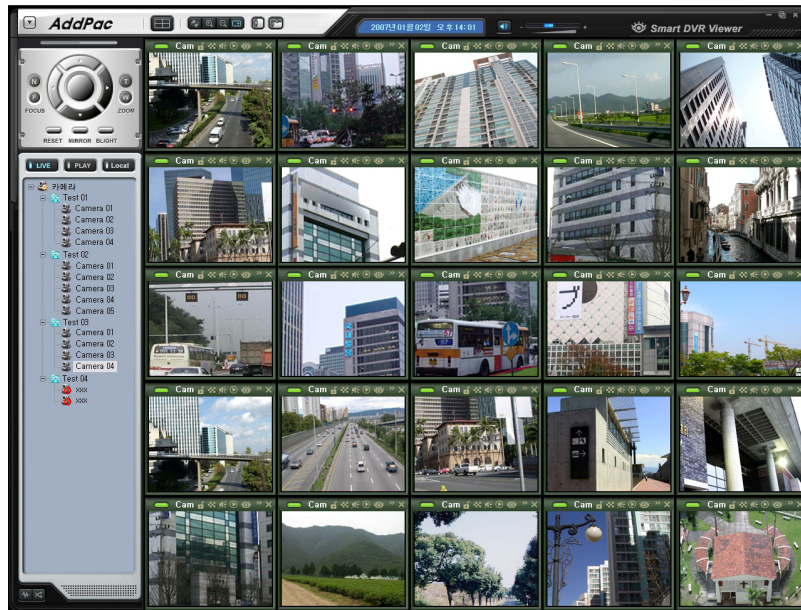

New Smart DVR Viewer (Up to 32CH)

AddPac

AddPac Technology

2007, Sales and Marketing

AddPac

www.addpac.com

Contents

- Smart DVR Viewer Layout Selection
- Smart DVR Viewer Layout
 - 20CH Layout
 - 25CH Layout
 - 30CH Layout
 - 32CH Layout
 - 13CH Layout
 - 18CH Layout

DVR Viewer Layout Selection

DVR Viewer – 20 CH Layout

DVR Viewer – 25 CH Layout

DVR Viewer – 30 CH Layout

DVR Viewer – 32 CH Layout

DVR Viewer – 13 CH Layout

DVR Viewer – 18 CH Layout

Thank you!