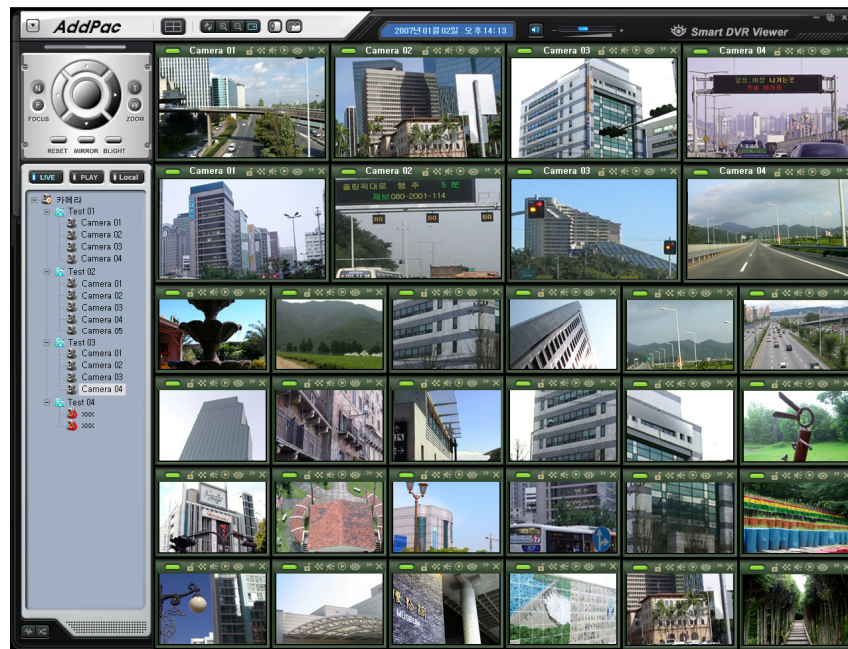

DVR Viewer Layout Selection

DVR Viewer – 20 CH Layout

DVR Viewer – 25 CH Layout

DVR Viewer – 30 CH Layout

DVR Viewer – 32 CH Layout

DVR Viewer – 13 CH Layout

DVR Viewer – 18 CH Layout

Thank you!