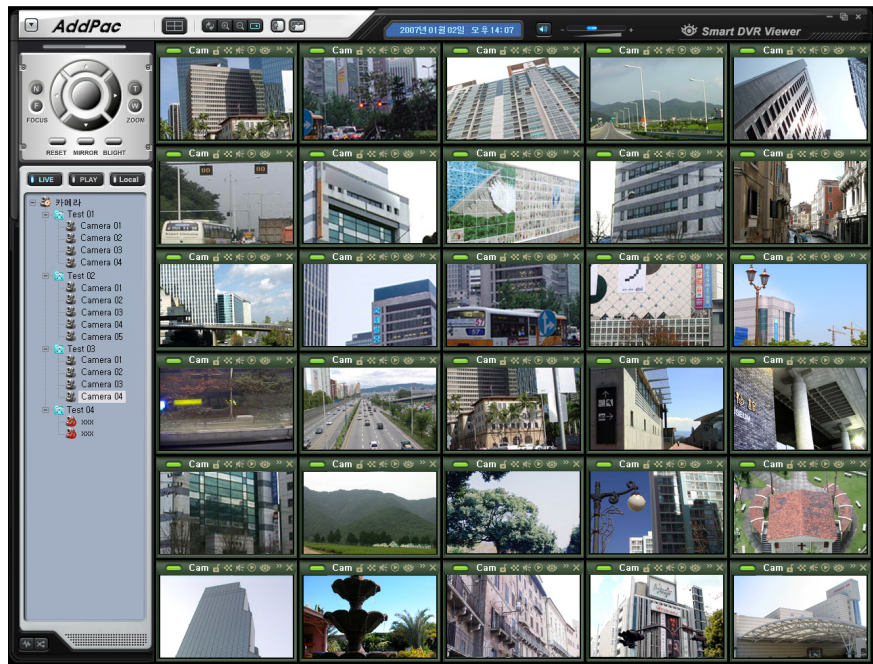

DVR Viewer Layout Selection

DVR Viewer – 20 CH Layout

DVR Viewer – 25 CH Layout

DVR Viewer – 30 CH Layout

DVR Viewer – 32 CH Layout

DVR Viewer – 13 CH Layout

DVR Viewer – 18 CH Layout

Thank you!