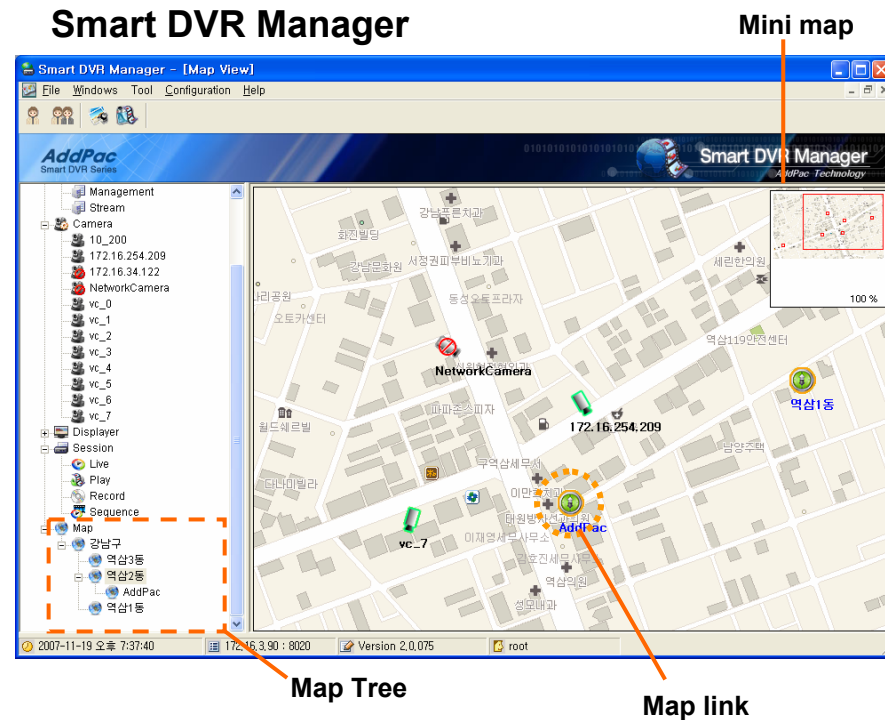

# DVR Map Function

## Smart DVR Map Viewer & Map Editor

- Map Image Load/View, Zoom in/out, Scroll
- Camera/map link placement on map image
- Map Tree – representing relationship between maps with tree structure
- Map Editor – Editing Map
- Smart DVR Manager – Editing Map Tree, Viewing map
- Map Viewer – Viewing map, Playing live camera on Smart DVR Viewer

# Smart DVR Manager & Map Editor

## Smart DVR Map Viewer & Map Editor

- Editing Map – Place camera & map link on map image by drag & drop
- Camera Selection Menu – model, direction, view range (ptz camera)

- Viewing map, camera status display
- Editing Map Tree – drag & drop tree node
- Move to other map by clicking map link