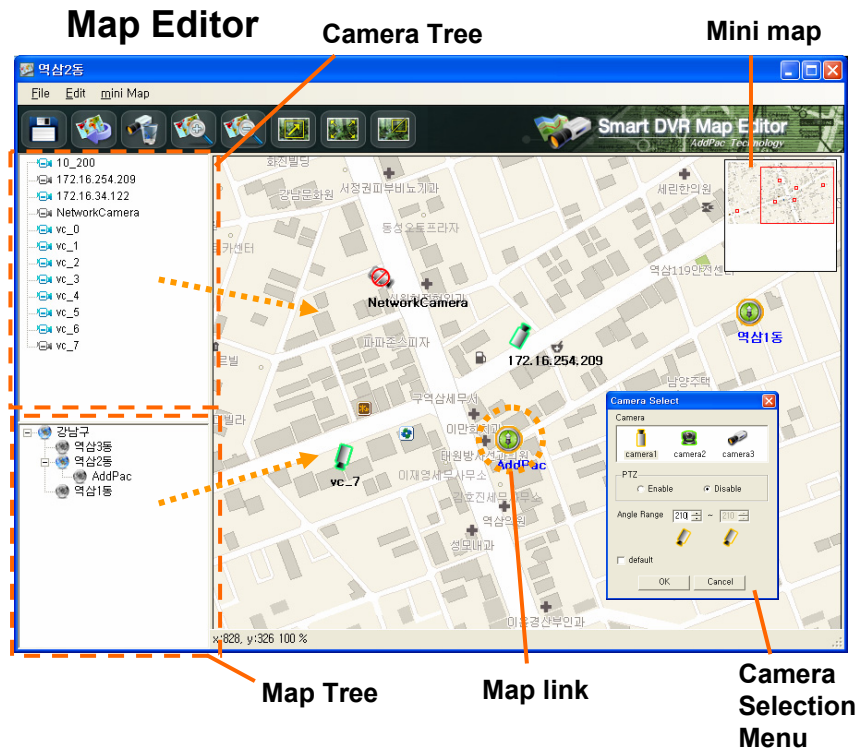

Smart DVR Manager & Map Editor

Smart DVR Map Viewer & Map Editor

- Editing Map – Place camera & map link on map image by drag & drop
- Camera Selection Menu – model, direction, view range (ptz camera)