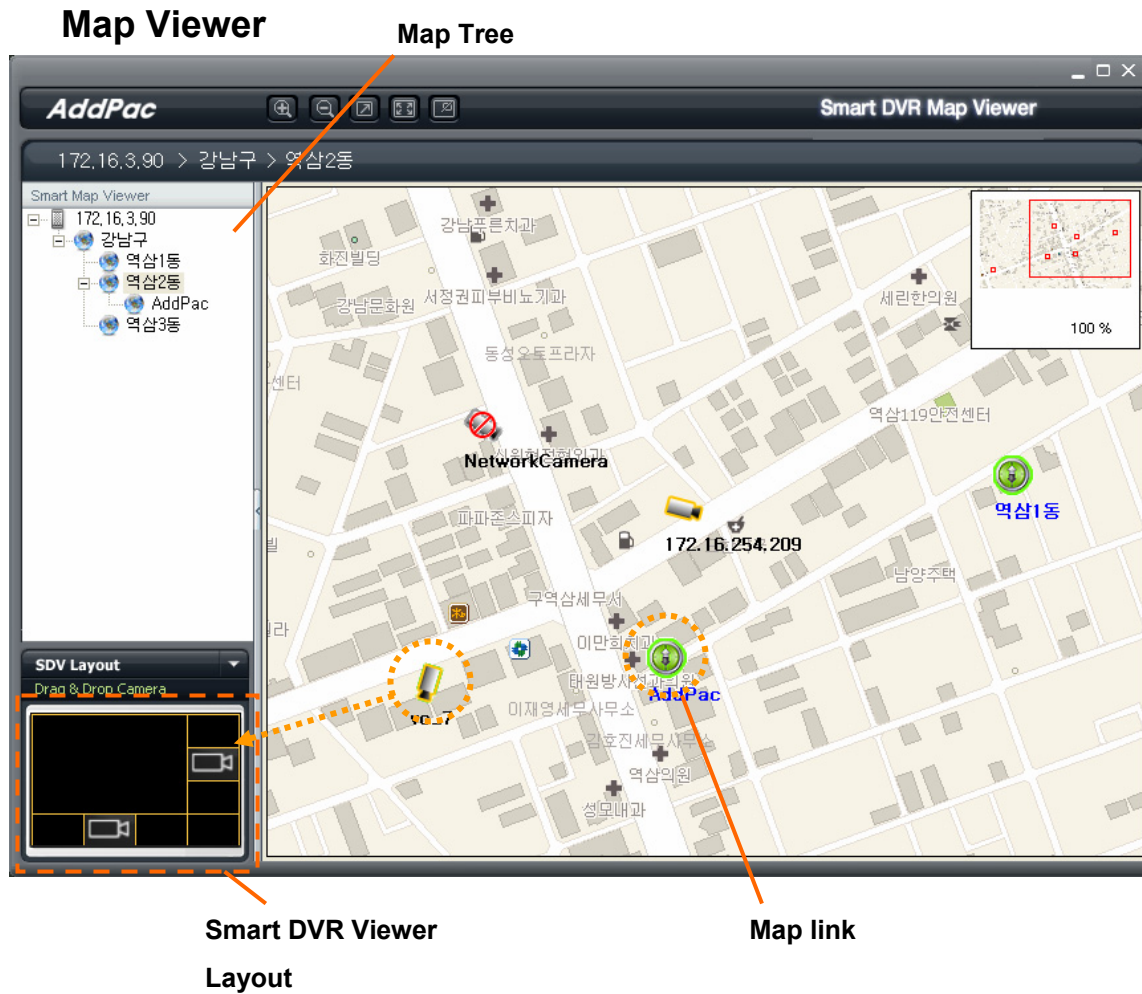

## Smart DVR Map Viewer & Map Editor

- Map Image Load/View, Zoom in/out, Scroll
- Camera/map link placement on map image
- Map Tree – representing relationship between maps with tree structure
- Map Editor – Editing Map
- Smart DVR Manager – Editing Map Tree, Viewing map
- Map Viewer – Viewing map, Playing live camera on Smart DVR Viewer

## Smart DVR Map Viewer & Map Editor

- Editing Map – Place camera & map link on map image by drag & drop
- Camera Selection Menu – model, direction, view range (ptz camera)

- Viewing map, camera status display
- Editing Map Tree – drag & drop tree node
- Move to other map by clicking map link

# Smart DVR Viewer & Map Viewer

## Smart DVR Map Viewer & Map Editor

- Running with Smart DVR Viewer
- Viewing Map
- Camera status display
- Move to other map by clicking map link
- Playing live camera on DVR Viewer by camera drag & drop