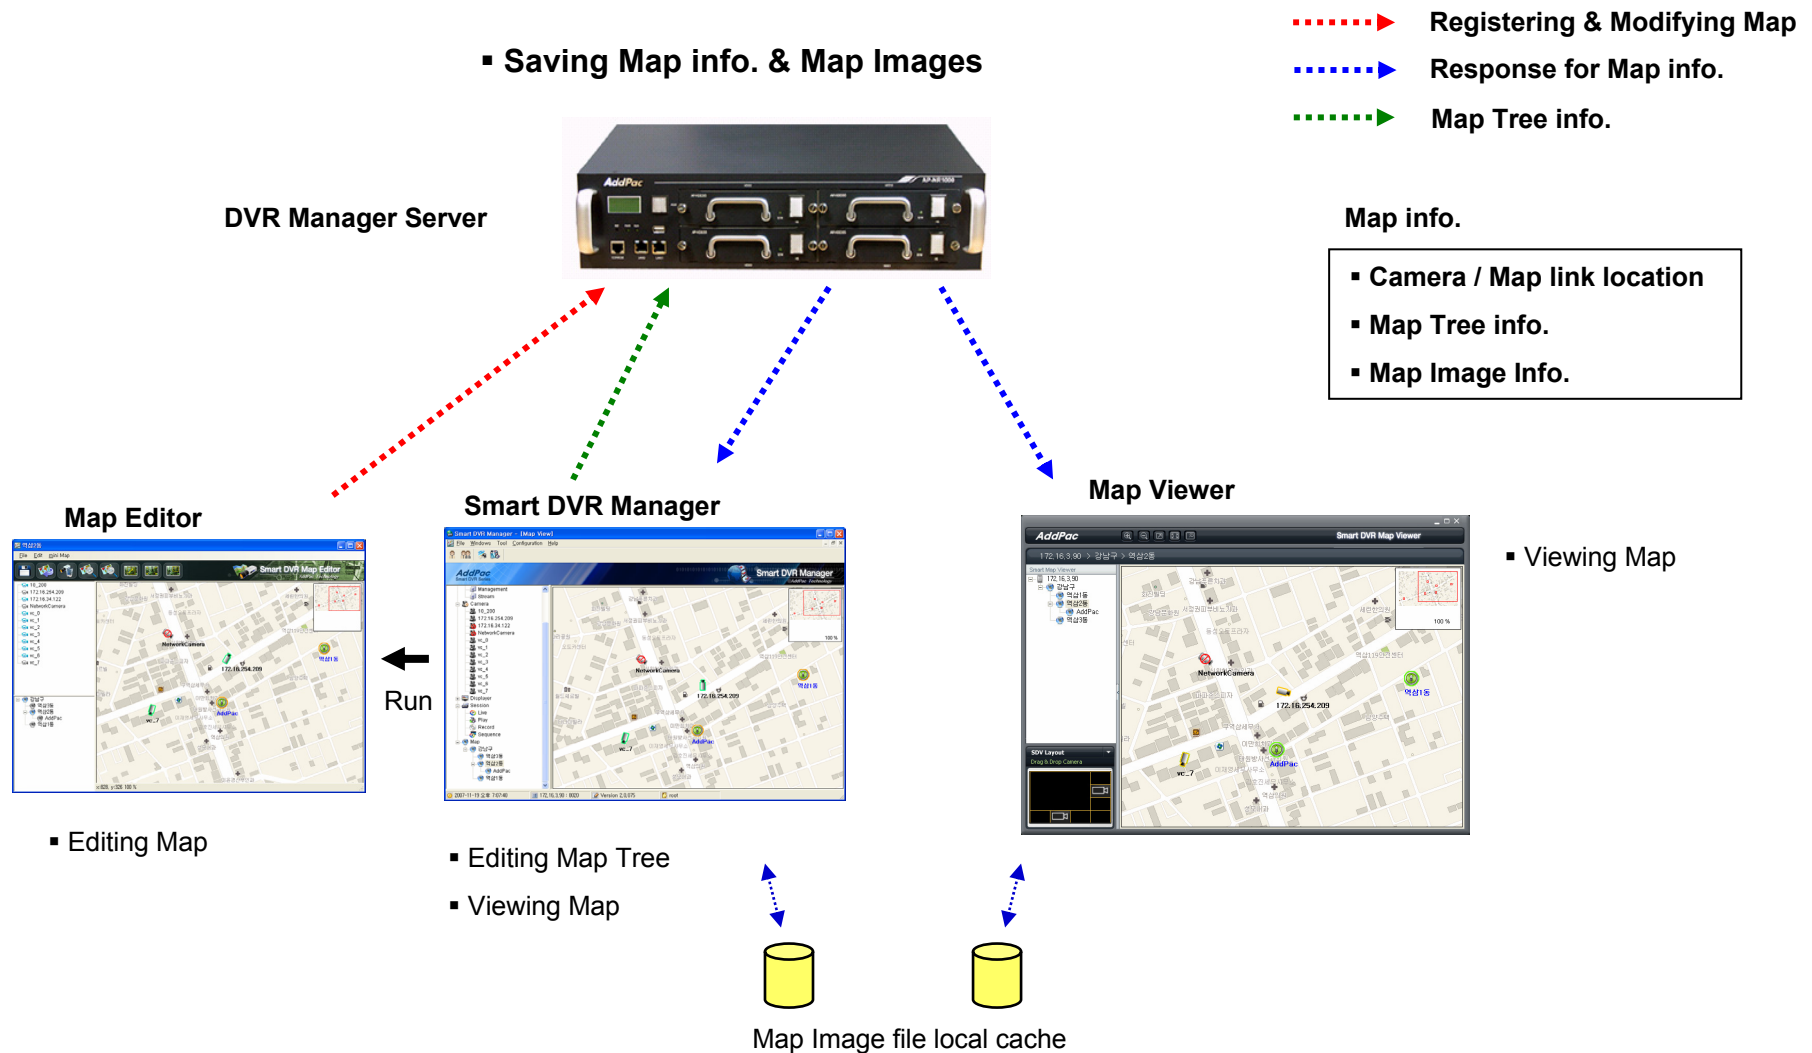

Structural Diagram

Smart DVR Map Viewer & Map Editor