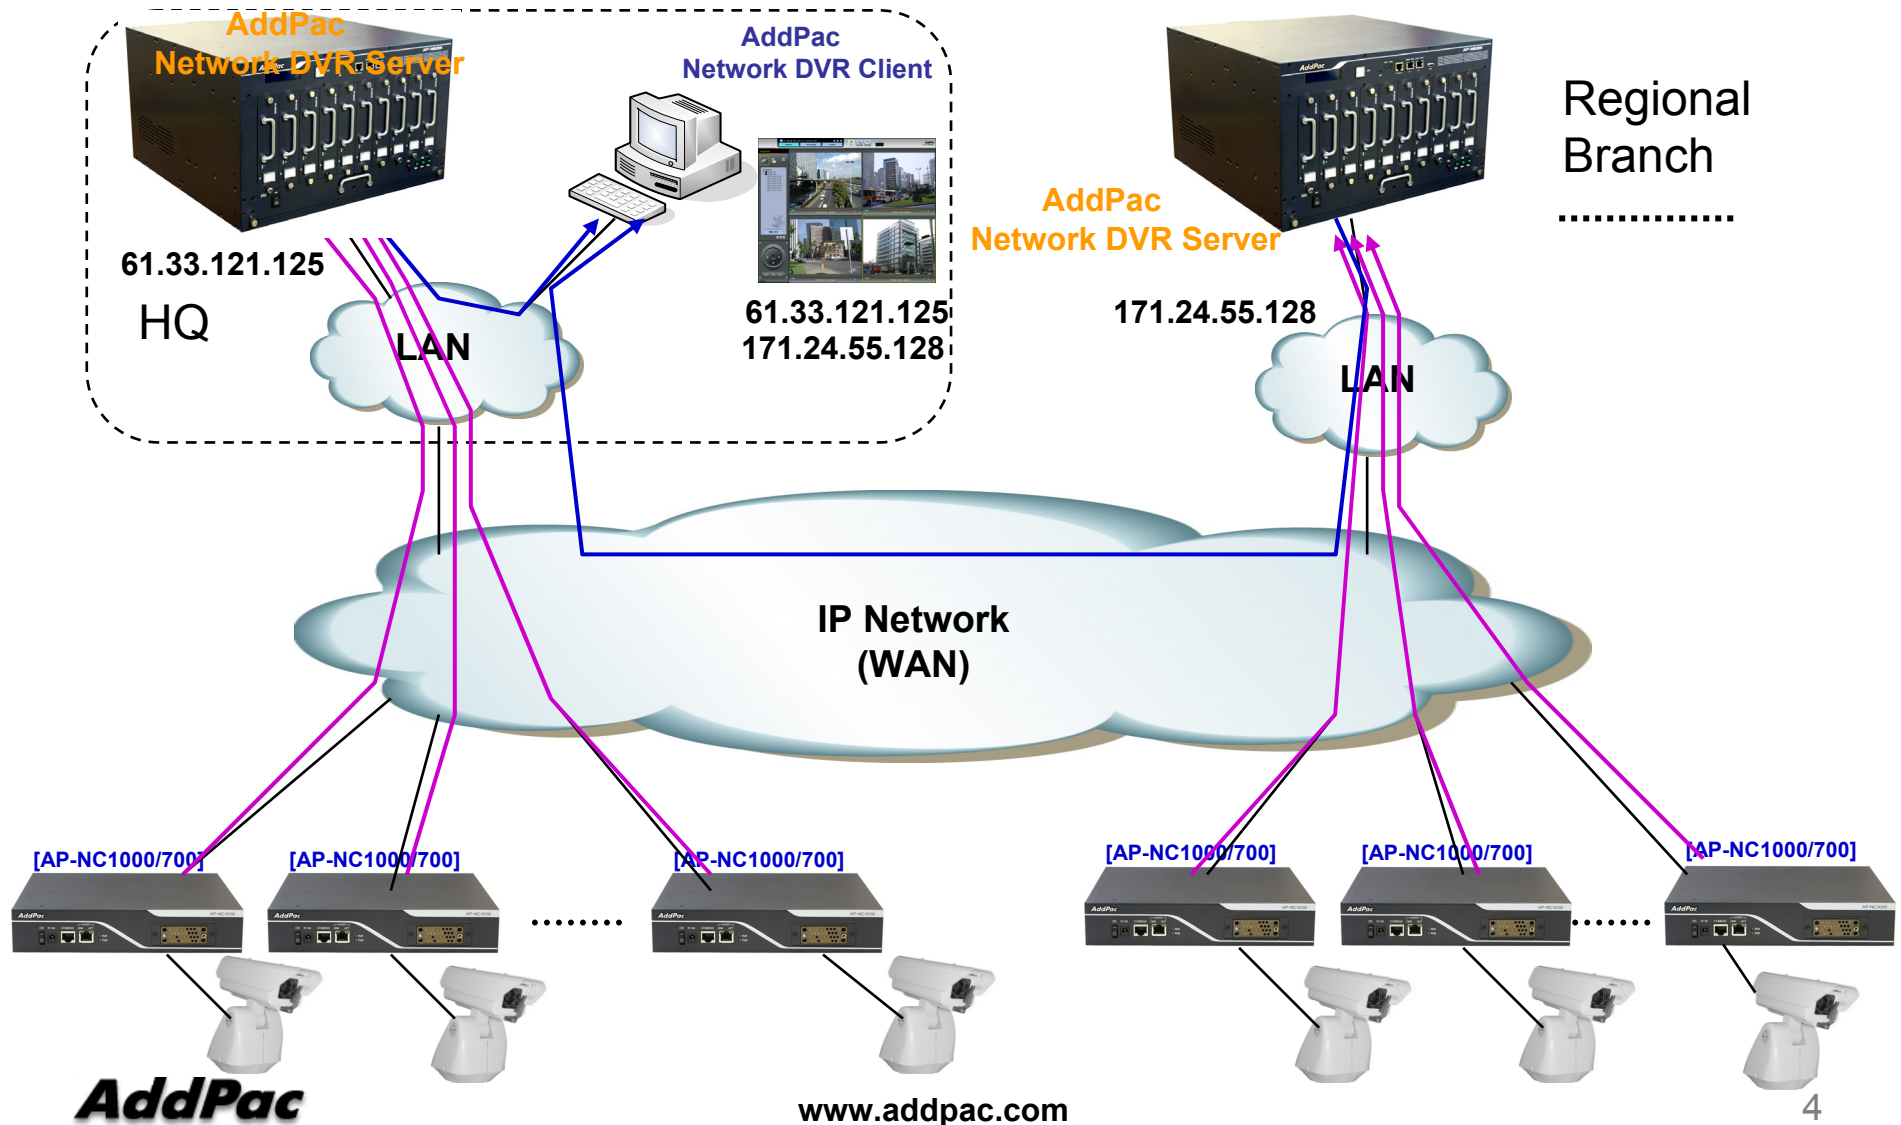

Hardware Specification

AP-NR2000 Network DVR Server

64bit
CPU

- **RISC Microprocessor Computing Power**
- **Main Chassis**
 - **Network Interface**
 - Two(2) 10/100/1000Mbps Gigabit Ethernet
 - One(1) RS-232C Console (RJ45)
 - **USB Host Mode Interface for DVD Backup, etc**
 - **Ten(10) Hard Disk Interface Slot for RAID1 Configuration**

AddPac

www.addpac.com

Smart DVR Viewer

AP-NR2000 Network DVR Server

- Multi-Network DVR Server Support
- PAN/TILT/ZOOM Control, Layout & Screen Mode Change
- Error Concealment Support
- Motion Detection & Tracking
- Multi-Live View, Multi-Recording View, Time Synchronization View
- Fast Search (up to 16 time), Jog Shuttle Slow Motion & Rewind
- Intelligent Search using Motion Detection
- Recording ZOOM View
- Audio/Video(MPEG4) Support.

Multi-Domain Network DVR Arch.

AP-NR2000 Network DVR Server

Multi-Domain Network DVR Arch.

AP-NR2000 Network DVR Server

Network
DVR Server 1

Network
DVR Server 2
Network
DVR Server 3

AP-NR2000™ Network DVR Server