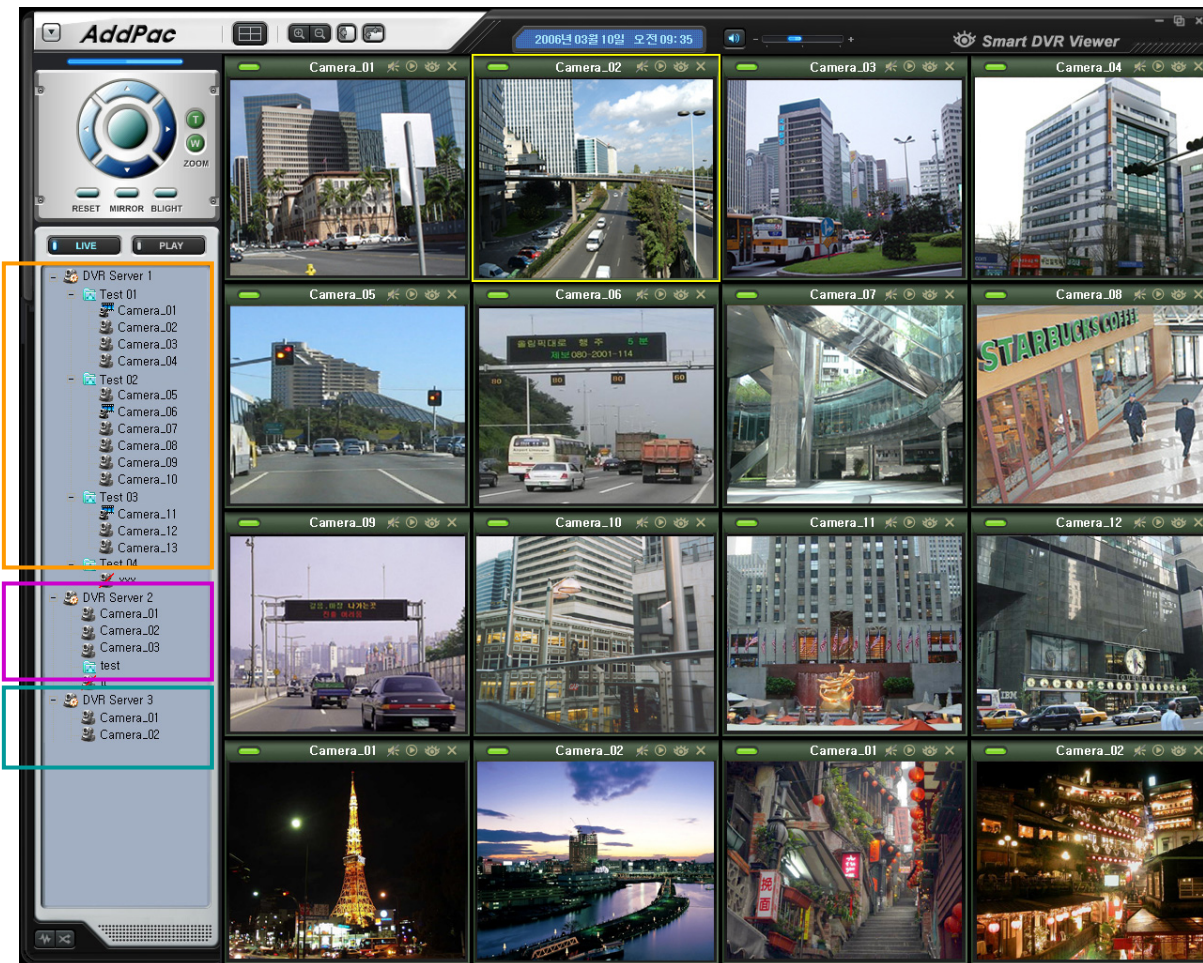

Multi-Domain Network DVR Arch.

AP-NR2000 Network DVR Server

Multi-Domain Network DVR Arch.

AP-NR2000 Network DVR Server

Network
DVR Server 1

Network
DVR Server 2
Network
DVR Server 3

AP-NR2000™ Network DVR Server