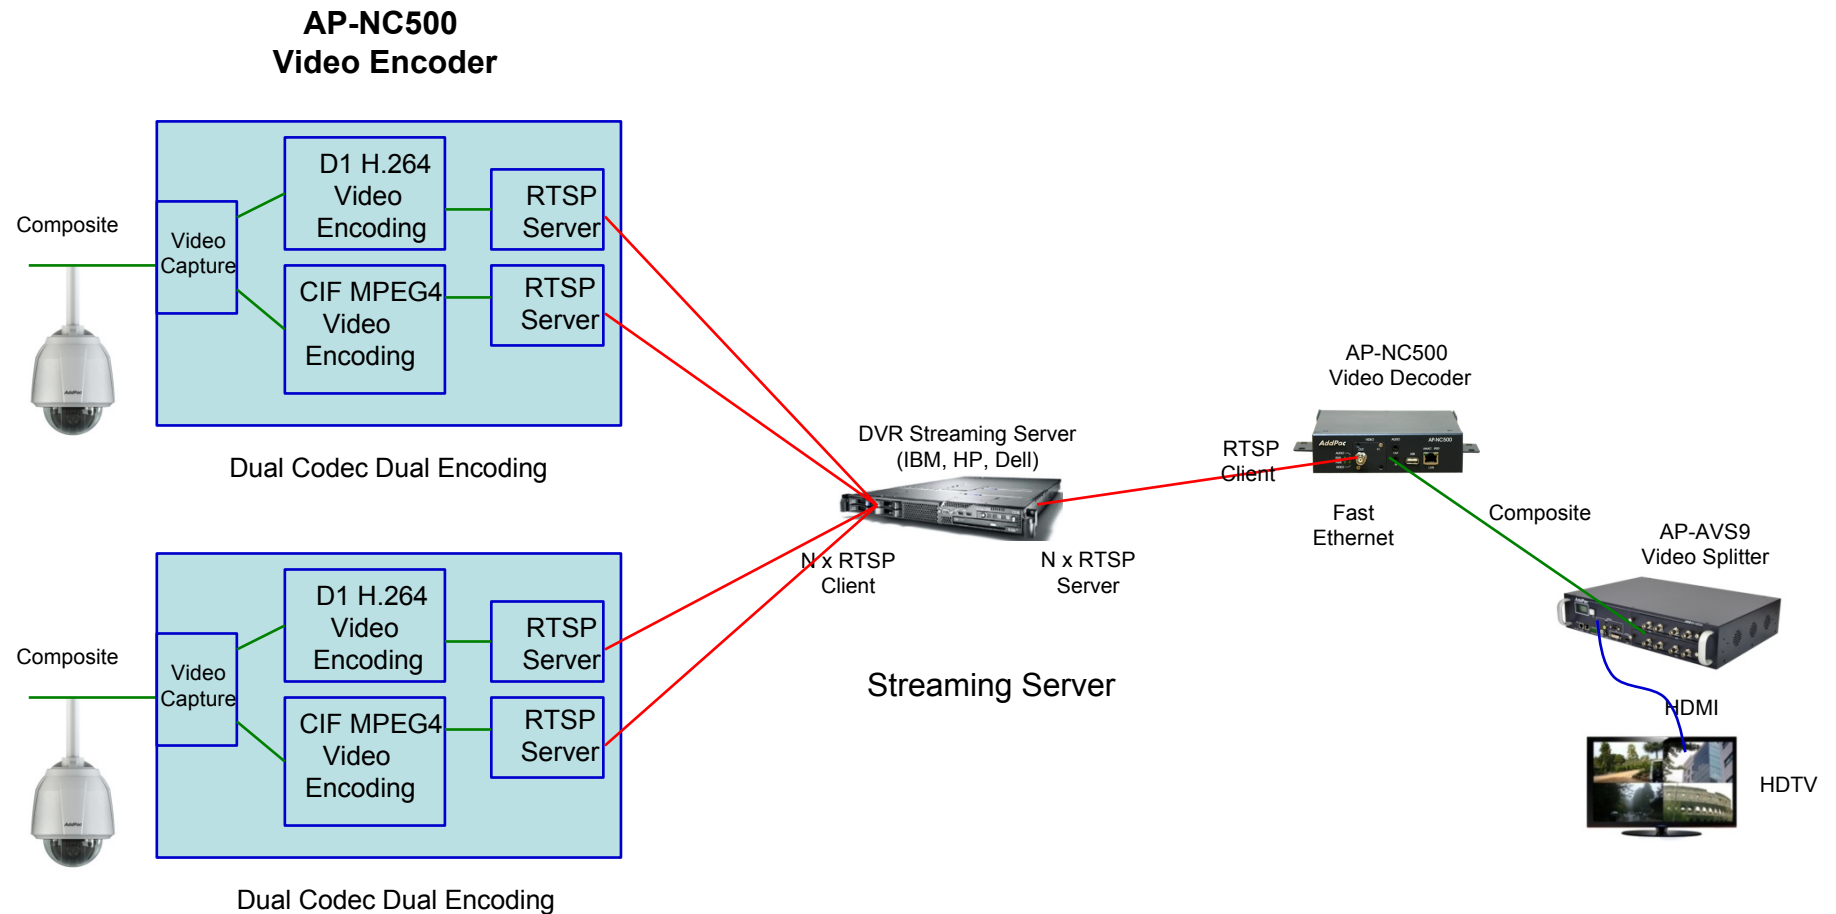

Video Codec Service Features

AP-NC500 Video Codec