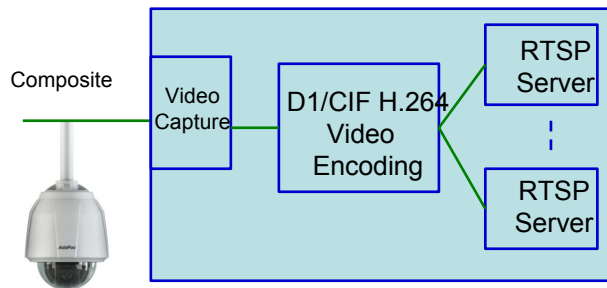

Video Codec Service Features

AP-NC500 Video Codec

**AP-NC500
Video Encoder**

Single H.264 Video Encoding