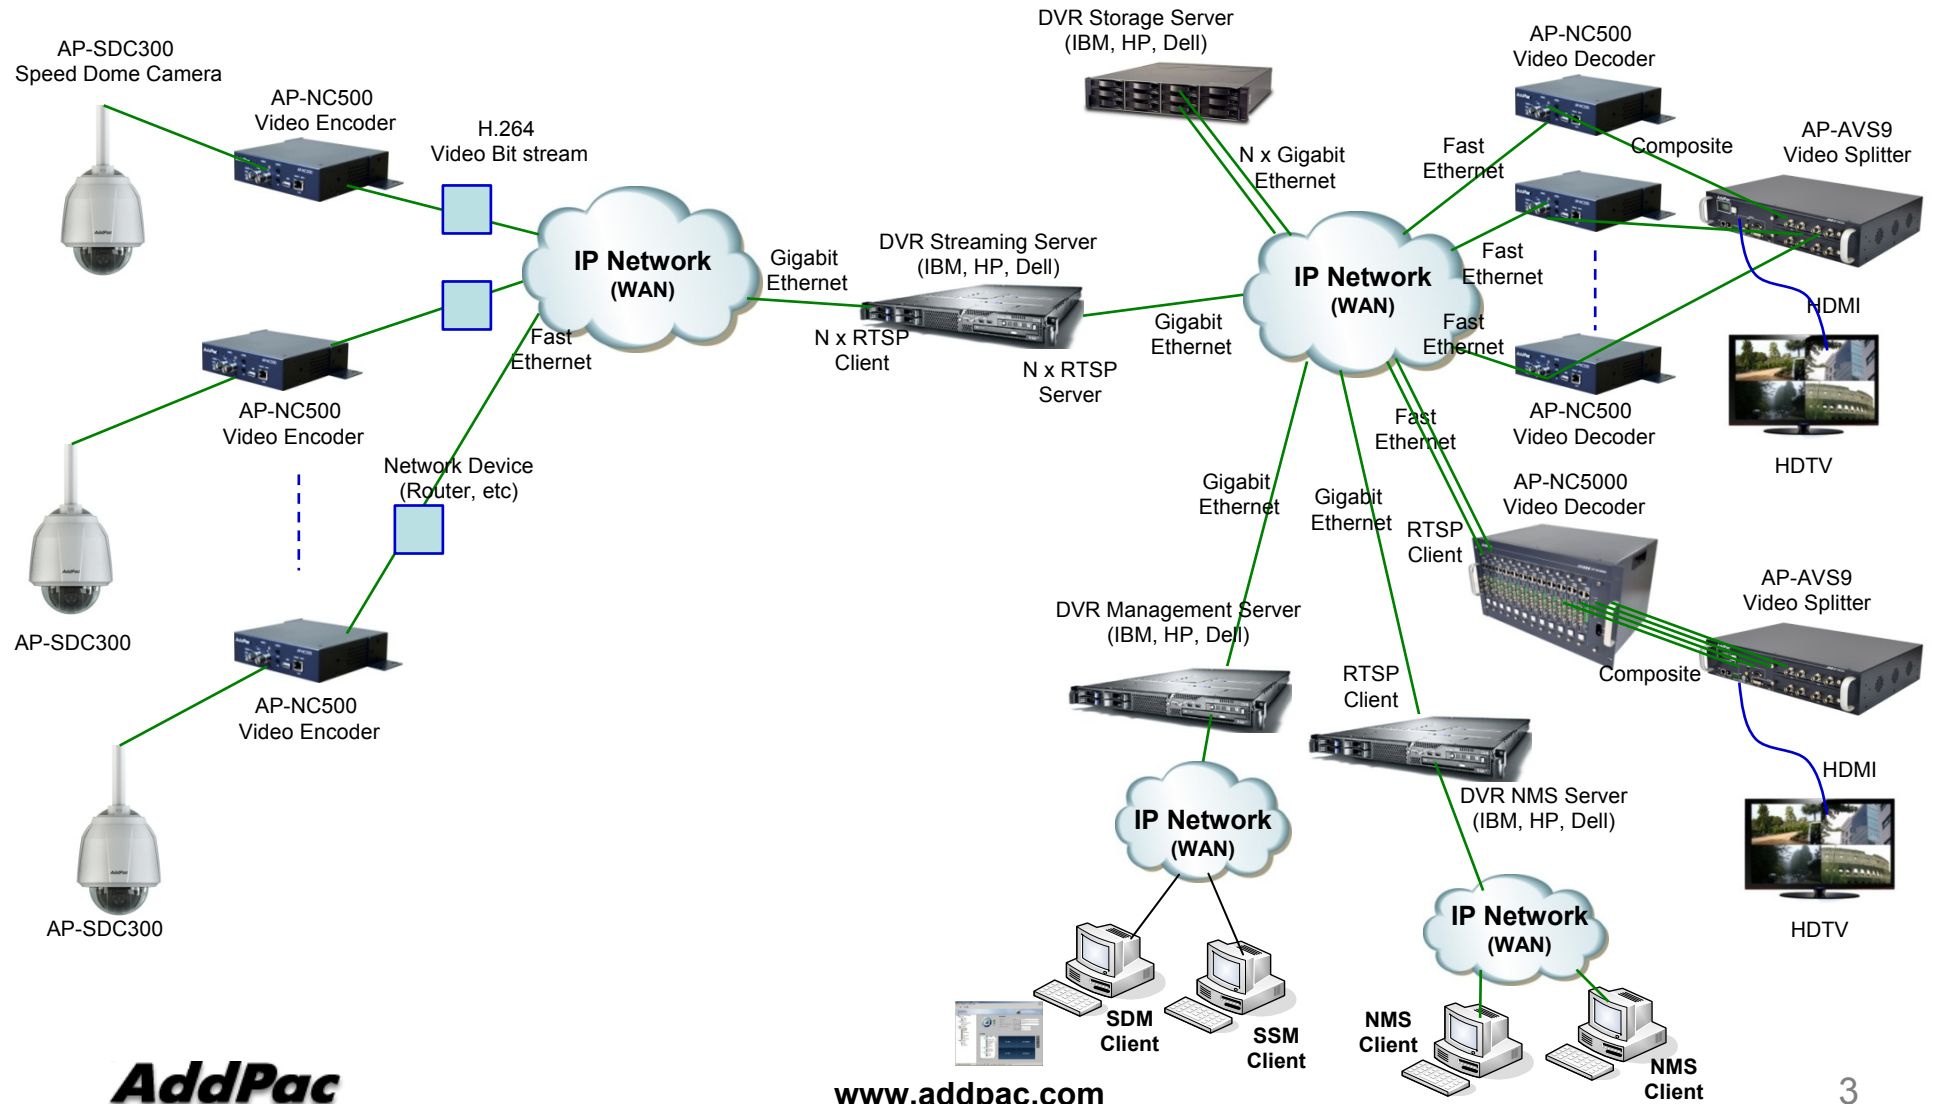

## D1 Video Codec

High-performance Network Surveillance Solution

RTSP based Concurrent Multi-Codec  
Service Features

**AddPac**

**AddPac Technology**

2010, Sales and Marketing

# Contents

- AP-NC500 Network DVR Service Diagram
- AP-NC500 Main Features
- AP-NC500 Hardware Specification
- RSTP Service
- Video Codec Service Features

# Network DVR Service Diagram