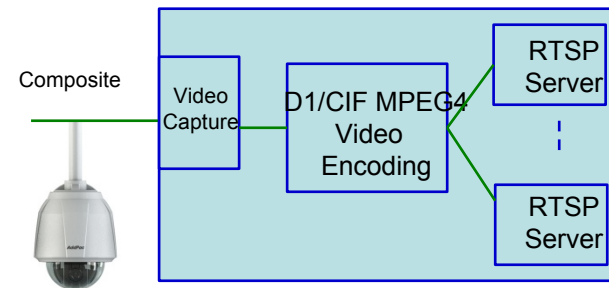

**AP-NC500
Video Encoder**

Single MPEG4 Video Encoding