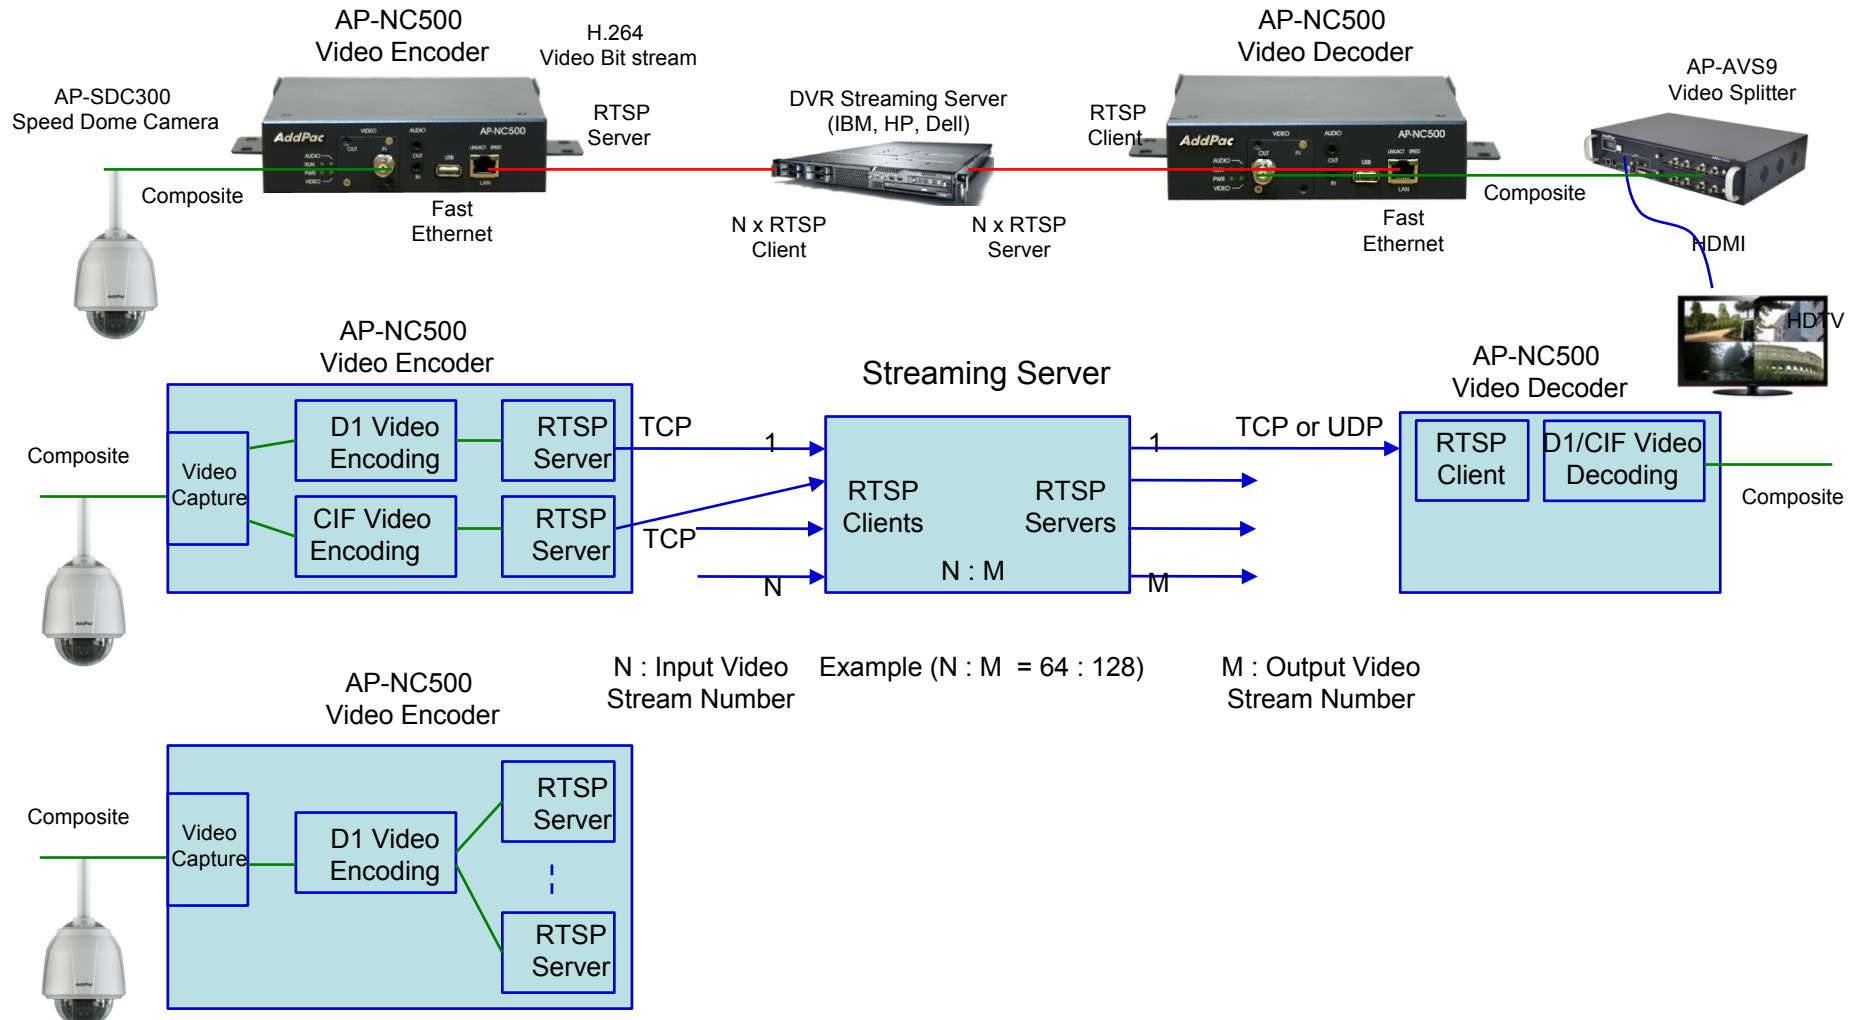

RTSP Service Network Diagram

AP-NC500 Video Codec