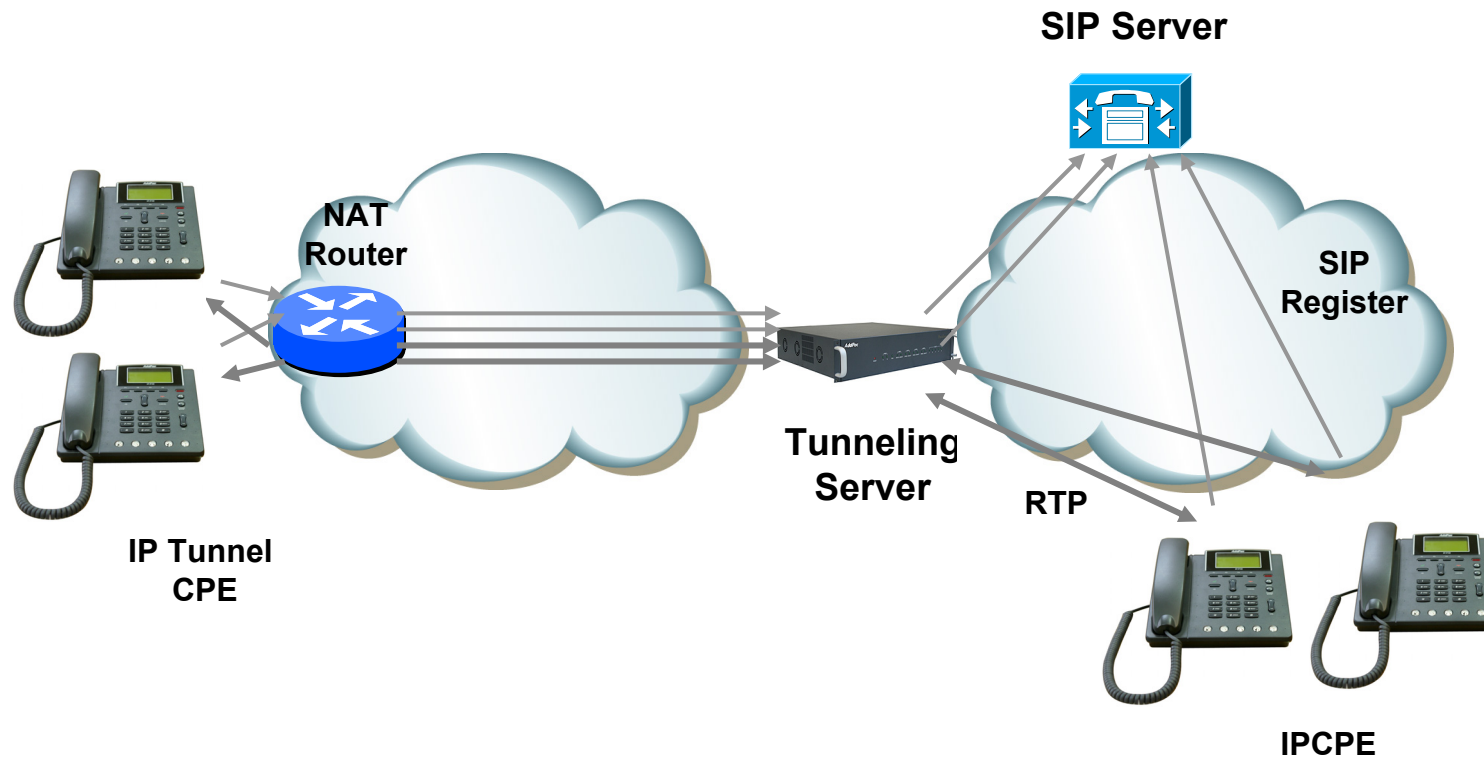

AP-IP100

BcN IP Phone

High Performance Broadband Convergence Network
IP Phone Solution

Tunneling Features

AddPac

AddPac Technology

Sales and Marketing

www.addpac.com

Contents

- Tunneling Server Feature
- Dialup Tunneling Protocol
- IP Tunneling Protocol at NAT/PAT
- Tunneling Service at NAT/PAT
- Tunneling Service at VPN

Tunneling Service Feature

AP-IP100 IP Phone

- RADIUS Interface (AAA)
- Dialup Tunneling Protocol
 - PPTP
 - L2TP
 - PPPoE
- IP Tunneling Protocols
 - IPIP
- PPP Authentication
 - PAP
 - CHAP

Dialup Tunneling Protocol

AP-IP100 IP Phone

IP Tunneling Protocol at NAT/PAT

AP-IP100 IP Phone

Tunneling Service at NAT/PAT

AP-IP100 IP Phone

Tunneling Service at VPN

AP-IP100 Premium IP Phone