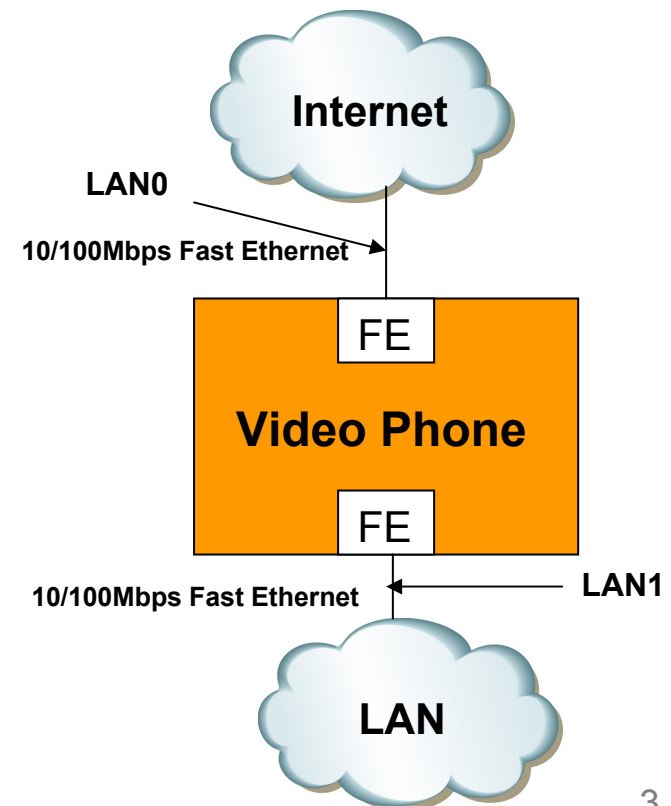

# AP-VP150 H/W Specification

- **RISC+DSP (Audio Codec) Microprocessor Computing Power(Dual Processor Architecture)**
- **Powerful DSP for Video Signal Processing**
- **“4.3 Inch High Quality LCD Monitor**
- **Dual Monitor Emulation for Document Share, Broadcasting, VoD Application, etc.**
- **PSTN Interface (Option)**
  - FXO Interface
- **High quality Audio and Video Interface**
  - RCA, S-Video Video Out, RCA Video In
  - 3.5mm Audio In/Out
- **USB 1.1 Host Mode Interface**
- **Network Interface**
  - Two(2) 10/100Mbps Fast Ethernet
- **Power Supply**
  - External Power Adaptor (5V, 3A)