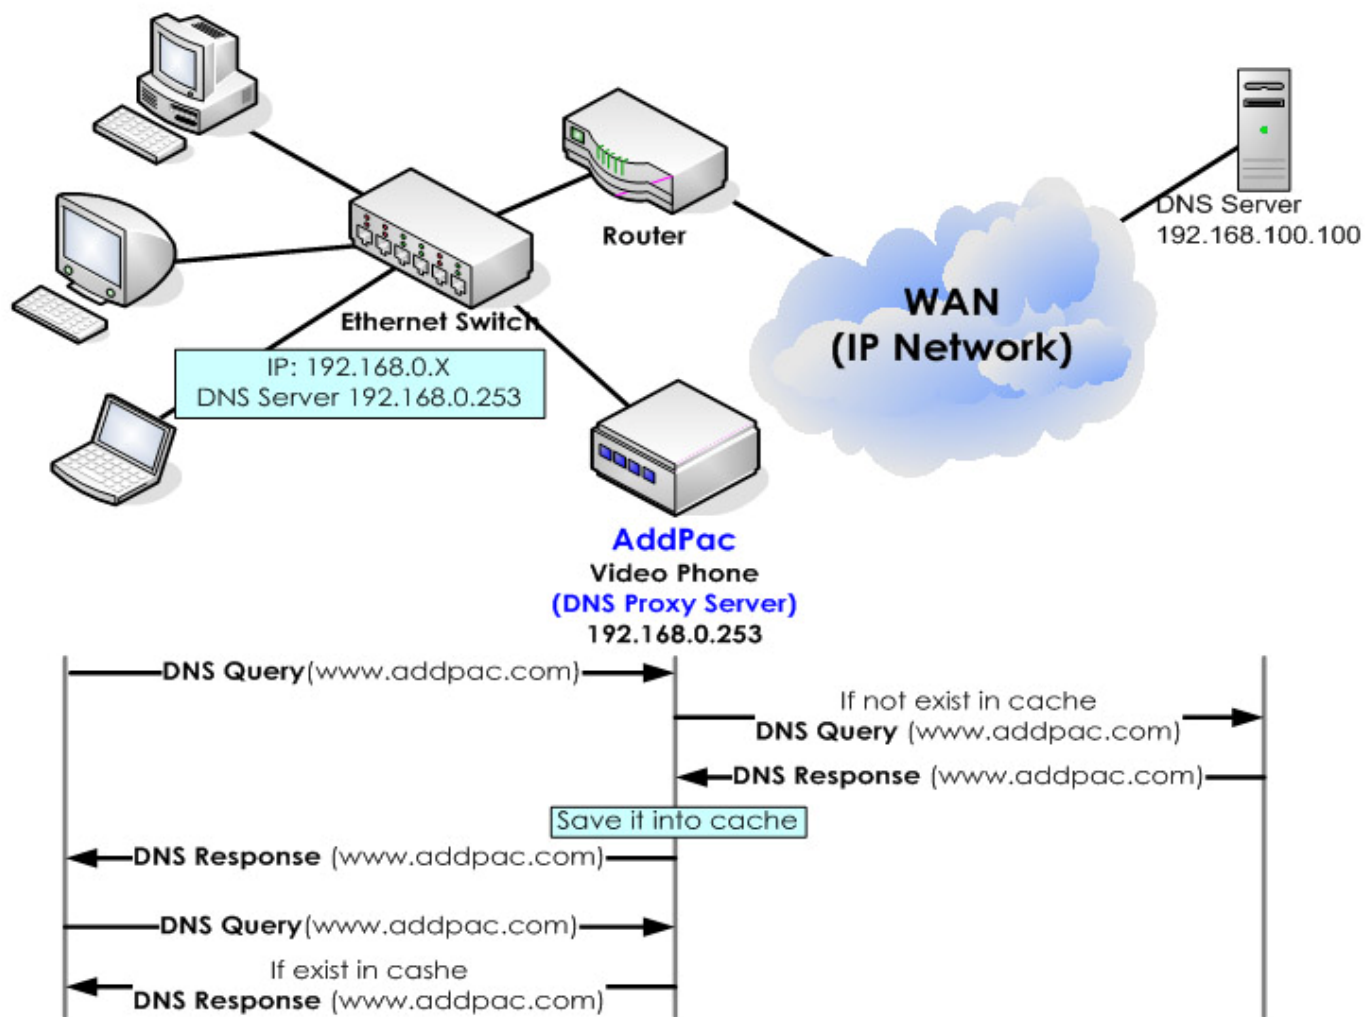

# AP-VP150 H/W Specification

- **RISC+DSP (Audio Codec) Microprocessor Computing Power(Dual Processor Architecture)**
- **Powerful DSP for Video Signal Processing**
- **“4.3 Inch High Quality LCD Monitor**
- **Dual Monitor Emulation for Document Share, Broadcasting, VoD Application, etc.**
- **PSTN Interface (Option)**
  - FXO Interface
- **High quality Audio and Video Interface**
  - RCA, S-Video Video Out, RCA Video In
  - 3.5mm Audio In/Out
- **USB 1.1 Host Mode Interface**
- **Network Interface**
  - Two(2) 10/100Mbps Fast Ethernet
- **Power Supply**
  - External Power Adaptor (5V, 3A)

# Network Service Diagram