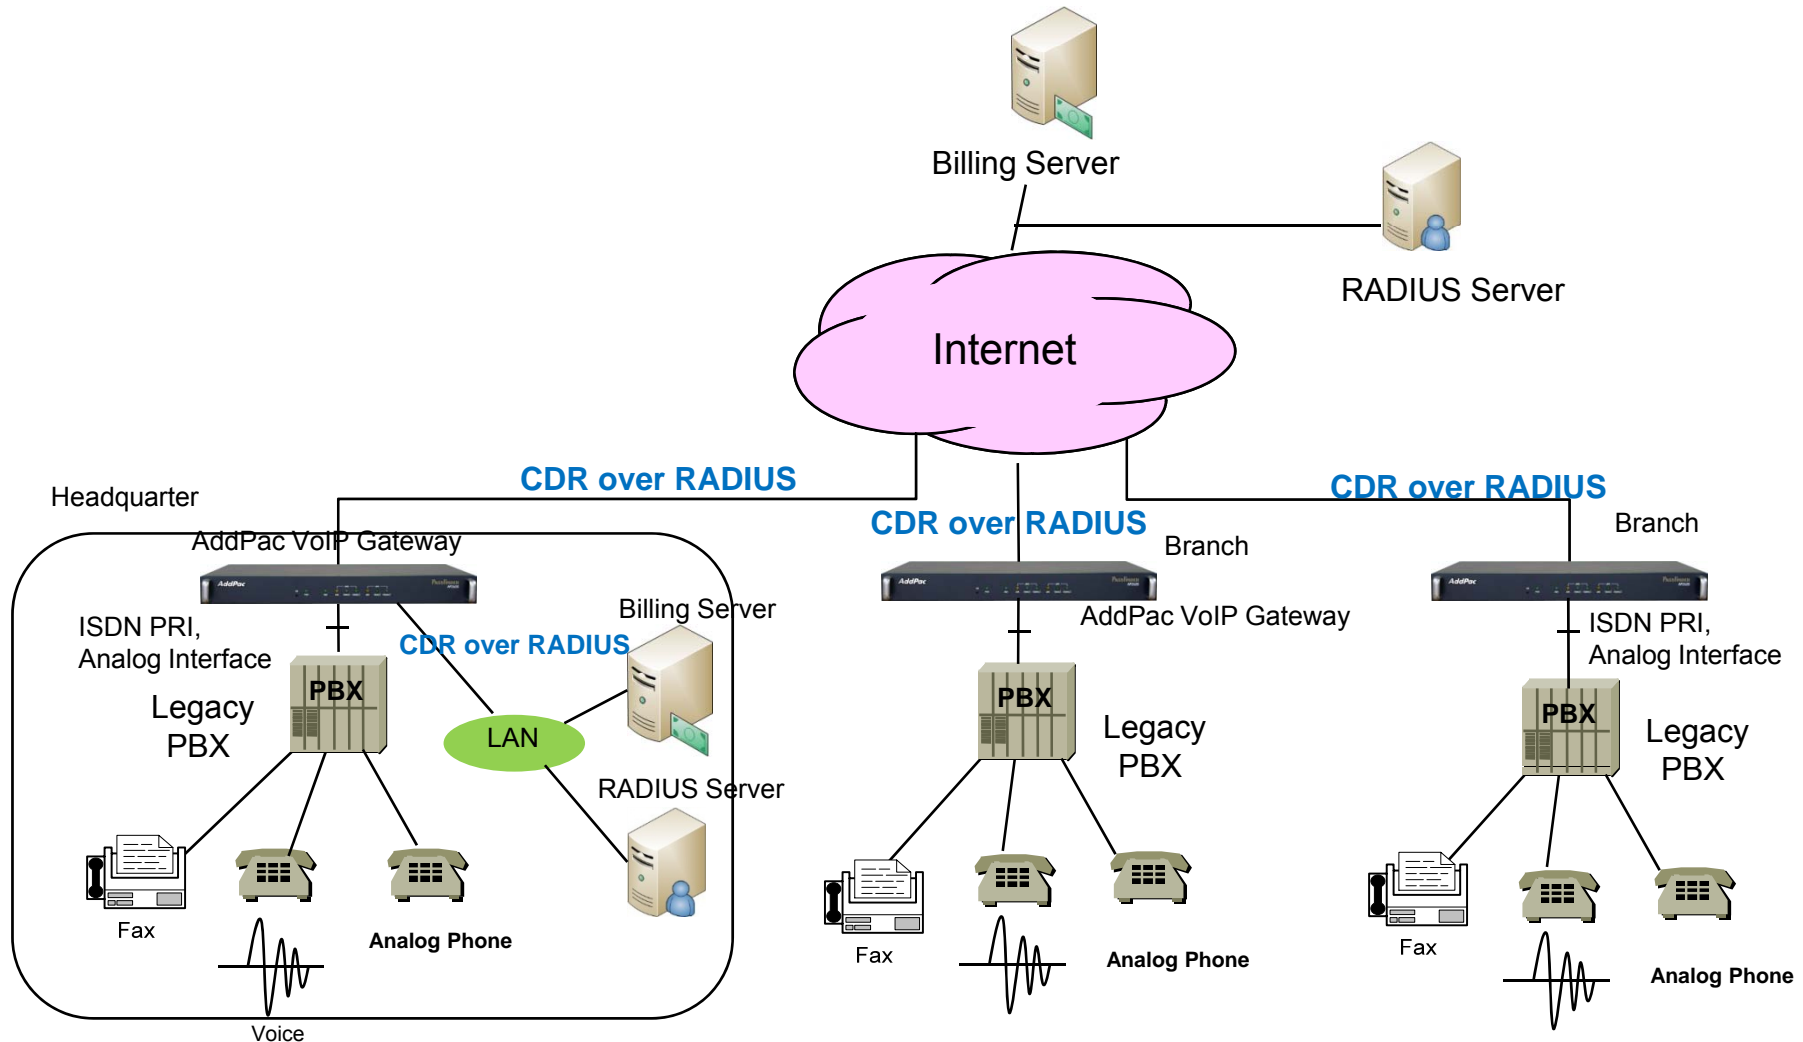

VoIP Gateway Series

CDR(Call Detail Record) Service Features

AddPac

AddPac Technology

Sales and Marketing

www.addpac.com

Contents

- Network Diagram for CDR Service
- VoIP Gateway CDR Features
- CDR over RADIUS Features
- CDR Data Field

Network Diagram

VoIP Gateway CDR Features

- AddPac VoIP Gateway Products support a feature of CDR(Call Detail Records)
 - CDR field parameters for RAIDUS Server
 - One CDR information is created when the call ends. It is composed of 60 data field values

CDR over RADIUS Features

CDR can be transmitted to RADIUS server by using VoIP Gateway Series RADIUS message.

CDR Data Field

Data Field Names	Description
cdrRecordType globalCallId_ClusterID globalCallId_callManagerId globalCallId_callId	Call Identifier (mandatory)
dateTimeOrigination dateTimeConnect dateTimeDisconnect duration	Timestamp and Duration
callingPartyNumber lastRedirectDn origCalledPartyNumber finalCalledPartyNumber	Extension Number
callingPartyNumberPartition lastRedirectDnPartition origCalledPartyNumberPartition finalCalledPartyNumberPartition	Partition Information
callingPartyLoginUserId finalCalledPartyLoginUserId	User Information
origDeviceName origNetAddr origNetPort origNodeid origSpan destDeviceName destNodeid destSpan destNetAddr destNetPort	Device Information