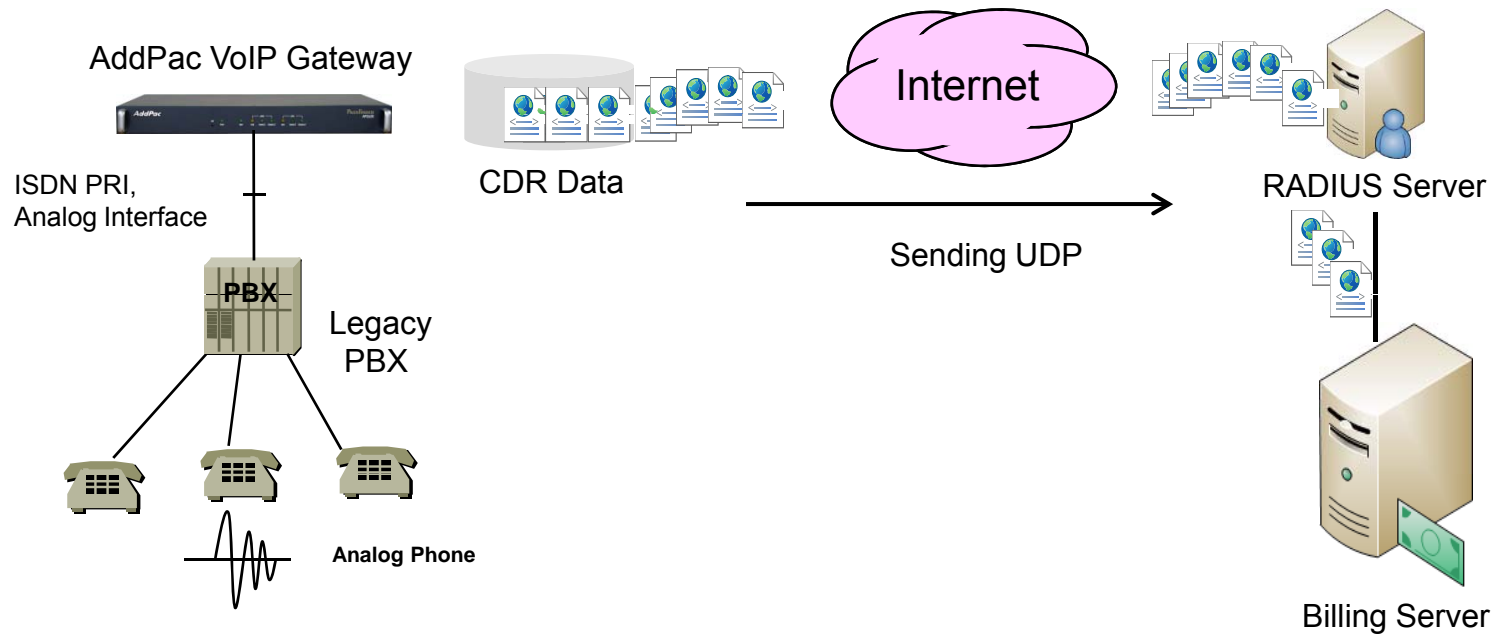

VoIP Gateway Series

CDR(Call Detail Record) Service Features

AddPac

AddPac Technology

Sales and Marketing

www.addpac.com

Contents

- Network Diagram for CDR Service
- VoIP Gateway CDR Features
- CDR over RADIUS Features
- CDR Data Field

Network Diagram

VoIP Gateway CDR Features

- AddPac VoIP Gateway Products support a feature of CDR(Call Detail Records)
 - CDR field parameters for RAIDUS Server
 - One CDR information is created when the call ends. It is composed of 60 data field values

CDR over RADIUS Features

CDR can be transmitted to RADIUS server by using VoIP Gateway Series RADIUS message.

CDR Data Field

Data Field Names	Description
cdrRecordType globalCallId_ClusterID globalCallId_callManagerId globalCallId_callId	Call Identifier (mandatory)
dateTimeOrigination dateTimeConnect dateTimeDisconnect duration	Timestamp and Duration
callingPartyNumber lastRedirectDn origCalledPartyNumber finalCalledPartyNumber	Extension Number
callingPartyNumberPartition lastRedirectDnPartition origCalledPartyNumberPartition finalCalledPartyNumberPartition	Partition Information
callingPartyLoginUserId finalCalledPartyLoginUserId	User Information
origDeviceName origNetAddr origNetPort origNodeid origSpan destDeviceName destNodeid destSpan destNetAddr destNetPort	Device Information