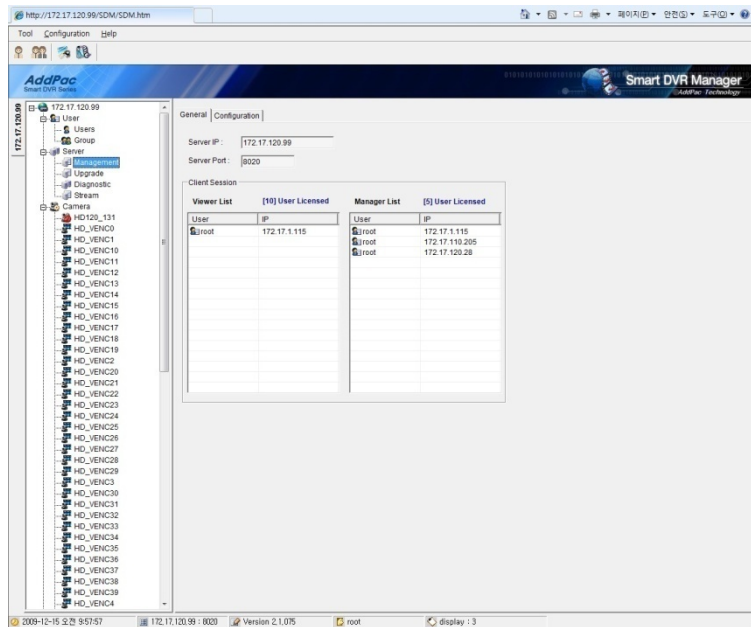

HD DVR Management Server

AP-SDMS Smart DVR Management Server

Web based SDM (screen capture)