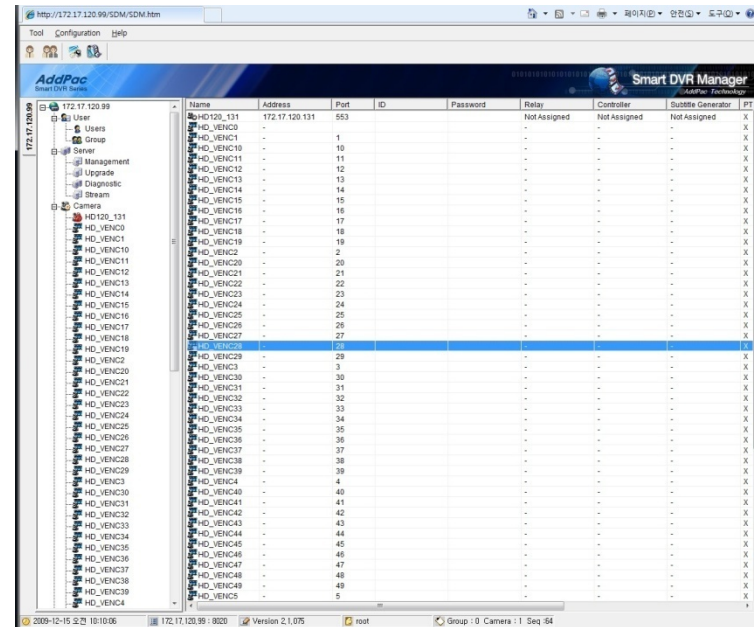

HD DVR Management Server

AP-SDMS Smart DVR Management Server

Web based SDM (screen capture)