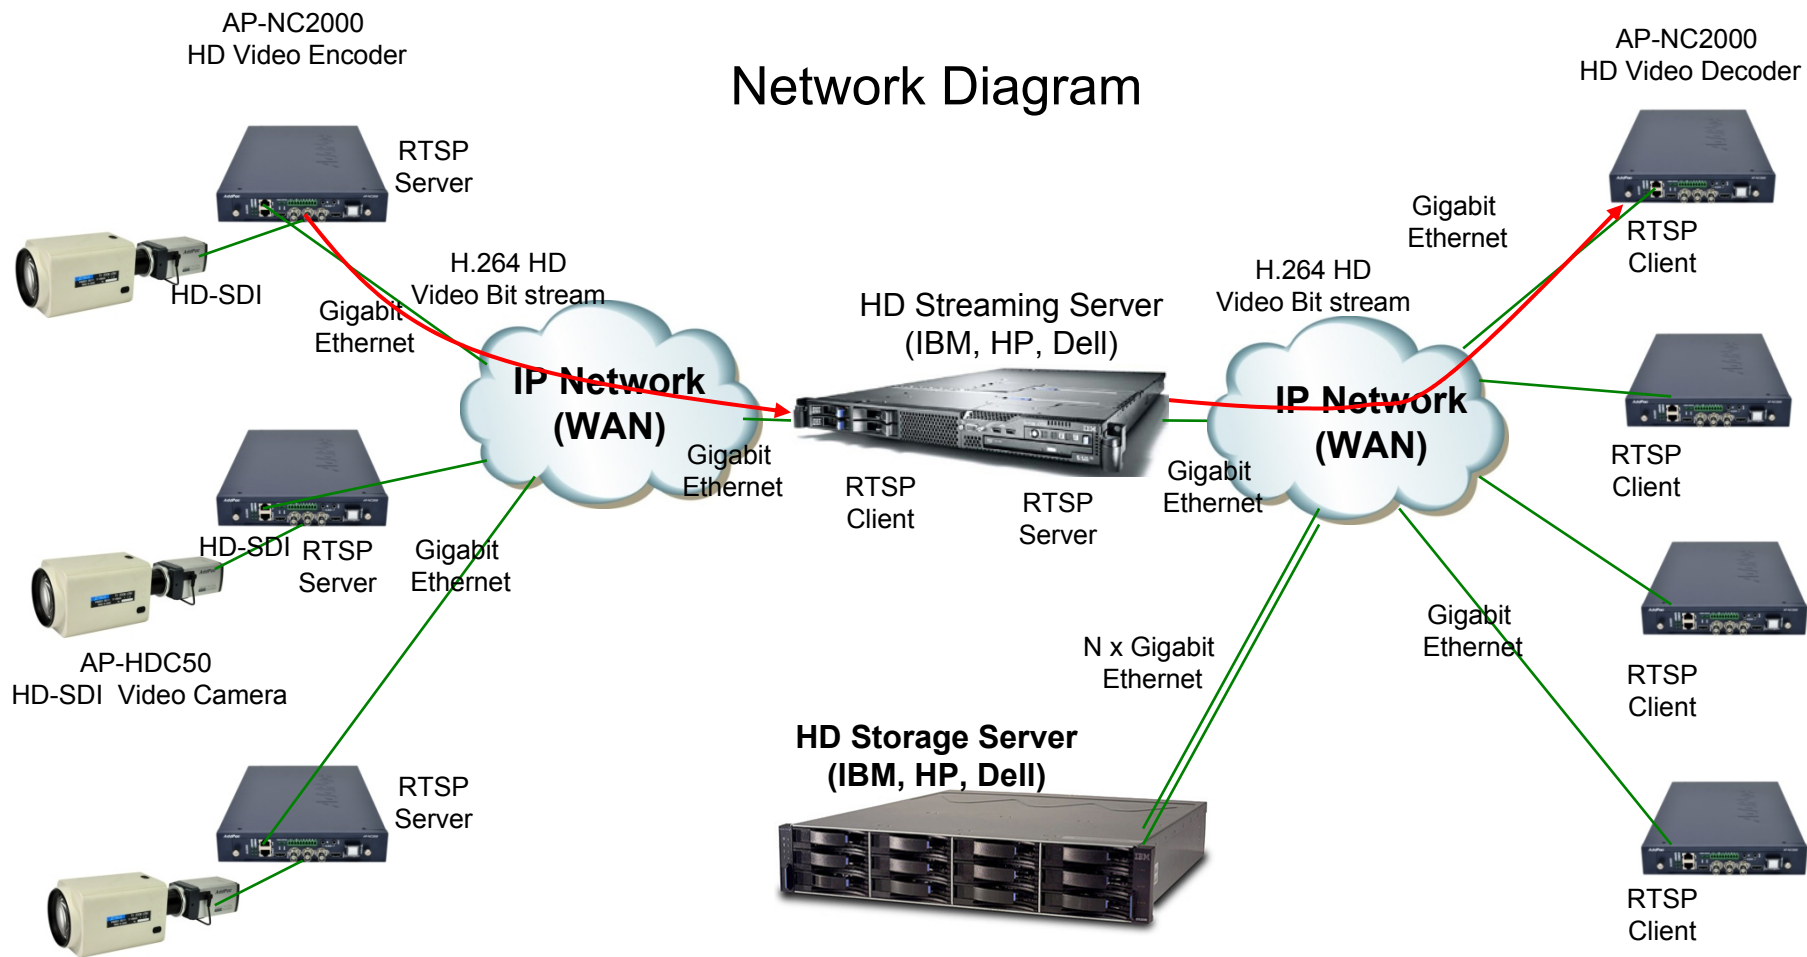

HD DVR Storage Server

AP-SDRS Smart DVR Recording Server

Network Diagram