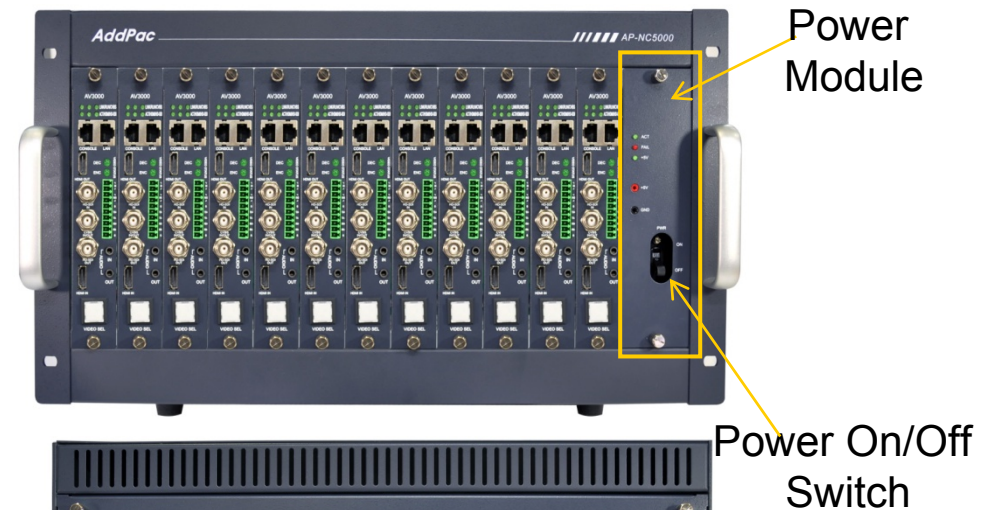

AP-NC5000 HD Video Codec

Main Features

- IP based Audio/Video Encoding/Decoding Solution
- Twelve(12) Slot for HD Video Modules
- Various HD Video Codec Modules Support
- H.264 HD Video Codec
- IP based Network Surveillance Solution
- High-performance Video, Audio, and Voice Service
- Firmware Upgradeable Architecture
- Video Solution with Outstanding Network Service Capability
- Audio/Video Privacy Protection
- Module Type Power Supply

HD Video Codec (HD-SDI)

AP-NC5000 HD Video Codec

Hardware Specification

AP-NC5000 Front View

AV3000 HD Video Module

AC Power Inlet

AP-NC5000 Back Side

HD Subtitle Generator