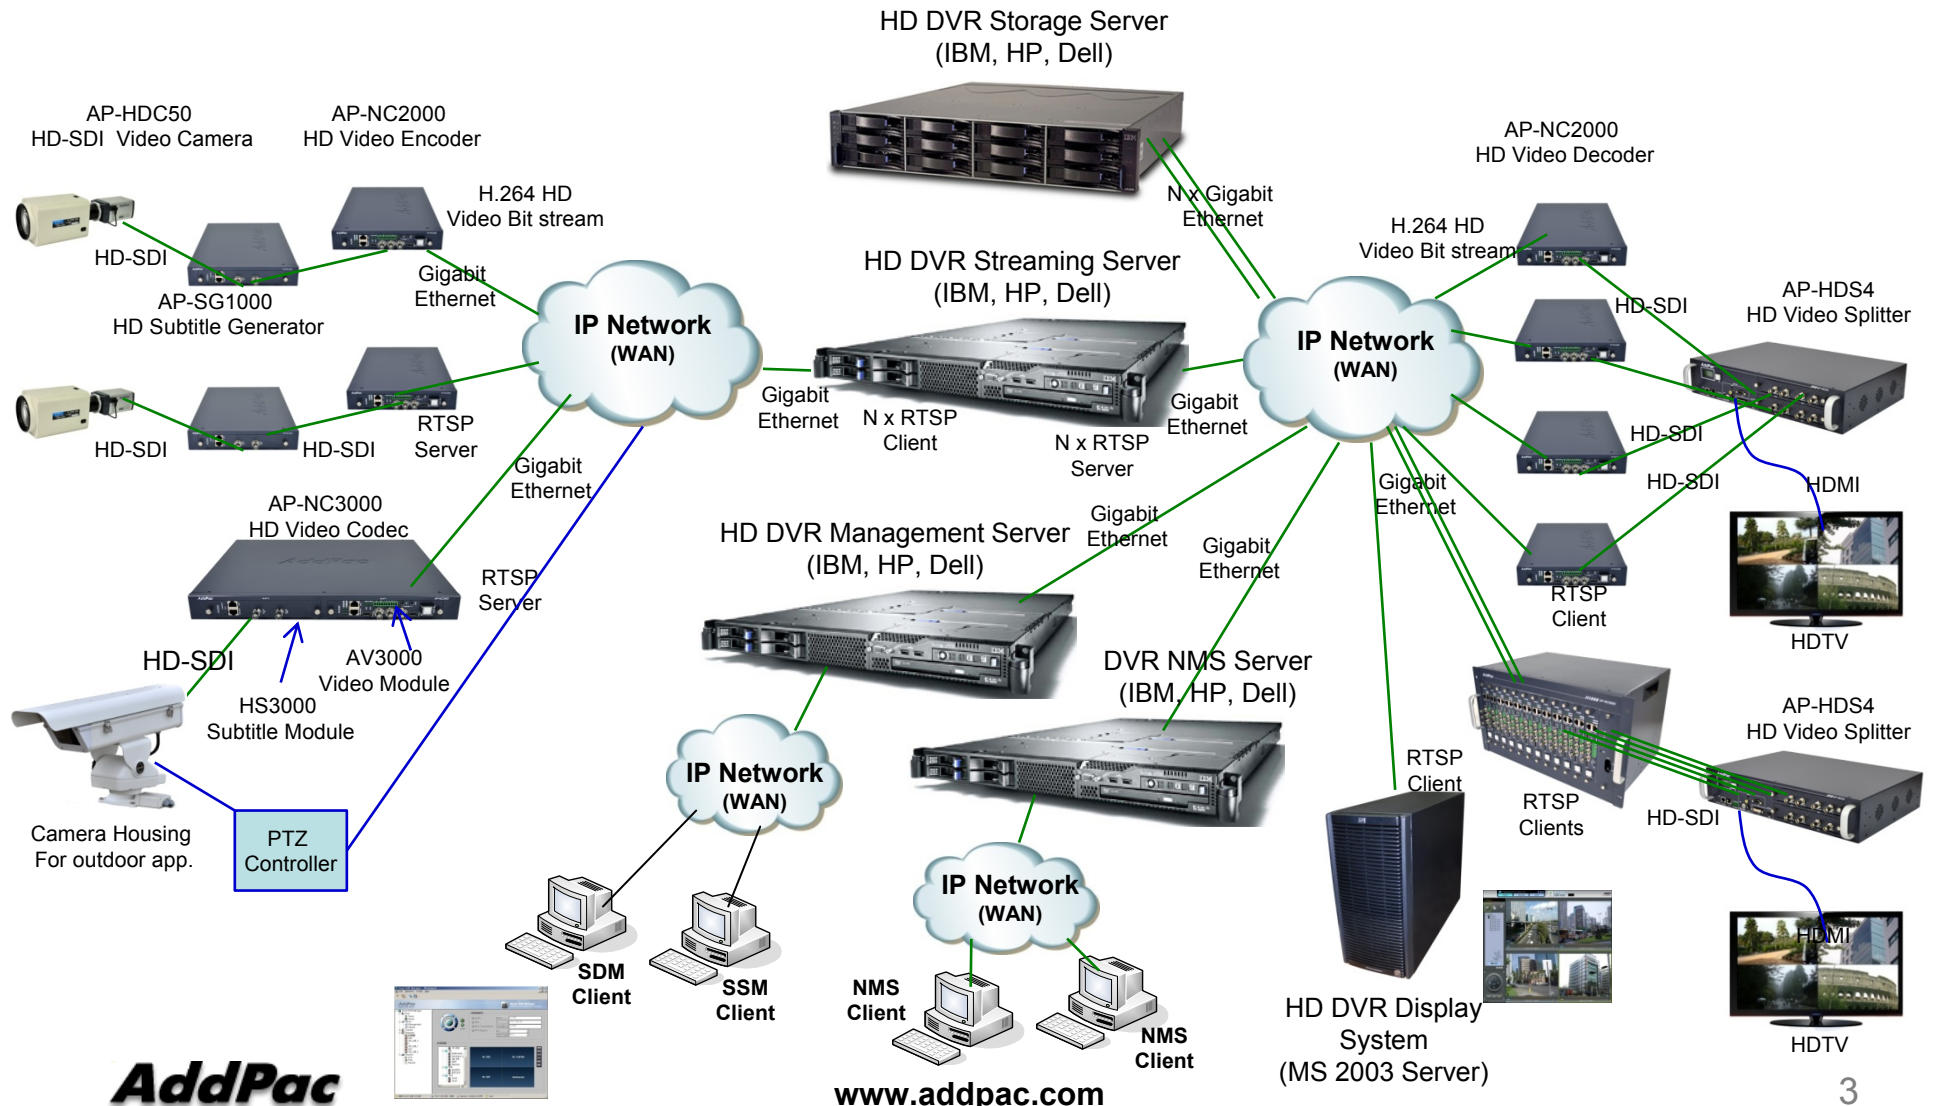

Large Scale HD Network DVR Solution

AddPac

AddPac Technology

2009, Sales and Marketing

Contents

- HD Network DVR Service Diagram
- HD Network DVR Solution Components
 - HD Camera (HD-SDI)
 - HD Camera Housing with PTZ Controller (outsourcing)
 - HD Video Codecs (H.264, RTSP)
 - HD Subtitle Generator (HD-SDI)
 - HD Video Splitter (4 Ch HD-SDI Input)
 - HD DVR Streaming Server
 - HD DVR Storage Server
 - HD DVR Display System : MS-Window based HD Viewer
 - HD DVR Management Server
 - NMS (Network Management System) for DVR Systems

HD Network DVR Service Diagram

HD Network DVR Solution Components

HD Camera (HD-SDI)

HD Camera (HD-SDI)

AP-HDC50 HD Camera

Main Features

- High-End HD Video Camera Features
- 1/3" Progressive Scan CCD Image Sensor
- 1.3 Mega Pixel Camera
- 720P(1280x720)/30frame Video Resolution Support
- External PAN/TILT/Zoom Housing Features
- C/CS Mount Support for High-End External Zoom Lens
- HD-SDI Digital Video Output Interface

HD Video Splitter

AP-HDS4 HD-SDI 4 Layout Video Splitter

HD Video Splitter Service Diagram

HD DVR Streaming Server (AP-SDSS)

HD DVR Streaming Server

AP-SDSS Smart DVR Streaming Server

Main Features

- RTSP based HD Streaming Server
- Linux based Commercial Server Platform
- RTSP Server & Client Architecture
- HD Video Encoder, HD Video Decoder, HD Storage Server, HD Display Server Interworking
- Maximum 64 Channel HD Video Bit-Stream Input (~8 Mbps/ch)
- Maximum 128 Channel HD Video Bit-Stream Output
- Server Function for Web based Smart DVR Manager
- Video Solution with Outstanding Network Service Capability