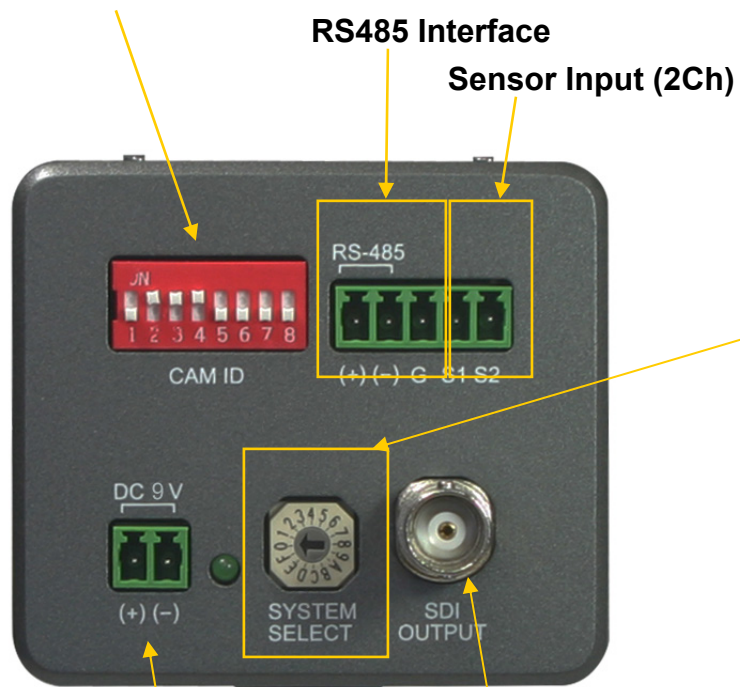

HD Network DVR Service Diagram

HD Network DVR Solution Components

HD Camera (HD-SDI)

HD Camera (HD-SDI)

AP-HDC50 HD Camera

Main Features

- High-End HD Video Camera Features
- 1/3" Progressive Scan CCD Image Sensor
- 1.3 Mega Pixel Camera
- 720P(1280x720)/30frame Video Resolution Support
- External PAN/TILT/Zoom Housing Features
- C/CS Mount Support for High-End External Zoom Lens
- HD-SDI Digital Video Output Interface

HD Camera (HD-SDI)

AP-HDC100 HD Camera

Main Features

- High-End HD Video Camera Features
- CMOS Sensor, 2Mega Pixel Camera
- Various Video Format Support (ex; 1080i/59.94)
- External PAN/TILT/Zoom Housing Features
- Optical 10 x Zoom, Digital 12 x Zoom Camera
- HD-SDI Digital Video Output Interface

HD Camera (HD-SDI)

AP-HDC100 HD Camera

Hardware Specification

- **Image Sensor**
 - CMOS, 2Mega Pixel
- **Video Format : 8 Format**
 - HD : 1080i/59.94, 1080i/50, 720p/59.94, 720p/50
 - SD :
- **Video Output**
 - HD-SDI
- **Lens**
 - Auto Focus 10 x Optical Zoom, 12 x Digital Zoom
- **Communication Protocol**
 - VISCA
- **Position Preset**

HD Camera (HD-SDI)

AP-HDC100 HD Camera

Hardware Specification

Camera ID for RS485 communication

DC 9V Power Input

HD-SDI Video Output

System Select Switch

Video Signal	70	01	1080i/59.94 (Initial Setting)
		02	720p/59.94
		03	NTSC(CROP)
		04	NTSC(SQ)
		11	1080i/50
		12	720p/50
		13	PAL(CROP)
		14	PAL(SQ)