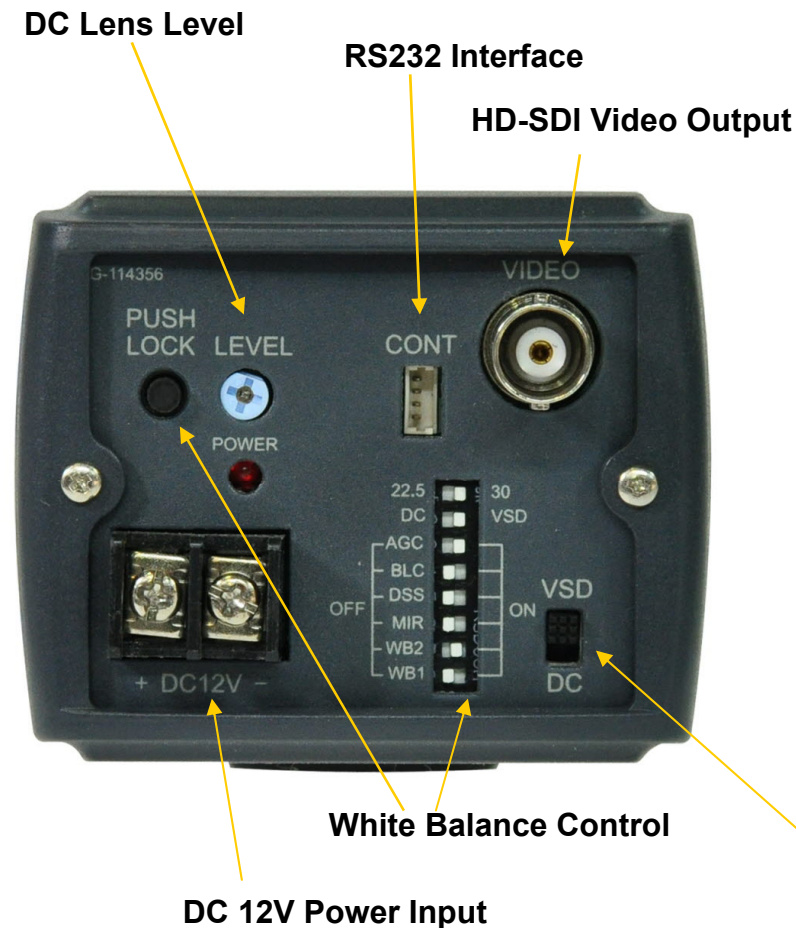

HD Network DVR Service Diagram

HD Network DVR Solution Components

HD Camera (HD-SDI)

HD Camera (HD-SDI)

AP-HDC50 HD Camera

Main Features

- High-End HD Video Camera Features
- 1/3" Progressive Scan CCD Image Sensor
- 1.3 Mega Pixel Camera
- 720P(1280x720)/30frame Video Resolution Support
- External PAN/TILT/Zoom Housing Features
- C/CS Mount Support for High-End External Zoom Lens
- HD-SDI Digital Video Output Interface

HD Camera (HD-SDI)

AP-HDC50 HD Camera

Hardware Specification

C/CS Mount Available

External Zoom Lens

HD Camera (HD-SDI)

AP-HDC50 HD Camera

Hardware Specification

CCD	1/3" Progressive Scan CCD Image Sensor
Pixel	1.3 Mega Pixel
Scanning	Progressive Scan
S/N Ratio	More than 50dB
Min. illumination	DSS off : 1.0 lx(F1.2, 30 IRE, AGC On) DSS on : 0.1 lx
AGC	On/Off
BLC	On/Off
DSS	On/Off
H-Mirror	On/Off
White Balance	Support ATW, AWC, One-Push
Lens Mount	C/CS Mount Available
Lens Control	Supports VSD and DC lens

HD Camera (HD-SDI)

AP-HDC100 HD Camera

Hardware Specification

Camera ID for RS485 communication

DC 9V Power Input

HD-SDI Video Output

System Select Switch

Video Signal	70	01	1080i/59.94 (Initial Setting)
		02	720p/59.94
		03	NTSC(CROP)
		04	NTSC(SQ)
		11	1080i/50
		12	720p/50
		13	PAL(CROP)
		14	PAL(SQ)