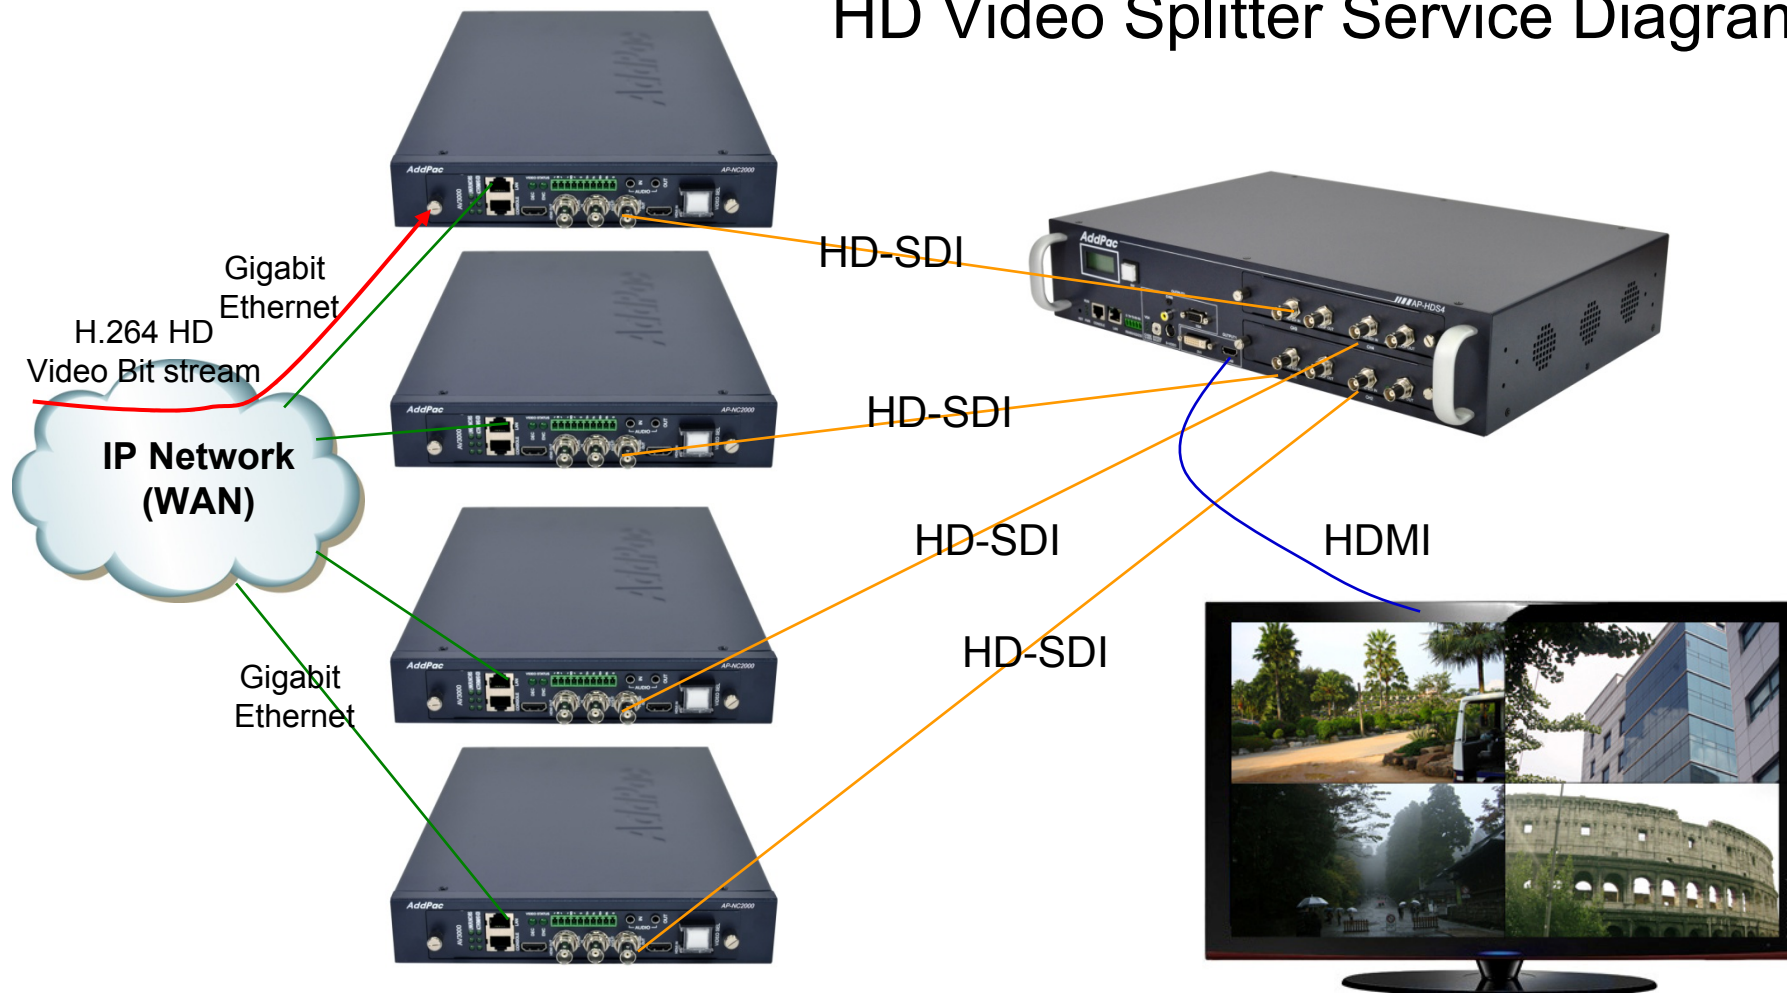

AP-SG1000 HD Subtitle Generator

High-end
DSP

HS3000 HD-SDI Subtitle Generation Module Specification

HD Video Splitter

HD Video Splitter

AP-HDS4 HD-SDI 4 Layout Video Splitter

Main Features

- HD-SDI Video Splitter Service Features
- Four(4) Channel HD-SDI Video Input (720P)
- One(1) Channel HDMI or DVI Video Output for HDTV Display
- HD-SDI Two(2)-Port Input Module
- IP based Network Surveillance Solution
- High-performance Video, Audio, and Voice Service
- Firmware Upgradeable Architecture
- Video Solution with Outstanding Network Service Capability
- Internal Power Supply Adaptor

HD Video Splitter

AP-HDS4 HD-SDI 4 Layout Video Splitter

Hardware Specification

AP-HDS4 Front View

Two(2) Channel HD-SDI Video Input Module

Power On/Off Switch

AP-HDS4 Back Side

AC Power Supply

HD Video Splitter

AP-HDS4 HD-SDI 4 Layout Video Splitter

HD Video Splitter Service Diagram

HD DVR Streaming Server (AP-SDSS)

HD DVR Streaming Server

AP-SDSS Smart DVR Streaming Server

Main Features

- RTSP based HD Streaming Server
- Linux based Commercial Server Platform
- RTSP Server & Client Architecture
- HD Video Encoder, HD Video Decoder, HD Storage Server, HD Display Server Interworking
- Maximum 64 Channel HD Video Bit-Stream Input (~8 Mbps/ch)
- Maximum 128 Channel HD Video Bit-Stream Output
- Server Function for Web based Smart DVR Manager
- Video Solution with Outstanding Network Service Capability