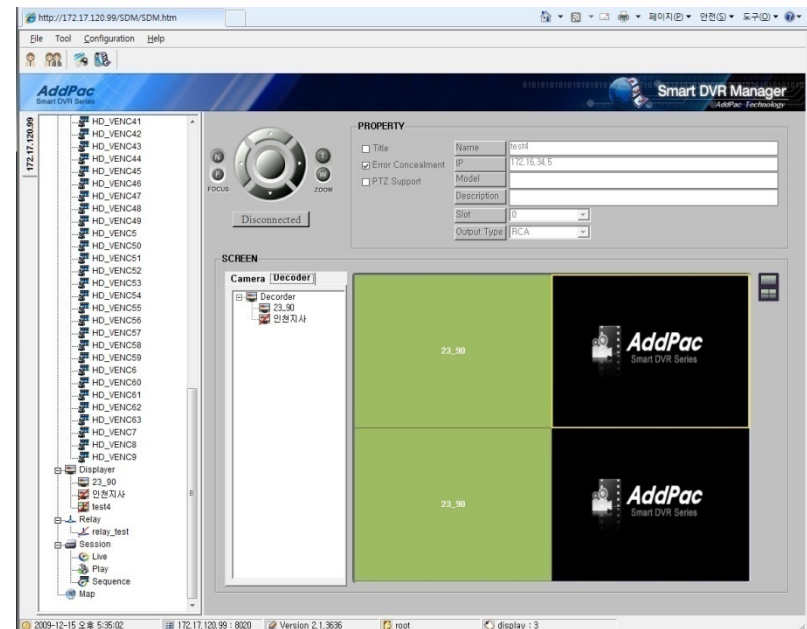

- Login Management
- User and Group Management
- Management Server
 - CPU, Memory Utilization
 - Server IP address, Port , etc
- Network Camera Management
 - Registration, Model, IP address, PTZ Support, Video Encoder Control, etc

HD DVR Management Server

AP-SDMS Smart DVR Management Server

Web based SDM (screen capture)

HD DVR Management Server

AP-SDMS Smart DVR Management Server

Web based SDM (screen capture)

HD DVR Management Server

AP-SDMS Smart DVR Management Server

Web based SDM (screen capture)

HD DVR Display System (AP-SDDS)

HD DVR Display System

AP-SDMS Smart DVR Display System

Main Features

- MS 2003 Window Server High Performance H/W Platform
- Web based SDV(Smart DVR Viewer) Support (RTSP & Web Client)
- H.264 HD (720P) Video Decoding
- RTSP Streaming Protocol support
- Smart DVR Streaming Server Interworking (RTSP & Web Server)
- Smart DVR Management Server Interworking for PTZ Controller
- Video Solution with Outstanding Network Service Capability