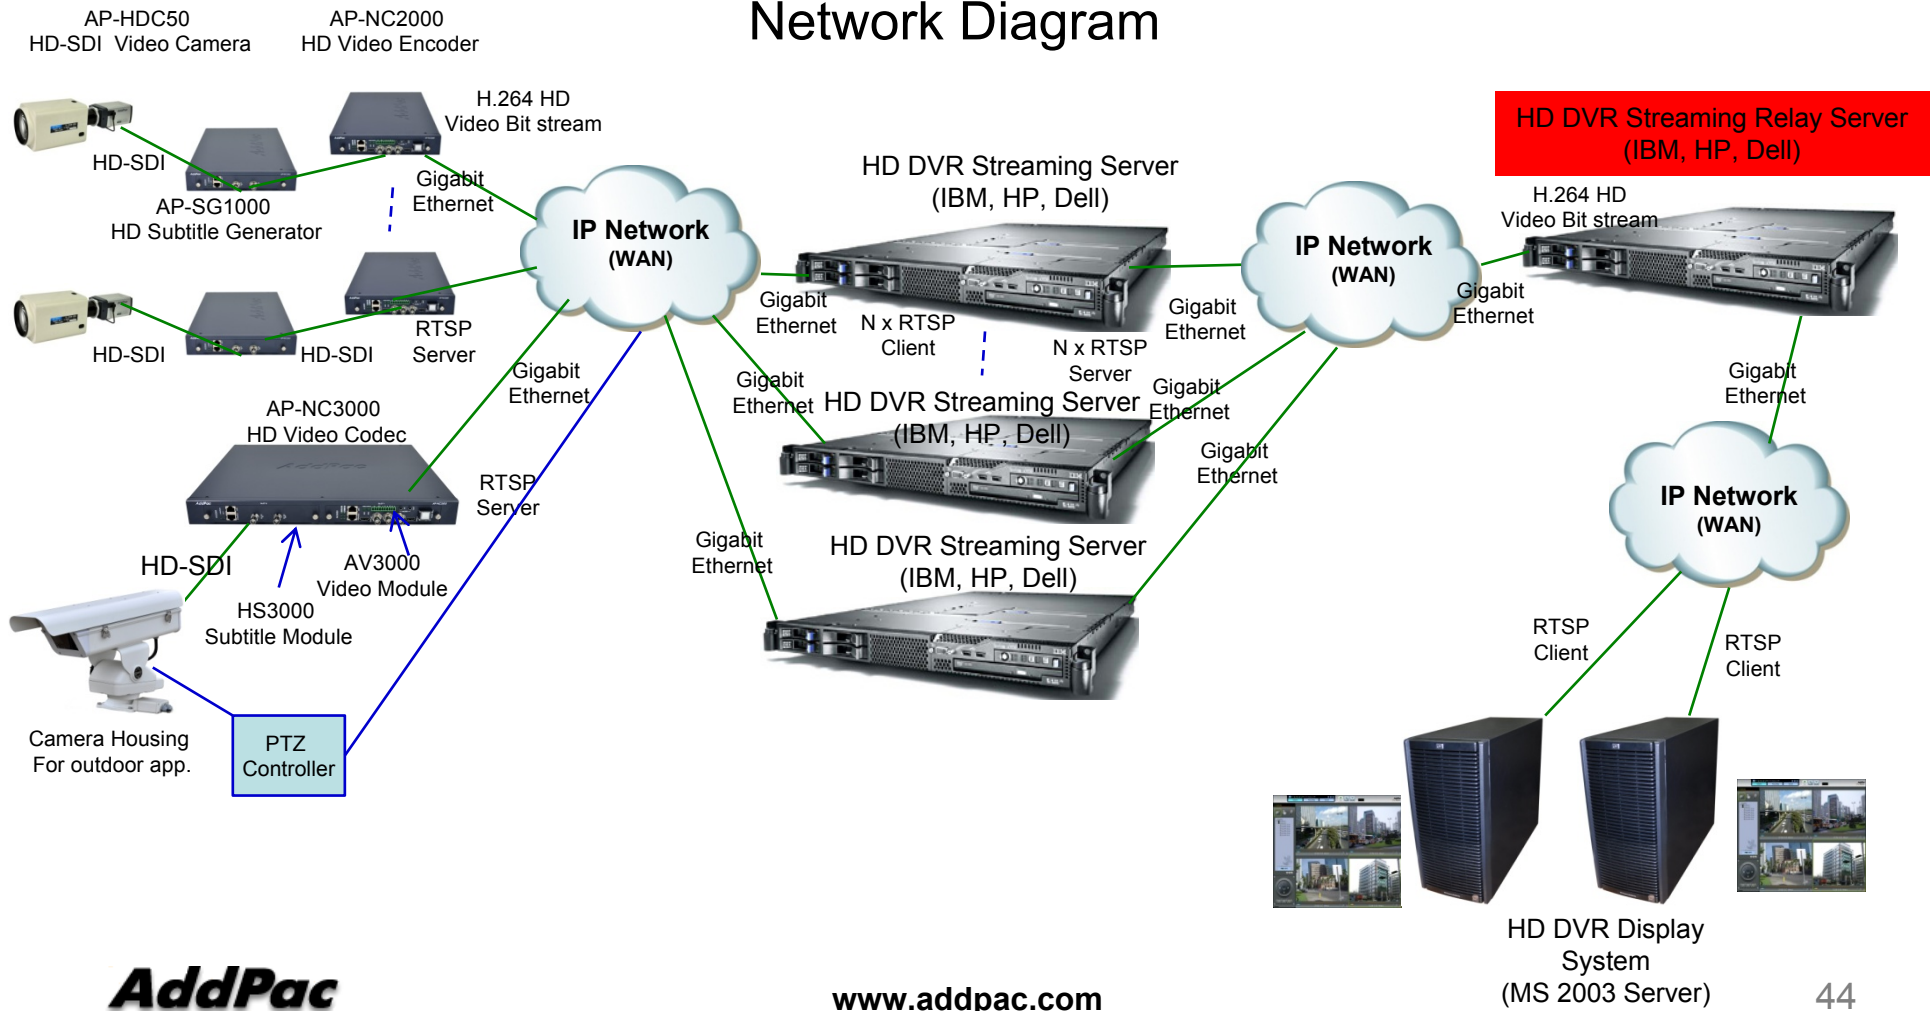

HD Video Splitter

AP-HDS4 HD-SDI 4 Layout Video Splitter

Hardware Specification

AP-HDS4 Front View

Two(2) Channel HD-SDI Video Input Module

Power On/Off Switch

AP-HDS4 Back Side

AC Power Supply

HD Video Splitter

AP-HDS4 HD-SDI 4 Layout Video Splitter

HD Video Splitter Service Diagram

HD DVR Streaming Server (AP-SDSS)

HD DVR Streaming Server

AP-SDSS Smart DVR Streaming Server

Main Features

- RTSP based HD Streaming Server
- Linux based Commercial Server Platform
- RTSP Server & Client Architecture
- HD Video Encoder, HD Video Decoder, HD Storage Server, HD Display Server Interworking
- Maximum 64 Channel HD Video Bit-Stream Input (~8 Mbps/ch)
- Maximum 128 Channel HD Video Bit-Stream Output
- Server Function for Web based Smart DVR Manager
- Video Solution with Outstanding Network Service Capability

HD DVR Streaming Server

AP-SDSS Smart DVR Streaming Server

Network Diagram

HD DVR Streaming Relay Server (AP-SDSRS)

HD DVR Streaming Relay Server

AP-SDSRS Smart DVR Streaming Relay Server

Main Features

- RTSP based HD Streaming Relay Server
- Linux based Commercial Server Platform
- RTSP Server & Client Architecture
- HD Streaming Server, HD Display Server Interworking
- Maximum 64 Channel HD Video Bit-Stream Input (~8 Mbps/ch)
- Maximum 128 Channel HD Video Bit-Stream Output
- Maximum 128 Input, 256 Output Channel (D1)
- Camera Database Information Support
- Smart DVR Viewer Support
- Video Solution with Outstanding Network Service Capability

HD DVR Streaming Relay Server

AP-SDSRS Smart DVR Streaming Relay Server

Network Diagram

HD DVR Storage Server (AP-SDRS)

HD DVR Storage Server

AP-SDRS Smart DVR Recording Server

Main Features

- RTSP based HD Storage Server
- Linux based Commercial Server Platform
- RTSP Server & Client Architecture
- HD Display System Interworking
- HDD Capacity : User Requirement
- Server Function for Web based Smart DVR Manager
- Video Solution with Outstanding Network Service Capability