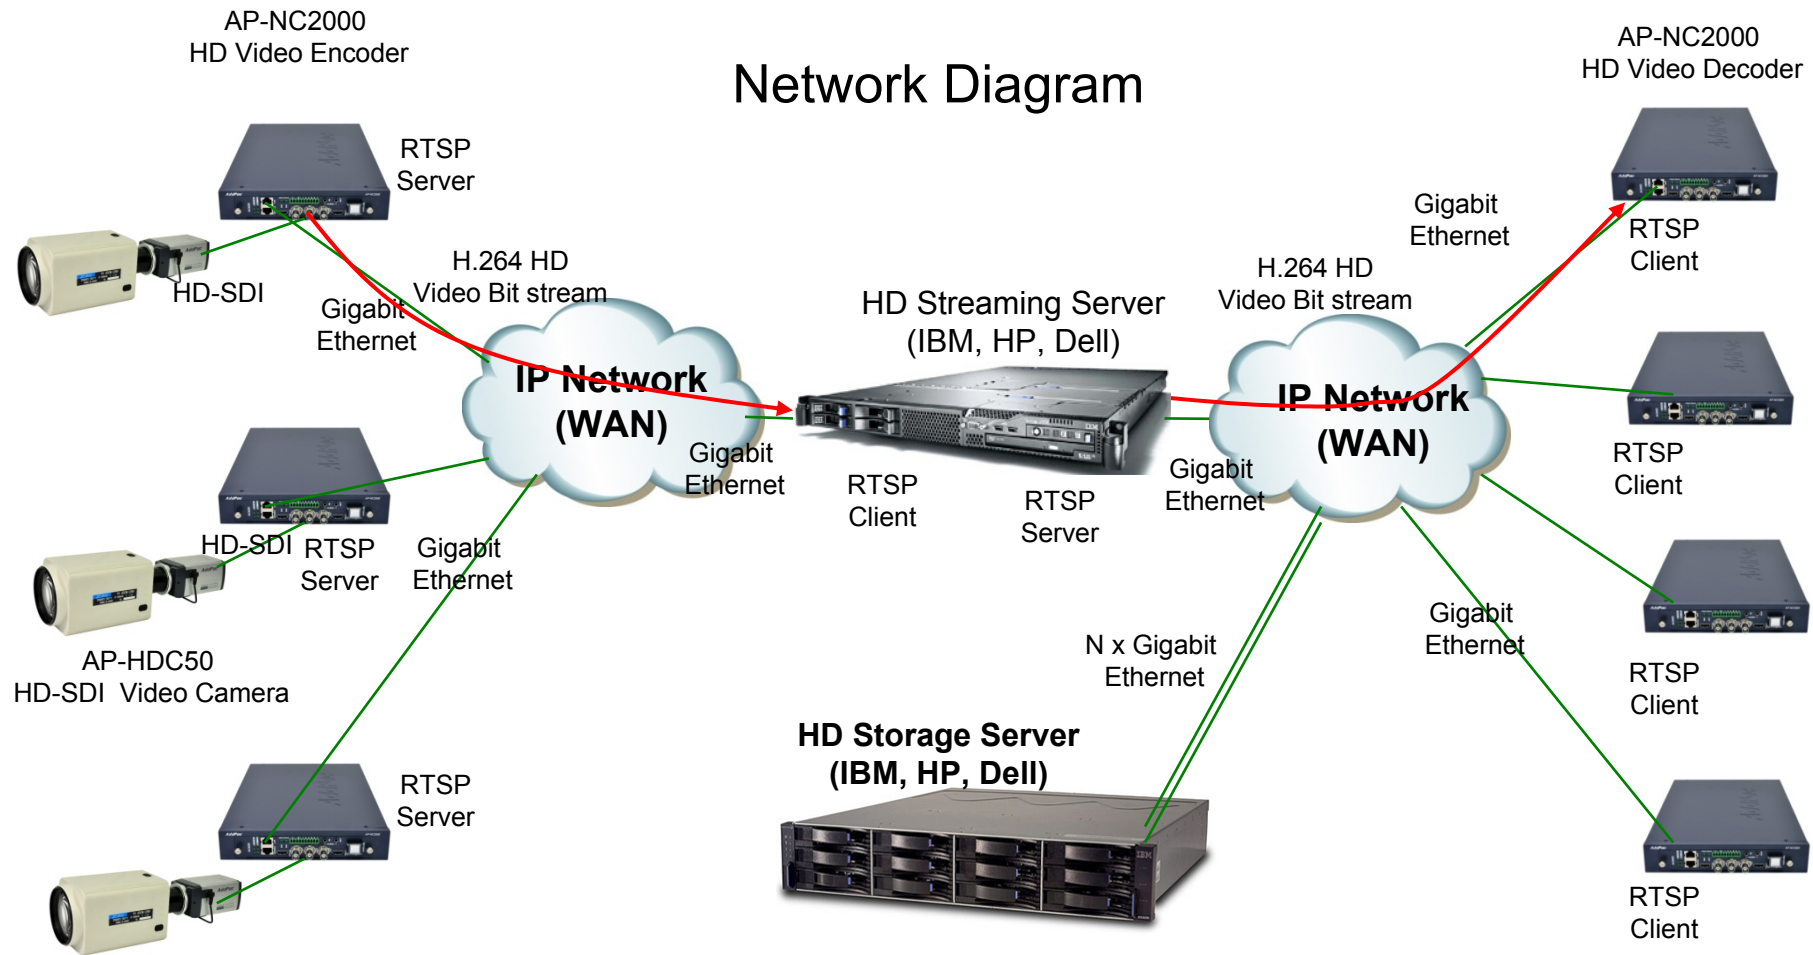

HD DVR Storage Server

AP-SDRS Smart DVR Recording Server

Network Diagram