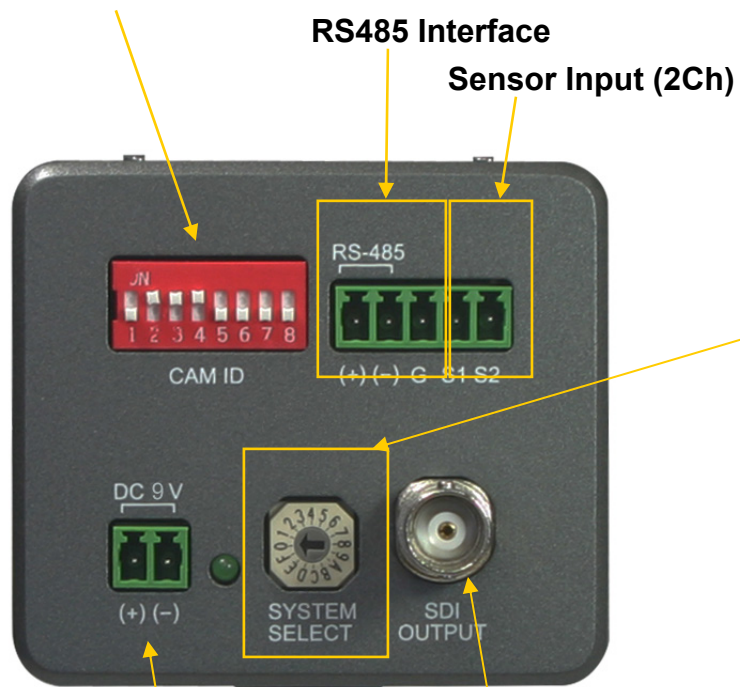

HD Camera (HD-SDI)

AP-HDC100 HD Camera

Main Features

- High-End HD Video Camera Features
- CMOS Sensor, 2Mega Pixel Camera
- Various Video Format Support (ex; 1080i/59.94)
- External PAN/TILT/Zoom Housing Features
- Optical 10 x Zoom, Digital 12 x Zoom Camera
- HD-SDI Digital Video Output Interface

HD Camera (HD-SDI)

AP-HDC100 HD Camera

Hardware Specification

- **Image Sensor**
 - CMOS, 2Mega Pixel
- **Video Format : 8 Format**
 - HD : 1080i/59.94, 1080i/50, 720p/59.94, 720p/50
 - SD :
- **Video Output**
 - HD-SDI
- **Lens**
 - Auto Focus 10 x Optical Zoom, 12 x Digital Zoom
- **Communication Protocol**
 - VISCA
- **Position Preset**

HD Camera (HD-SDI)

AP-HDC100 HD Camera

Hardware Specification

Camera ID for RS485 communication

DC 9V Power Input

HD-SDI Video Output

System Select Switch

Video Signal	70	01	1080i/59.94 (Initial Setting)
		02	720p/59.94
		03	NTSC(CROP)
		04	NTSC(SQ)
		11	1080i/50
		12	720p/50
		13	PAL(CROP)
		14	PAL(SQ)