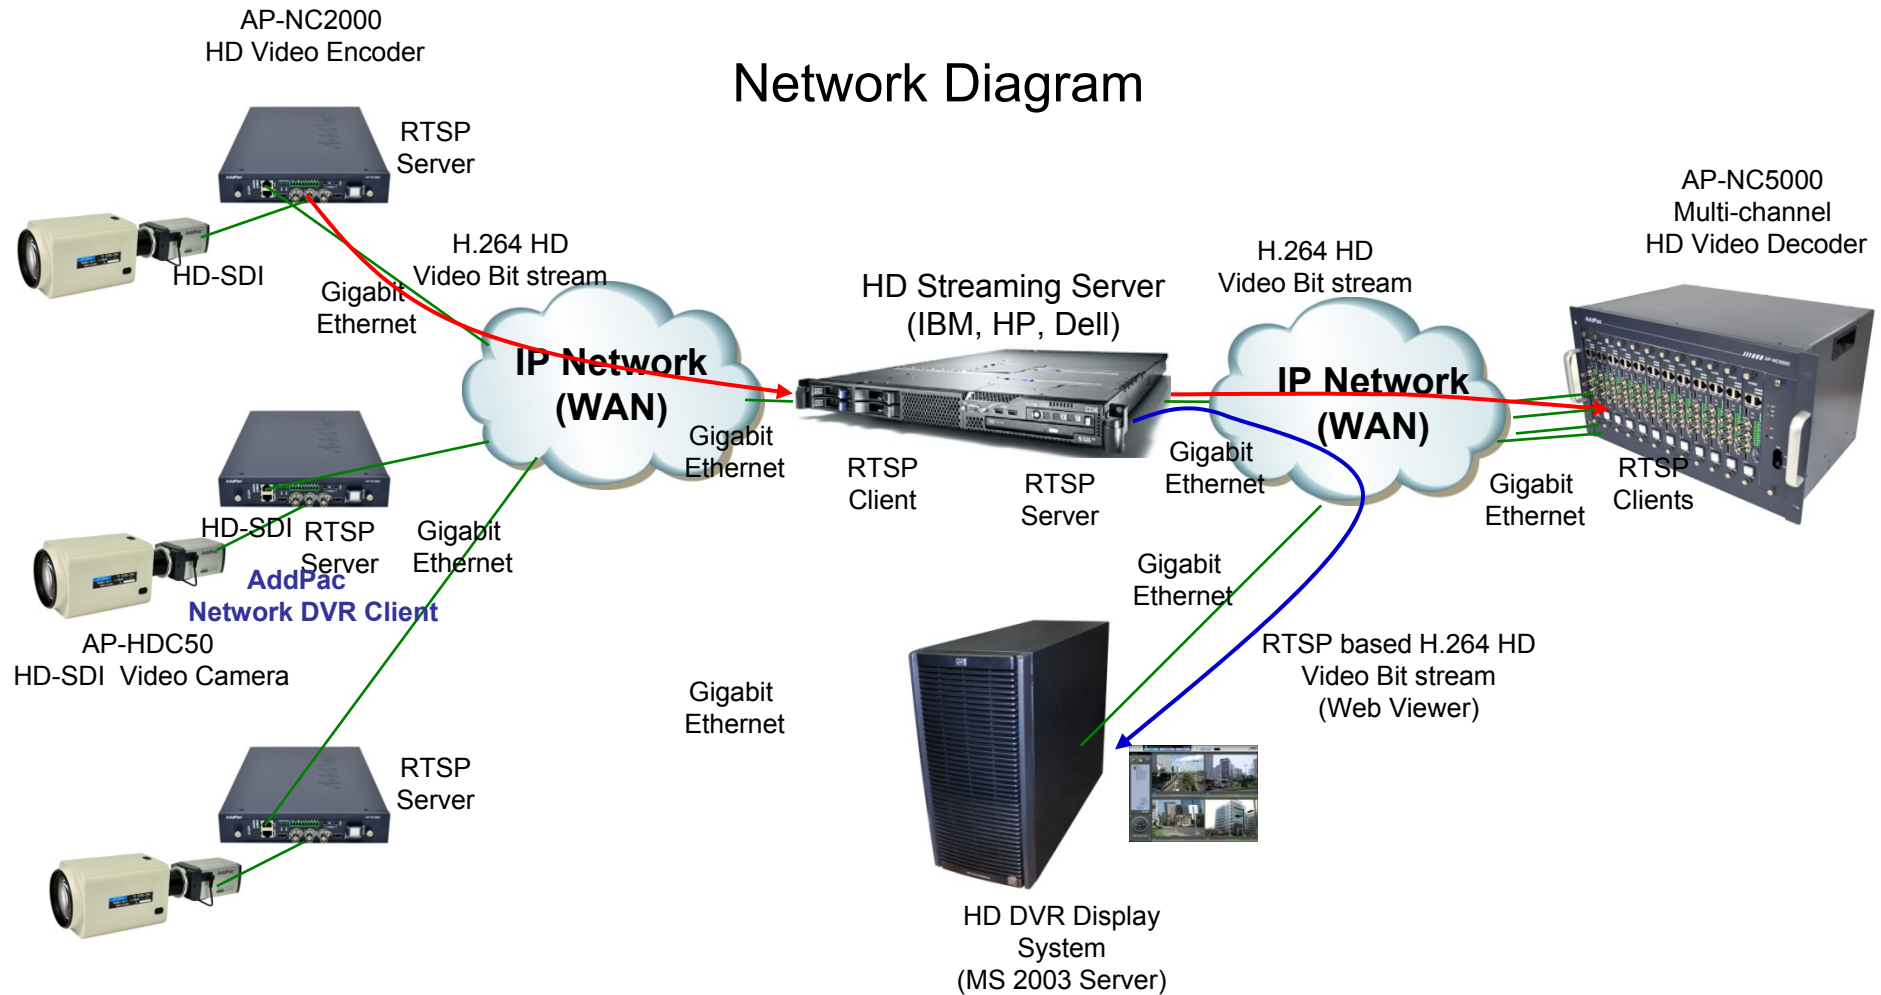

HD DVR Management Server

AP-SDMS Smart DVR Management Server

Web based SDM (screen capture)

HD DVR Management Server

AP-SDMS Smart DVR Management Server

Web based SDM (screen capture)

HD DVR Management Server

AP-SDMS Smart DVR Management Server

Web based SDM (screen capture)

HD DVR Display System (AP-SDDS)

HD DVR Display System

AP-SDMS Smart DVR Display System

Main Features

- MS 2003 Window Server High Performance H/W Platform
- Web based SDV(Smart DVR Viewer) Support (RTSP & Web Client)
- H.264 HD (720P) Video Decoding
- RTSP Streaming Protocol support
- Smart DVR Streaming Server Interworking (RTSP & Web Server)
- Smart DVR Management Server Interworking for PTZ Controller
- Video Solution with Outstanding Network Service Capability

HD DVR Display System

AP-SDMS Smart DVR Display System

Network Diagram

HD DVR Display System

AP-SDMS Smart DVR Display System

Web based SDM (screen capture)

Ordering Information

- **Large Scale HD Network DVR Solution**
- **Including 1 Year Hardware Warranty**
- **Product Documents**
 - Install and Operation Guide (PDF)
- **Pricing**
 - AddPac Technology Regional Sales Manager
 - Authorized Sales and Marketing Representatives
 - Please Contact www.addpac.com