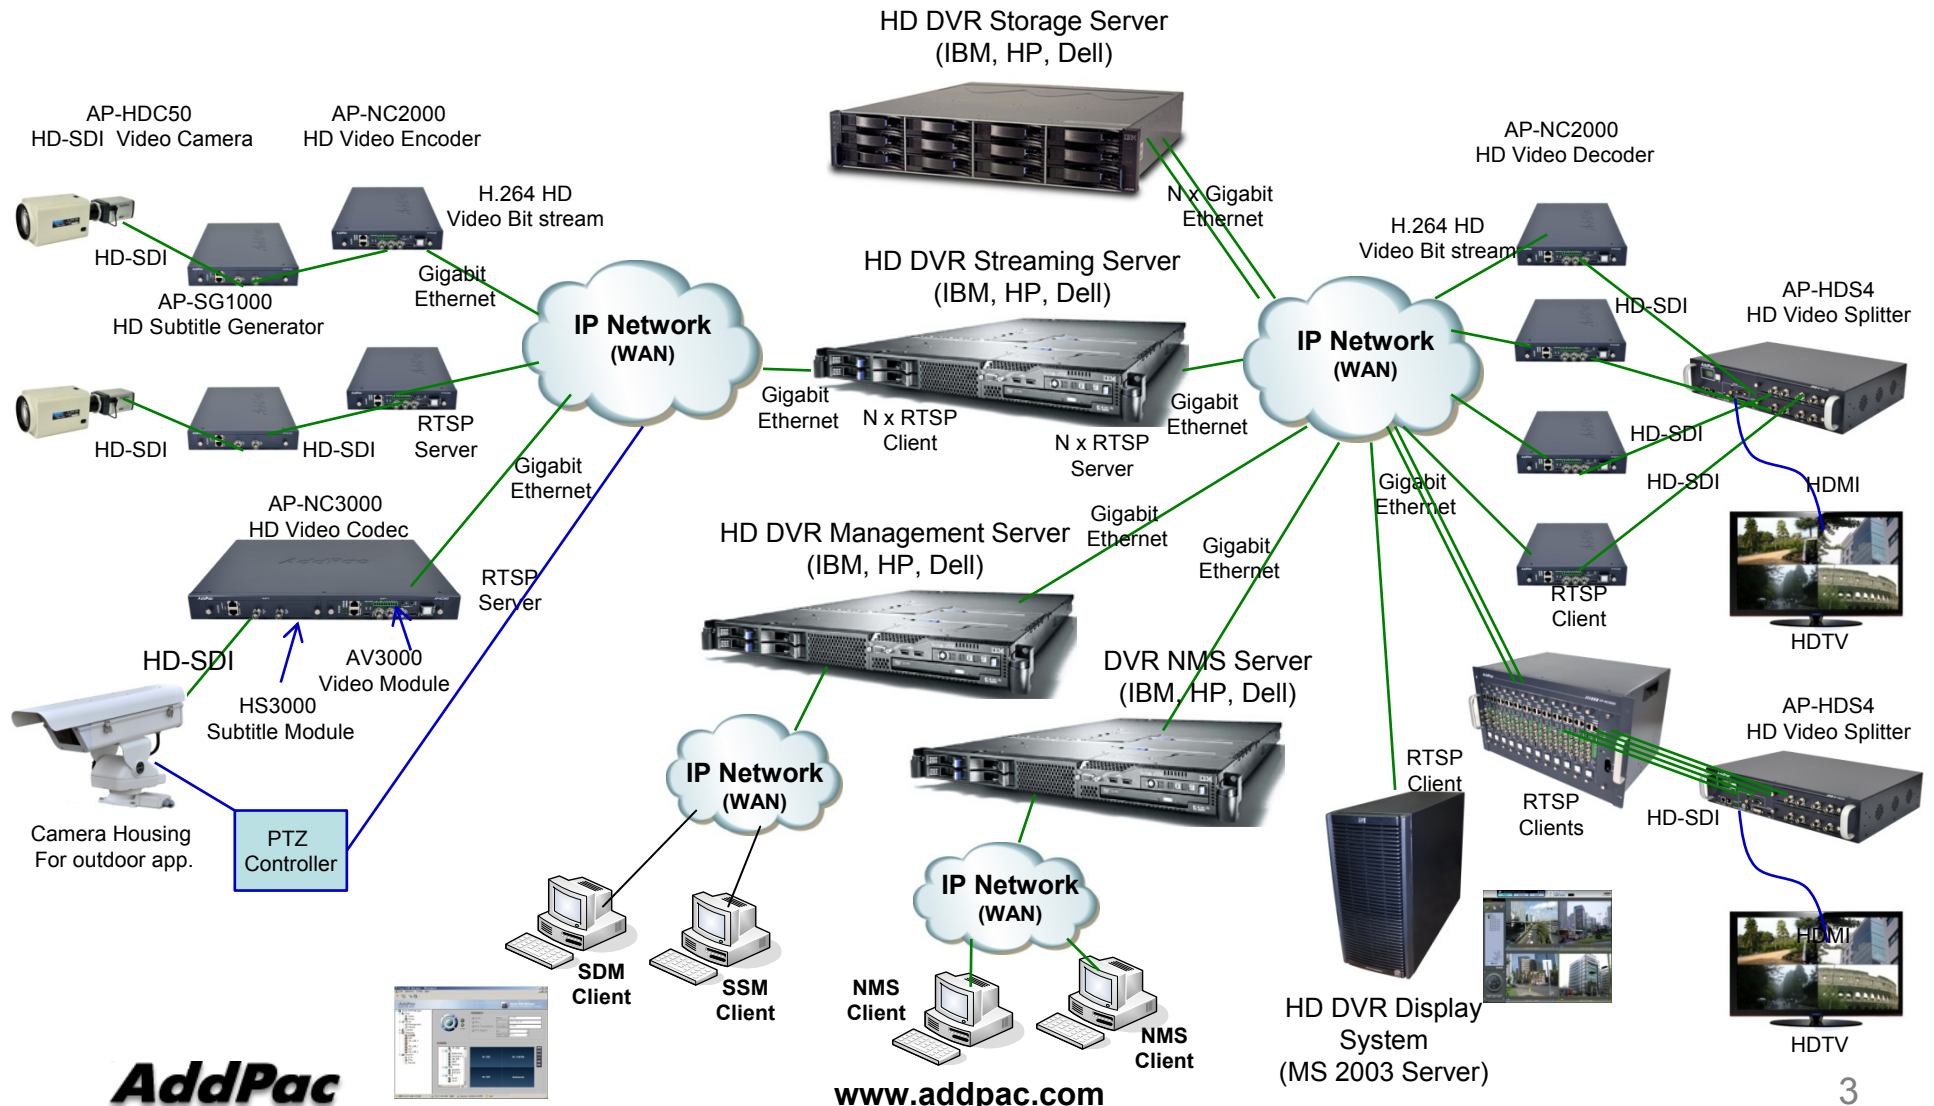

Large Scale HD Network DVR Solution

AddPac

AddPac Technology

2009, Sales and Marketing

Contents

- HD Network DVR Service Diagram
- HD Network DVR Solution Components
 - HD Camera (HD-SDI)
 - HD Camera Housing with PTZ Controller (outsourcing)
 - HD Video Codecs (H.264, RTSP)
 - HD Subtitle Generator (HD-SDI)
 - HD Video Splitter (4 Ch HD-SDI Input)
 - HD DVR Streaming Server
 - HD DVR Storage Server
 - HD DVR Display System : MS-Window based HD Viewer
 - HD DVR Management Server
 - NMS (Network Management System) for DVR Systems

HD Network DVR Service Diagram

AddPac

www.addpac.com

HD Network DVR Solution Components

HD Camera (HD-SDI)

HD Camera (HD-SDI)

AP-HDC50 HD Camera

Main Features

- High-End HD Video Camera Features
- 1/3" Progressive Scan CCD Image Sensor
- 1.3 Mega Pixel Camera
- 720P(1280x720)/30frame Video Resolution Support
- External PAN/TILT/Zoom Housing Features
- C/CS Mount Support for High-End External Zoom Lens
- HD-SDI Digital Video Output Interface

HD Video Splitter

AP-HDS4 HD-SDI 4 Layout Video Splitter

HD Video Splitter Service Diagram

HD DVR Streaming Server (AP-SDSS)

HD DVR Streaming Server

AP-SDSS Smart DVR Streaming Server

Main Features

- RTSP based HD Streaming Server
- Linux based Commercial Server Platform
- RTSP Server & Client Architecture
- HD Video Encoder, HD Video Decoder, HD Storage Server, HD Display Server Interworking
- Maximum 64 Channel HD Video Bit-Stream Input (~8 Mbps/ch)
- Maximum 128 Channel HD Video Bit-Stream Output
- Server Function for Web based Smart DVR Manager
- Video Solution with Outstanding Network Service Capability