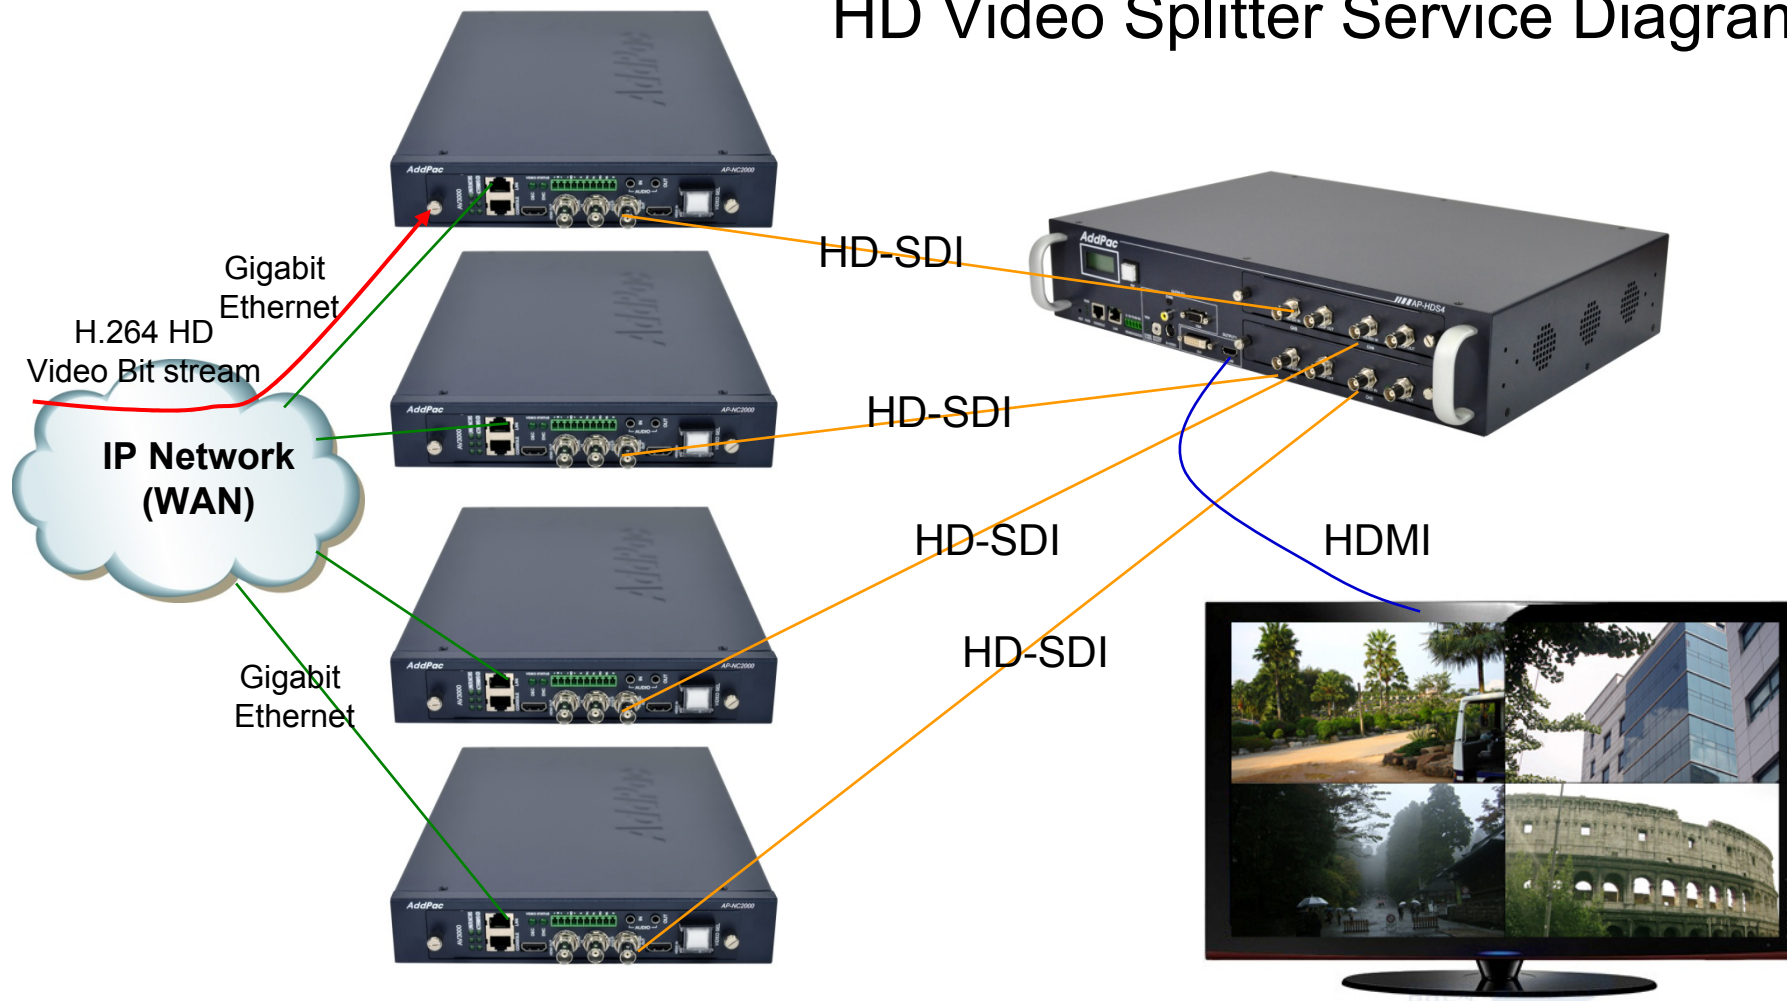

AP-SG1000 HD Subtitle Generator

High-end
DSP

HS3000 HD-SDI Subtitle Generation Module Specification

HD Video Splitter

HD Video Splitter

AP-HDS4 HD-SDI 4 Layout Video Splitter

Main Features

- HD-SDI Video Splitter Service Features
- Four(4) Channel HD-SDI Video Input (720P)
- One(1) Channel HDMI or DVI Video Output for HDTV Display
- HD-SDI Two(2)-Port Input Module
- IP based Network Surveillance Solution
- High-performance Video, Audio, and Voice Service
- Firmware Upgradeable Architecture
- Video Solution with Outstanding Network Service Capability
- Internal Power Supply Adaptor

HD Video Splitter

AP-HDS4 HD-SDI 4 Layout Video Splitter

Hardware Specification

AP-HDS4 Front View

Two(2) Channel HD-SDI Video Input Module

Power On/Off Switch

AP-HDS4 Back Side

AC Power Supply

HD Video Splitter

AP-HDS4 HD-SDI 4 Layout Video Splitter

HD Video Splitter Service Diagram

HD DVR Streaming Server (AP-SDSS)

HD DVR Streaming Server

AP-SDSS Smart DVR Streaming Server

Main Features

- RTSP based HD Streaming Server
- Linux based Commercial Server Platform
- RTSP Server & Client Architecture
- HD Video Encoder, HD Video Decoder, HD Storage Server, HD Display Server Interworking
- Maximum 64 Channel HD Video Bit-Stream Input (~8 Mbps/ch)
- Maximum 128 Channel HD Video Bit-Stream Output
- Server Function for Web based Smart DVR Manager
- Video Solution with Outstanding Network Service Capability