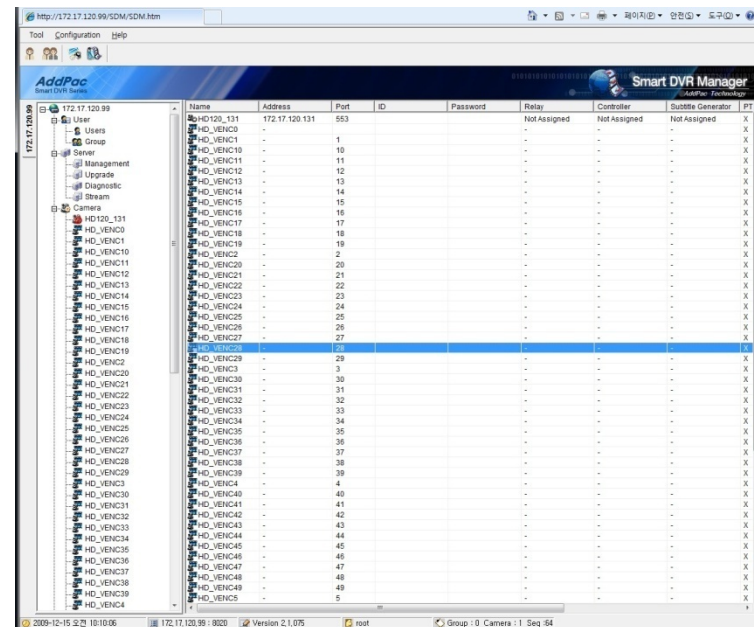

HD DVR Management Server

AP-SDMS Smart DVR Management Server

Web based SDM (screen capture)