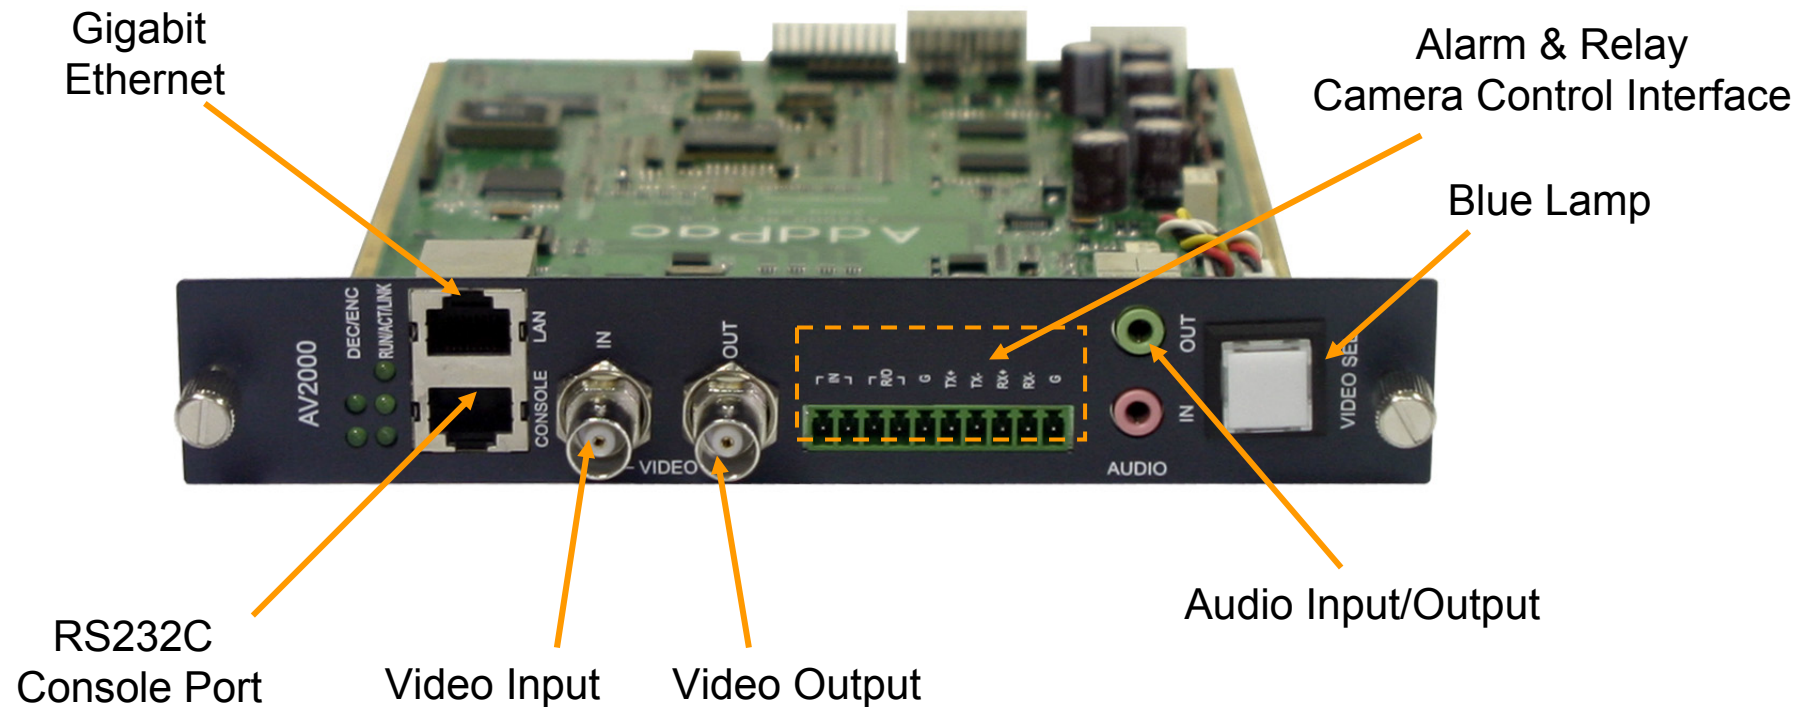

AP-NC2000D HD Video Codec

High-end
DSP

Hardware Module Specification

AV5000D HD Video Decoder Module (H.264)

HD Video Codec (HD-SDI)

AP-NC2000D HD Video Codec

High-end
DSP

Hardware Module Specification

AV3000 HD Video Encoder/Decoder Module(H.264)

HD Video Codec (HD-SDI)

AP-NC2000D HD Video Codec

High-end
DSP

Hardware Module Specification

AV2000 D1 Video Encoder/Decoder Module (H.264)

HD Video Codec (HD-SDI)

AP-NC2000 HD Video Codec

Main Features

- IP based Audio/Video Encoding/Decoding Solution
- Single Slot for HD Video Modules
- Various HD Video Codec Modules Support
- H.264 HD Video Codec
- IP based Network Surveillance Solution
- High-performance Video, Audio, and Voice Service
- Firmware Upgradeable Architecture
- Video Solution with Outstanding Network Service Capability
- Audio/Video Privacy Protection
- Internal Power Supply
- Compact Chassis

HD Video Codec (HD-SDI)

AP-NC2000 HD Video Codec

Hardware Specification

AP-NC2000 Front View

AV3000 HD Video Module

Power On/Off Switch

AC Power Supply

HD Video Codec (HD-SDI)