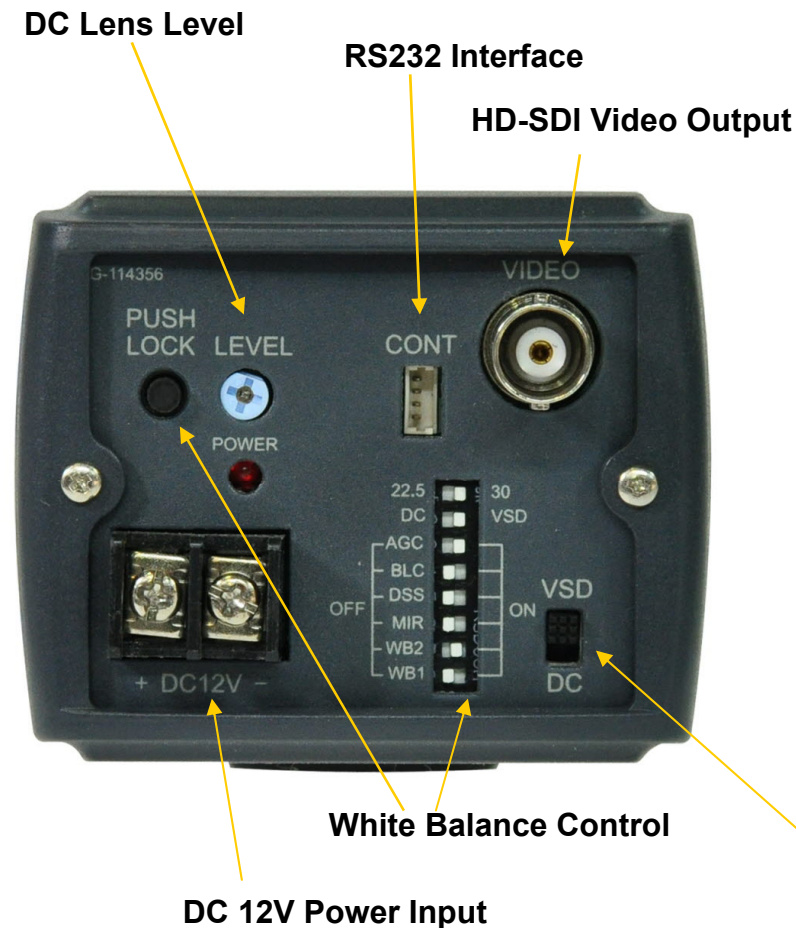

- High-End HD Video Camera Features
- 1/3" Progressive Scan CCD Image Sensor
- 1.3 Mega Pixel Camera
- 720P(1280x720)/30frame Video Resolution Support
- External PAN/TILT/Zoom Housing Features
- C/CS Mount Support for High-End External Zoom Lens
- HD-SDI Digital Video Output Interface

HD Camera (HD-SDI)

AP-HDC50 HD Camera

Hardware Specification

C/CS Mount Available

External Zoom Lens

HD Camera (HD-SDI)

AP-HDC50 HD Camera

Hardware Specification

CCD	1/3" Progressive Scan CCD Image Sensor
Pixel	1.3 Mega Pixel
Scanning	Progressive Scan
S/N Ratio	More than 50dB
Min. illumination	DSS off : 1.0 lx(F1.2, 30 IRE, AGC On) DSS on : 0.1 lx
AGC	On/Off
BLC	On/Off
DSS	On/Off
H-Mirror	On/Off
White Balance	Support ATW, AWC, One-Push
Lens Mount	C/CS Mount Available
Lens Control	Supports VSD and DC lens

HD Camera (HD-SDI)

AP-HDC100 HD Camera

Hardware Specification

Camera ID for RS485 communication

DC 9V Power Input

HD-SDI Video Output

System Select Switch

Video Signal	70	01	1080i/59.94 (Initial Setting)
		02	720p/59.94
		03	NTSC(CROP)
		04	NTSC(SQ)
		11	1080i/50
		12	720p/50
		13	PAL(CROP)
		14	PAL(SQ)