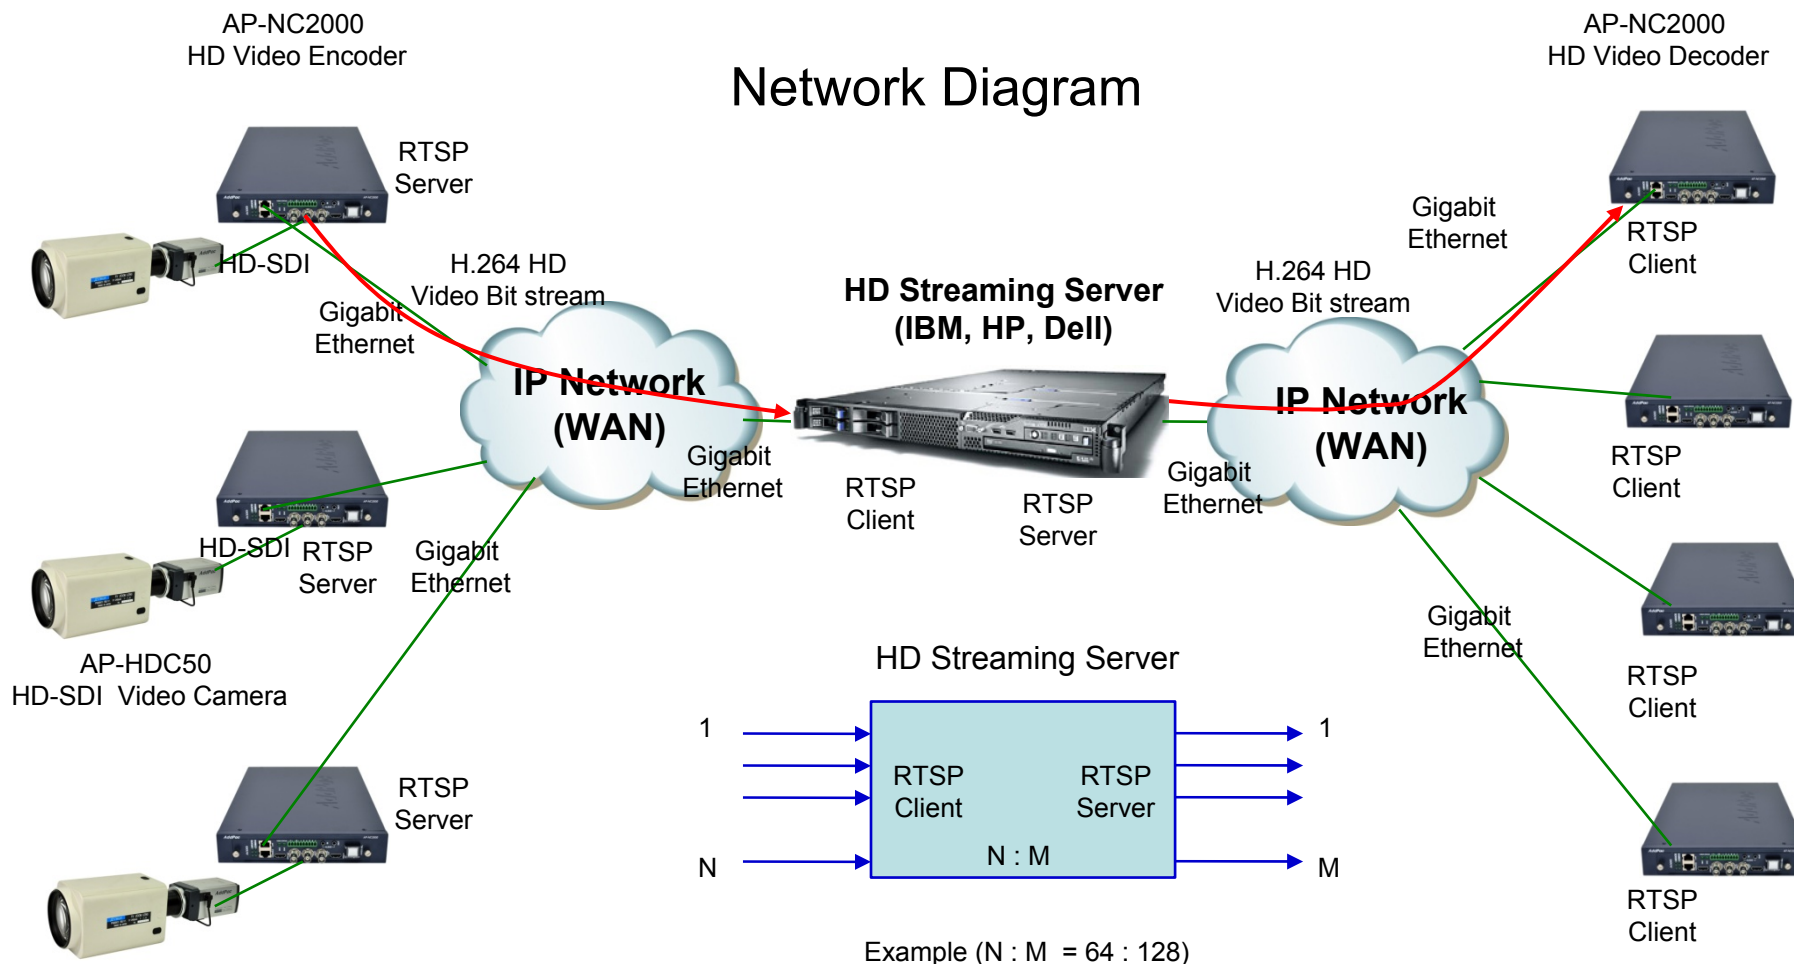

HD Video Splitter

AP-HDS4 HD-SDI 4 Layout Video Splitter

Hardware Specification

AP-HDS4 Front View

Two(2) Channel HD-SDI Video Input Module

Power On/Off Switch

AP-HDS4 Back Side

AC Power Supply

HD Video Splitter

AP-HDS4 HD-SDI 4 Layout Video Splitter

HD Video Splitter Service Diagram

HD DVR Streaming Server (AP-SDSS)

HD DVR Streaming Server

AP-SDSS Smart DVR Streaming Server

Main Features

- RTSP based HD Streaming Server
- Linux based Commercial Server Platform
- RTSP Server & Client Architecture
- HD Video Encoder, HD Video Decoder, HD Storage Server, HD Display Server Interworking
- Maximum 64 Channel HD Video Bit-Stream Input (~8 Mbps/ch)
- Maximum 128 Channel HD Video Bit-Stream Output
- Server Function for Web based Smart DVR Manager
- Video Solution with Outstanding Network Service Capability

HD DVR Streaming Server

AP-SDSS Smart DVR Streaming Server

Network Diagram

HD DVR Streaming Relay Server (AP-SDSRS)

HD DVR Streaming Relay Server

AP-SDSRS Smart DVR Streaming Relay Server

Main Features

- RTSP based HD Streaming Relay Server
- Linux based Commercial Server Platform
- RTSP Server & Client Architecture
- HD Streaming Server, HD Display Server Interworking
- Maximum 64 Channel HD Video Bit-Stream Input (~8 Mbps/ch)
- Maximum 128 Channel HD Video Bit-Stream Output
- Maximum 128 Input, 256 Output Channel (D1)
- Camera Database Information Support
- Smart DVR Viewer Support
- Video Solution with Outstanding Network Service Capability