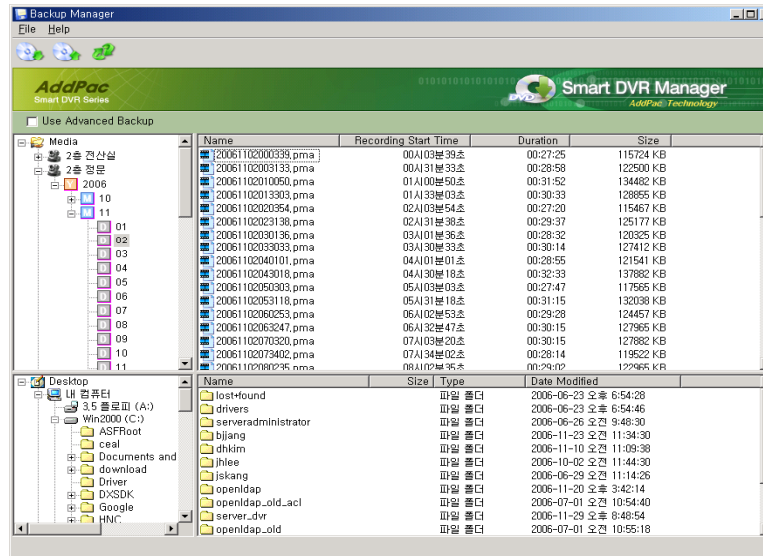

Smart DVR Viewer

AP-HDBC100 Full HD Camera

- Multi-Standalone DVR Server Support
- PAN/TILT/ZOOM Control, Layout & Screen Mode Change
- Multi-Live View, Multi-Recording View, Time Synchronization View
- Fast Search, Jog Shuttle Slow Motion & Rewind
- Intelligent Search using Motion Detection
- Recording ZOOM View
- Audio/Video(H264) Support.

Smart DVR Backup Manager

AP-HDBC100 Full HD Camera

- PC based DVR Backup Software for AddPac DVR Solution
- User can backup DVR data in DVR to Local PC by using DVR Backup Manager.
- Support the Advanced Backup Function
- Support the Backup Data Restore Function
- DVR Burning Support