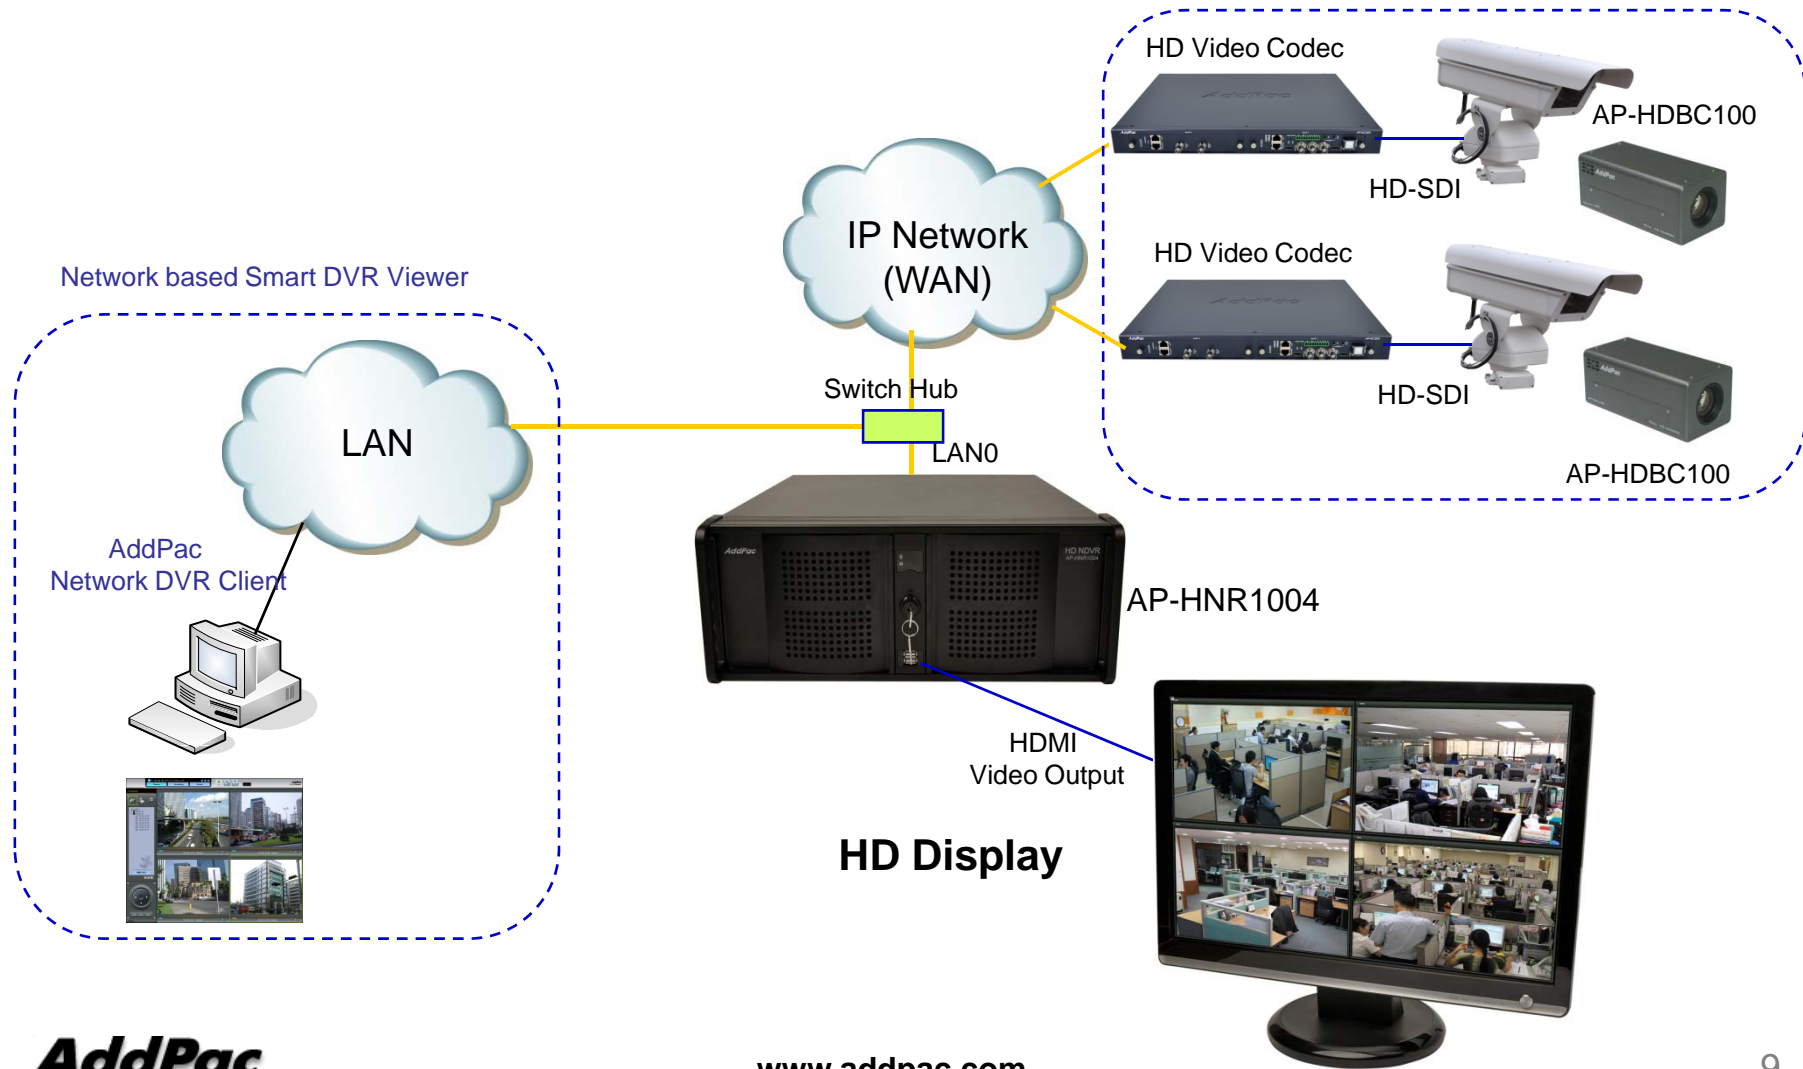

Application Service