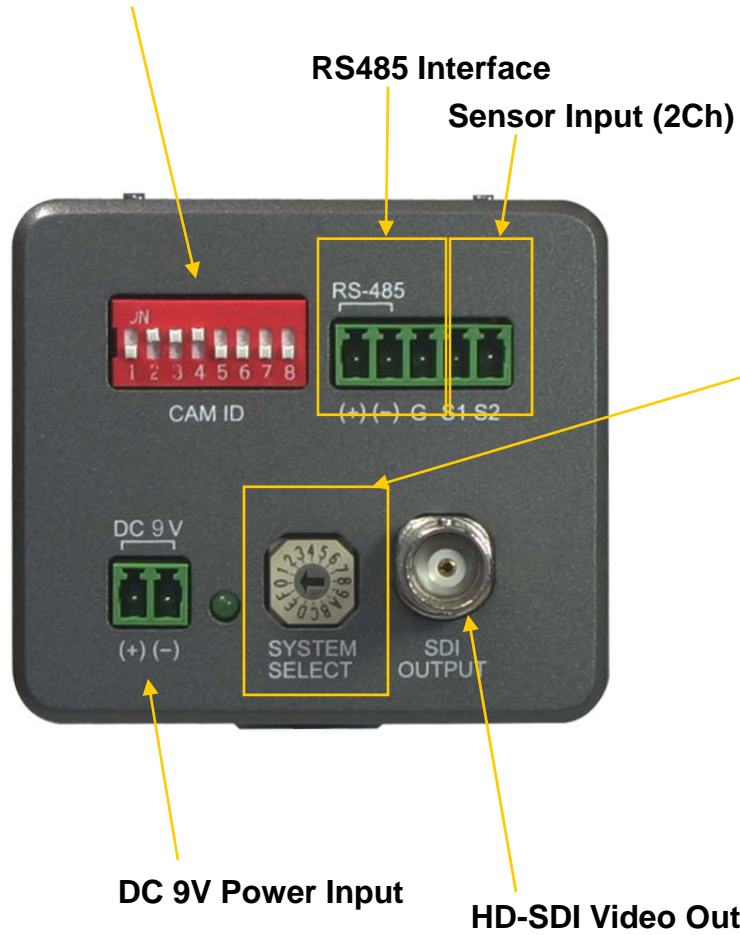

- High-End HD Video Camera Features
- CMOS Sensor, 2Mega Pixel Camera
- Various Video Format Support (ex;1080i/59.94)
- External PAN/TILT/Zoom Housing Features
- Optical 10 x Zoom, Digital 12 x Zoom Camera
- HD-SDI Digital Video Output Interface

Hardware Specification (Camera Features)

AP-HDBC100 Full HD Box Camera

High-End
RISC+
VP

- **Image Sensor**
 - CMOS, 2Mega Pixel
- **Video Format : 8 Format**
 - HD : 1080i/59.94, 1080i/50, 720p/59.94, 720p/50
 - SD :
- **Video Output**
 - HD-SDI
- **Lens**
 - Auto Focus 10 x Optical Zoom, 12 x Digital Zoom
- **Communication Protocol**
 - VISCA
- **Position Preset**

Hardware Specification

AP-HDBC100 Full HD Camera

Camera ID for RS485 communication

System Select Switch

Video Signal	70	01	1080i/59.94 (Initial Setting)
		02	720p/59.94
		03	NTSC(CROP)
		04	NTSC(SQ)
		11	1080i/50
		12	720p/50
		13	PAL(CROP)
		14	PAL(SQ)

HD Network DVR Components

AP-HDBC100 Full HD Camera

- DVR Viewer : Option
 - Smart DVR Viewer (Client, MS-Window)
 - Smart DVR Manager (Client, MS-Window)
- HD Codec : AP-NCx000 Series
 - AV3000/AV6000 Video Module
- SD Codec : AP-NCx000 Series
 - AV2000 Video Module
- HD Video Splitter (4 Party)
- HD Subtitle Generator
- HD Network DVR
 - HD Streaming Server
 - HD Recording Server
 - HD DVR Viewer