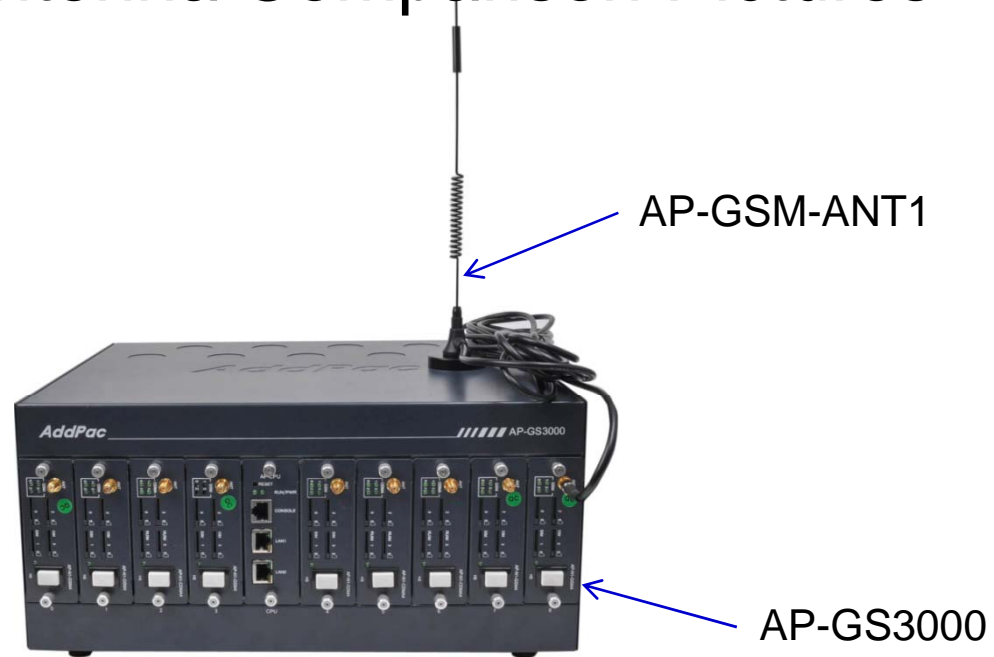

GSM Gateway Antenna Solution

AddPac

AddPac Technology

2012, Sales and Marketing

Contents

- GSM Gateway Antenna
AP-GSM-ANT0
AP-GSM-ANT1
- GSM Gateway Antenna Comparison Pictures

GSM Gateway Antenna Comparison Table

Model	AP-GSM-ANT0	AP-GSM-ANT1
		
Antenna Signal Level (REG state)	-72db	-65db
Antenna Cable Length	2M	5M
Antenna Height	230mm	320mm
Antenna Weight	0.04Kg	0.26Kg

GSM Gateway Antenna Comparison Picture

AP-GSM-ANT0