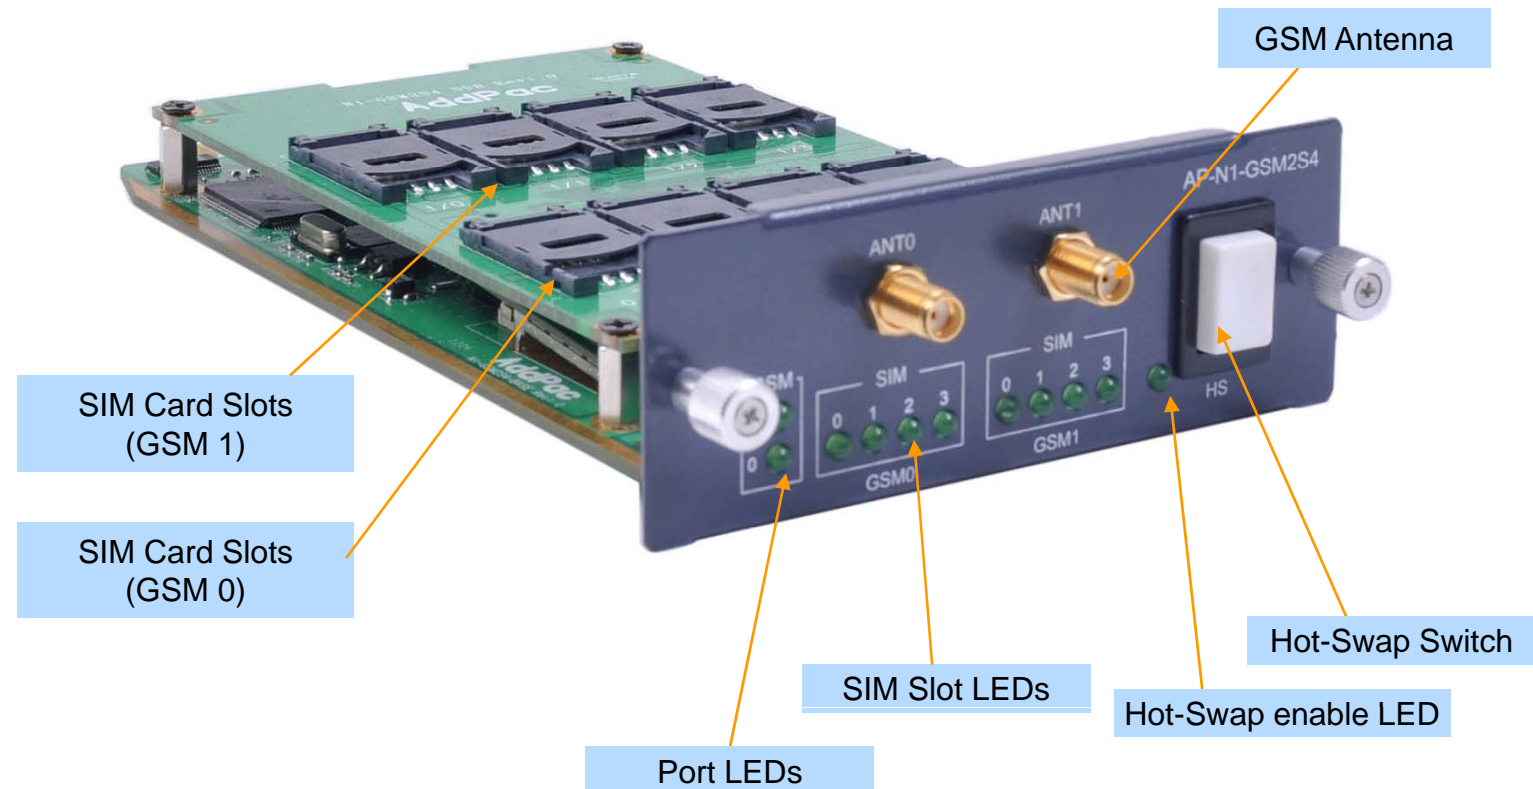

# GSM SIM Rotation Module Comparison Table

# AddPac GSM SIM Rotation Modules

Model	AP-N1-GSM2S4	AP-N1-GSM4S4	AP-N1-GSM4S8
			
Available Target	AP-GS3800 AP-GS3000 AP-GS2800 AP-GS2700 AP-GS2500	AP-GS3800 AP-GS3000 AP-GS2800 AP-GS2700 AP-GS2500	AP-GS3800 AP-GS3000 AP-GS2800 AP-GS2700 AP-GS2500
GSM Channel	2-Port	4-Port	4-Port
SIM Card Slots	4 SIM Card Slots/a GSM Port Total = 4 x 2 = 8	4 SIM Card Slots/a GSM Port Total = 4 x 4 = 16	8 SIM Card Slots/a GSM Port Total = 8 x 4 = 32
External Antenna	2	1 (Internal Antenna Combiner)	1 (Internal Antenna Combiner)
Hot-Swap	Support	Support	Support
VoIP Codec	G.711, G.729, G.723.1,etc	G.711, G.729, G.723.1,etc	G.711, G.729, G.723.1,etc

# GSM SIM Rotation Modules

# AP-N1-GSM2S4

Four(4) SIM Card Slots/GSM Port

AP-N1-GSM2S4  
(2-Port GSM Module, 4 SIM Card Slots per GSM Port)