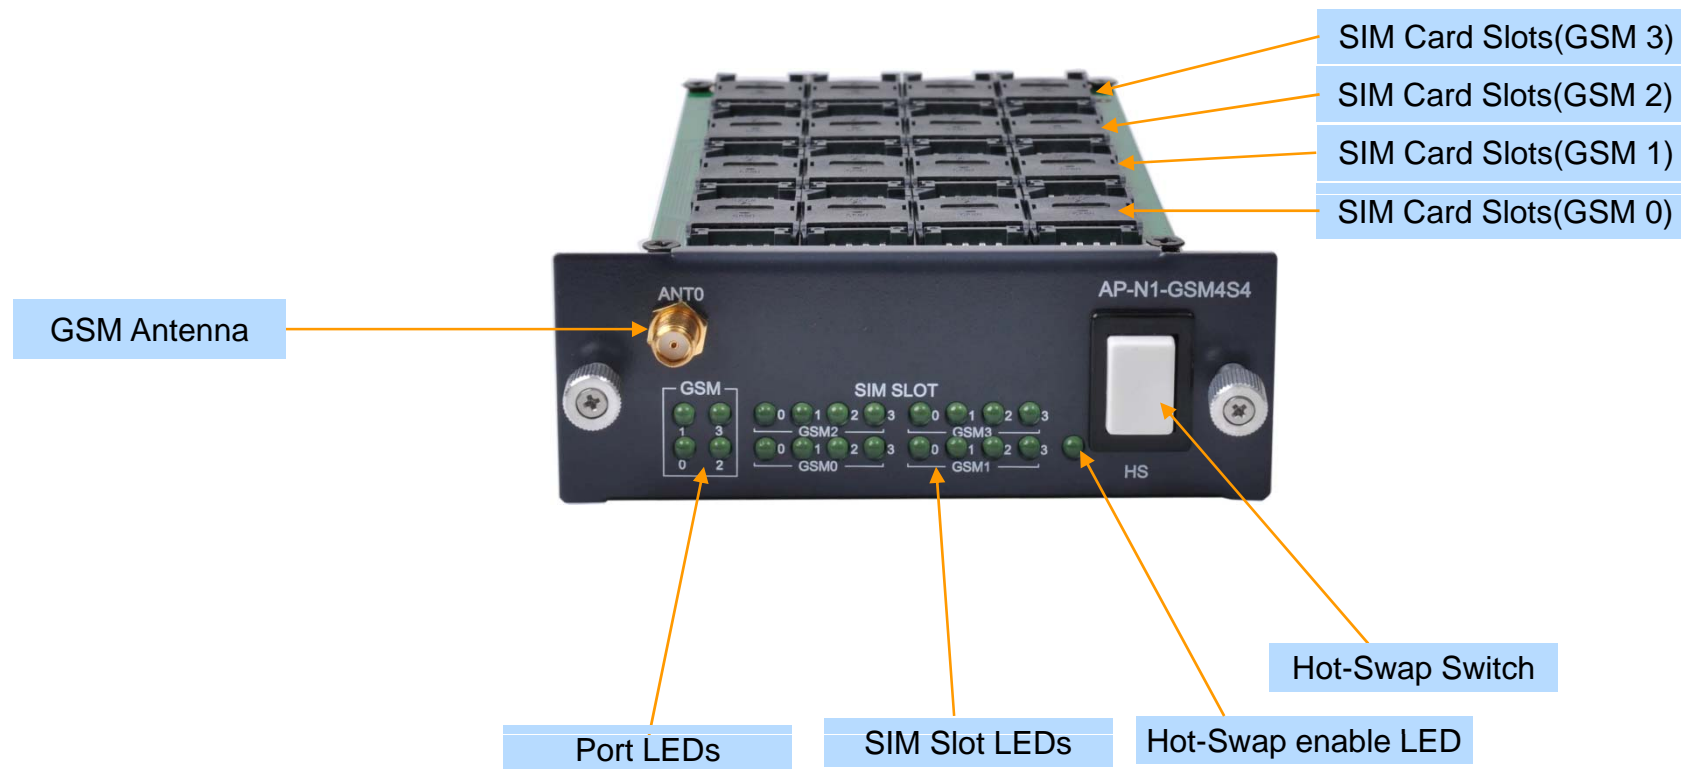

# GSM SIM Rotation Modules

# AP-N1-GSM2S4

Four(4) SIM Card Slots/GSM Port

AP-N1-GSM2S4  
(2-Port GSM Module, 4 SIM Card Slots per GSM Port)

# AP-N1-GSM4S4

Quad(4) SIM Card Slots/GSM Port

AP-N1-GSM4S4  
(4-Port GSM Module, 4 SIM Card Slots per GSM Port)

# AP-N1-GSM4S8

Octal(8) SIM Card Slots/GSM Port

AP-N1-GSM4S8  
(4-Port GSM Module, 8 SIM Card Slots per a GSM Port)