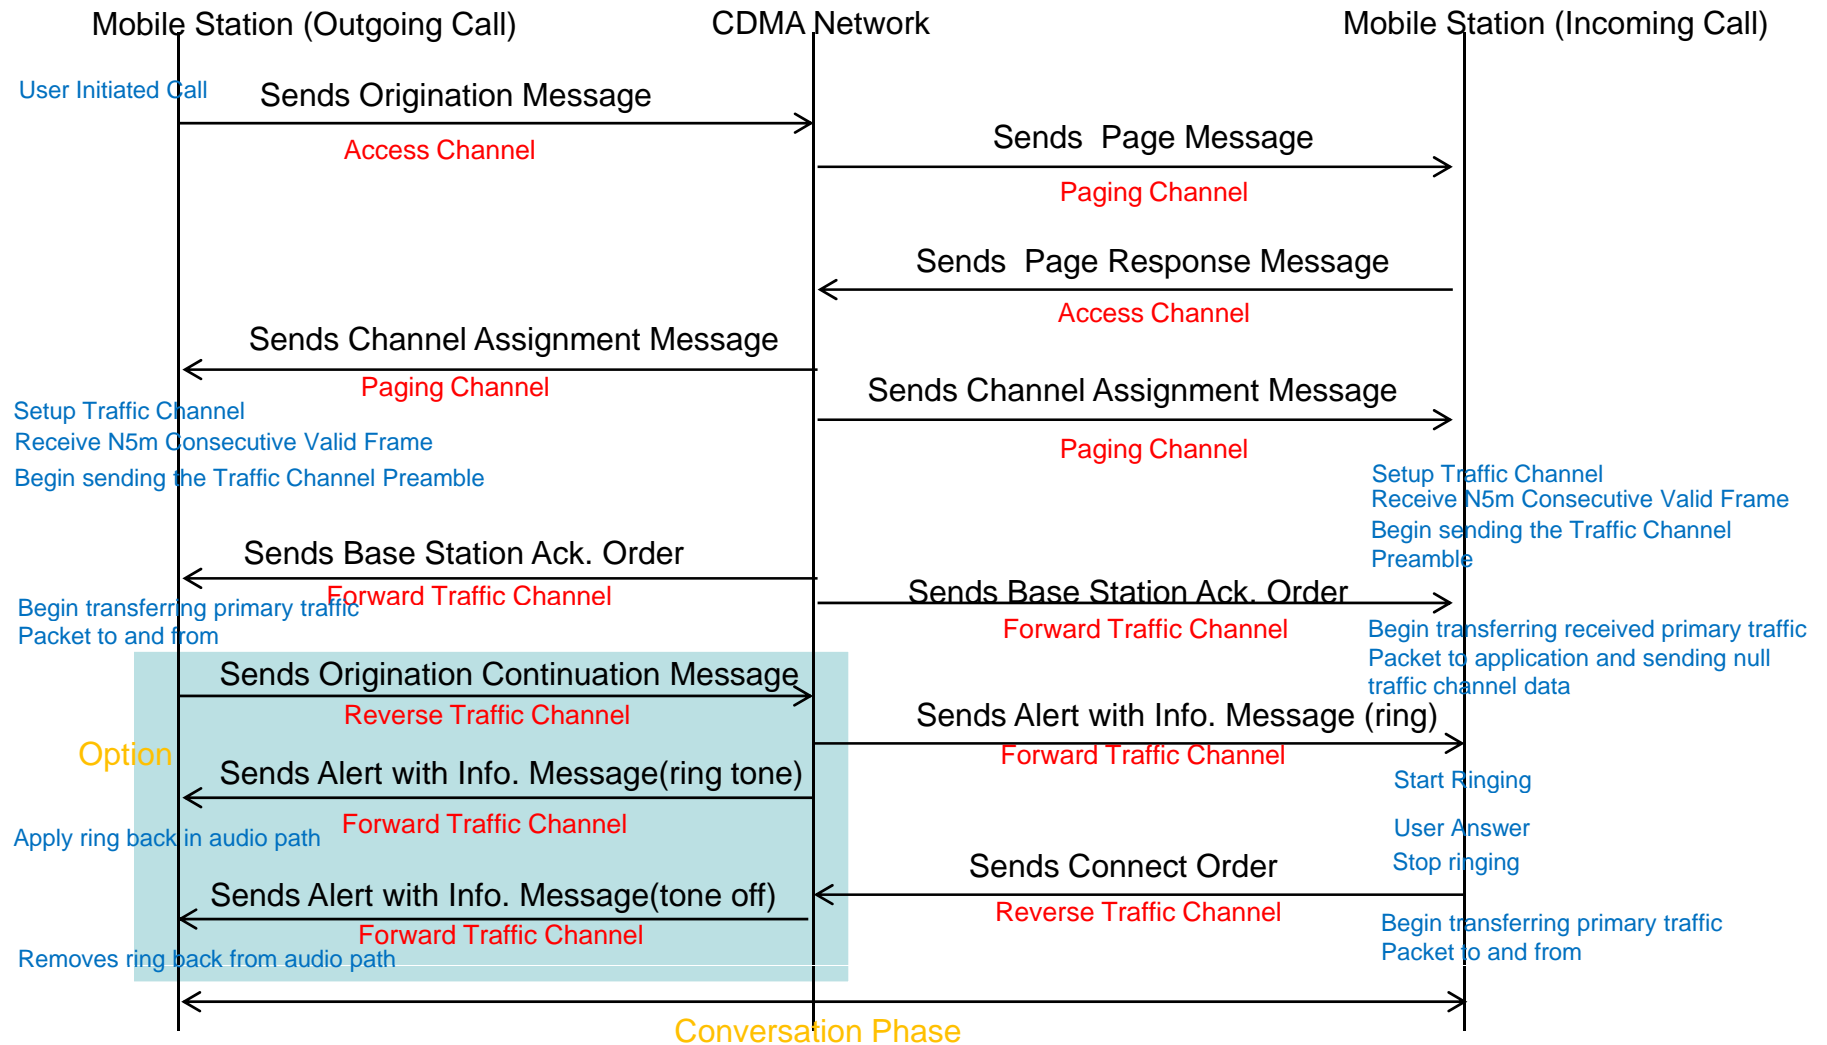

General CDMA Call Flow Diagram (Mobile – BS-Mobile) : option mode