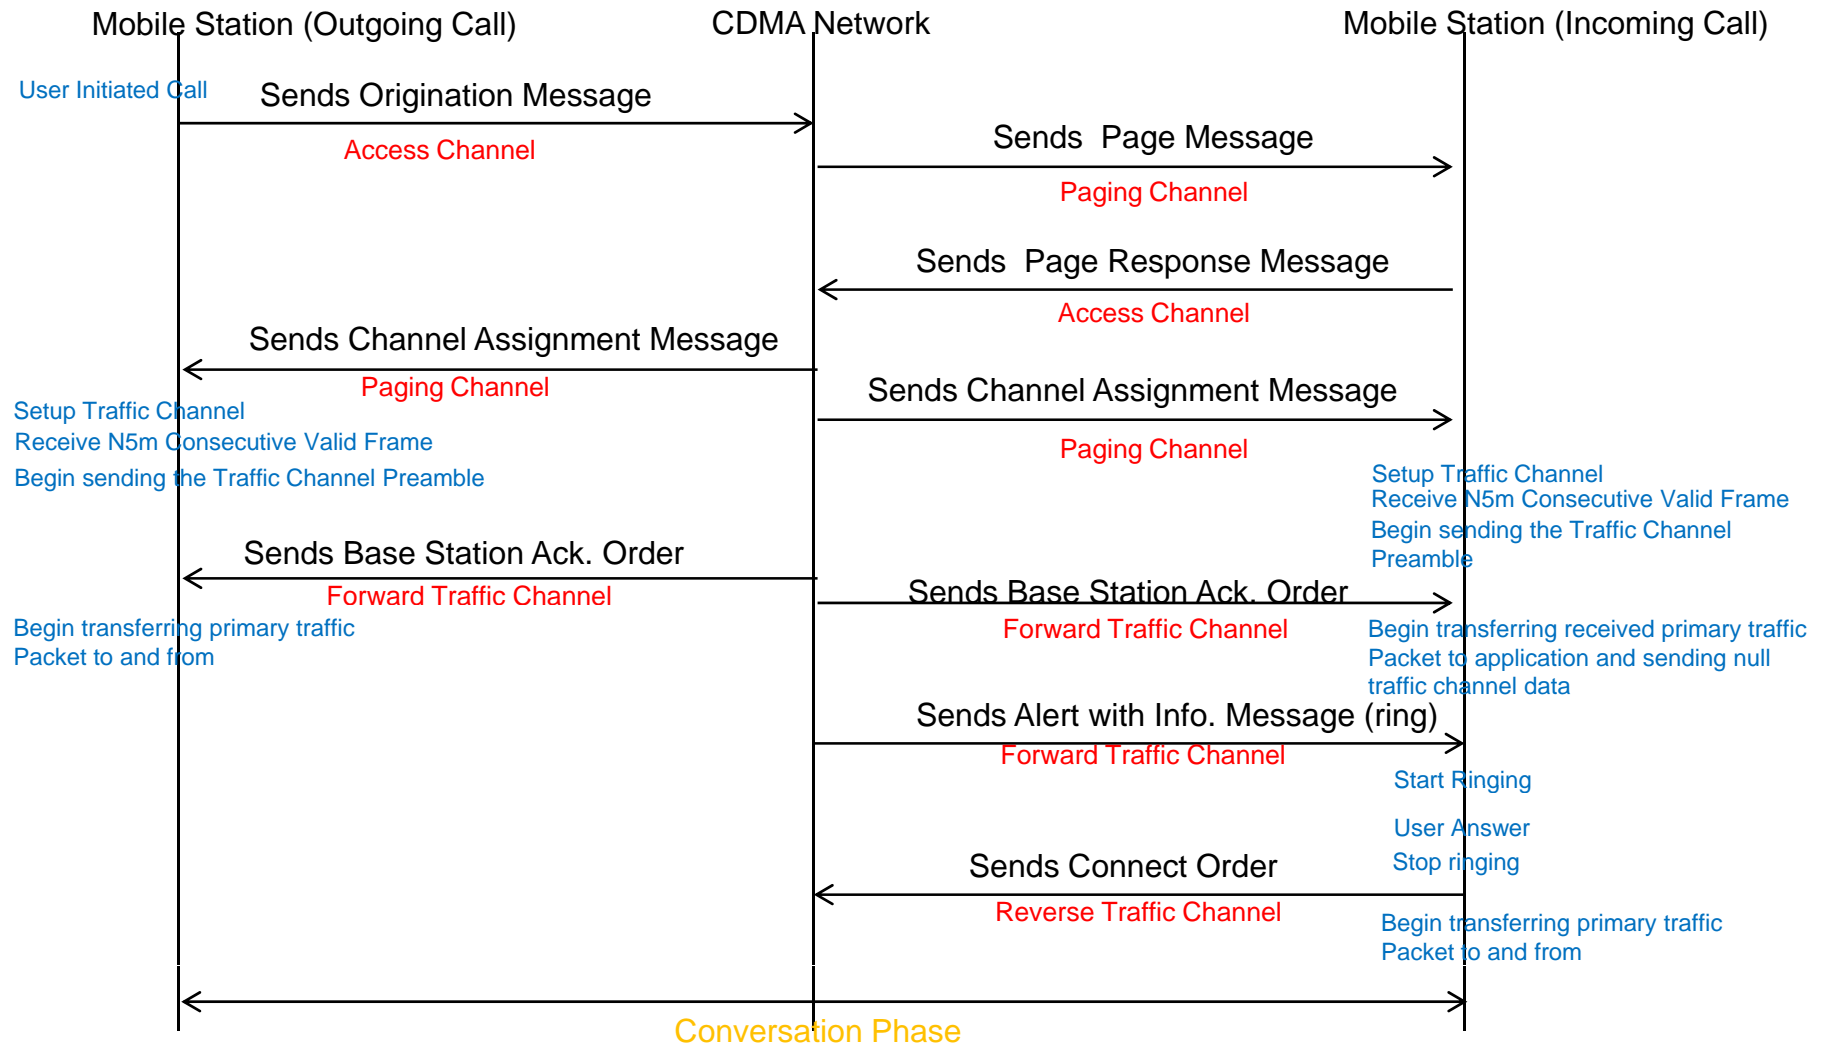

General CDMA Call Flow Diagram (Mobile – BS-Mobile) : default mode