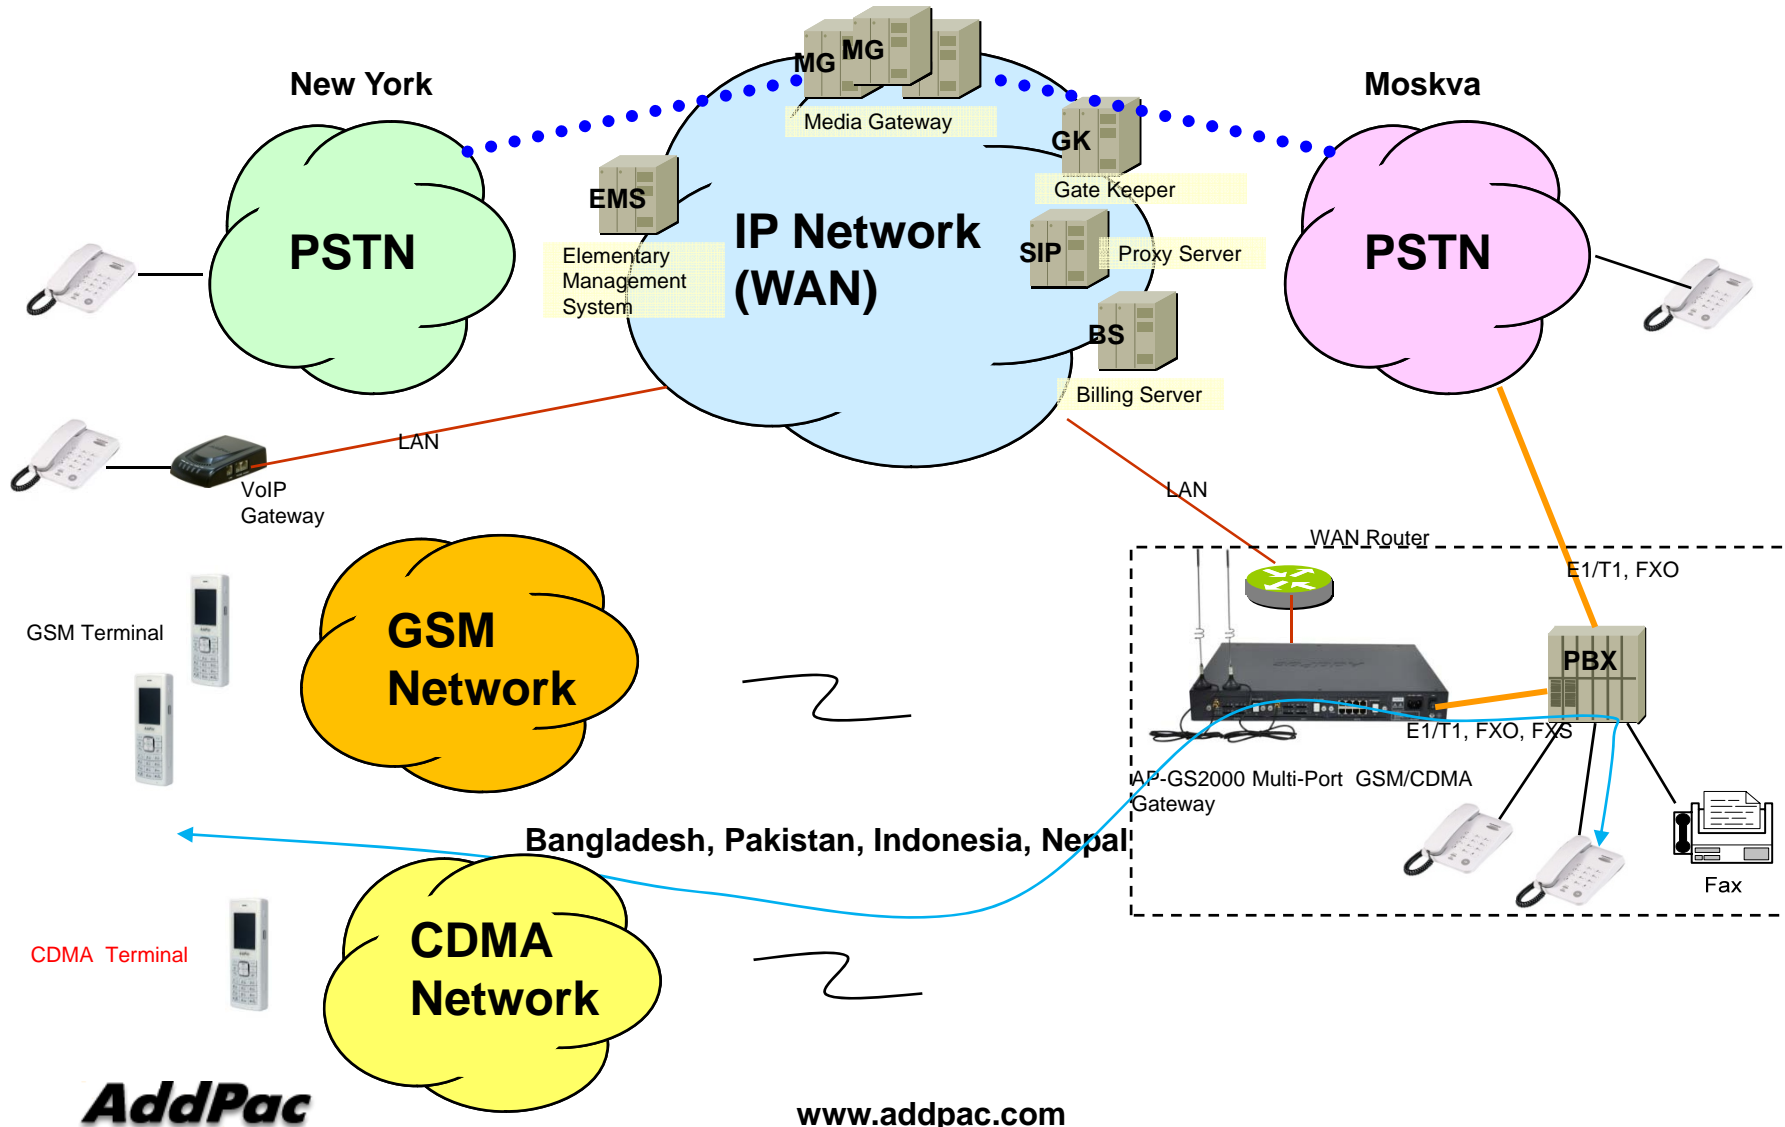

# CDMA Gateway Series

AddPac Proprietary Voice Confirmed Call  
Connection Scheme for CDMA gateway

**AddPac**

**AddPac Technology**

Sales and Marketing

[www.addpac.com](http://www.addpac.com)

# Contents

- CDMA Gateway Service Diagram
- AddPac CDMA Gateway Comparison Table
- General CDMA Call Flow Diagram (MS-BS-MS)
  - Option Mode
  - Default Mode
- Voice Confirmed Call Connection Scheme (CDMA gateway-BS-MS)
  - Other Vendor Scheme
  - AddPac Proprietary Scheme

# CDMA Gateway Service Diagram