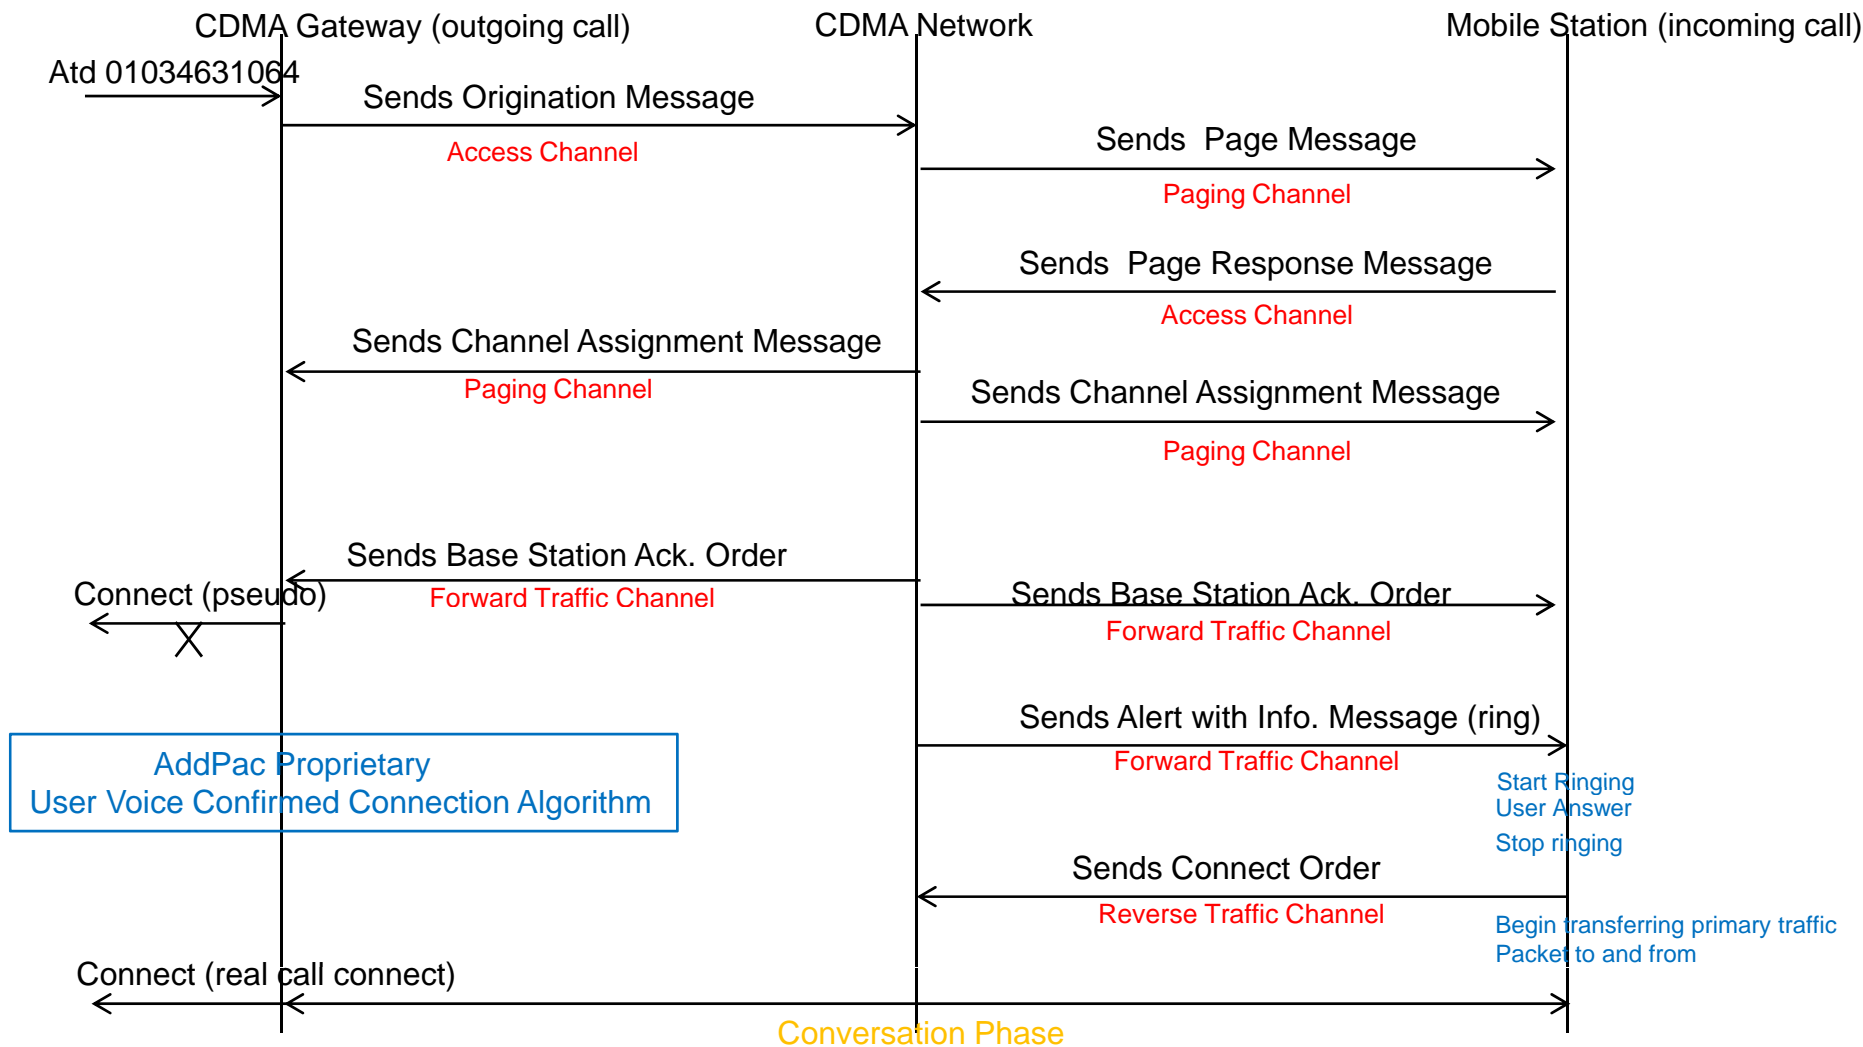

AddPac CDMA Gateway Call Flow Diagram (CDMA Gateway - BS - MS)

AddPac Proprietary
User Voice Confirmed Connection Algorithm