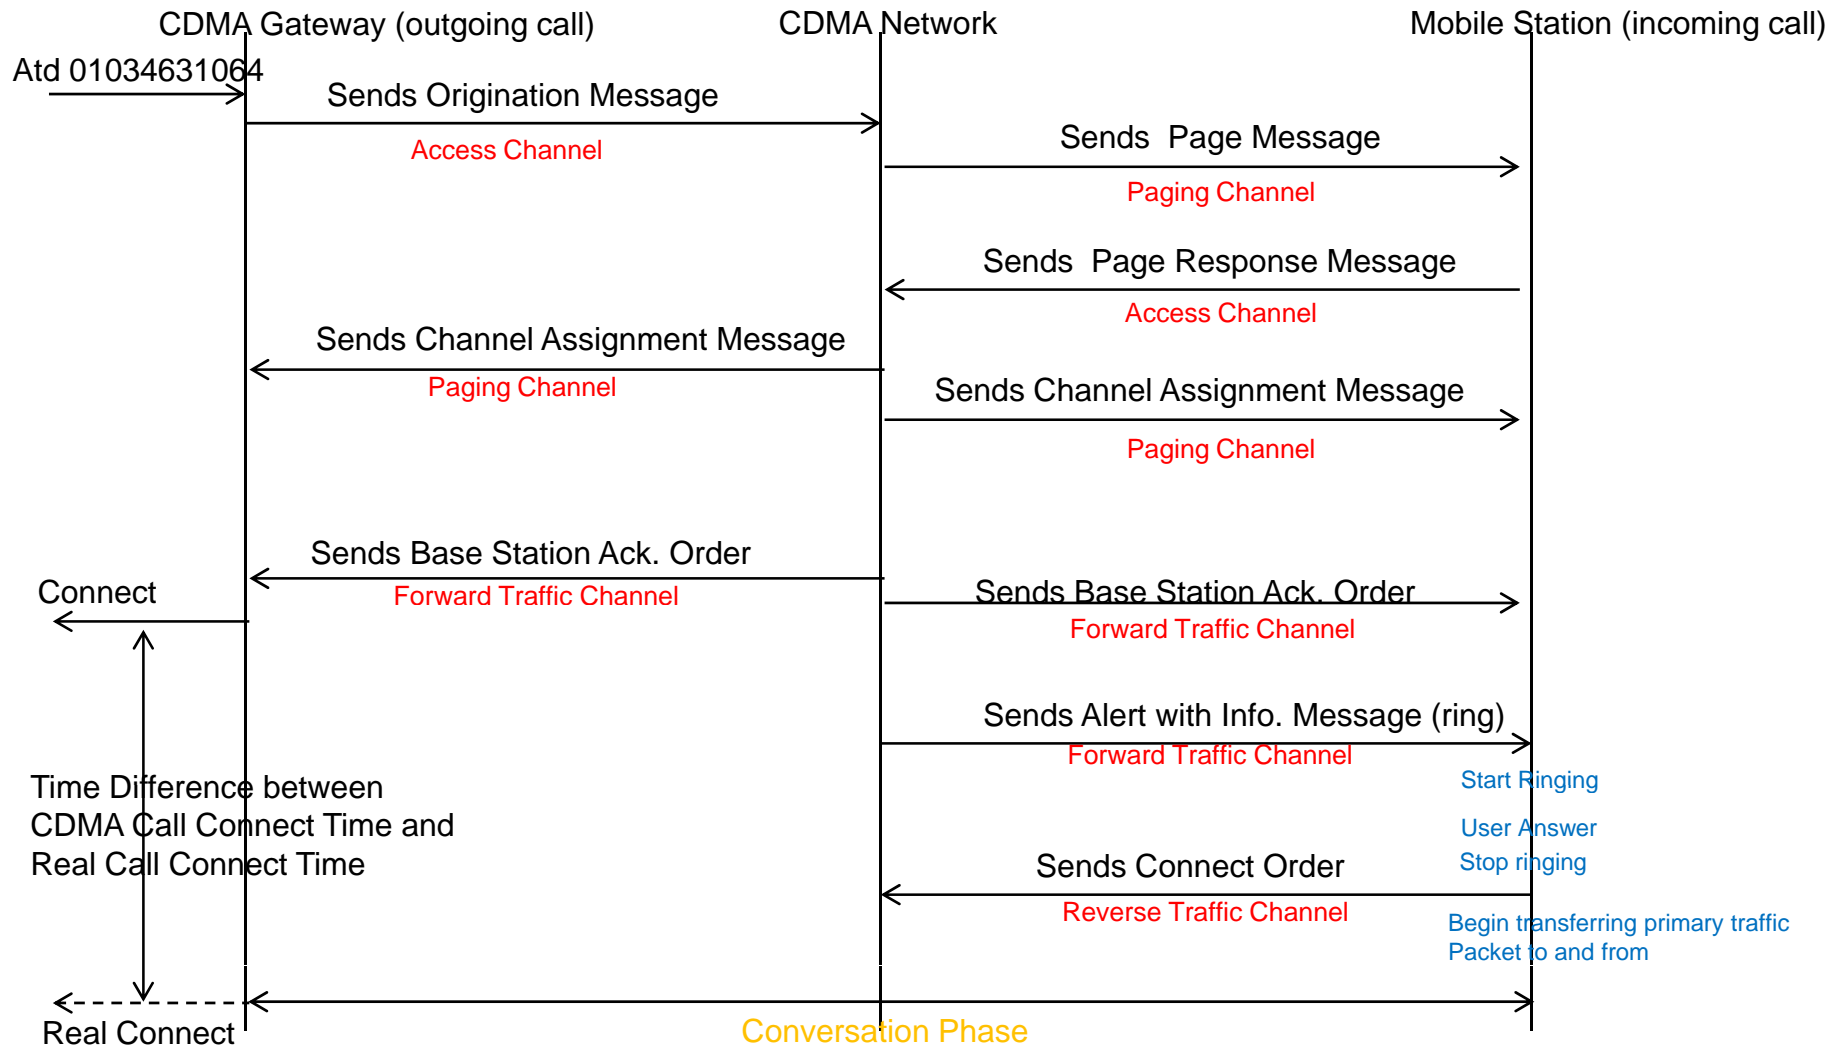

General CDMA Gateway Call Flow Diagram (CDMA Gateway - BS - MS)