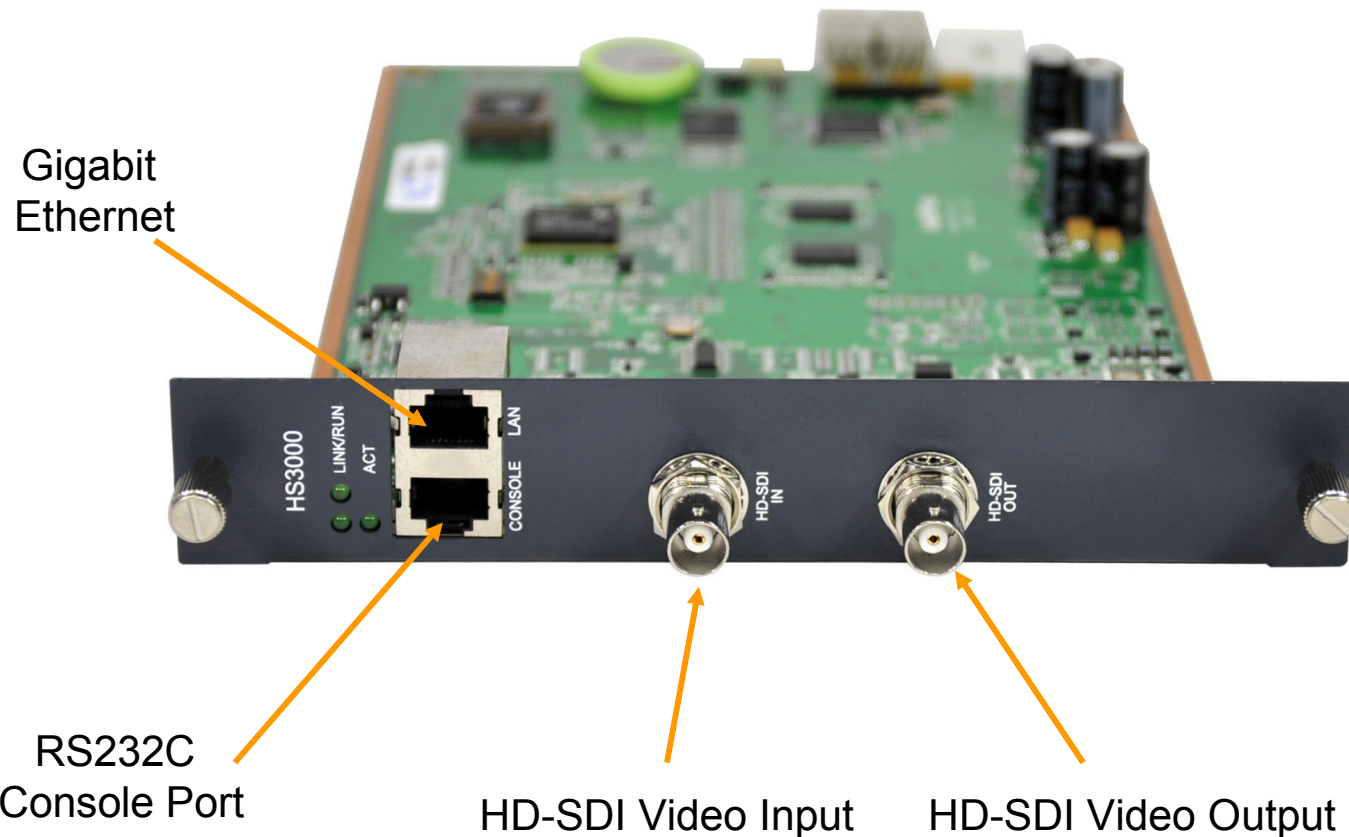

HD Subtitle Generator

AP-SG1000 HD Subtitle Generator

Hardware Specification

HS3000 HD-SDI Subtitle Module

AP-SG1000 Front View

Power On/Off Switch

AC Power Supply

HS3000 Module (HD-SDI)

AP-SG1000 HD Subtitle Generator

High-end
DSP

HS3000 HD-SDI Subtitle Generation Module Specification

HD Video Splitter

HD Video Splitter

AP-HDS4 HD-SDI 4 Layout Video Splitter

Main Features

- HD-SDI Video Splitter Service Features
- Four(4) Channel HD-SDI Video Input (720P)
- One(1) Channel HDMI or DVI Video Output for HDTV Display
- HD-SDI Two(2)-Port Input Module
- IP based Network Surveillance Solution
- High-performance Video, Audio, and Voice Service
- Firmware Upgradeable Architecture
- Video Solution with Outstanding Network Service Capability
- Internal Power Supply Adaptor

HD Video Splitter

AP-HDS4 HD-SDI 4 Layout Video Splitter

Hardware Specification

AP-HDS4 Front View

Two(2) Channel HD-SDI Video Input Module

Power On/Off Switch

AP-HDS4 Back Side

AC Power Supply

HD Video Splitter

AP-HDS4 HD-SDI 4 Layout Video Splitter

HD Video Splitter Service Diagram

HD DVR Streaming Server (AP-SDSS)

HD DVR Streaming Server

AP-SDSS Smart DVR Streaming Server

Main Features

- RTSP based HD Streaming Server
- Linux based Commercial Server Platform
- RTSP Server & Client Architecture
- HD Video Encoder, HD Video Decoder, HD Storage Server, HD Display Server Interworking
- Maximum 64 Channel HD Video Bit-Stream Input (~8 Mbps/ch)
- Maximum 128 Channel HD Video Bit-Stream Output
- Server Function for Web based Smart DVR Manager
- Video Solution with Outstanding Network Service Capability