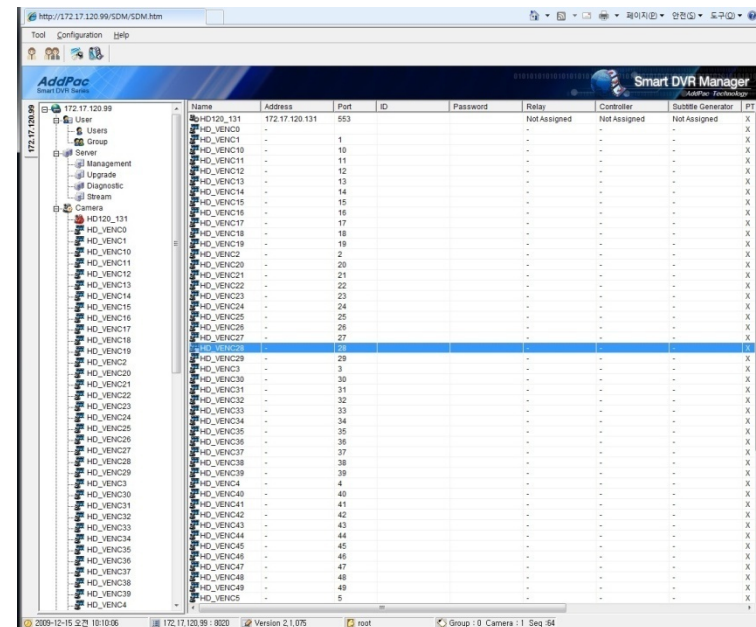

HD DVR Management Server

AP-SDMS Smart DVR Management Server

Web based SDM (screen capture)