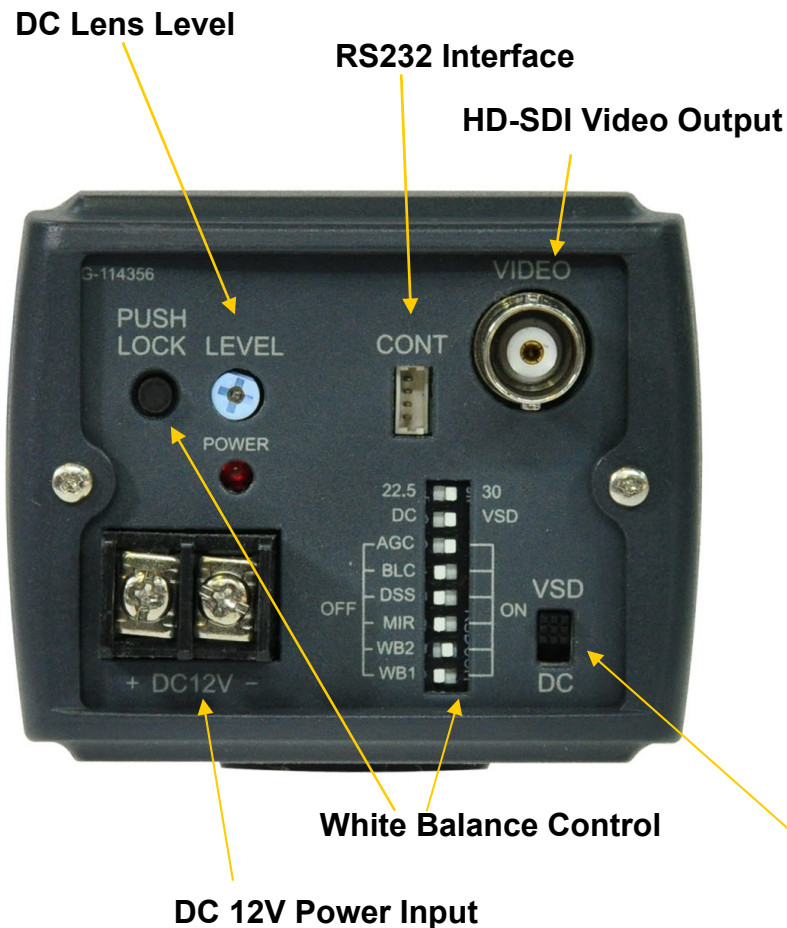

- High-End HD Video Camera Features
- 1/3" Progressive Scan CCD Image Sensor
- 1.3 Mega Pixel Camera
- 720P(1280x720)/30frame Video Resolution Support
- External PAN/TILT/Zoom Housing Features
- C/CS Mount Support for High-End External Zoom Lens
- HD-SDI Digital Video Output Interface

HD Camera (HD-SDI)

AP-HDC50 HD Camera

Hardware Specification

C/CS Mount Available

External Zoom Lens

HD Camera (HD-SDI)

AP-HDC50 HD Camera

Hardware Specification

CCD	1/3" Progressive Scan CCD Image Sensor
Pixel	1.3 Mega Pixel
Scanning	Progressive Scan
S/N Ratio	More than 50dB
Min. illumination	DSS off : 1.0 lx(F1.2, 30 IRE, AGC On) DSS on : 0.1 lx
AGC	On/Off
BLC	On/Off
DSS	On/Off
H-Mirror	On/Off
White Balance	Support ATW, AWC, One-Push
Lens Mount	C/CS Mount Available
Lens Control	Supports VSD and DC lens

HD Camera (HD-SDI)

AP-HDC100 HD Camera

Hardware Specification

Camera ID for RS485 communication

DC 9V Power Input

HD-SDI Video Output

System Select Switch

Video Signal	70	01	1080i/59.94 (Initial Setting)
		02	720p/59.94
		03	NTSC(CROP)
		04	NTSC(SQ)
		11	1080i/50
		12	720p/50
		13	PAL(CROP)
		14	PAL(SQ)