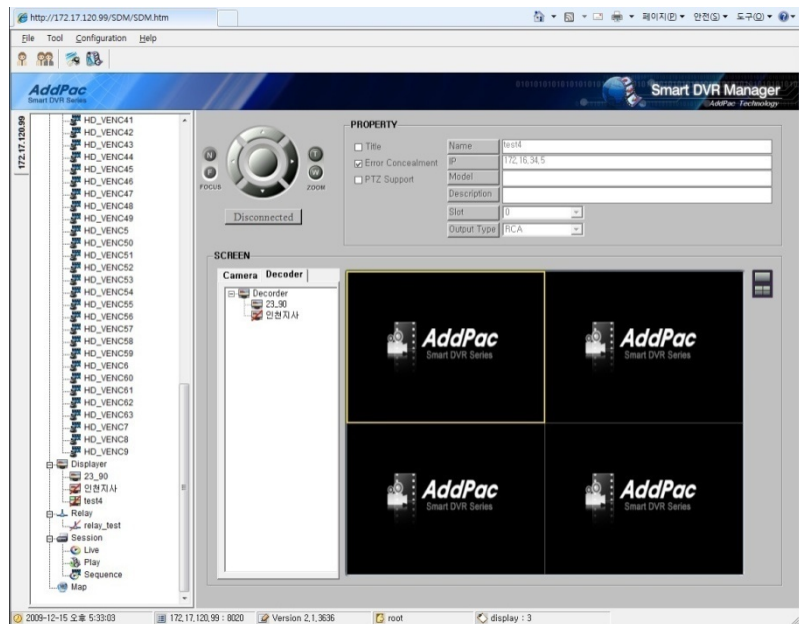

HD DVR Management Server

AP-SDMS Smart DVR Management Server

Web based SDM (screen capture)

HD DVR Management Server

AP-SDMS Smart DVR Management Server

Web based SDM (screen capture)

HD DVR Management Server

AP-SDMS Smart DVR Management Server

Web based SDM (screen capture)

HD DVR Display System (AP-SDDS)

HD DVR Display System

AP-SDMS Smart DVR Display System

Main Features

- MS 2003 Window Server High Performance H/W Platform
- Web based SDV(Smart DVR Viewer) Support (RTSP & Web Client)
- H.264 HD (720P) Video Decoding
- RTSP Streaming Protocol support
- Smart DVR Streaming Server Interworking (RTSP & Web Server)
- Smart DVR Management Server Interworking for PTZ Controller
- Video Solution with Outstanding Network Service Capability