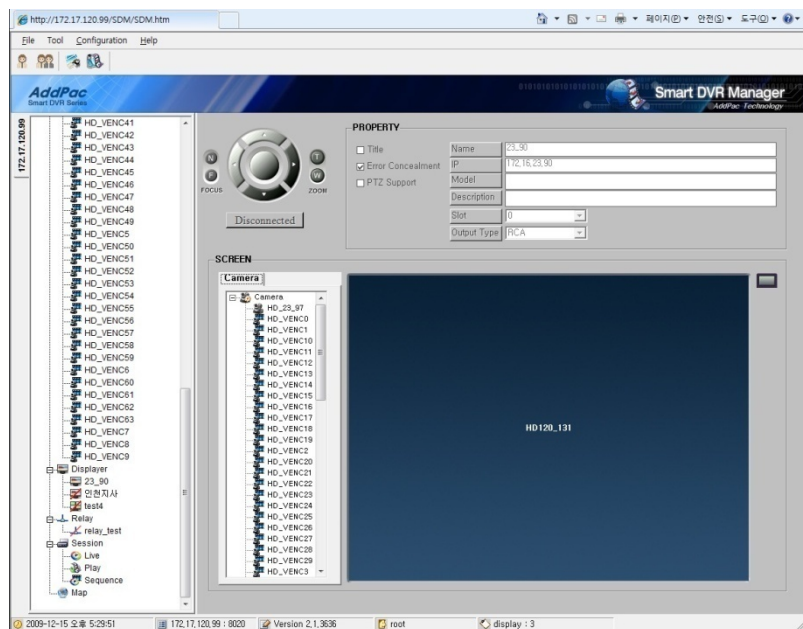

HD DVR Management Server

AP-SDMS Smart DVR Management Server

Web based SDM (screen capture)

HD DVR Management Server

AP-SDMS Smart DVR Management Server

Web based SDM (screen capture)

HD DVR Management Server

AP-SDMS Smart DVR Management Server

Web based SDM (screen capture)

HD DVR Display System (AP-SDDS)

HD DVR Display System

AP-SDMS Smart DVR Display System

Main Features

- MS 2003 Window Server High Performance H/W Platform
- Web based SDV(Smart DVR Viewer) Support (RTSP & Web Client)
- H.264 HD (720P) Video Decoding
- RTSP Streaming Protocol support
- Smart DVR Streaming Server Interworking (RTSP & Web Server)
- Smart DVR Management Server Interworking for PTZ Controller
- Video Solution with Outstanding Network Service Capability