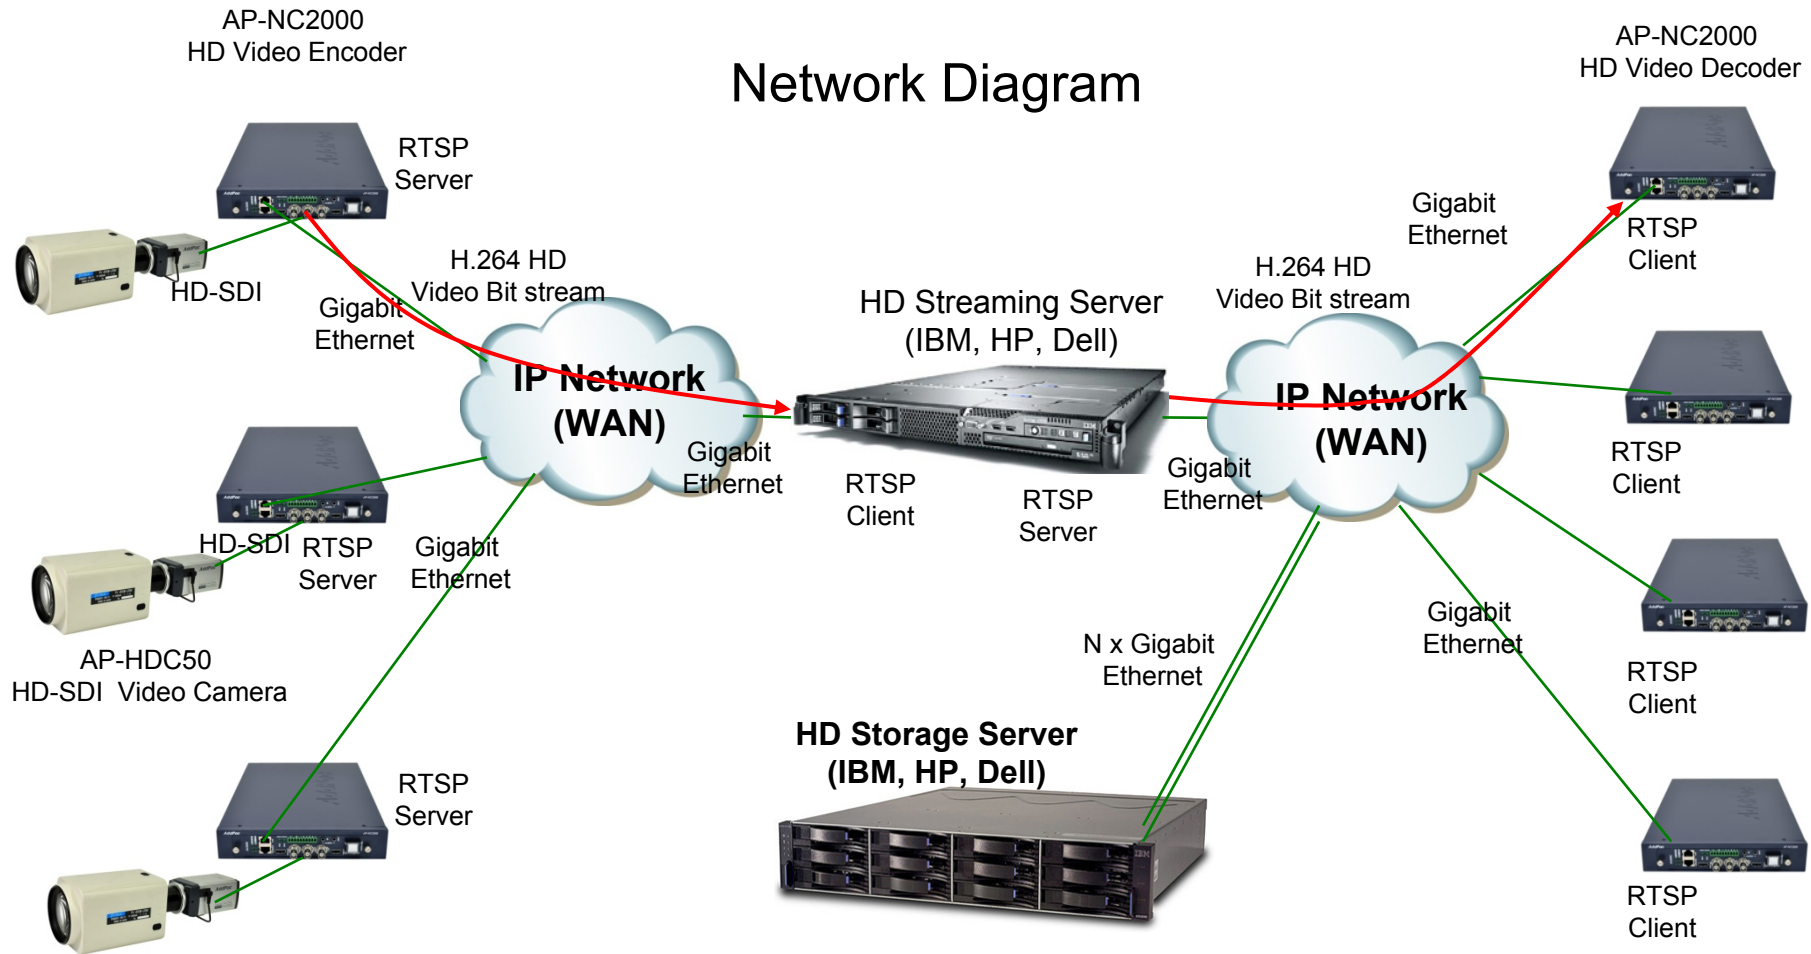

HD DVR Storage Server

AP-SDRS Smart DVR Recording Server

Network Diagram