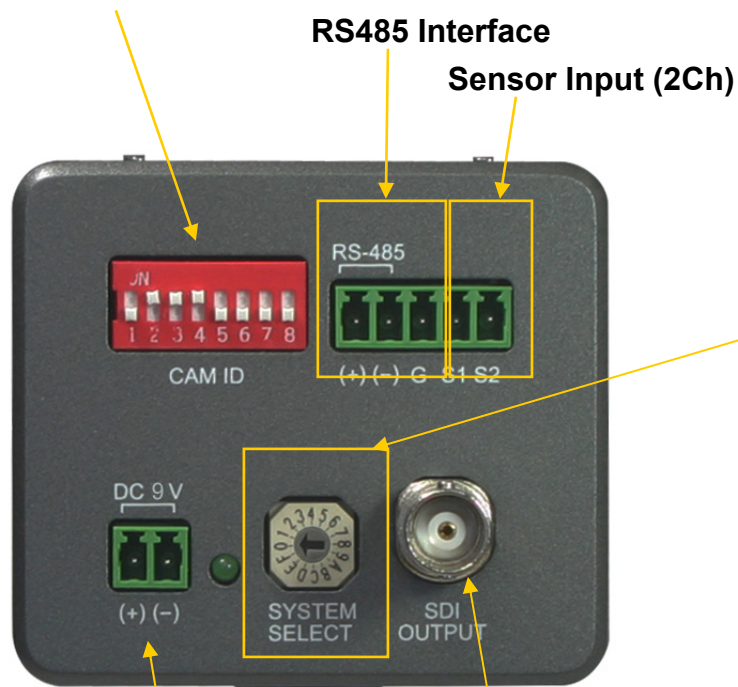

HD Camera (HD-SDI)

AP-HDC100 HD Camera

Main Features

- High-End HD Video Camera Features
- CMOS Sensor, 2Mega Pixel Camera
- Various Video Format Support (ex; 1080i/59.94)
- External PAN/TILT/Zoom Housing Features
- Optical 10 x Zoom, Digital 12 x Zoom Camera
- HD-SDI Digital Video Output Interface

HD Camera (HD-SDI)

AP-HDC100 HD Camera

Hardware Specification

- **Image Sensor**
 - CMOS, 2Mega Pixel
- **Video Format : 8 Format**
 - HD : 1080i/59.94, 1080i/50, 720p/59.94, 720p/50
 - SD :
- **Video Output**
 - HD-SDI
- **Lens**
 - Auto Focus 10 x Optical Zoom, 12 x Digital Zoom
- **Communication Protocol**
 - VISCA
- **Position Preset**

HD Camera (HD-SDI)

AP-HDC100 HD Camera

Hardware Specification

Camera ID for RS485 communication

DC 9V Power Input

HD-SDI Video Output

System Select Switch

Video Signal	70	01	1080i/59.94 (Initial Setting)
		02	720p/59.94
		03	NTSC(CROP)
		04	NTSC(SQ)
		11	1080i/50
		12	720p/50
		13	PAL(CROP)
		14	PAL(SQ)