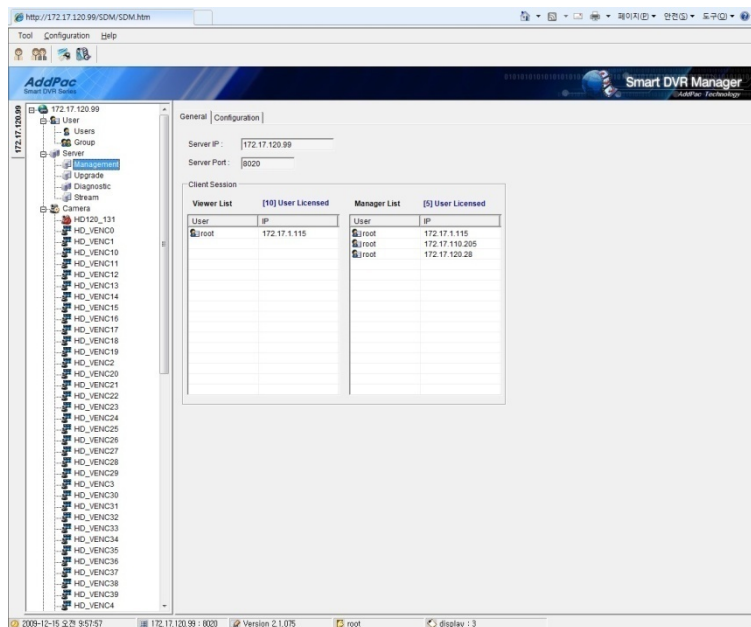

HD DVR Management Server

AP-SDMS Smart DVR Management Server

Web based SDM (screen capture)