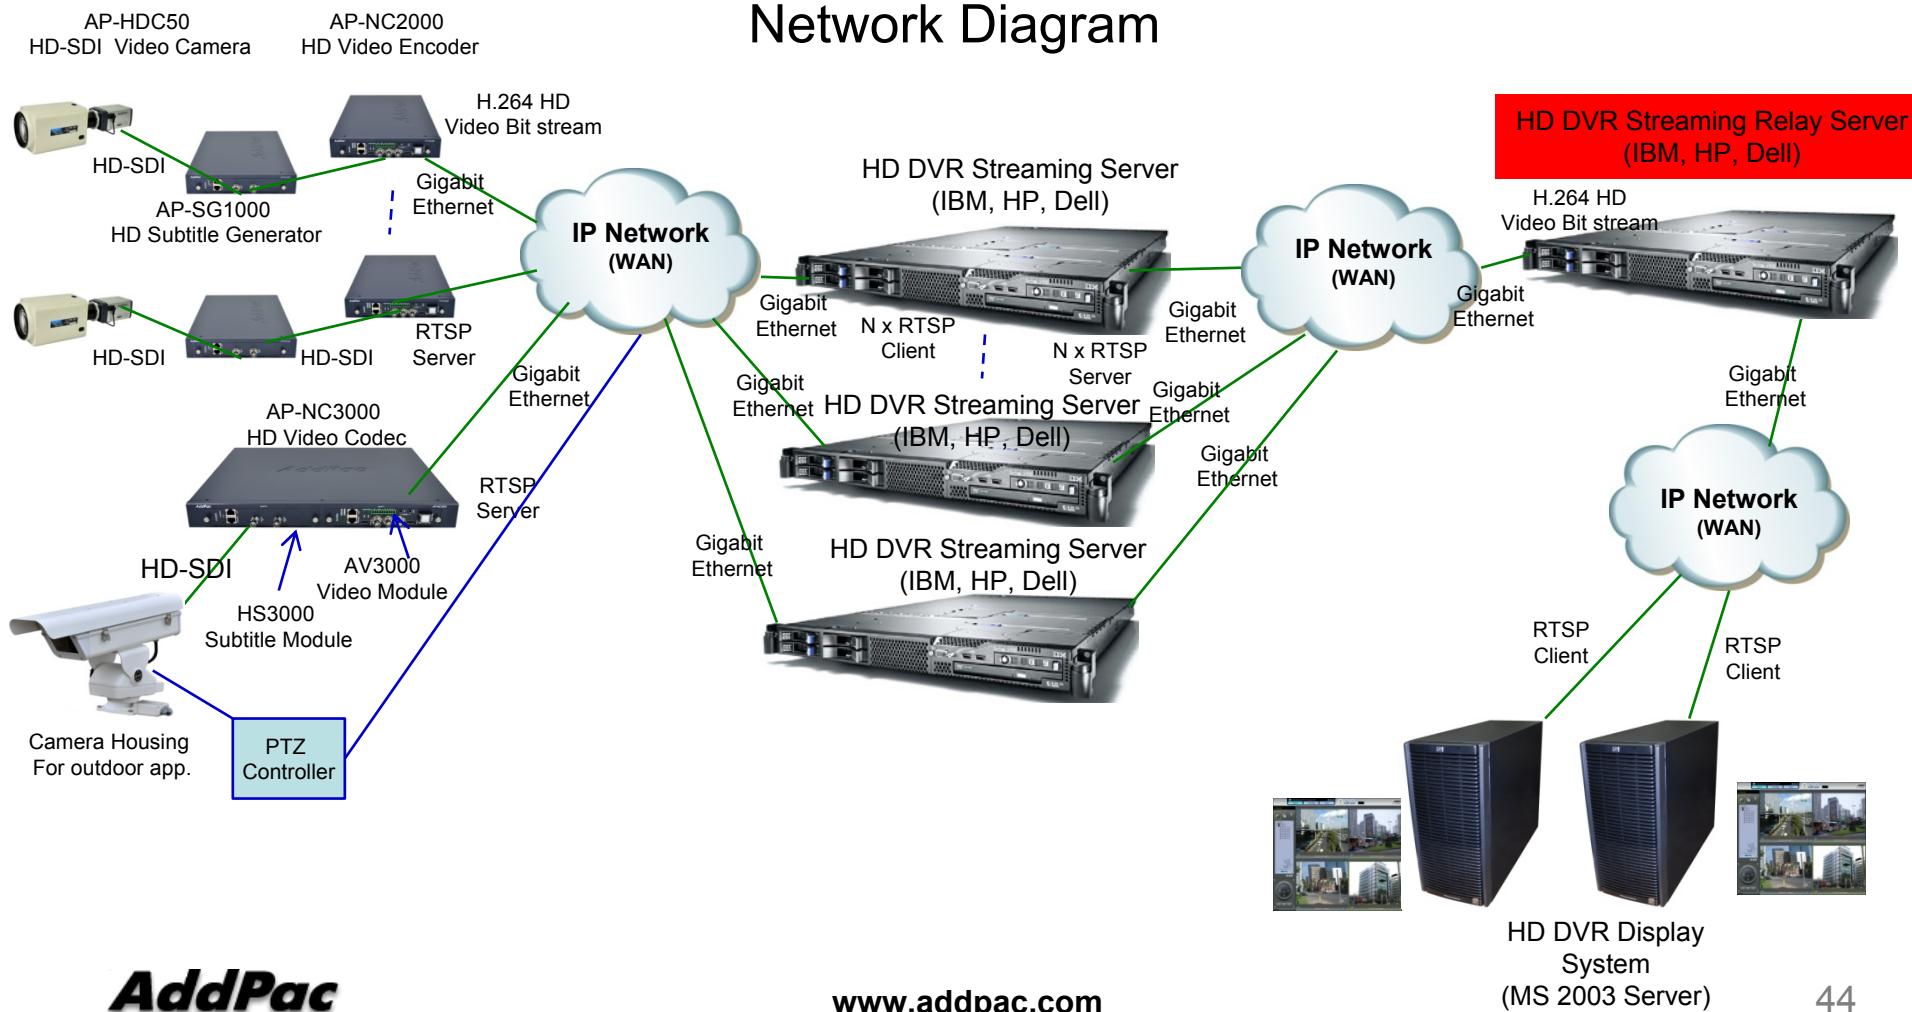

HD Video Splitter

AP-HDS4 HD-SDI 4 Layout Video Splitter

Hardware Specification

AP-HDS4 Front View

Two(2) Channel HD-SDI Video Input Module

Power On/Off Switch

AP-HDS4 Back Side

AC Power Supply

HD Video Splitter

AP-HDS4 HD-SDI 4 Layout Video Splitter

HD Video Splitter Service Diagram

HD DVR Streaming Server (AP-SDSS)

HD DVR Streaming Server

AP-SDSS Smart DVR Streaming Server

Main Features

- RTSP based HD Streaming Server
- Linux based Commercial Server Platform
- RTSP Server & Client Architecture
- HD Video Encoder, HD Video Decoder, HD Storage Server, HD Display Server Interworking
- Maximum 64 Channel HD Video Bit-Stream Input (~8 Mbps/ch)
- Maximum 128 Channel HD Video Bit-Stream Output
- Server Function for Web based Smart DVR Manager
- Video Solution with Outstanding Network Service Capability

HD DVR Streaming Server

AP-SDSS Smart DVR Streaming Server

Network Diagram

HD DVR Streaming Relay Server (AP-SDSRS)

HD DVR Streaming Relay Server

AP-SDSRS Smart DVR Streaming Relay Server

Main Features

- RTSP based HD Streaming Relay Server
- Linux based Commercial Server Platform
- RTSP Server & Client Architecture
- HD Streaming Server, HD Display Server Interworking
- Maximum 64 Channel HD Video Bit-Stream Input (~8 Mbps/ch)
- Maximum 128 Channel HD Video Bit-Stream Output
- Maximum 128 Input, 256 Output Channel (D1)
- Camera Database Information Support
- Smart DVR Viewer Support
- Video Solution with Outstanding Network Service Capability

HD DVR Streaming Relay Server

AP-SDSRS Smart DVR Streaming Relay Server

Network Diagram

HD DVR Storage Server (AP-SDRS)

HD DVR Storage Server

AP-SDRS Smart DVR Recording Server

Main Features

- RTSP based HD Storage Server
- Linux based Commercial Server Platform
- RTSP Server & Client Architecture
- HD Display System Interworking
- HDD Capacity : User Requirement
- Server Function for Web based Smart DVR Manager
- Video Solution with Outstanding Network Service Capability