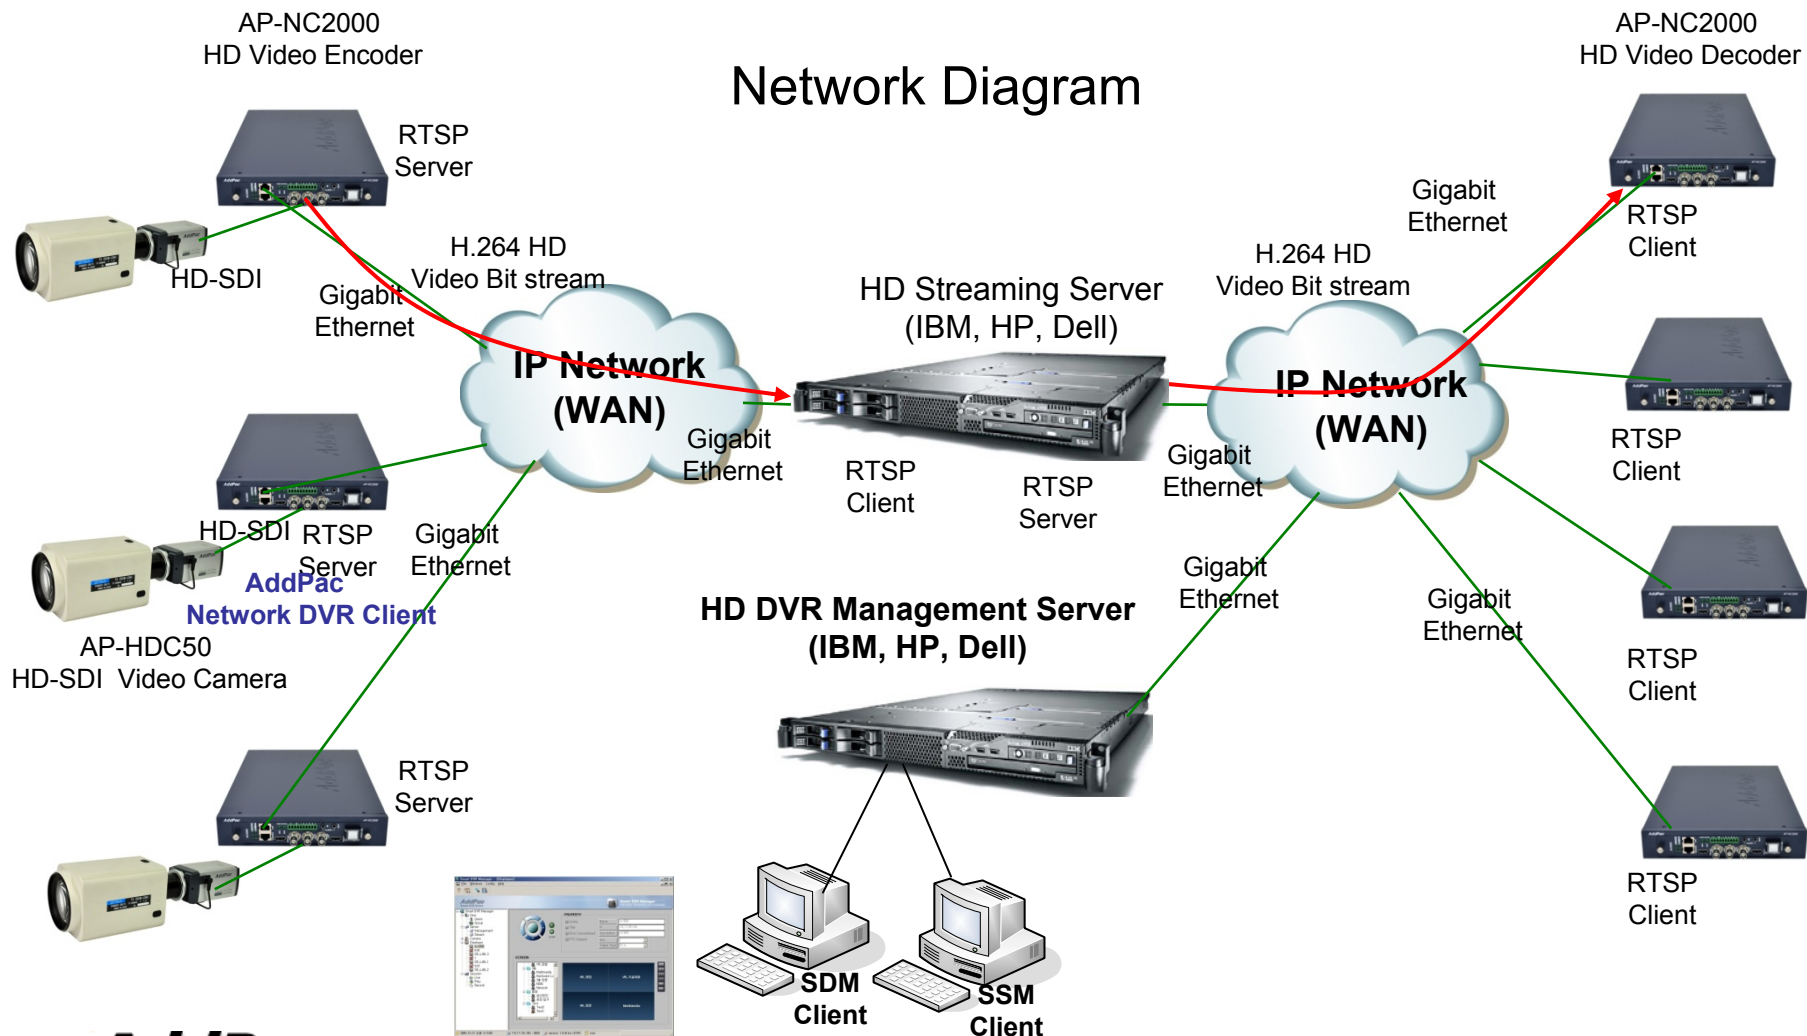

HD Video Splitter

AP-HDS4 HD-SDI 4 Layout Video Splitter

HD Video Splitter Service Diagram

HD DVR Streaming Server (AP-SDSS)

HD DVR Streaming Server

AP-SDSS Smart DVR Streaming Server

Main Features

- RTSP based HD Streaming Server
- Linux based Commercial Server Platform
- RTSP Server & Client Architecture
- HD Video Encoder, HD Video Decoder, HD Storage Server, HD Display Server Interworking
- Maximum 64 Channel HD Video Bit-Stream Input (~8 Mbps/ch)
- Maximum 128 Channel HD Video Bit-Stream Output
- Server Function for Web based Smart DVR Manager
- Video Solution with Outstanding Network Service Capability

HD DVR Streaming Relay Server

AP-SDSRS Smart DVR Streaming Relay Server

Network Diagram

HD DVR Storage Server (AP-SDRS)

HD DVR Storage Server

AP-SDRS Smart DVR Recording Server

Main Features

- RTSP based HD Storage Server
- Linux based Commercial Server Platform
- RTSP Server & Client Architecture
- HD Display System Interworking
- HDD Capacity : User Requirement
- Server Function for Web based Smart DVR Manager
- Video Solution with Outstanding Network Service Capability

HD DVR Storage Server

AP-SDRS Smart DVR Recording Server

Network Diagram

HD DVR Management Server (AP-SDMS)

HD DVR Management Server

AP-SDMS Smart DVR Management Server

Main Features

- Linux based Commercial Server Platform
- SDM(Smart DVR Manager) Web Server
- SSM(Smart Subtitle Manager) Web Server
- Smart DVR Streaming Server Interworking
- AP-SG1000(HS3000) HD Subtitle Generator Interworking
- PTZ Controller Interworking
- Video Solution with Outstanding Network Service Capability

HD DVR Management Server

AP-SDMS Smart DVR Management Server

Network Diagram

AddPac

www.addpac.com

HD DVR Management Server

AP-SDMS Smart DVR Management Server

Web based SDM Feature