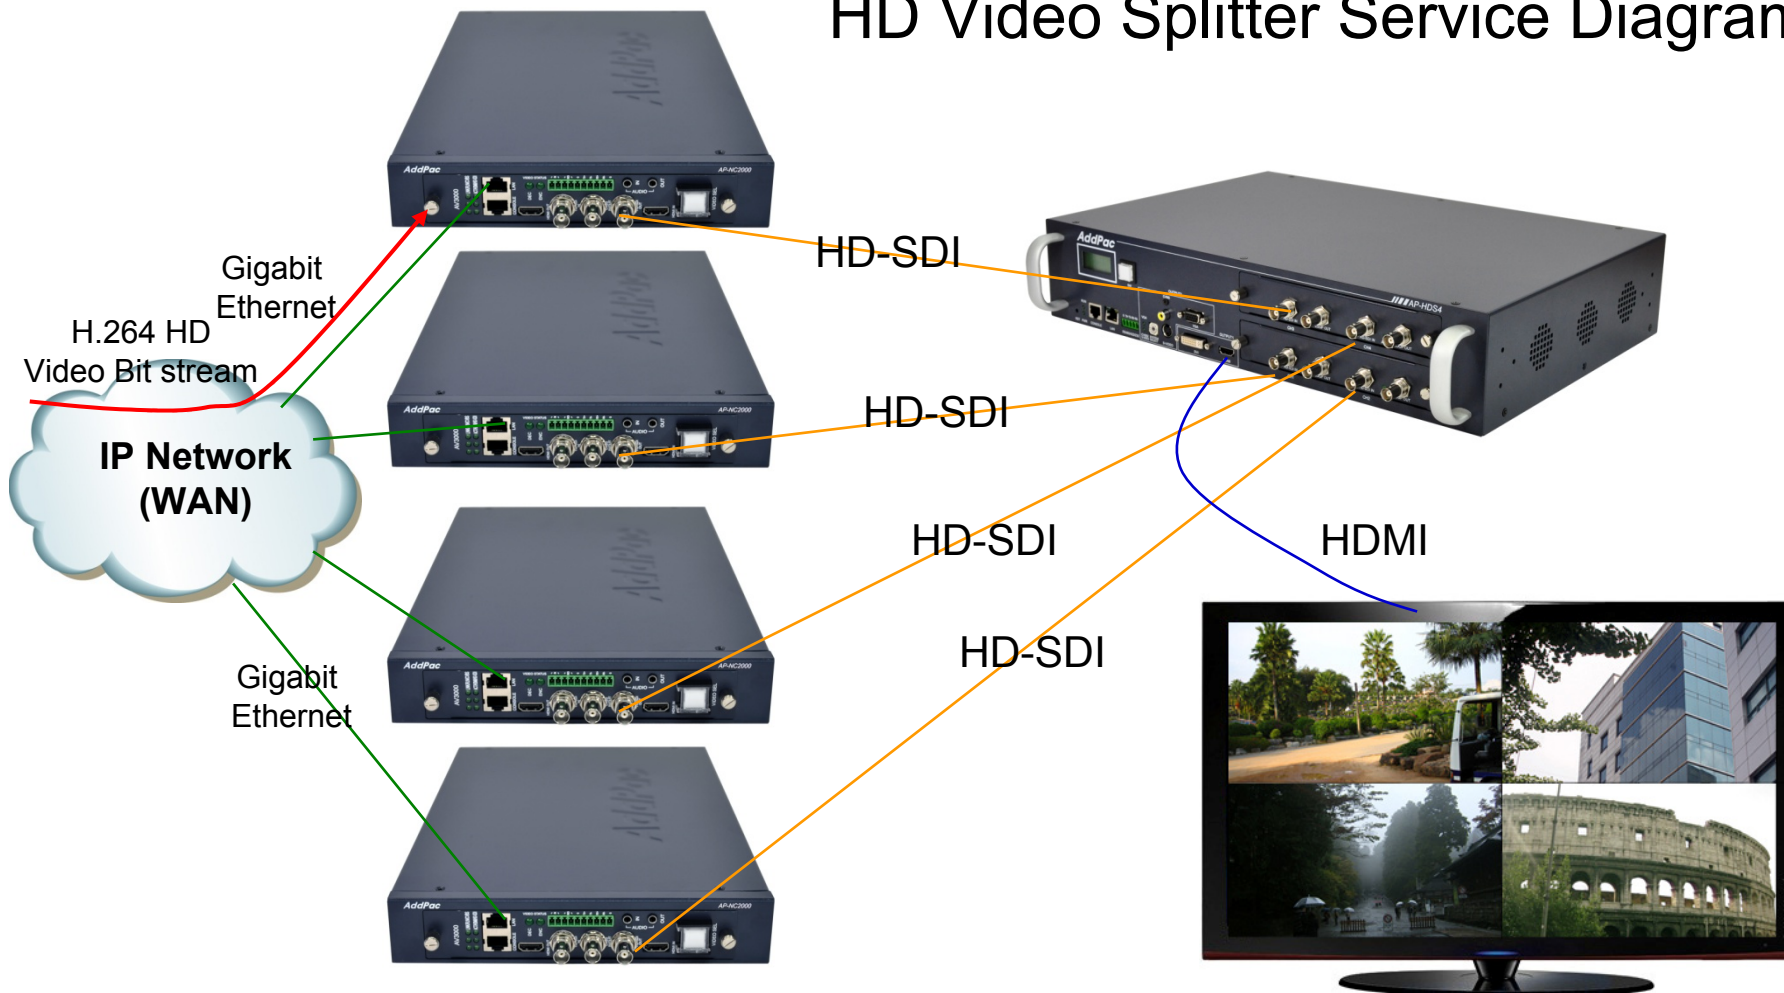

AP-SG1000 HD Subtitle Generator

High-end
DSP

HS3000 HD-SDI Subtitle Generation Module Specification

HD Video Splitter

HD Video Splitter

AP-HDS4 HD-SDI 4 Layout Video Splitter

Main Features

- HD-SDI Video Splitter Service Features
- Four(4) Channel HD-SDI Video Input (720P)
- One(1) Channel HDMI or DVI Video Output for HDTV Display
- HD-SDI Two(2)-Port Input Module
- IP based Network Surveillance Solution
- High-performance Video, Audio, and Voice Service
- Firmware Upgradeable Architecture
- Video Solution with Outstanding Network Service Capability
- Internal Power Supply Adaptor

HD Video Splitter

AP-HDS4 HD-SDI 4 Layout Video Splitter

Hardware Specification

AP-HDS4 Front View

Two(2) Channel HD-SDI Video Input Module

Power On/Off Switch

AP-HDS4 Back Side

AC Power Supply

HD Video Splitter

AP-HDS4 HD-SDI 4 Layout Video Splitter

HD Video Splitter Service Diagram

HD DVR Streaming Server (AP-SDSS)

HD DVR Streaming Server

AP-SDSS Smart DVR Streaming Server

Main Features

- RTSP based HD Streaming Server
- Linux based Commercial Server Platform
- RTSP Server & Client Architecture
- HD Video Encoder, HD Video Decoder, HD Storage Server, HD Display Server Interworking
- Maximum 64 Channel HD Video Bit-Stream Input (~8 Mbps/ch)
- Maximum 128 Channel HD Video Bit-Stream Output
- Server Function for Web based Smart DVR Manager
- Video Solution with Outstanding Network Service Capability