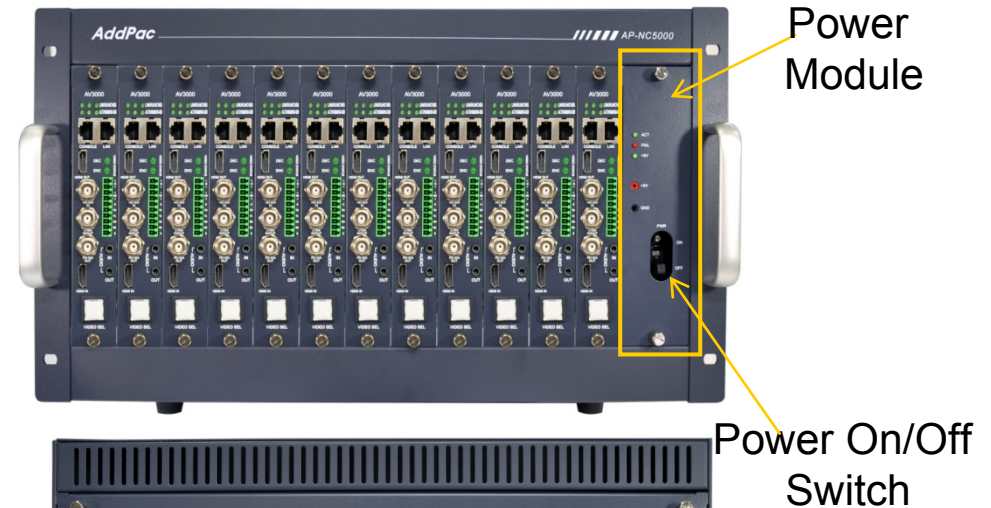

HD Video Codec (HD-SDI)

AP-NC5000 HD Video Codec

Hardware Specification

AP-NC5000 Front View

AV3000 HD Video Module