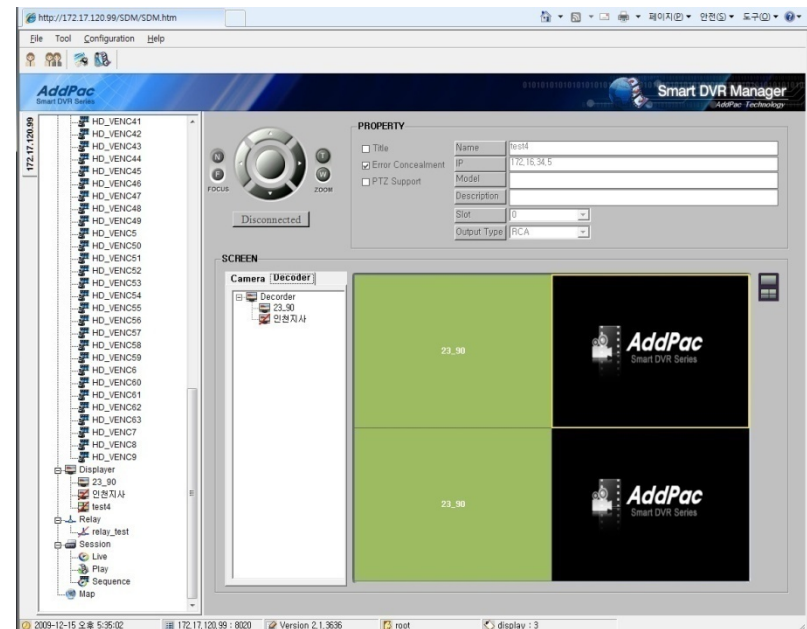

HD DVR Management Server

AP-SDMS Smart DVR Management Server

Web based SDM (screen capture)

HD DVR Management Server

AP-SDMS Smart DVR Management Server

Web based SDM (screen capture)

HD DVR Management Server

AP-SDMS Smart DVR Management Server

Web based SDM (screen capture)

HD DVR Display System (AP-SDDS)

HD DVR Display System

AP-SDMS Smart DVR Display System

Main Features

- MS 2003 Window Server High Performance H/W Platform
- Web based SDV(Smart DVR Viewer) Support (RTSP & Web Client)
- H.264 HD (720P) Video Decoding
- RTSP Streaming Protocol support
- Smart DVR Streaming Server Interworking (RTSP & Web Server)
- Smart DVR Management Server Interworking for PTZ Controller
- Video Solution with Outstanding Network Service Capability