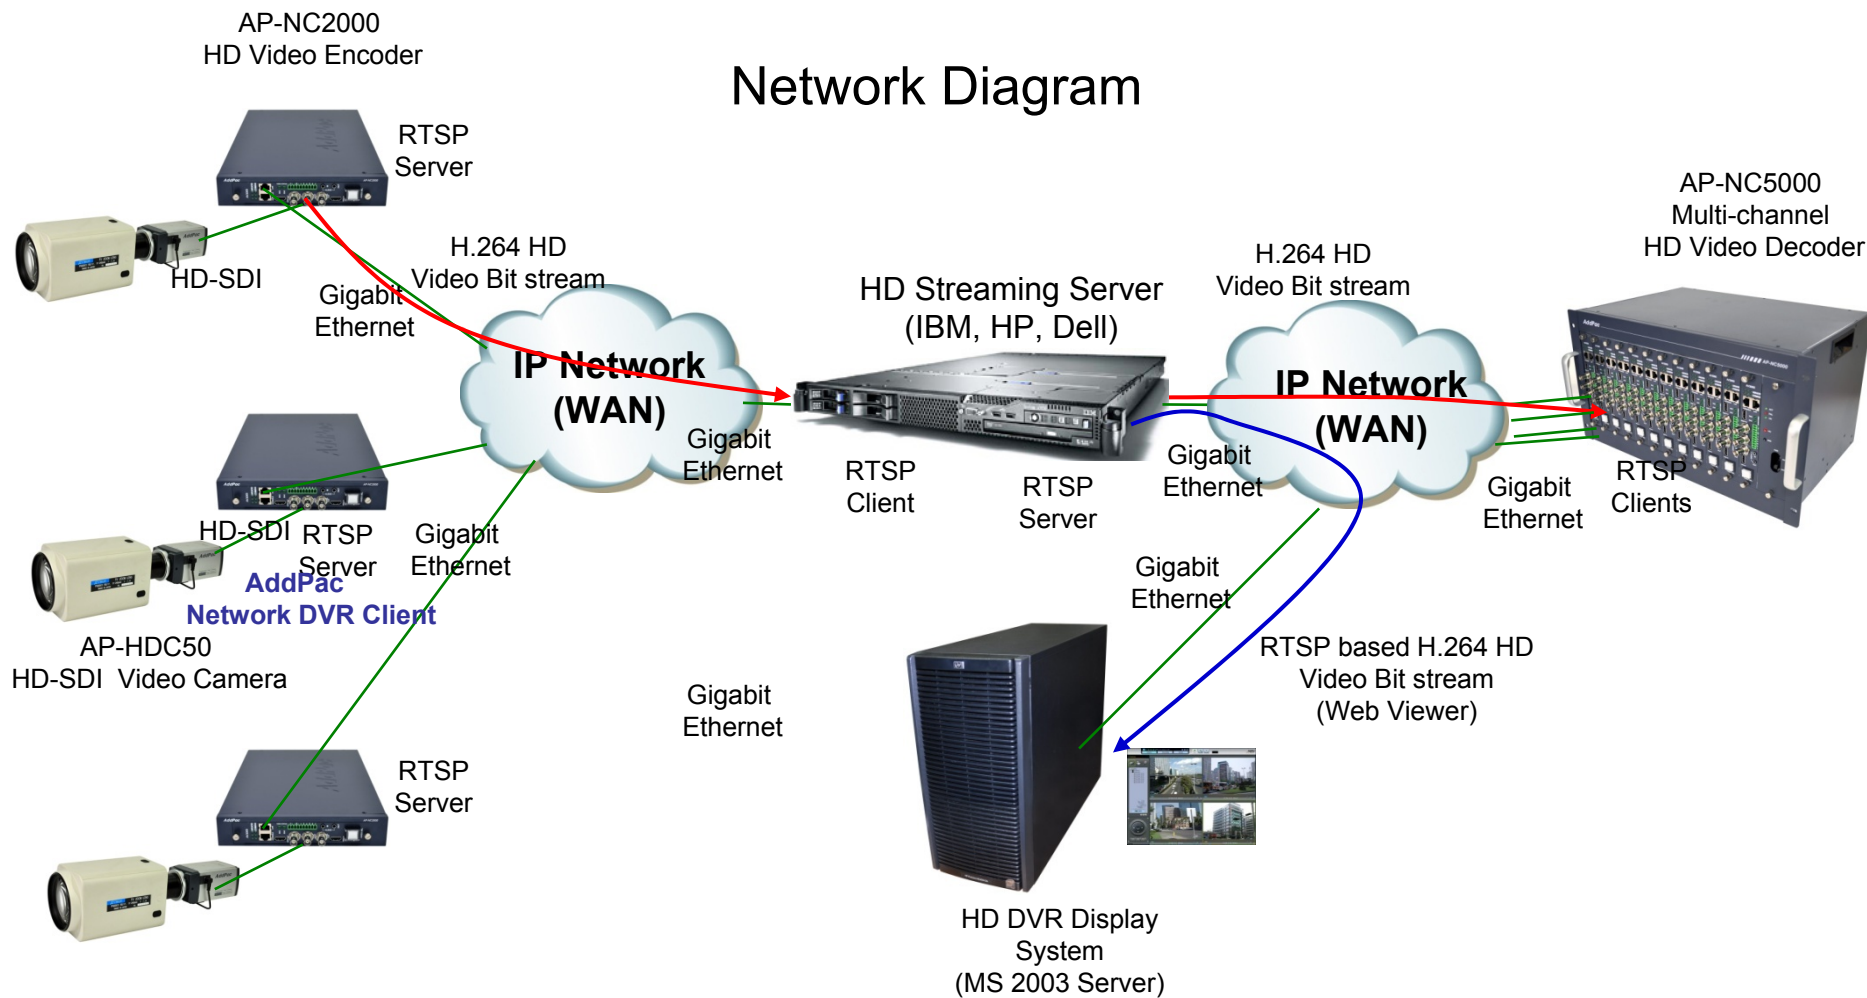

HD DVR Management Server

AP-SDMS Smart DVR Management Server

Web based SDM (screen capture)

HD DVR Management Server

AP-SDMS Smart DVR Management Server

Web based SDM (screen capture)

HD DVR Management Server

AP-SDMS Smart DVR Management Server

Web based SDM (screen capture)

HD DVR Display System (AP-SDDS)

HD DVR Display System

AP-SDMS Smart DVR Display System

Main Features

- MS 2003 Window Server High Performance H/W Platform
- Web based SDV(Smart DVR Viewer) Support (RTSP & Web Client)
- H.264 HD (720P) Video Decoding
- RTSP Streaming Protocol support
- Smart DVR Streaming Server Interworking (RTSP & Web Server)
- Smart DVR Management Server Interworking for PTZ Controller
- Video Solution with Outstanding Network Service Capability

HD DVR Display System

AP-SDMS Smart DVR Display System

Network Diagram

HD DVR Display System

AP-SDMS Smart DVR Display System

Web based SDM (screen capture)

Ordering Information

- **Large Scale HD Network DVR Solution**
- **Including 1 Year Hardware Warranty**
- **Product Documents**
 - Install and Operation Guide (PDF)
- **Pricing**
 - AddPac Technology Regional Sales Manager
 - Authorized Sales and Marketing Representatives
 - Please Contact www.addpac.com