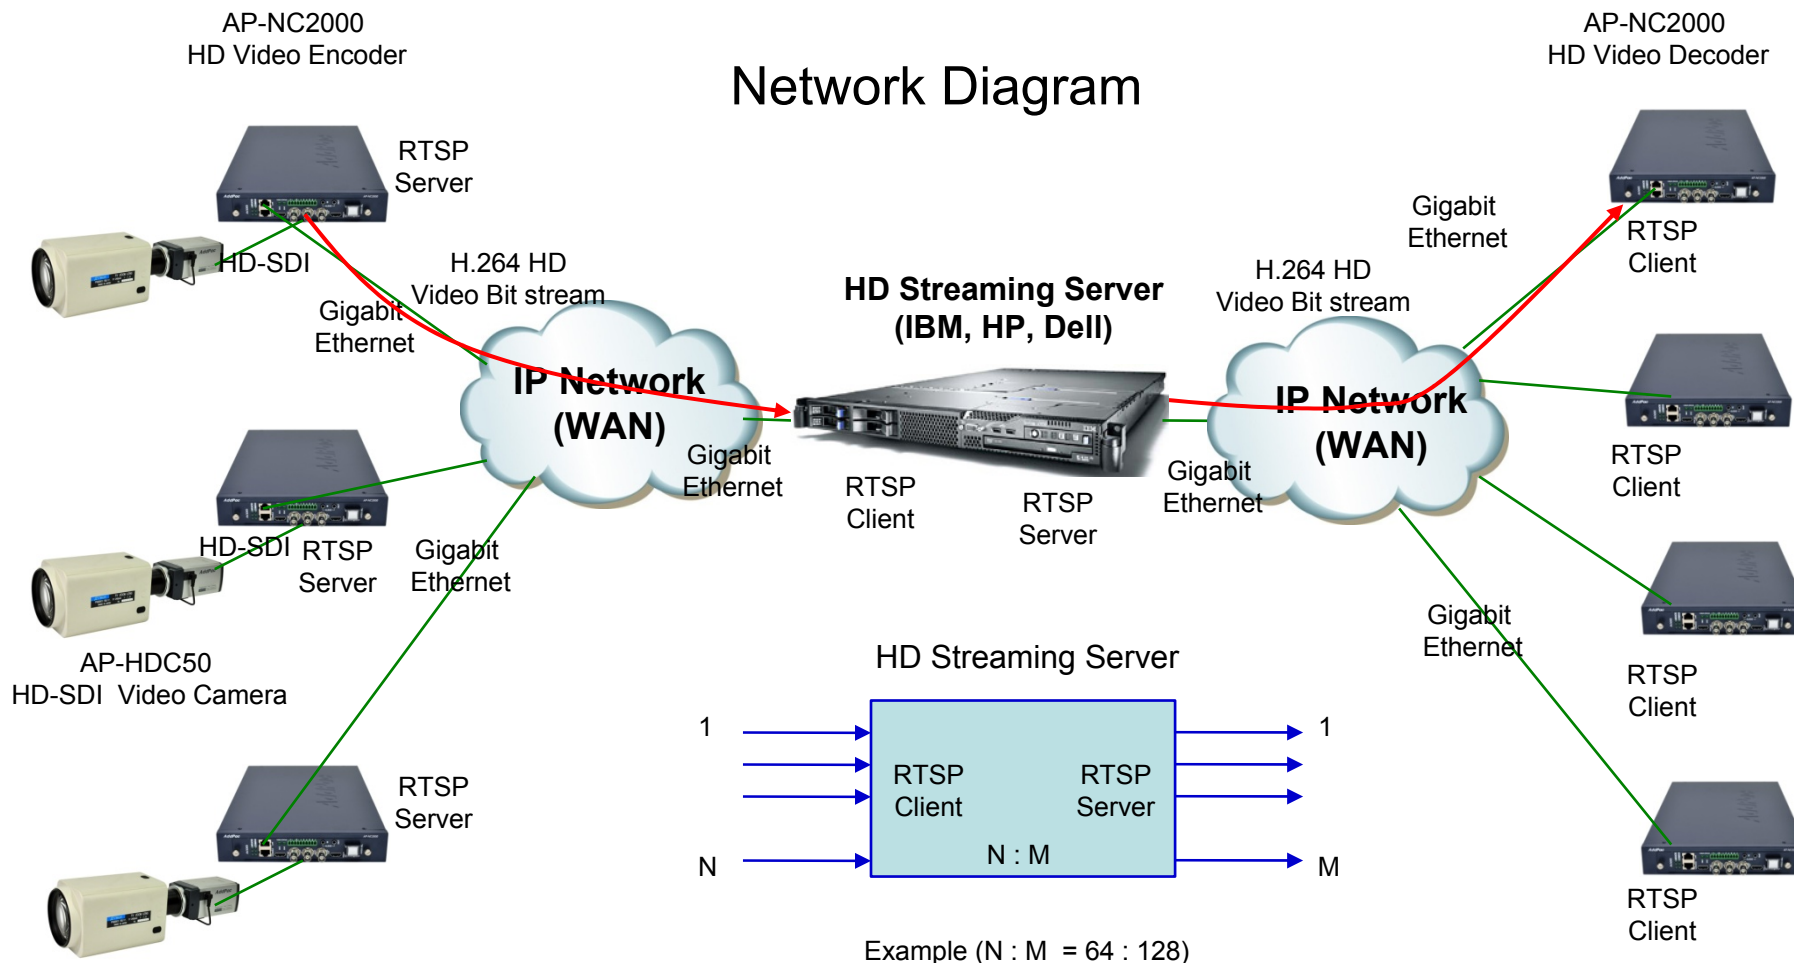

HD Video Splitter

AP-HDS4 HD-SDI 4 Layout Video Splitter

Hardware Specification

AP-HDS4 Front View

Two(2) Channel HD-SDI Video Input Module

Power On/Off Switch

AP-HDS4 Back Side

AC Power Supply

HD Video Splitter

AP-HDS4 HD-SDI 4 Layout Video Splitter

HD Video Splitter Service Diagram

HD DVR Streaming Server (AP-SDSS)

HD DVR Streaming Server

AP-SDSS Smart DVR Streaming Server

Main Features

- RTSP based HD Streaming Server
- Linux based Commercial Server Platform
- RTSP Server & Client Architecture
- HD Video Encoder, HD Video Decoder, HD Storage Server, HD Display Server Interworking
- Maximum 64 Channel HD Video Bit-Stream Input (~8 Mbps/ch)
- Maximum 128 Channel HD Video Bit-Stream Output
- Server Function for Web based Smart DVR Manager
- Video Solution with Outstanding Network Service Capability

HD DVR Streaming Server

AP-SDSS Smart DVR Streaming Server

Network Diagram

HD DVR Streaming Relay Server (AP-SDSRS)

HD DVR Streaming Relay Server

AP-SDSRS Smart DVR Streaming Relay Server

Main Features

- RTSP based HD Streaming Relay Server
- Linux based Commercial Server Platform
- RTSP Server & Client Architecture
- HD Streaming Server, HD Display Server Interworking
- Maximum 64 Channel HD Video Bit-Stream Input (~8 Mbps/ch)
- Maximum 128 Channel HD Video Bit-Stream Output
- Maximum 128 Input, 256 Output Channel (D1)
- Camera Database Information Support
- Smart DVR Viewer Support
- Video Solution with Outstanding Network Service Capability