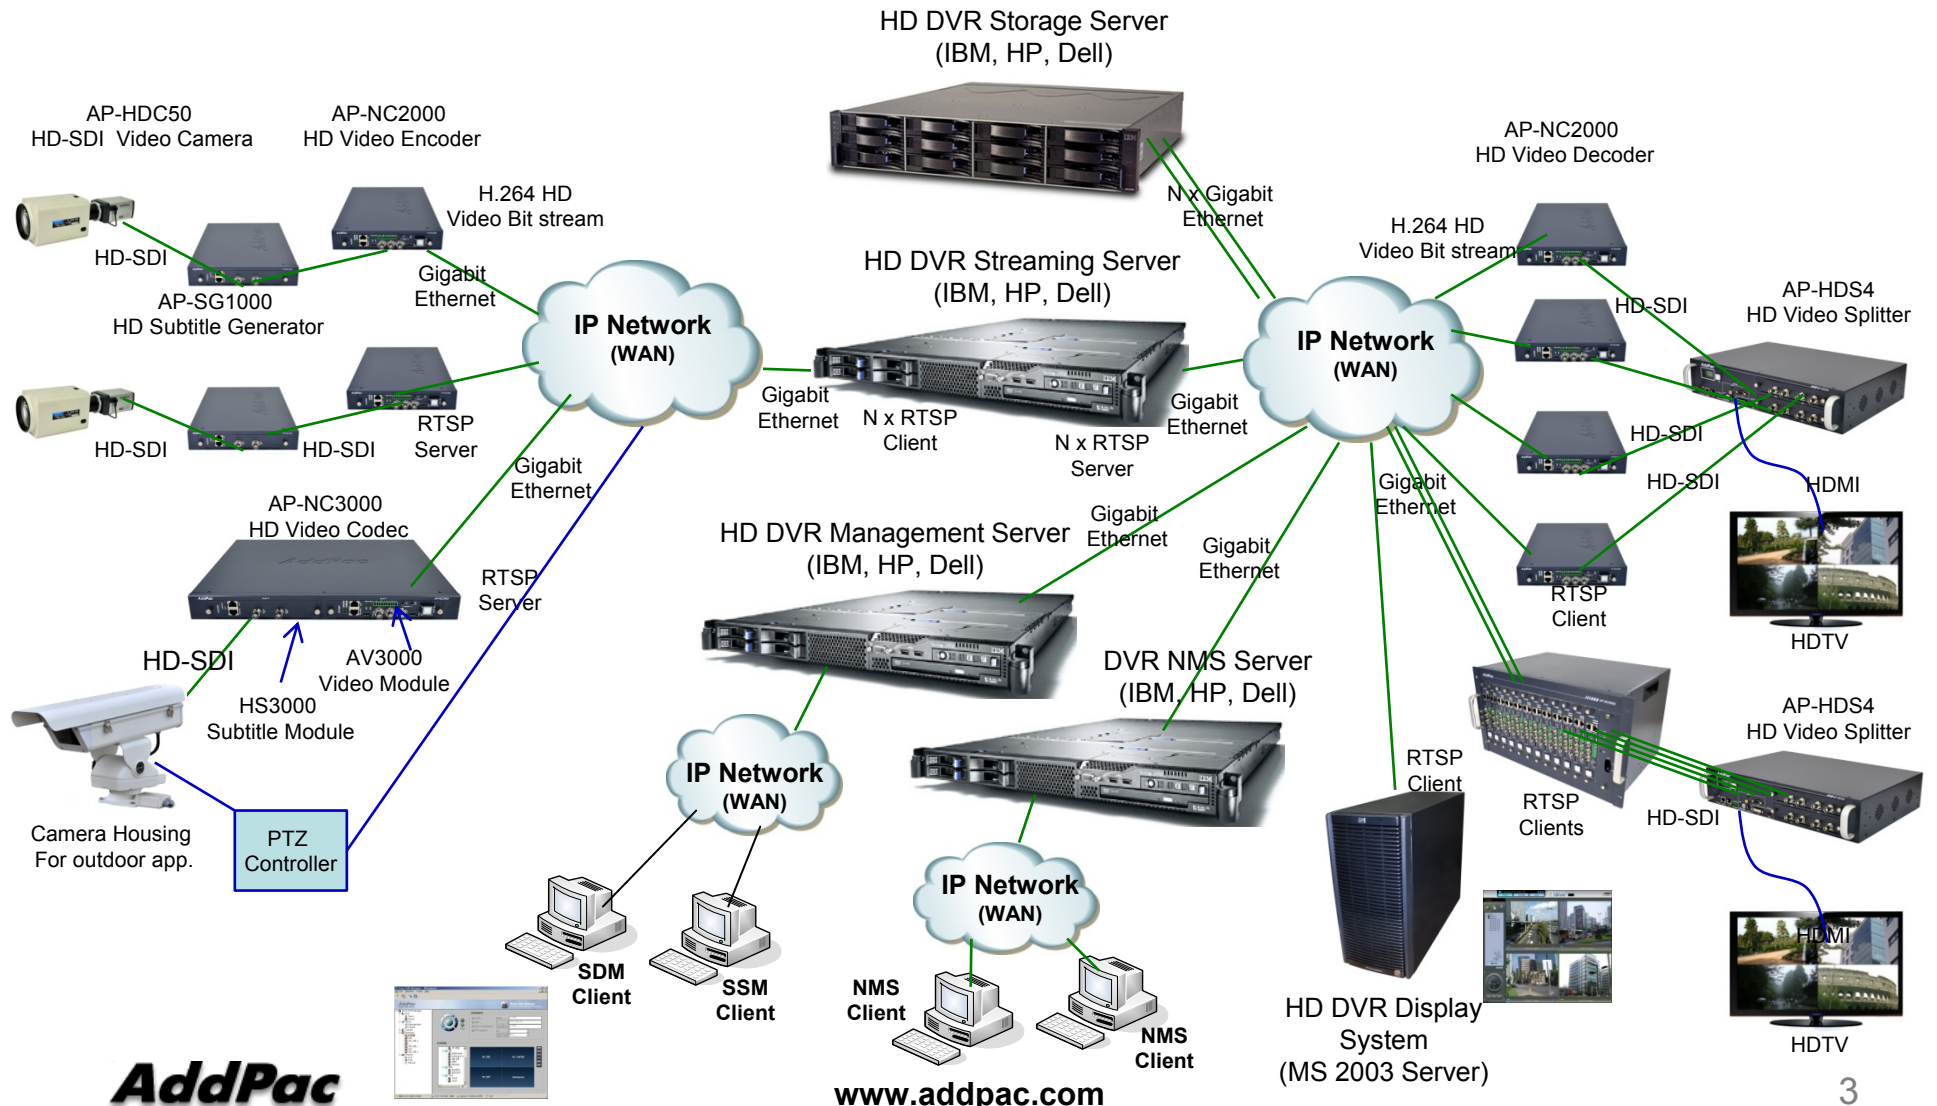

Large Scale HD Network DVR Solution

AddPac

AddPac Technology

Sales and Marketing

www.addpac.com

Contents

- HD Network DVR Service Diagram
- HD Network DVR Solution Components
 - HD Camera (HD-SDI)
 - HD Camera Housing with PTZ Controller (outsourcing)
 - HD Video Codecs (H.264, RTSP)
 - HD Subtitle Generator (HD-SDI)
 - HD Video Splitter (4 Ch HD-SDI Input)
 - HD DVR Streaming Server
 - HD DVR Storage Server
 - HD DVR Display System : MS-Window based HD Viewer
 - HD DVR Management Server
 - NMS (Network Management System) for DVR Systems

HD Network DVR Service Diagram

AddPac

www.addpac.com

HD Network DVR Solution Components

HD Camera (HD-SDI)

HD Camera (HD-SDI)

AP-HDC50 HD Camera

Main Features

- High-End HD Video Camera Features
- 1/3" Progressive Scan CCD Image Sensor
- 1.3 Mega Pixel Camera
- 720P(1280x720)/30frame Video Resolution Support
- External PAN/TILT/Zoom Housing Features
- C/CS Mount Support for High-End External Zoom Lens
- HD-SDI Digital Video Output Interface

HD Video Splitter

AP-HDS4 HD-SDI 4 Layout Video Splitter

HD Video Splitter Service Diagram

HD DVR Streaming Server (AP-SDSS)

HD DVR Streaming Server

AP-SDSS Smart DVR Streaming Server

Main Features

- RTSP based HD Streaming Server
- Linux based Commercial Server Platform
- RTSP Server & Client Architecture
- HD Video Encoder, HD Video Decoder, HD Storage Server, HD Display Server Interworking
- Maximum 64 Channel HD Video Bit-Stream Input (~8 Mbps/ch)
- Maximum 128 Channel HD Video Bit-Stream Output
- Server Function for Web based Smart DVR Manager
- Video Solution with Outstanding Network Service Capability