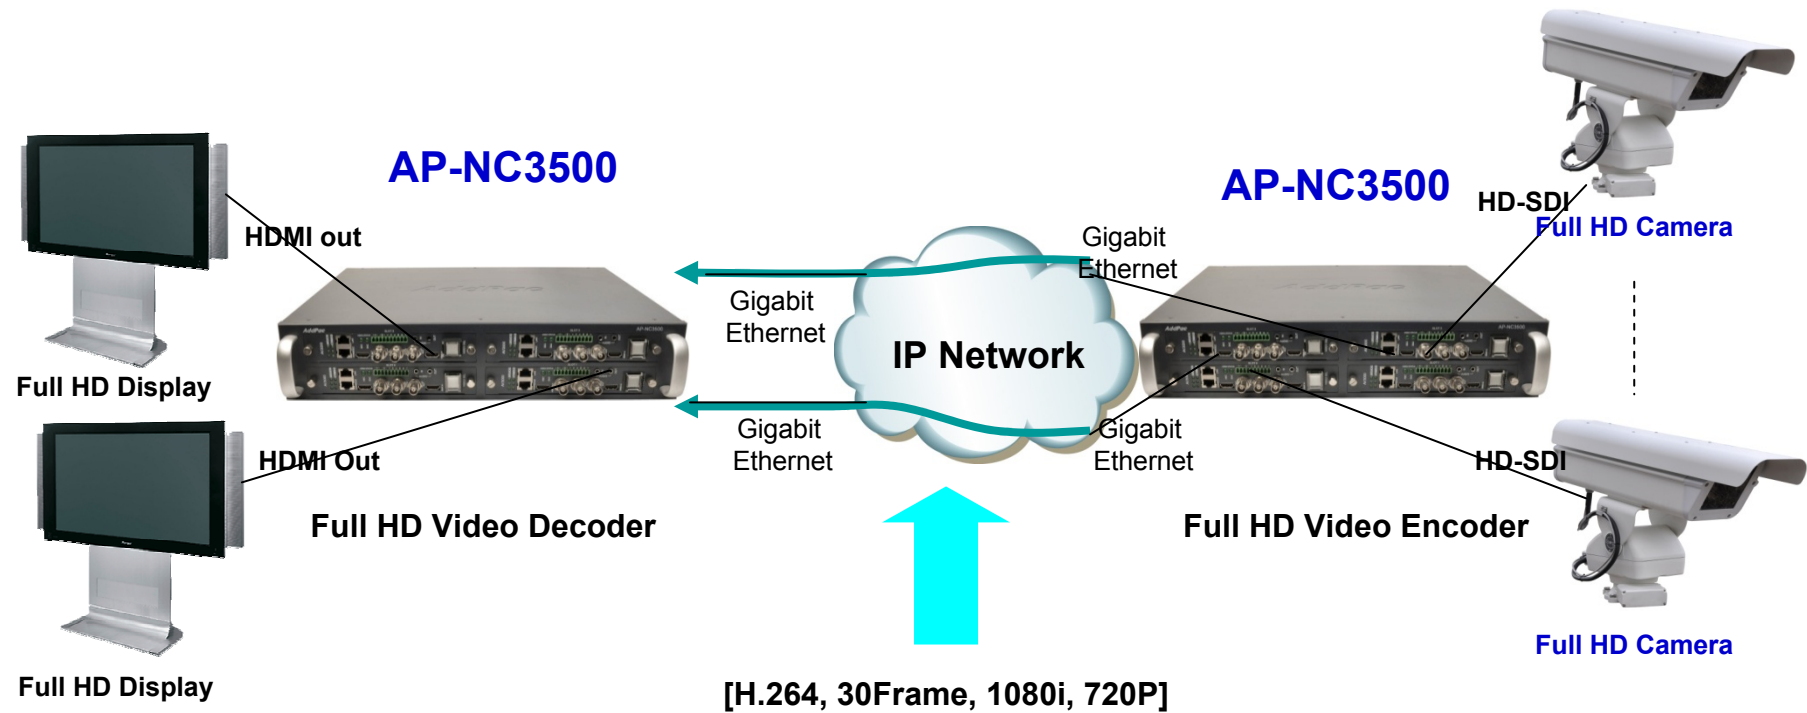

Product Overview

AP-NC3500 Multi-Channel HD Network Video Codec

- IP based Audio/Video Encoding/Decoding Solution
- Four(4) Module Slots for HD Video Modules
- HD Video Encoder Module
- HD Video Decoder Module
- IP based Network Surveillance Solution
- High-performance Video, Audio, and Voice Service
- Firmware Upgradeable Architecture
- Video Solution with Outstanding Network Service Capability
- Audio/Video Privacy Protection

Hardware Specification

AP-NC3500 Multi-Channel HD Network Video Codec

High-end
DSP

- **High-end Programmable DSP Hardware Architecture**
- **Full HD Video Encoder/Decode Module (Ex : AV6000)**
 - **Network Interface**
 - One(1) 10/100/1000Mbps Gigabit Ethernet
 - One(1) Console Port
 - **Powerful Video Input/output Interface**
 - HD-SDI, HDMI, Analog
 - **High quality Audio and Voice Interface**
 - Stereo Audio Input/Output Connector
 - **Camera Control Interface**
 - One(1) RS-232C, RS422, RS485 Interface for Camera Control
 - **I/O Interface**
 - 2 Alarm Input, 1 Relay

AP-NC3500 Network Video Codec

Application Area

- Network Surveillance
- Video Line Extension
- HD NVR Service Diagram

Network Surveillance

AP-NC3500 Multi-Channel HD Network Video Codec

Video Line Extension

AP-NC3500 Multi-Channel HD Network Video Codec

HD Network DVR Service Diagram

Ordering Information

- **AP-NC3500 Network Camera Hardware Platform**
 - Programmable RISC + DSP Architecture
 - Four(4) Video Module Slots
- **AV6000, AV3500, AV3000, AV2000 Video Modules**
- **Built-in APOS Internetworking Software for AP-NC3500**
- **Including 1 Year Hardware Warranty**
- **Product Documents**
 - Install and Operation Guide (PDF)
- **Pricing**
 - AddPac Technology Regional Sales Manager
 - Authorized Sales and Marketing Representatives
 - Please Contact www.addpac.com