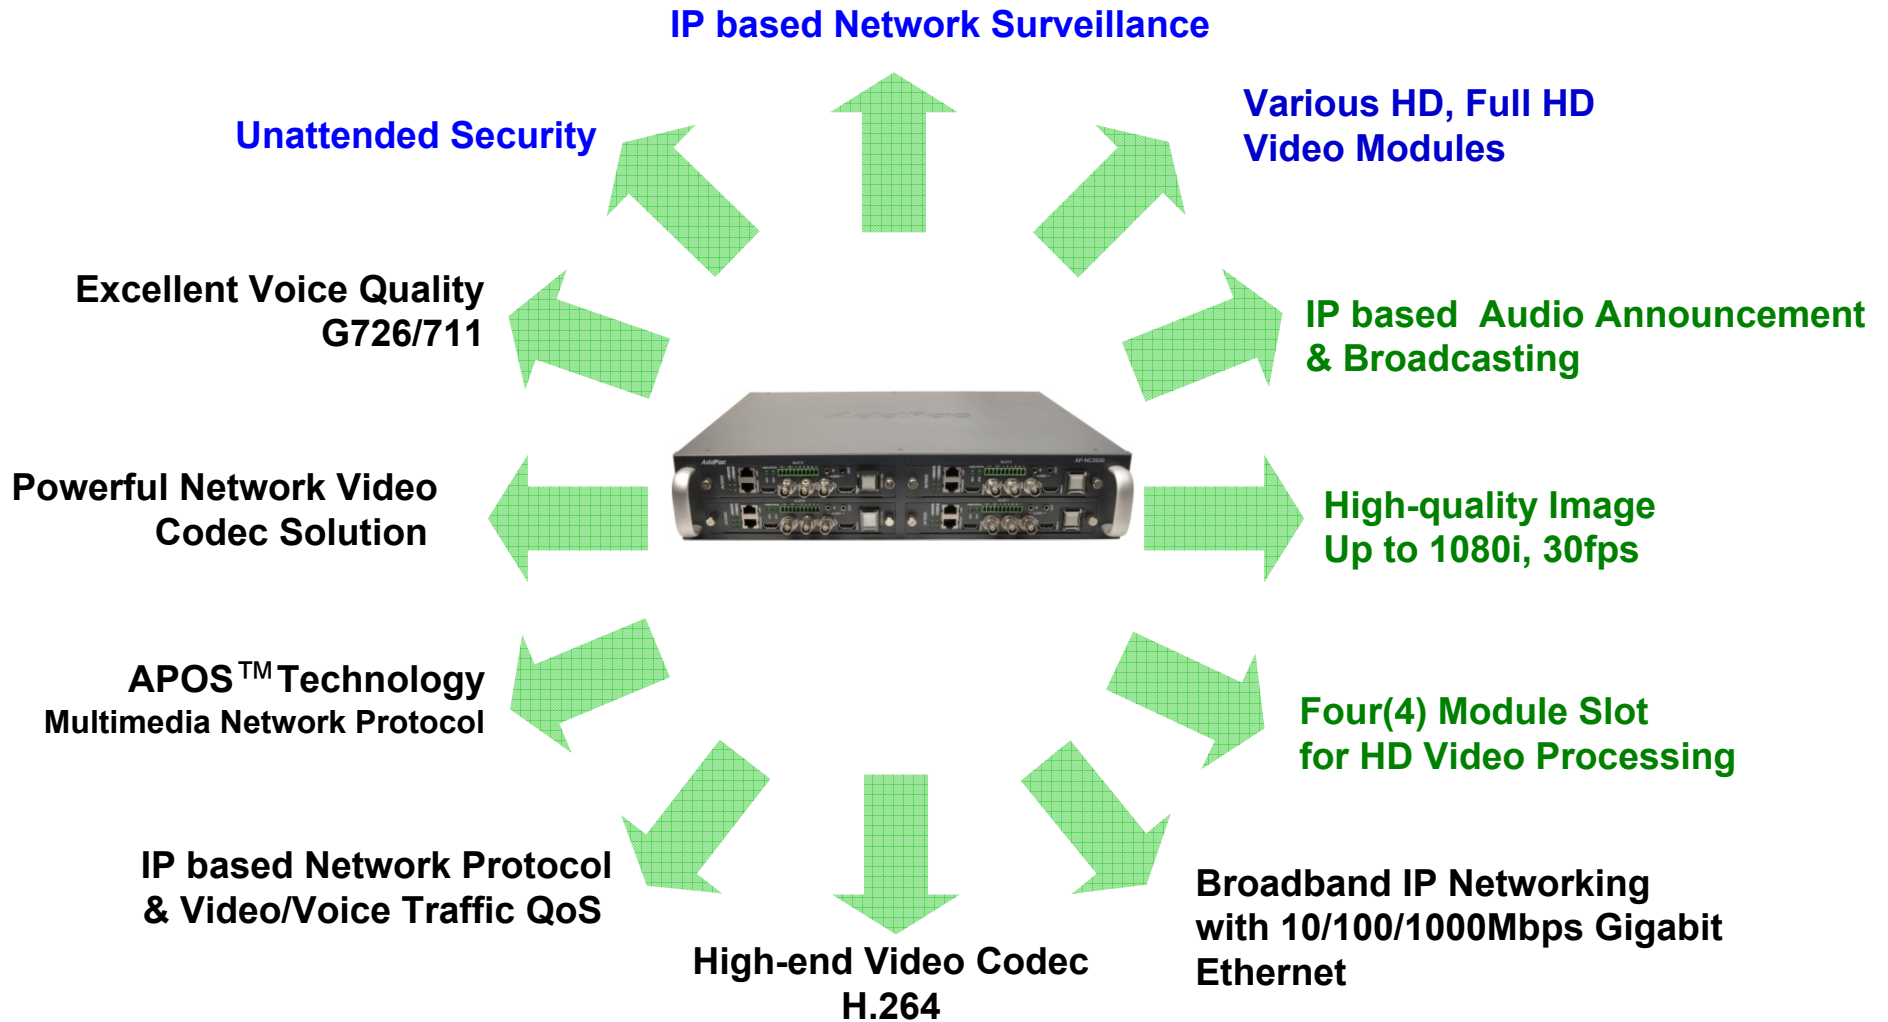

Product Overview

AP-NC3500 Multi-Channel HD Network Video Codec

- IP based Audio/Video Encoding/Decoding Solution
- Four(4) Module Slots for HD Video Modules
- HD Video Encoder Module
- HD Video Decoder Module
- IP based Network Surveillance Solution
- High-performance Video, Audio, and Voice Service
- Firmware Upgradeable Architecture
- Video Solution with Outstanding Network Service Capability
- Audio/Video Privacy Protection

Product Highlights

AP-NC3500 Multi-Channel HD Network Video Codec

Benefits and Features

AP-NC3500 Multi-Channel HD Network Video Codec

- **High Quality Images up to 64kbps and 15Mbps**
- **Four(4) Module Slots for Video Module**
- **Full HD, HD, SD Video Encoder Module**
- **Full HD, HD, SD Video Decoder Module**
- **High-performance Audio & Video Codec Support**
 - H.264, MPEG-4 Video Codec
 - Line IN/OUT : G.726, G.711 Audio Codec
- **Up to 30 frame/sec, 1080i Resolution**
- **IP Audio Announcement & Broadcasting**
- **RTSP based Network Protocol Support**
- **Video Application**
 - Network Surveillance Solution

Hardware Specification

AP-NC3500 Multi-Channel HD Network Video Codec

High-end
DSP

- **High-end Programmable DSP Hardware Architecture**
- **Full HD Video Encoder/Decode Module (Ex : AV6000)**
 - **Network Interface**
 - One(1) 10/100/1000Mbps Gigabit Ethernet
 - One(1) Console Port
 - **Powerful Video Input/output Interface**
 - HD-SDI, HDMI, Analog
 - **High quality Audio and Voice Interface**
 - Stereo Audio Input/Output Connector
 - **Camera Control Interface**
 - One(1) RS-232C, RS422, RS485 Interface for Camera Control
 - **I/O Interface**
 - 2 Alarm Input, 1 Relay