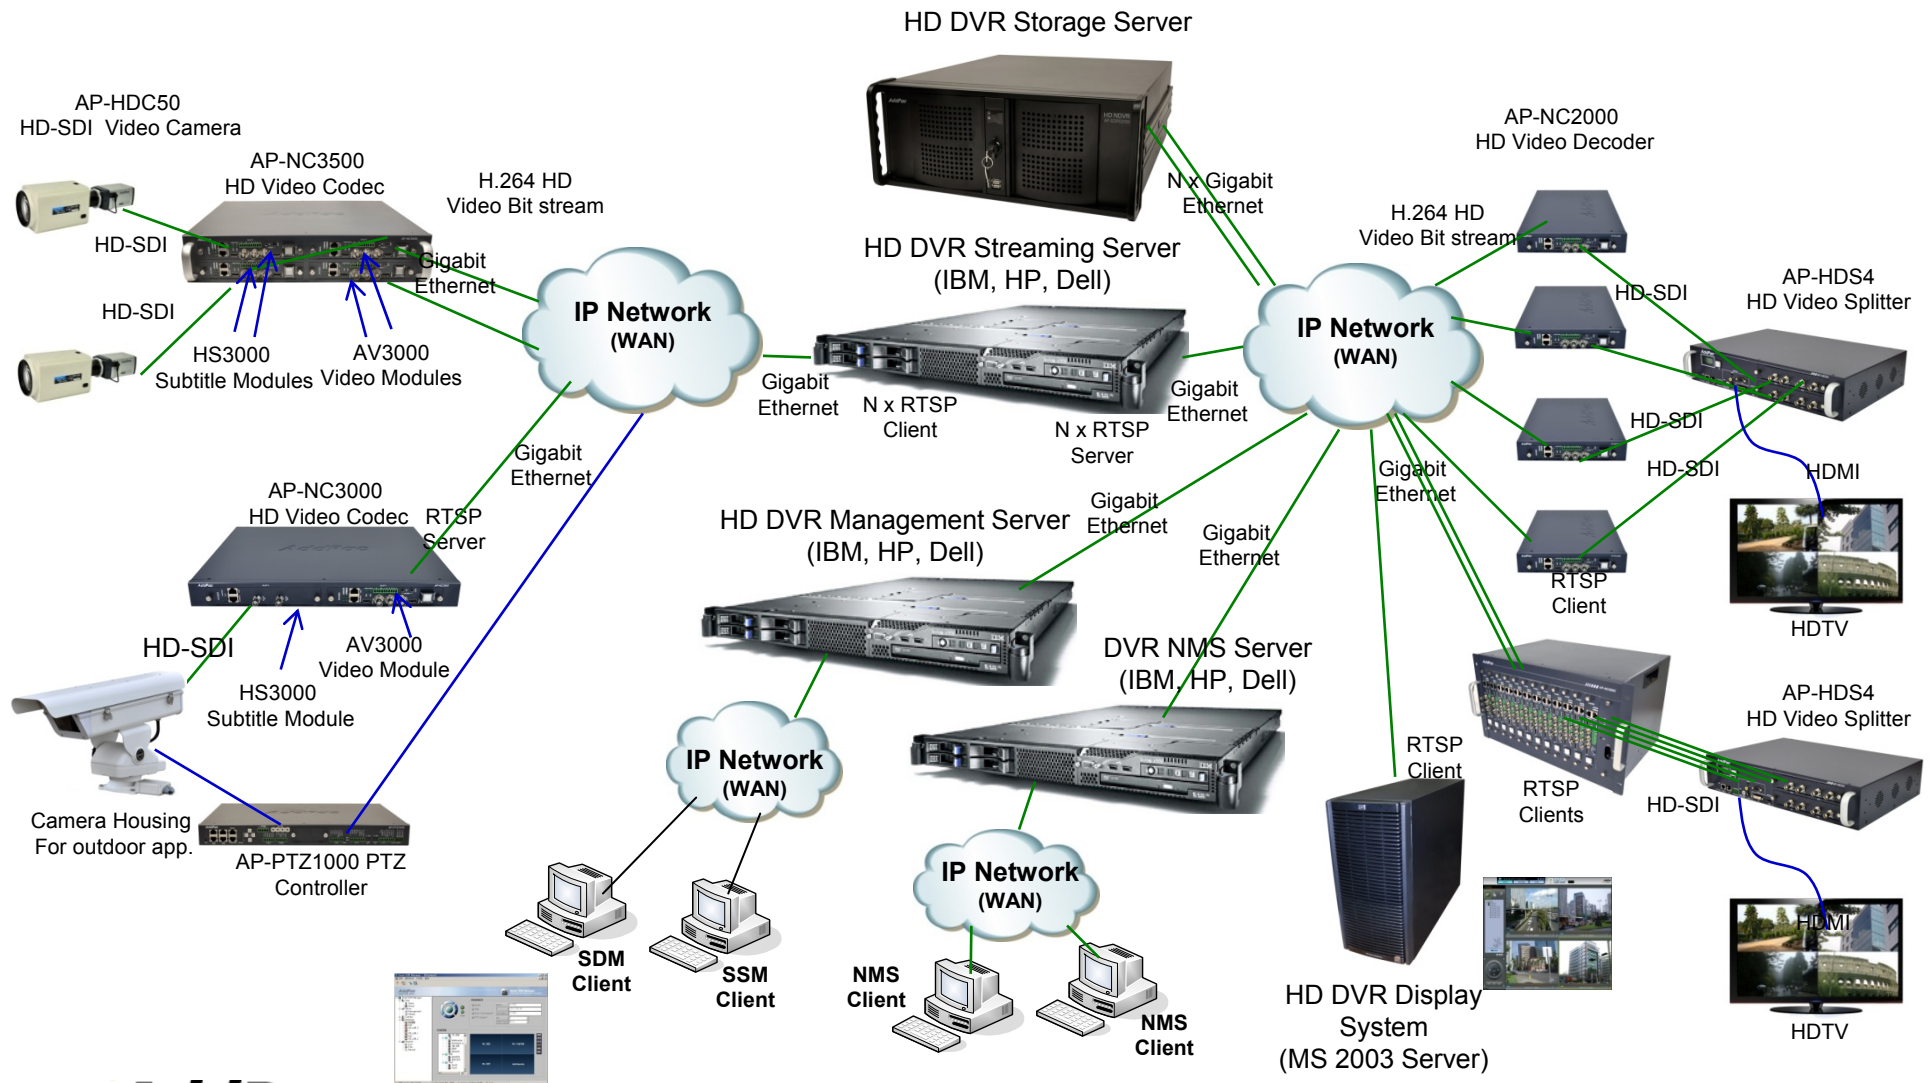

Hardware Specification

AP-NC3500 Multi-Channel HD Network Video Codec

High-end
DSP

- **High-end Programmable DSP Hardware Architecture**
- **Full HD Video Encoder/Decode Module (Ex : AV6000)**
 - **Network Interface**
 - One(1) 10/100/1000Mbps Gigabit Ethernet
 - One(1) Console Port
 - **Powerful Video Input/output Interface**
 - HD-SDI, HDMI, Analog
 - **High quality Audio and Voice Interface**
 - Stereo Audio Input/Output Connector
 - **Camera Control Interface**
 - One(1) RS-232C, RS422, RS485 Interface for Camera Control
 - **I/O Interface**
 - 2 Alarm Input, 1 Relay

Network Service and Features

AP-NC3500 Multi-Channel HD Network Video Codec

- **Network Managements**
 - DHCP Server & Relay Functions
 - Network Address Translation (NAT) Function
 - Port Address Translation (PAT) Function
 - Transparent Bridging (IEEE Standard) Function
 - Spanning Tree Bridging Protocol Support
 - Remote Bridging Support
 - Concurrent Routing and Bridging Support
 - Cisco Style Command Line Interface (CLI)
 - Network time Protocol (NTP) Support

AP-NC3500 Network Video Codec

Application Area

- Network Surveillance
- Video Line Extension
- HD NVR Service Diagram

Network Surveillance

AP-NC3500 Multi-Channel HD Network Video Codec

Video Line Extension

AP-NC3500 Multi-Channel HD Network Video Codec

HD Network DVR Service Diagram

Ordering Information

- **AP-NC3500 Network Camera Hardware Platform**
 - Programmable RISC + DSP Architecture
 - Four(4) Video Module Slots
- **AV6000, AV3500, AV3000, AV2000 Video Modules**
- **Built-in APOS Internetworking Software for AP-NC3500**
- **Including 1 Year Hardware Warranty**
- **Product Documents**
 - Install and Operation Guide (PDF)
- **Pricing**
 - AddPac Technology Regional Sales Manager
 - Authorized Sales and Marketing Representatives
 - Please Contact www.addpac.com