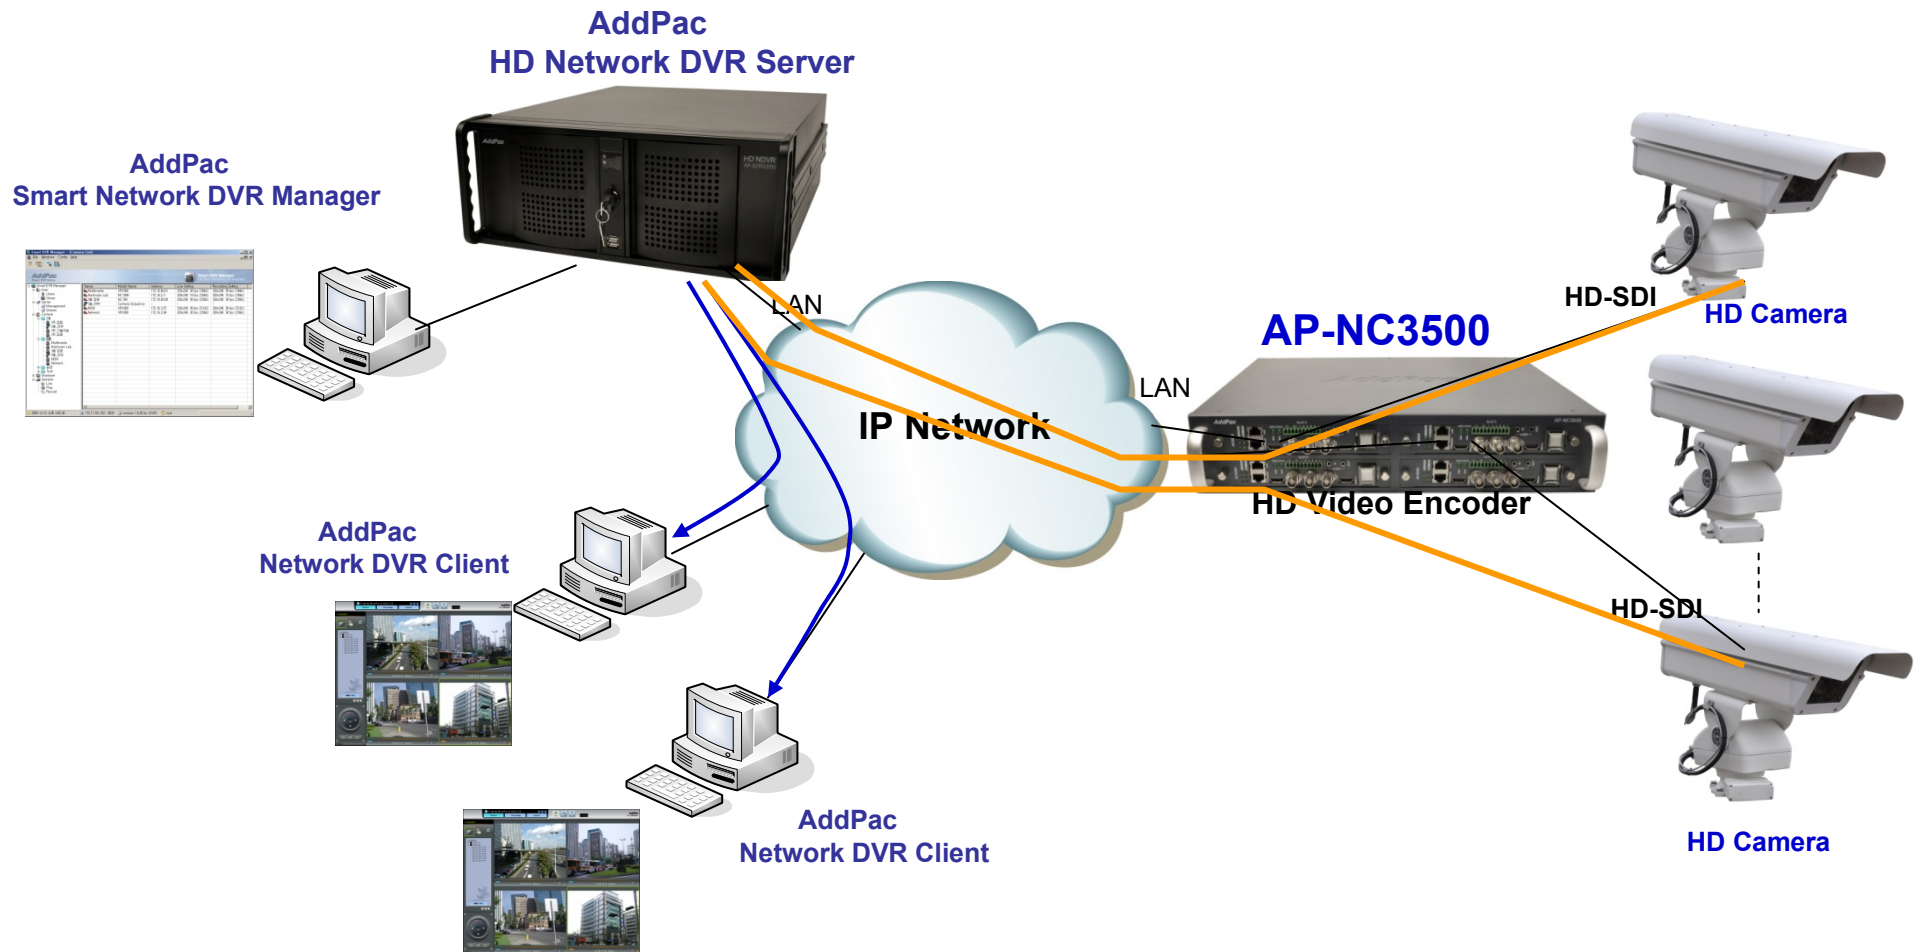

Hardware Specification

AP-NC3500 Multi-Channel HD Network Video Codec

High-end
DSP

- **High-end Programmable DSP Hardware Architecture**
- **Full HD Video Encoder/Decode Module (Ex : AV6000)**
 - **Network Interface**
 - One(1) 10/100/1000Mbps Gigabit Ethernet
 - One(1) Console Port
 - **Powerful Video Input/output Interface**
 - HD-SDI, HDMI, Analog
 - **High quality Audio and Voice Interface**
 - Stereo Audio Input/Output Connector
 - **Camera Control Interface**
 - One(1) RS-232C, RS422, RS485 Interface for Camera Control
 - **I/O Interface**
 - 2 Alarm Input, 1 Relay

Network Service and Features

AP-NC3500 Multi-Channel HD Network Video Codec

- **Network Managements**
 - DHCP Server & Relay Functions
 - Network Address Translation (NAT) Function
 - Port Address Translation (PAT) Function
 - Transparent Bridging (IEEE Standard) Function
 - Spanning Tree Bridging Protocol Support
 - Remote Bridging Support
 - Concurrent Routing and Bridging Support
 - Cisco Style Command Line Interface (CLI)
 - Network time Protocol (NTP) Support

AP-NC3500 Network Video Codec

Application Area

- Network Surveillance
- Video Line Extension
- HD NVR Service Diagram

Network Surveillance

AP-NC3500 Multi-Channel HD Network Video Codec

Video Line Extension

AP-NC3500 Multi-Channel HD Network Video Codec

HD Network DVR Service Diagram

Ordering Information

- **AP-NC3500 Network Camera Hardware Platform**
 - Programmable RISC + DSP Architecture
 - Four(4) Video Module Slots
- **AV6000, AV3500, AV3000, AV2000 Video Modules**
- **Built-in APOS Internetworking Software for AP-NC3500**
- **Including 1 Year Hardware Warranty**
- **Product Documents**
 - Install and Operation Guide (PDF)
- **Pricing**
 - AddPac Technology Regional Sales Manager
 - Authorized Sales and Marketing Representatives
 - Please Contact www.addpac.com