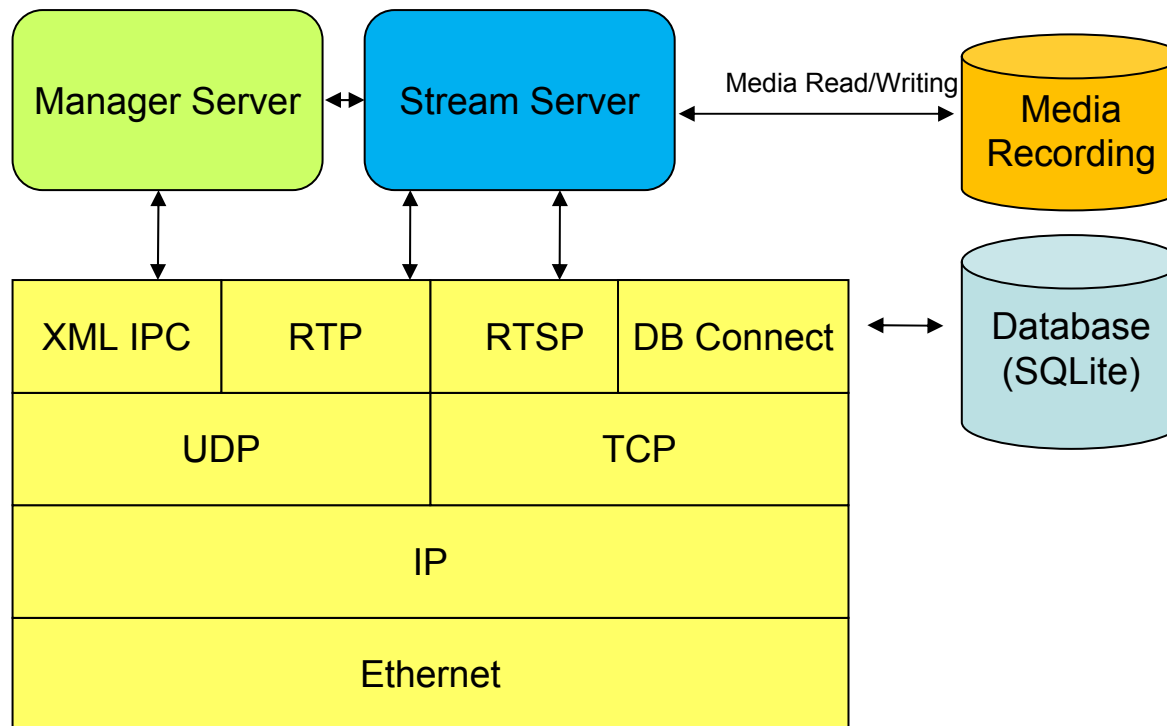

Protocol Stack (DVR Server Part)