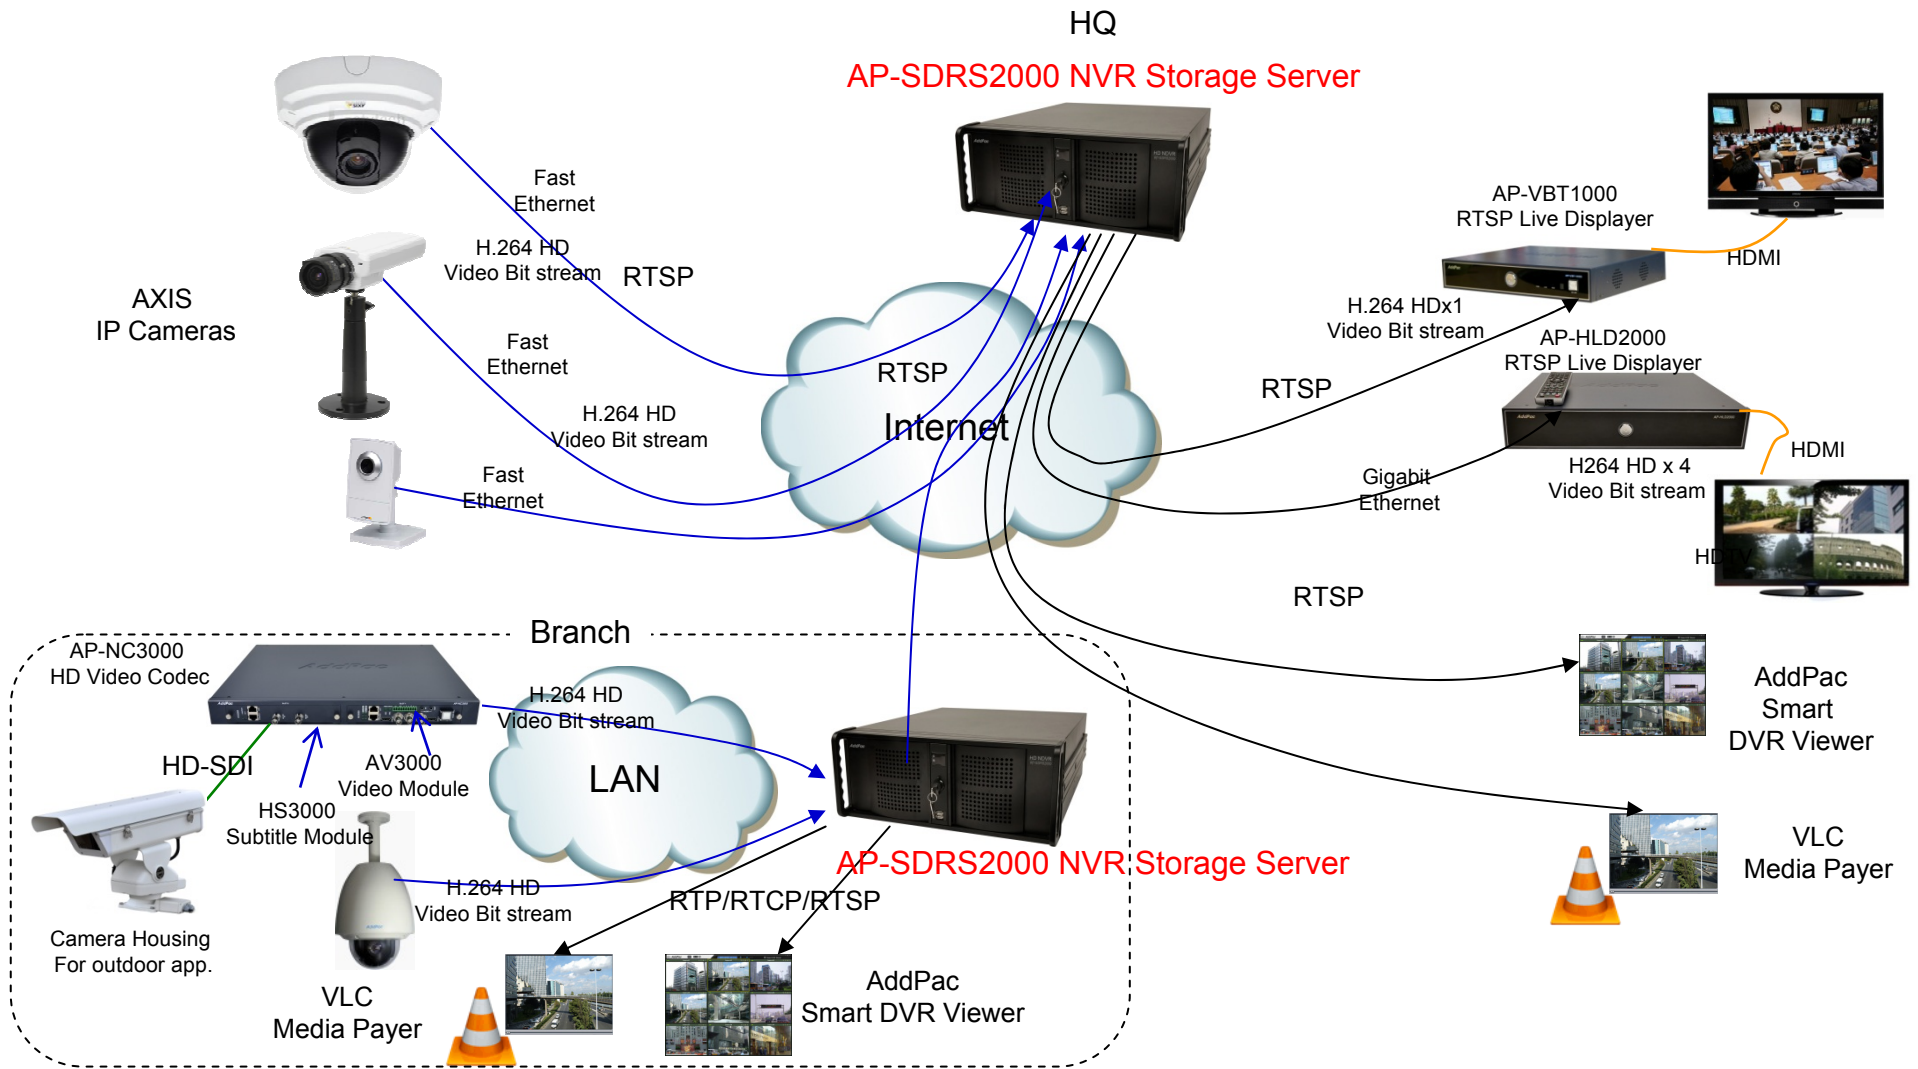

AP-SDRS2000

RTSP based HD/D1

NVR Storage Server Solution

S/W Architecture Overview

AddPac

AddPac Technology

Sales and Marketing

Contents

- Network Service Diagram (Large Scale)
- Network Service Diagram (Small Scale)
- AP-SDRS2000 Software Block Diagram
- AP-SDRS2000 Protocol Stack

Network Service Diagram(Large Scale)

Network Service Diagram (Small Scale)