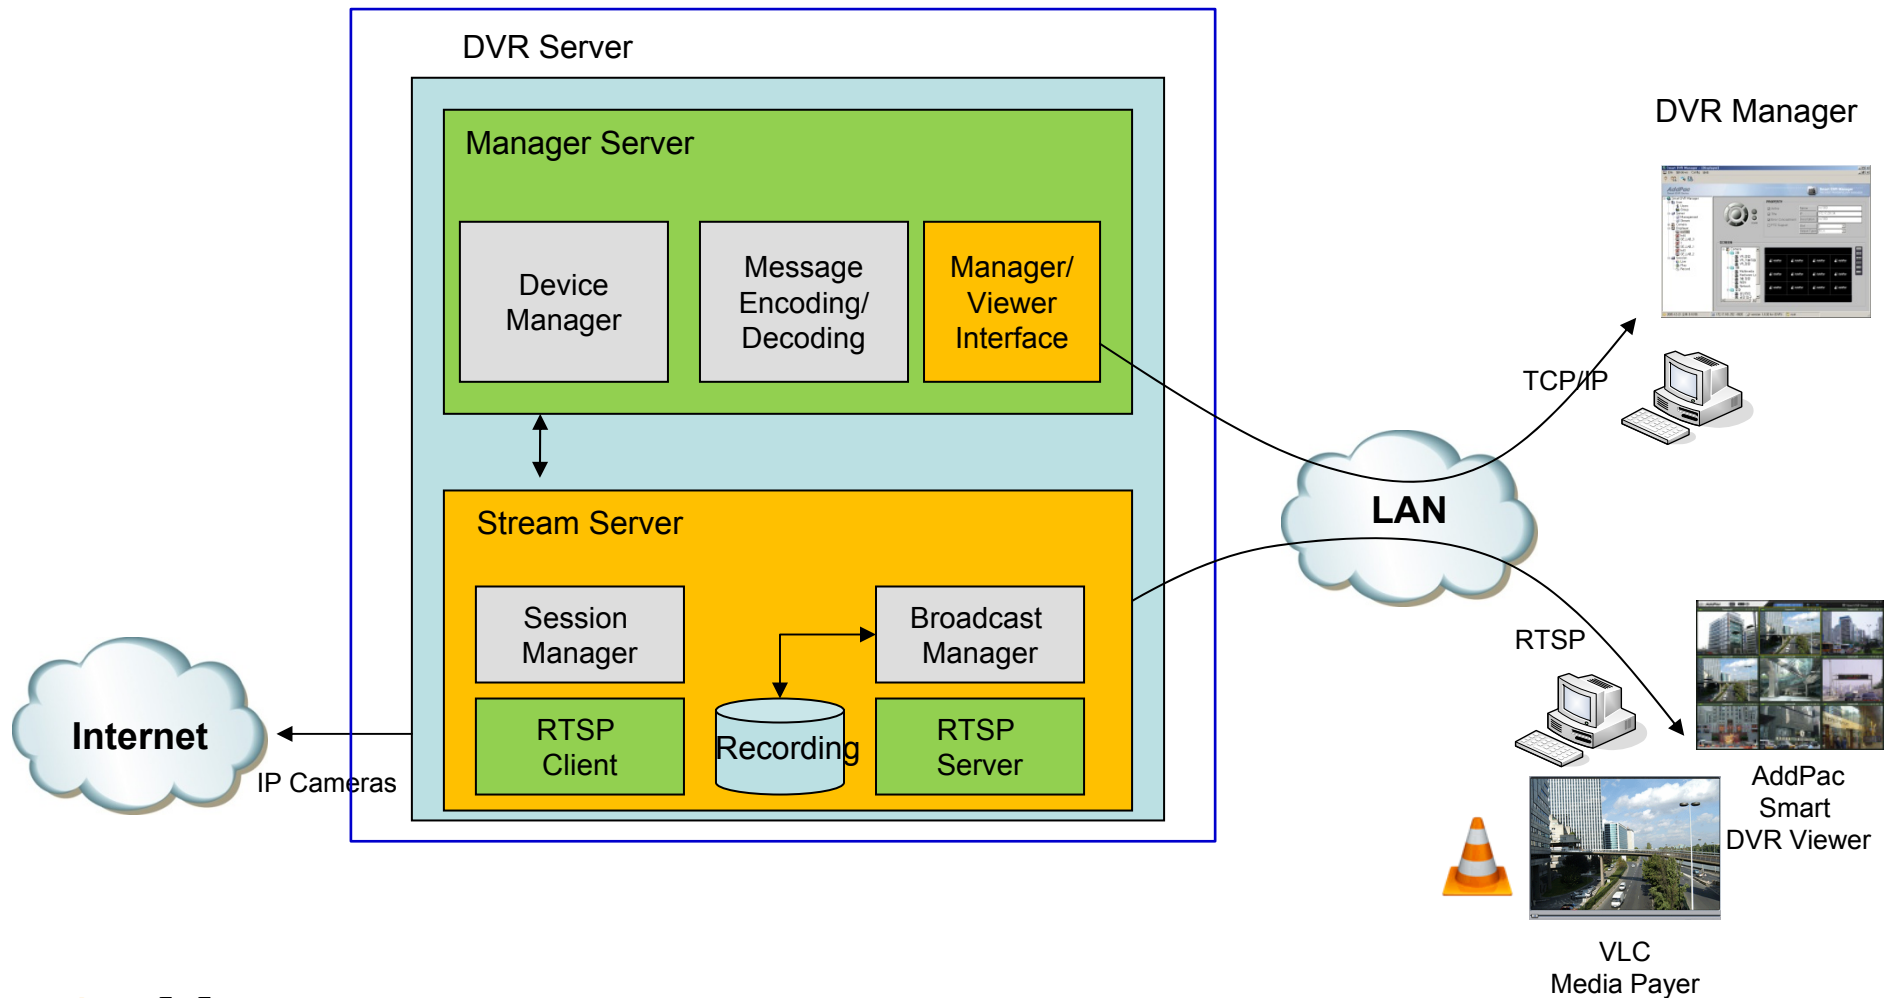

Software Block Diagram