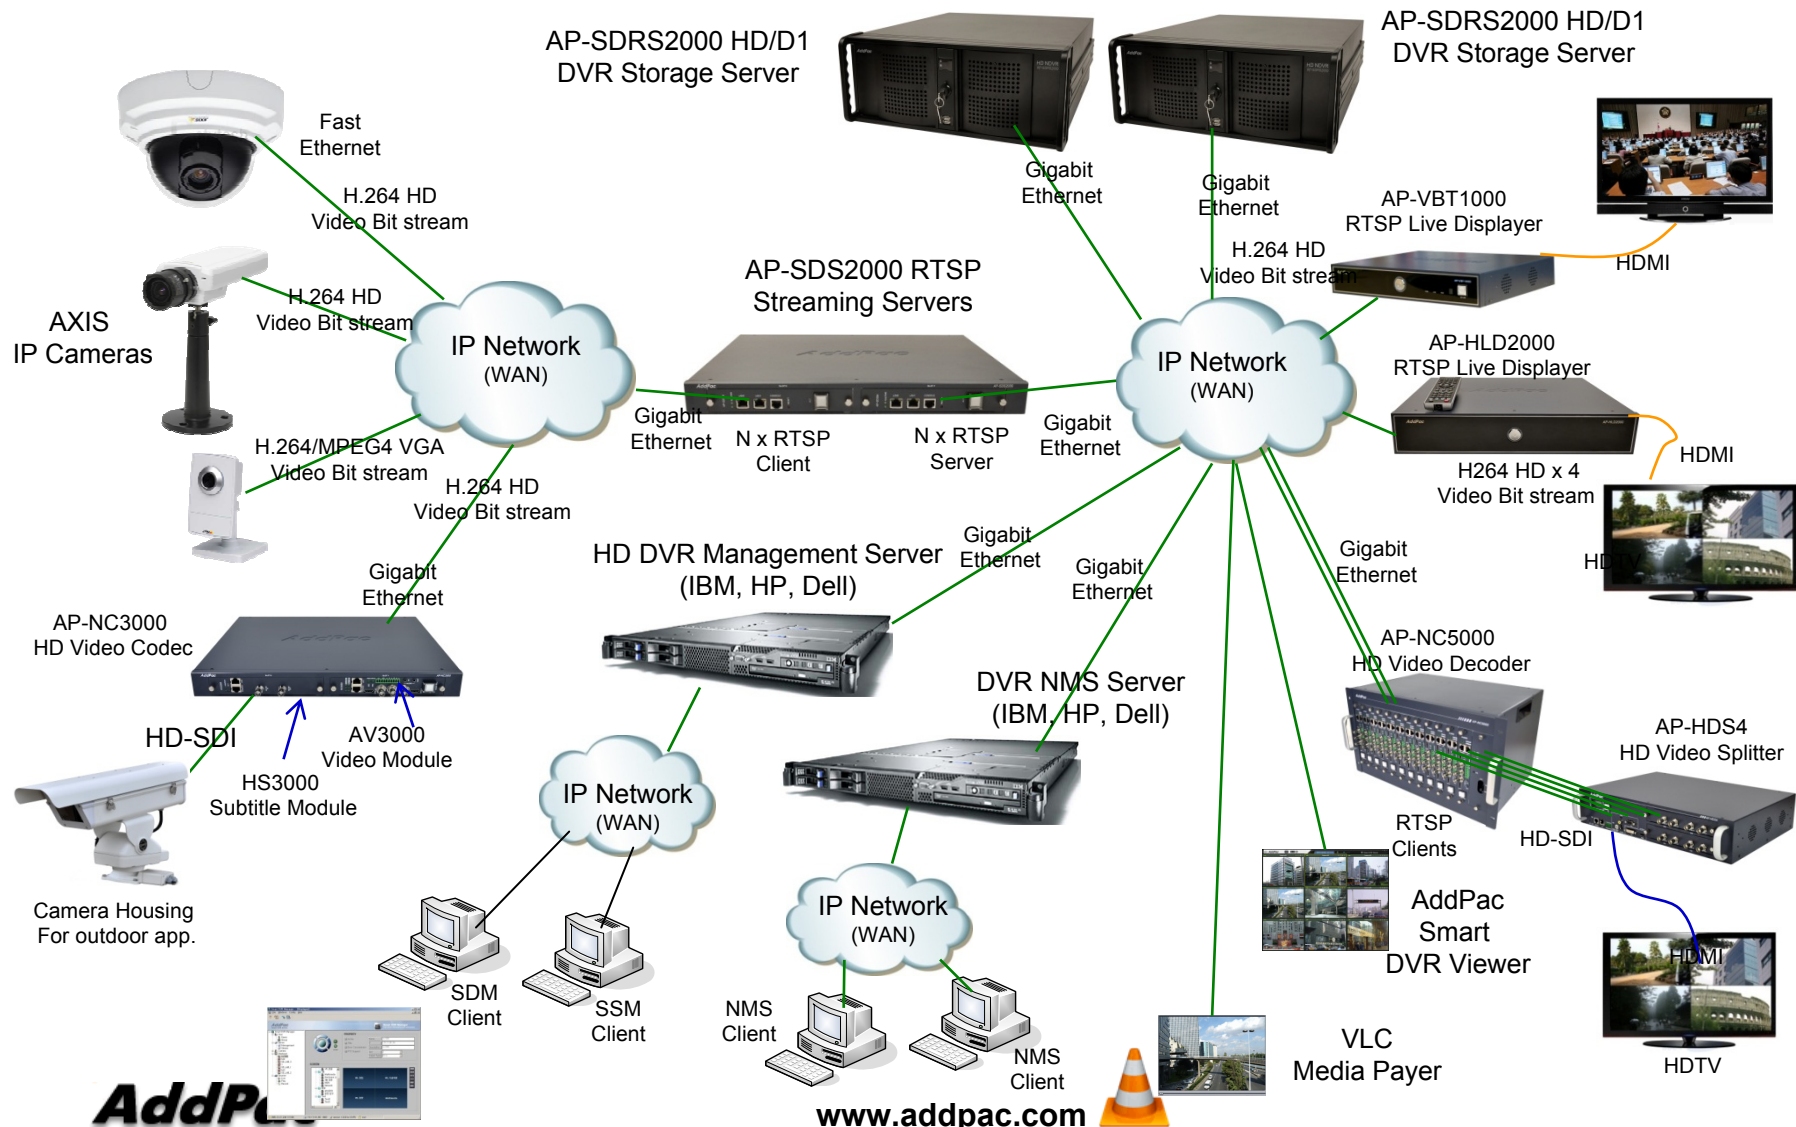

AP-SDRS2000

RTSP based HD/D1

NVR Storage Server Solution

S/W Architecture Overview

AddPac

AddPac Technology

Sales and Marketing

Contents

- Network Service Diagram (Large Scale)
- Network Service Diagram (Small Scale)
- AP-SDRS2000 Software Block Diagram
- AP-SDRS2000 Protocol Stack

Network Service Diagram(Large Scale)

Network Service Diagram (Small Scale)