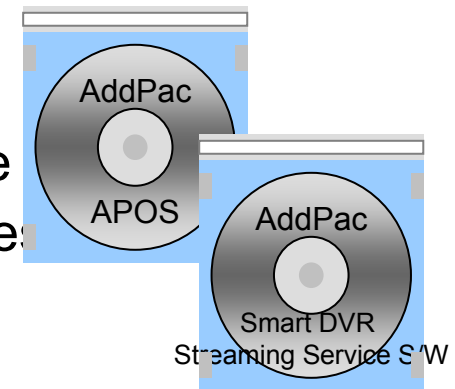

Hardware Specification

AP-SDS3000 HD Streaming Server

High-end
DSP

- High-end Programmable RISC Hardware Architecture
- Four(4) Module Slots for HD Streaming Service
- Smart DVR Streaming Service Module (AP-SDSM)
 - Network Interface
 - Two(2) 10/100/1000Mbps Gigabit Ethernet
 - One(1) Console Port

Hardware Specification

AP-SDS3000 HD Streaming Server

High-end
RISC

AP-SDS3000 Front View

HD Streaming Service Module

Hardware Specification

AP-SDS3000 HD Streaming Server

High-end
RISC

AP-SDS3000 Back Side View

Hardware Specification

AP-SDS3000 HD Streaming Server

High-end
RISC

AP-SDSM-V1 Streaming Service Module

Software Service

AP-SDS3000 HD Streaming Server

- Built-in AddPac APOS Internetworking Software
 - Scalability, Functionality, and Stability Features
 - Video Traffic QoS Control
- Firmware Upgradeable RISC Computing Architecture
- Industry Standard IP based Network Protocol Features
- RTSP based HD Streaming Service
 - Server and Client Architecture
 - TCP/UDP RTSP server/client support
 - Various RTSP Device Support (Video Encoder/Decoder, Recording Server, Display System, etc)
- Smart DVR Management Software
- Smart NMS (Network Management System) for DVR Solution

RTSP based Streaming Service Diagram

AP-SDS3000 HD Streaming Server

Network Diagram

Network Service and Features

AP-SDS3000 HD Streaming Server

- RTSP (Real Time Streaming Protocol)
 - TCP transport
 - [Session Description Protocol](#) (SDP)
- Load balance
 - 302 Moved Temporarily
 - REDIRECT method (Optional, when the client support REDIRECT)
- Video and Audio Support
 - Video Only
 - Audio Only
 - Video + Audio