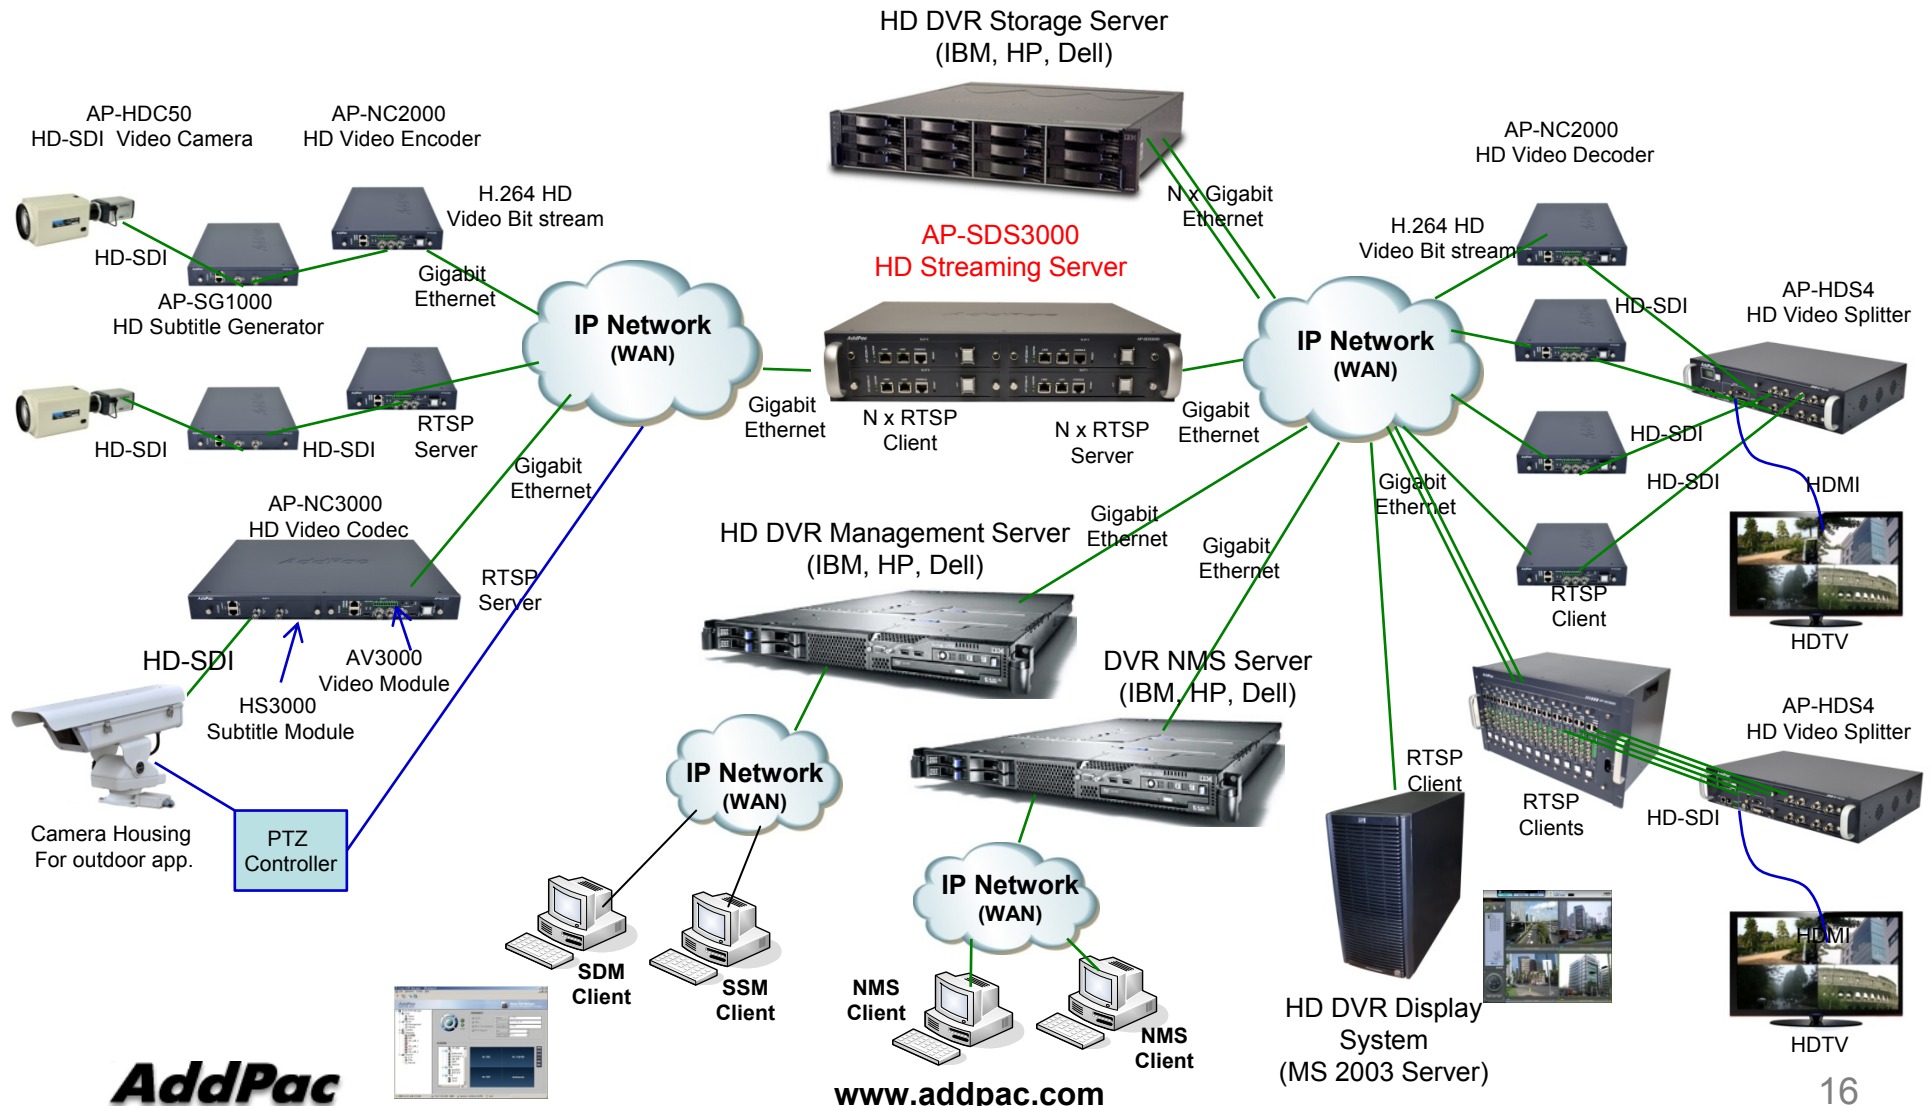

HD Network DVR Service Diagram

AP-SDS3000 HD Streaming Server

AddPac

www.addpac.com