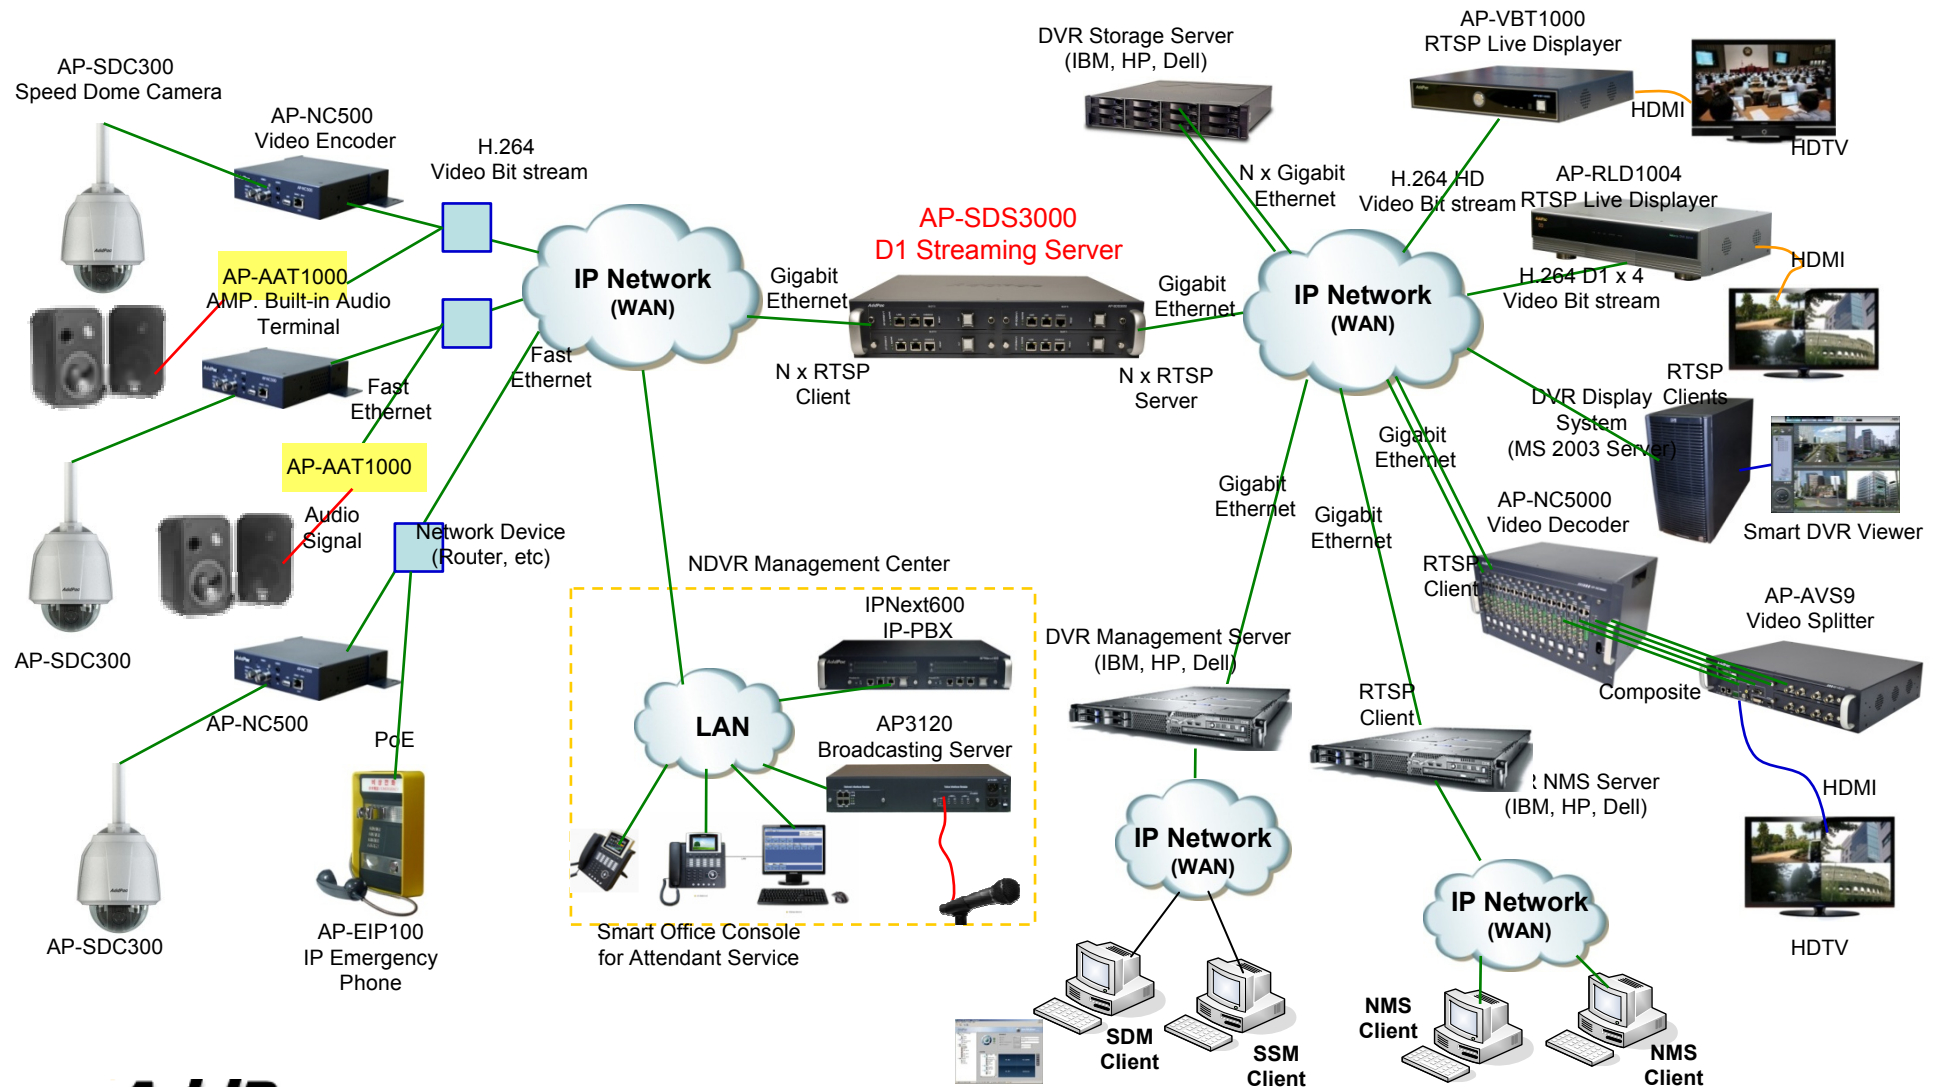

AP-SDS3000 HD Streaming Server

- RTSP based Full HD/HD/D1 Streaming Server
- Embedded H/W Platform
- Four(4) CPU Module Slots for Independent RTSP Streaming Service
- Fault Tolerant and Reliability Service
- RTSP Server & Client Architecture
- HD Video Encoder, HD Video Decoder, HD Storage Server, HD Display Server RTSP based Interworking
- Maximum 40 Channel HD Video Bit-Stream Input
- Maximum 80 Channel HD Video Bit-Stream Output
- Load Balance using RTSP Redirect Service
- Server Function for Web based Smart DVR Manager
- HD Video Solution with Outstanding Network Service Capability

RTSP based Streaming Service Diagram

AP-SDS3000 HD Streaming Server

Network Diagram

Network Service and Features

AP-SDS3000 HD Streaming Server

- RTSP (Real Time Streaming Protocol)
 - TCP transport
 - [Session Description Protocol](#) (SDP)
- Load balance
 - 302 Moved Temporarily
 - REDIRECT method (Optional, when the client support REDIRECT)
- Video and Audio Support
 - Video Only
 - Audio Only
 - Video + Audio

Application

- AddPac HD Network DVR Service Diagram
- AddPac D1 Network DVR Service Diagram

HD Network DVR Service Diagram

AP-SDS3000 HD Streaming Server

AddPac

www.addpac.com

D1 Network DVR Service Diagram

AP-SDS2000 HD Streaming Server

Ordering Information

- **AP-SDS3000 HD Streaming Server Hardware Platform**
 - Embedded H/W Platform
 - Programmable RISC Architecture
 - Four(4) HD Streaming Service Module Slots
- **AP-SDSM-V1 : Smart DVR Streaming Service Module**
- **Built-in APOS Internetworking Software for AP-SDS3000**
- **Including 1 Year Hardware Warranty**
- **Product Documents**
 - Install and Operation Guide (PDF)
- **Pricing**
 - AddPac Technology Regional Sales Manager
 - Authorized Sales and Marketing Representatives
 - Please Contact www.addpac.com