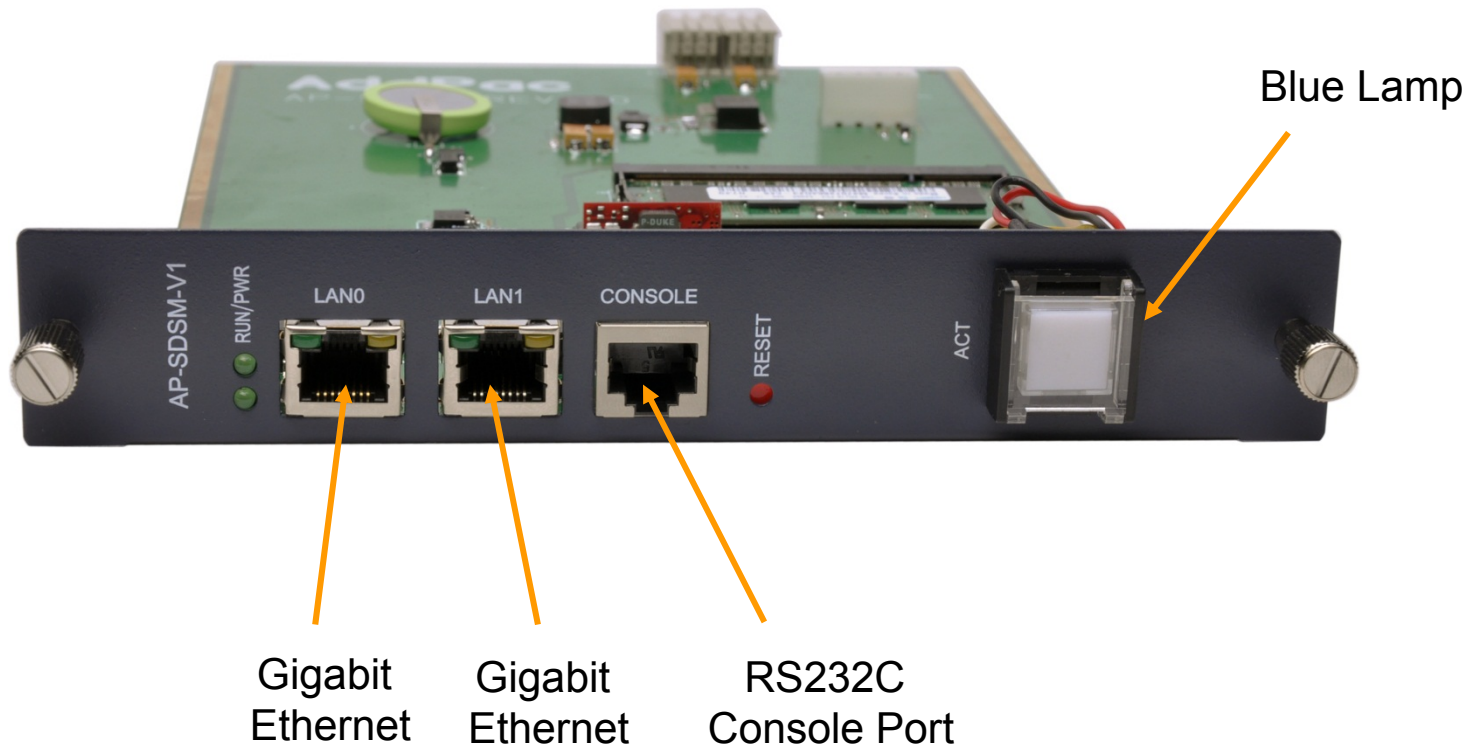

Hardware Specification

AP-SDS3000 HD Streaming Server

High-end
DSP

- High-end Programmable RISC Hardware Architecture
- Four(4) Module Slots for HD Streaming Service
- Smart DVR Streaming Service Module (AP-SDSM)
 - Network Interface
 - Two(2) 10/100/1000Mbps Gigabit Ethernet
 - One(1) Console Port

AP-SDS3000 Back Side View

Hardware Specification

AP-SDS3000 HD Streaming Server

High-end
RISC

AP-SDSM-V1 Streaming Service Module

Software Service

AP-SDS3000 HD Streaming Server

- Built-in AddPac APOS Internetworking Software
 - Scalability, Functionality, and Stability Features
 - Video Traffic QoS Control
- Firmware Upgradeable RISC Computing Architecture
- Industry Standard IP based Network Protocol Features
- RTSP based HD Streaming Service
 - Server and Client Architecture
 - TCP/UDP RTSP server/client support
 - Various RTSP Device Support (Video Encoder/Decoder, Recording Server, Display System, etc)
- Smart DVR Management Software
- Smart NMS (Network Management System) for DVR Solution

RTSP based Streaming Service Diagram

AP-SDS3000 HD Streaming Server

Network Diagram

Network Service and Features

AP-SDS3000 HD Streaming Server

- RTSP (Real Time Streaming Protocol)
 - TCP transport
 - [Session Description Protocol](#) (SDP)
- Load balance
 - 302 Moved Temporarily
 - REDIRECT method (Optional, when the client support REDIRECT)
- Video and Audio Support
 - Video Only
 - Audio Only
 - Video + Audio