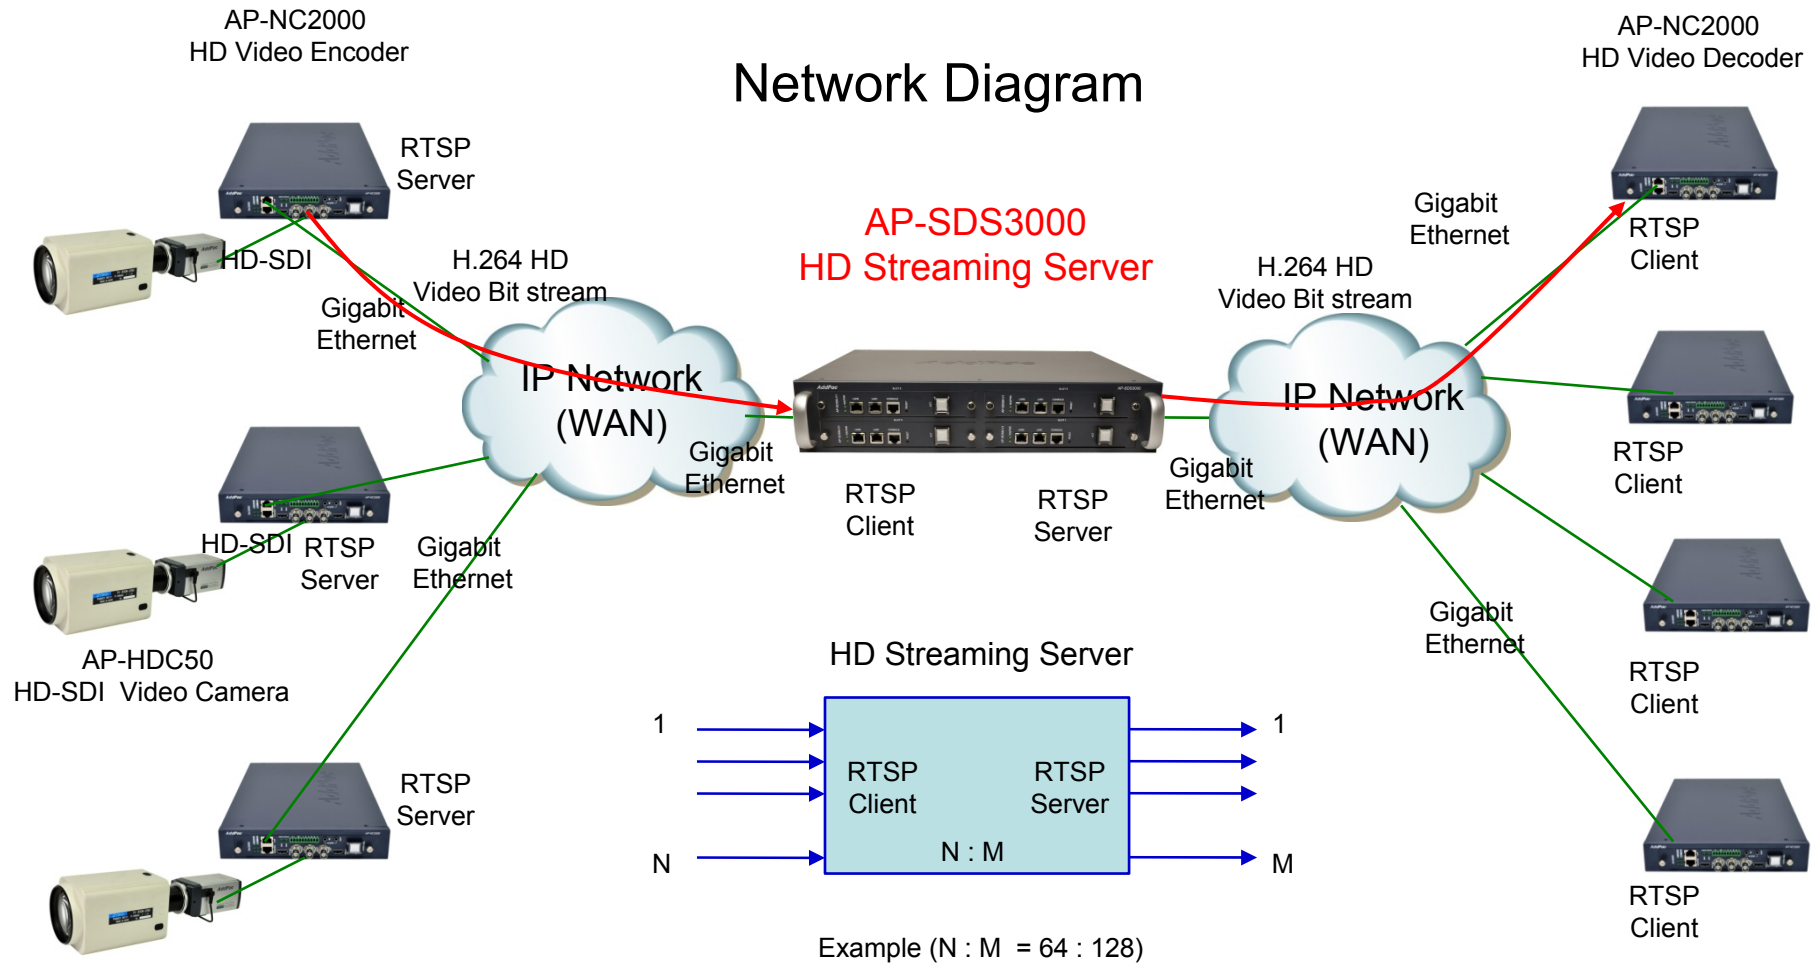

Hardware Specification

AP-SDS3000 HD Streaming Server

High-end
DSP

- High-end Programmable RISC Hardware Architecture
- Four(4) Module Slots for HD Streaming Service
- Smart DVR Streaming Service Module (AP-SDSM)
 - Network Interface
 - Two(2) 10/100/1000Mbps Gigabit Ethernet
 - One(1) Console Port

AP-SDS3000 Back Side View

Hardware Specification

AP-SDS3000 HD Streaming Server

High-end
RISC

AP-SDSM-V1 Streaming Service Module

Software Service

AP-SDS3000 HD Streaming Server

- Built-in AddPac APOS Internetworking Software
 - Scalability, Functionality, and Stability Features
 - Video Traffic QoS Control
- Firmware Upgradeable RISC Computing Architecture
- Industry Standard IP based Network Protocol Features
- RTSP based HD Streaming Service
 - Server and Client Architecture
 - TCP/UDP RTSP server/client support
 - Various RTSP Device Support (Video Encoder/Decoder, Recording Server, Display System, etc)
- Smart DVR Management Software
- Smart NMS (Network Management System) for DVR Solution

RTSP based Streaming Service Diagram

AP-SDS3000 HD Streaming Server

Network Diagram

Network Service and Features

AP-SDS3000 HD Streaming Server

- RTSP (Real Time Streaming Protocol)
 - TCP transport
 - [Session Description Protocol](#) (SDP)
- Load balance
 - 302 Moved Temporarily
 - REDIRECT method (Optional, when the client support REDIRECT)
- Video and Audio Support
 - Video Only
 - Audio Only
 - Video + Audio