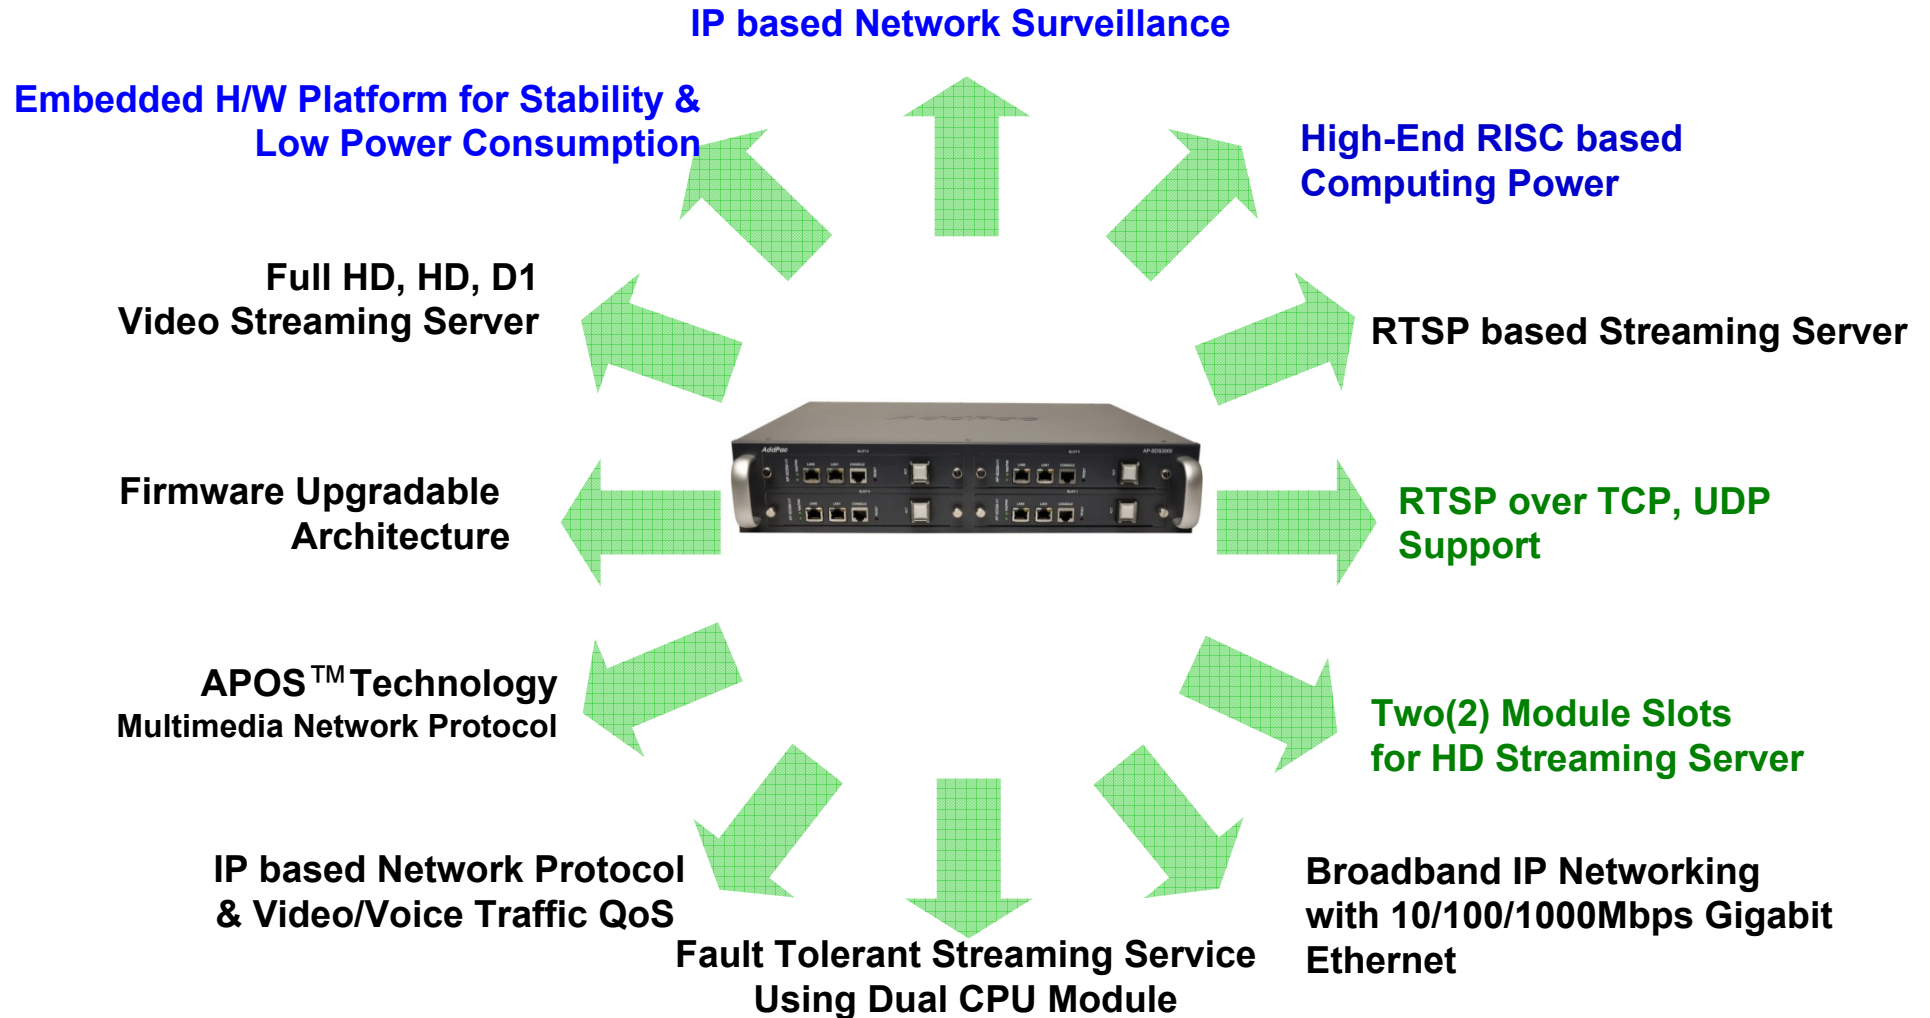

AP-SDS3000 HD Streaming Server

- RTSP based Full HD/HD/D1 Streaming Server
- Embedded H/W Platform
- Four(4) CPU Module Slots for Independent RTSP Streaming Service
- Fault Tolerant and Reliability Service
- RTSP Server & Client Architecture
- HD Video Encoder, HD Video Decoder, HD Storage Server, HD Display Server RTSP based Interworking
- Maximum 40 Channel HD Video Bit-Stream Input
- Maximum 80 Channel HD Video Bit-Stream Output
- Load Balance using RTSP Redirect Service
- Server Function for Web based Smart DVR Manager
- HD Video Solution with Outstanding Network Service Capability

Product Highlights

AP-SDS3000 HD Streaming Server

Benefits and Features

AP-SDS3000 HD Streaming Server

- RTSP based Streaming Service for Full HD, HD, D1 Video Bit Stream
- TCP/UDP Transport Protocol Support
- Four(4) Module Slots for HD Streaming Server
- Embedded Streaming Service Module
- Fault Tolerant and High Reliability Service using Four(4) Streaming Service CPU Modules
- Load Balance and Hot-Swap Service
- Compact Size, Low Noise and Low Power Consumption compare with Commercial Server
- IP based Network Protocol Support
- Video Application
 - Network Surveillance Solution

Hardware Specification

AP-SDS3000 HD Streaming Server

High-end
DSP

- High-end Programmable RISC Hardware Architecture
- Four(4) Module Slots for HD Streaming Service
- Smart DVR Streaming Service Module (AP-SDSM)
 - Network Interface
 - Two(2) 10/100/1000Mbps Gigabit Ethernet
 - One(1) Console Port

RTSP based Streaming Service Diagram

AP-SDS3000 HD Streaming Server

Network Diagram

Network Service and Features

AP-SDS3000 HD Streaming Server

- RTSP (Real Time Streaming Protocol)
 - TCP transport
 - [Session Description Protocol](#) (SDP)
- Load balance
 - 302 Moved Temporarily
 - REDIRECT method (Optional, when the client support REDIRECT)
- Video and Audio Support
 - Video Only
 - Audio Only
 - Video + Audio