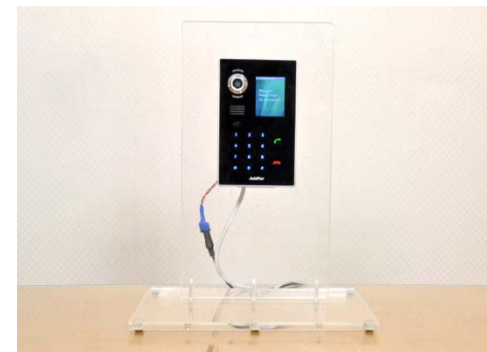

# IP Video Door Phone Solution Installation Example (electric power corporation: underground power utility-pipe conduit)

AP-VAC50

AP-VP280

AP-ACS1000  
(Door Access Control Server)

**AddPac**

**AddPac Technology**