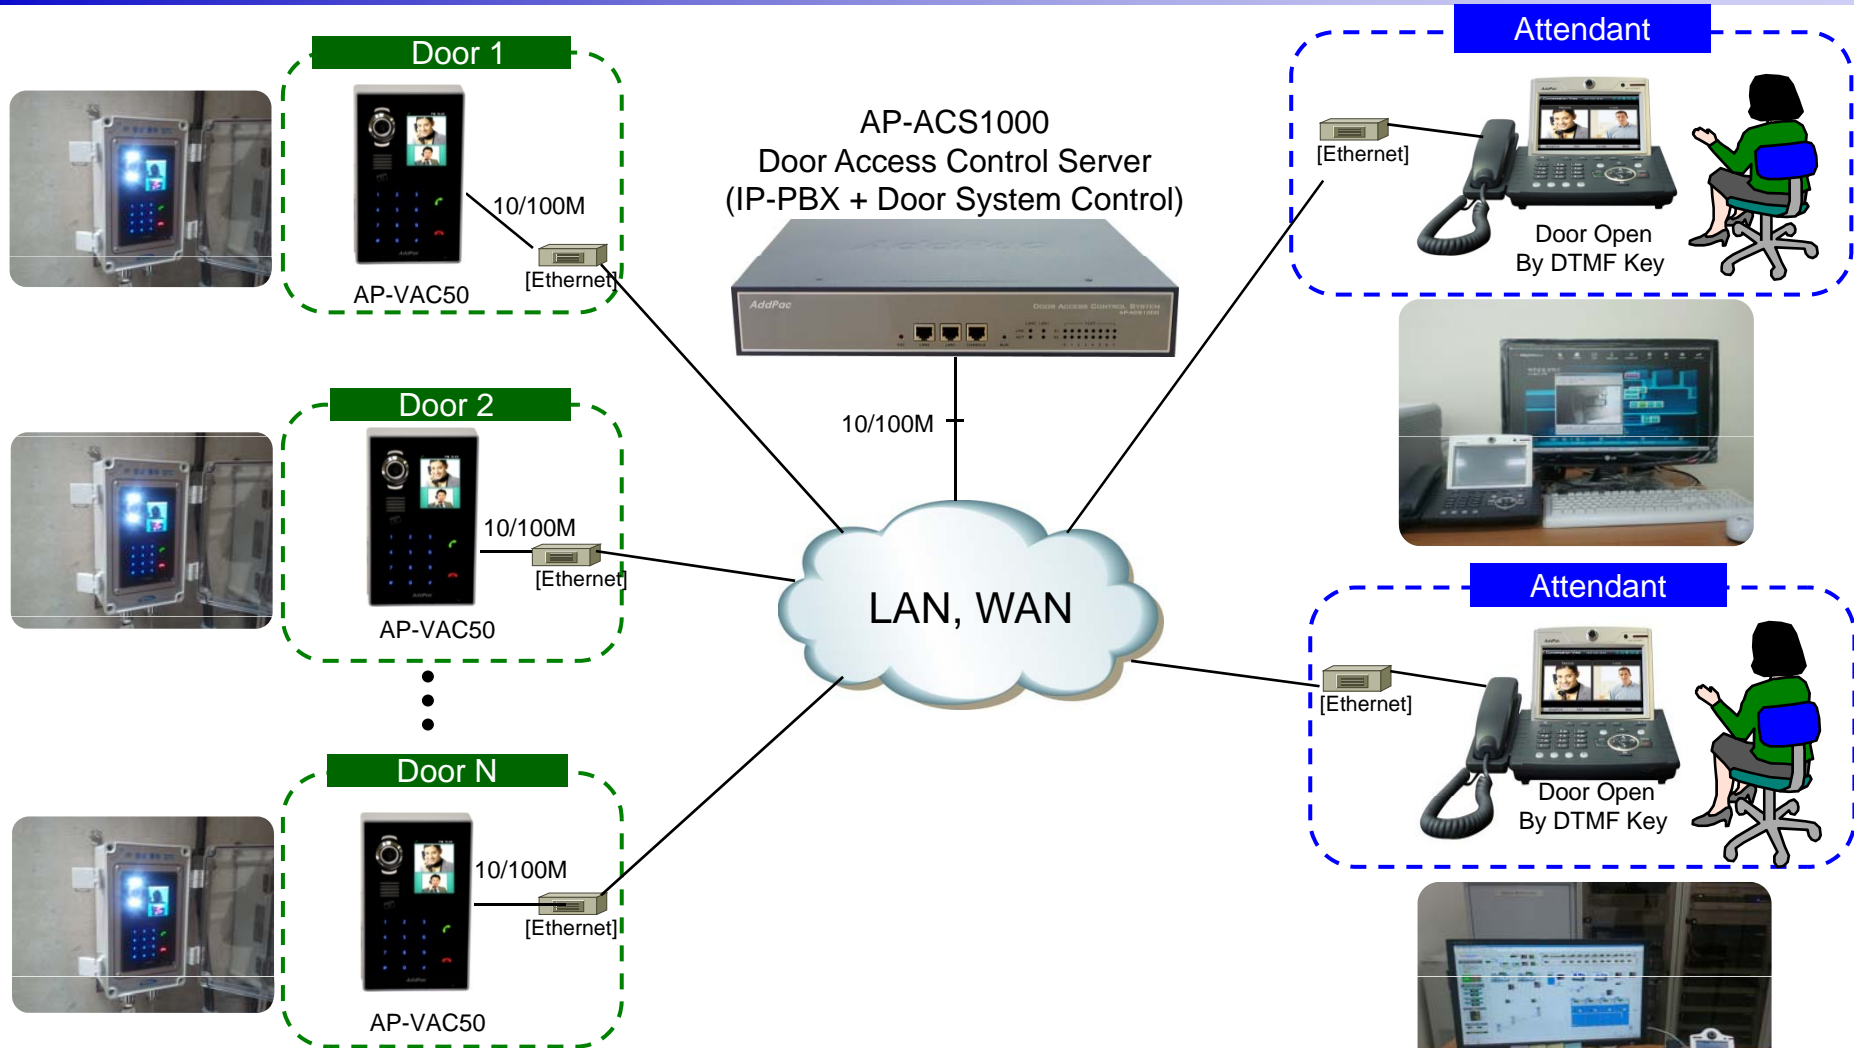

# IP Video Door Phone Solution Installation Example (electric power corporation: underground power utility-pipe conduit)

AP-VAC50

AP-VP280

AP-ACS1000  
(Door Access Control Server)

**AddPac**

**AddPac Technology**

# Contents

- IP Video Door Phone Solution Application Network Diagram
- IP Video Door Phone Solution Installation Pictures

# Monitoring Room #1

# Underground Power Utility-pipe Conduit : IP Video Door Phone (Idle Mode)