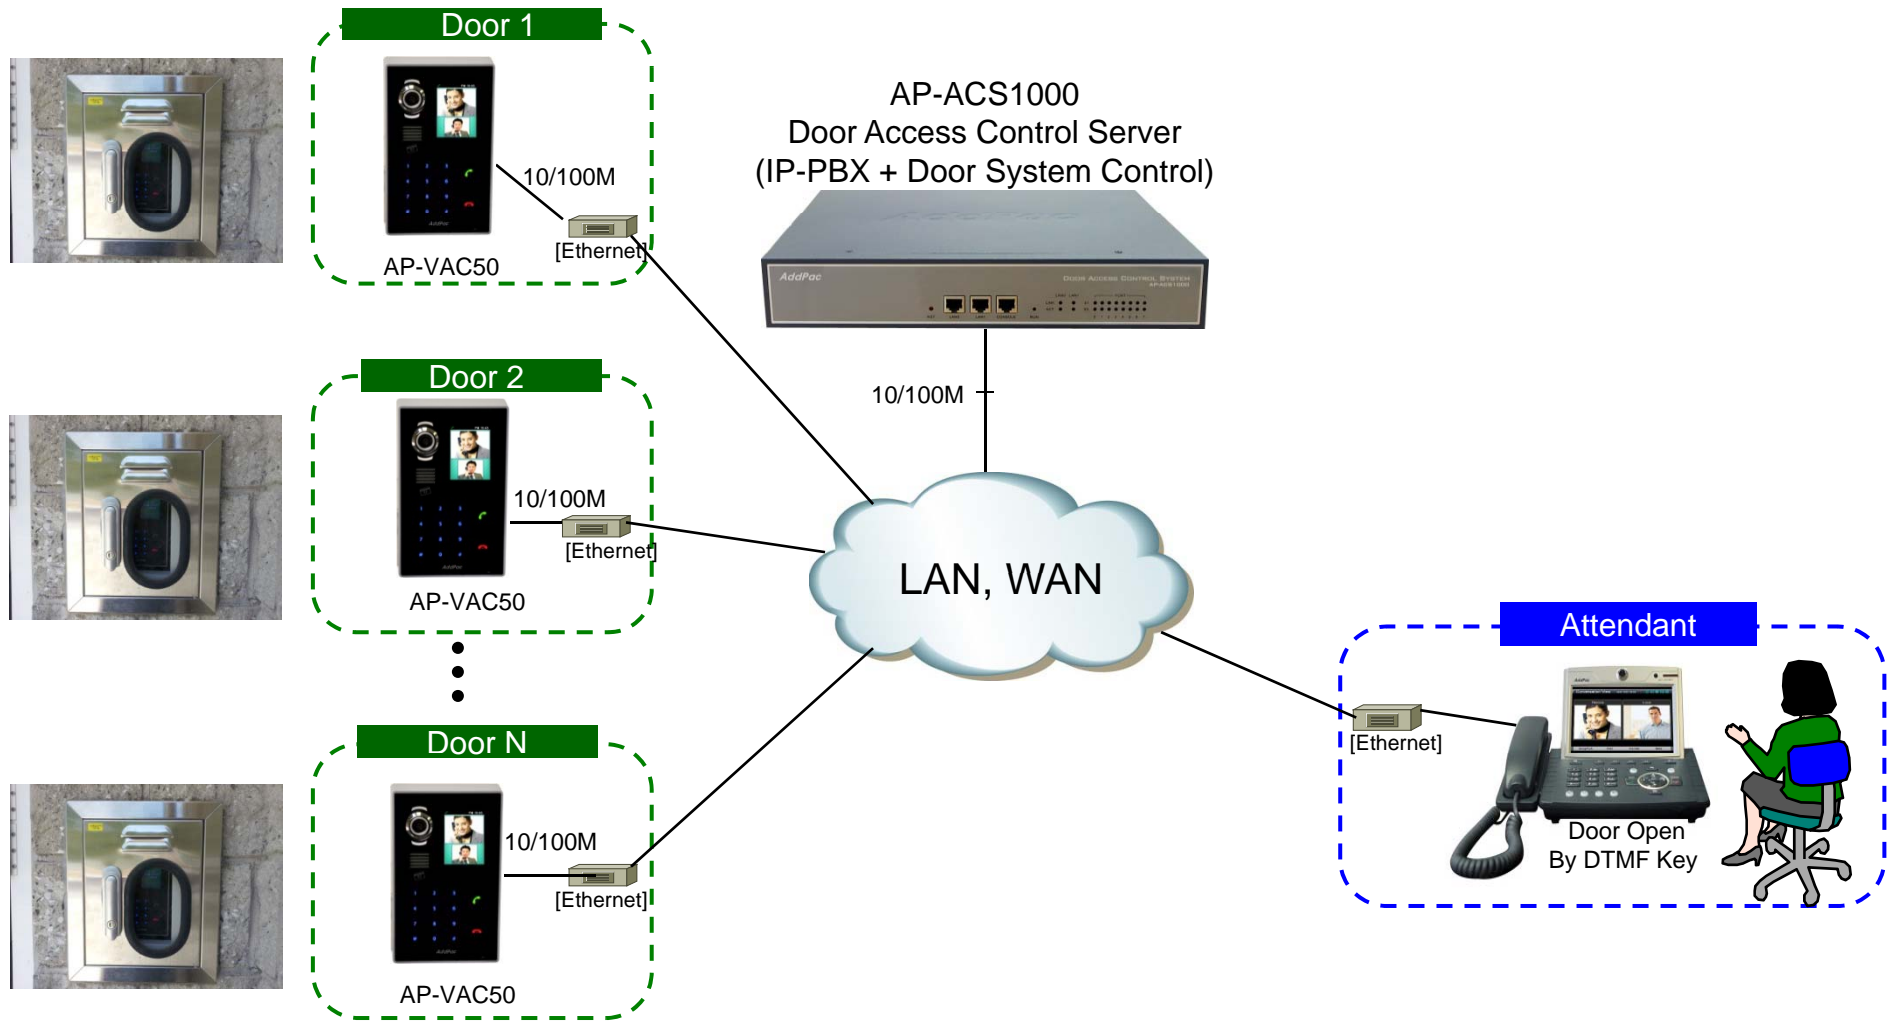

Network Diagram