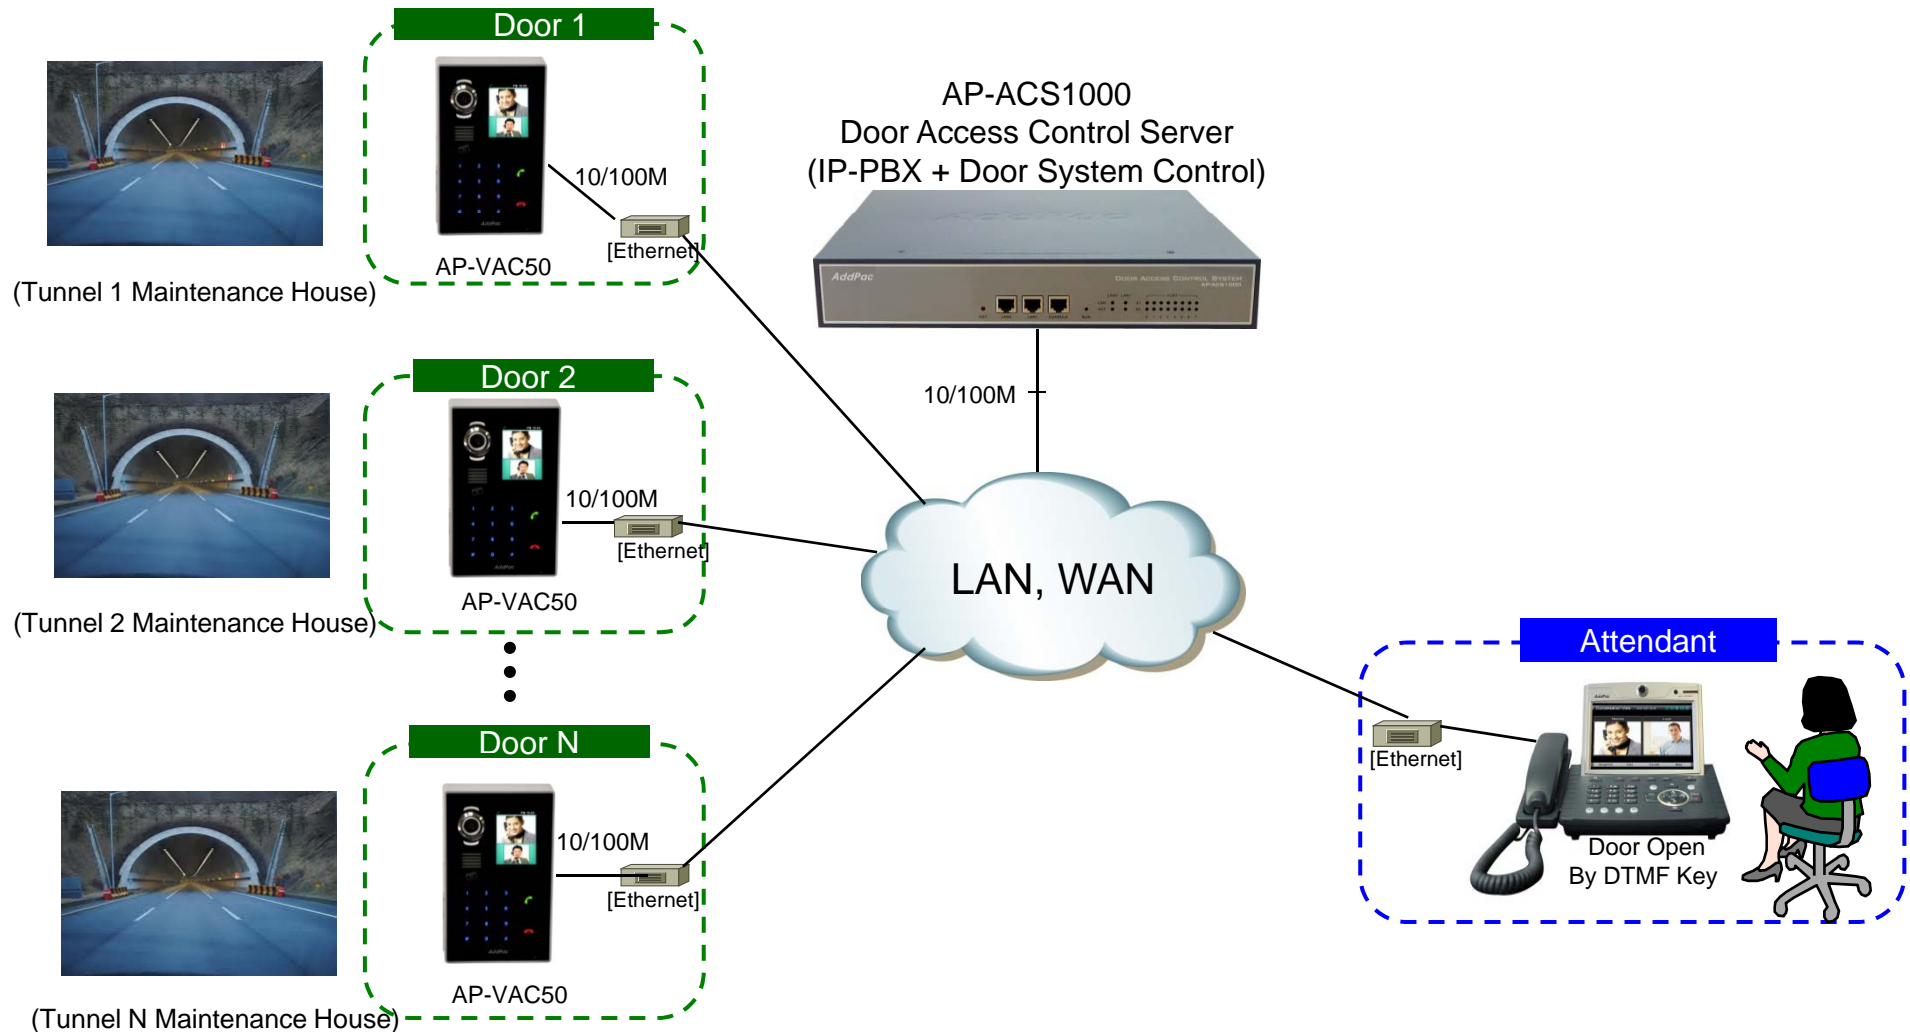

# IP Video Door Phone Solution Installation Example (Korea Express Highway Tunnel Maintenance House)

AP-VAC50

AP-VP280

AP-ACS1000  
(Door Access Control Server)

**AddPac**

**AddPac Technology**

Sales and Marketing

# Contents

- Centralized Tunnel Maintenance House Admission Control Network Diagram
- IP Video Door Phone Solution Installation Pictures

## (Tunnel maintenance house admission control)

# Tunnel Maintenance House Wall Mount : IP Video Door Phone