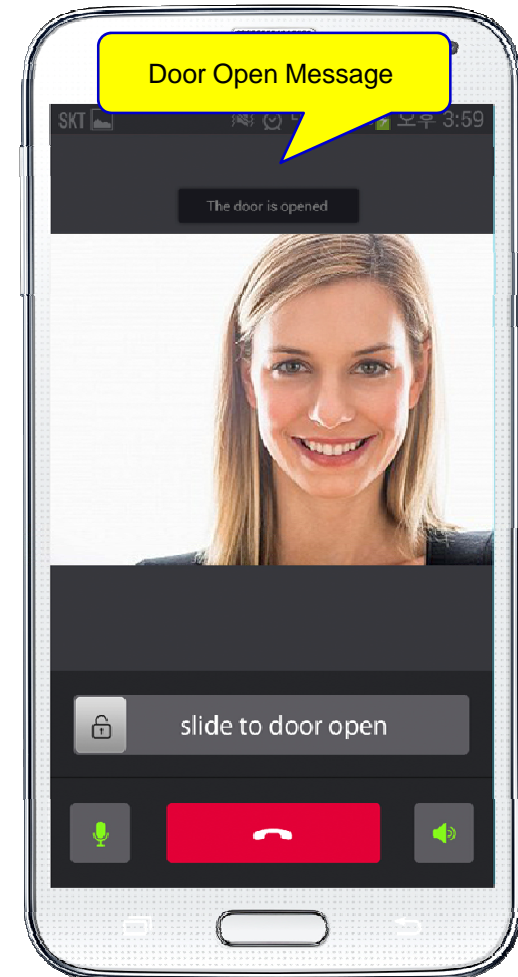

Video Phone Call Forwarding to Smart Phone

Video Phone Call Forward To Mobile Extension (Service Diagram)

Video Phone Call Forward To Mobile Extension (Call Flow Diagram)

Smart Door Phone (Android App.)

AP-SAD100 Overview

- It supports receiving a video call from door side video door phone by visitor.
- It supports opening the door optionally with password.
- It supports making a video call to door side video door phone to see door side.
- It supports unidirectional video stream from door phone or bidirectional video stream to door phone optionally.
- It supports standard based SIP signaling protocol.
- It supports below voice and video codecs
 - Voice Codec : G.711ulaw/alaw, G.726
 - Video Codec : H.264, H.263. MPEG4

AP-SAD100 Network Service Diagram

SIP Register

Smart Door Phone Application Register to AP-ACS1000

SIP Video Call Flow

Door Open Flow

Smart Door Phone App.

Main screen (portrait)

Smart Door Phone App.

Main screen (landscape)

Smart Door Phone App.

Main screen (open the door)

Smart Door Phone App.

Application Settings

Thank you!

AddPac Technology Co., Ltd.
Sales and Marketing

Phone +82.2.568.3848 (KOREA)