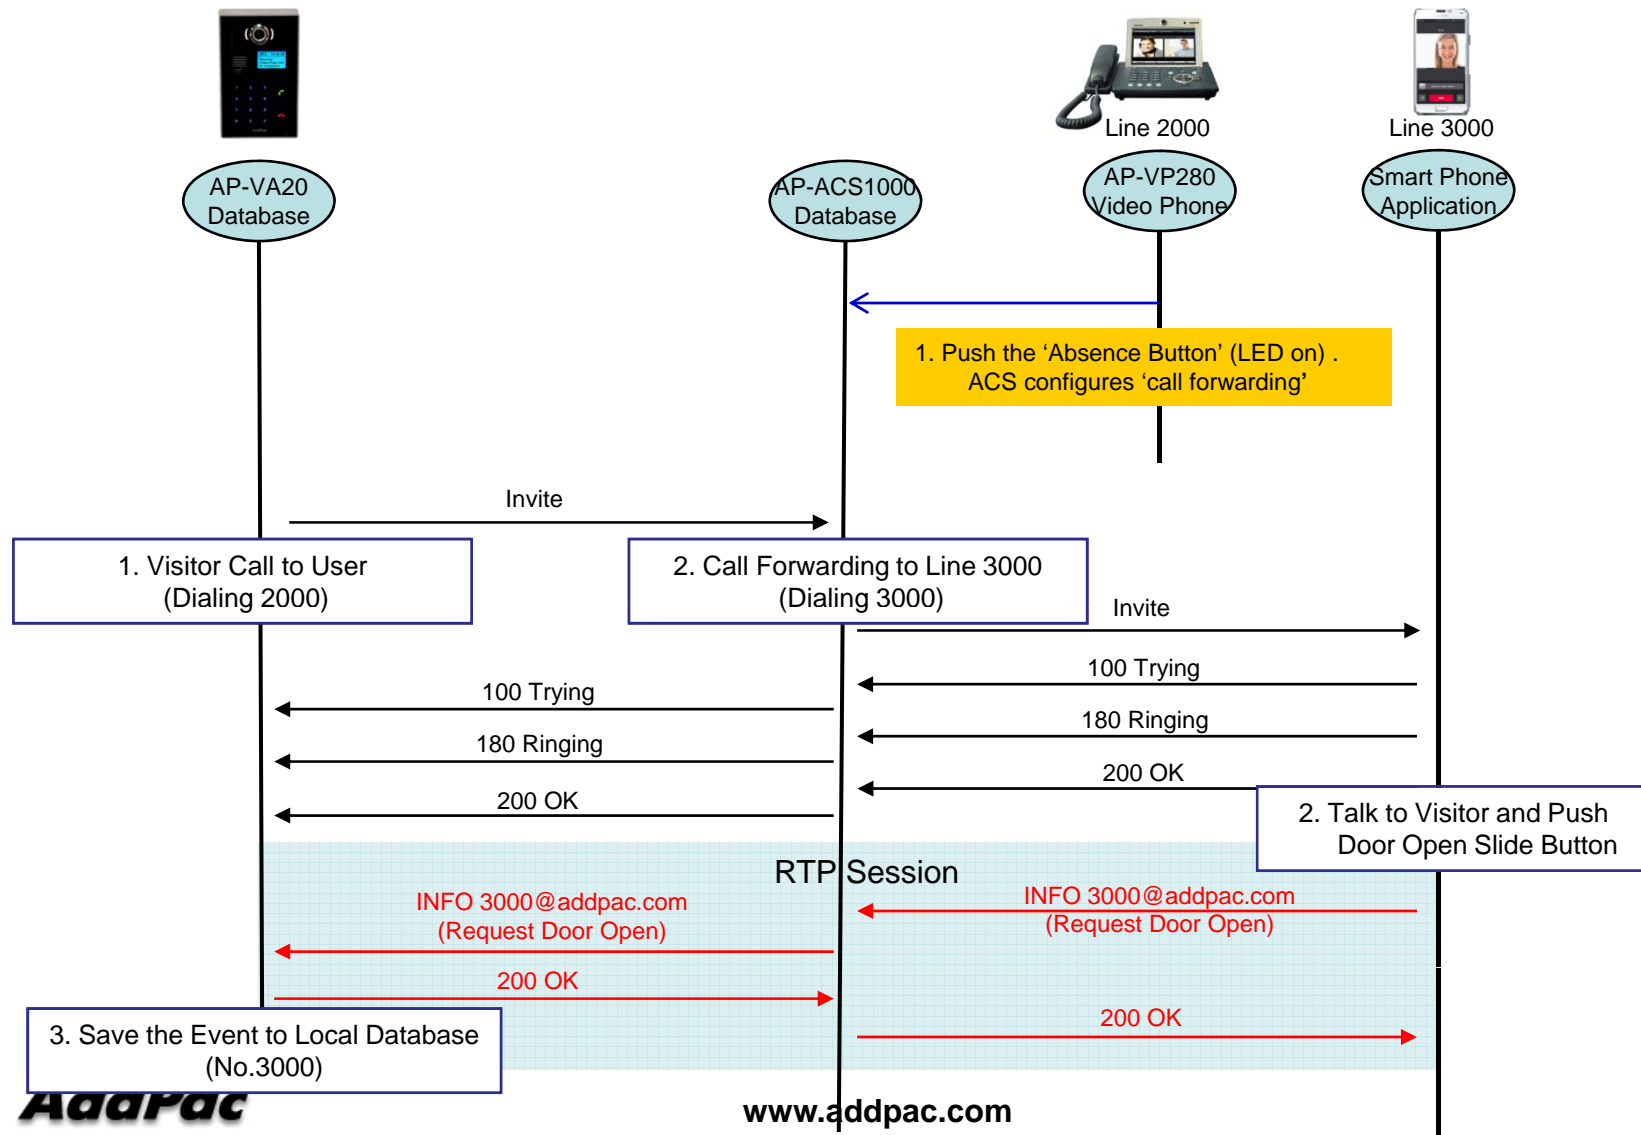

Video Phone Call Forwarding to Smart Phone

AddPac

AddPac Technology

Sales and Marketing

www.addpac.com

Contents

- Video Phone Call Forwarding to Smart Phone
 - Network Service Diagram
 - SIP Call Flow (AP-VAC20 -> AP-ACS1000 ->AP-VP280 -> Smart Phone)
- AddPac Smart Door Phone Appl.
 - AP-SAD100 Android Door Phone Appl. Overview
 - AP-SAD100 Network Service Diagram
 - AP-SAD100 SIP Register Diagram
 - AP-SAD100 SIP Video Call Flow Diagram
 - AP-SAD100 UI Design
 - AP-SAD100 Setting and Configuration

Video Phone Call Forwarding to Smart Phone

Video Phone Call Forward To Mobile Extension (Service Diagram)

Video Phone Call Forward To Mobile Extension (Call Flow Diagram)

Smart Door Phone (Android App.)

AP-SAD100 Overview

- It supports receiving a video call from door side video door phone by visitor.
- It supports opening the door optionally with password.
- It supports making a video call to door side video door phone to see door side.
- It supports unidirectional video stream from door phone or bidirectional video stream to door phone optionally.
- It supports standard based SIP signaling protocol.
- It supports below voice and video codecs
 - Voice Codec : G.711ulaw/alaw, G.726
 - Video Codec : H.264, H.263. MPEG4

AP-SAD100 Network Service Diagram

SIP Register

Smart Door Phone Application Register to AP-ACS1000

SIP Video Call Flow

Door Open Flow

Smart Door Phone App.

Main screen (portrait)

Smart Door Phone App.