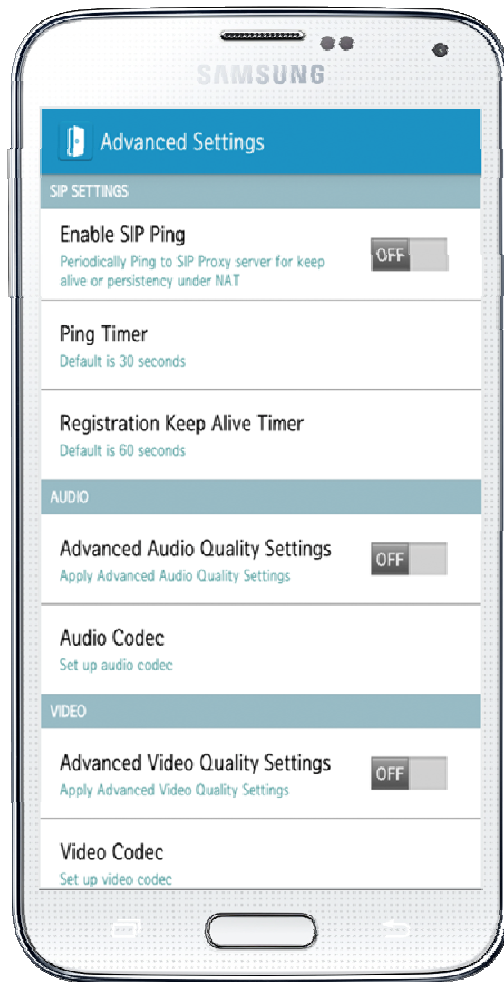

- It supports receiving a video call from door side video door phone by visitor.
- It supports opening the door optionally with password.
- It supports making a video call to door side video door phone to see door side.
- It supports unidirectional video stream from door phone or bidirectional video stream to door phone optionally.
- It supports standard based SIP signaling protocol.
- It supports below voice and video codecs
 - Voice Codec : G.711ulaw/alaw, G.726
 - Video Codec : H.264, H.263. MPEG4

AP-SAD100 Network Service Diagram

SIP Register

Smart Door Phone Application Register to AP-ACS1000

SIP Video Call Flow

Door Open Flow

Smart Door Phone App.

Main screen (portrait)

Smart Door Phone App.

Main screen (landscape)

Smart Door Phone App.

Main screen (open the door)

Smart Door Phone App.

Application Settings

Thank you!

AddPac Technology Co., Ltd.
Sales and Marketing

Phone +82.2.568.3848 (KOREA)