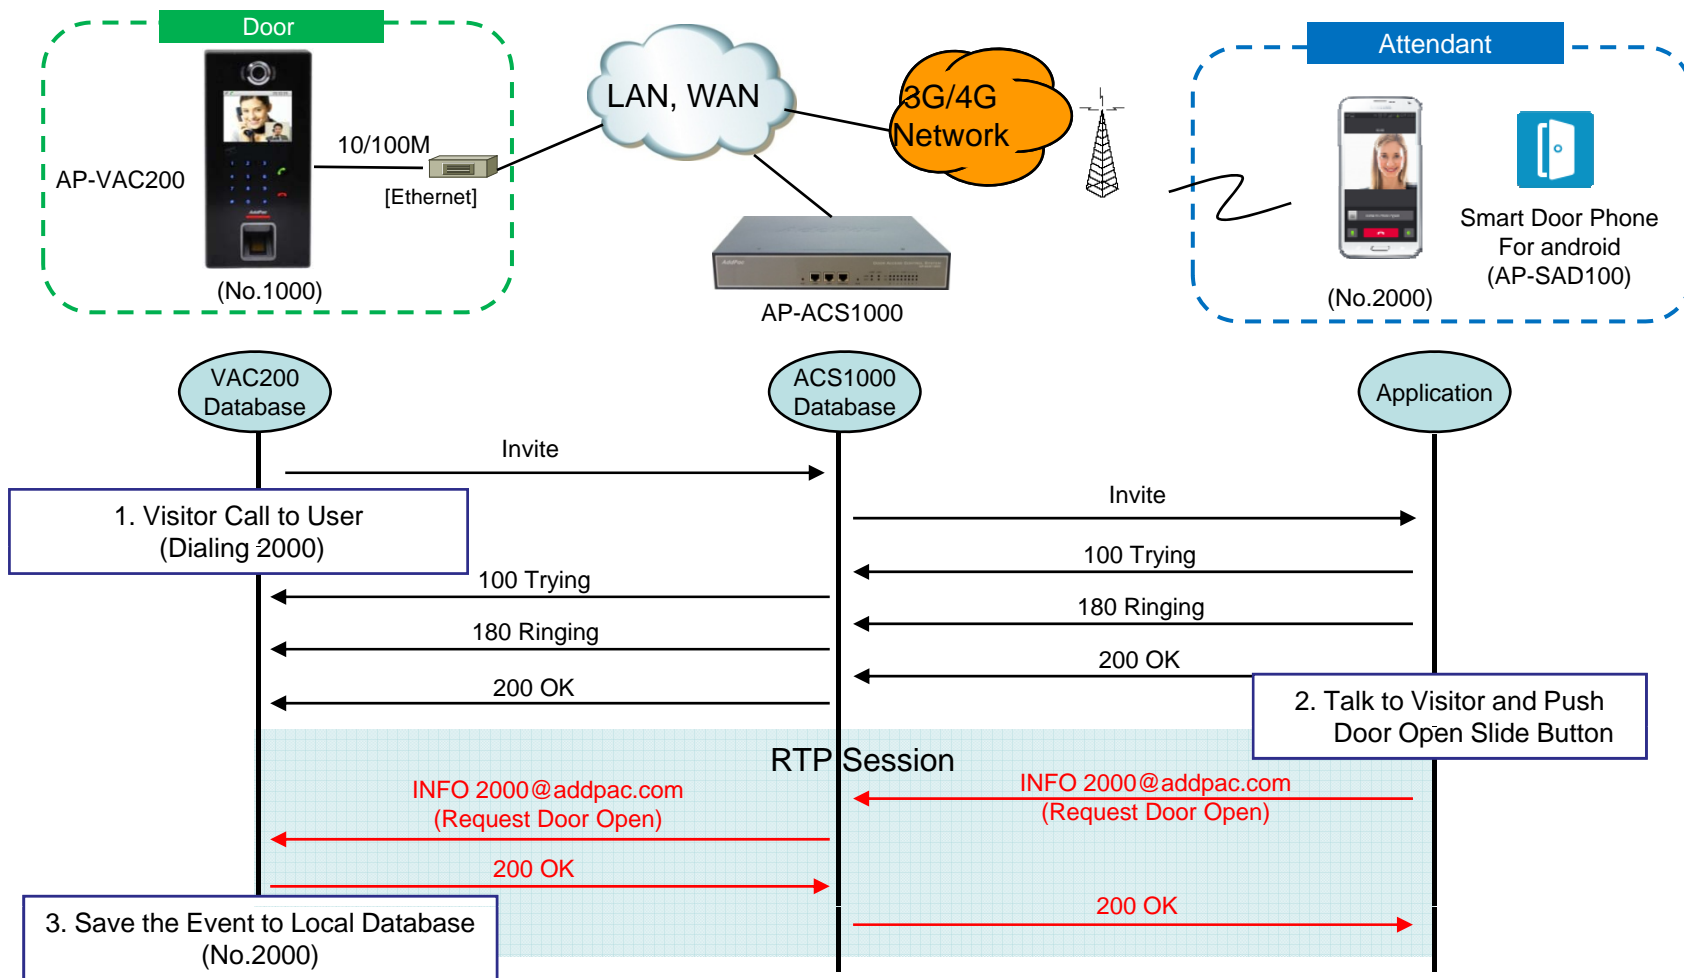

- It supports receiving a video call from door side video door phone by visitor.
- It supports opening the door optionally with password.
- It supports making a video call to door side video door phone to see door side.
- It supports unidirectional video stream from door phone or bidirectional video stream to door phone optionally.
- It supports standard based SIP signaling protocol.
- It supports below voice and video codecs
 - Voice Codec : G.711ulaw/alaw, G.726
 - Video Codec : H.264, H.263. MPEG4

AP-SAD100 Network Service Diagram

SIP Register

Smart Door Phone Application Register to AP-ACS1000

SIP Video Call Flow

Door Open Flow

Smart Door Phone App.

Main screen (portrait)

Smart Door Phone App.

Main screen (landscape)

Smart Door Phone App.

Main screen (open the door)

Smart Door Phone App.

Application Settings

Thank you!

AddPac Technology Co., Ltd.
Sales and Marketing

Phone +82.2.568.3848 (KOREA)