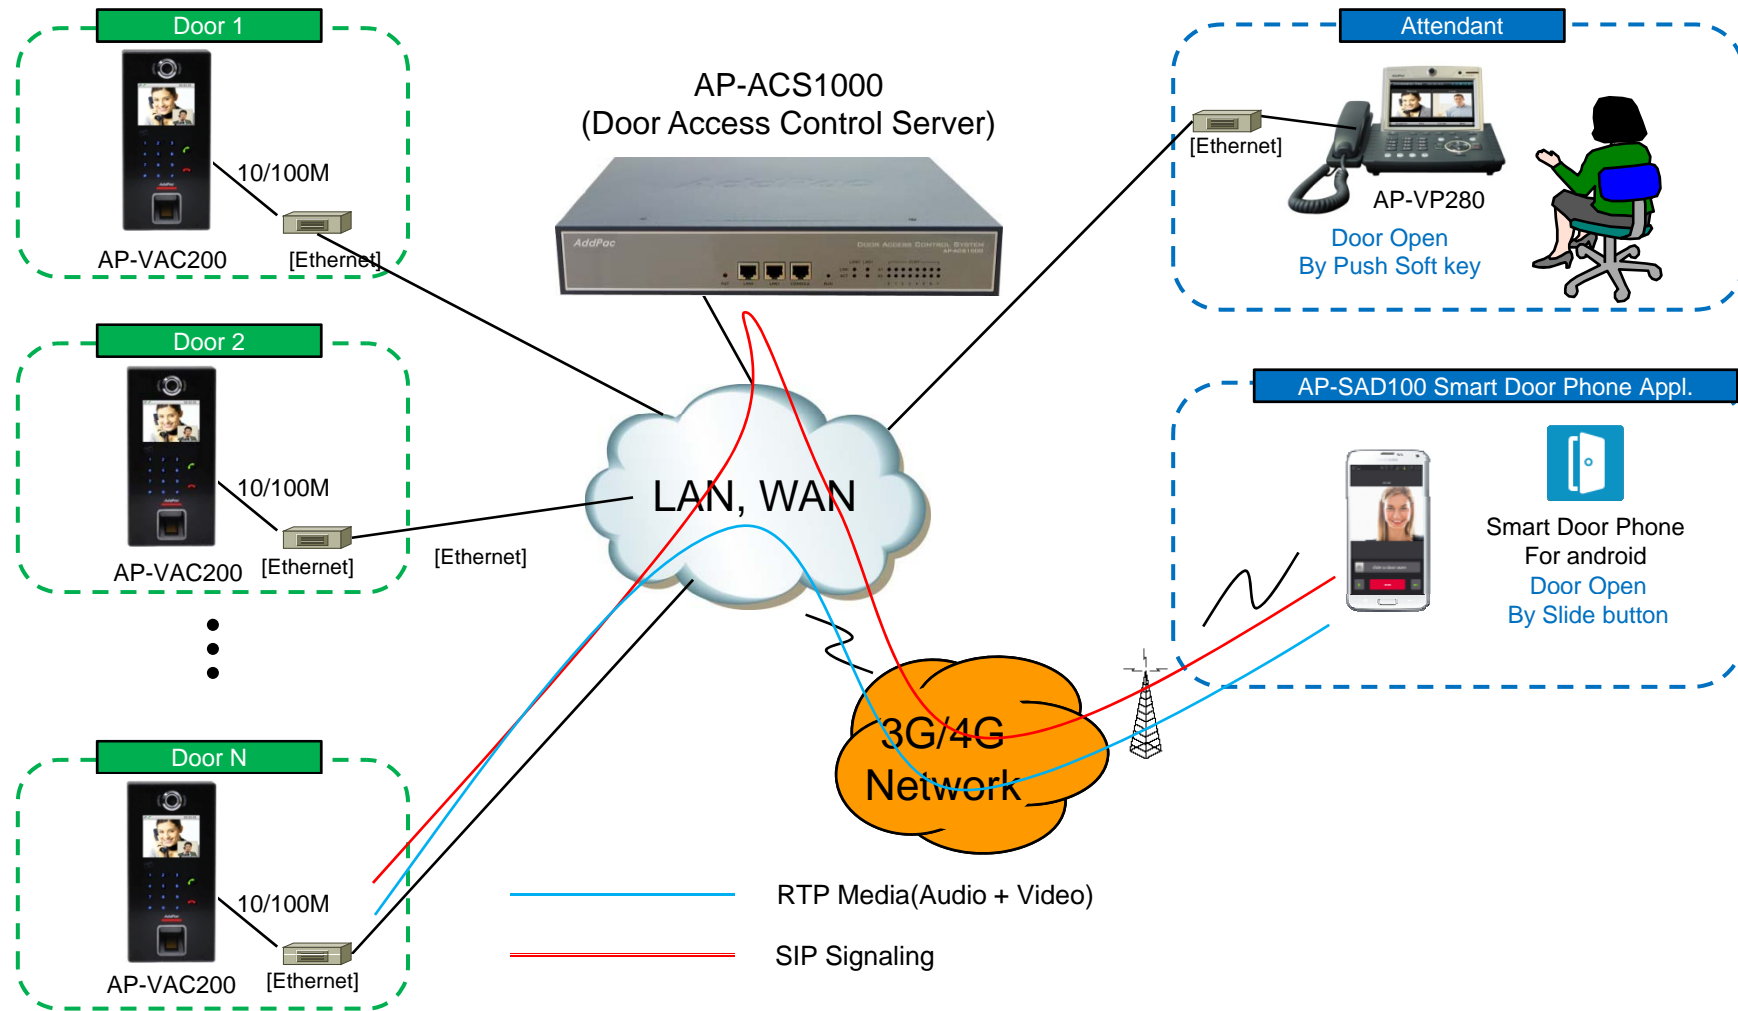

Video Phone Call Forwarding to Smart Phone

AddPac

AddPac Technology

Sales and Marketing

www.addpac.com

Contents

- Video Phone Call Forwarding to Smart Phone
 - Network Service Diagram
 - SIP Call Flow (AP-VAC20 -> AP-ACS1000 ->AP-VP280 -> Smart Phone)
- AddPac Smart Door Phone Appl.
 - AP-SAD100 Android Door Phone Appl. Overview
 - AP-SAD100 Network Service Diagram
 - AP-SAD100 SIP Register Diagram
 - AP-SAD100 SIP Video Call Flow Diagram
 - AP-SAD100 UI Design
 - AP-SAD100 Setting and Configuration

Video Phone Call Forwarding to Smart Phone

Video Phone Call Forward To Mobile Extension (Service Diagram)

Video Phone Call Forward To Mobile Extension (Call Flow Diagram)

Smart Door Phone (Android App.)

AP-SAD100 Overview

- It supports receiving a video call from door side video door phone by visitor.
- It supports opening the door optionally with password.
- It supports making a video call to door side video door phone to see door side.
- It supports unidirectional video stream from door phone or bidirectional video stream to door phone optionally.
- It supports standard based SIP signaling protocol.
- It supports below voice and video codecs
 - Voice Codec : G.711ulaw/alaw, G.726
 - Video Codec : H.264, H.263. MPEG4

AP-SAD100 Network Service Diagram

SIP Register

Smart Door Phone Application Register to AP-ACS1000

SIP Video Call Flow

Door Open Flow

Smart Door Phone App.

Main screen (portrait)

Smart Door Phone App.