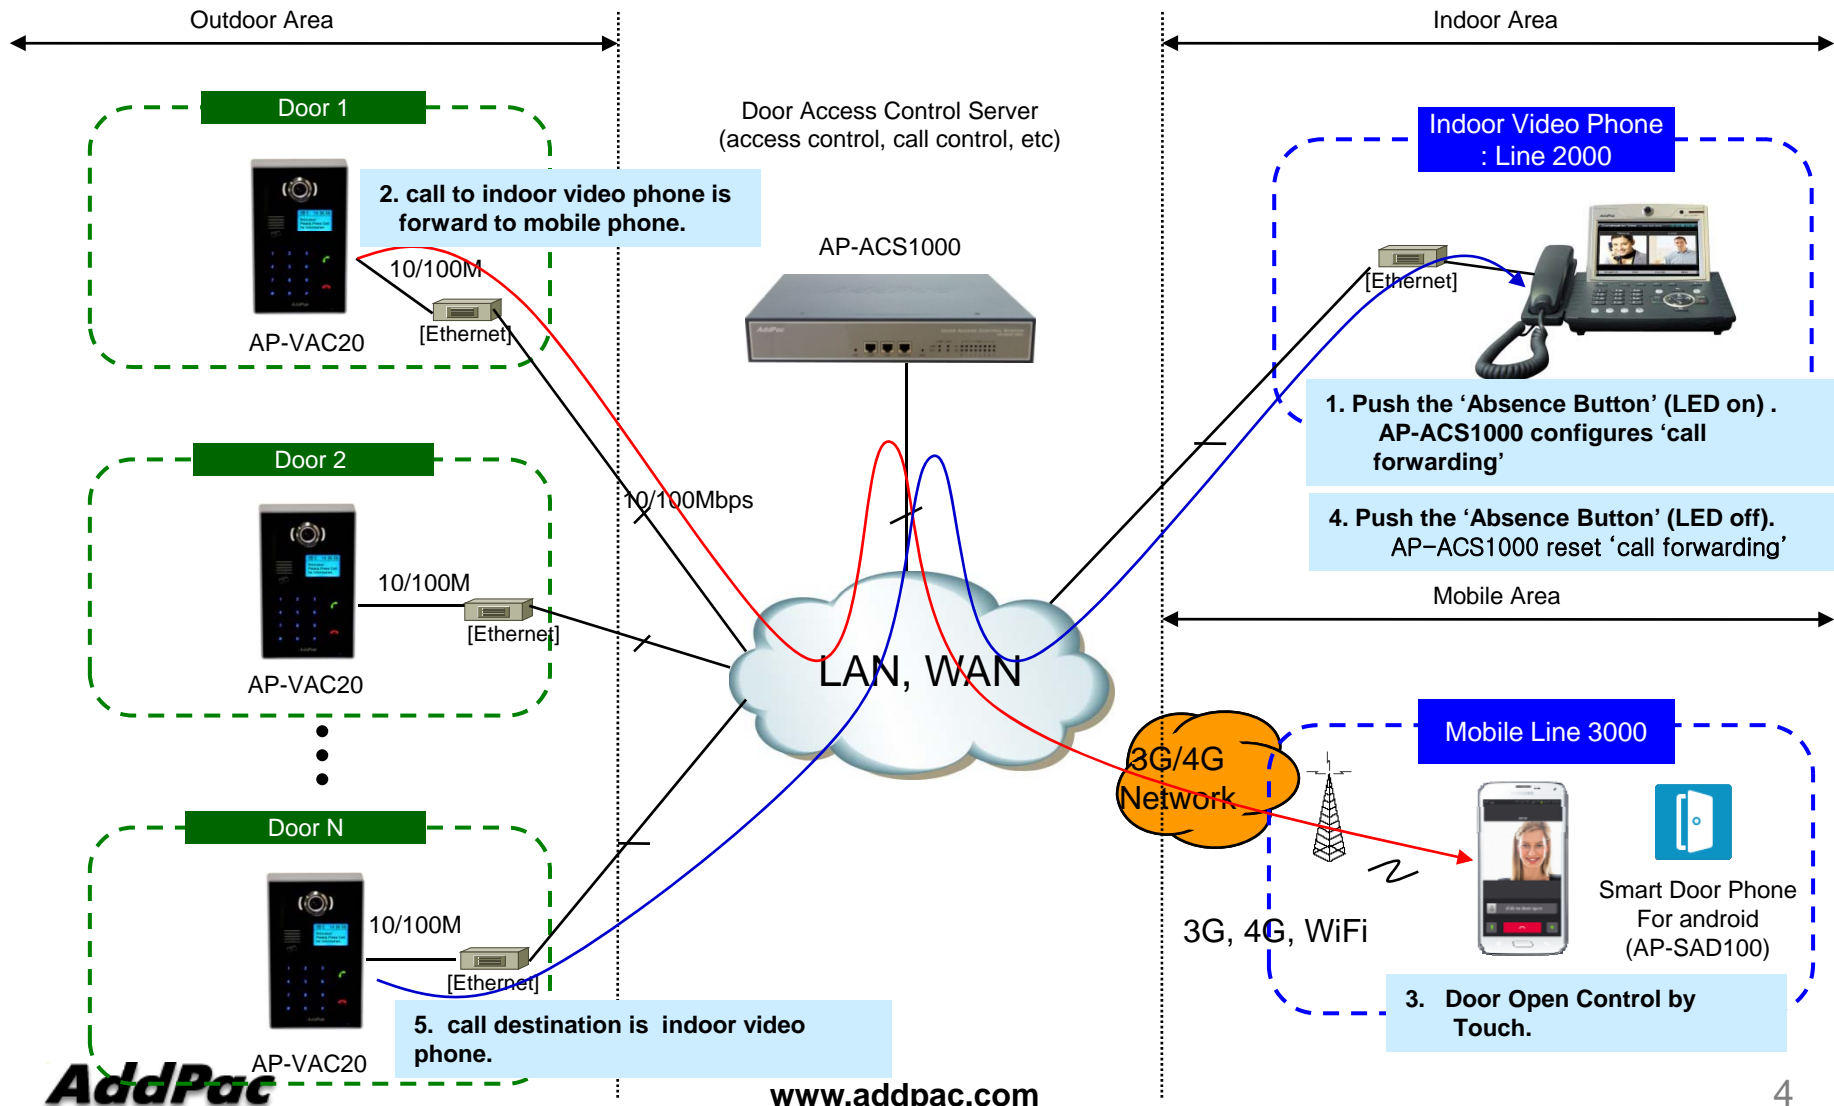

Video Phone Call Forwarding to Smart Phone

AddPac

AddPac Technology

Sales and Marketing

www.addpac.com

Contents

- Video Phone Call Forwarding to Smart Phone
 - Network Service Diagram
 - SIP Call Flow (AP-VAC20 -> AP-ACS1000 ->AP-VP280 -> Smart Phone)
- AddPac Smart Door Phone Appl.
 - AP-SAD100 Android Door Phone Appl. Overview
 - AP-SAD100 Network Service Diagram
 - AP-SAD100 SIP Register Diagram
 - AP-SAD100 SIP Video Call Flow Diagram
 - AP-SAD100 UI Design
 - AP-SAD100 Setting and Configuration

Video Phone Call Forwarding to Smart Phone

Video Phone Call Forward To Mobile Extension (Service Diagram)

Video Phone Call Forward To Mobile Extension (Call Flow Diagram)

Smart Door Phone (Android App.)

AP-SAD100 Overview

- It supports receiving a video call from door side video door phone by visitor.
- It supports opening the door optionally with password.
- It supports making a video call to door side video door phone to see door side.
- It supports unidirectional video stream from door phone or bidirectional video stream to door phone optionally.
- It supports standard based SIP signaling protocol.
- It supports below voice and video codecs
 - Voice Codec : G.711ulaw/alaw, G.726
 - Video Codec : H.264, H.263. MPEG4

AP-SAD100 Network Service Diagram

SIP Register

Smart Door Phone Application Register to AP-ACS1000

SIP Video Call Flow

Door Open Flow

Smart Door Phone App.

Main screen (portrait)

Smart Door Phone App.