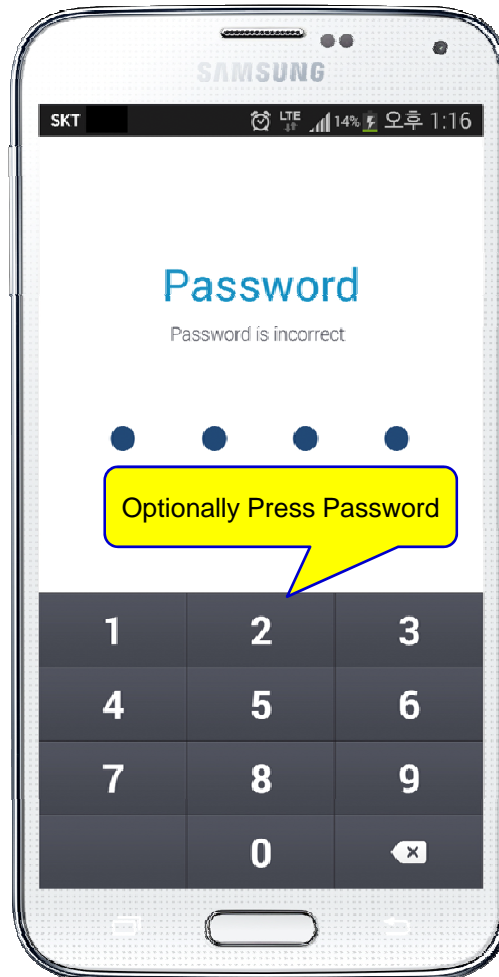

Video Phone Call Forwarding to Smart Phone

Video Phone Call Forward To Mobile Extension (Service Diagram)

Video Phone Call Forward To Mobile Extension (Call Flow Diagram)

Smart Door Phone (Android App.)

AP-SAD100 Overview

- It supports receiving a video call from door side video door phone by visitor.
- It supports opening the door optionally with password.
- It supports making a video call to door side video door phone to see door side.
- It supports unidirectional video stream from door phone or bidirectional video stream to door phone optionally.
- It supports standard based SIP signaling protocol.
- It supports below voice and video codecs
 - Voice Codec : G.711ulaw/alaw, G.726
 - Video Codec : H.264, H.263. MPEG4

AP-SAD100 Network Service Diagram

SIP Register

Smart Door Phone Application Register to AP-ACS1000

SIP Video Call Flow

Door Open Flow

Smart Door Phone App.

Main screen (portrait)

Smart Door Phone App.

Main screen (landscape)

Smart Door Phone App.

Main screen (open the door)

Smart Door Phone App.

Application Settings

Thank you!

AddPac Technology Co., Ltd.
Sales and Marketing

Phone +82.2.568.3848 (KOREA)