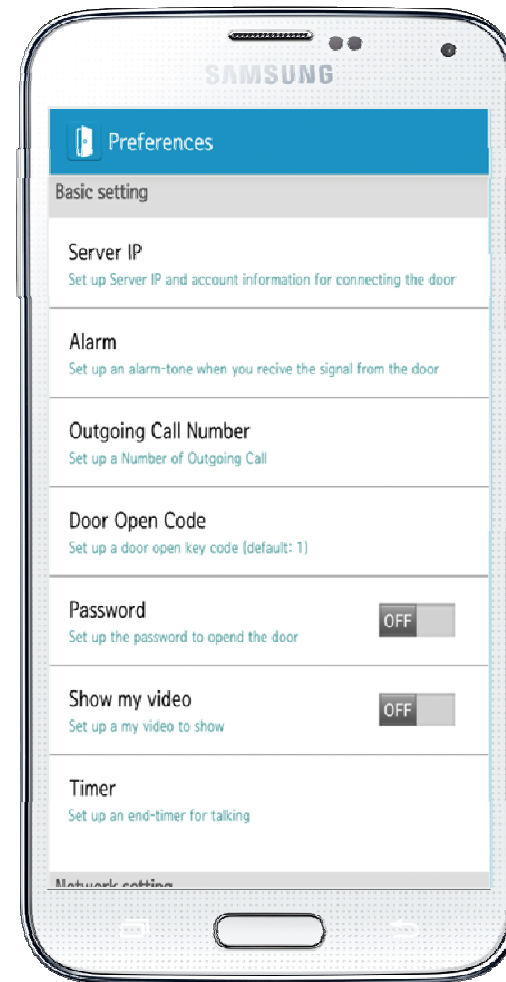

- It supports receiving a video call from door side video door phone by visitor.
- It supports opening the door optionally with password.
- It supports making a video call to door side video door phone to see door side.
- It supports unidirectional video stream from door phone or bidirectional video stream to door phone optionally.
- It supports standard based SIP signaling protocol.
- It supports below voice and video codecs
 - Voice Codec : G.711ulaw/alaw, G.726
 - Video Codec : H.264, H.263. MPEG4

AP-SAD100 Network Service Diagram

SIP Register

Smart Door Phone Application Register to AP-ACS1000

SIP Video Call Flow

Door Open Flow

Smart Door Phone App.

Main screen (portrait)

Smart Door Phone App.

Main screen (landscape)

Smart Door Phone App.

Main screen (open the door)

Smart Door Phone App.

Application Settings

Thank you!

AddPac Technology Co., Ltd.
Sales and Marketing

Phone +82.2.568.3848 (KOREA)