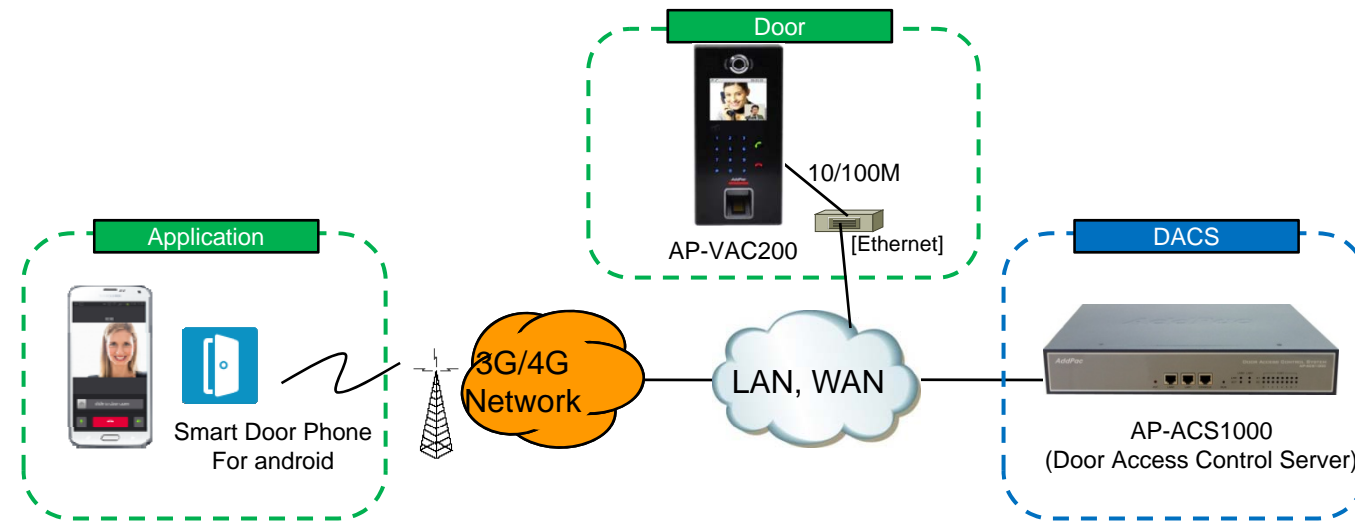

Video Phone Call Forwarding to Smart Phone

AddPac

AddPac Technology

Sales and Marketing

www.addpac.com

Contents

- Video Phone Call Forwarding to Smart Phone
 - Network Service Diagram
 - SIP Call Flow (AP-VAC20 -> AP-ACS1000 ->AP-VP280 -> Smart Phone)
- AddPac Smart Door Phone Appl.
 - AP-SAD100 Android Door Phone Appl. Overview
 - AP-SAD100 Network Service Diagram
 - AP-SAD100 SIP Register Diagram
 - AP-SAD100 SIP Video Call Flow Diagram
 - AP-SAD100 UI Design
 - AP-SAD100 Setting and Configuration

Video Phone Call Forwarding to Smart Phone

Video Phone Call Forward To Mobile Extension (Service Diagram)

Video Phone Call Forward To Mobile Extension (Call Flow Diagram)

Smart Door Phone (Android App.)

AP-SAD100 Overview

- It supports receiving a video call from door side video door phone by visitor.
- It supports opening the door optionally with password.
- It supports making a video call to door side video door phone to see door side.
- It supports unidirectional video stream from door phone or bidirectional video stream to door phone optionally.
- It supports standard based SIP signaling protocol.
- It supports below voice and video codecs
 - Voice Codec : G.711ulaw/alaw, G.726
 - Video Codec : H.264, H.263. MPEG4

AP-SAD100 Network Service Diagram

SIP Register

Smart Door Phone Application Register to AP-ACS1000

SIP Video Call Flow

Door Open Flow

Smart Door Phone App.

Main screen (portrait)

Smart Door Phone App.