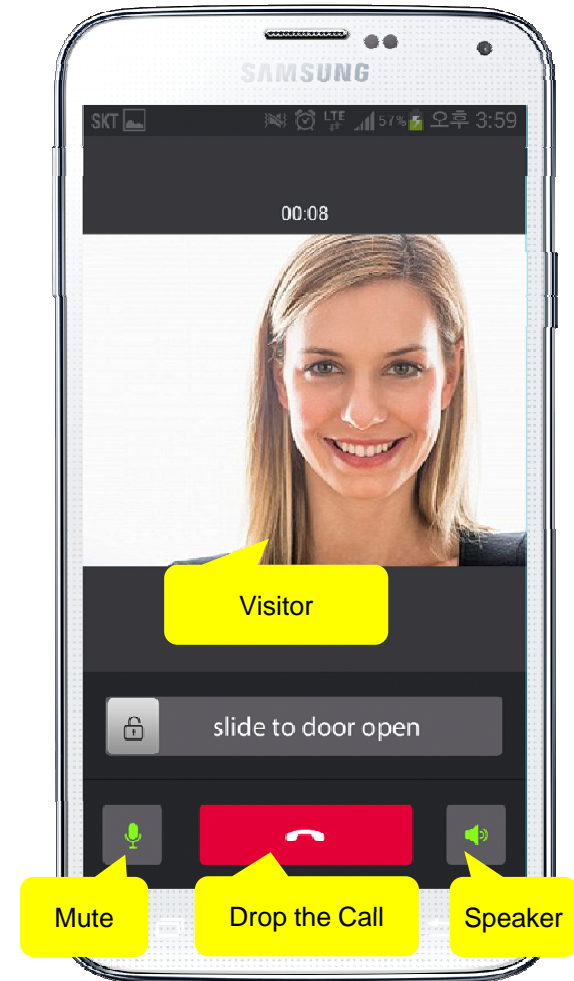

- It supports receiving a video call from door side video door phone by visitor.
- It supports opening the door optionally with password.
- It supports making a video call to door side video door phone to see door side.
- It supports unidirectional video stream from door phone or bidirectional video stream to door phone optionally.
- It supports standard based SIP signaling protocol.
- It supports below voice and video codecs
 - Voice Codec : G.711ulaw/alaw, G.726
 - Video Codec : H.264, H.263. MPEG4

AP-SAD100 Network Service Diagram

SIP Register

Smart Door Phone Application Register to AP-ACS1000

SIP Video Call Flow

Door Open Flow

Smart Door Phone App.

Main screen (portrait)

Smart Door Phone App.

Main screen (landscape)

Smart Door Phone App.

Main screen (open the door)

Smart Door Phone App.

Application Settings

Thank you!

AddPac Technology Co., Ltd.
Sales and Marketing

Phone +82.2.568.3848 (KOREA)