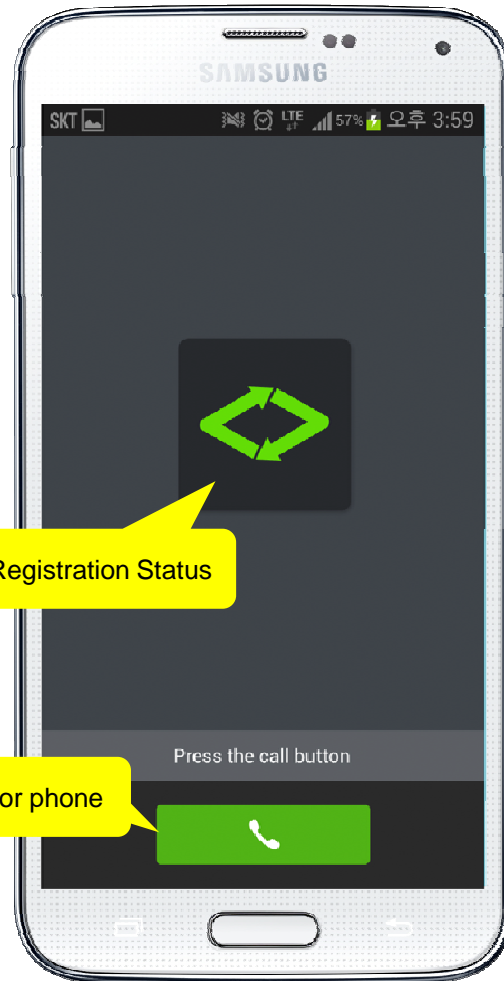

- It supports receiving a video call from door side video door phone by visitor.
- It supports opening the door optionally with password.
- It supports making a video call to door side video door phone to see door side.
- It supports unidirectional video stream from door phone or bidirectional video stream to door phone optionally.
- It supports standard based SIP signaling protocol.
- It supports below voice and video codecs
 - Voice Codec : G.711ulaw/alaw, G.726
 - Video Codec : H.264, H.263. MPEG4

AP-SAD100 Network Service Diagram

SIP Register

Smart Door Phone Application Register to AP-ACS1000

SIP Video Call Flow

Door Open Flow

Smart Door Phone App.

Main screen (portrait)

Smart Door Phone App.

Main screen (landscape)

Smart Door Phone App.

Main screen (open the door)

Smart Door Phone App.

Application Settings

Thank you!

AddPac Technology Co., Ltd.
Sales and Marketing

Phone +82.2.568.3848 (KOREA)