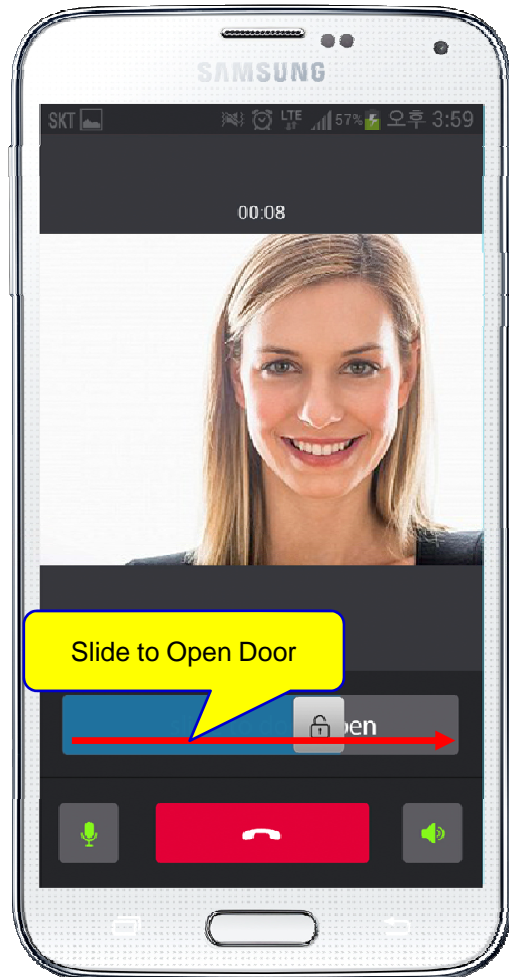

Video Phone Call Forwarding to Smart Phone

Video Phone Call Forward To Mobile Extension (Service Diagram)

Video Phone Call Forward To Mobile Extension (Call Flow Diagram)

Smart Door Phone (Android App.)

AP-SAD100 Overview

- It supports receiving a video call from door side video door phone by visitor.
- It supports opening the door optionally with password.
- It supports making a video call to door side video door phone to see door side.
- It supports unidirectional video stream from door phone or bidirectional video stream to door phone optionally.
- It supports standard based SIP signaling protocol.
- It supports below voice and video codecs
 - Voice Codec : G.711ulaw/alaw, G.726
 - Video Codec : H.264, H.263. MPEG4

AP-SAD100 Network Service Diagram

SIP Register

Smart Door Phone Application Register to AP-ACS1000

SIP Video Call Flow

Door Open Flow

Smart Door Phone App.

Main screen (portrait)

Smart Door Phone App.

Main screen (landscape)

Smart Door Phone App.

Main screen (open the door)

Smart Door Phone App.

Application Settings

Thank you!

AddPac Technology Co., Ltd.
Sales and Marketing

Phone +82.2.568.3848 (KOREA)