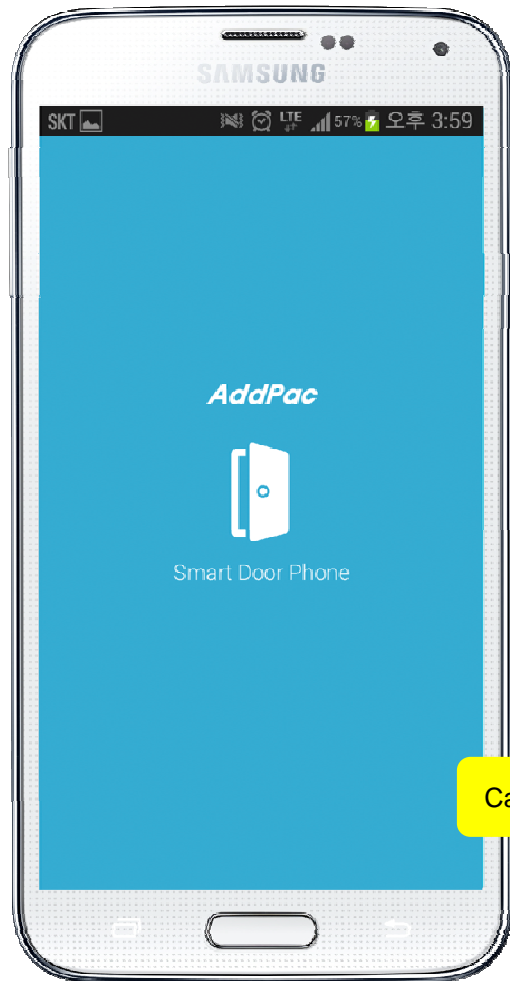

Video Phone Call Forwarding to Smart Phone

AddPac

AddPac Technology

Sales and Marketing

www.addpac.com

Contents

- Video Phone Call Forwarding to Smart Phone
 - Network Service Diagram
 - SIP Call Flow (AP-VAC20 -> AP-ACS1000 ->AP-VP280 -> Smart Phone)
- AddPac Smart Door Phone Appl.
 - AP-SAD100 Android Door Phone Appl. Overview
 - AP-SAD100 Network Service Diagram
 - AP-SAD100 SIP Register Diagram
 - AP-SAD100 SIP Video Call Flow Diagram
 - AP-SAD100 UI Design
 - AP-SAD100 Setting and Configuration

Video Phone Call Forwarding to Smart Phone

Video Phone Call Forward To Mobile Extension (Service Diagram)

Video Phone Call Forward To Mobile Extension (Call Flow Diagram)

Smart Door Phone (Android App.)

AP-SAD100 Overview

- It supports receiving a video call from door side video door phone by visitor.
- It supports opening the door optionally with password.
- It supports making a video call to door side video door phone to see door side.
- It supports unidirectional video stream from door phone or bidirectional video stream to door phone optionally.
- It supports standard based SIP signaling protocol.
- It supports below voice and video codecs
 - Voice Codec : G.711ulaw/alaw, G.726
 - Video Codec : H.264, H.263. MPEG4

AP-SAD100 Network Service Diagram

SIP Register

Smart Door Phone Application Register to AP-ACS1000

SIP Video Call Flow

Door Open Flow

Smart Door Phone App.

Main screen (portrait)

Smart Door Phone App.