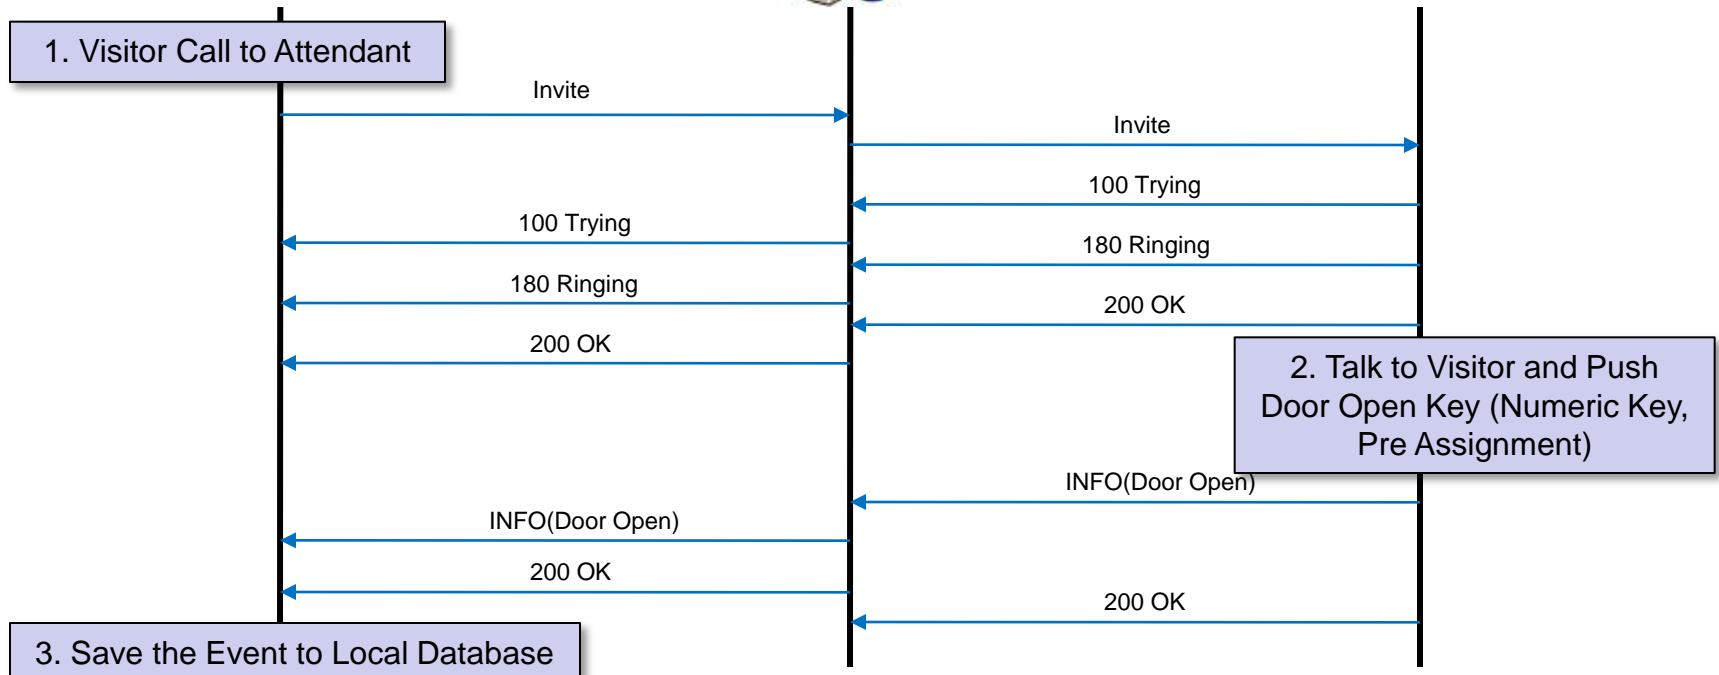

Network Diagram (Interworking Environment)

SIP Register

AP-VAC50 Register to 3CX IP-PBX

SIP Message Flow (Video)

Door Open by Terminal – AP-SAD100 (AddPac Android Door Phone Appl.)

SIP Message Flow (Video)

Door Open by Terminal – AntiSIP IOS SoftPhone

SIP Message Flow (Voice)

Door Open by Terminal – SNOM IP Phone

Smart Door Phone (Android App.)

AP-SAD100 Overview

- It supports receiving a video call from door side video door phone by visitor.
- It supports opening the door optionally with password.
- It supports making a video call to door side video door phone to see door side.
- It supports unidirectional video stream from door phone or bidirectional video stream to door phone optionally.
- It supports standard based SIP signaling protocol.
- It supports below voice and video codecs
 - Voice Codec : G.711ulaw/alaw, G.726
 - Video Codec : H.264, H.263. MPEG4