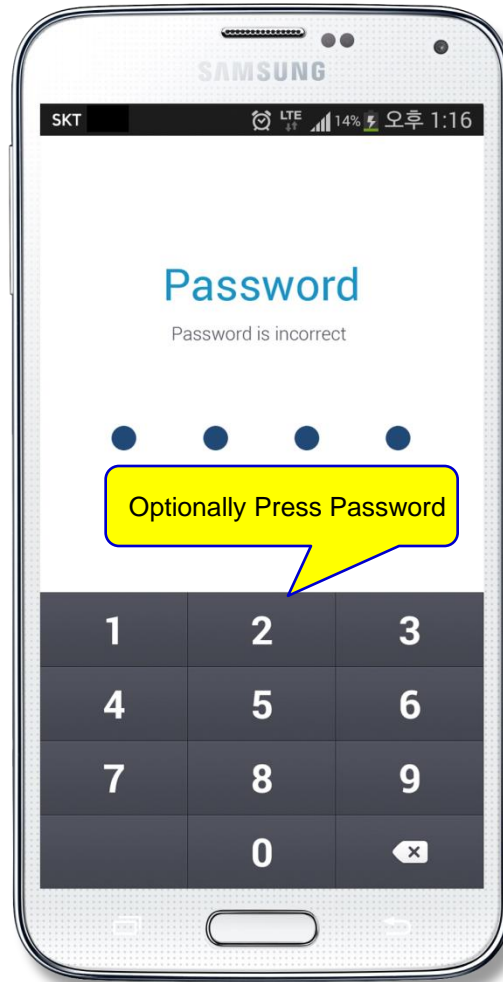

Network Diagram (Interworking Environment)

SIP Register

AP-VAC50 Register to 3CX IP-PBX

SIP Message Flow (Video)

Door Open by Terminal – AP-SAD100 (AddPac Android Door Phone Appl.)

SIP Message Flow (Video)

Door Open by Terminal – AntiSIP IOS SoftPhone

SIP Message Flow (Voice)

Door Open by Terminal – SNOM IP Phone

Smart Door Phone (Android App.)

AP-SAD100 Overview

- It supports receiving a video call from door side video door phone by visitor.
- It supports opening the door optionally with password.
- It supports making a video call to door side video door phone to see door side.
- It supports unidirectional video stream from door phone or bidirectional video stream to door phone optionally.
- It supports standard based SIP signaling protocol.
- It supports below voice and video codecs
 - Voice Codec : G.711ulaw/alaw, G.726
 - Video Codec : H.264, H.263. MPEG4

AP-SAD100 Network Service Diagram

SIP Register

Smart Door Phone Application Register to AP-ACS1000

SIP Video Call Flow

Door Open Flow

Smart Door Phone App.

Main screen (portrait)

Smart Door Phone App.

Main screen (landscape)

Smart Door Phone App.

Main screen (open the door)

Smart Door Phone App.

Application Settings

Thank you!

AddPac Technology Co., Ltd.
Tech. Solution

Phone +82.2.568.3848 (KOREA)