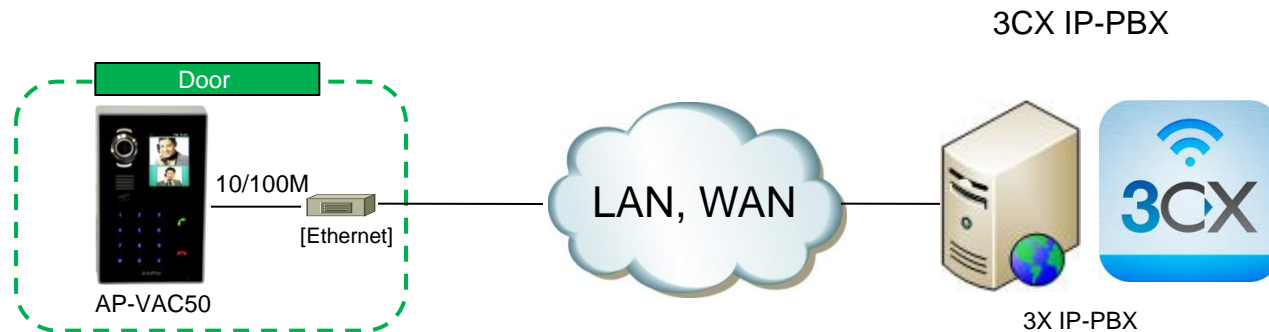

3CX IP-PBX

AP-VAC50 IP Video Door Phone

High Performance IP Video Door Phone Solution

SIP Interworking for 3CX IP-PBX

AP-VAC50

AddPac

AddPac Technology

Sales and Marketing

Contents

- 3CX IP-PBX Interworking Network Diagram
- Register to 3CX IP-PBX
 - SIP Message Flow
- Door Open Call Flow by End-Point Hard/Soft Terminal
 - AddPac (Video)
 - AntiSIP (Video)
 - SNOM IP Phone (Voice)
- AddPac Smart Door Phone Appl. Introduce

Network Diagram (Interworking Environment)

SIP Register

AP-VAC50 Register to 3CX IP-PBX

SIP Message Flow (Video)

Door Open by Terminal – AP-SAD100 (AddPac Android Door Phone Appl.)

SIP Message Flow (Video)

Door Open by Terminal – AntiSIP IOS SoftPhone

SIP Message Flow (Voice)

Door Open by Terminal – SNOM IP Phone

Smart Door Phone (Android App.)

AP-SAD100 Overview

- It supports receiving a video call from door side video door phone by visitor.
- It supports opening the door optionally with password.
- It supports making a video call to door side video door phone to see door side.
- It supports unidirectional video stream from door phone or bidirectional video stream to door phone optionally.
- It supports standard based SIP signaling protocol.
- It supports below voice and video codecs
 - Voice Codec : G.711ulaw/alaw, G.726
 - Video Codec : H.264, H.263. MPEG4