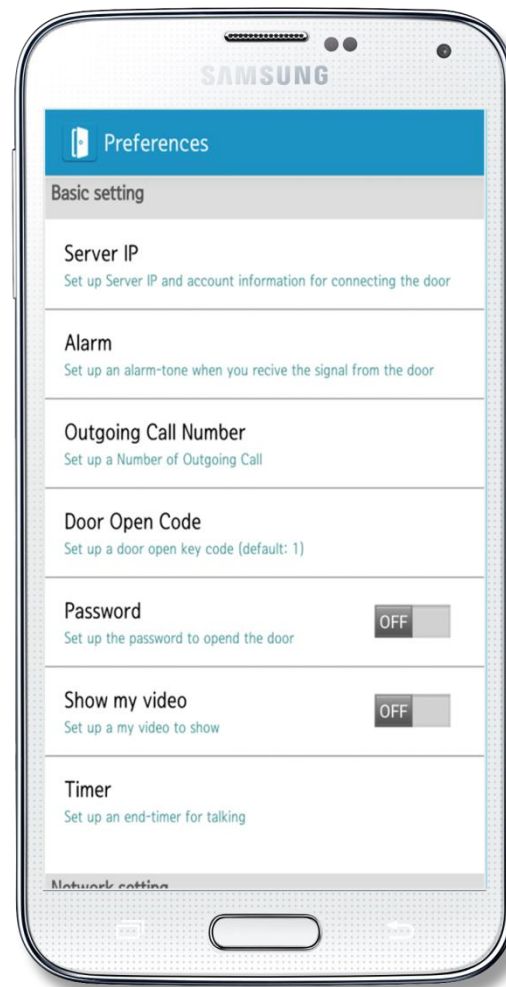

Network Diagram (Interworking Environment)

SIP Register

AP-VAC50 Register to 3CX IP-PBX

SIP Message Flow (Video)

Door Open by Terminal – AP-SAD100 (AddPac Android Door Phone Appl.)

SIP Message Flow (Video)

Door Open by Terminal – AntiSIP IOS SoftPhone

SIP Message Flow (Voice)

Door Open by Terminal – SNOM IP Phone

Smart Door Phone (Android App.)

AP-SAD100 Overview

- It supports receiving a video call from door side video door phone by visitor.
- It supports opening the door optionally with password.
- It supports making a video call to door side video door phone to see door side.
- It supports unidirectional video stream from door phone or bidirectional video stream to door phone optionally.
- It supports standard based SIP signaling protocol.
- It supports below voice and video codecs
 - Voice Codec : G.711ulaw/alaw, G.726
 - Video Codec : H.264, H.263. MPEG4

AP-SAD100 Network Service Diagram

SIP Register

Smart Door Phone Application Register to AP-ACS1000

SIP Video Call Flow

Door Open Flow

Smart Door Phone App.

Main screen (portrait)

Smart Door Phone App.

Main screen (landscape)

Smart Door Phone App.

Main screen (open the door)

Smart Door Phone App.

Application Settings

Thank you!

AddPac Technology Co., Ltd.
Tech. Solution

Phone +82.2.568.3848 (KOREA)