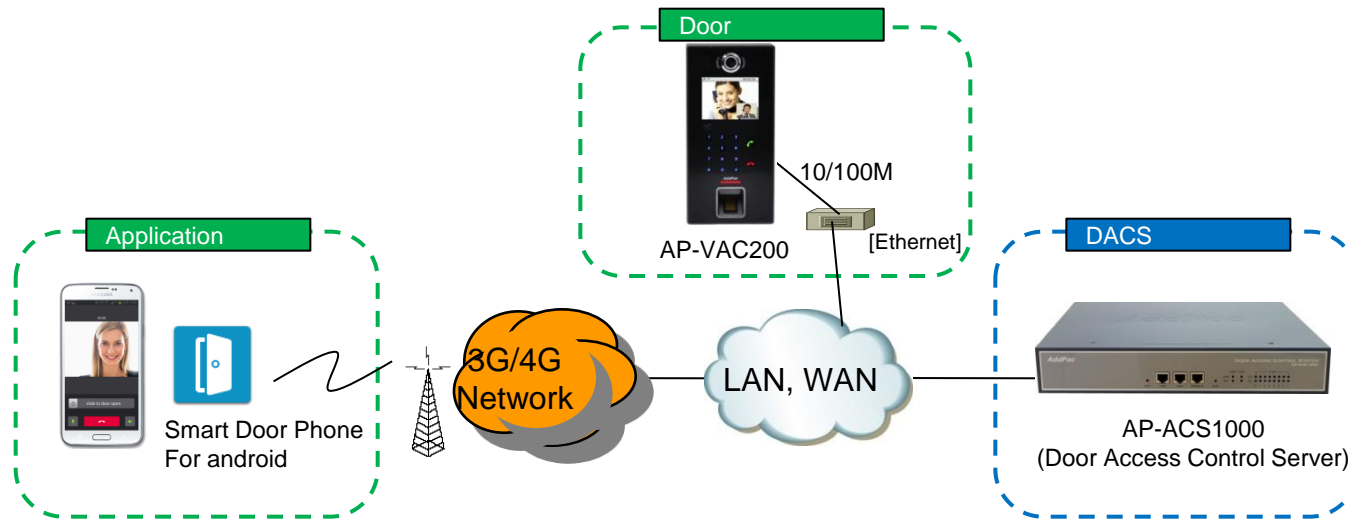

Network Diagram (Interworking Environment)

SIP Register

AP-VAC50 Register to 3CX IP-PBX

SIP Message Flow (Video)

Door Open by Terminal – AP-SAD100 (AddPac Android Door Phone Appl.)

SIP Message Flow (Video)

Door Open by Terminal – AntiSIP IOS SoftPhone

SIP Message Flow (Voice)

Door Open by Terminal – SNOM IP Phone

Smart Door Phone (Android App.)

AP-SAD100 Overview

- It supports receiving a video call from door side video door phone by visitor.
- It supports opening the door optionally with password.
- It supports making a video call to door side video door phone to see door side.
- It supports unidirectional video stream from door phone or bidirectional video stream to door phone optionally.
- It supports standard based SIP signaling protocol.
- It supports below voice and video codecs
 - Voice Codec : G.711ulaw/alaw, G.726
 - Video Codec : H.264, H.263. MPEG4

AP-SAD100 Network Service Diagram

SIP Register

Smart Door Phone Application Register to AP-ACS1000

SIP Video Call Flow

Door Open Flow

Smart Door Phone App.

Main screen (portrait)

Smart Door Phone App.