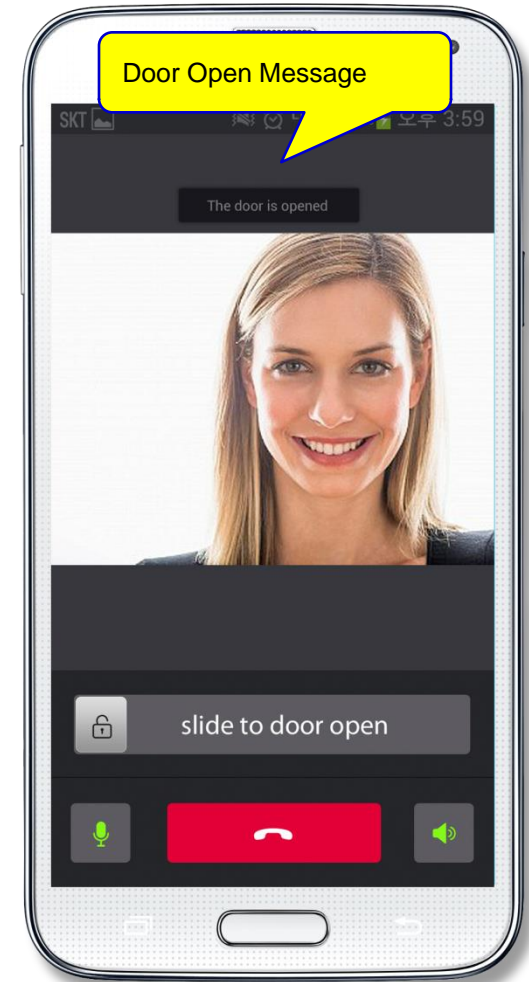

Network Diagram (Interworking Environment)

SIP Register

AP-VAC50 Register to 3CX IP-PBX

SIP Message Flow (Video)

Door Open by Terminal – AP-SAD100 (AddPac Android Door Phone Appl.)

SIP Message Flow (Video)

Door Open by Terminal – AntiSIP IOS SoftPhone

SIP Message Flow (Voice)

Door Open by Terminal – SNOM IP Phone

Smart Door Phone (Android App.)

AP-SAD100 Overview

- It supports receiving a video call from door side video door phone by visitor.
- It supports opening the door optionally with password.
- It supports making a video call to door side video door phone to see door side.
- It supports unidirectional video stream from door phone or bidirectional video stream to door phone optionally.
- It supports standard based SIP signaling protocol.
- It supports below voice and video codecs
 - Voice Codec : G.711ulaw/alaw, G.726
 - Video Codec : H.264, H.263. MPEG4

AP-SAD100 Network Service Diagram

SIP Register

Smart Door Phone Application Register to AP-ACS1000

SIP Video Call Flow

Door Open Flow

Smart Door Phone App.

Main screen (portrait)

Smart Door Phone App.

Main screen (landscape)

Smart Door Phone App.

Main screen (open the door)

Smart Door Phone App.

Application Settings

Thank you!

AddPac Technology Co., Ltd.
Tech. Solution

Phone +82.2.568.3848 (KOREA)