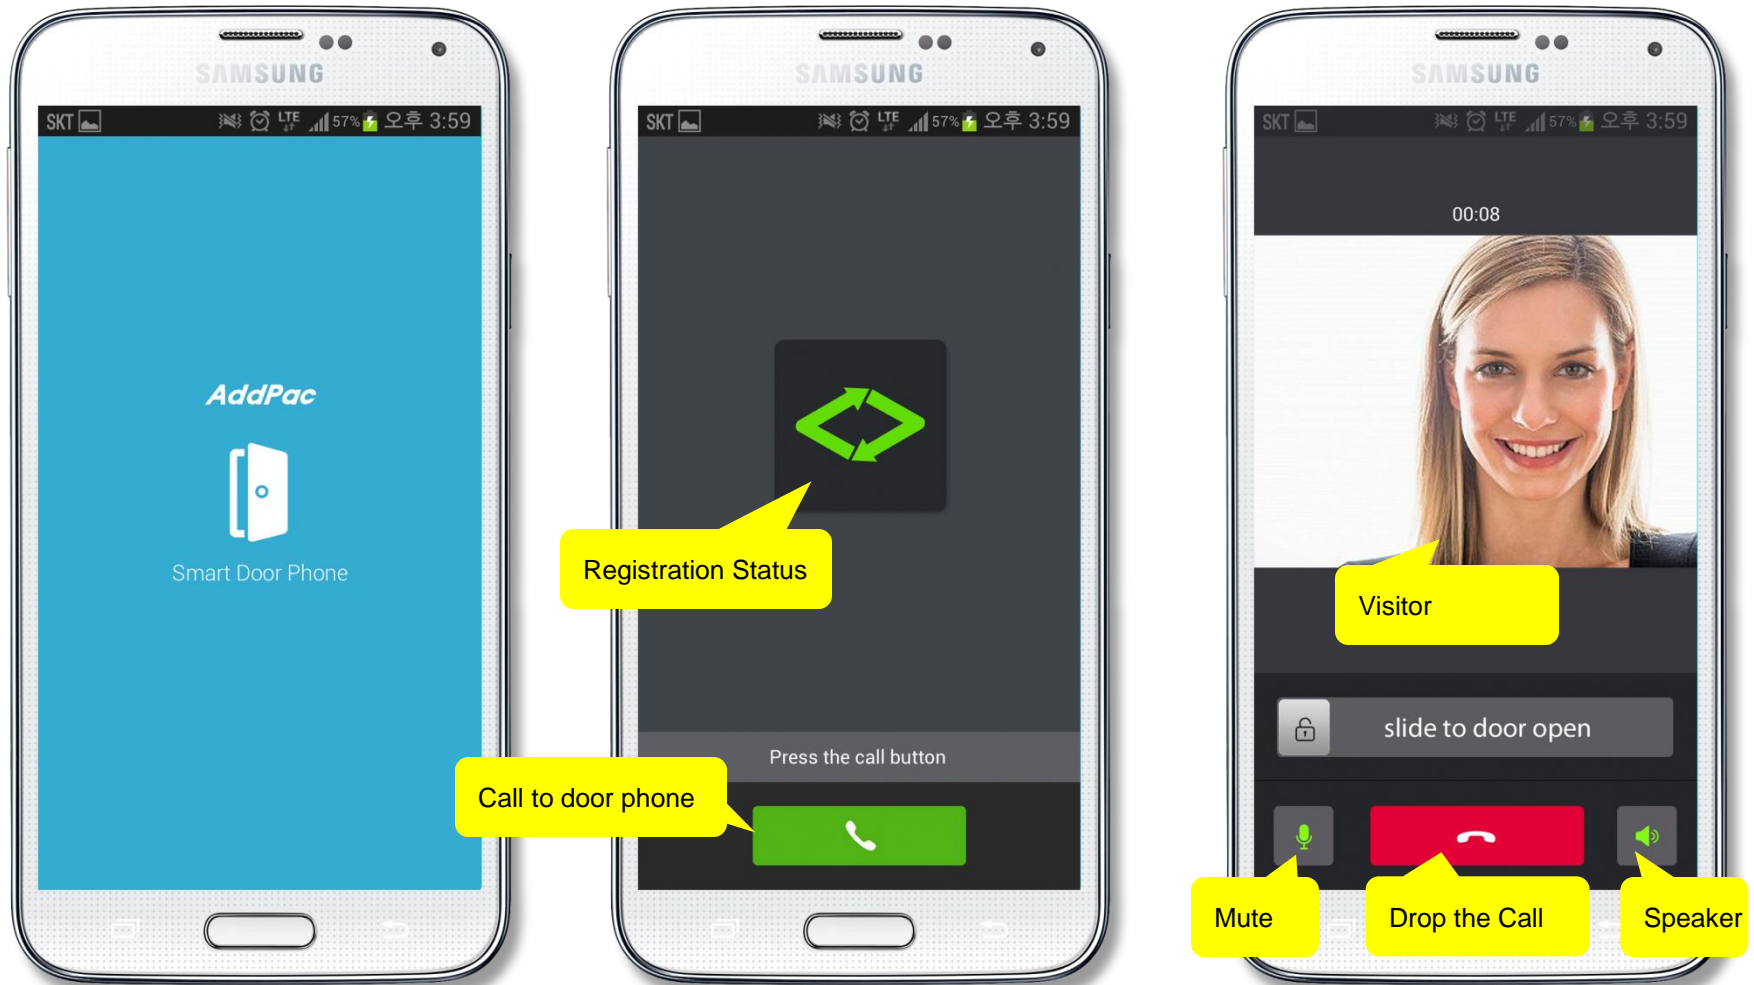

Network Diagram (Interworking Environment)

SIP Register

AP-VAC50 Register to 3CX IP-PBX

SIP Message Flow (Video)

Door Open by Terminal – AP-SAD100 (AddPac Android Door Phone Appl.)

SIP Message Flow (Video)

Door Open by Terminal – AntiSIP IOS SoftPhone

SIP Message Flow (Voice)

Door Open by Terminal – SNOM IP Phone

Smart Door Phone (Android App.)

AP-SAD100 Overview

- It supports receiving a video call from door side video door phone by visitor.
- It supports opening the door optionally with password.
- It supports making a video call to door side video door phone to see door side.
- It supports unidirectional video stream from door phone or bidirectional video stream to door phone optionally.
- It supports standard based SIP signaling protocol.
- It supports below voice and video codecs
 - Voice Codec : G.711ulaw/alaw, G.726
 - Video Codec : H.264, H.263. MPEG4

AP-SAD100 Network Service Diagram

SIP Register

Smart Door Phone Application Register to AP-ACS1000

SIP Video Call Flow

Door Open Flow

Smart Door Phone App.

Main screen (portrait)

Smart Door Phone App.

Main screen (landscape)

Smart Door Phone App.

Main screen (open the door)

Smart Door Phone App.

Application Settings

Thank you!

AddPac Technology Co., Ltd.
Tech. Solution

Phone +82.2.568.3848 (KOREA)