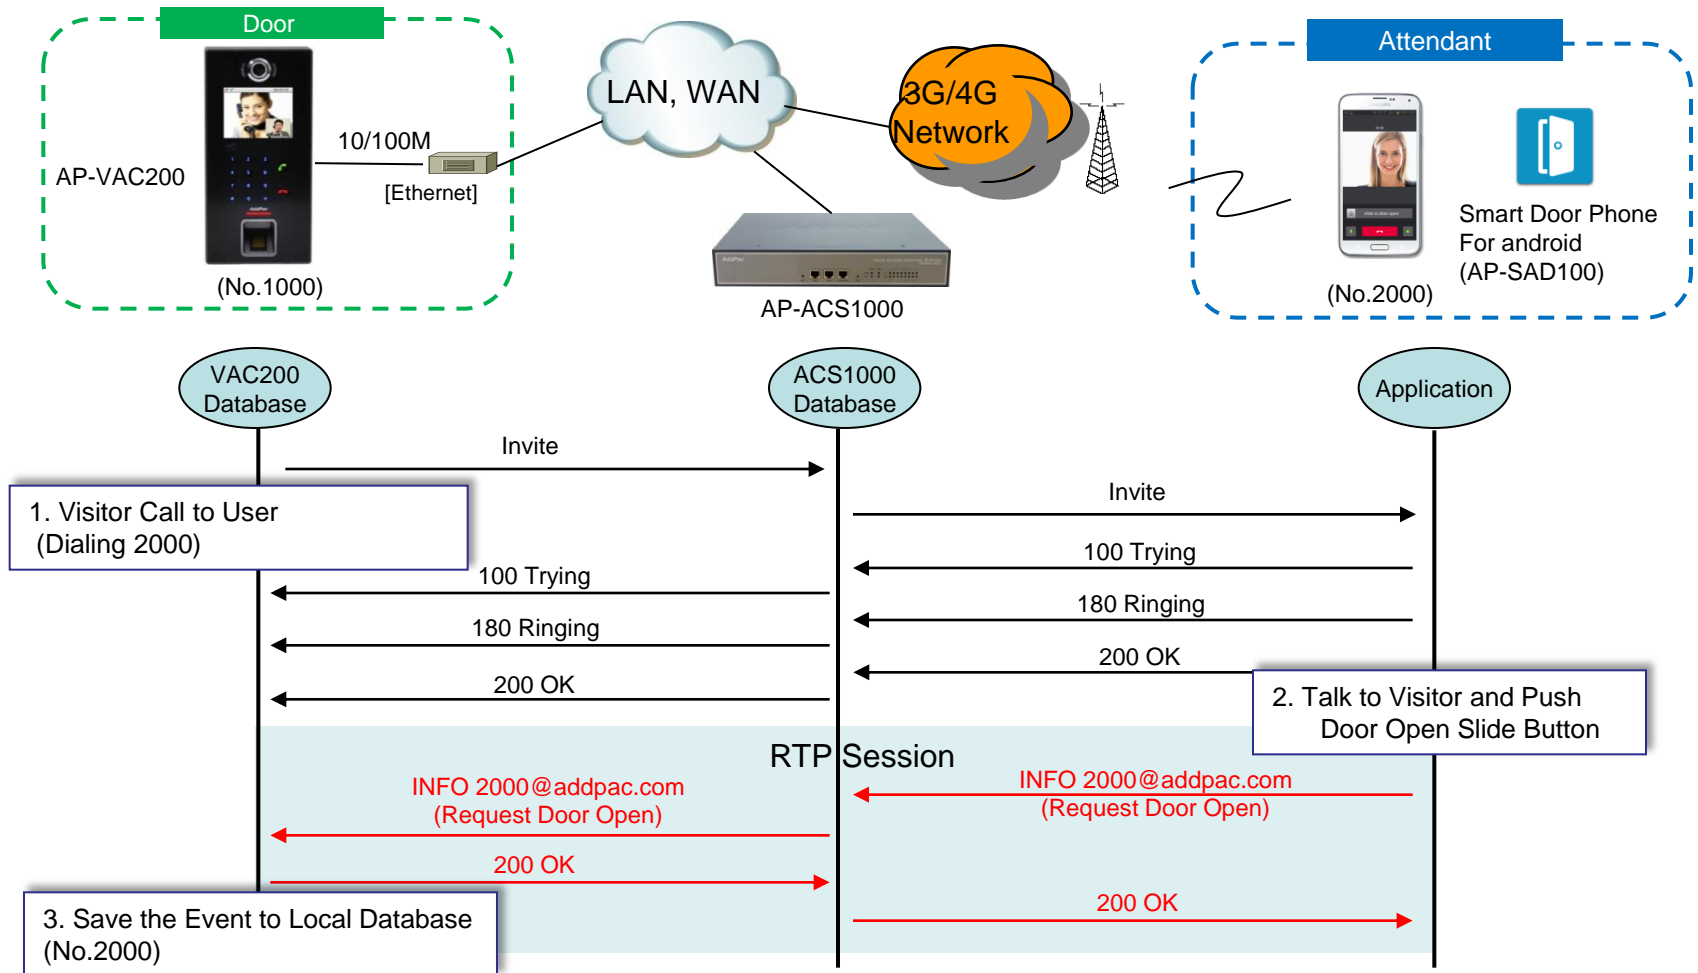

Network Diagram (Interworking Environment)

SIP Register

AP-VAC50 Register to 3CX IP-PBX

SIP Message Flow (Video)

Door Open by Terminal – AP-SAD100 (AddPac Android Door Phone Appl.)

SIP Message Flow (Video)

Door Open by Terminal – AntiSIP IOS SoftPhone

SIP Message Flow (Voice)

Door Open by Terminal – SNOM IP Phone

Smart Door Phone (Android App.)

AP-SAD100 Overview

- It supports receiving a video call from door side video door phone by visitor.
- It supports opening the door optionally with password.
- It supports making a video call to door side video door phone to see door side.
- It supports unidirectional video stream from door phone or bidirectional video stream to door phone optionally.
- It supports standard based SIP signaling protocol.
- It supports below voice and video codecs
 - Voice Codec : G.711ulaw/alaw, G.726
 - Video Codec : H.264, H.263. MPEG4

AP-SAD100 Network Service Diagram

SIP Register

Smart Door Phone Application Register to AP-ACS1000

SIP Video Call Flow

Door Open Flow

Smart Door Phone App.

Main screen (portrait)

Smart Door Phone App.

Main screen (landscape)

Smart Door Phone App.

Main screen (open the door)

Smart Door Phone App.

Application Settings

Thank you!

AddPac Technology Co., Ltd.
Tech. Solution

Phone +82.2.568.3848 (KOREA)