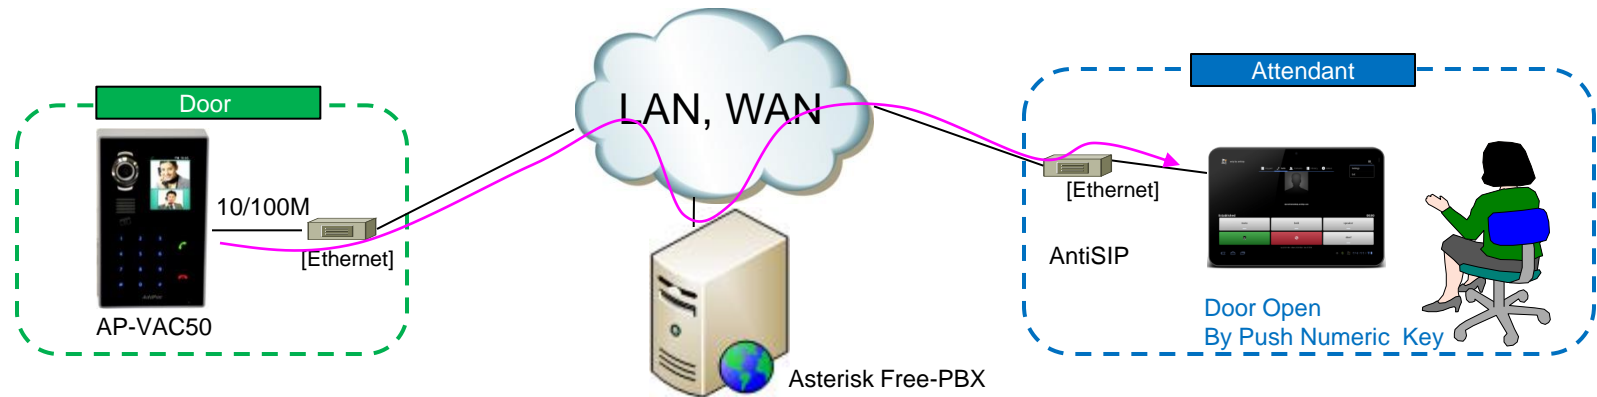

Contents

- 3CX IP-PBX Interworking Network Diagram
- Register to 3CX IP-PBX
 - SIP Message Flow
- Door Open Call Flow by End-Point Hard/Soft Terminal
 - AddPac (Video)
 - AntiSIP (Video)
 - SNOM IP Phone (Voice)
- AddPac Smart Door Phone Appl. Introduce

Network Diagram (Interworking Environment)

SIP Register

AP-VAC50 Register to 3CX IP-PBX

SIP Message Flow (Video)

Door Open by Terminal – AP-SAD100 (AddPac Android Door Phone Appl.)

SIP Message Flow (Video)

Door Open by Terminal – AntiSIP IOS SoftPhone

SIP Message Flow (Voice)

Door Open by Terminal – SNOM IP Phone

Smart Door Phone (Android App.)

AP-SAD100 Overview

- It supports receiving a video call from door side video door phone by visitor.
- It supports opening the door optionally with password.
- It supports making a video call to door side video door phone to see door side.
- It supports unidirectional video stream from door phone or bidirectional video stream to door phone optionally.
- It supports standard based SIP signaling protocol.
- It supports below voice and video codecs
 - Voice Codec : G.711ulaw/alaw, G.726
 - Video Codec : H.264, H.263. MPEG4

AP-SAD100 Network Service Diagram

SIP Register

Smart Door Phone Application Register to AP-ACS1000

SIP Video Call Flow

Door Open Flow

Smart Door Phone App.

Main screen (portrait)

Smart Door Phone App.