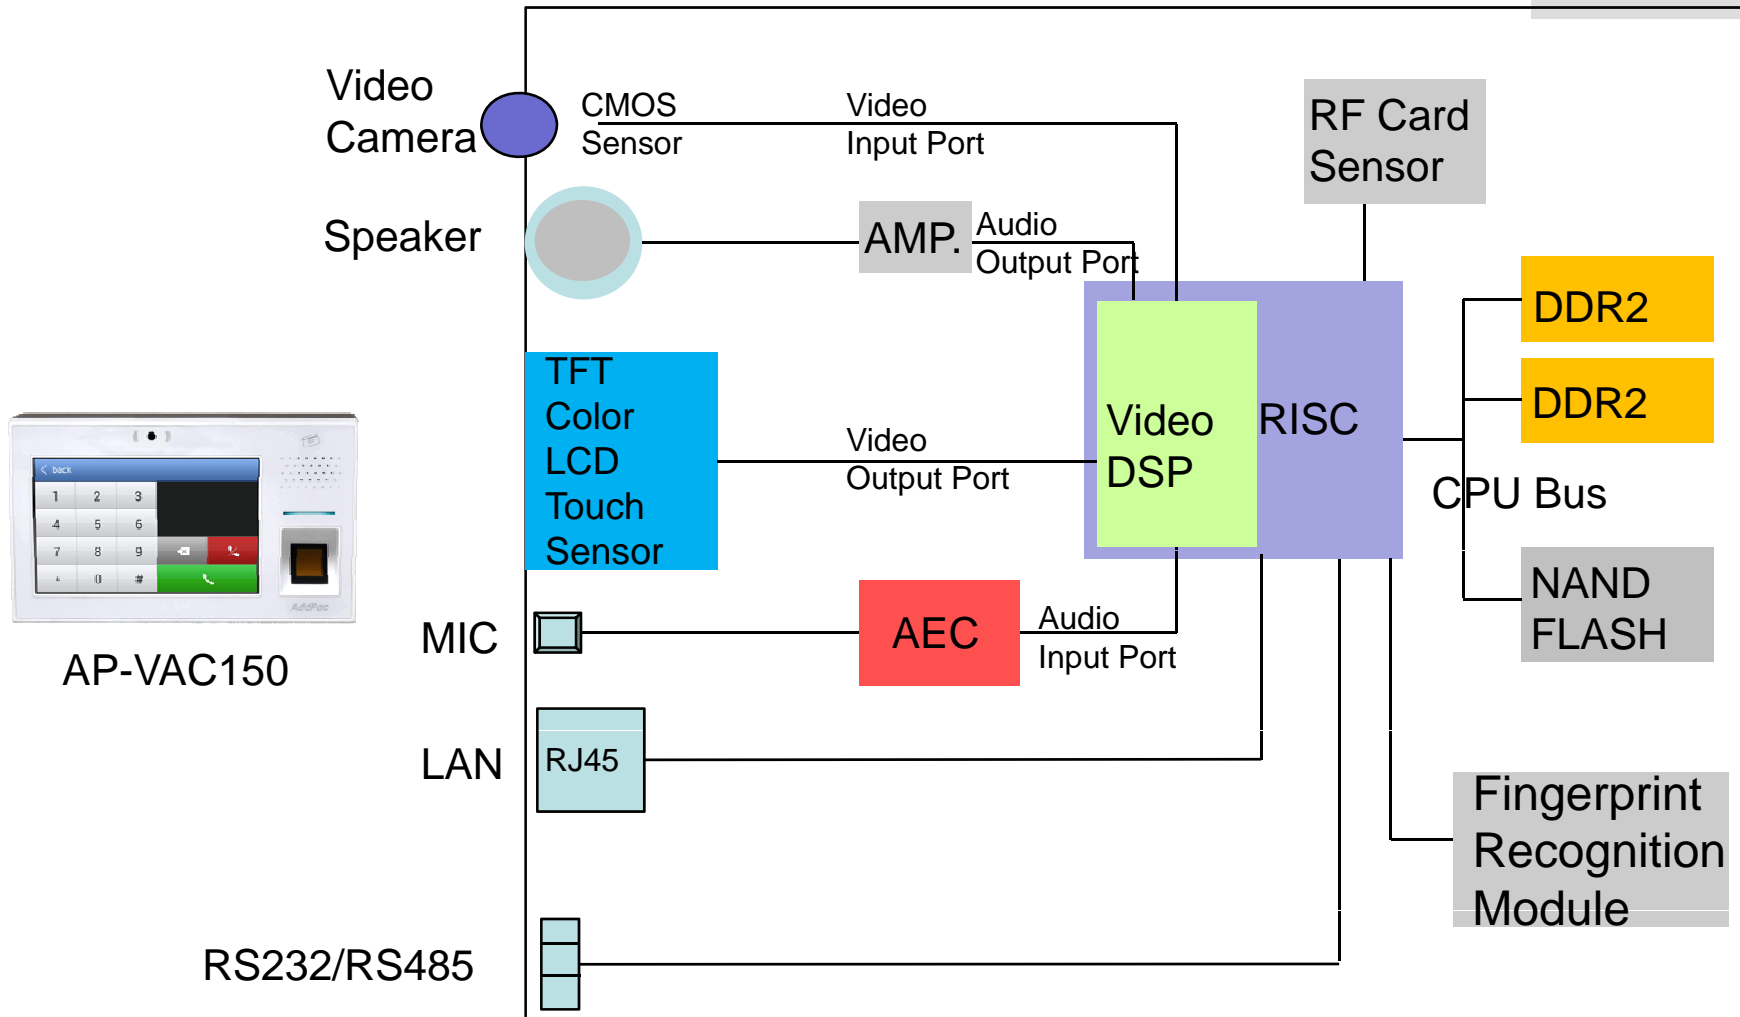

# Contents

- Difference between Half Duplex and Full Duplex
- Hardware Block Diagram (AddPac IP Video Door Phone)
- Acoustic Echo Canceller Specification

Full Duplex Two-Way Communication  
by using AEC (acoustic echo canceller)

# Difference between Half Duplex and Full Duplex

# Hardware Block Diagram

RISC  
CPU

High-end  
DSP

AP-VAC150

**AddPac**

[www.addpac.com](http://www.addpac.com)

# Hardware Specification

RISC  
CPU

High-end  
DSP

- Acoustic Echo Canceller
  - Full-duplex operation during double-talk situations
  - One channel AEC, one channel LEC up to 256ms shared
  - Cancels echoes with up to 10dB echo return
  - Advanced noise reduction(up to 20dB)