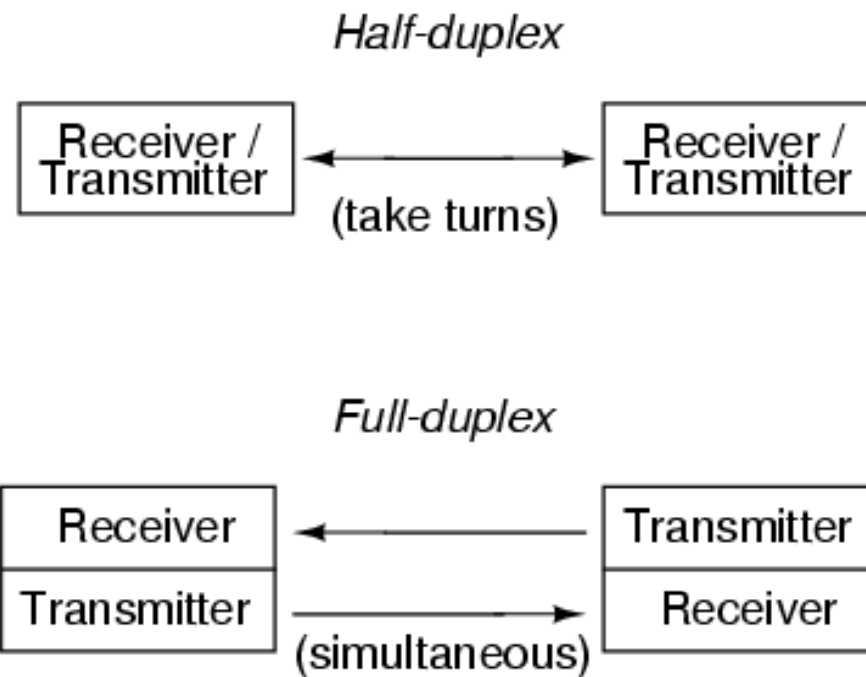

Difference between Half Duplex and Full Duplex