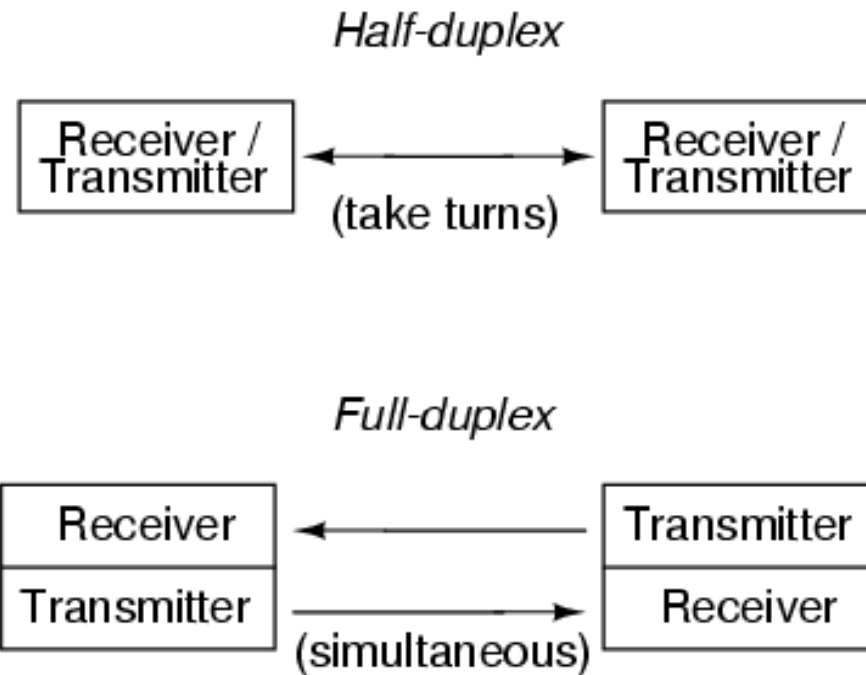

Difference between Half Duplex and Full Duplex