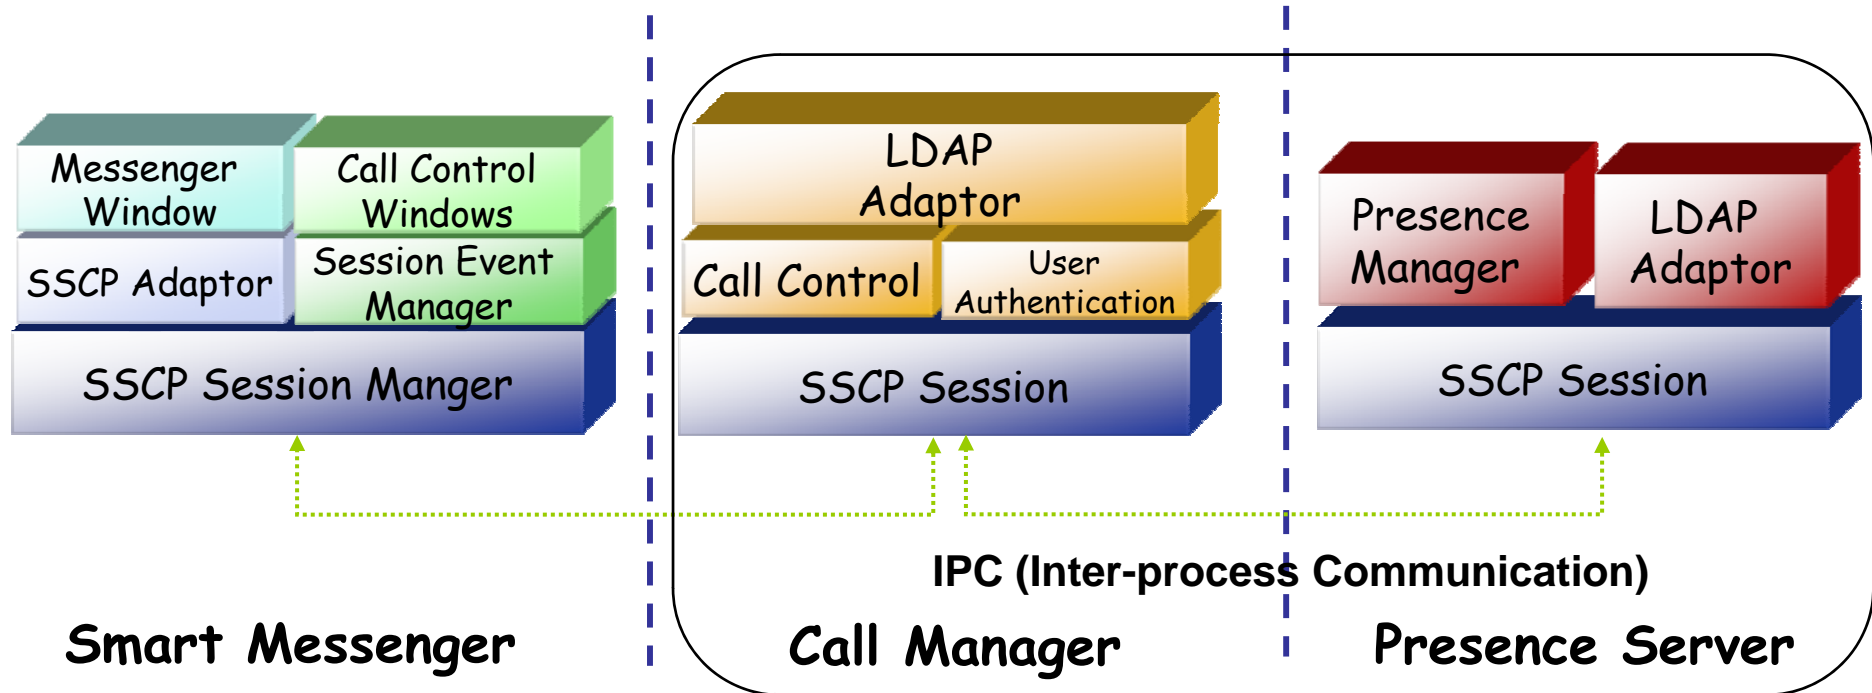

AP-ACS1000™

Door Access Control System

High Performance IP Video Door Phone Solution

User Presence Service Features

AddPac

AddPac Technology

2011, Sales and Marketing

Contents

- User Presence Service Model
- User Presence System Diagram
- Application Area

AP-ACS1000

User Presence Information

AP-IP300

User Presence Service Model

AP-ACS1000 supports Call Manager & Presence Server Function & Door Access Control

- Small Scale User Presence Solution
- Low Cost Solution

Presence Service System Diagram

Presence Service System Diagram

User Presence IP-PBX Application

Thank you!

AddPac Technology Co., Ltd.
Sales and Marketing