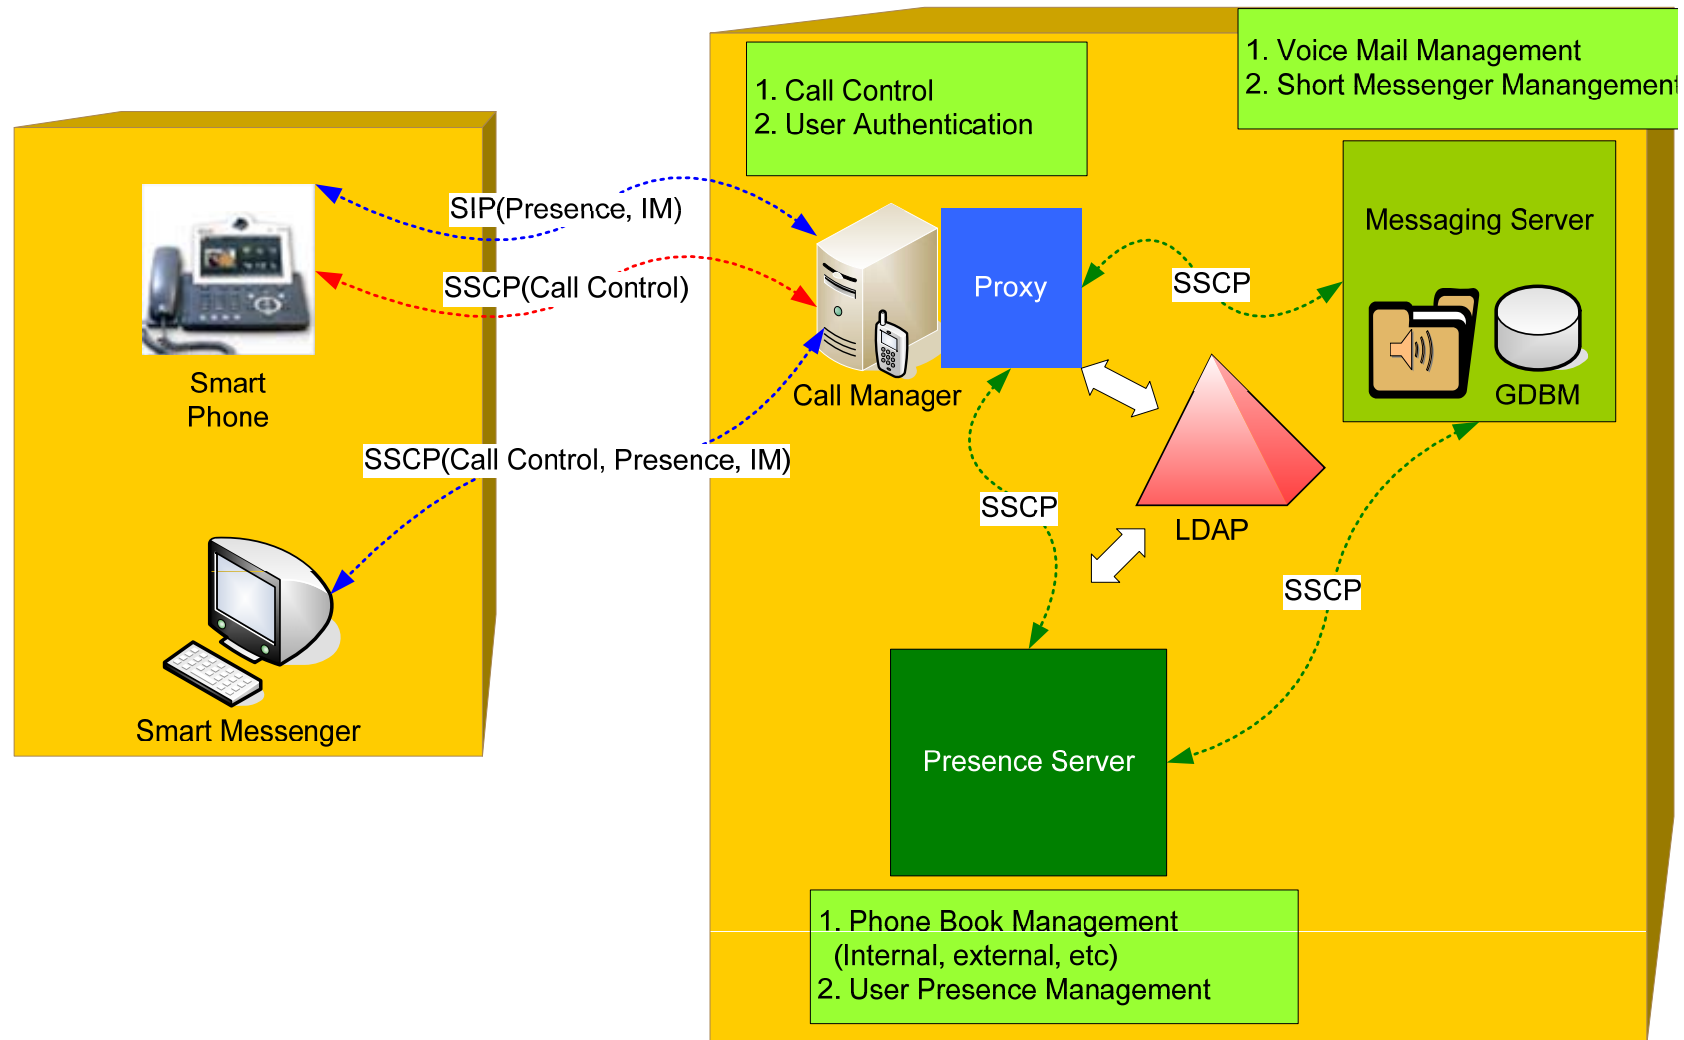

AP-ACS1000™

Door Access Control System

High Performance IP Video Door Phone Solution

User Presence Service Features

AddPac

AddPac Technology

2011, Sales and Marketing

Contents

- User Presence Service Model
- User Presence System Diagram
- Application Area

AP-ACS1000

User Presence Information

AP-IP300

User Presence Service Model

AP-ACS1000 supports Call Manager & Presence Server Function & Door Access Control

- Small Scale User Presence Solution
- Low Cost Solution

Presence Service System Diagram

Presence Service System Diagram

User Presence IP-PBX Application

Thank you!

AddPac Technology Co., Ltd.
Sales and Marketing