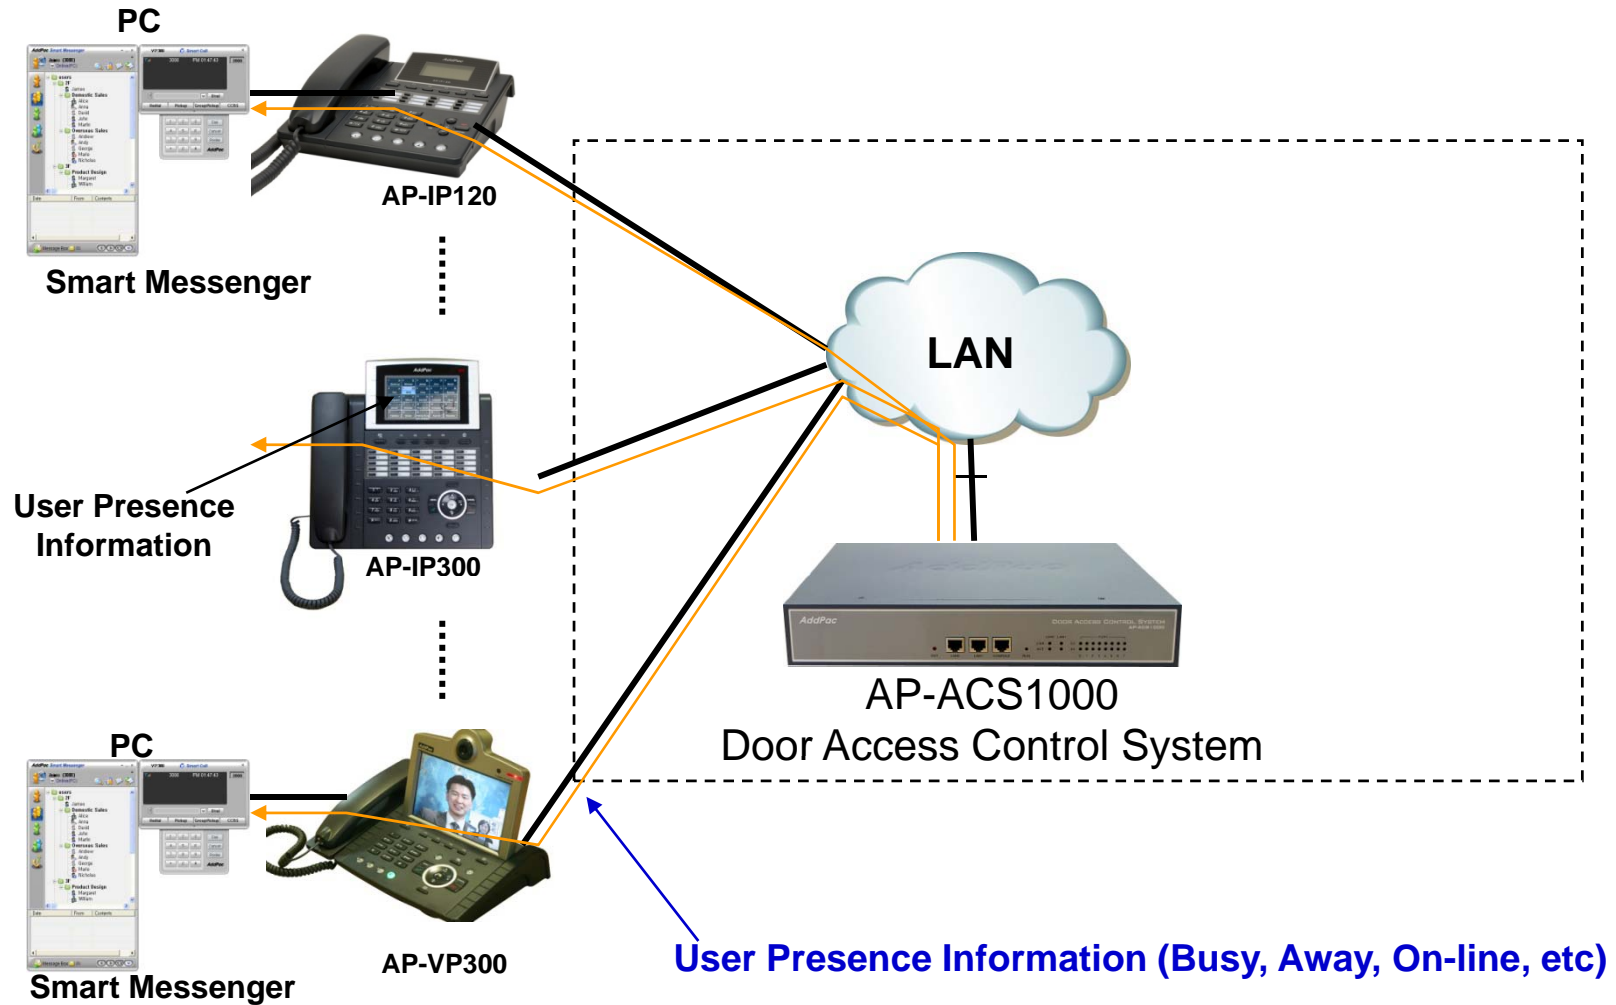

AP-ACS1000™

Door Access Control System

High Performance IP Video Door Phone Solution

User Presence Service Features

AddPac

AddPac Technology

2011, Sales and Marketing

Contents

- User Presence Service Model
- User Presence System Diagram
- Application Area

AP-ACS1000

User Presence Information

AP-IP300

User Presence Service Model

AP-ACS1000 supports Call Manager & Presence Server Function & Door Access Control

- Small Scale User Presence Solution
- Low Cost Solution

Presence Service System Diagram

Presence Service System Diagram

User Presence IP-PBX Application

Thank you!

AddPac Technology Co., Ltd.
Sales and Marketing