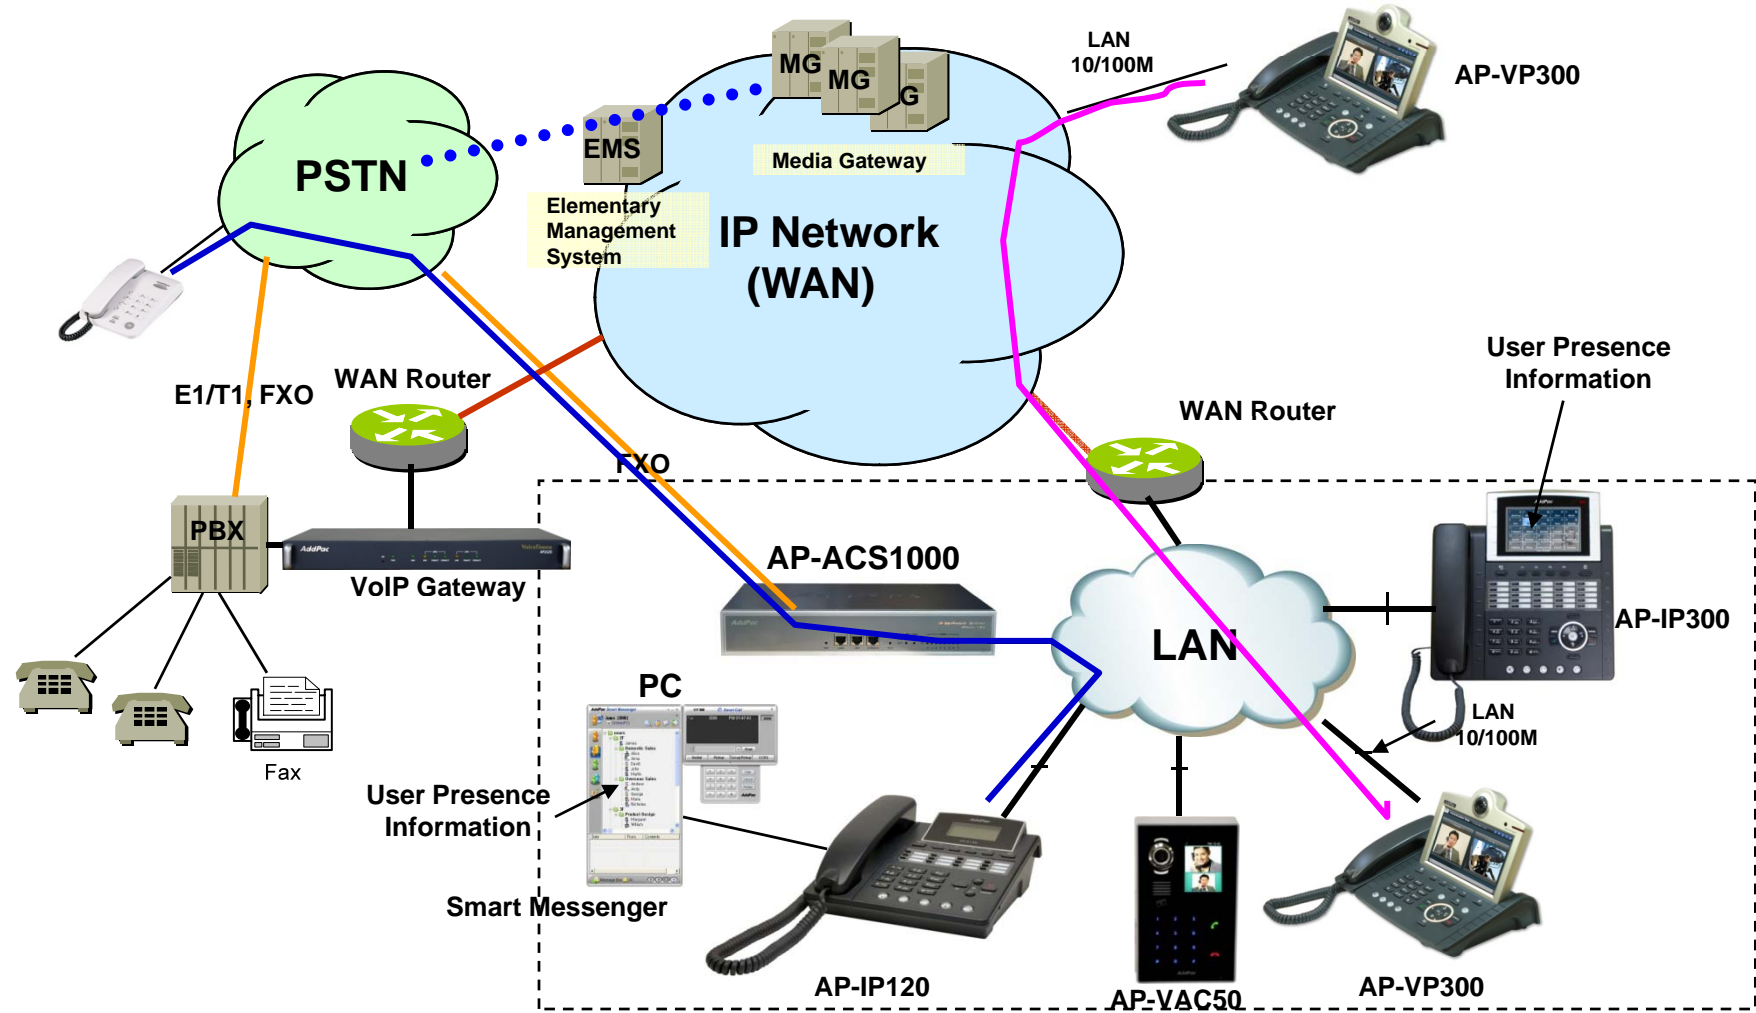

AP-ACS1000™

Door Access Control System

High Performance IP Video Door Phone Solution

User Presence Service Features

AddPac

AddPac Technology

2011, Sales and Marketing

Contents

- User Presence Service Model
- User Presence System Diagram
- Application Area

AP-ACS1000

User Presence Information

AP-IP300

User Presence Service Model

AP-ACS1000 supports Call Manager & Presence Server Function & Door Access Control

- Small Scale User Presence Solution
- Low Cost Solution

Presence Service System Diagram

Presence Service System Diagram

User Presence IP-PBX Application

Thank you!

AddPac Technology Co., Ltd.
Sales and Marketing