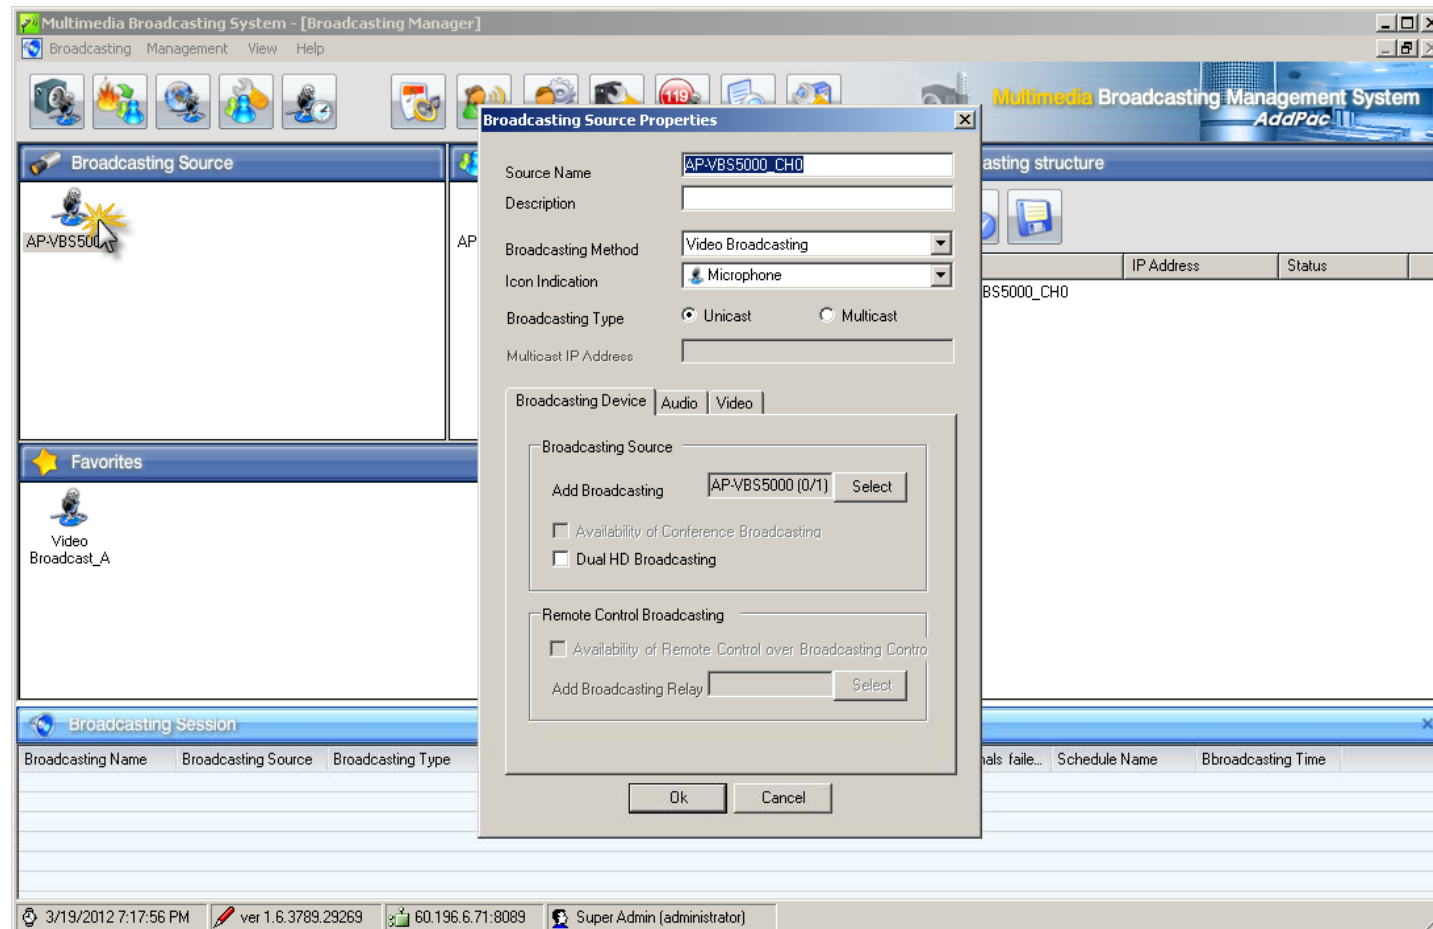

Broadcast Source Properties