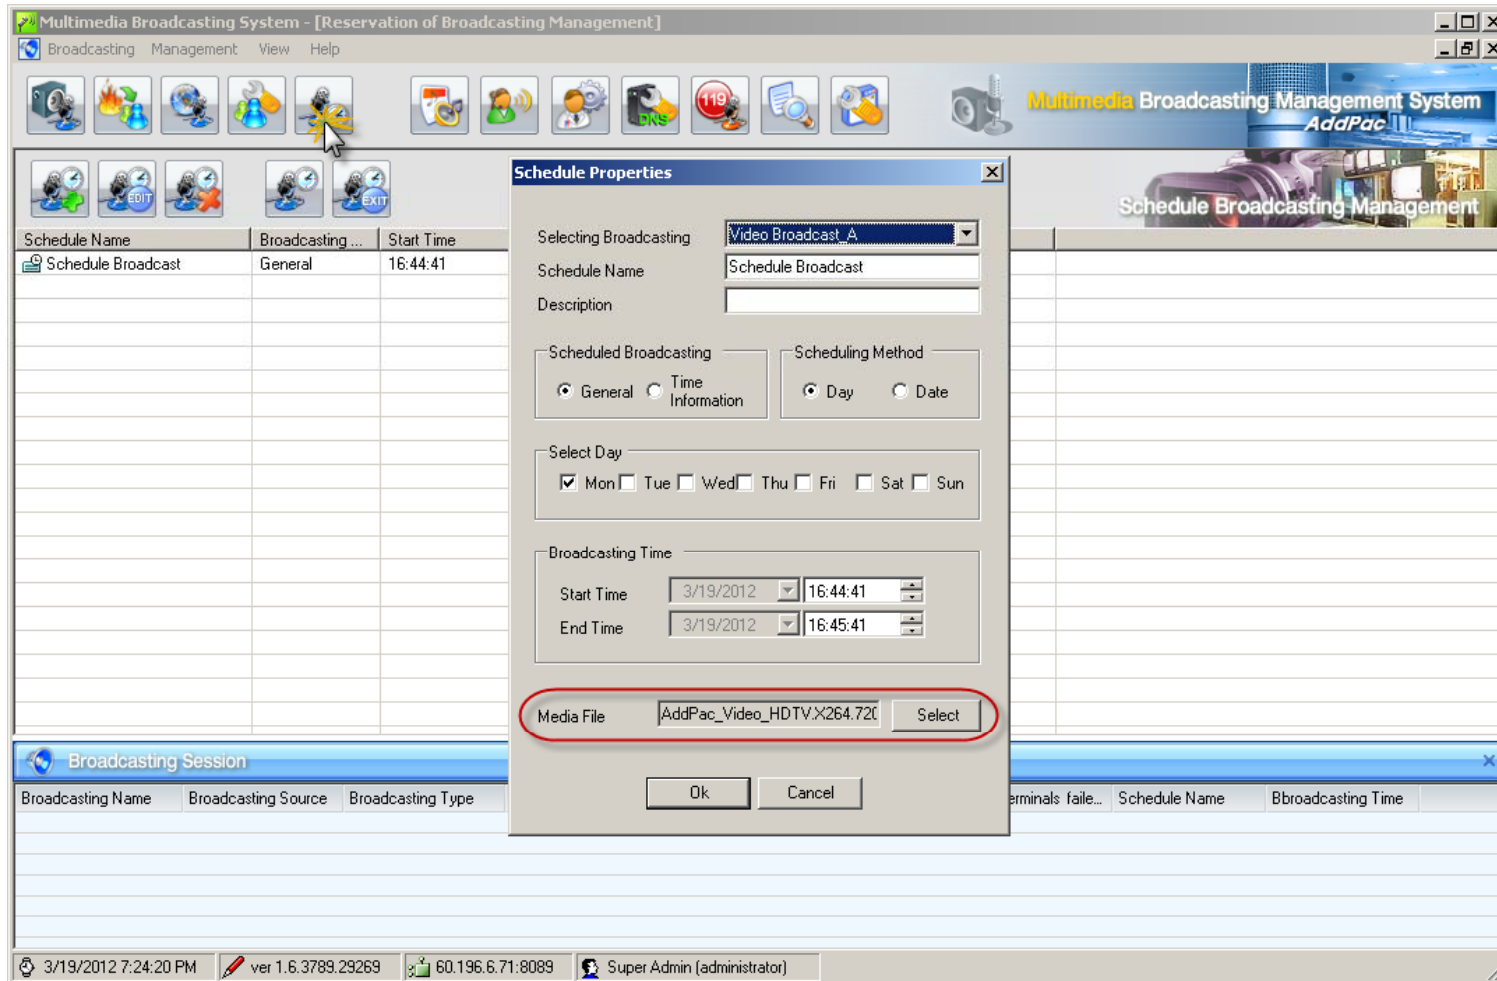

Media File Broadcasting - Schedule