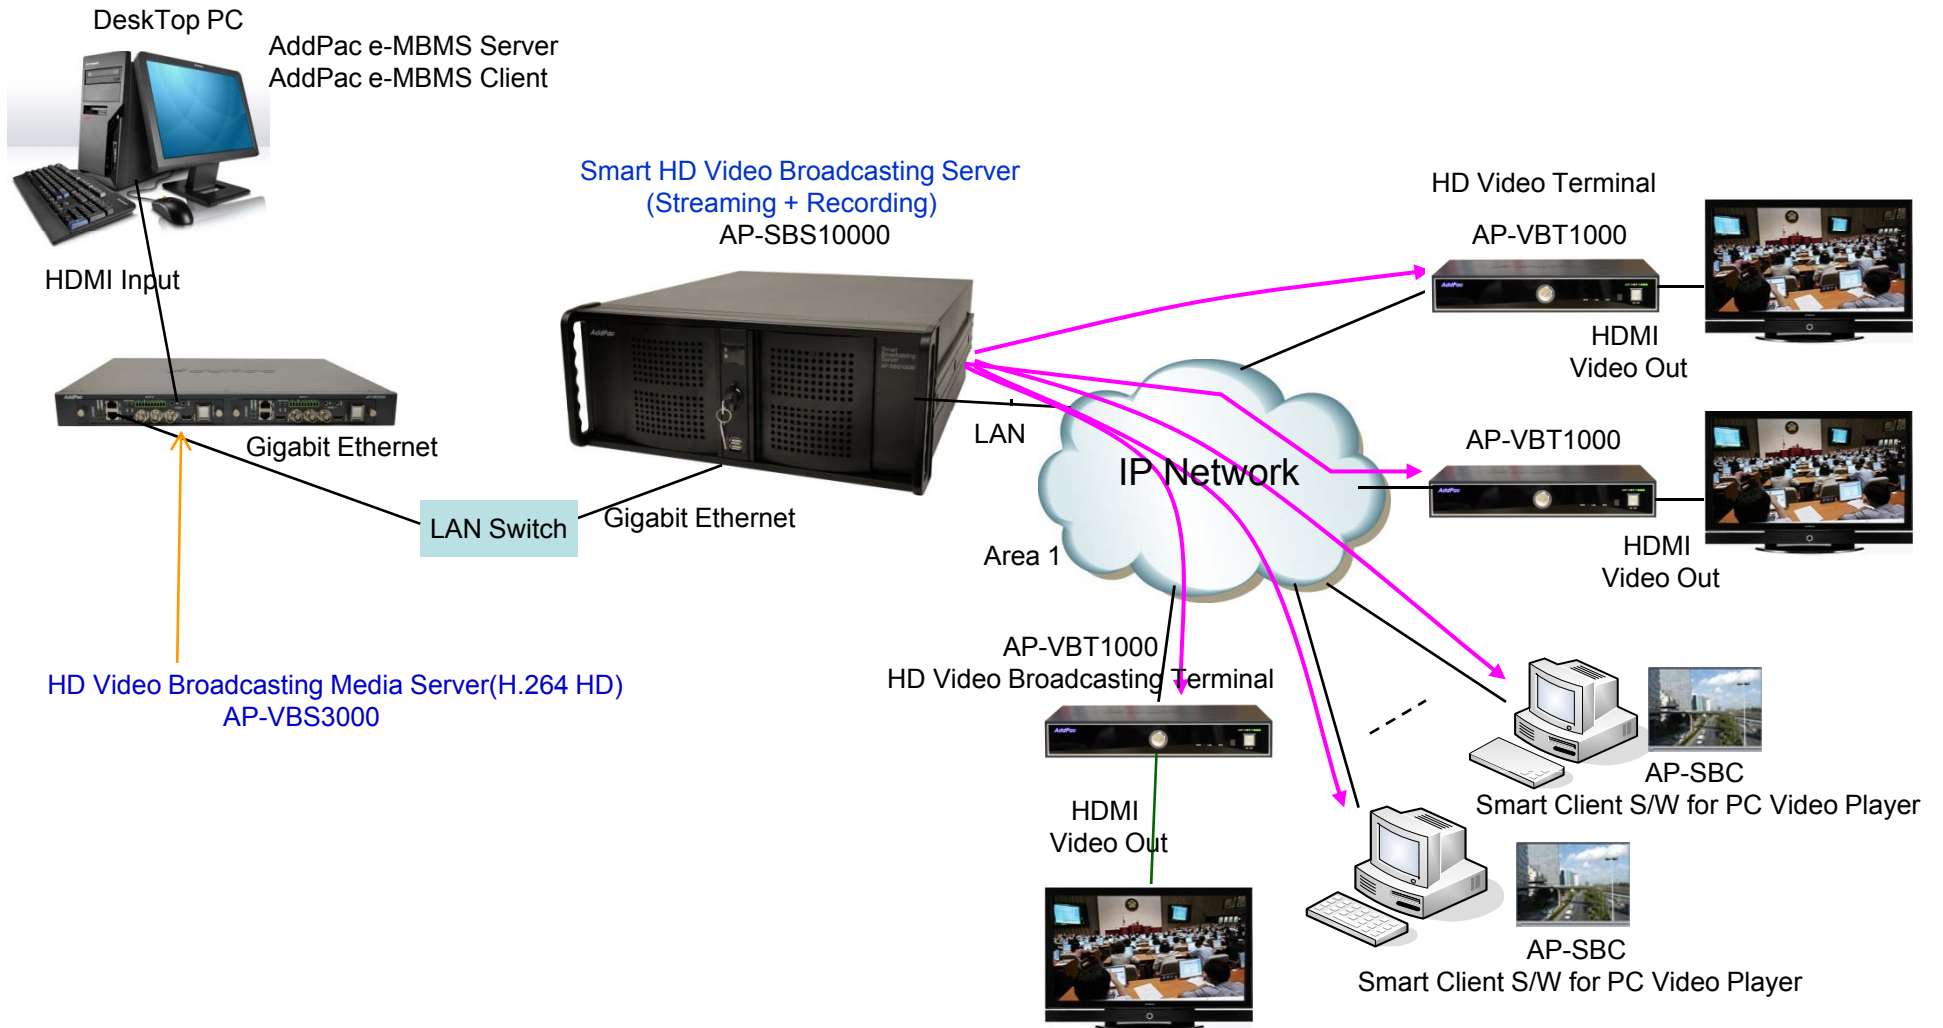

HD IP Broadcasting Solution for Video Content Broadcasting

Media File Broadcasting

AddPac

AddPac Technology

2012, Sales and Marketing

Contents

- Network Diagrams for Media File Broadcasting
- MBMS Media File Broadcasting
 - Register Broadcast Source/Client
 - Broadcast Source Properties
 - Broadcast Group/Client Properties
 - Media File Broadcasting
 - Real Time Broadcasting
 - Schedule Broadcasting
 - File Format

Media File Broadcast Network Diagram

AP-MBMS Media File Broadcast Management

Register Broadcast Source / Client

The screenshot displays the 'Multimedia Broadcasting Management System' interface. The main window has a menu bar (Broadcasting, Management, View, Help) and a toolbar with various icons. A table lists devices:

Device Name	IP Address	Device Model
AP-VBS5000	172.17.213.130	AP-VBS5000
AP-VBT1000	172.17.213.15	AP-VBT1000

The 'Device Properties' dialog box is open, showing the following fields:

- Device Name: AP-VBS5000
- Description: (empty)
- IP Address: 172.17.213.130
- Device Model: AP-VBS5000
- Remote control of Broadcasting: (empty)

Below these fields is a 'Module Information' section with a table:

Slot	Module

At the bottom of the dialog are 'Ok' and 'Cancel' buttons. The main window also features a 'Broadcasting Session' table at the bottom with columns: Broadcasting Name, Broadcasting Source, Broadcasting Type, Start Time, Number of terminals bei..., Number of terminals faile..., Schedule Name, and Bbroadcasting Time.