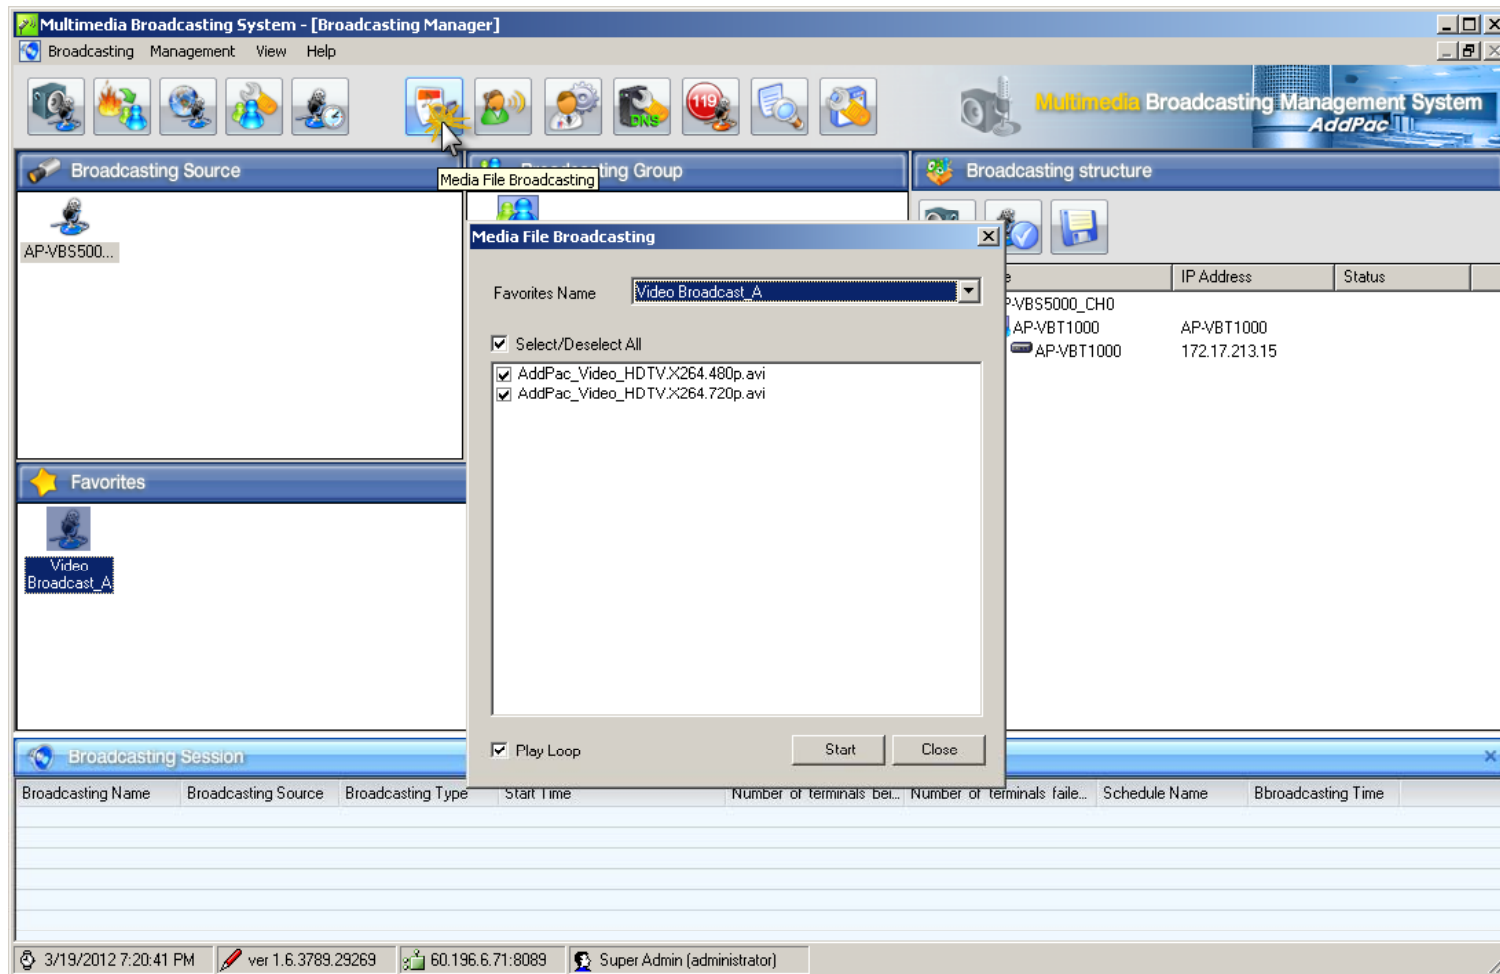

Media File Broadcasting – Real Time