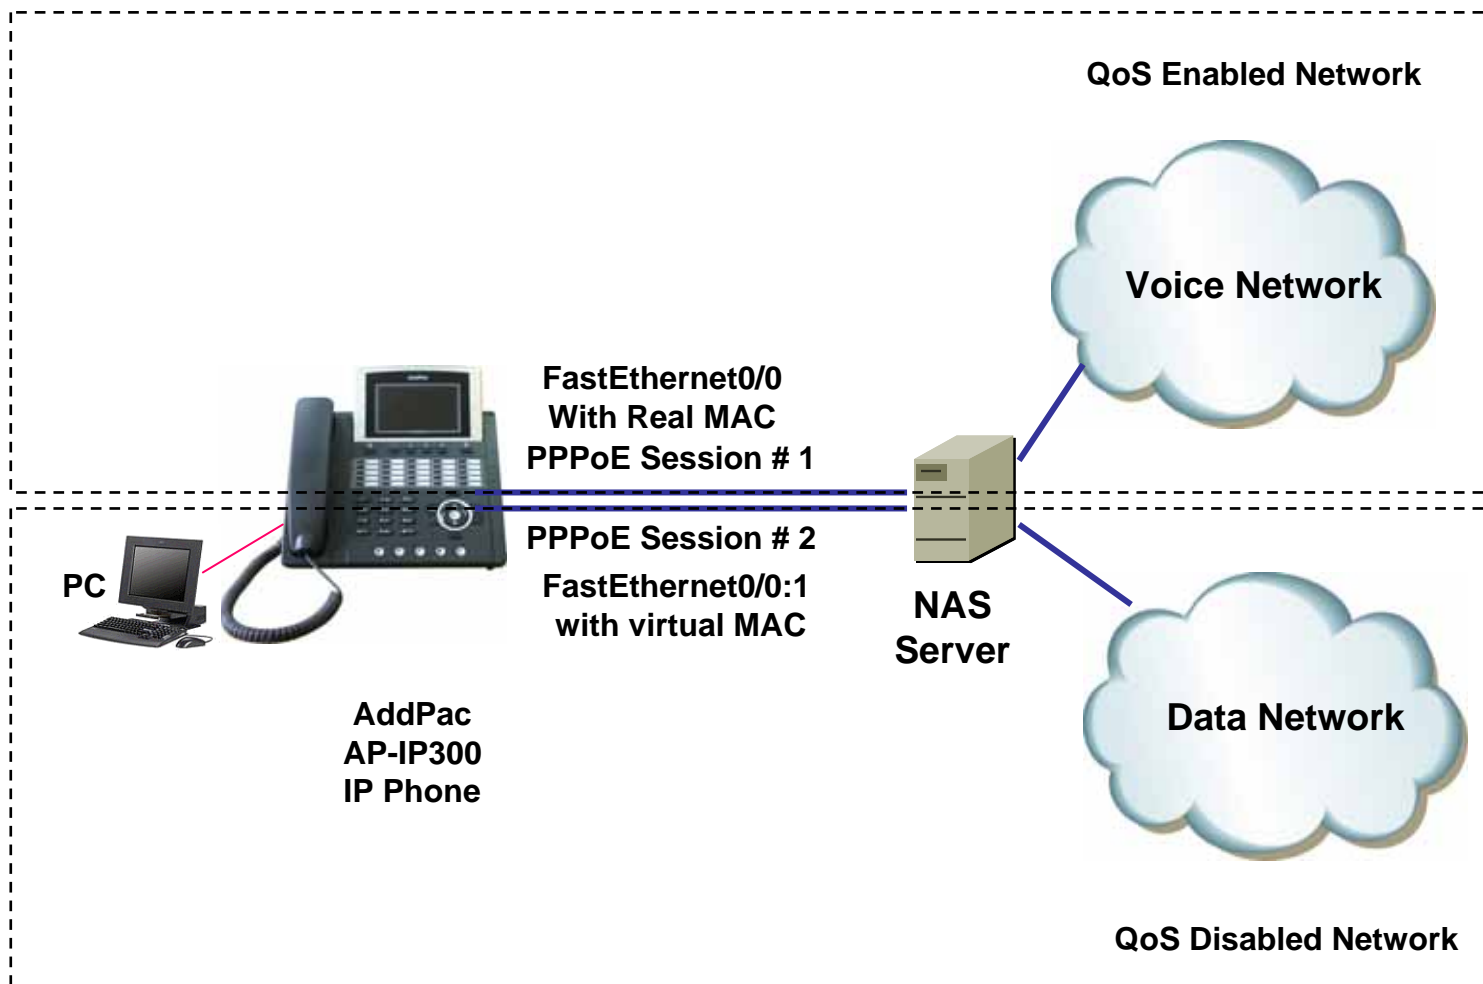

Network Diagram