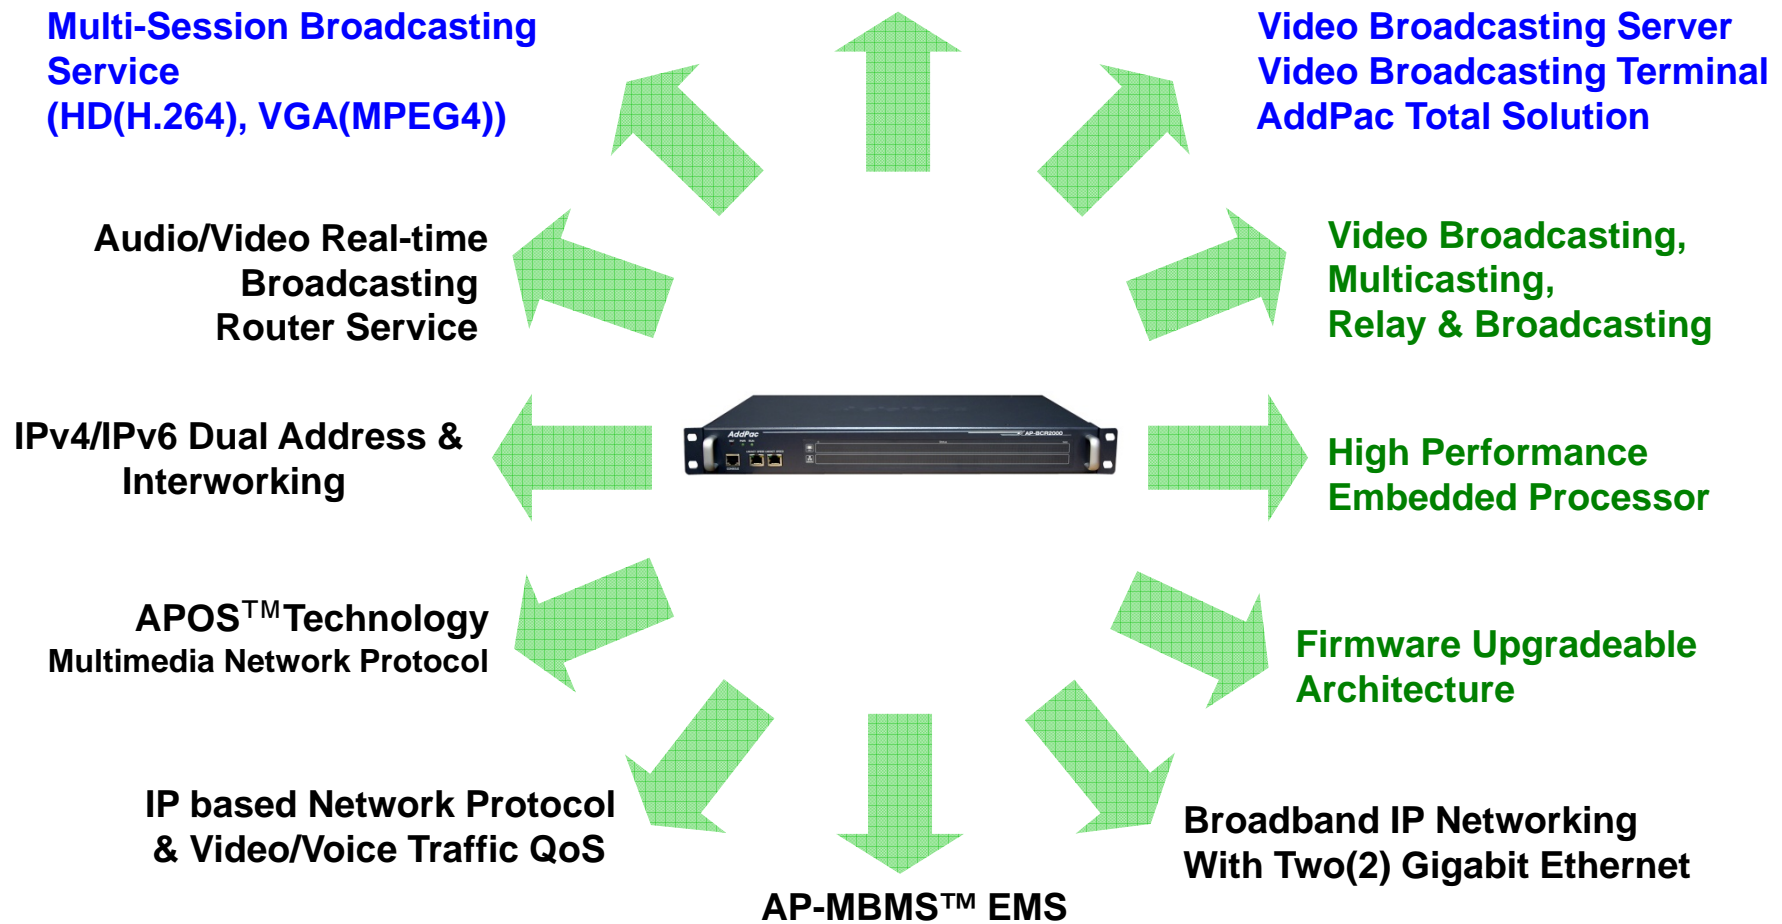

AP-BCR2000 HD Video Broadcasting Router

- Product Overview
- Hardware Specification
- Software Service
- Network Protocols
- Application Area
- HD IP Broadcasting Solution
- Ordering Information

Product Overview

AP-BCR2000 HD Video Broadcasting Router

- IP based HD Video Broadcasting Router Solution
- High Performance Real-time Audio/Video Broadcasting Service
- Video Broadcasting, Multicasting, Relay Broadcasting
- Multi-Session Video Broadcasting Scheme
- High-performance Embedded System Architecture
- Firmware Upgradeable Architecture
- Multimedia Broadcasting Management Software (Client/Server Architecture)

Product Highlights

AP-BCR2000 HD Video Broadcasting Router

IP based HD Video Broadcasting Router

Hardware Specification

AP-BCR2000 HD Video Broadcasting Router

High-end
RISC
Processor

- **High-End RISC Microprocessor**
- **Main Chassis**
 - **Power On/Off Switch**
 - **Network Interface**
 - Two(2) 10/100/1000Mbps Gigabit Ethernet
 - One(1) RS-232C Console (RJ45)
 - **LED Display Array**
 - CPU Utilization Display
 - Network Utilization Display

Hardware Specification

AP-BCR2000 HD Video Broadcasting Router

Software Service

AP-BCR2000 HD Video Broadcasting Router

- **Built-in AddPac APOS Internetworking Software**
 - Scalability, Functionality, and Stability Features
 - Video Traffic QoS Control
- **HD Broadcasting Router Services**
 - Broadcasting, Multicasting, Relay Broadcasting
- **Multi-Session Broadcasting Service**
 - HD (H.264 Video Codec), VGA(MPEG4 Video Codec) for Backward Compatibility
- **Industry Standard IP based Network Protocol Features**
- **AP-MBMS (Multi-media Broadcasting Management System) Solution**
 - Server and Client Architecture
 - JAVA based EMS Solution
 - Broadcast Status Monitoring, Scheduling, Login Management, and Remote System Management Support
 - Intel Pentium Machine with MS Window Server OS and MS-SQL