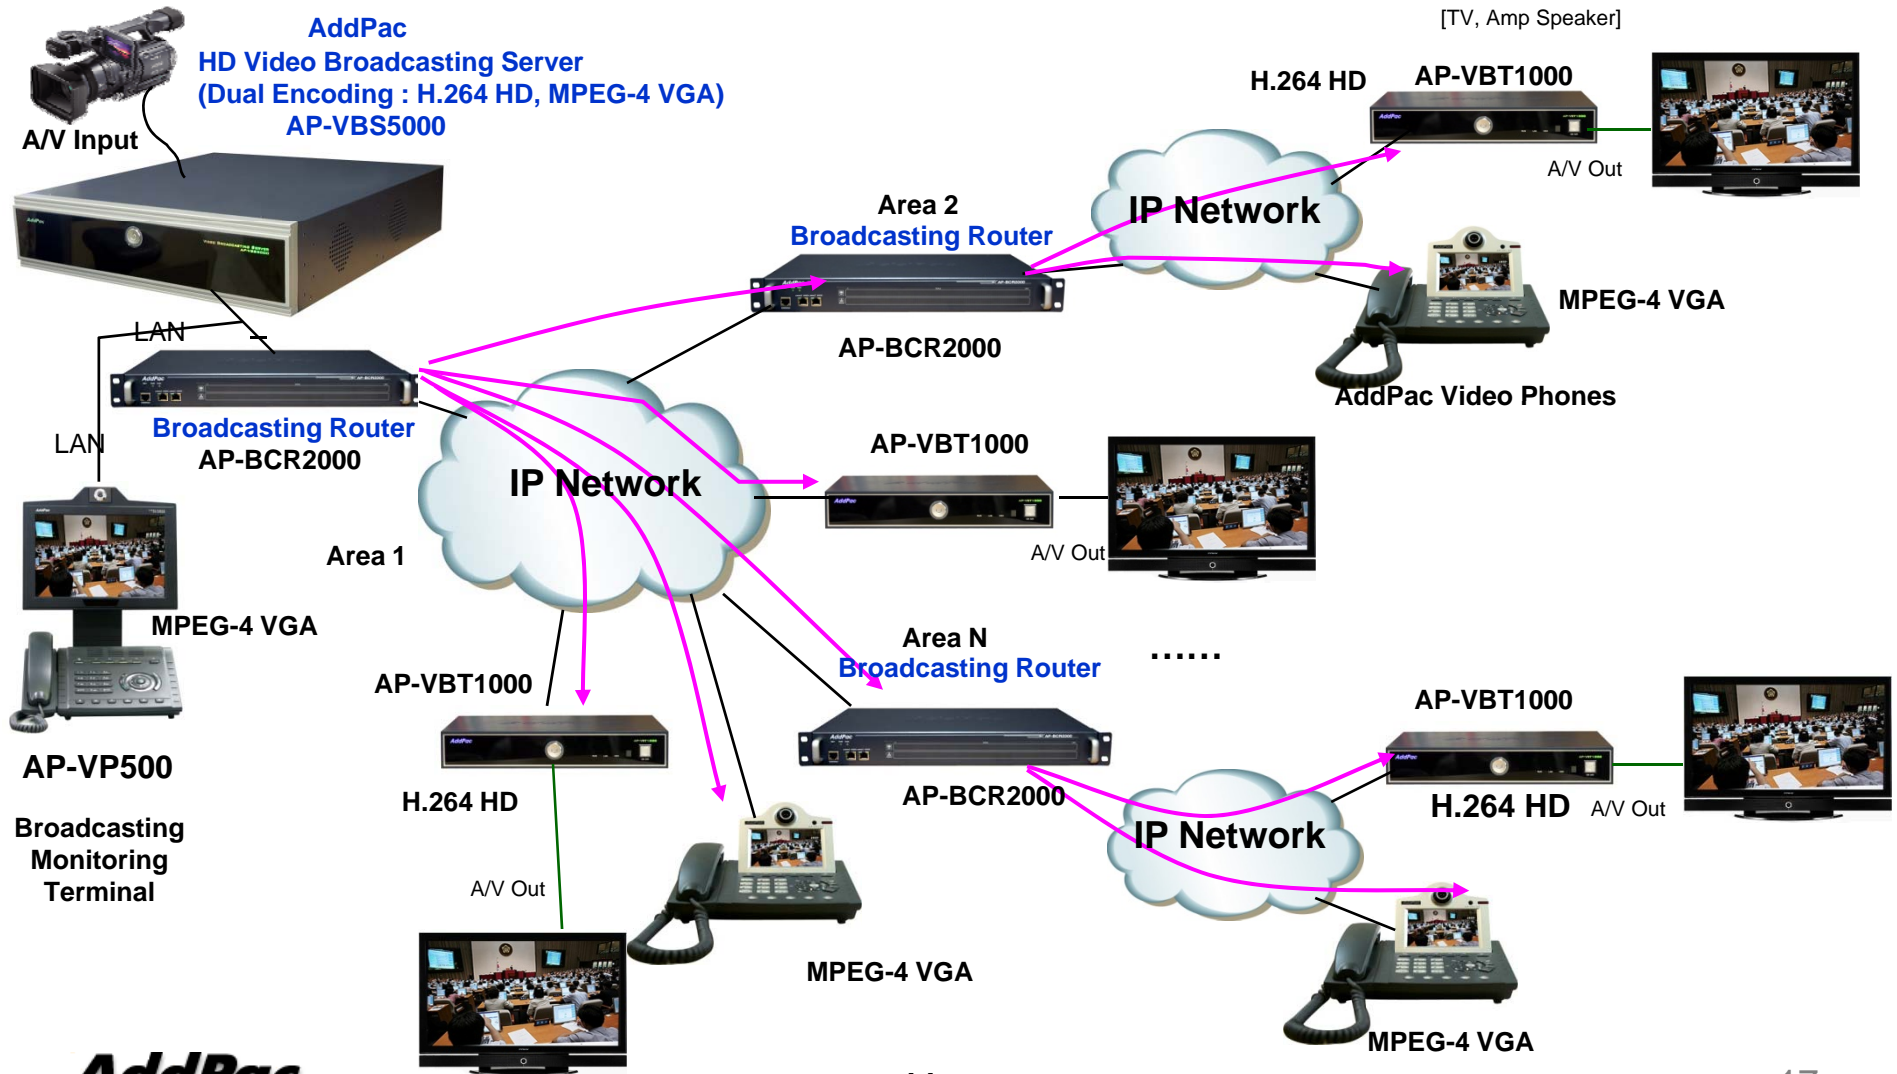

Product Highlights

AP-BCR2000 HD Video Broadcasting Router

IP based HD Video Broadcasting Router

Hardware Specification

AP-BCR2000 HD Video Broadcasting Router

High-end
RISC
Processor

- **High-End RISC Microprocessor**
- **Main Chassis**
 - **Power On/Off Switch**
 - **Network Interface**
 - Two(2) 10/100/1000Mbps Gigabit Ethernet
 - One(1) RS-232C Console (RJ45)
 - **LED Display Array**
 - CPU Utilization Display
 - Network Utilization Display

- HD Video Broadcasting Server : AP-VBS5000
- IP Broadcasting Router : AP-BCR2000
- HD Video Broadcasting Terminal : AP-VBT1000
- Video Broadcasting Monitoring Terminal: AP-VP500
- Video Broadcasting Terminals : AddPac Video Phones
- Network Service Diagram

AP-VBS5000

AP-BCR2000

AP-VBT1000

AP-VP500

HD IP Broadcasting Component Diagram

AP-BCR2000 HD Video Broadcasting Router

AddPac

www.addpac.com

Ordering Information

- **AP-BCR2000 HD Video Broadcasting Router**
 - AP-BCR2000 HD Video Broadcasting Router Main Body
 - High-performance RISC Microprocessor
 - 2-port 10/100/1000Mbps Gigabit Ethernet and 1-port RS-232C Console
 - Including Network Cable Set & Power Supply Cable, etc.
- **Built-in APOS Internetworking Software for AP-BCR2000**
- **Including 1 Year Hardware Warranty**
- **Product Documents**
 - Install and Operation Guide (PDF)
- **Pricing**
 - AddPac Technology Regional Sales Manager
 - Authorized Sales and Marketing Representatives
 - Please Contact www.addpac.com