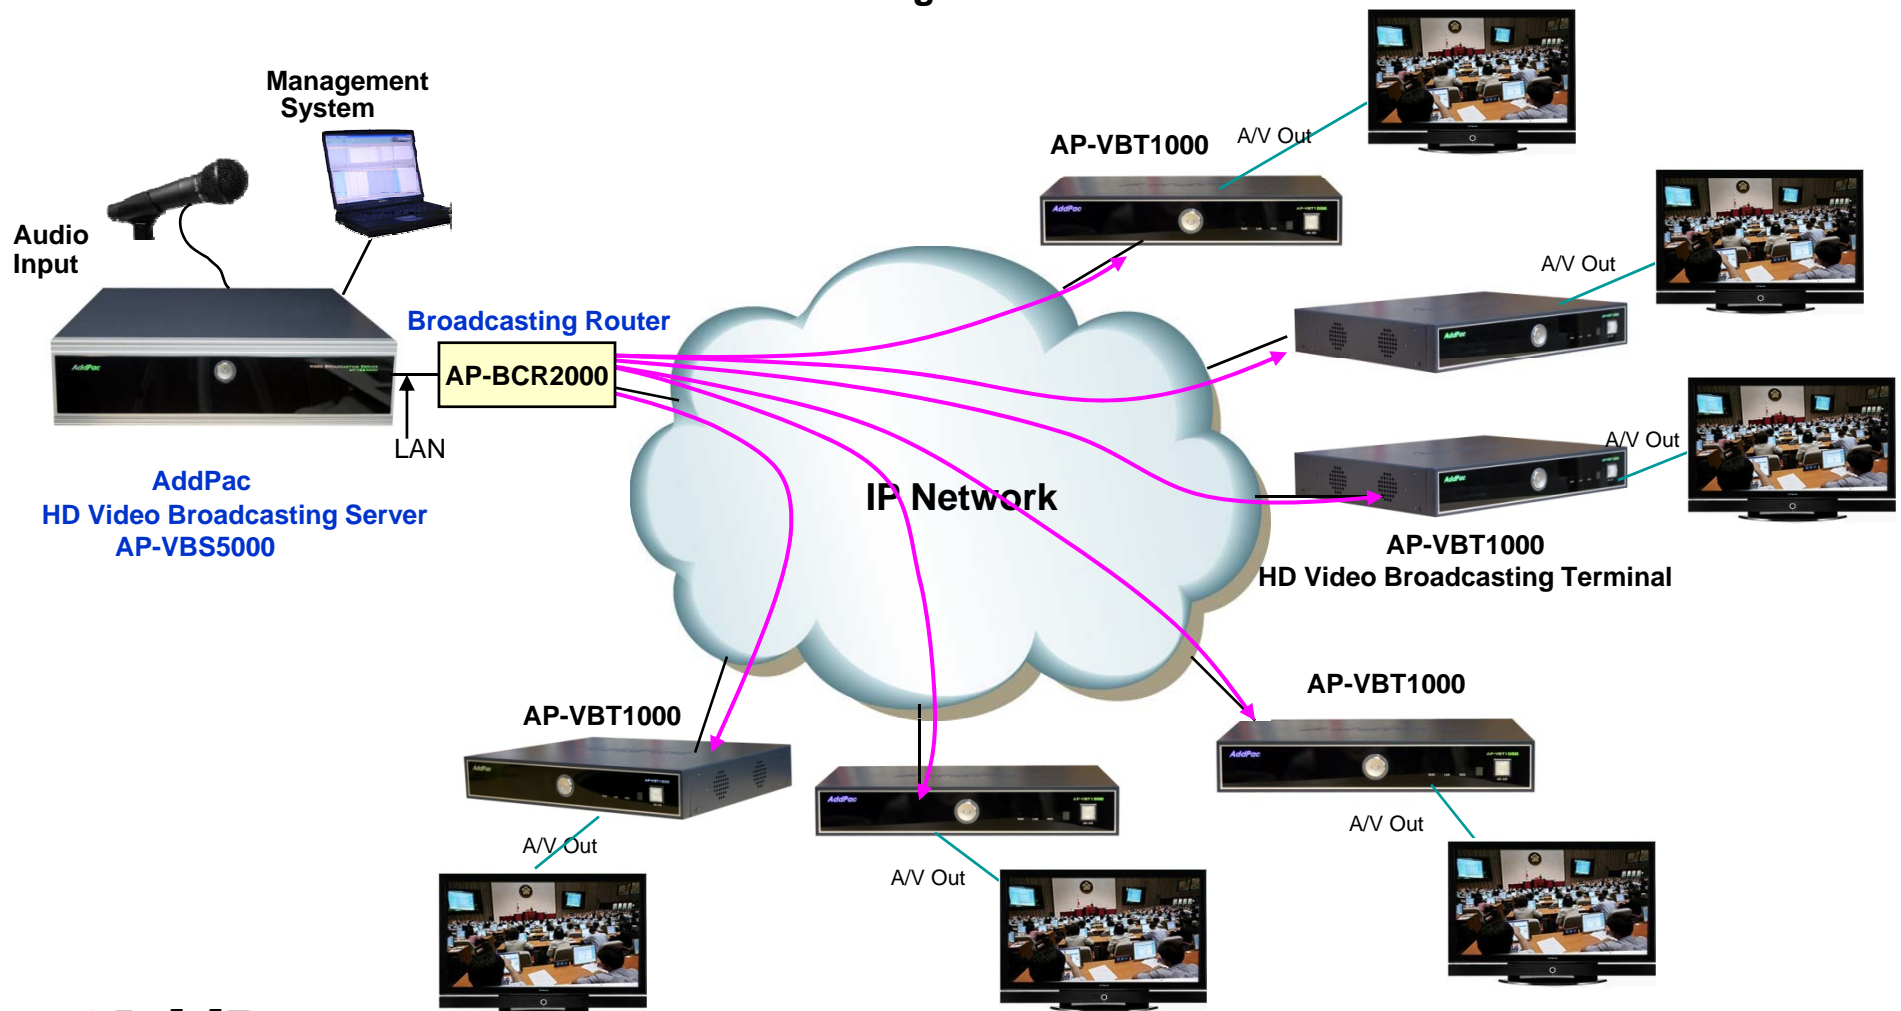

Product Highlights

AP-BCR2000 HD Video Broadcasting Router

IP based HD Video Broadcasting Router

Hardware Specification

AP-BCR2000 HD Video Broadcasting Router

High-end
RISC
Processor

- **High-End RISC Microprocessor**
- **Main Chassis**
 - **Power On/Off Switch**
 - **Network Interface**
 - Two(2) 10/100/1000Mbps Gigabit Ethernet
 - One(1) RS-232C Console (RJ45)
 - **LED Display Array**
 - CPU Utilization Display
 - Network Utilization Display

IPv4/IPv6 Address & Interworking

AP-BCR2000 HD Video Broadcasting Router

IPv4/IPv6 Interworking

- NAT/PAT for IPv4
- IP connect (formerly ip-share) and device cascade for IPv4
- IP/IP, IP/GRE tunneling
- NAT-PT
- 6to4, Autoconfig tunneling

AP-BCR2000 HD Video Broadcasting Router

Application Area

- HD Video Broadcasting
- HD Video Multicasting
- HD Video Relay Broadcasting

AP-BCR2000

HD Video Broadcasting

AP-BCR2000 HD Video Broadcasting Router

Audio Broadcasting Service via IP Network

Multicasting Service

AP-BCR2000 HD Video Broadcasting Router

Audio and Video Broadcasting Service via Multicasting IP Network (Video, Audio/Voice, and more...)

Relay & Broadcasting Service Scheme