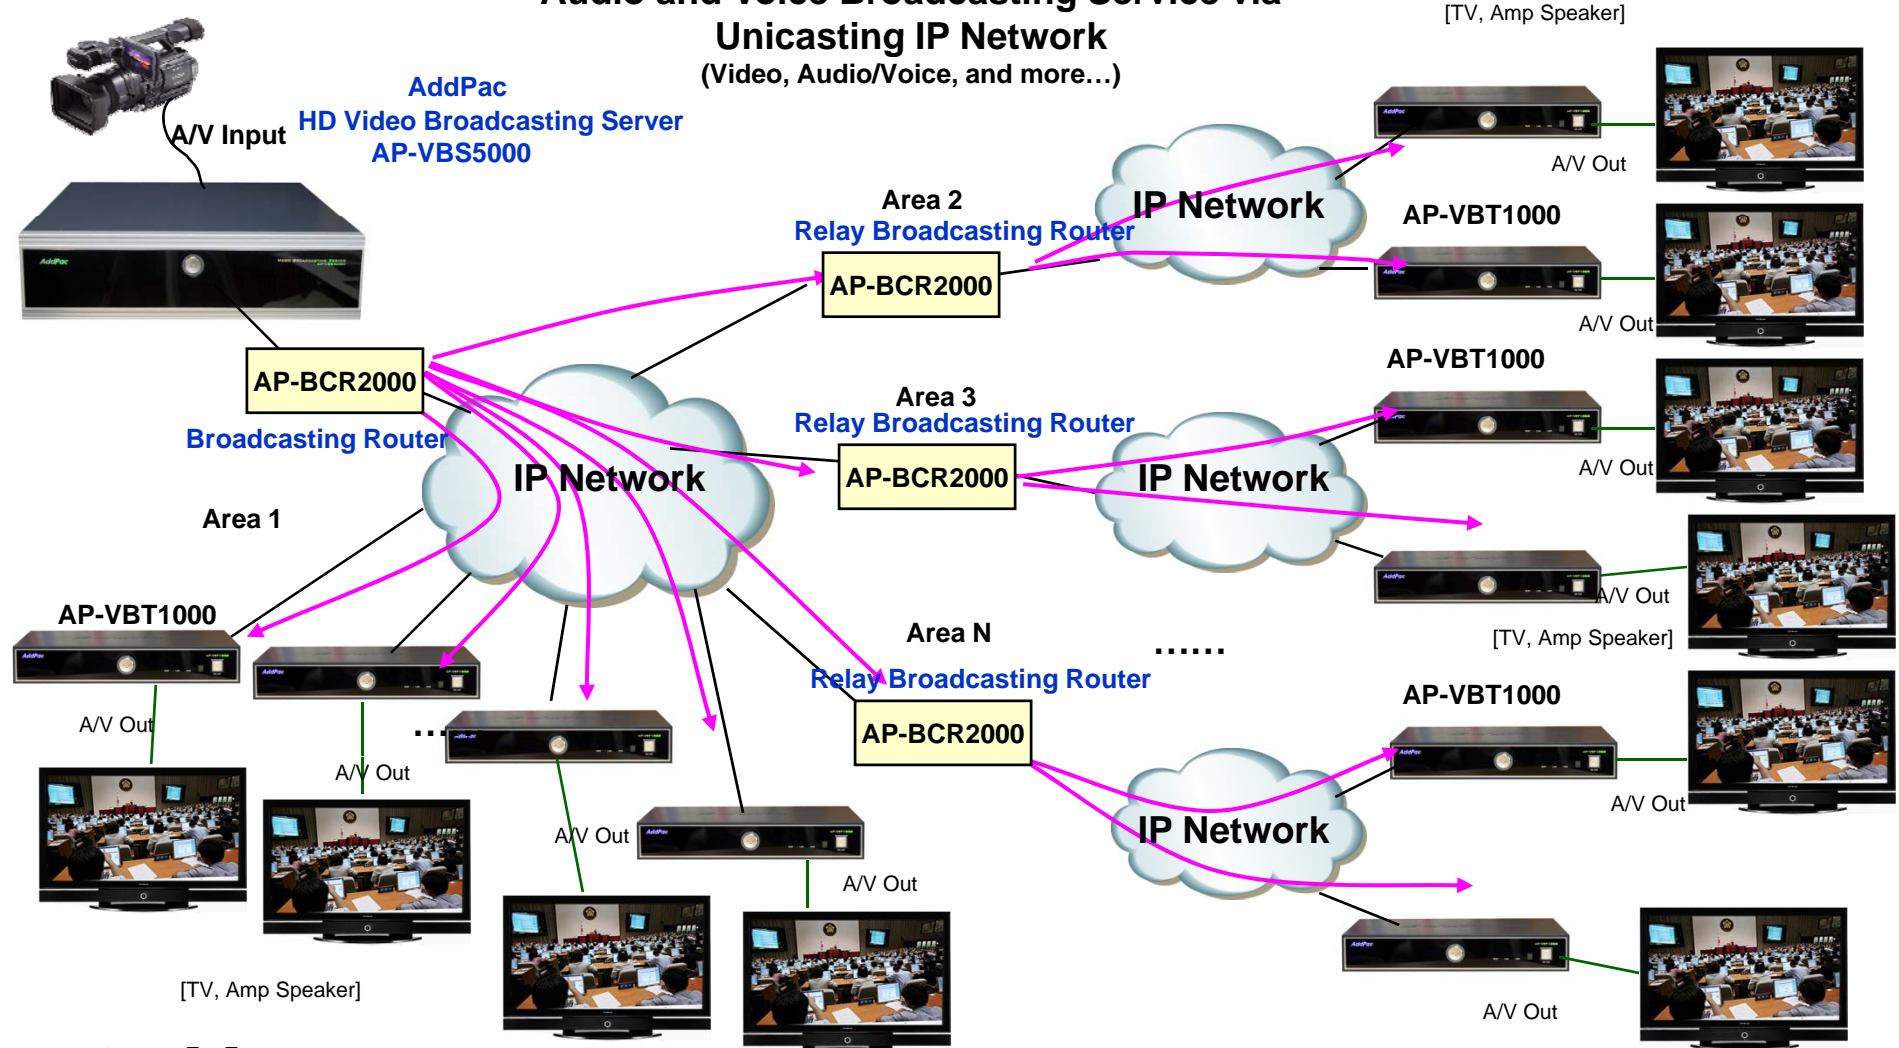

Product Highlights

AP-BCR2000 HD Video Broadcasting Router

IP based HD Video Broadcasting Router

Hardware Specification

AP-BCR2000 HD Video Broadcasting Router

High-end
RISC
Processor

- **High-End RISC Microprocessor**
- **Main Chassis**
 - **Power On/Off Switch**
 - **Network Interface**
 - Two(2) 10/100/1000Mbps Gigabit Ethernet
 - One(1) RS-232C Console (RJ45)
 - **LED Display Array**
 - CPU Utilization Display
 - Network Utilization Display

AP-BCR2000 HD Video Broadcasting Router

Application Area

- HD Video Broadcasting
- HD Video Multicasting
- HD Video Relay Broadcasting

AP-BCR2000

HD Video Broadcasting

AP-BCR2000 HD Video Broadcasting Router

Audio Broadcasting Service via IP Network

Multicasting Service

AP-BCR2000 HD Video Broadcasting Router

Audio and Video Broadcasting Service via Multicasting IP Network (Video, Audio/Voice, and more...)

Relay & Broadcasting Service Scheme

AP-BCR2000 HD Video Broadcasting Router

Audio and Voice Broadcasting Service via Unicasting IP Network (Video, Audio/Voice, and more...)

HD IP Broadcasting Solution

AP-BCR2000 HD Video Broadcasting Router