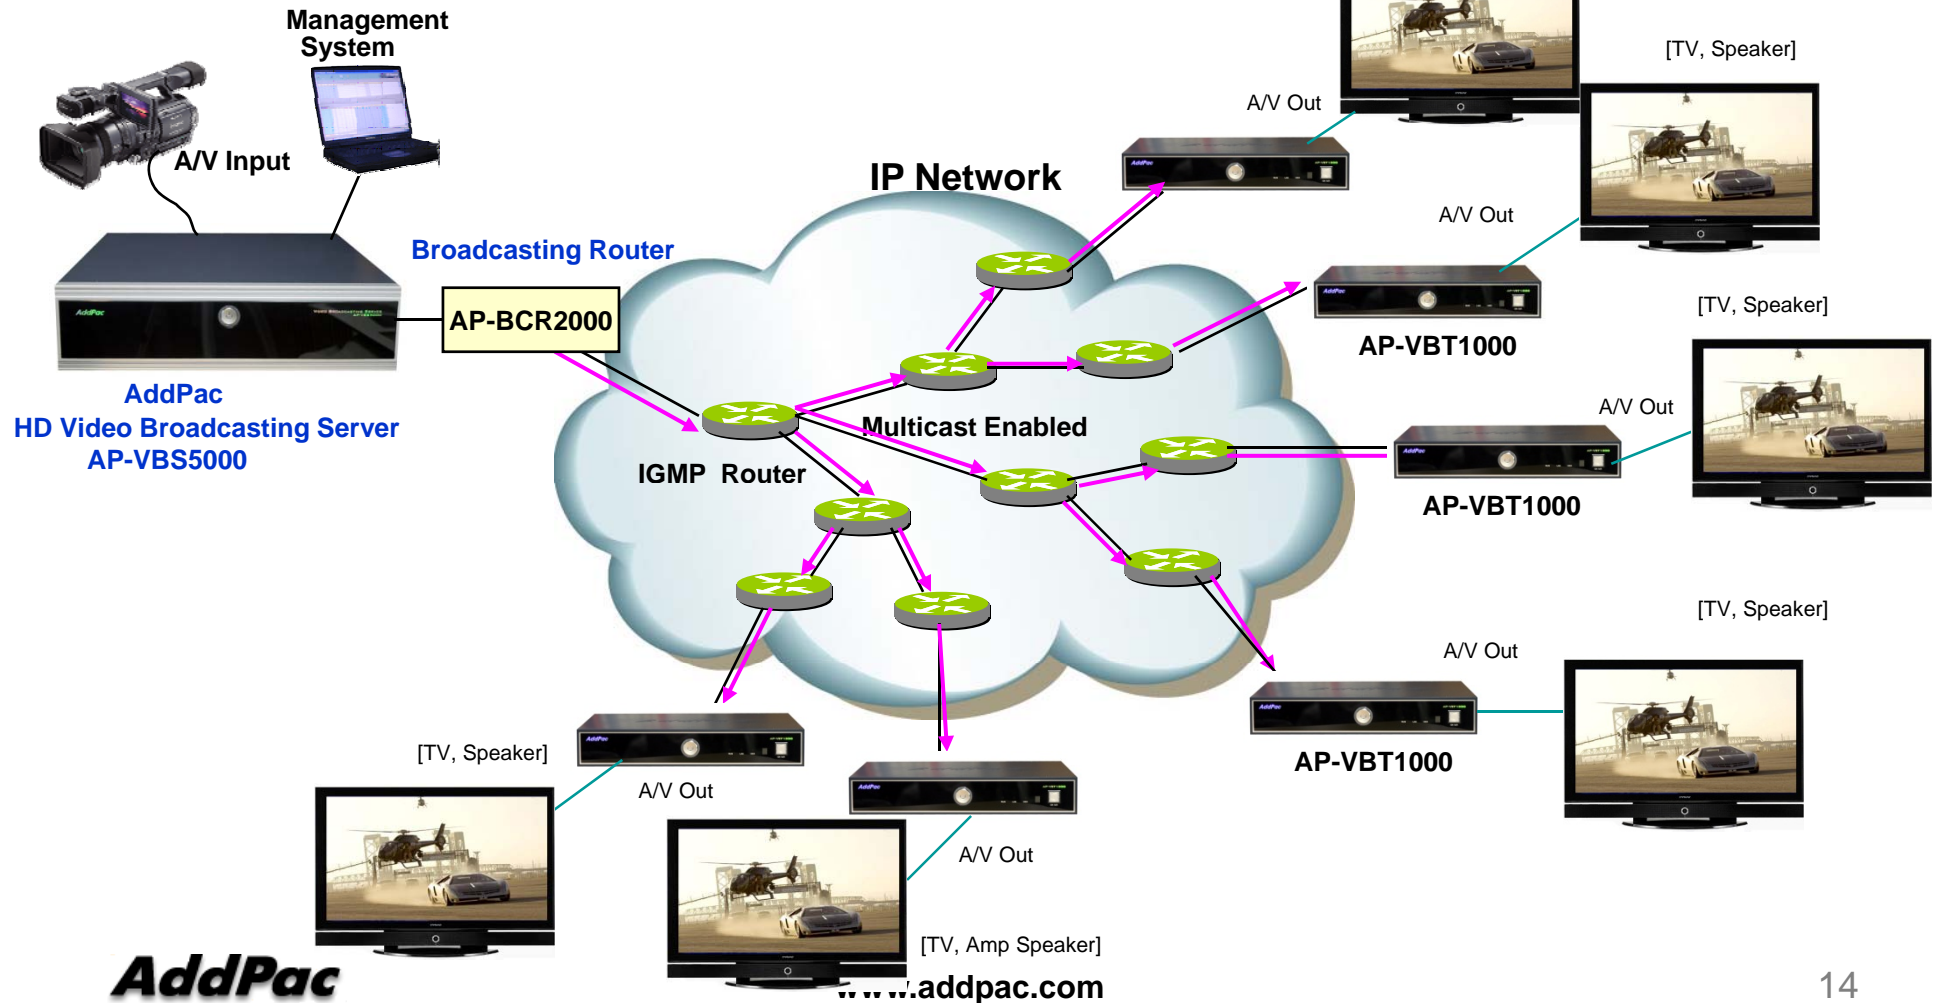

Product Highlights

AP-BCR2000 HD Video Broadcasting Router

IP based HD Video Broadcasting Router

Hardware Specification

AP-BCR2000 HD Video Broadcasting Router

High-end
RISC
Processor

- **High-End RISC Microprocessor**
- **Main Chassis**
 - **Power On/Off Switch**
 - **Network Interface**
 - Two(2) 10/100/1000Mbps Gigabit Ethernet
 - One(1) RS-232C Console (RJ45)
 - **LED Display Array**
 - CPU Utilization Display
 - Network Utilization Display

IPv4/IPv6 Address & Interworking

AP-BCR2000 HD Video Broadcasting Router

IPv4/IPv6 Interworking

- NAT/PAT for IPv4
- IP connect (formerly ip-share) and device cascade for IPv4
- IP/IP, IP/GRE tunneling
- NAT-PT
- 6to4, Autoconfig tunneling

AP-BCR2000 HD Video Broadcasting Router

Application Area

- HD Video Broadcasting
- HD Video Multicasting
- HD Video Relay Broadcasting

AP-BCR2000

HD Video Broadcasting

AP-BCR2000 HD Video Broadcasting Router

Audio Broadcasting Service via IP Network

Multicasting Service

AP-BCR2000 HD Video Broadcasting Router

Audio and Video Broadcasting Service via Multicasting IP Network (Video, Audio/Voice, and more...)

Relay & Broadcasting Service Scheme