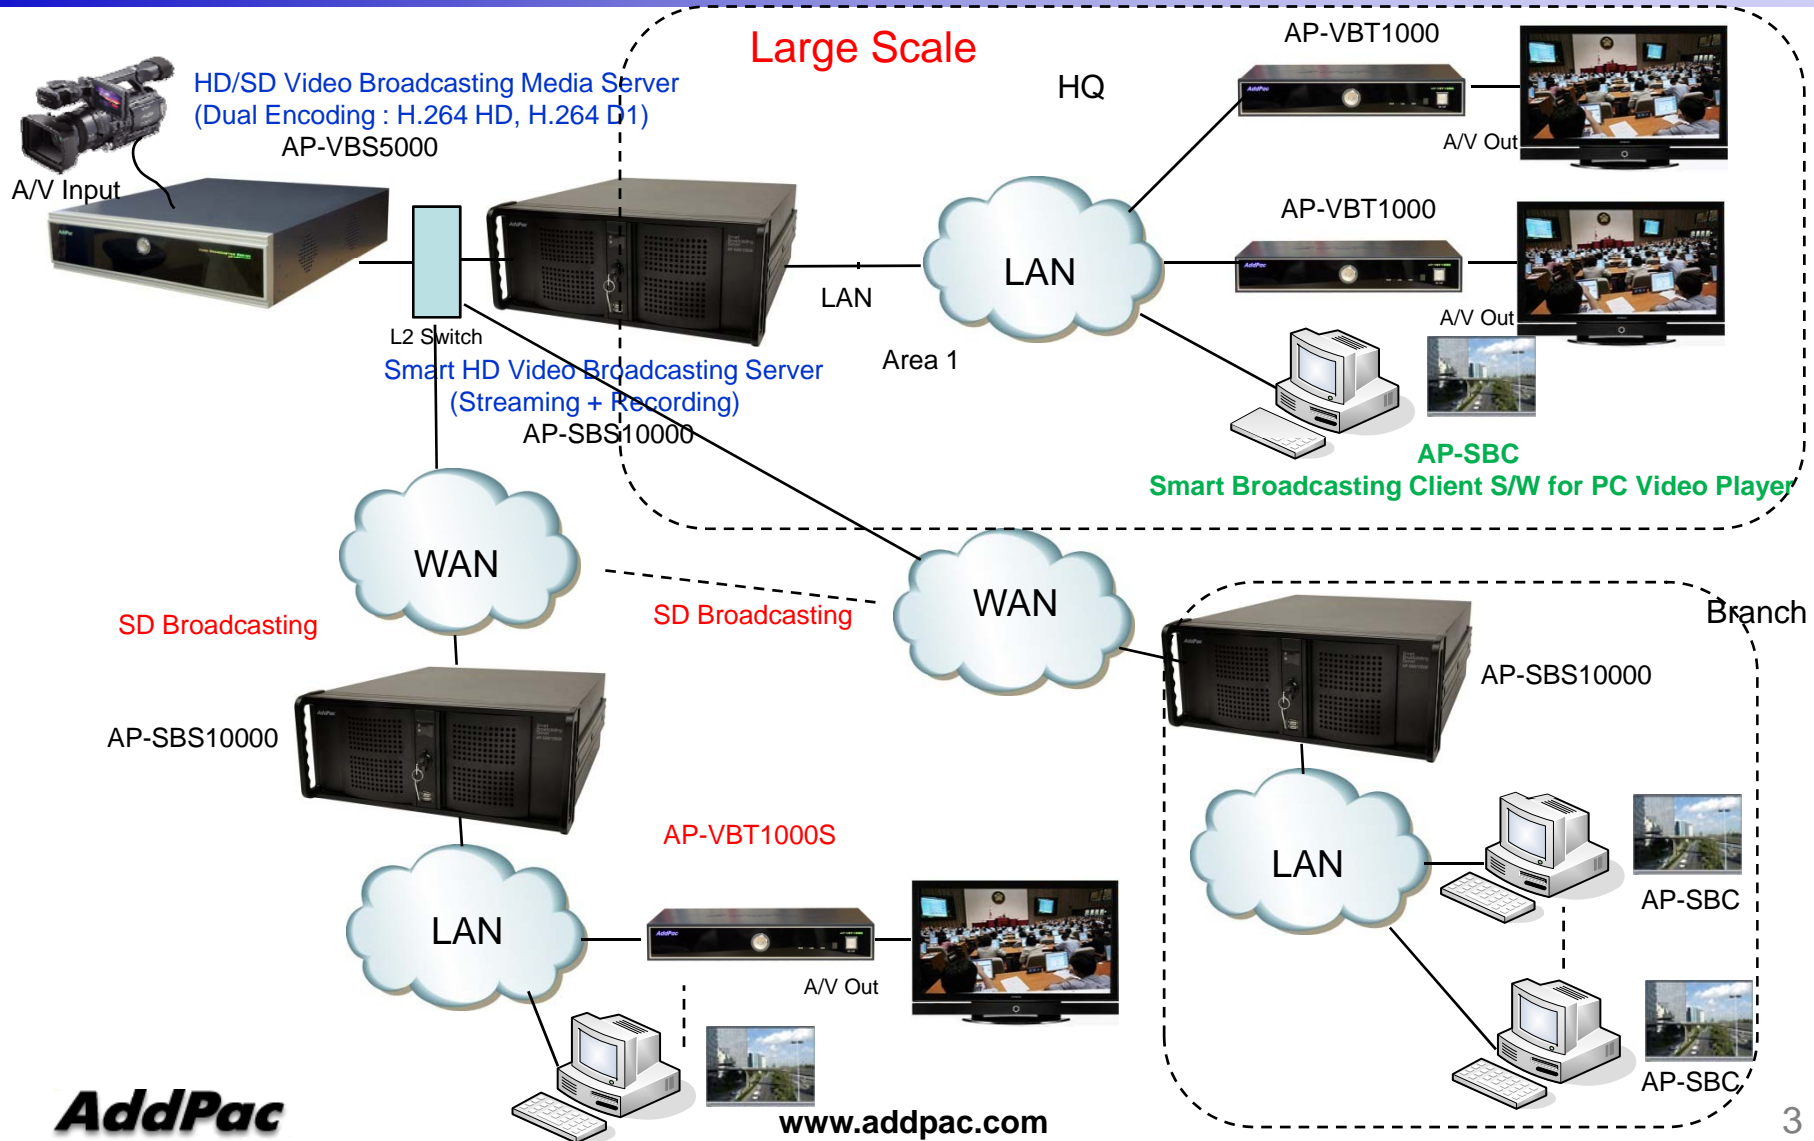

HD IP Broadcasting Solution for HQ-Branch Enterprise

Smart Broadcasting Client
for PC Video Player

AddPac

AddPac Technology

Sales and Marketing

www.addpac.com

Contents

- Smart HD Broadcasting Service Network Diagram
- System Requirements
- SBC Main Features
 - Main Features
 - Drag & Drop
 - Live Broadcast Streaming
 - Recorded File Video Play
 - Layout Settings
 - Snap Shot

Smart HD Video Broadcasting Service Network Diagram

System Requirements

- OS : Windows XP, Vista, Windows7, Windows Server 2000/2003
- CPU : Intel Pentium processor or compatible architecture (32 bit and 64-bit)
- Free hard disk space : 200 MB or more
- Physical memory : 256 MB or higher
- Monitor : super VGA (1024 x 768) resolution or higher

Drag & Drop

Live Broadcast Streaming

Layout
Video Streaming Layout choice

Zoom In/Out
Streaming Video Screen Zoom In/Out Configuration

Volume
Audio Volume Control

Broadcast Source List
In left side menu, user can see registered broadcasting source channel list.

Live Broadcast Streaming
By drag & drop broadcasting channel selected in source list, user can monitor live broadcasting channel.

Recorded File Video Play

Recorded File Video Play

Smart Broadcasting Client play the recorded video file in broadcasting server such as AP-SBS10000 via file browsing, User Interface support Play, Stop, Pause, Play Status Bar, and Running Time,