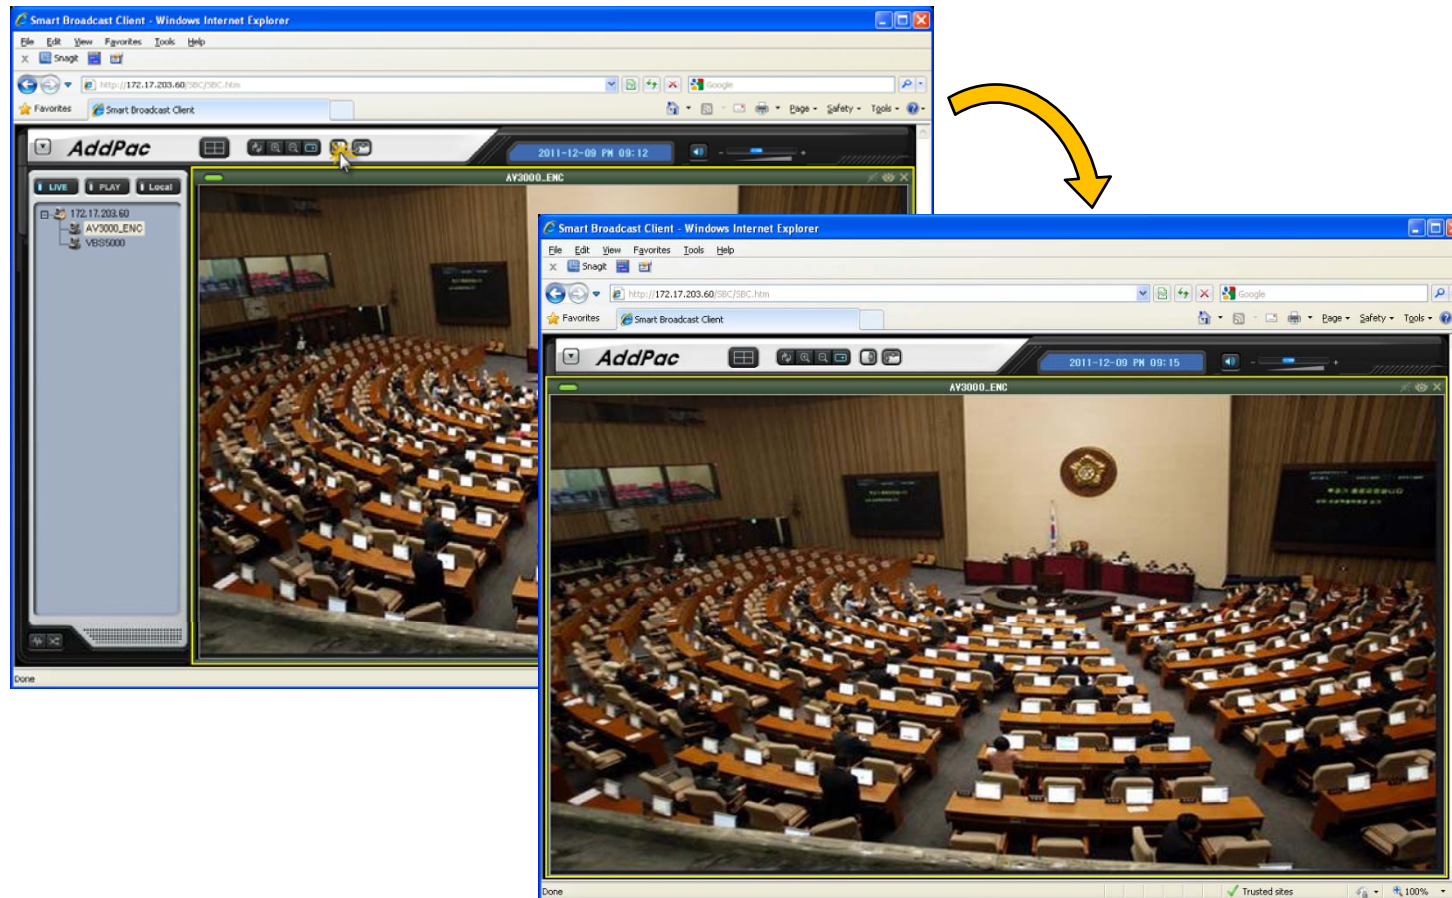

Drag & Drop

Live Broadcast Streaming

Layout
Video Streaming Layout choice

Zoom In/Out
Streaming Video Screen Zoom In/Out Configuration

Volume
Audio Volume Control

Broadcast Source List
In left side menu, user can see registered broadcasting source channel list.

Live Broadcast Streaming
By drag & drop broadcasting channel selected in source list, user can monitor live broadcasting channel.

Recorded File Video Play

Recorded File Video Play

Smart Broadcasting Client play the recorded video file in broadcasting server such as AP-SBS10000 via file browsing, User Interface support Play, Stop, Pause, Play Status Bar, and Running Time,

Lay Out_#1

- 1 Party Layout

Lay Out_#2

- Four Party Layout

Lay Out_#3

- Hide Broadcast Source List

Lay Out_#4

- Hide Tool Bar