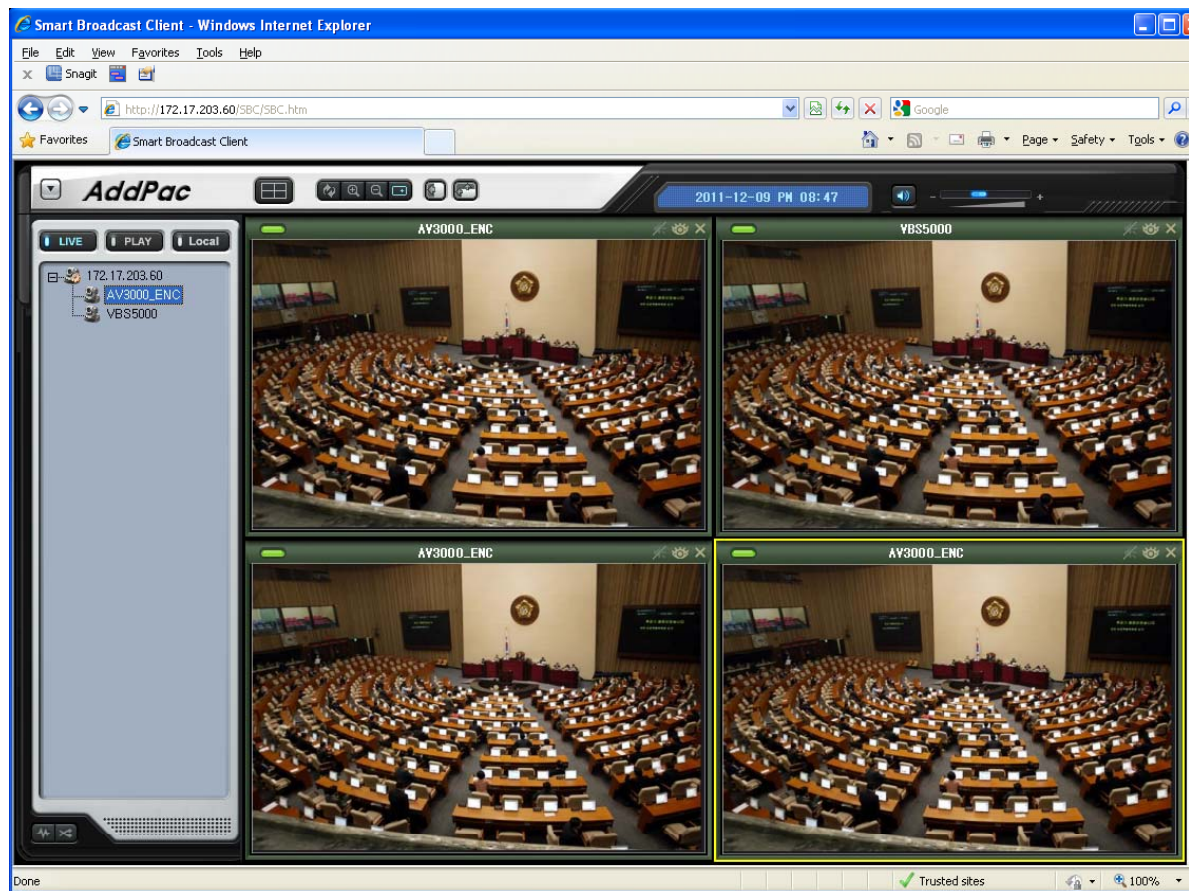

Drag & Drop

Live Broadcast Streaming

Layout
Video Streaming Layout choice

Zoom In/Out
Streaming Video Screen Zoom In/Out Configuration

Volume
Audio Volume Control

Broadcast Source List
In left side menu, user can see registered broadcasting source channel list.

Live Broadcast Streaming
By drag & drop broadcasting channel selected in source list, user can monitor live broadcasting channel.

Recorded File Video Play

Recorded File Video Play

Smart Broadcasting Client play the recorded video file in broadcasting server such as AP-SBS10000 via file browsing, User Interface support Play, Stop, Pause, Play Status Bar, and Running Time,

Lay Out_#1

- 1 Party Layout

Lay Out_#2

- Four Party Layout

Lay Out_#3

- Hide Broadcast Source List

Lay Out_#4

- Hide Tool Bar