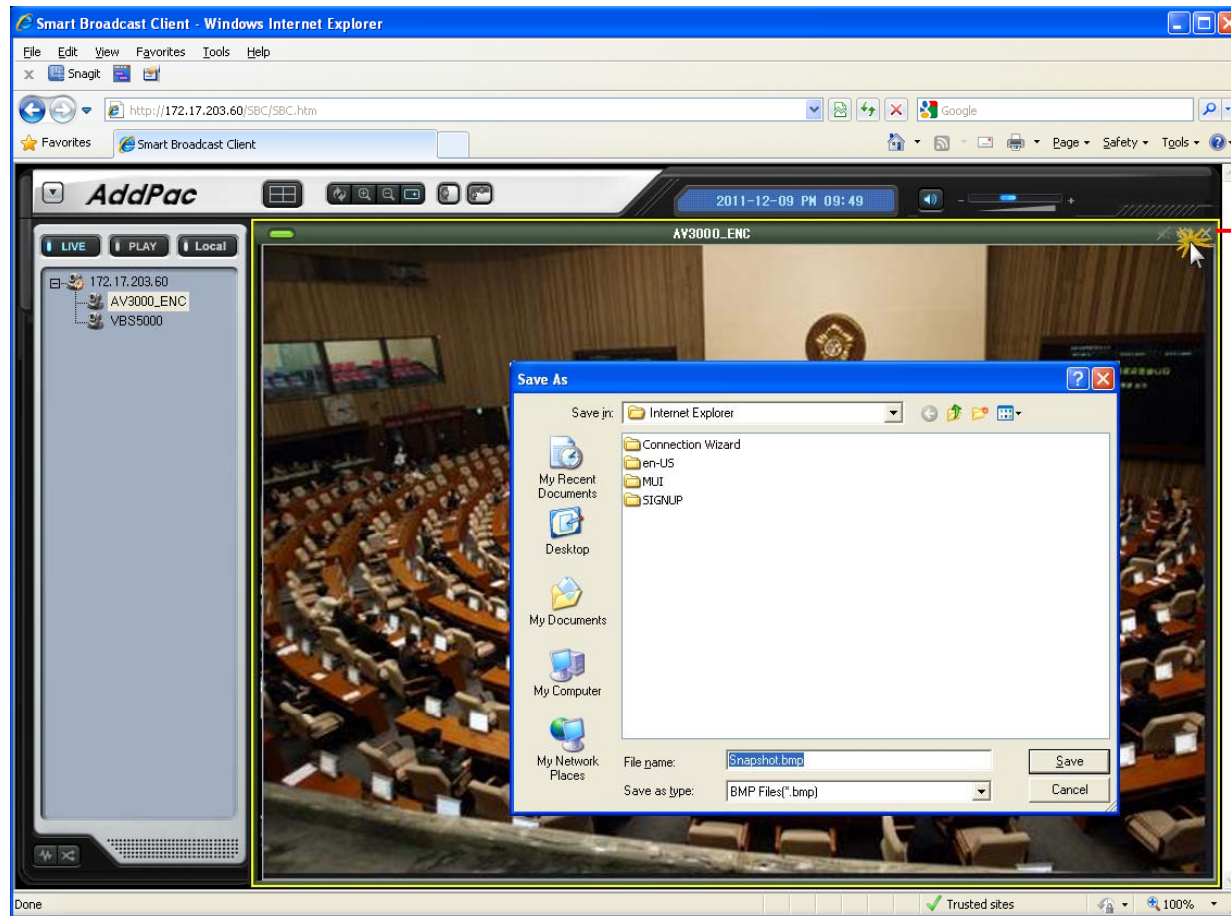

Snap Shot

Snap shot

SBC support Snap-Shot Function for capturing a specific screen on Air.