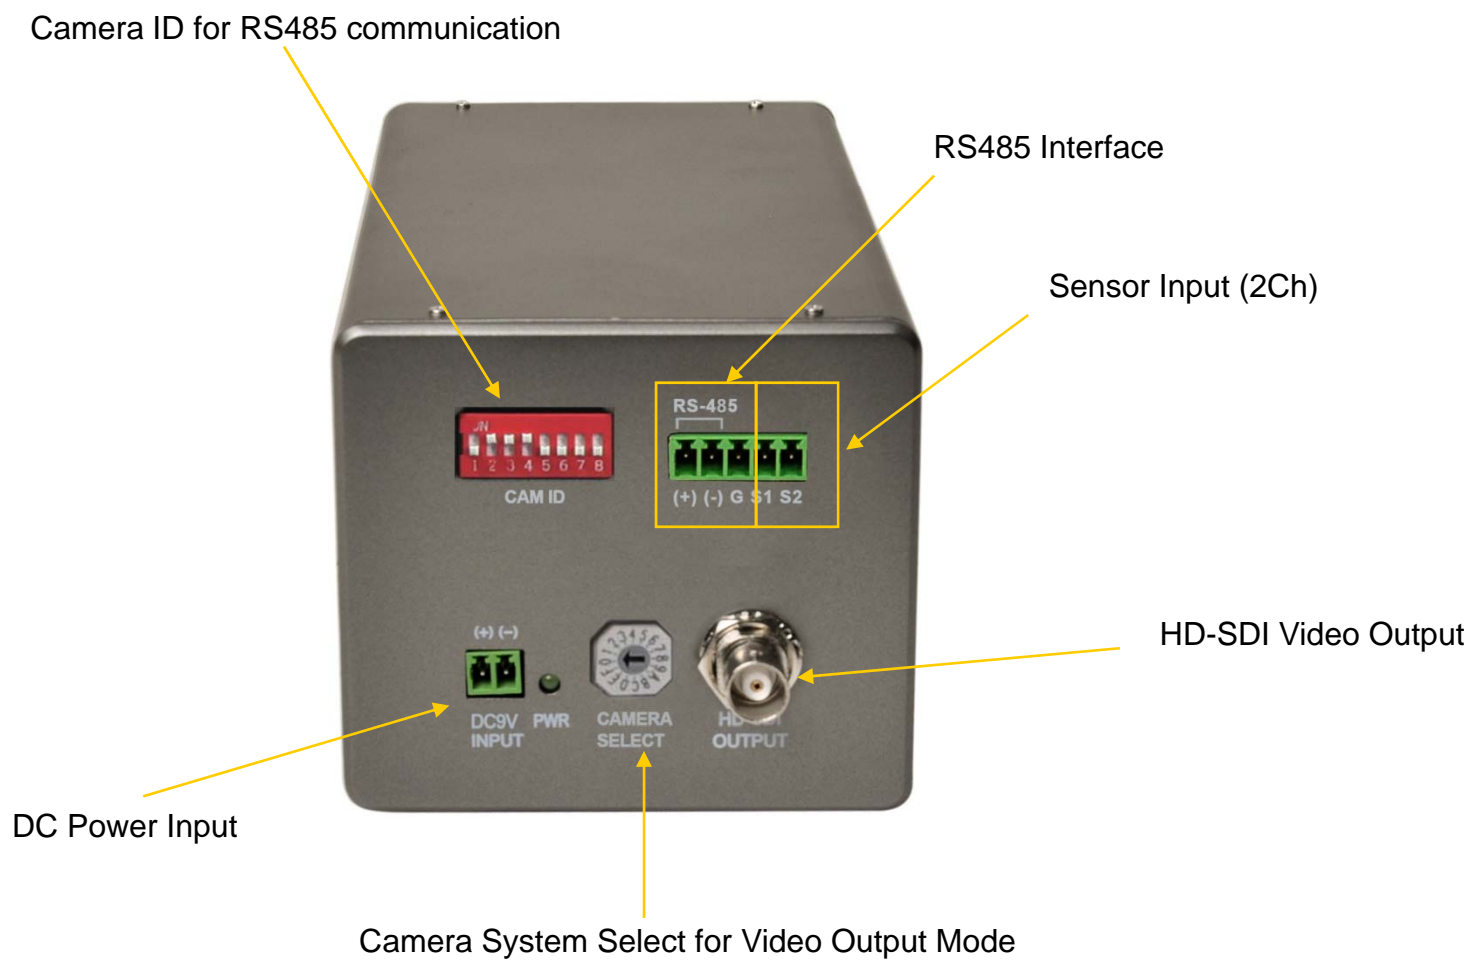

AP-HDBC300 HD Camera

- Product Overview
- Hardware Specification
- HD Network DVR Components
- Application Service
- Ordering Information

Product Overview

AP-HDBC300 HD Camera

- High-End Full HD Video Camera Features
- CMOS Sensor, 3.27Mega Pixel Camera
- Various Video Format Support (ex;1080p/29.97, 1080i/59.94, etc)
- PAN/TILT/Zoom Housing Features
- **Optical 20 x Zoom**, Digital 12 x Zoom Camera
- HD-SDI Digital Video Output Interface
- RS485 Interface for Camera Control
- Camera System Select Switch for Video Output Mode Control

Product Overview

AP-HDBC300 HD Camera

- Camera Specification
 - High-end 1/2.8-type “Exmor” CMOS Camera Sensor
 - 3.27 Mega Pixels
 - HD : 1080p/29.97, 1080p/25, 1080i/59.94, 1080i/50, 720p/59.94, 720p/50, etc
 - Auto Focus 20 x Optical Zoom, 12 x Digital Zoom
 - Auto ICR Function
 - Noise Reduction
 - PELCO-D Control Protocol
 - Position Preset

Hardware Specification

AP-HDBC300 HD Camera

HD Network DVR Components

AP-HDBC300 HD Camera

- DVR Viewer : Option
 - Smart DVR Viewer (Client, MS-Window)
 - Smart DVR Manager (Client, MS-Window)
- HD Codec : AP-NCx000 Series
 - AV3000/AV6000 Video Module
- SD Codec : AP-NCx000 Series
 - AV2000 Video Module
- HD Video Splitter (4 Party)
- HD Subtitle Generator
- HD Network DVR
 - HD Streaming Server
 - HD Recording Server
 - HD DVR Viewer

Smart DVR Viewer

AP-HDBC300 HD Camera

- Multi-Standalone DVR Server Support
- PAN/TILT/ZOOM Control, Layout & Screen Mode Change
- Multi-Live View, Multi-Recording View, Time Synchronization View
- Fast Search, Jog Shuttle Slow Motion & Rewind
- Intelligent Search using Motion Detection
- Recording ZOOM View
- Audio/Video(H264) Support.