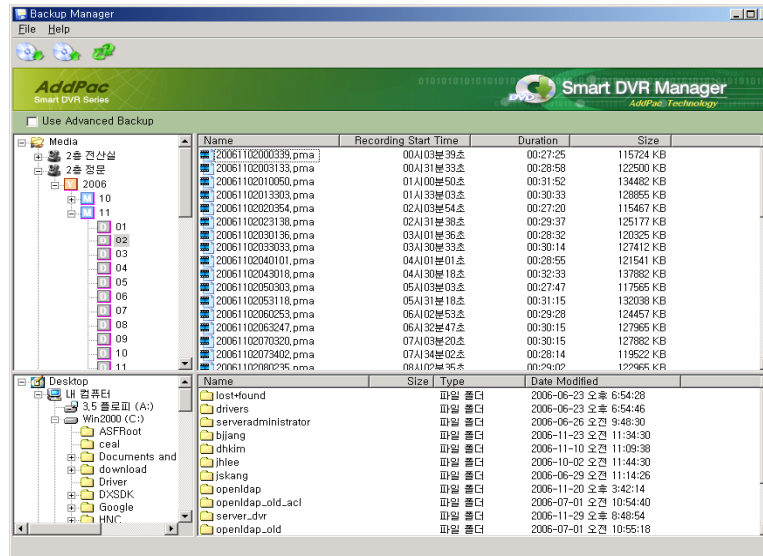

Smart DVR Viewer

AP-HDBC300 HD Camera

- Multi-Standalone DVR Server Support
- PAN/TILT/ZOOM Control, Layout & Screen Mode Change
- Multi-Live View, Multi-Recording View, Time Synchronization View
- Fast Search, Jog Shuttle Slow Motion & Rewind
- Intelligent Search using Motion Detection
- Recording ZOOM View
- Audio/Video(H264) Support.

Smart DVR Backup Manager

AP-HDBC300 HD Camera

- PC based DVR Backup Software for AddPac DVR Solution
- User can backup DVR data in DVR to Local PC by using DVR Backup Manager.
- Support the Advanced Backup Function
- Support the Backup Data Restore Function
- DVR Burning Support