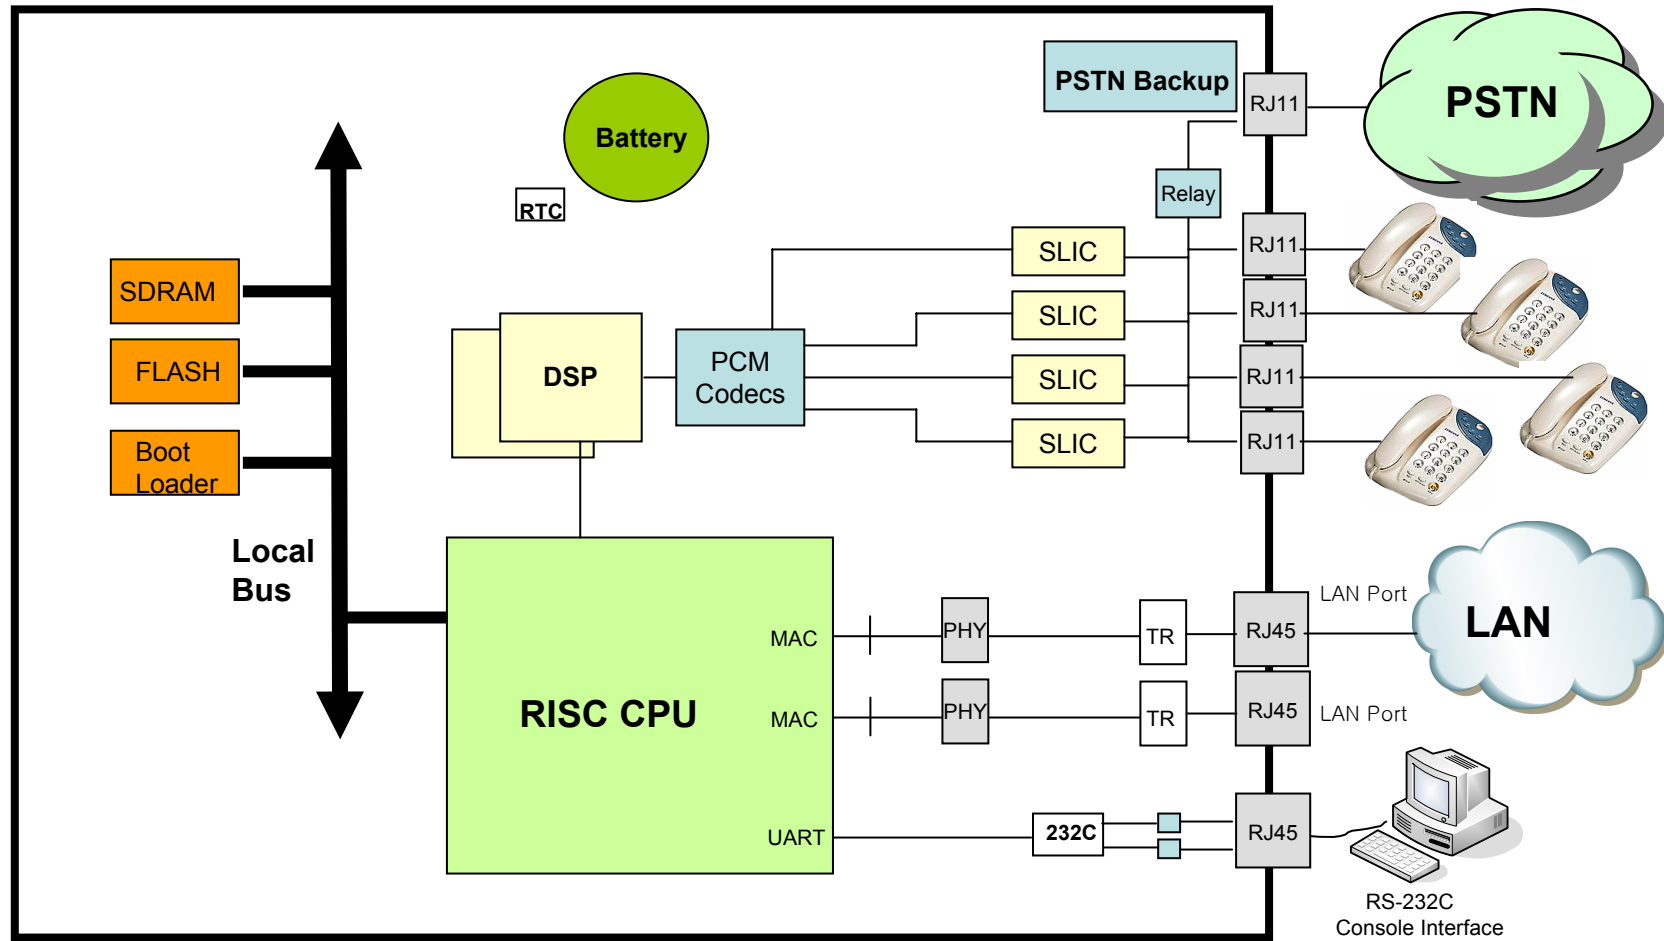

Hardware Logical Diagram

AP1000 VoIP Gateway