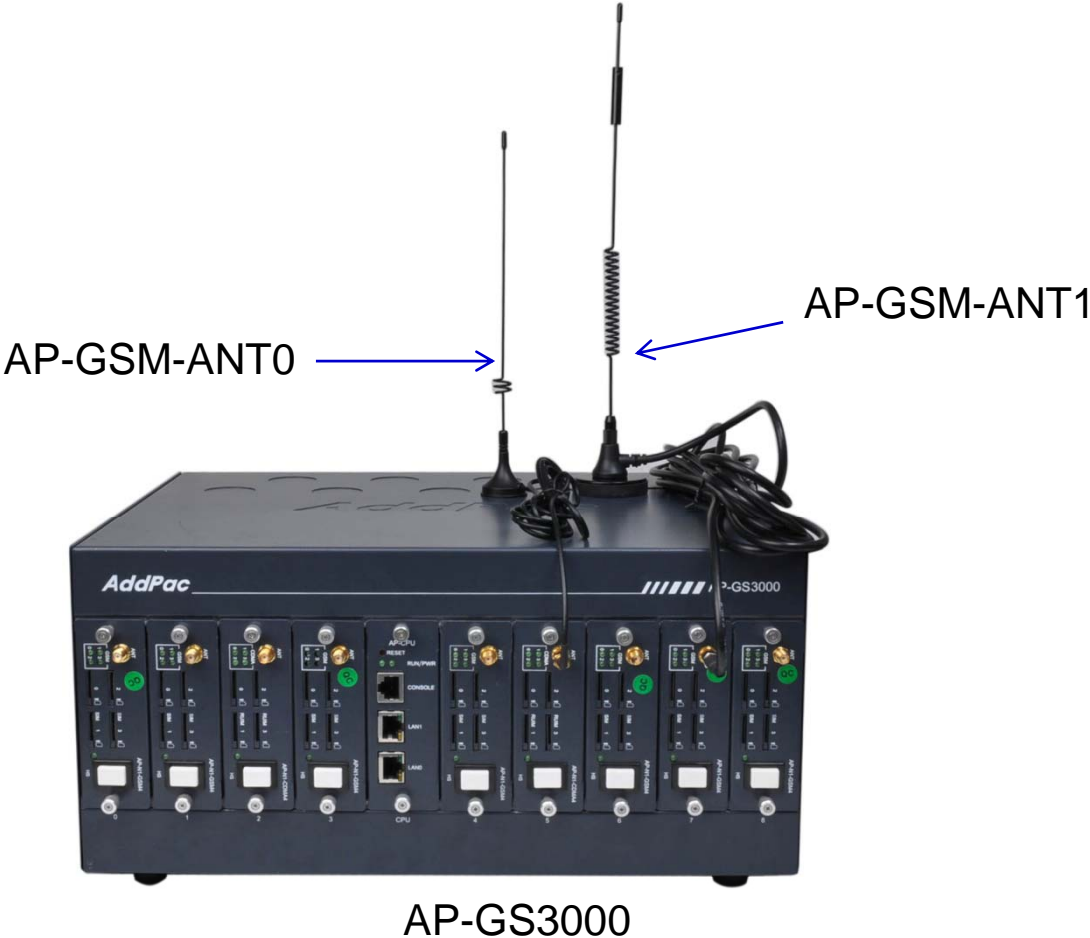

GSM Gateway Antenna Comparison Picture