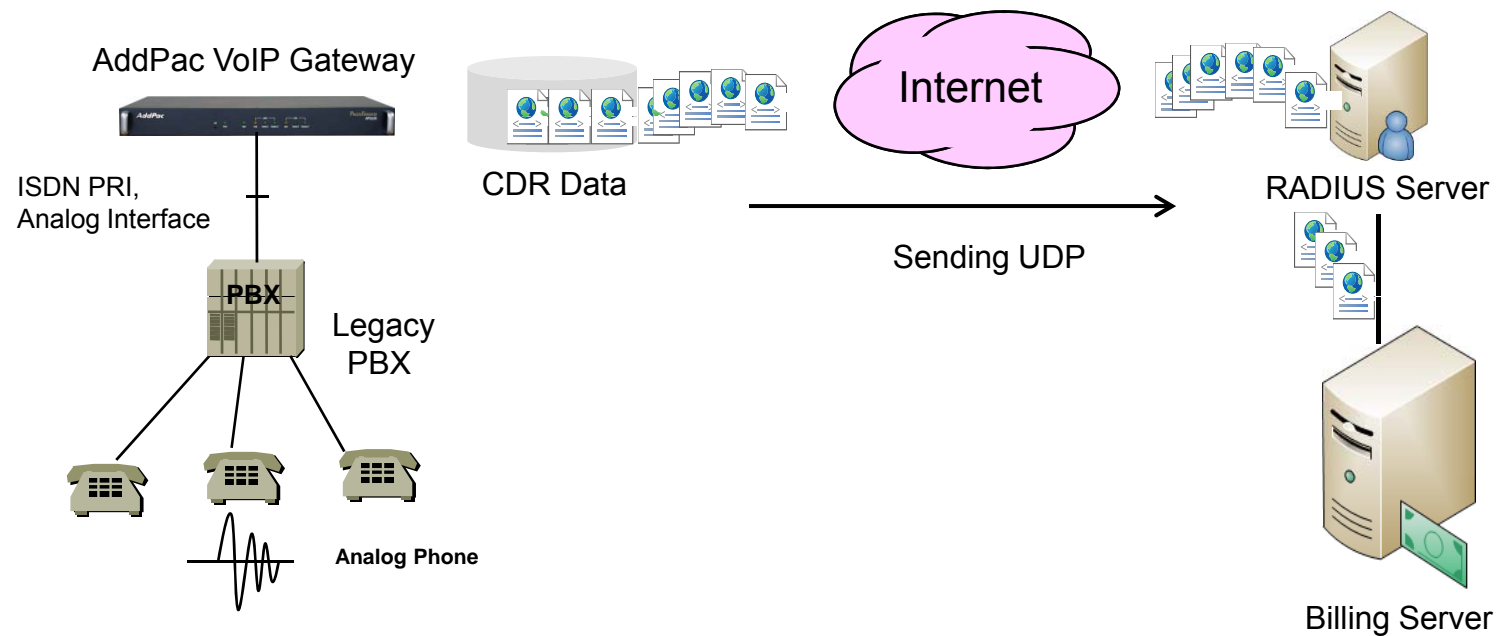

VoIP Gateway Series

CDR(Call Detail Record) Service Features

AddPac

AddPac Technology

Sales and Marketing

www.addpac.com

Contents

- Network Diagram for CDR Service
- VoIP Gateway CDR Features
- CDR over RADIUS Features
- CDR Data Field

Network Diagram

VoIP Gateway CDR Features

- AddPac VoIP Gateway Products support a feature of CDR(Call Detail Records)
 - CDR field parameters for RAIDUS Server
 - One CDR information is created when the call ends. It is composed of 60 data field values

CDR over RADIUS Features

CDR can be transmitted to RADIUS server by using VoIP Gateway Series RADIUS message.

CDR Data Field

Data Field Names	Description
cdrRecordType globalCallId_ClusterID globalCallId_callManagerId globalCallId_callId	Call Identifier (mandatory)
dateTimeOrigination dateTimeConnect dateTimeDisconnect duration	Timestamp and Duration
callingPartyNumber lastRedirectDn origCalledPartyNumber finalCalledPartyNumber	Extension Number
callingPartyNumberPartition lastRedirectDnPartition origCalledPartyNumberPartition finalCalledPartyNumberPartition	Partition Information
callingPartyLoginUserId finalCalledPartyLoginUserId	User Information
origDeviceName origNetAddr origNetPort origNodeid origSpan destDeviceName destNodeid destSpan destNetAddr destNetPort	Device Information