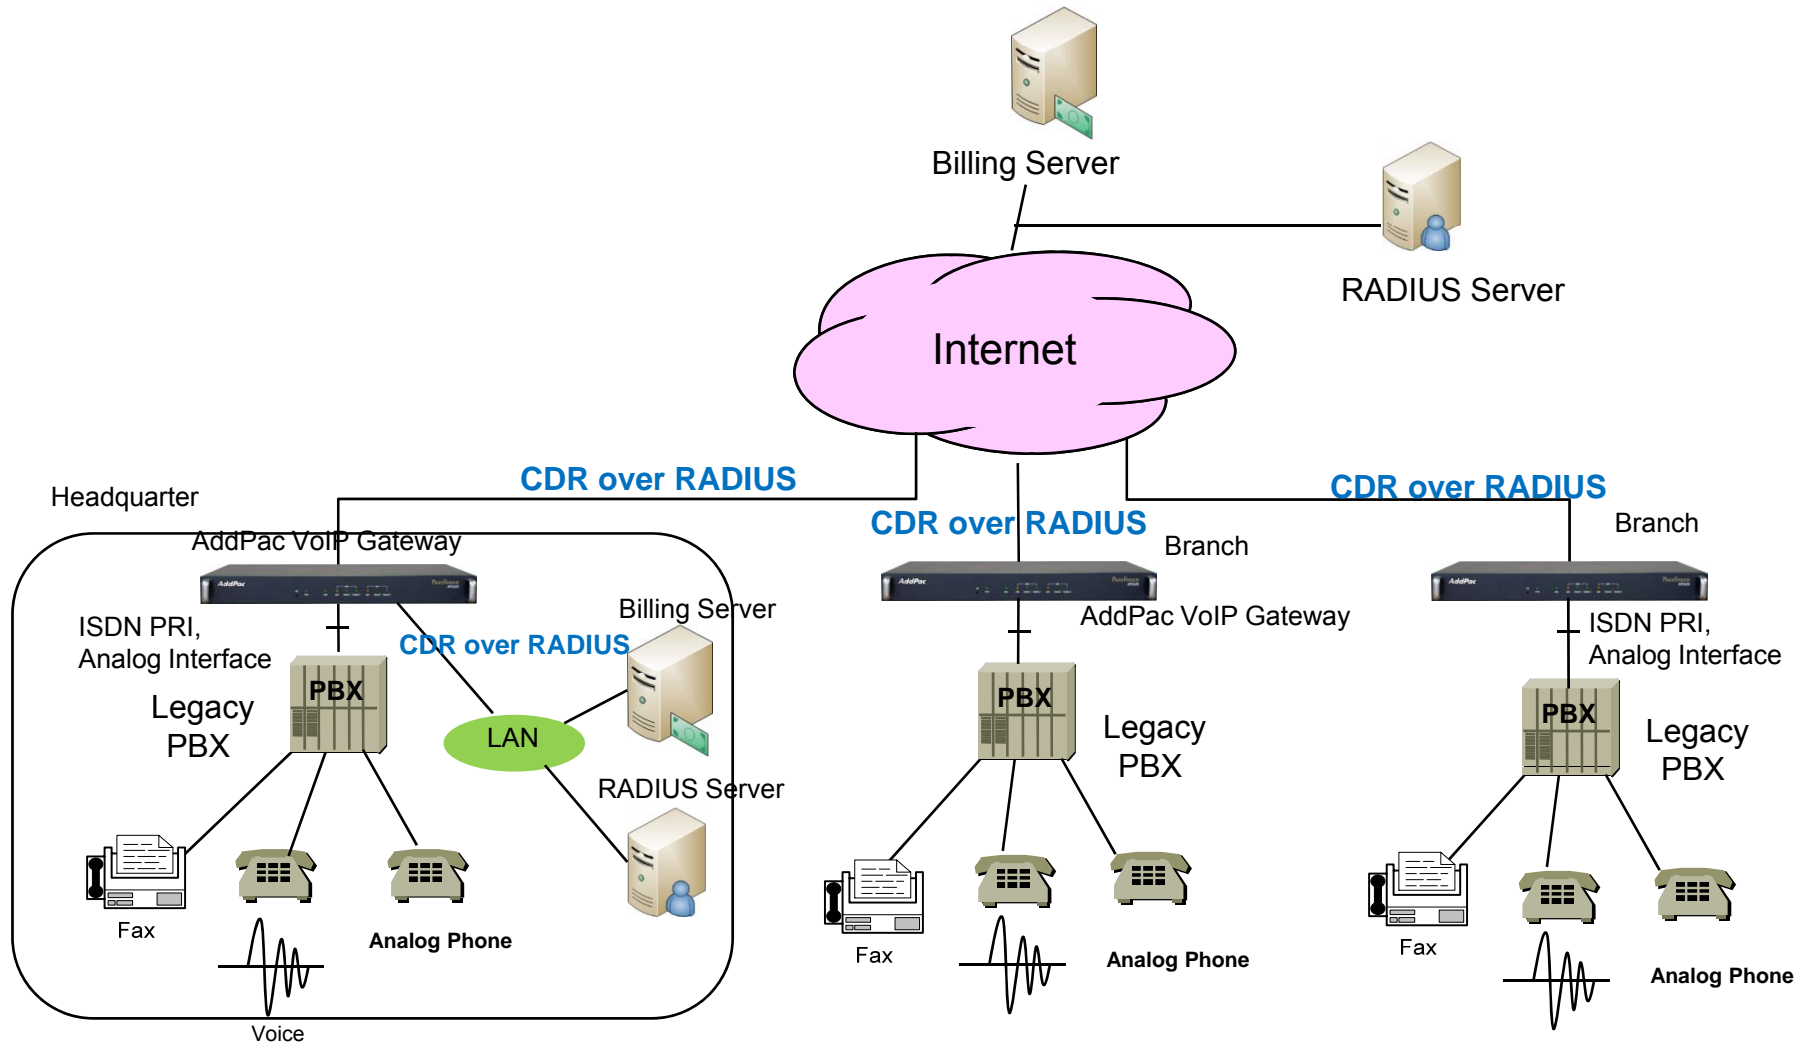

VoIP Gateway Series

CDR(Call Detail Record) Service Features

AddPac

AddPac Technology

Sales and Marketing

www.addpac.com

Contents

- Network Diagram for CDR Service
- VoIP Gateway CDR Features
- CDR over RADIUS Features
- CDR Data Field

Network Diagram

VoIP Gateway CDR Features

- AddPac VoIP Gateway Products support a feature of CDR(Call Detail Records)
 - CDR field parameters for RAIDUS Server
 - One CDR information is created when the call ends. It is composed of 60 data field values

CDR over RADIUS Features

CDR can be transmitted to RADIUS server by using VoIP Gateway Series RADIUS message.

CDR Data Field

Data Field Names	Description
cdrRecordType globalCallId_ClusterID globalCallId_callManagerId globalCallId_callId	Call Identifier (mandatory)
dateTimeOrigination dateTimeConnect dateTimeDisconnect duration	Timestamp and Duration
callingPartyNumber lastRedirectDn origCalledPartyNumber finalCalledPartyNumber	Extension Number
callingPartyNumberPartition lastRedirectDnPartition origCalledPartyNumberPartition finalCalledPartyNumberPartition	Partition Information
callingPartyLoginUserId finalCalledPartyLoginUserId	User Information
origDeviceName origNetAddr origNetPort origNodeid origSpan destDeviceName destNodeid destSpan destNetAddr destNetPort	Device Information