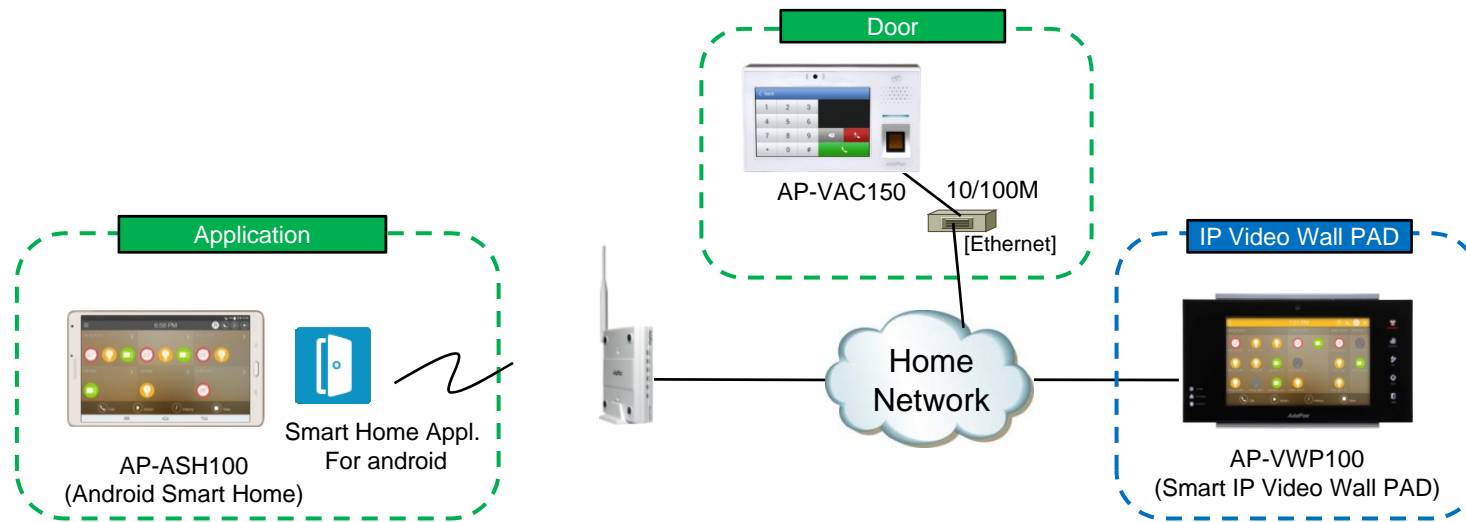

AP-VWP100

Smart IP Video Wall PAD

High Performance IP Video Wall PAD Solution

Graphic User Interface (example)

AddPac

AddPac Technology

2014, Sales and Marketing

Contents

- AP-VWP100 Network Service Diagram
- AP-VWP100 SIP Register Diagram
- AP-VWP100 SIP Video Call Flow Diagram
- UI Design (examples)

AP-VWP100 Network Service Diagram

SIP Register

Smart Home Application Register to AP-VWP100

SIP Video Call Flow

Door Open Flow

UI examples Lists

- Main View (Zone Summary)
- Armed Mode (Away, Stay, Night)
- Short View
- Zone View
- Zone Setting and Configuration
- IP Camera View Mode (Home, Outside Home)
- Call View (Favorite Call, Recent Call, Phone Book, etc)
- Video Call View
- Sensor Control View (Ex: Light Control, Thermostat, etc)
- Sensor Control View (Action, Mode, Alert, etc)