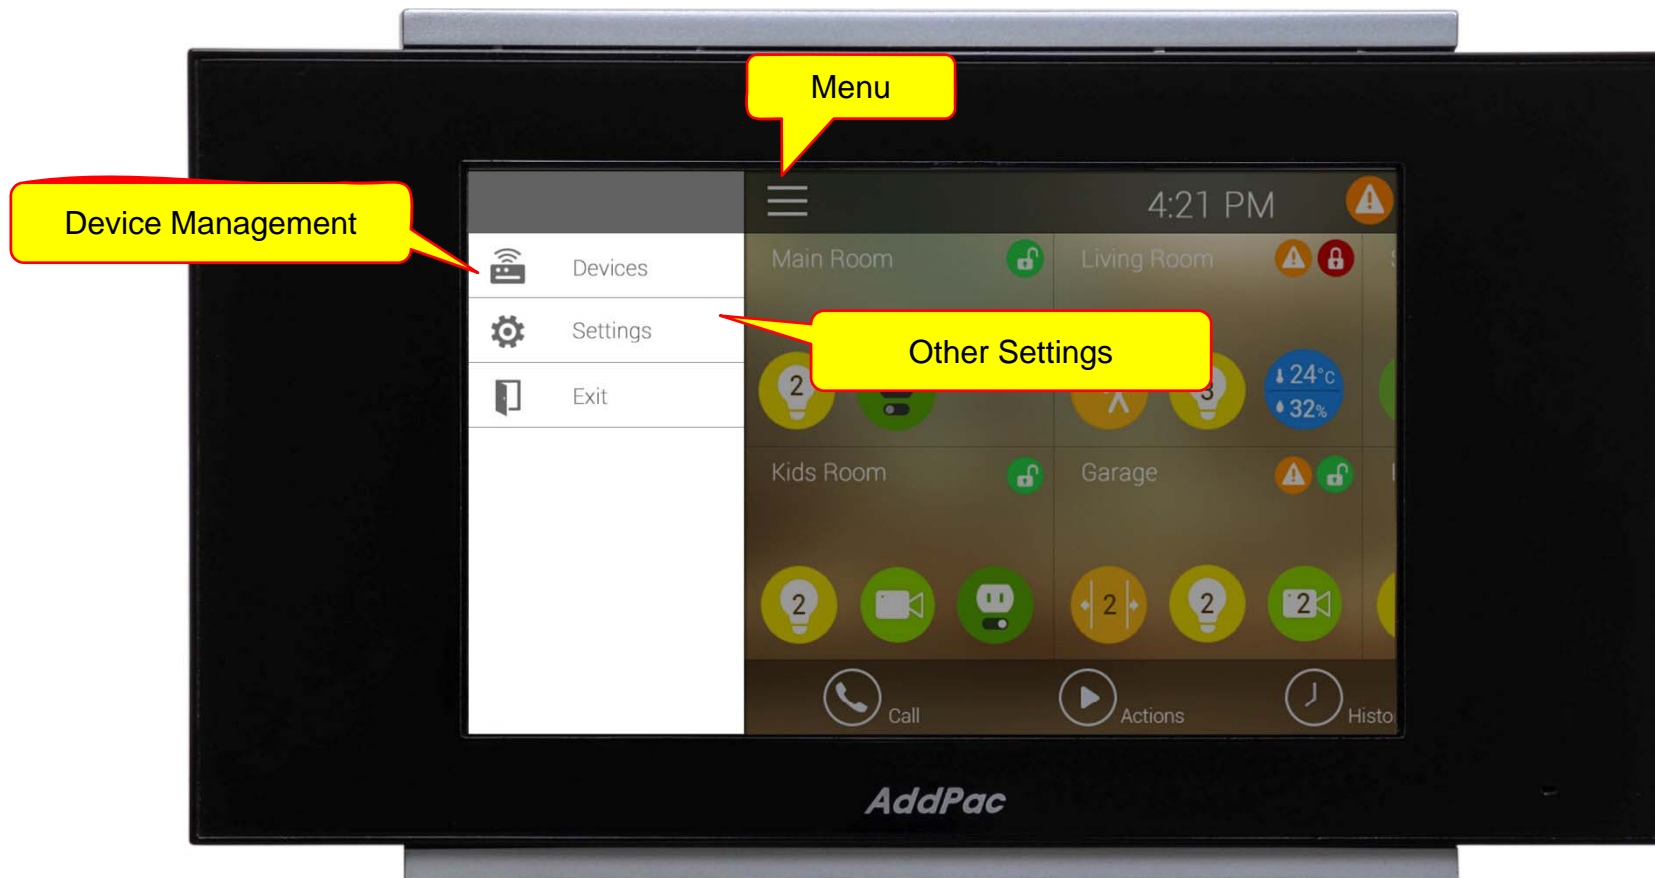

Setting Menu