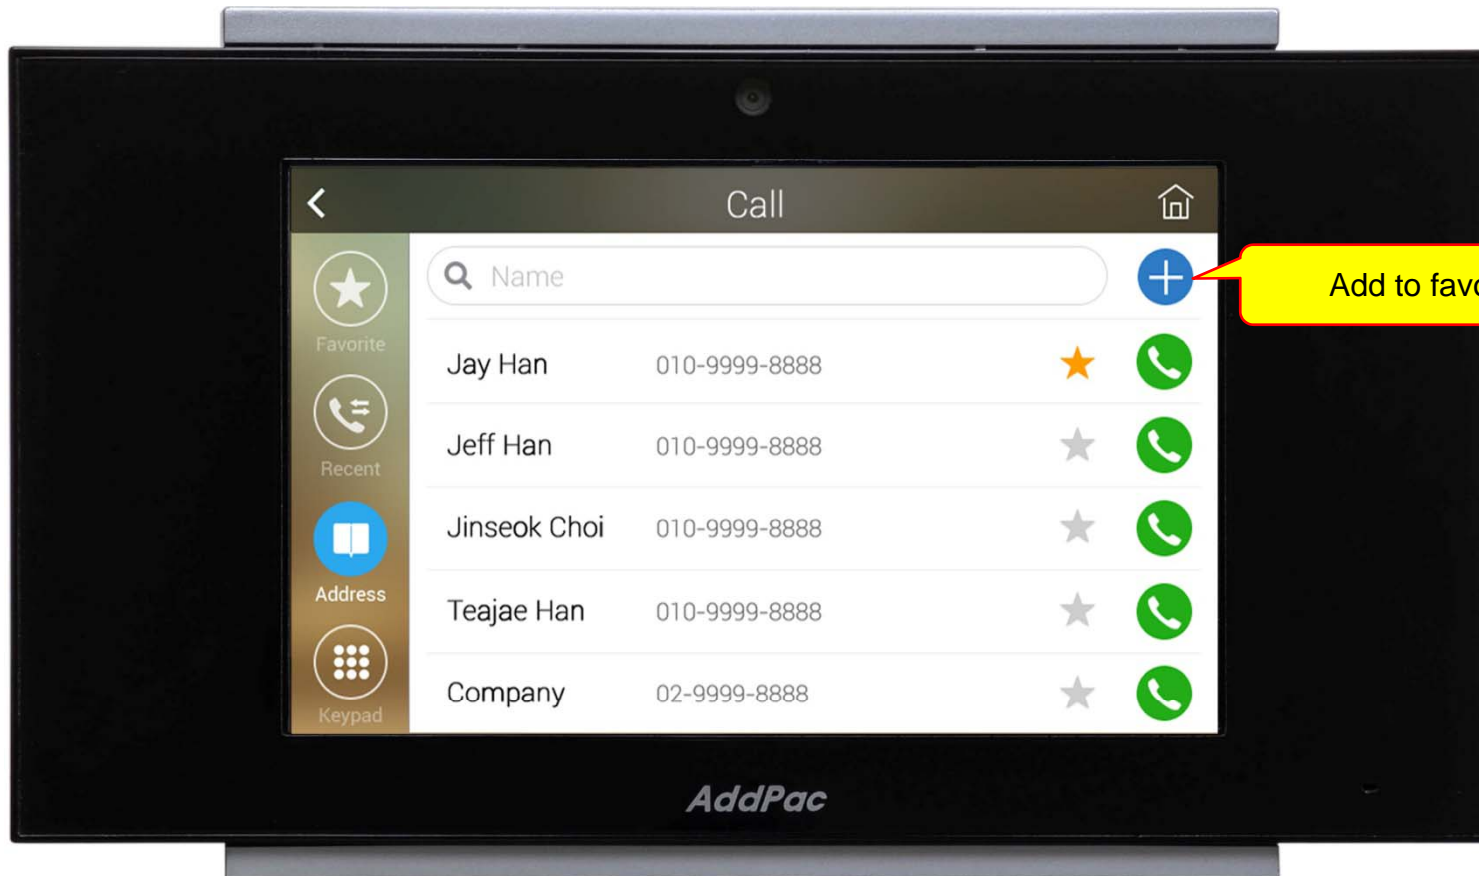

Short Cut View

Zone View

Camera Live View

Recent Call View

Contact View

Keypad View

Action Mode View

Favorite Call View

Zone Setting

Add Contact

Video Call View

Light Control

Thermostat

Action View

Mode View

Alert View