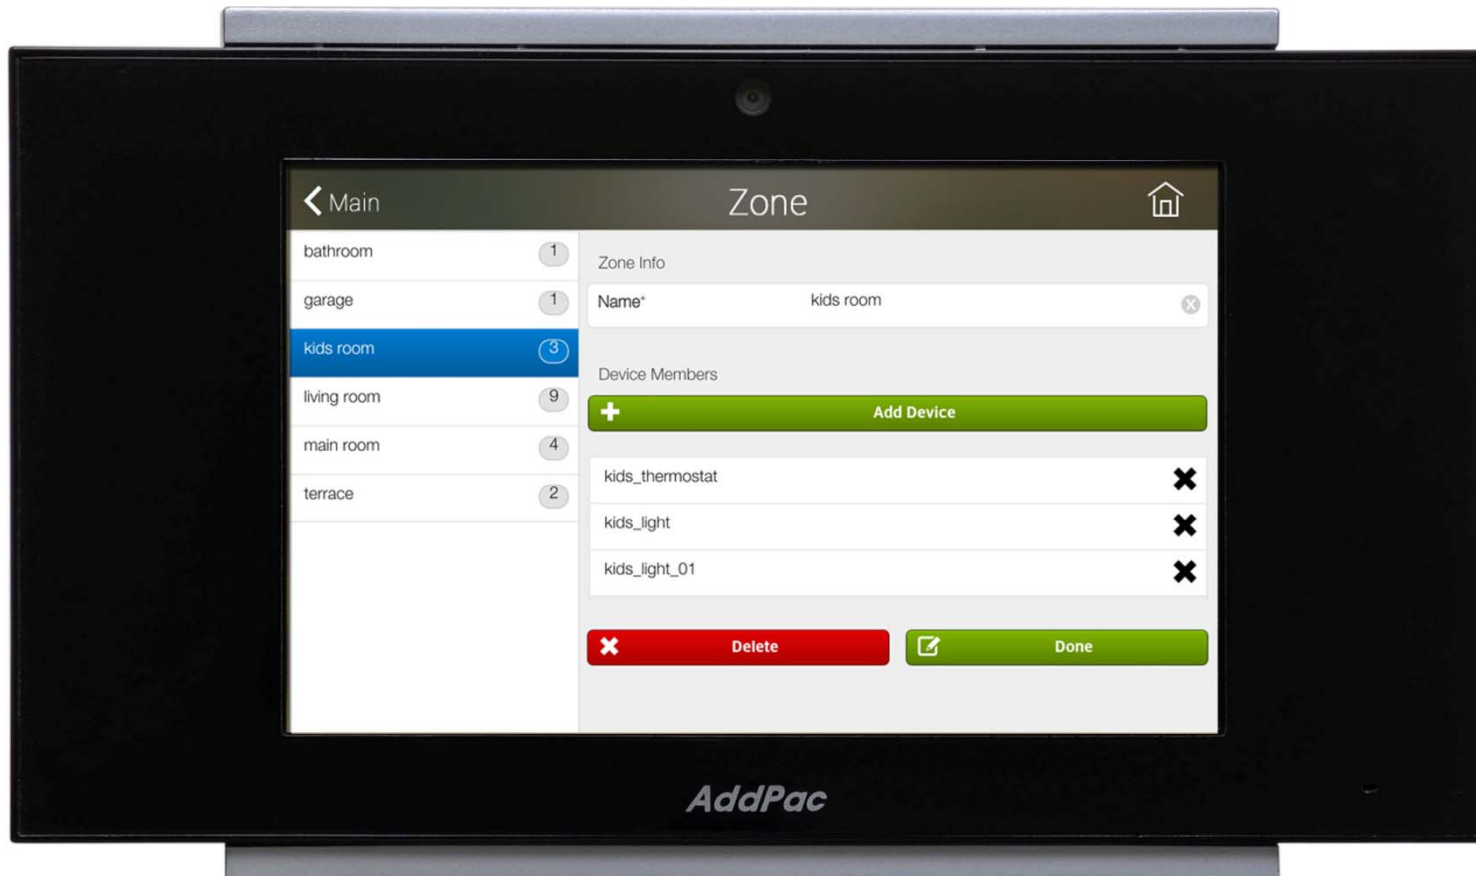

SIP Video Call Flow

Door Open Flow

UI examples Lists

- Main View (Zone Summary)
- Armed Mode (Away, Stay, Night)
- Short View
- Zone View
- Zone Setting and Configuration
- IP Camera View Mode (Home, Outside Home)
- Call View (Favorite Call, Recent Call, Phone Book, etc)
- Video Call View
- Sensor Control View (Ex: Light Control, Thermostat, etc)
- Sensor Control View (Action, Mode, Alert, etc)

Main View (H/A Mode)

Main View (ARM Mode)

Main View (Zone Summary)

Main View (Zone Summary)

Main View (Zone Summary)

Main View (Zone Summary)

Main View (Zone Detail)

Main View (Zone Detail)

Short Cut View

Zone View

Camera Live View

Recent Call View

Contact View

Keypad View

Action Mode View

Favorite Call View

Zone Setting

Add Contact

Video Call View

Light Control

Thermostat

Action View

Mode View

Alert View