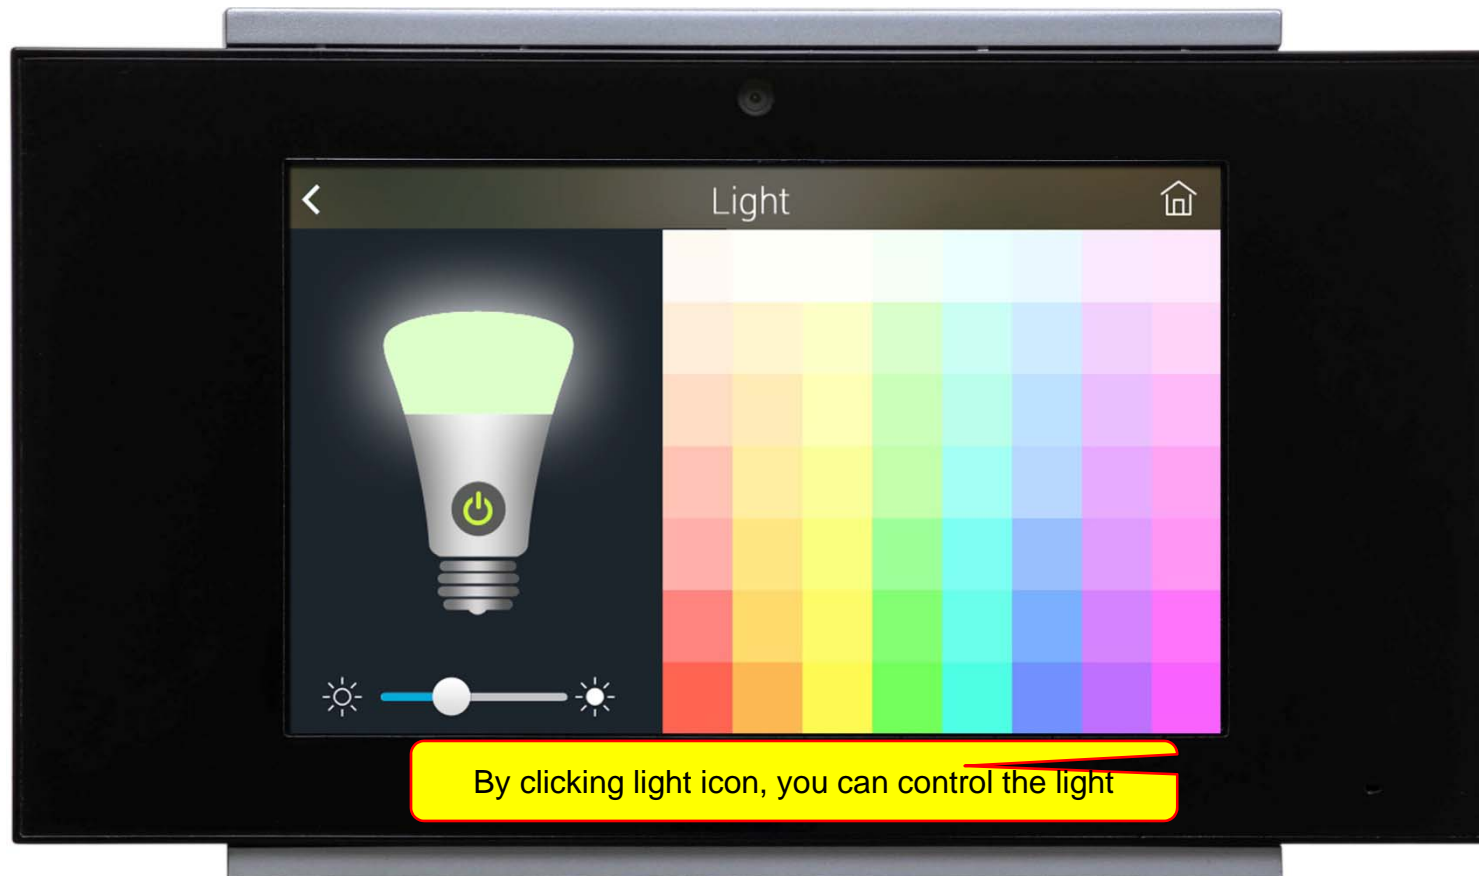

Short Cut View

Zone View

Camera Live View

Recent Call View

Contact View

Keypad View

Action Mode View

Favorite Call View

Zone Setting

Add Contact

Video Call View

Light Control

Thermostat

Action View

Mode View

Alert View