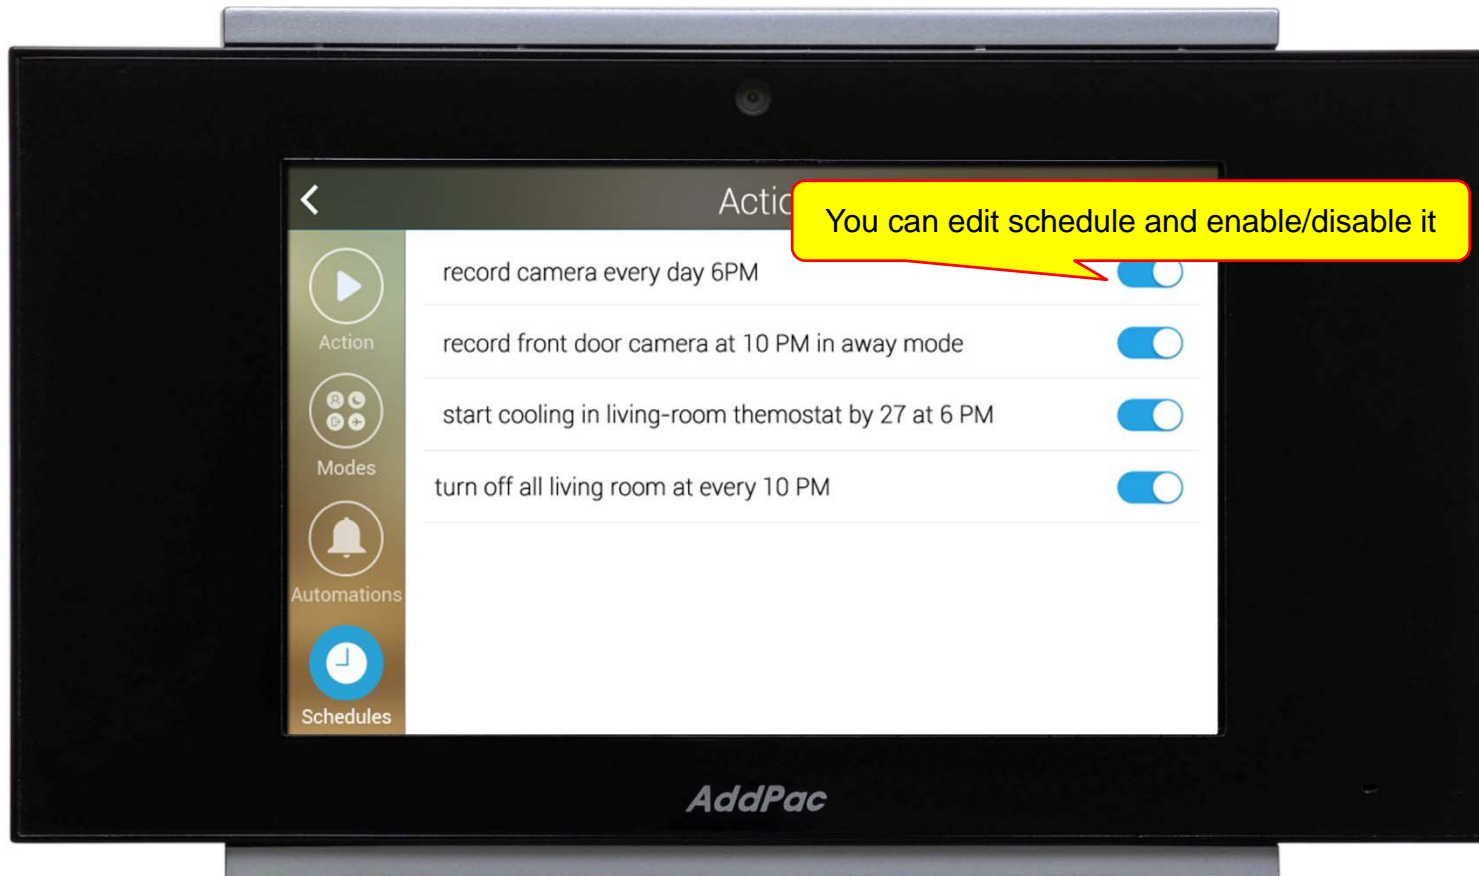

Schedule View