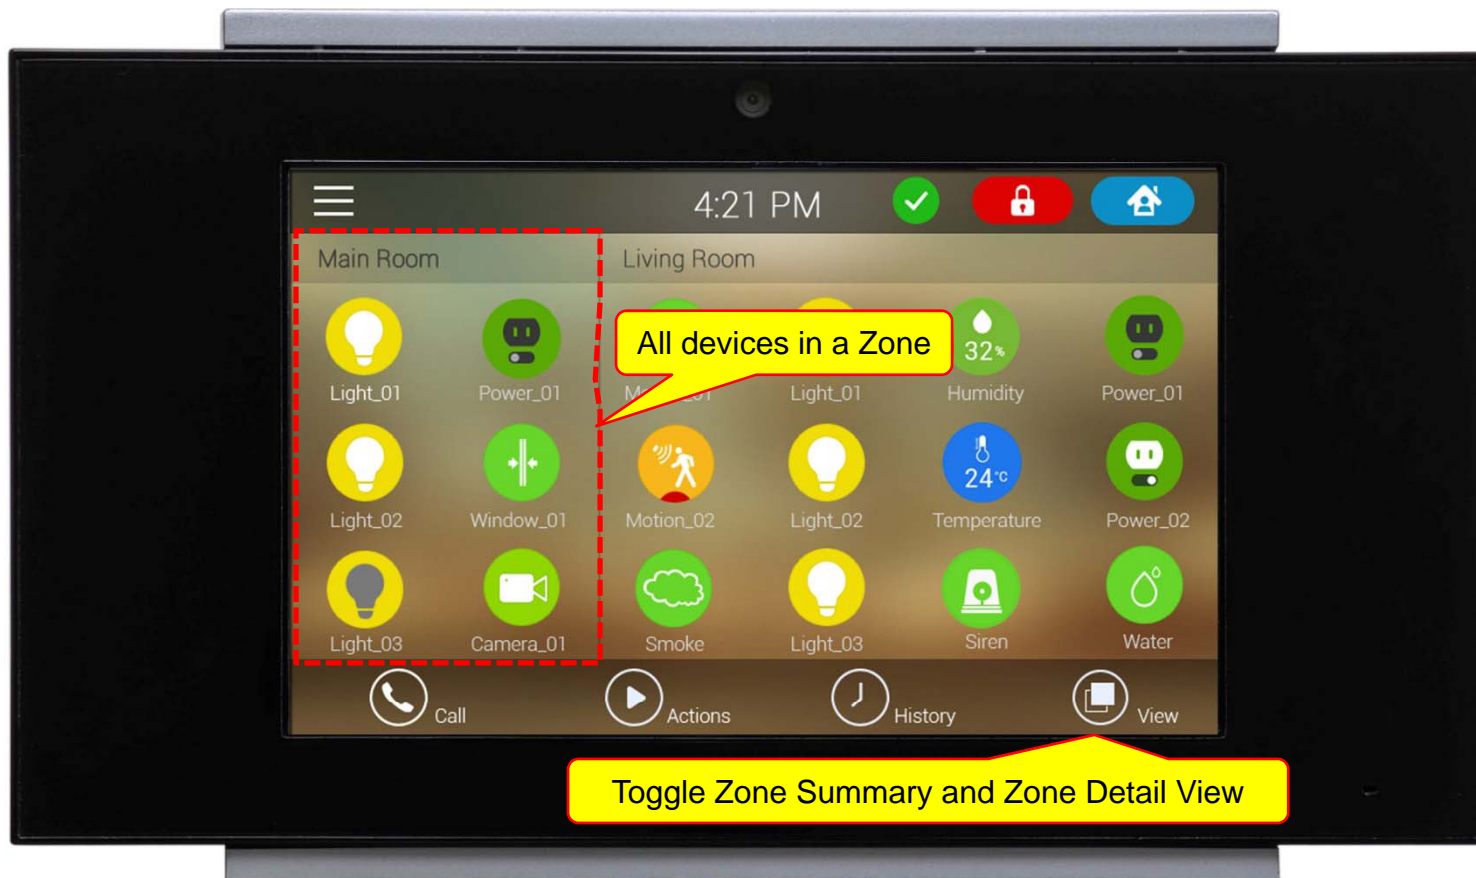

SIP Video Call Flow

Door Open Flow

UI examples Lists

- Main View (Zone Summary)
- Armed Mode (Away, Stay, Night)
- Short View
- Zone View
- Zone Setting and Configuration
- IP Camera View Mode (Home, Outside Home)
- Call View (Favorite Call, Recent Call, Phone Book, etc)
- Video Call View
- Sensor Control View (Ex: Light Control, Thermostat, etc)
- Sensor Control View (Action, Mode, Alert, etc)

Main View (H/A Mode)

Main View (ARM Mode)

Main View (Zone Summary)

Main View (Zone Summary)

Main View (Zone Summary)

Main View (Zone Summary)

Main View (Zone Detail)

Main View (Zone Detail)

Short Cut View

Zone View

Camera Live View

Recent Call View

Contact View

Keypad View

Action Mode View

Favorite Call View

Zone Setting

Add Contact

Video Call View

Light Control

Thermostat

Action View

Mode View

Alert View