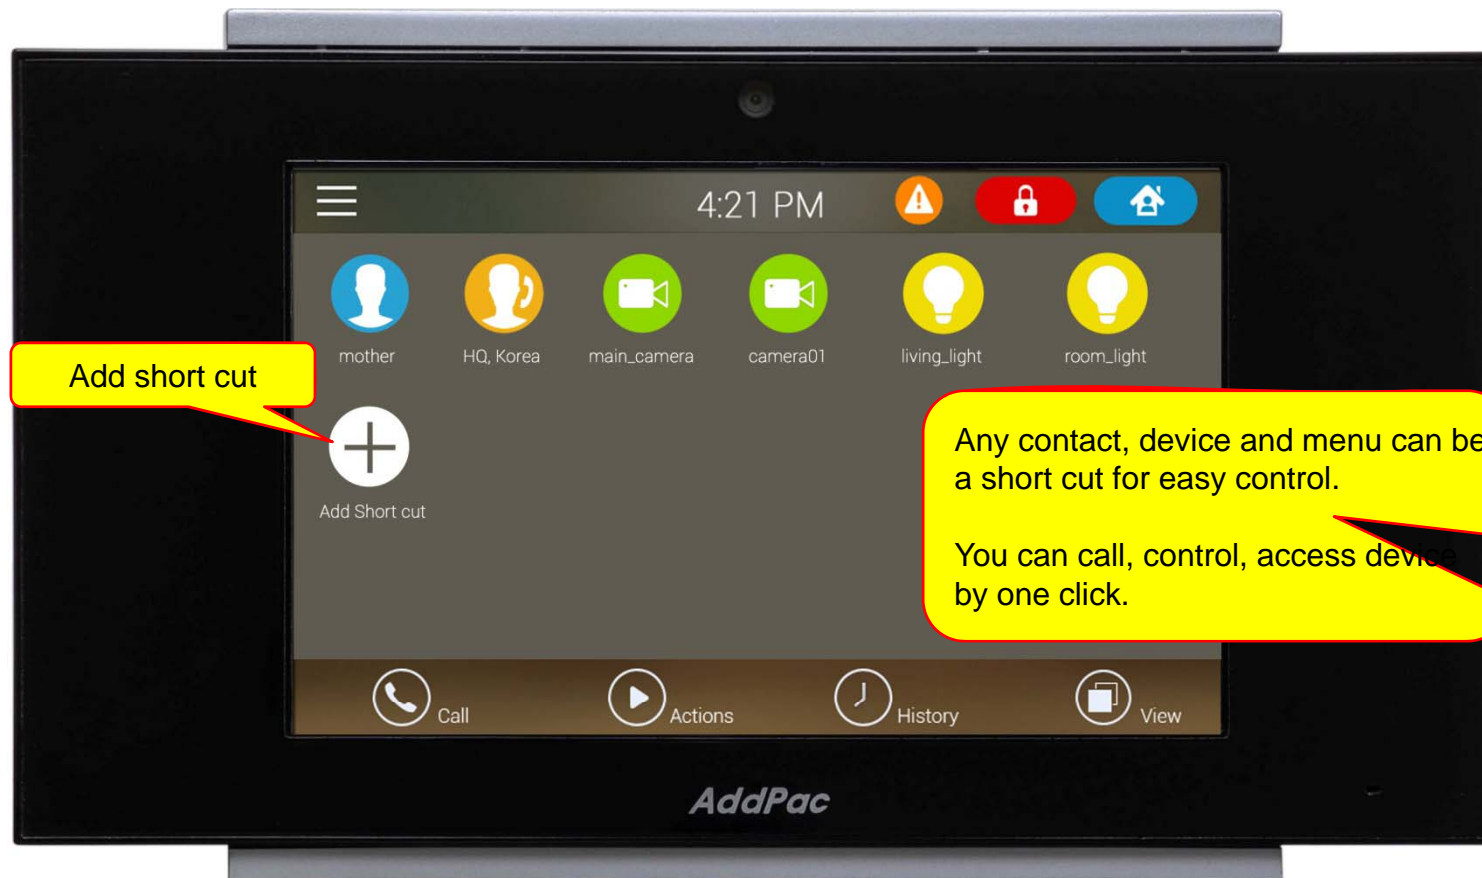

SIP Video Call Flow

Door Open Flow

UI examples Lists

- Main View (Zone Summary)
- Armed Mode (Away, Stay, Night)
- Short View
- Zone View
- Zone Setting and Configuration
- IP Camera View Mode (Home, Outside Home)
- Call View (Favorite Call, Recent Call, Phone Book, etc)
- Video Call View
- Sensor Control View (Ex: Light Control, Thermostat, etc)
- Sensor Control View (Action, Mode, Alert, etc)

Main View (H/A Mode)

Main View (ARM Mode)

Main View (Zone Summary)

Main View (Zone Summary)

Main View (Zone Summary)

Main View (Zone Summary)

Main View (Zone Detail)

Main View (Zone Detail)

Short Cut View

Zone View

Camera Live View

Recent Call View

Contact View

Keypad View

Action Mode View

Favorite Call View