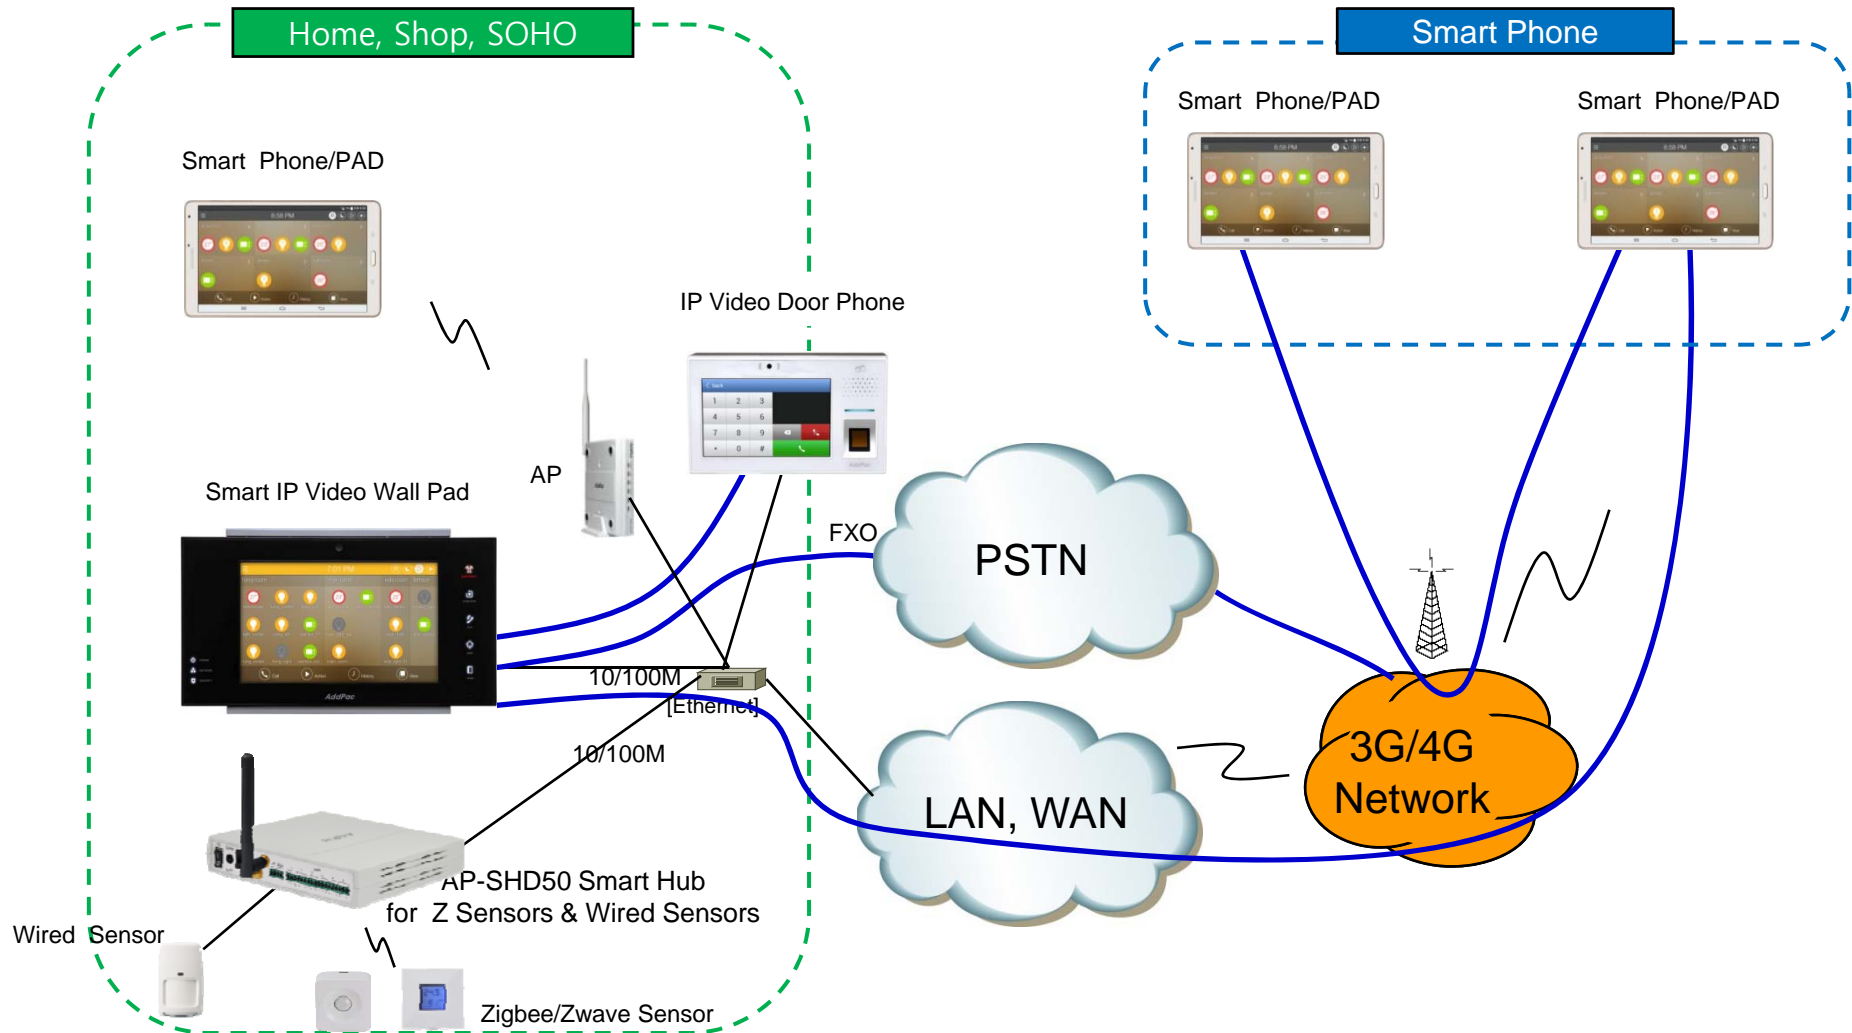

AP-VWP100

Smart IP Video Wall PAD

High Performance IP Video Wall PAD Solution

Graphic User Interface (example)

AddPac

AddPac Technology

2014, Sales and Marketing

Contents

- AP-VWP100 Network Service Diagram
- AP-VWP100 SIP Register Diagram
- AP-VWP100 SIP Video Call Flow Diagram
- UI Design (examples)

AP-VWP100 Network Service Diagram

SIP Register

Smart Home Application Register to AP-VWP100

SIP Video Call Flow

Door Open Flow

UI examples Lists

- Main View (Zone Summary)
- Armed Mode (Away, Stay, Night)
- Short View
- Zone View
- Zone Setting and Configuration
- IP Camera View Mode (Home, Outside Home)
- Call View (Favorite Call, Recent Call, Phone Book, etc)
- Video Call View
- Sensor Control View (Ex: Light Control, Thermostat, etc)
- Sensor Control View (Action, Mode, Alert, etc)