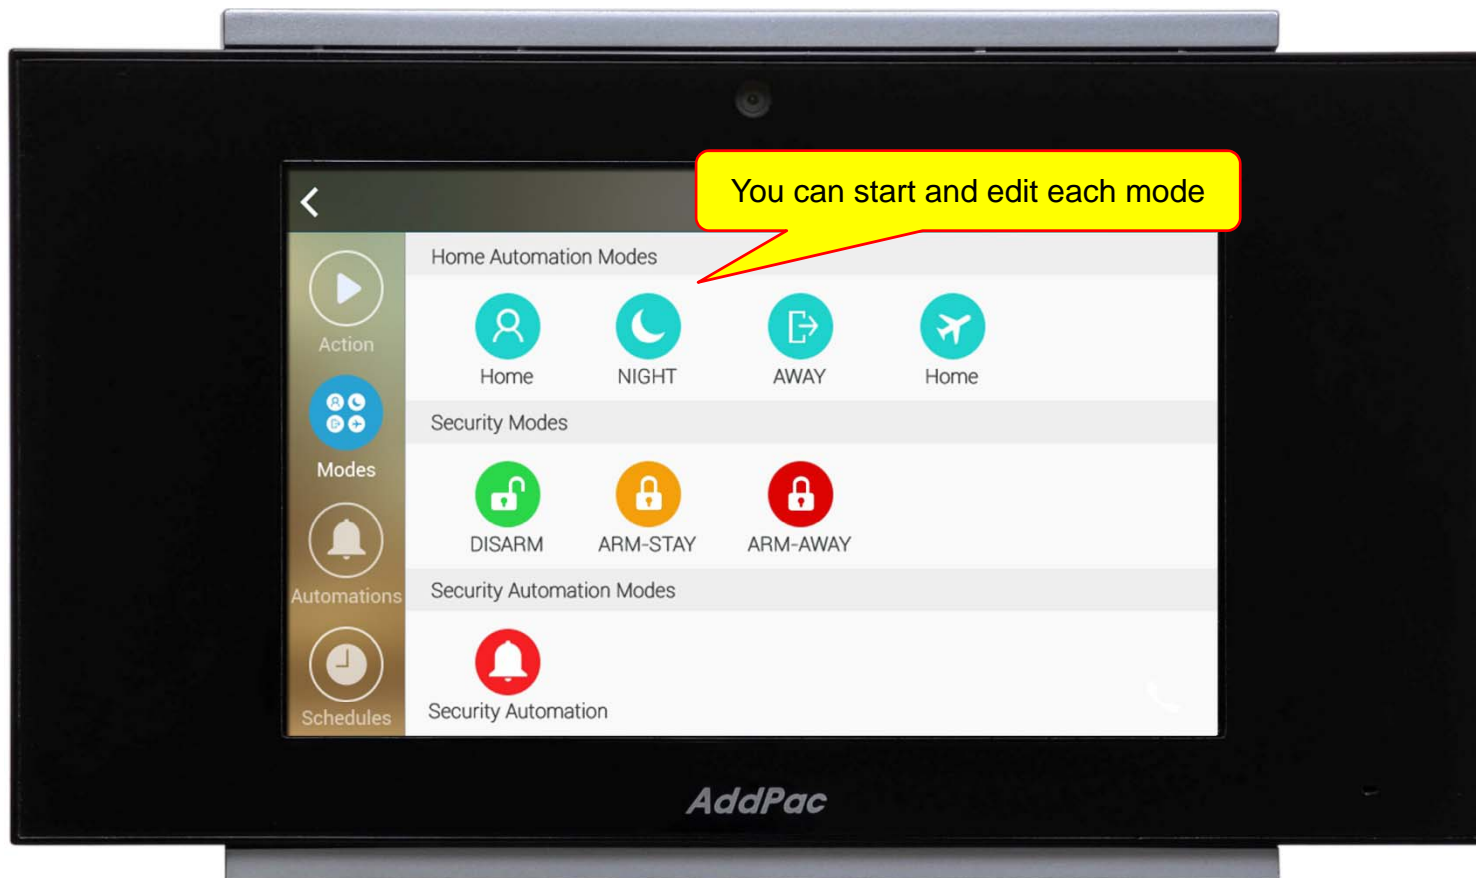

SIP Video Call Flow

Door Open Flow

UI examples Lists

- Main View (Zone Summary)
- Armed Mode (Away, Stay, Night)
- Short View
- Zone View
- Zone Setting and Configuration
- IP Camera View Mode (Home, Outside Home)
- Call View (Favorite Call, Recent Call, Phone Book, etc)
- Video Call View
- Sensor Control View (Ex: Light Control, Thermostat, etc)
- Sensor Control View (Action, Mode, Alert, etc)

Short Cut View

Zone View

Camera Live View

Recent Call View

Contact View

Keypad View

Action Mode View

Favorite Call View

Zone Setting

Add Contact

Video Call View

Light Control

Thermostat

Action View

Mode View

Alert View