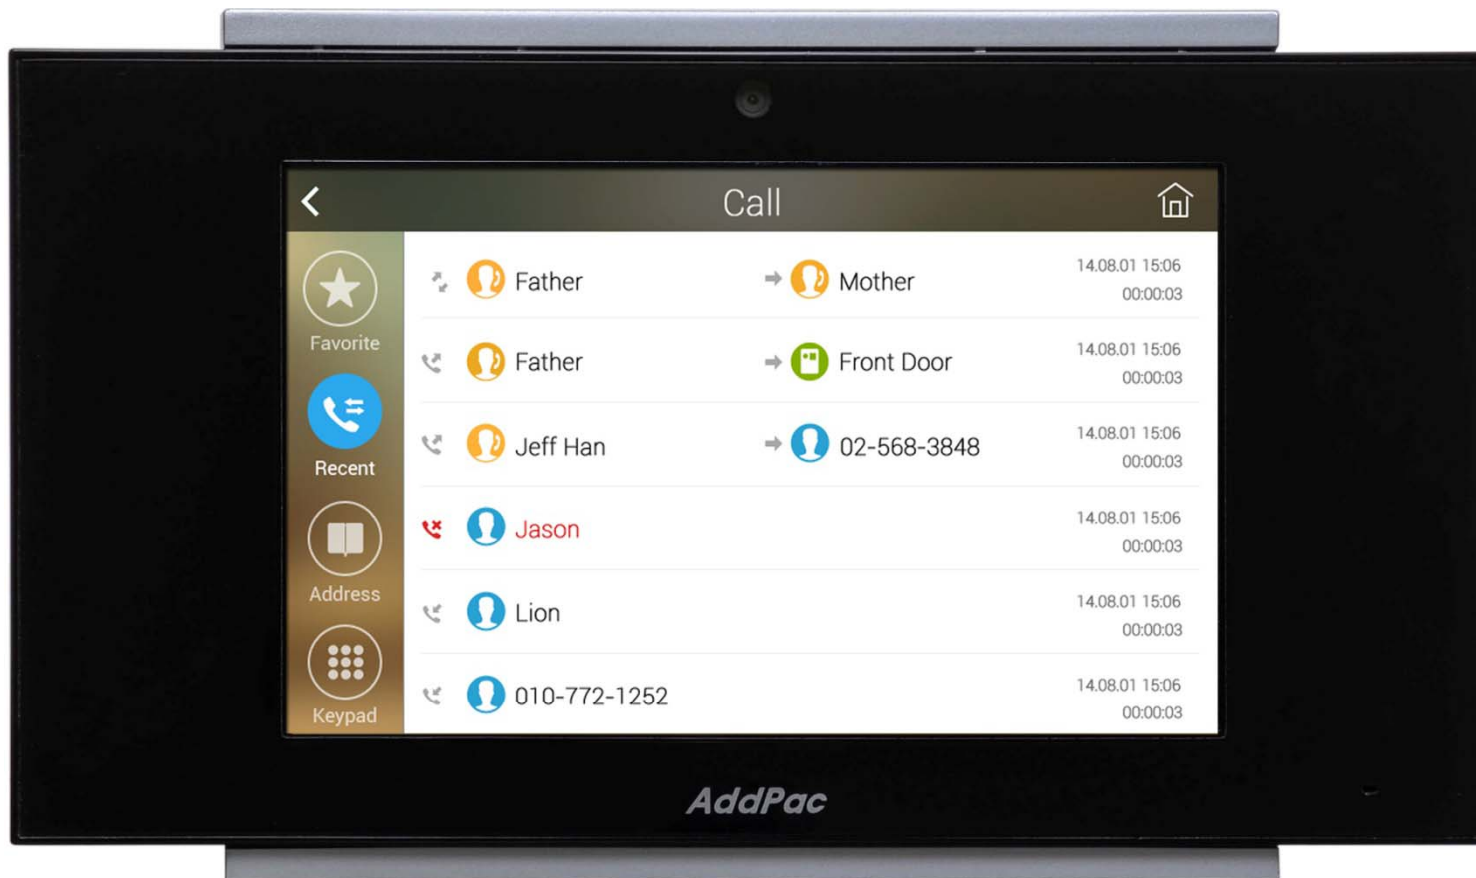

SIP Video Call Flow

Door Open Flow

UI examples Lists

- Main View (Zone Summary)
- Armed Mode (Away, Stay, Night)
- Short View
- Zone View
- Zone Setting and Configuration
- IP Camera View Mode (Home, Outside Home)
- Call View (Favorite Call, Recent Call, Phone Book, etc)
- Video Call View
- Sensor Control View (Ex: Light Control, Thermostat, etc)
- Sensor Control View (Action, Mode, Alert, etc)

Main View (H/A Mode)

Main View (ARM Mode)

Main View (Zone Summary)

Main View (Zone Summary)

Main View (Zone Summary)

Main View (Zone Summary)

Main View (Zone Detail)

Main View (Zone Detail)

Short Cut View

Zone View

Camera Live View

Recent Call View

Contact View

Keypad View

Action Mode View

Favorite Call View

Zone Setting

Add Contact

Video Call View

Light Control

Thermostat

Action View

Mode View

Alert View