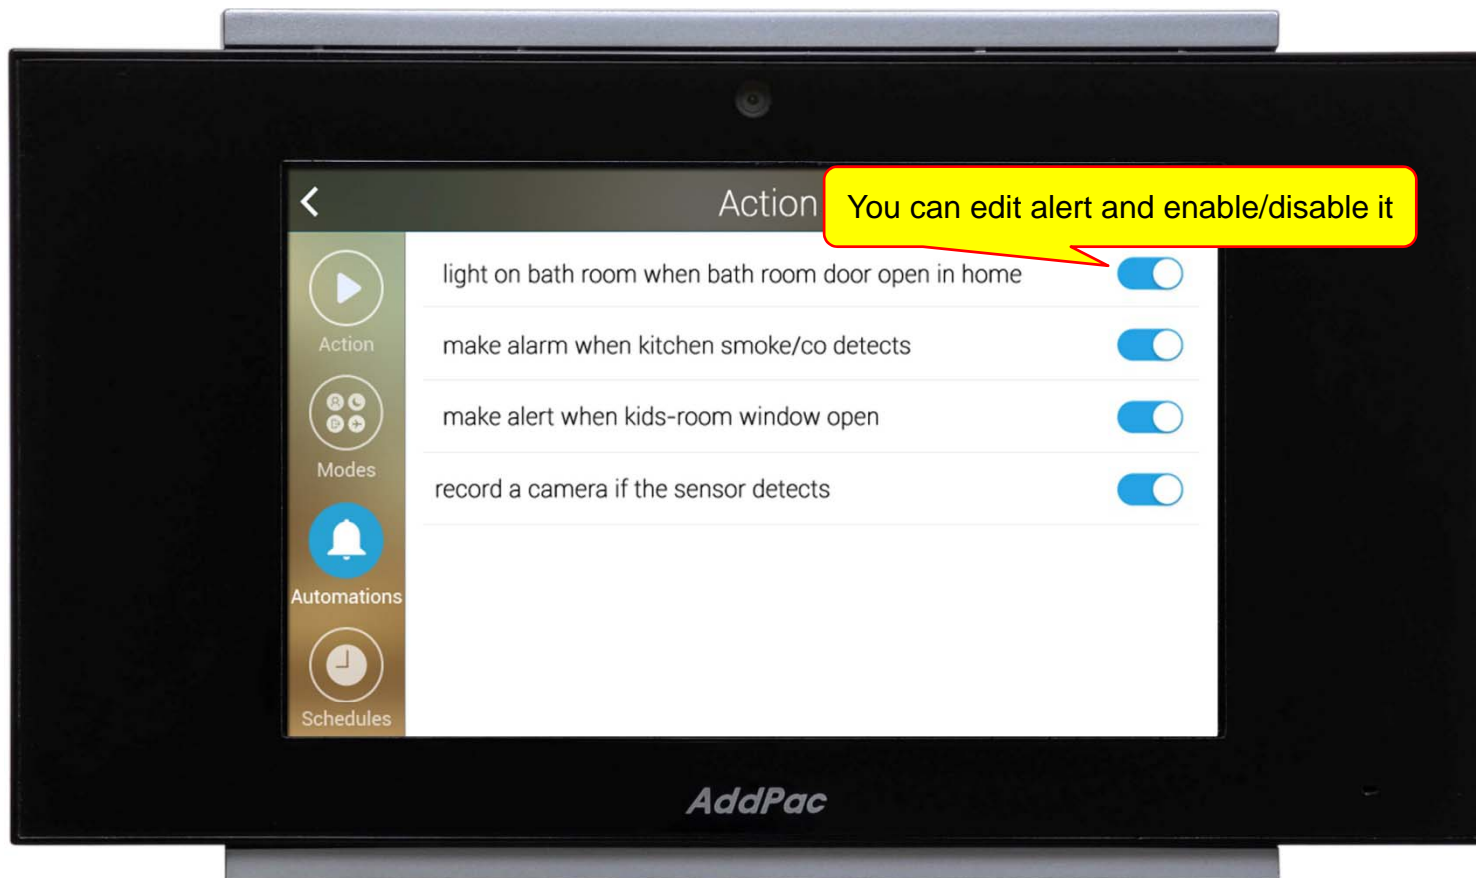

SIP Video Call Flow

Door Open Flow

UI examples Lists

- Main View (Zone Summary)
- Armed Mode (Away, Stay, Night)
- Short View
- Zone View
- Zone Setting and Configuration
- IP Camera View Mode (Home, Outside Home)
- Call View (Favorite Call, Recent Call, Phone Book, etc)
- Video Call View
- Sensor Control View (Ex: Light Control, Thermostat, etc)
- Sensor Control View (Action, Mode, Alert, etc)

Short Cut View

Zone View

Camera Live View

Recent Call View

Contact View

Keypad View

Action Mode View

Favorite Call View

Zone Setting

Add Contact

Video Call View

Light Control

Thermostat

Action View

Mode View

Alert View