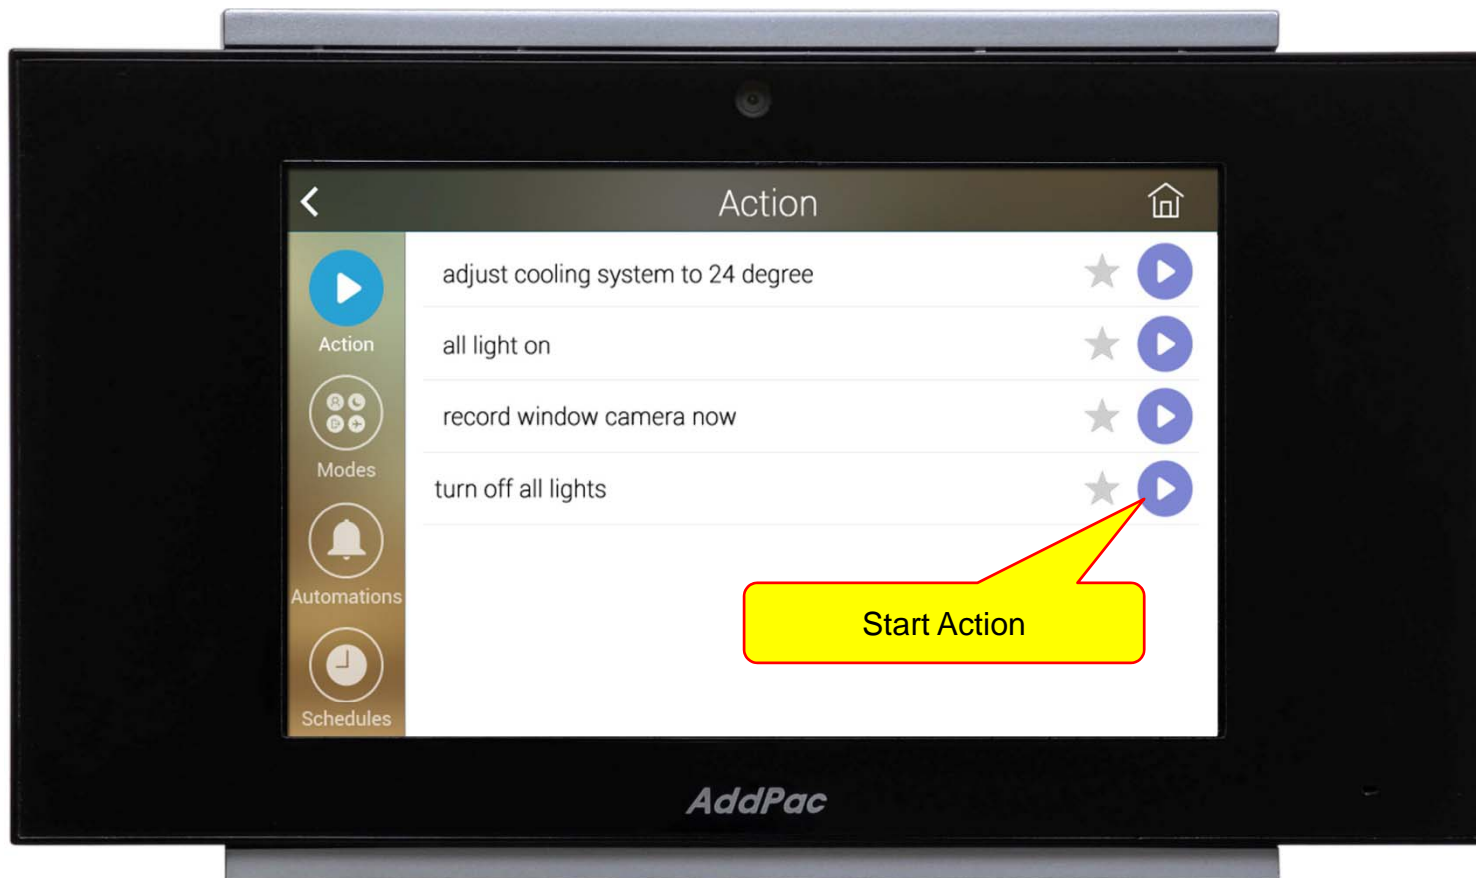

Short Cut View

Zone View

Camera Live View

Recent Call View

Contact View

Keypad View

Action Mode View

Favorite Call View

Zone Setting

Add Contact

Video Call View

Light Control

Thermostat

Action View

Mode View

Alert View