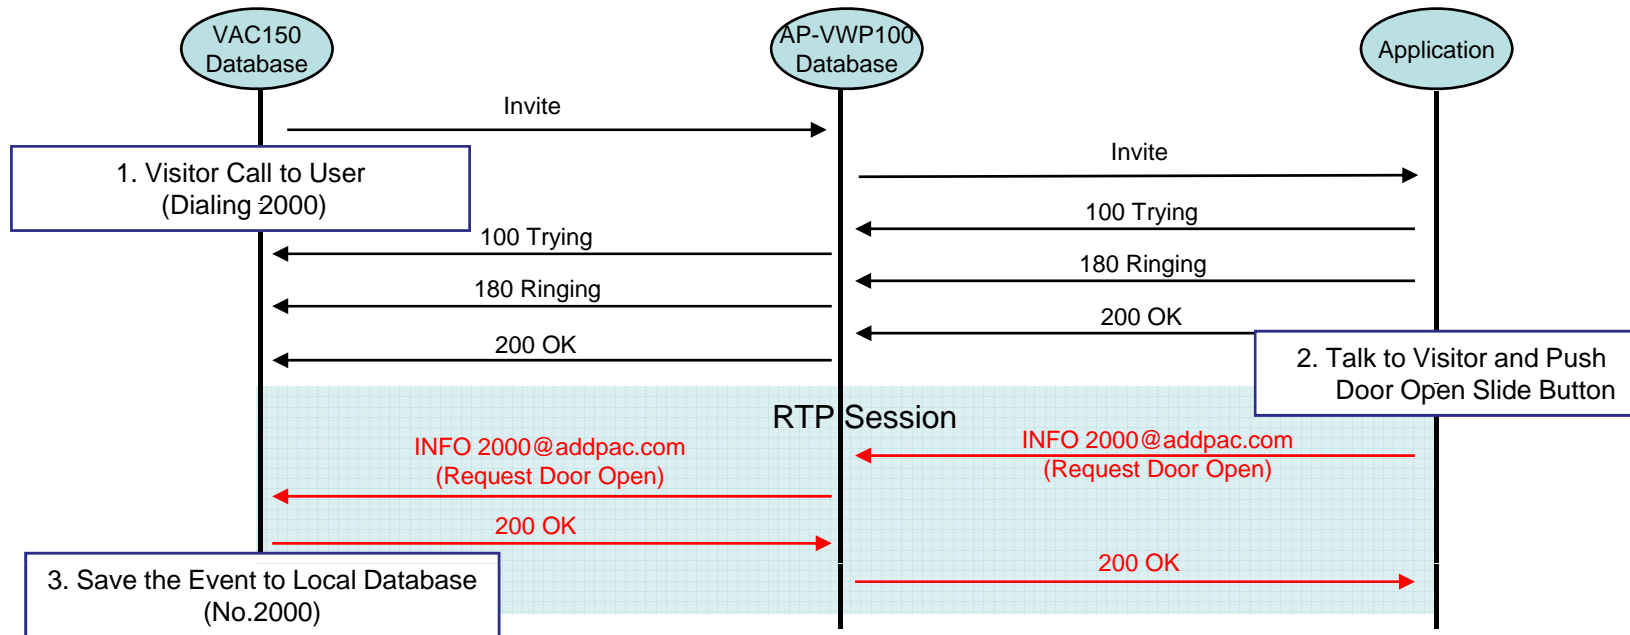

- AP-VWP100 Network Service Diagram
- AP-VWP100 SIP Register Diagram
- AP-VWP100 SIP Video Call Flow Diagram
- UI Design (examples)

AP-VWP100 Network Service Diagram

SIP Register

Smart Home Application Register to AP-VWP100

SIP Video Call Flow

Door Open Flow

UI examples Lists

- Main View (Zone Summary)
- Armed Mode (Away, Stay, Night)
- Short View
- Zone View
- Zone Setting and Configuration
- IP Camera View Mode (Home, Outside Home)
- Call View (Favorite Call, Recent Call, Phone Book, etc)
- Video Call View
- Sensor Control View (Ex: Light Control, Thermostat, etc)
- Sensor Control View (Action, Mode, Alert, etc)

Main View (H/A Mode)

Main View (ARM Mode)

Main View (Zone Summary)

Main View (Zone Summary)

Main View (Zone Summary)

Main View (Zone Summary)

Main View (Zone Detail)

Main View (Zone Detail)

Short Cut View

Zone View

Camera Live View

Recent Call View

Contact View

Keypad View

Action Mode View

Favorite Call View