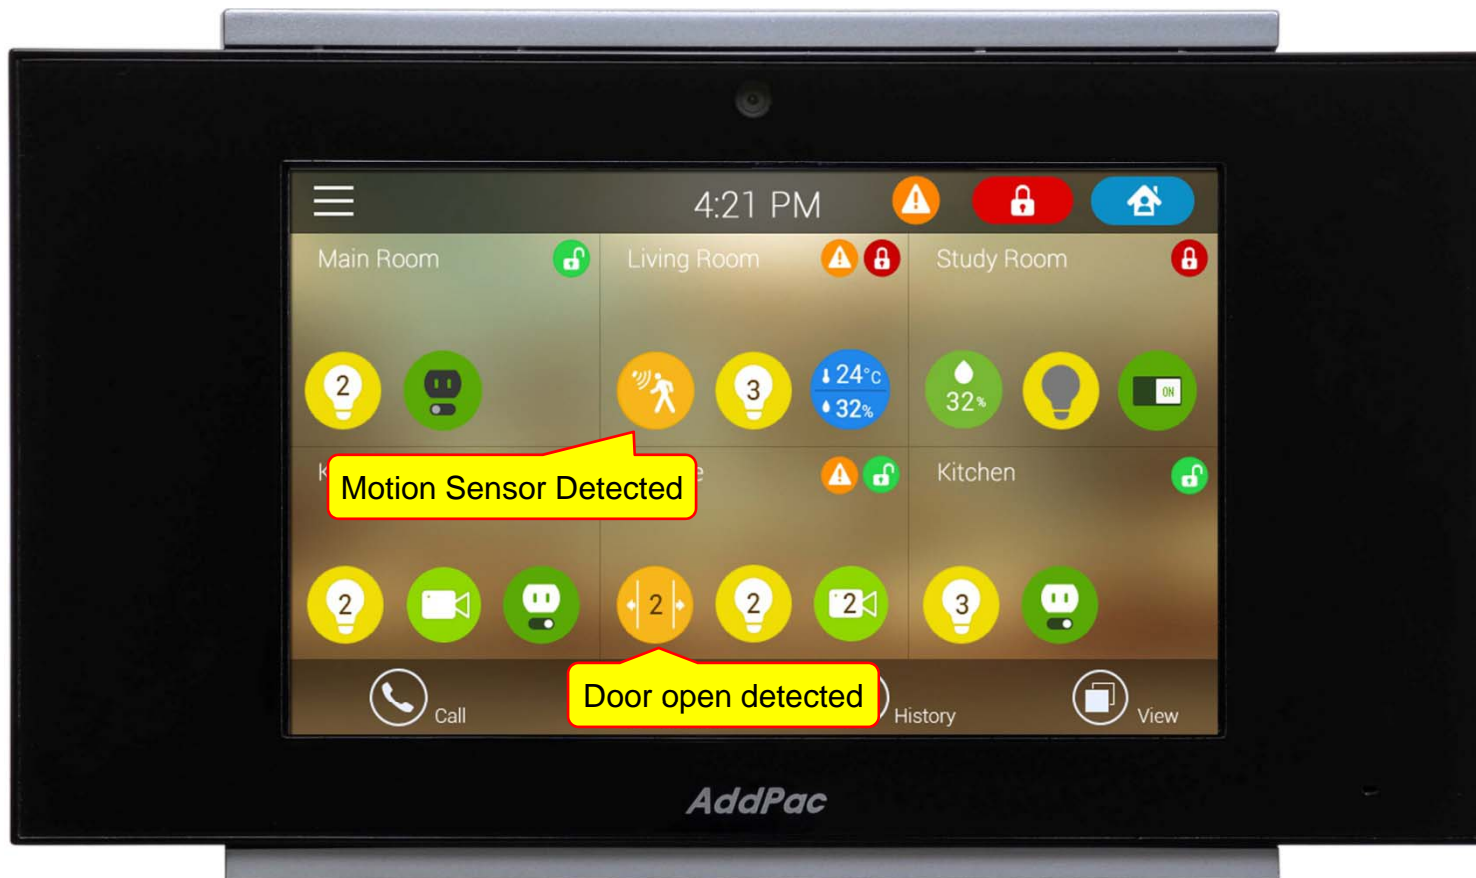

AP-VWP100

Smart IP Video Wall PAD

High Performance IP Video Wall PAD Solution

Graphic User Interface (example)

AddPac

AddPac Technology

2014, Sales and Marketing

Contents

SIP Video Call Flow

Door Open Flow

UI examples Lists

- Main View (Zone Summary)
- Armed Mode (Away, Stay, Night)
- Short View
- Zone View
- Zone Setting and Configuration
- IP Camera View Mode (Home, Outside Home)
- Call View (Favorite Call, Recent Call, Phone Book, etc)
- Video Call View
- Sensor Control View (Ex: Light Control, Thermostat, etc)
- Sensor Control View (Action, Mode, Alert, etc)

Main View (H/A Mode)

Main View (ARM Mode)

Main View (Zone Summary)

Main View (Zone Summary)

Main View (Zone Summary)

Main View (Zone Summary)

Main View (Zone Detail)

Main View (Zone Detail)

Short Cut View

Zone View

Camera Live View

Recent Call View

Contact View

Keypad View

Action Mode View

Favorite Call View