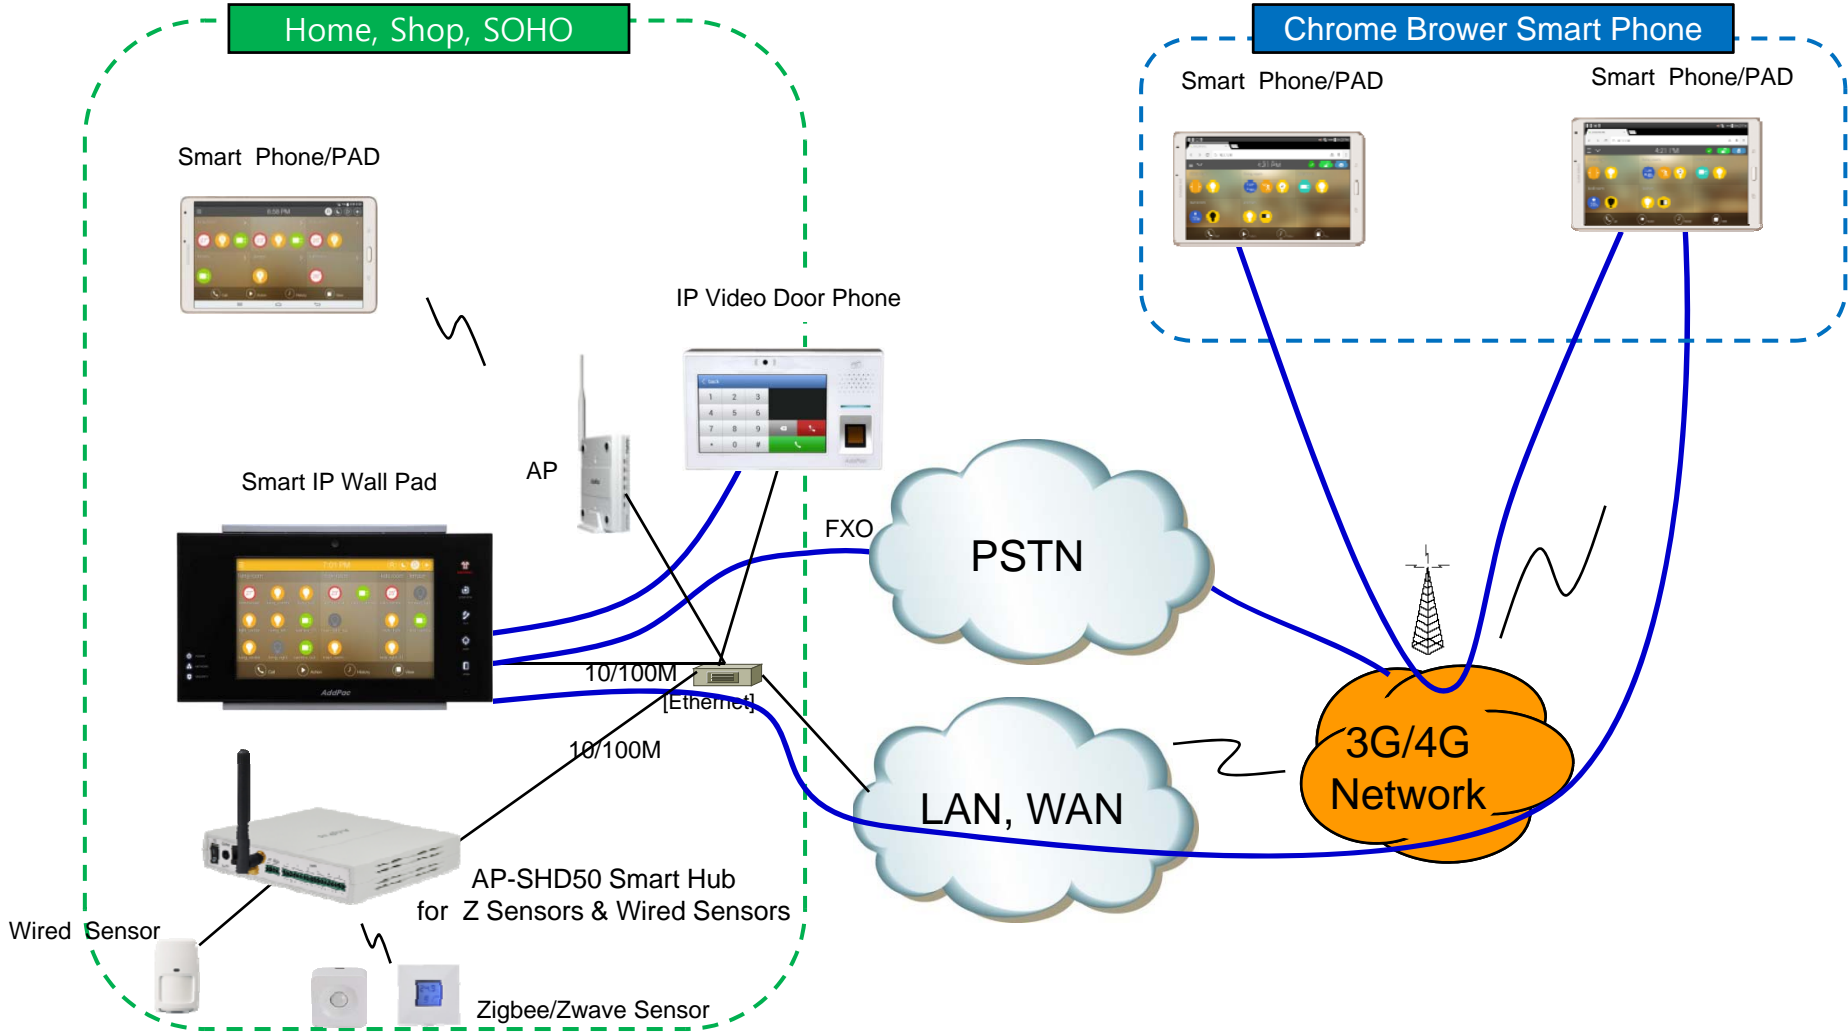

Chrome Browser based Smart Home Software Control

AddPac

AddPac Technology

2015, Sales and Marketing

www.addpac.com

Contents

- Network Service Diagram
- Chrome OS Support : MS-Windows, Android, IOS
- Chrome Browser based Restrict Smart Home Service
- Android/IOS APP. based Smart Home Service
- Comparison Table Between Chrome Browser and Android/IOS APP.
- Chrome Browser UI Design (examples)

Network Service Diagram

Chrome Browser Restrict Service

- Main View (Zone Summary)
- Armed Mode (Away, Stay, Night)
- Short View
- Zone View
- Zone Setting and Configuration
- Sensor Control View (Ex: Light Control, Thermostat, etc)
- Sensor Control View (Action, Mode, Alert, etc)

Android/IOS APP. based Smart Home Service

- Main View (Zone Summary)
- Armed Mode (Away, Stay, Night)
- Short View
- Zone View
- Zone Setting and Configuration
- IP Camera View Mode (Home, Outside Home)
- Call View (Favorite Call, Recent Call, Phone Book, etc)
- Video Call View
- Sensor Control View (Ex: Light Control, Thermostat, etc)
- Sensor Control View (Action, Mode, Alert, etc)

Comparison Table

Service	General Chrome Browser	AddPac Android/IOS APP.
Smart Hub Control for Sensor Devices	Main View (Zone Summary) Armed Mode (Away, Stay, Night) Short View Zone View Zone Setting and Configuration Sensor Control View (Ex: Light Control, Thermostat, etc) Sensor Control View (Action, Mode, Alert, etc)	Main View (Zone Summary) Armed Mode (Away, Stay, Night) Short View Zone View Zone Setting and Configuration Sensor Control View (Ex: Light Control, Thermostat, etc) Sensor Control View (Action, Mode, Alert, etc)
SIP Call Control Service	Not Support	Call View (Favorite Call, Recent Call, Phone Book, etc) Video Call View
RTSP based IP Camera Service	Not Support	IP Camera View Mode (Home, Outside Home)