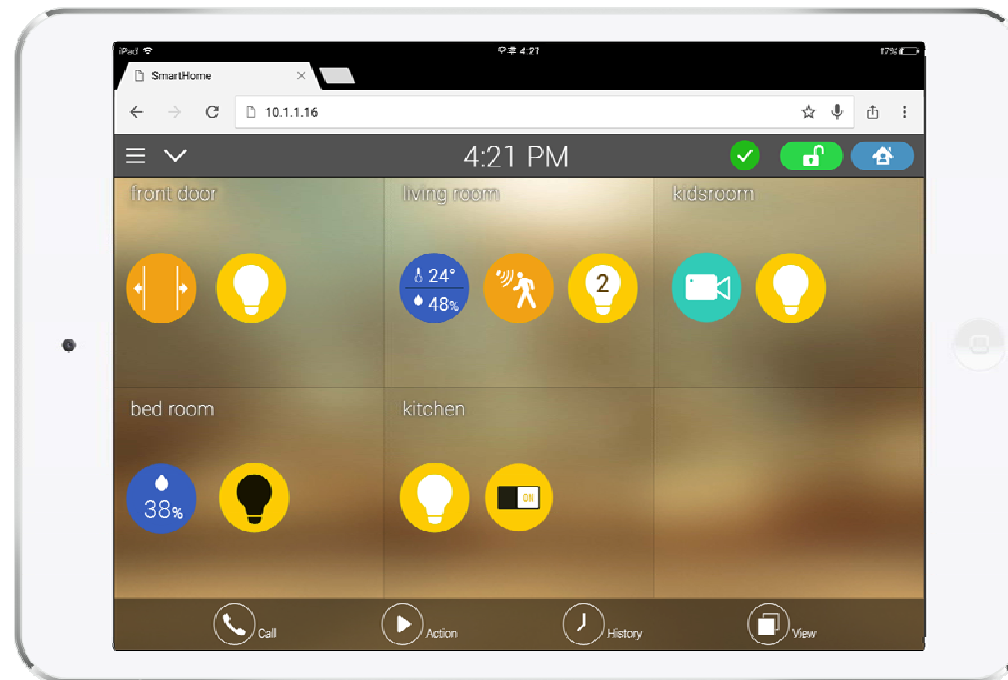

UI examples : Apple IOS Chrome