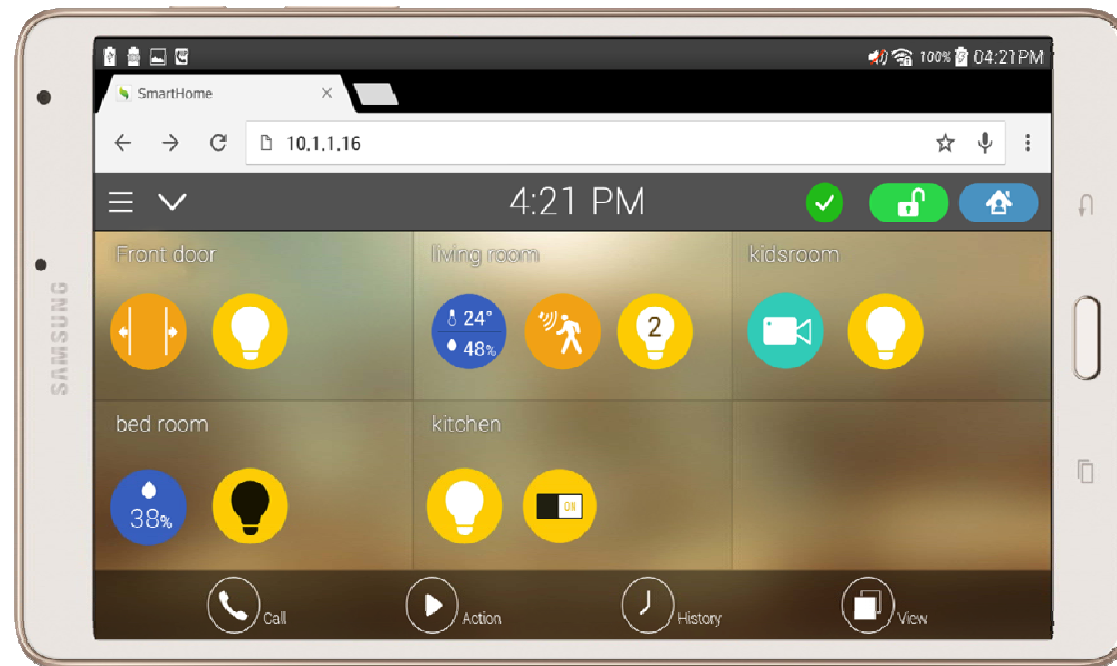

UI examples : Android Chrome