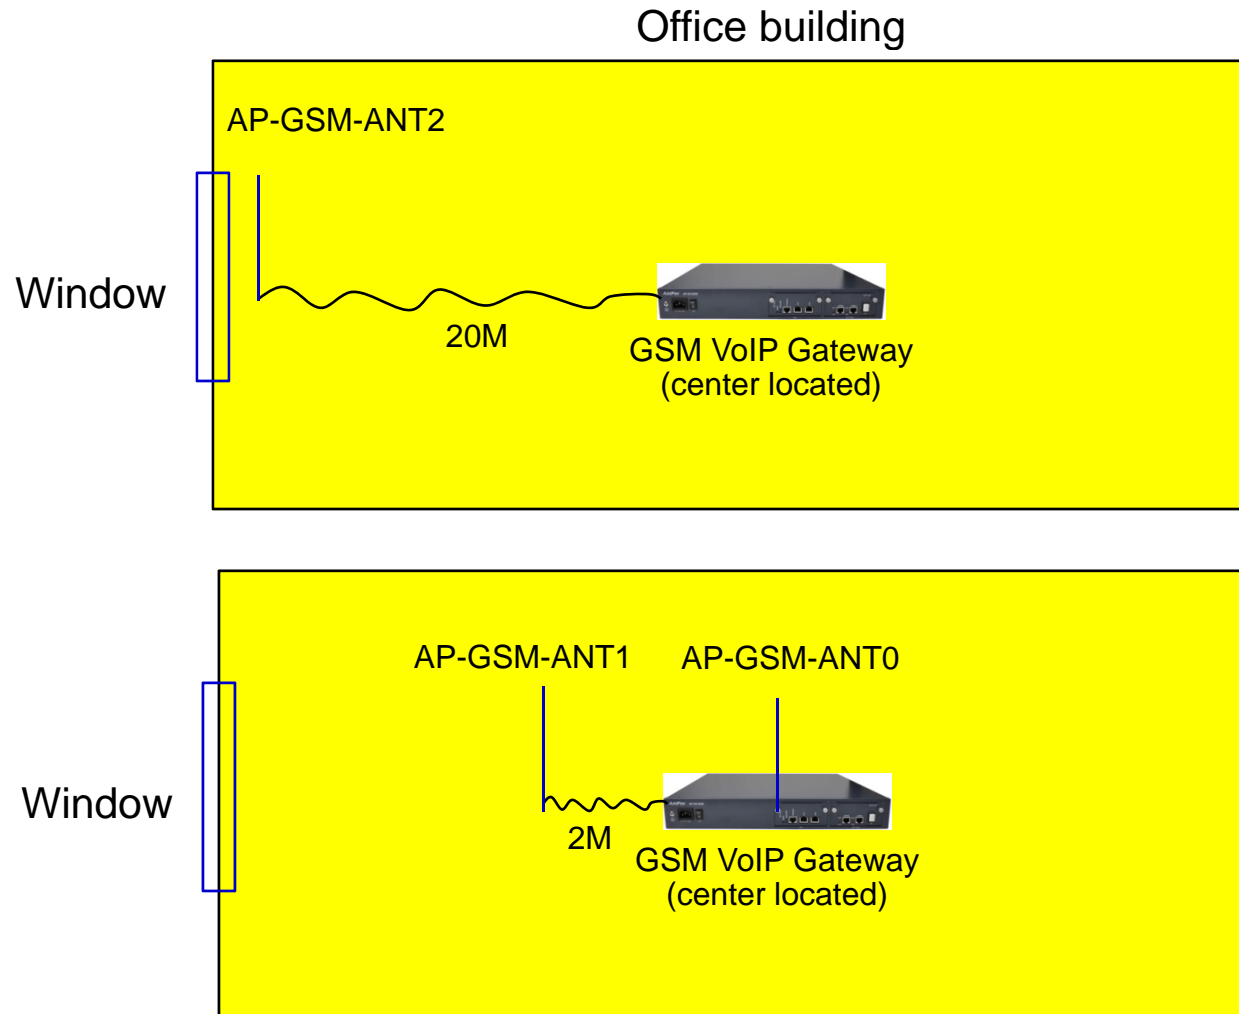

Long Cable Antenna Solution

AddPac

AddPac Technology

Sales and Marketing

www.addpac.com

Contents

- GSM Gateway Antenna
 - AP-GSM-ANT0
 - AP-GSM-ANT1
 - AP-GSM-ANT2
- GSM Gateway Antenna Comparison Pictures

GSM Gateway Antenna Comparison Table

| Model | AP-GSM-ANT0 | AP-GSM-ANT1 | AP-GSM-ANT2 |
|----------------------------------|---|---|---|
| |  |  |  |
| Antenna Signal Level (REG state) | -87db | -81db | -73db |
| Antenna Cable Length | N/A | 2M | 20M |
| Antenna Height | 108mm | 250mm | 345mm |
| Antenna Weight | 70g | 0.04Kg | 0.80Kg |

Antenna Signal Level Testing Environment

GSM Gateway Antenna Comparison Picture

AP-GSM-ANT0

AP-GSM-ANT1

AP-GSM-ANT2

GSM Gateway Antenna Comparison Picture

Thank you!

AddPac Technology Co., Ltd.
Sales and Marketing