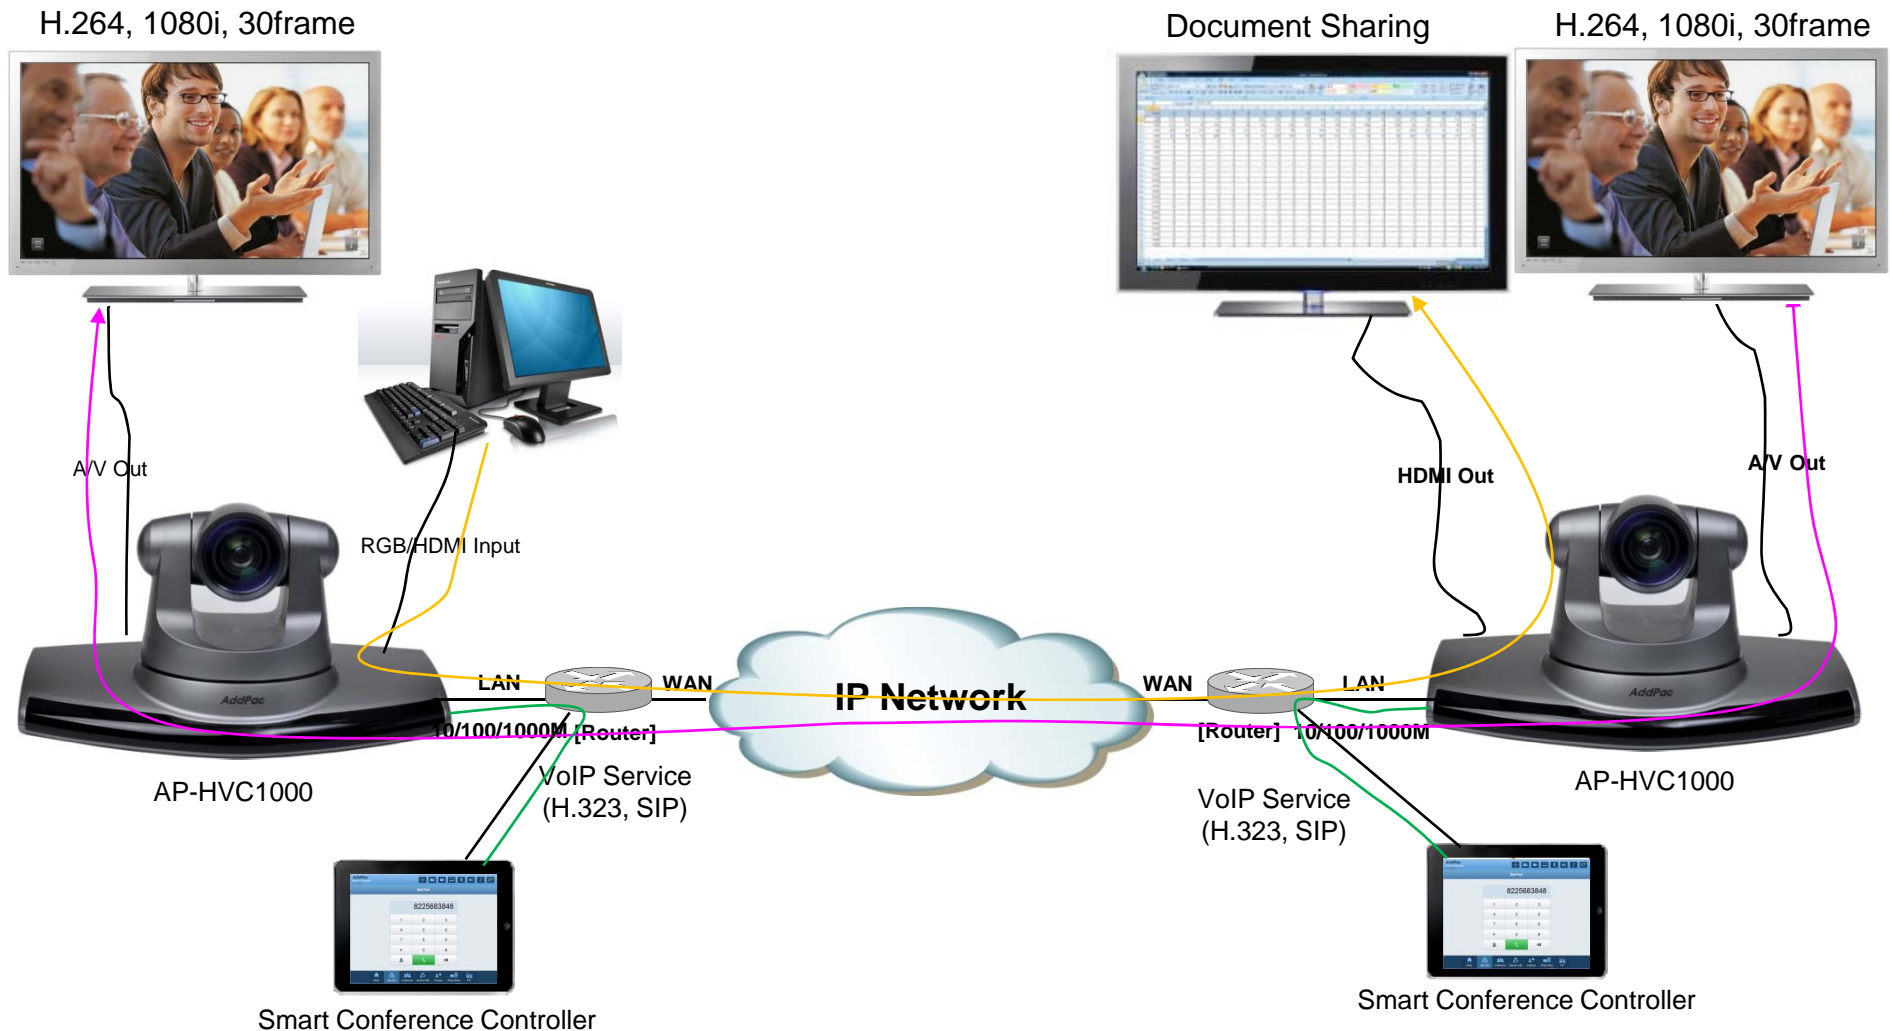

# Smart Video Conference Controller Solution

**AddPac**

**AddPac Technology**

Sales and Marketing

[www.addpac.com](http://www.addpac.com)

# Contents

- Smart Conference Controller Network Diagram
- Smart Conference Controller Overview
- Smart Conference Controller GUI Examples
  - Login Home
  - Dial Pad
  - Conference
  - Conference Party
  - Recent Calls
  - Contacts
  - Phone Books
  - Call Connected Control
  - Camera Control
  - Layout Control
  - Speaker Control
  - PTT (Push-to-Talk) Control
- HD Video Conference Devices

# Smart Conference Controller Overview

- Pure Web based Smart Controller for AddPac HD Video Conference System Control
- Support Various Web Brower
  - PC(or Notebook) based Internet Explorer, Chrome, etc
  - Android based Web Browser like as Galaxy Tab, etc
  - Safari Web Browser like as Apple IPAD, etc
- Landscape Orientation View Mode Optimized (Tab, IPAD)
- IP based Remote HD Video Conference Control using PC(or Notebook), Tab, PAD, etc Instead of legacy IrDA Remote Controller by OSD

# Smart Conference Controller Main Functions

Login Home

Phone Books

Dial Pad

Call Connected Control

Conference

Camera Control

Conference Party