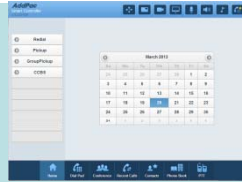

Smart Conference Controller Main Functions

Login Home