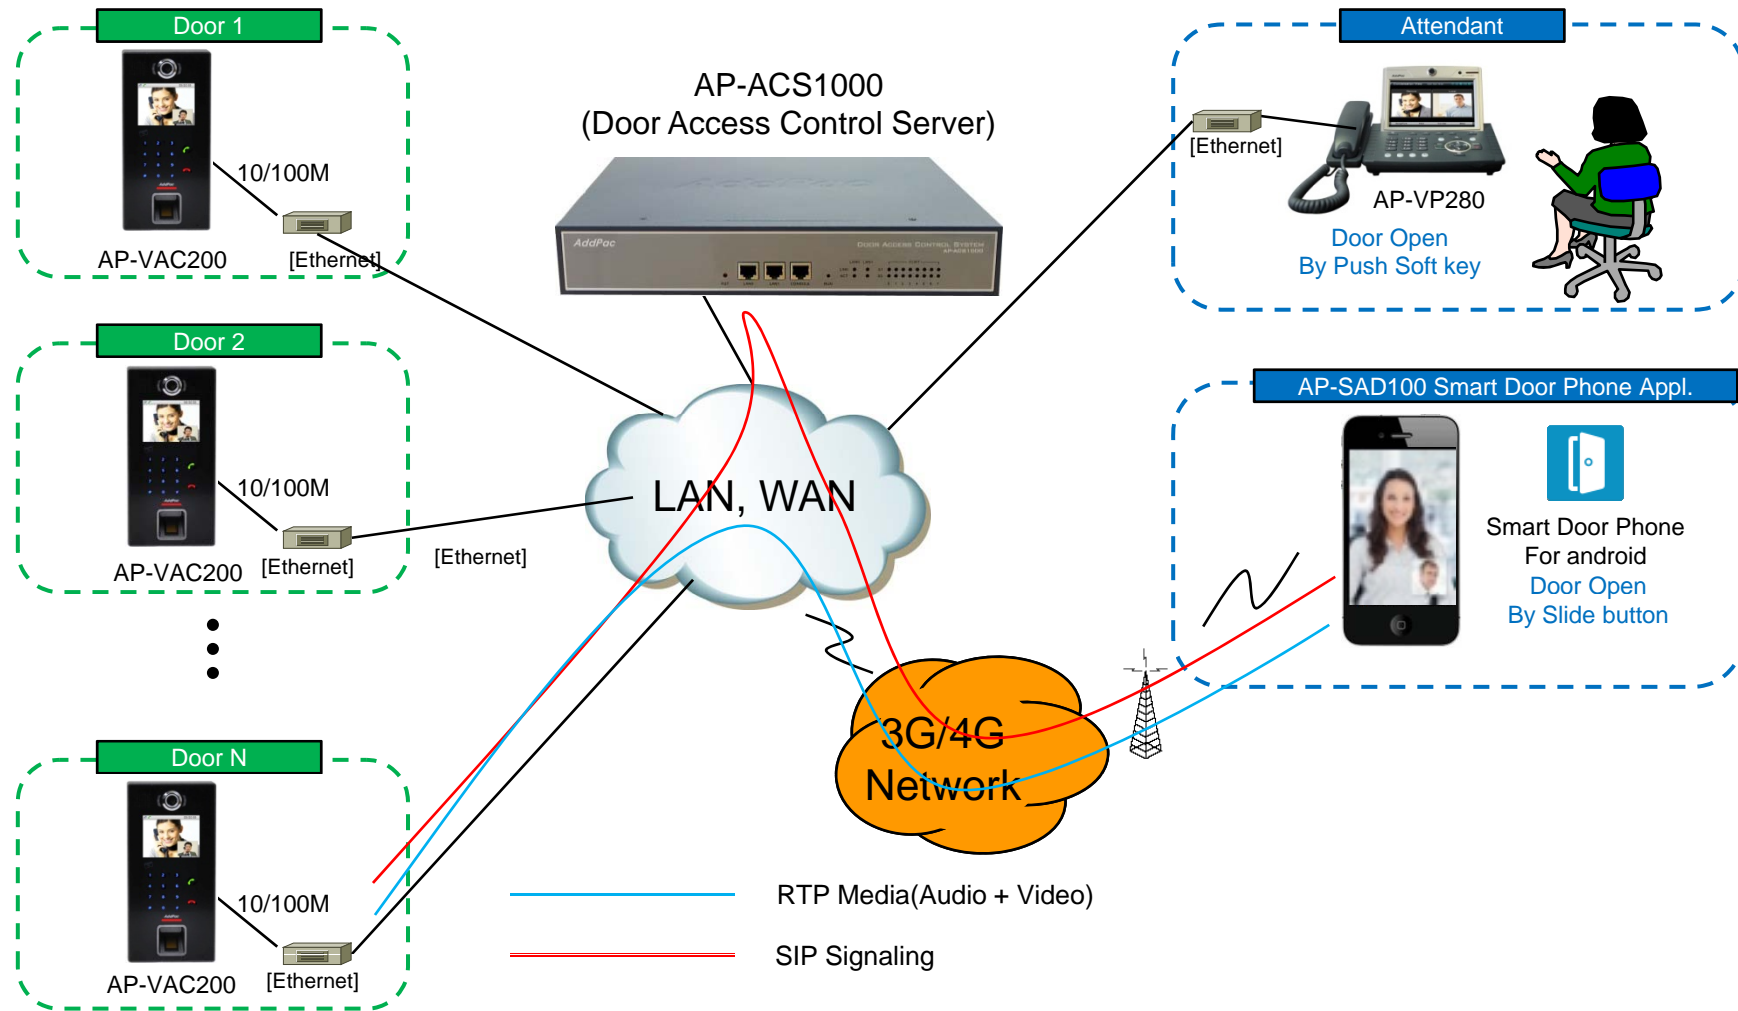

AP-SAD100 Network Service Diagram