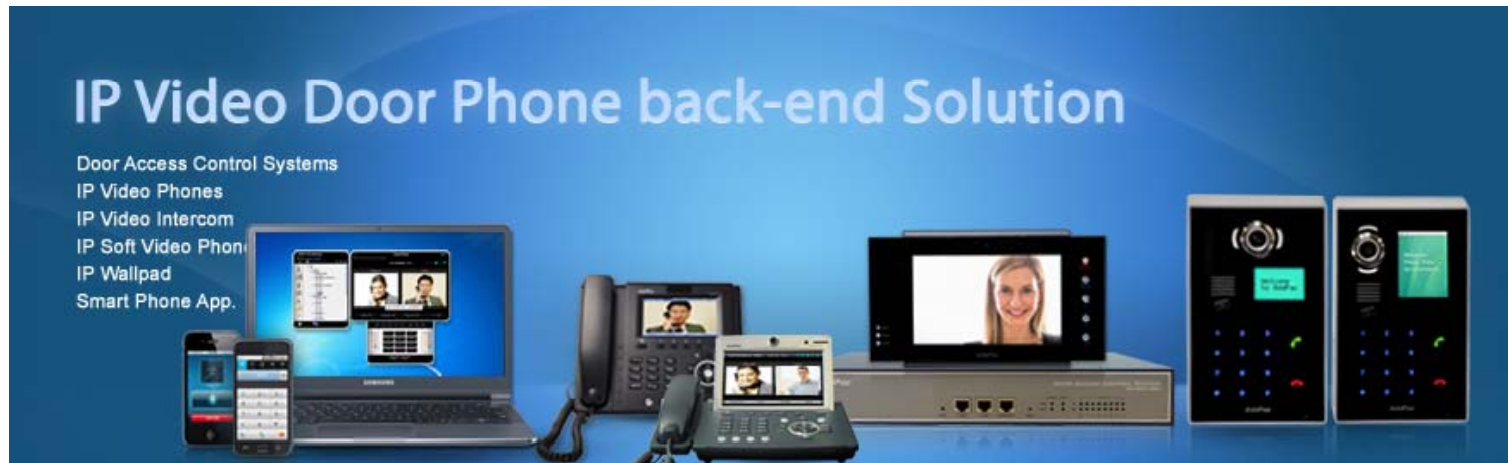

# Android Door Access Control Application for AddPac Video Door Phone (AP-SAD100)

**AddPac**

**AddPac Technology**

2014, Sales and Marketing

[www.addpac.com](http://www.addpac.com)

# AP-SAD100 Overview

- It supports receiving a video call from door side video door phone by visitor.
- It supports opening the door optionally with password.
- It supports making a video call to door side video door phone to see door side.
- It supports unidirectional video stream from door phone or bidirectional video stream to door phone optionally.
- It supports standard based SIP signaling protocol.
- It supports below voice and video codecs
  - Voice Codec : G.711ulaw/alaw, G.726
  - Video Codec : H.264, H.263. MPEG4