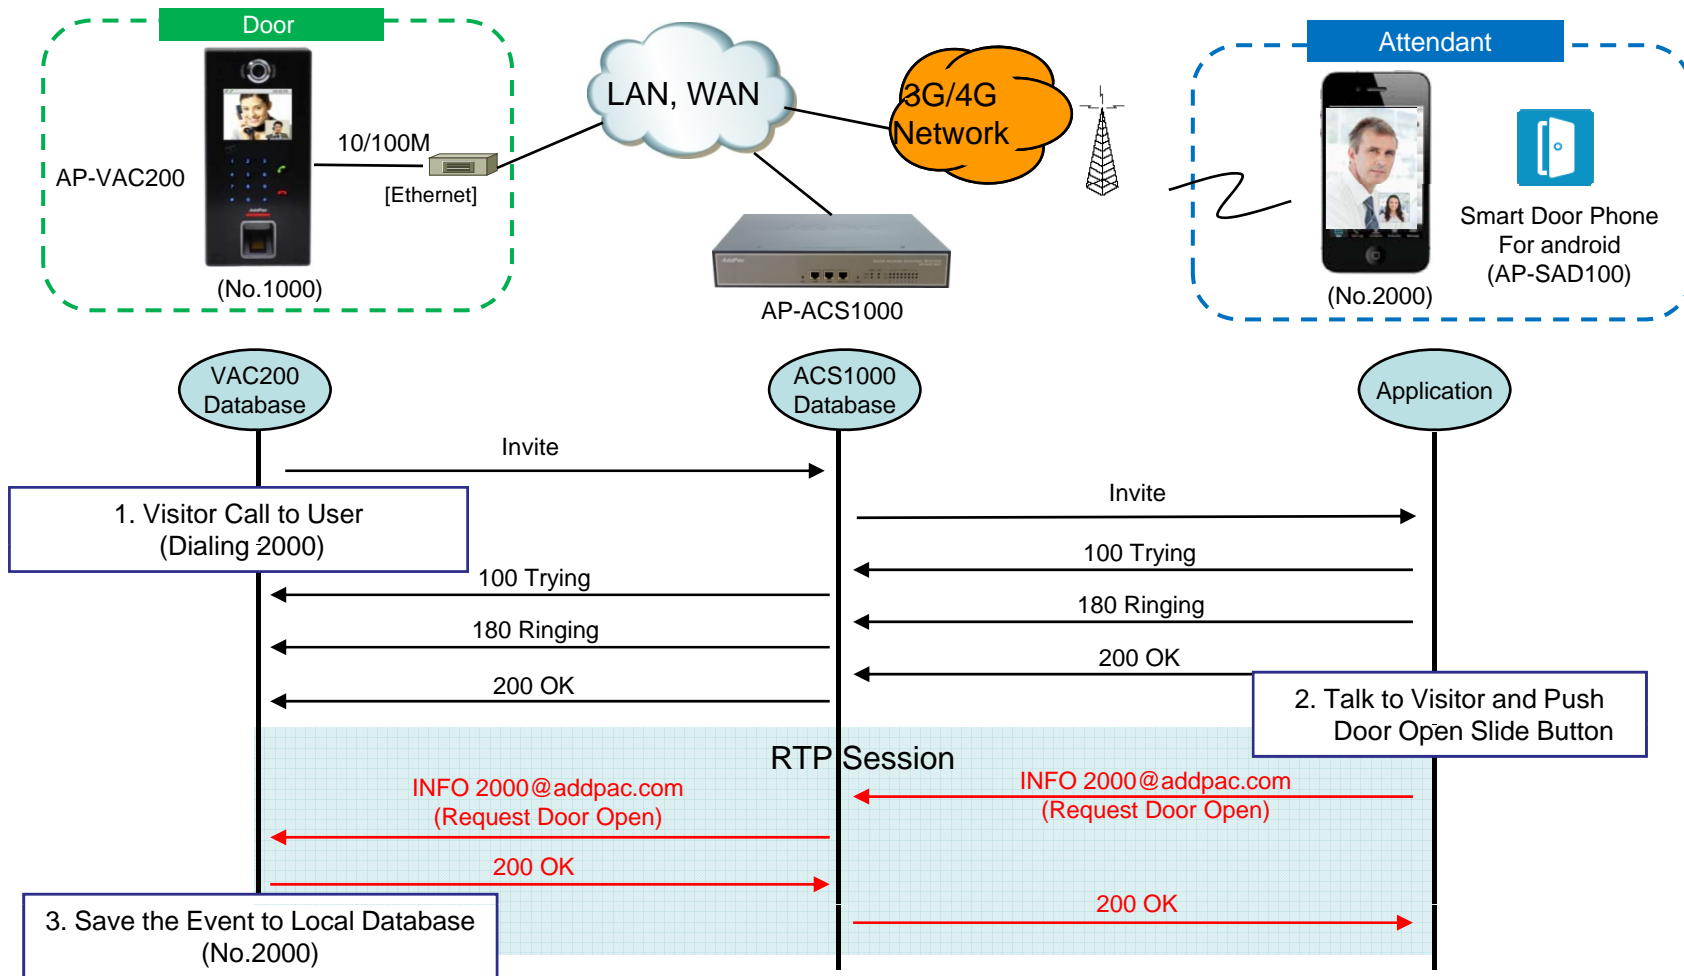

SIP Video Call Flow

Door Open Flow