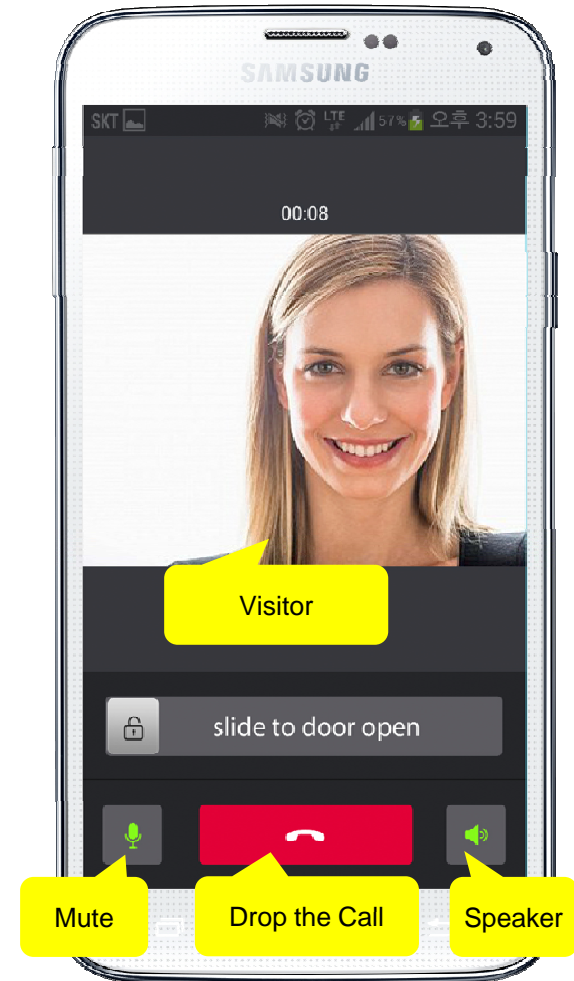

# AP-SAD100 Overview

- It supports receiving a video call from door side video door phone by visitor.
- It supports opening the door optionally with password.
- It supports making a video call to door side video door phone to see door side.
- It supports unidirectional video stream from door phone or bidirectional video stream to door phone optionally.
- It supports standard based SIP signaling protocol.
- It supports below voice and video codecs
  - Voice Codec : G.711ulaw/alaw, G.726
  - Video Codec : H.264, H.263. MPEG4

# SIP Register

Smart Door Phone Application Register to AP-ACS1000

# SIP Video Call Flow

# Smart Door Phone App.

Main screen (portrait)