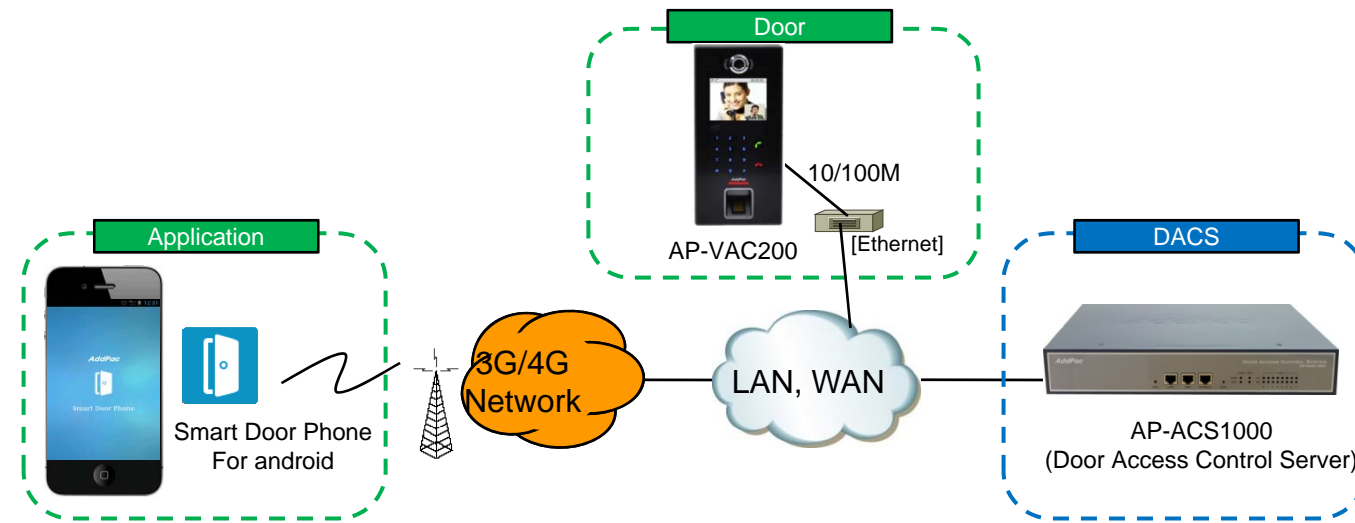

# Smart Door Phone (Android App.)

# AP-SAD100 Overview

- It supports receiving a video call from door side video door phone by visitor.
- It supports opening the door optionally with password.
- It supports making a video call to door side video door phone to see door side.
- It supports unidirectional video stream from door phone or bidirectional video stream to door phone optionally.
- It supports standard based SIP signaling protocol.
- It supports below voice and video codecs
  - Voice Codec : G.711ulaw/alaw, G.726
  - Video Codec : H.264, H.263. MPEG4

# AP-SAD100 Network Service Diagram

# SIP Register

Smart Door Phone Application Register to AP-ACS1000