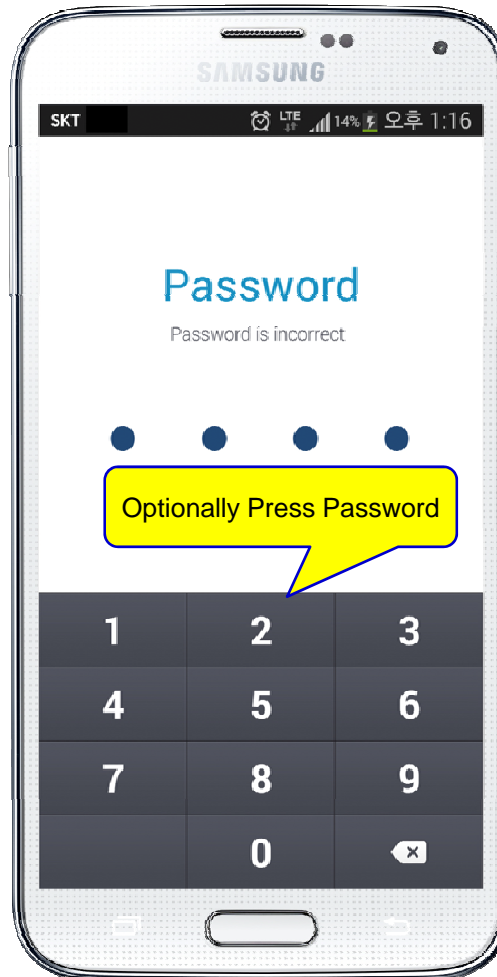

## Door Open Flow

# Smart Door Phone App.

Main screen (portrait)

# Smart Door Phone App.

Main screen (landscape)

# Smart Door Phone App.

Main screen (open the door)