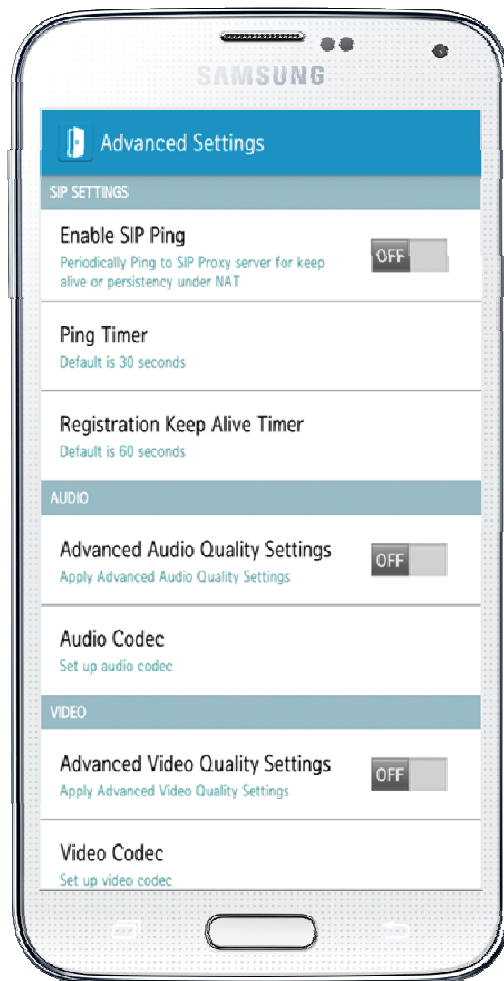

Smart Door Phone App.

Application Settings