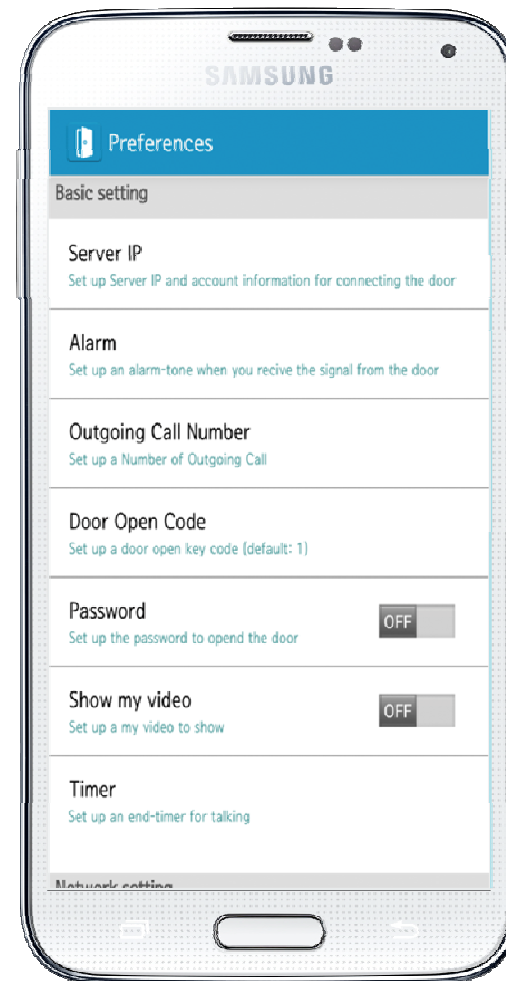

Smart Door Phone App.

Application Settings