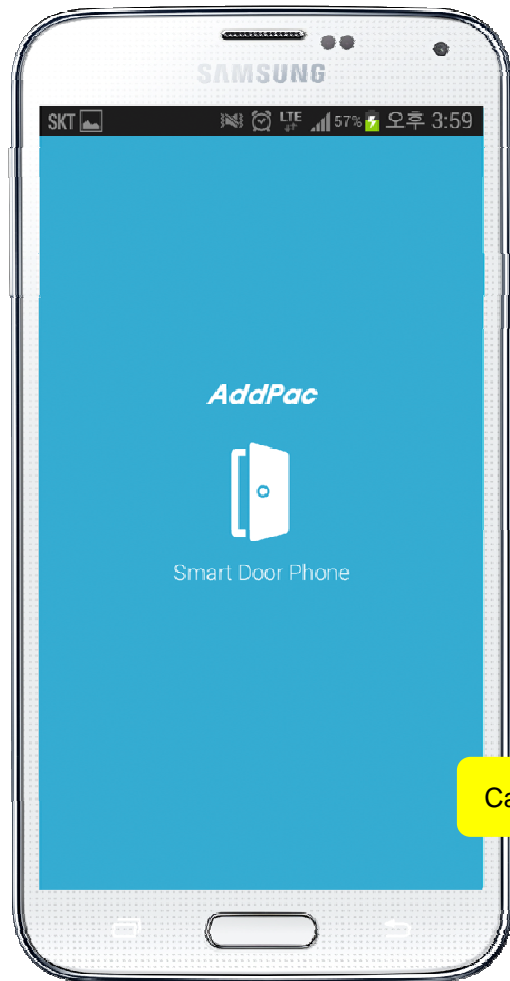

Smart Door Phone App.

Main screen (portrait)