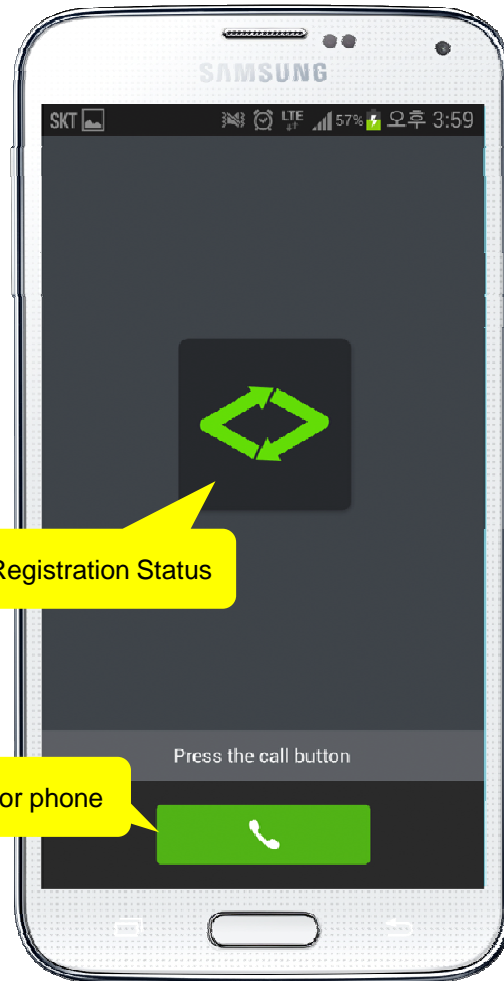

Smart Door Phone App.

Main screen (portrait)