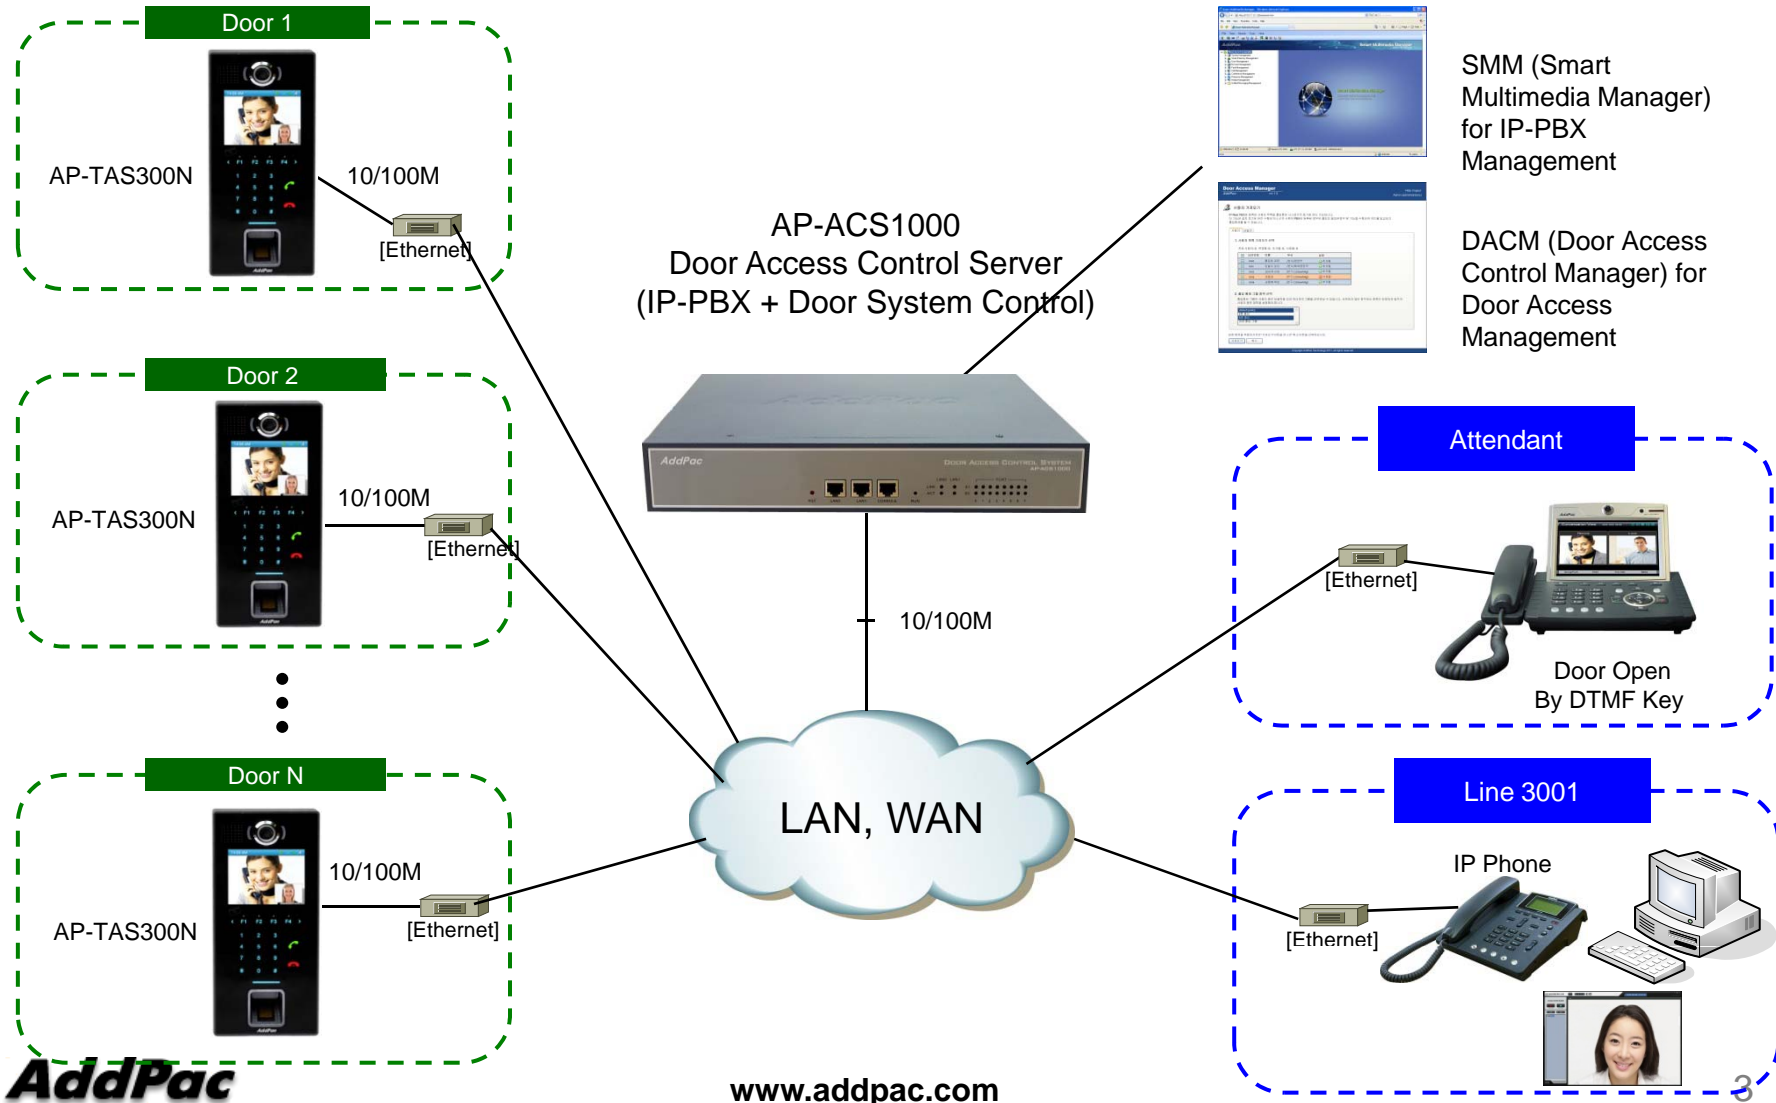

AP-TAS300N Video Service Diagram

: All IP Solution