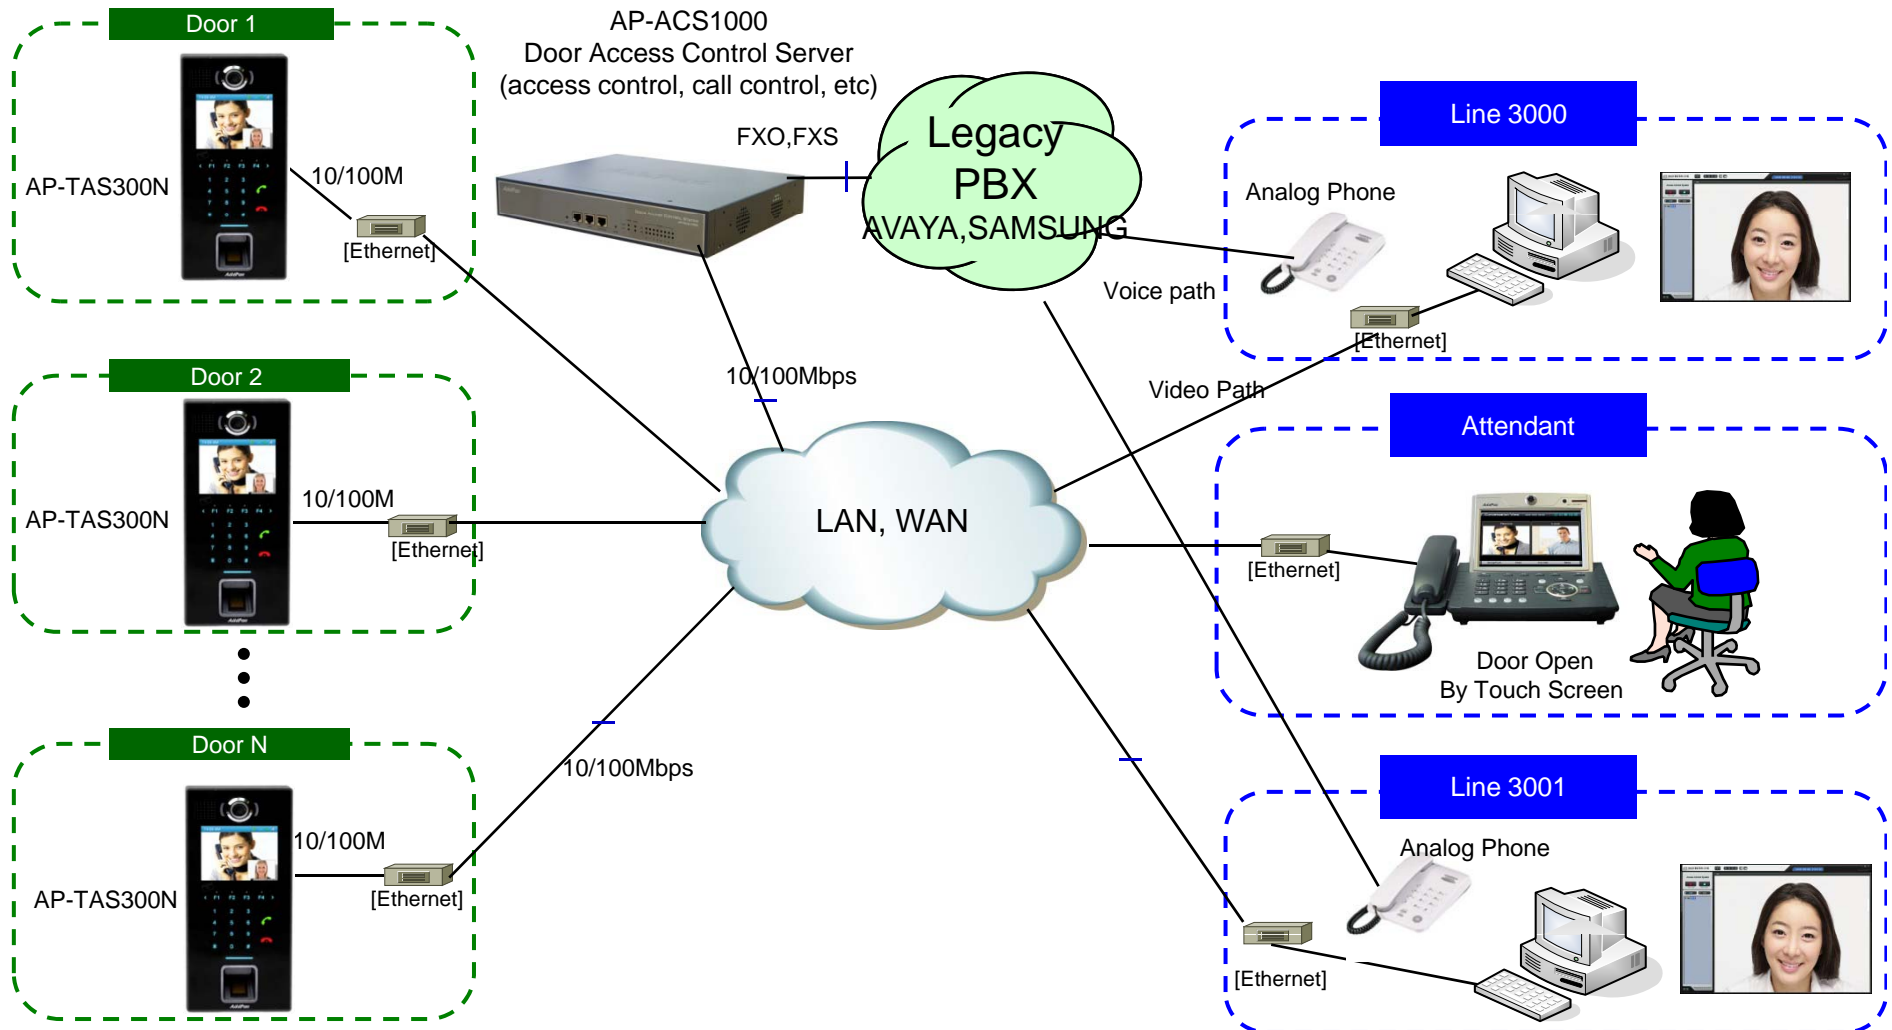

AP-TAS300N Video Service Diagram

: Legacy PBX Environment