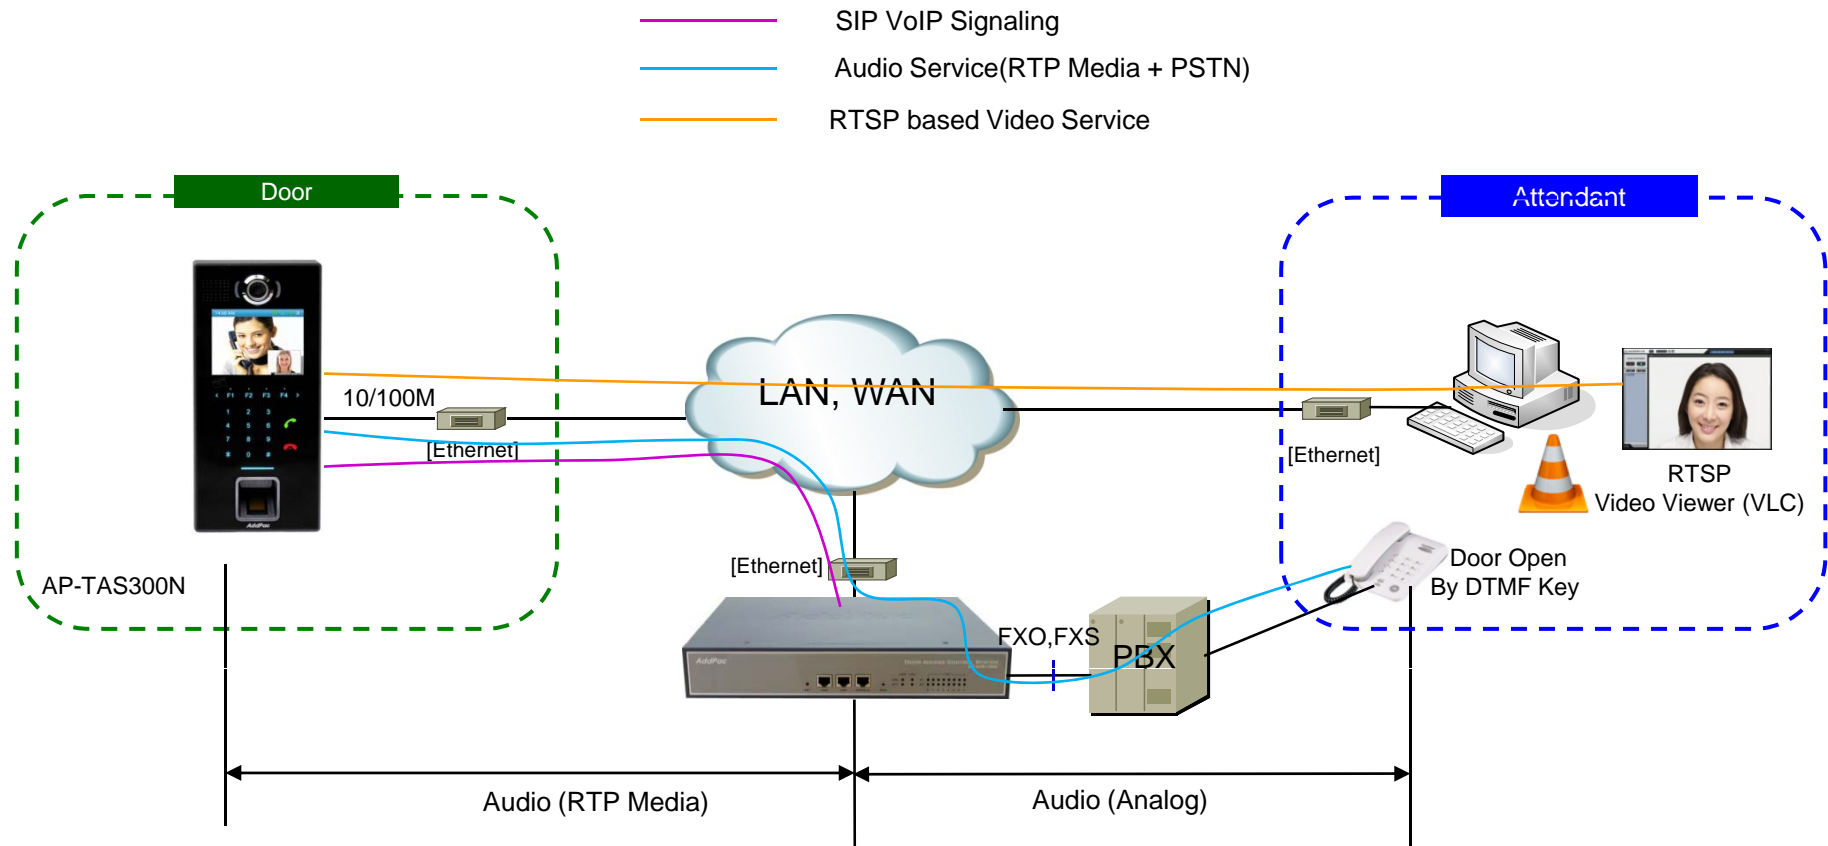

RTSP based Video Service Diagram

: Door Attendant Service using Analog Phone