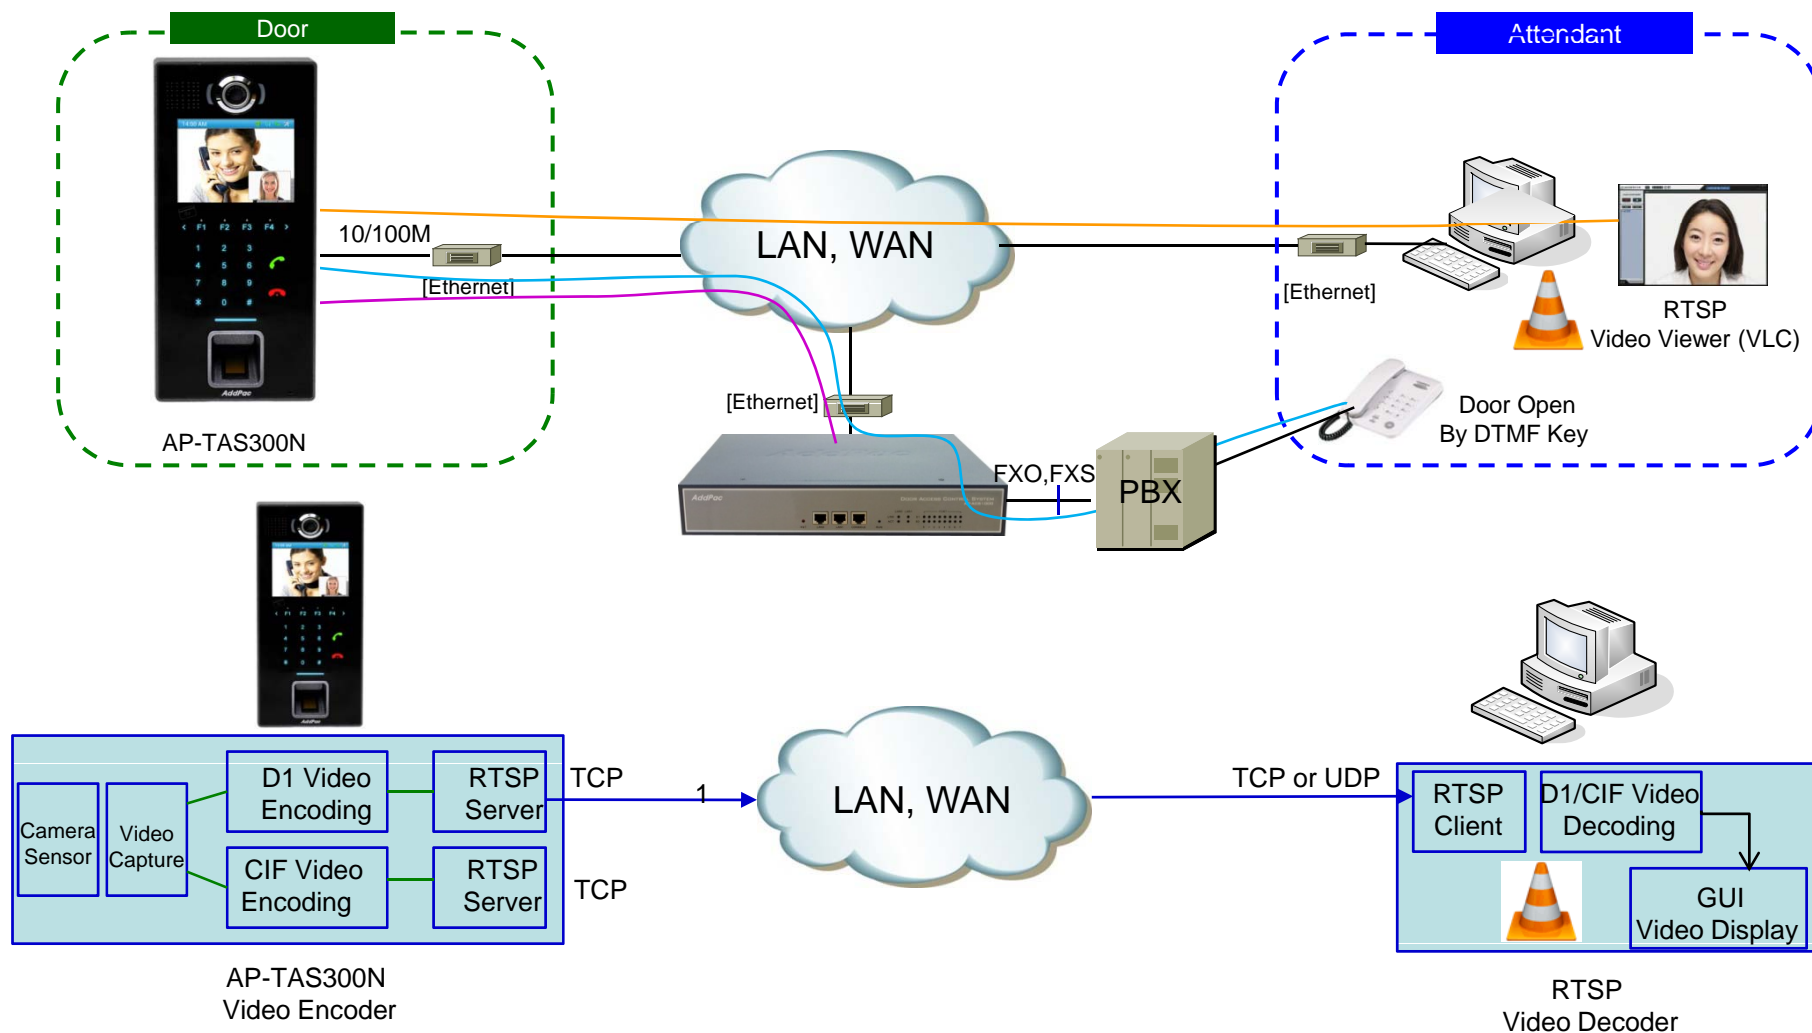

RTSP based Network Block Diagram