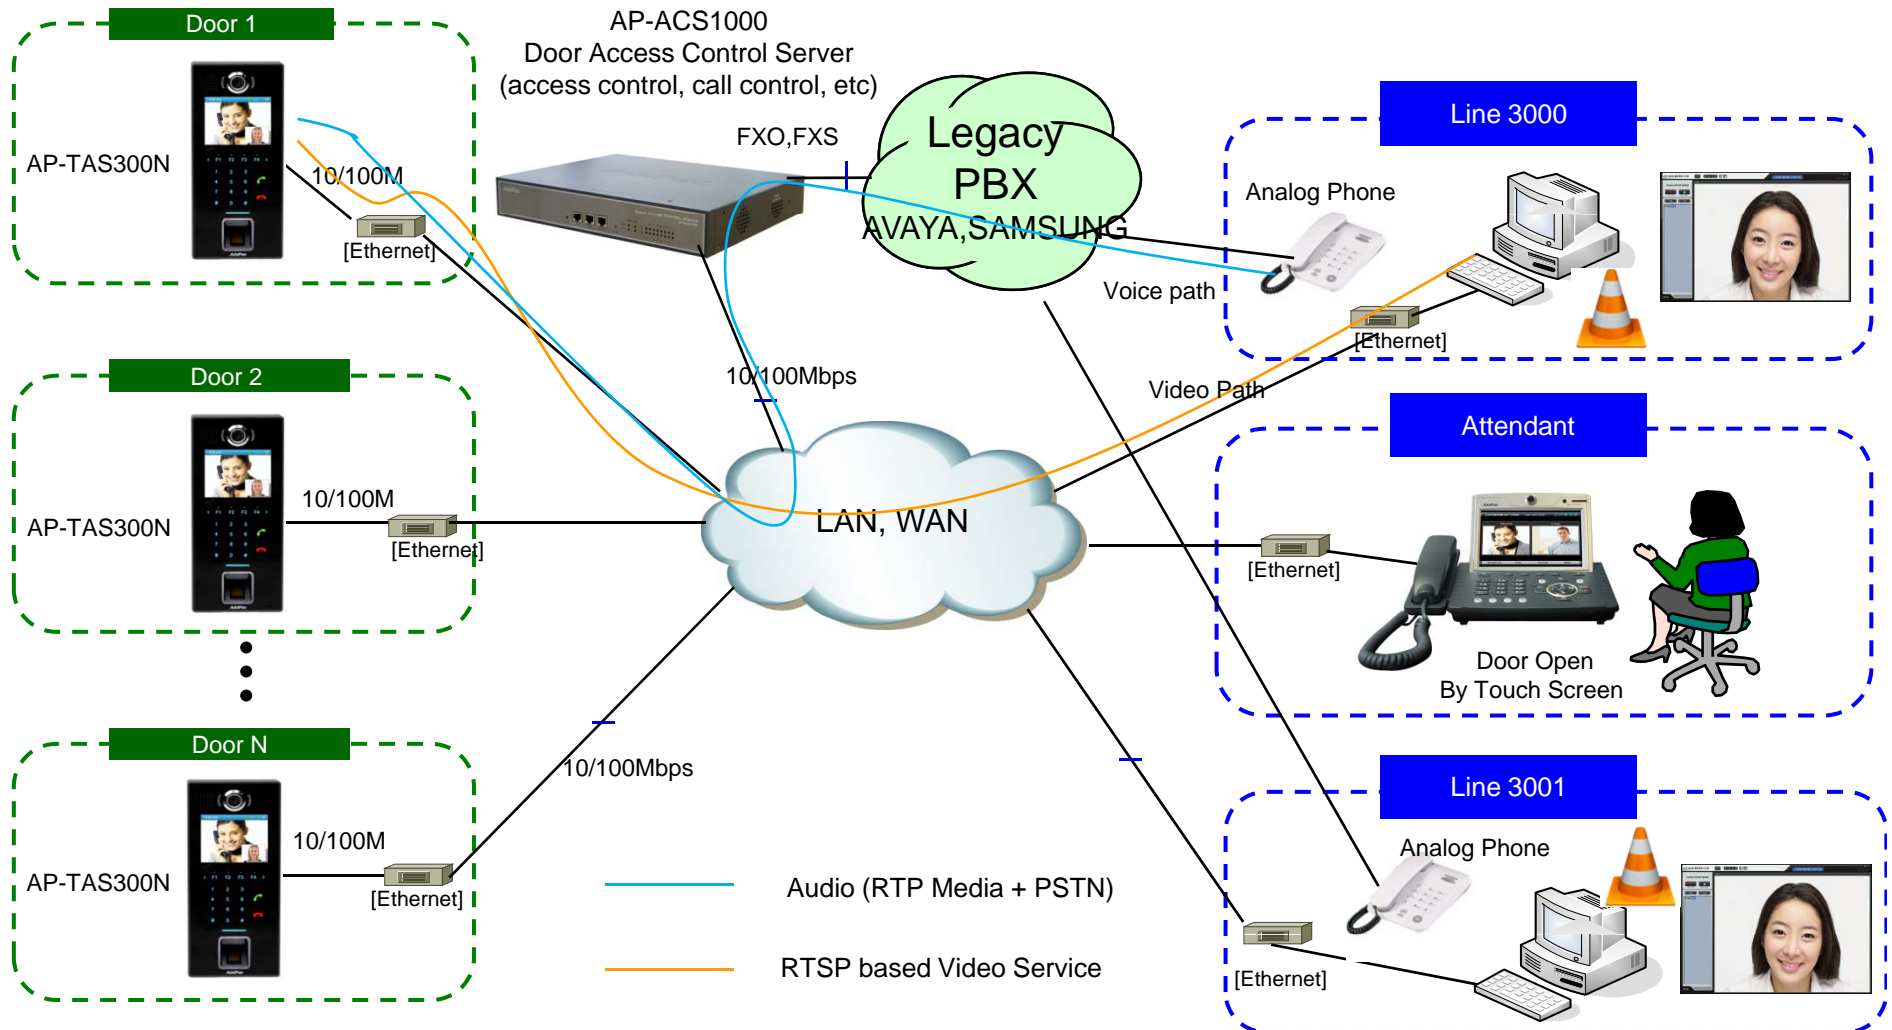

RTSP based Video Service Diagram

: Door Attendant Service using Analog Phone