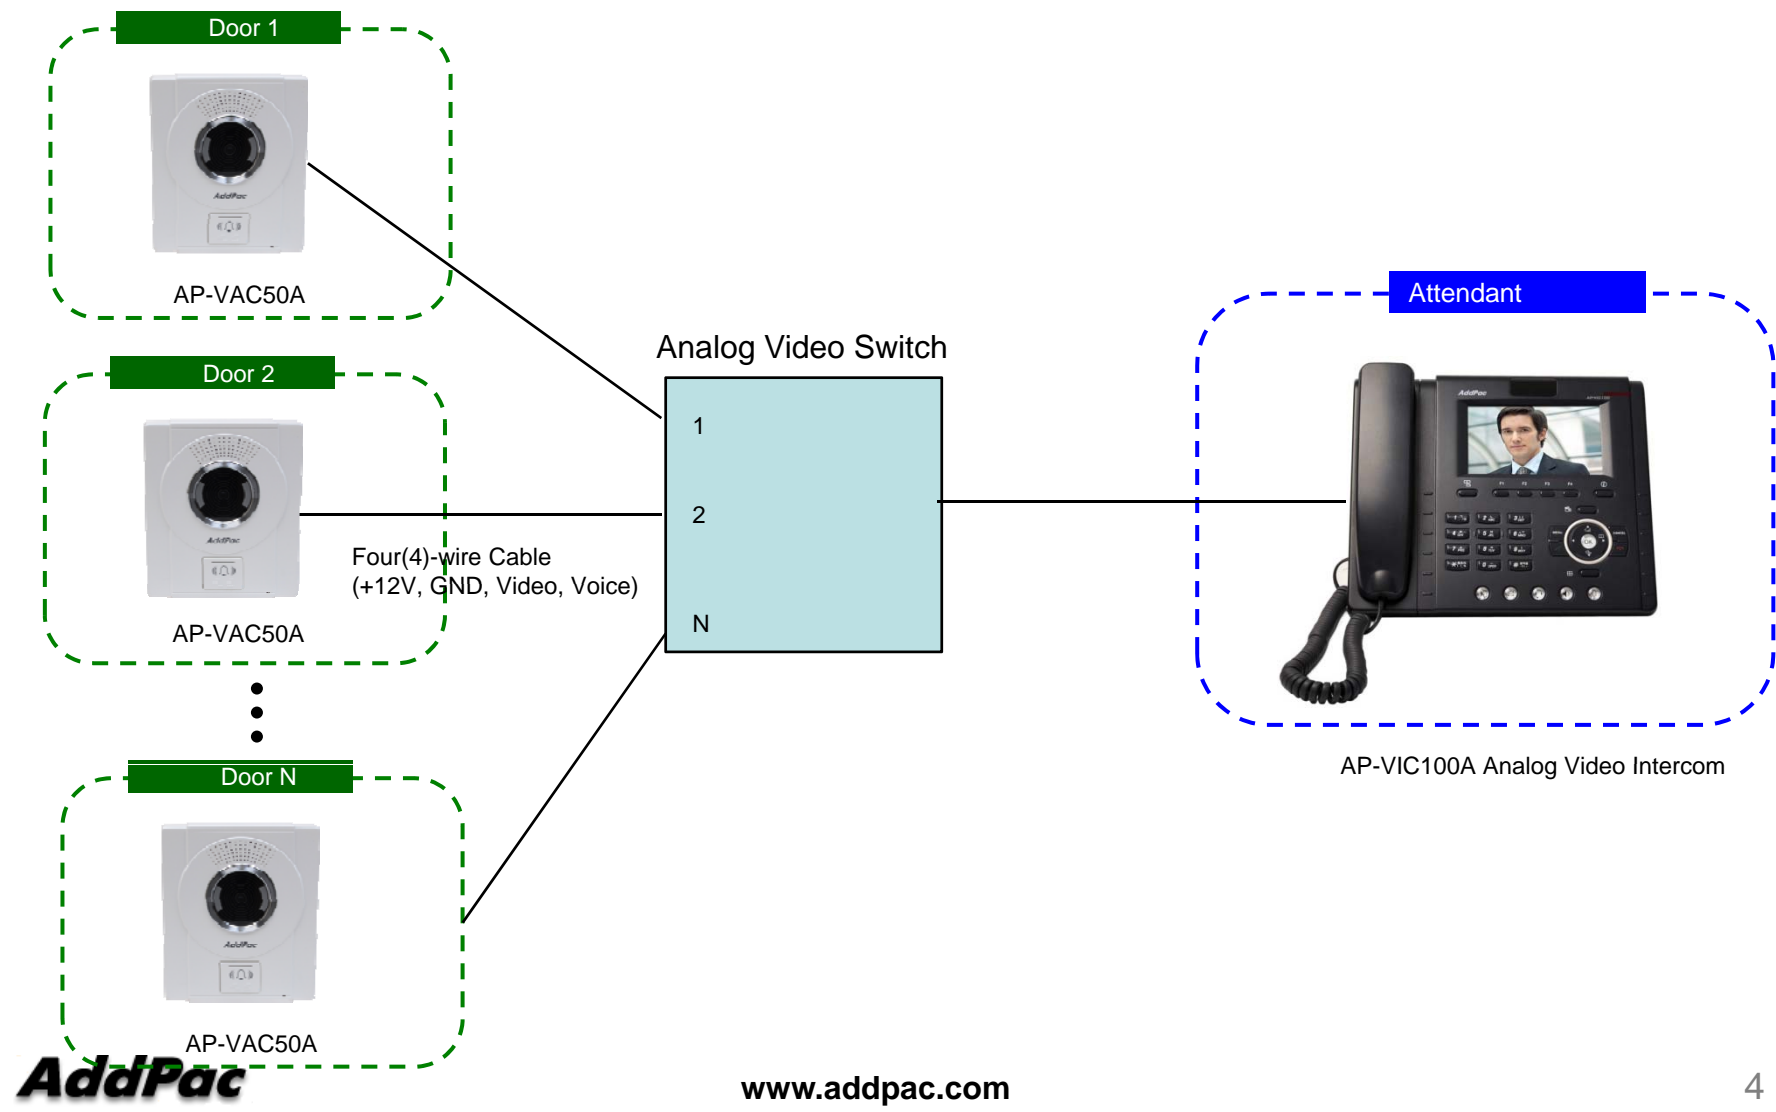

AddPac IP Video Door Phone

IP Video Door Phone Solution
Advantage over Analog Video
Intercom Solution

AddPac

AddPac Technology

Sales and Marketing

www.addpac.com

Contents

- Network Diagram Comparison
 - Analog based Scheme
 - IP based Scheme
- IP based Video Door Phone Solution Advantage

Analog based Solution Network Diagram

Analog based Solution Network Diagram

IP based Solution Network Diagram

Advantage over Analog based Scheme

- Location Free via Internet
- No Need Full Mesh Line or N : N Video Switch
- Call Transfer, Call Hunting, etc Various Supplementary Service is Possible
- Various Smart Tablet, Phone Application Software
- High Scalability compare with Analog based Scheme
- Fault Tolerant Scheme like as Dual Redundancy is Possible
- Value Added Supplementary Service is Possible
- Interoperable between IP device is very simple and easy if standard protocol/codec is used