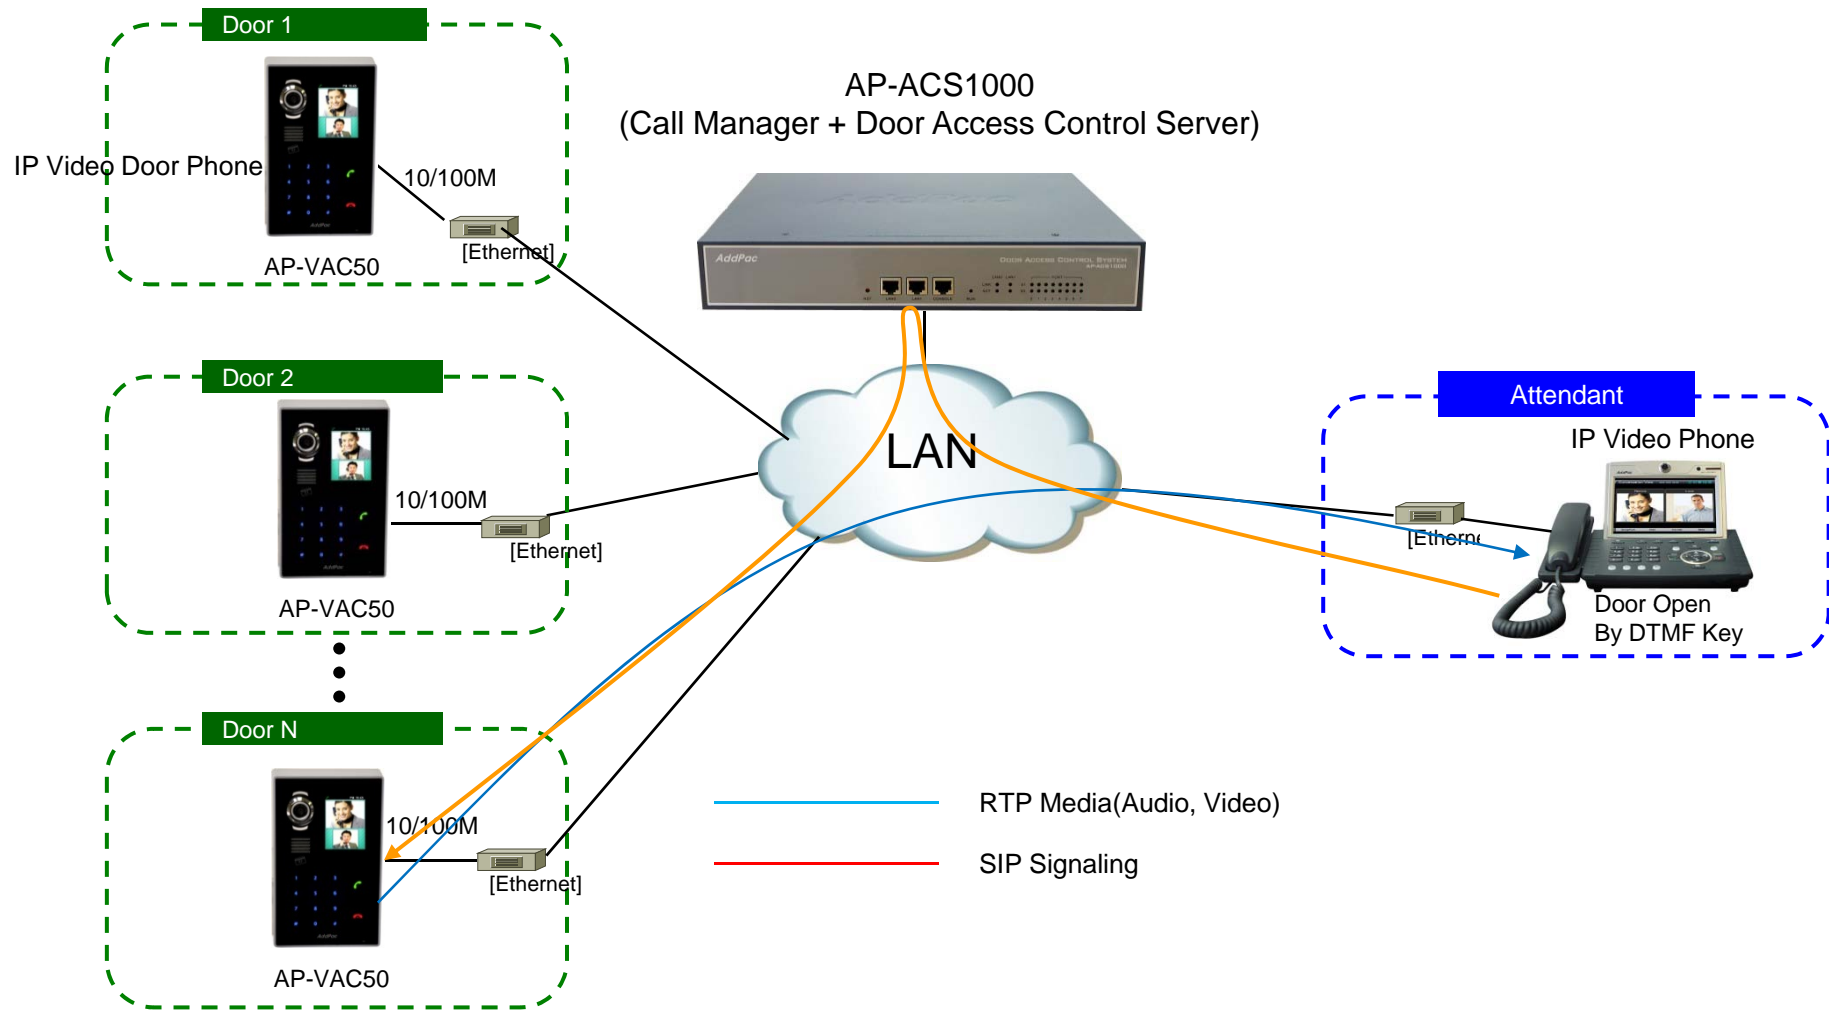

AddPac IP Video Door Phone

IP Video Door Phone Solution
Advantage over Analog Video
Intercom Solution

AddPac

AddPac Technology

Sales and Marketing

www.addpac.com

Contents

- Network Diagram Comparison
 - Analog based Scheme
 - IP based Scheme
- IP based Video Door Phone Solution Advantage

Analog based Solution Network Diagram

Analog based Solution Network Diagram

IP based Solution Network Diagram

Advantage over Analog based Scheme

- Location Free via Internet
- No Need Full Mesh Line or N : N Video Switch
- Call Transfer, Call Hunting, etc Various Supplementary Service is Possible
- Various Smart Tablet, Phone Application Software
- High Scalability compare with Analog based Scheme
- Fault Tolerant Scheme like as Dual Redundancy is Possible
- Value Added Supplementary Service is Possible
- Interoperable between IP device is very simple and easy if standard protocol/codec is used