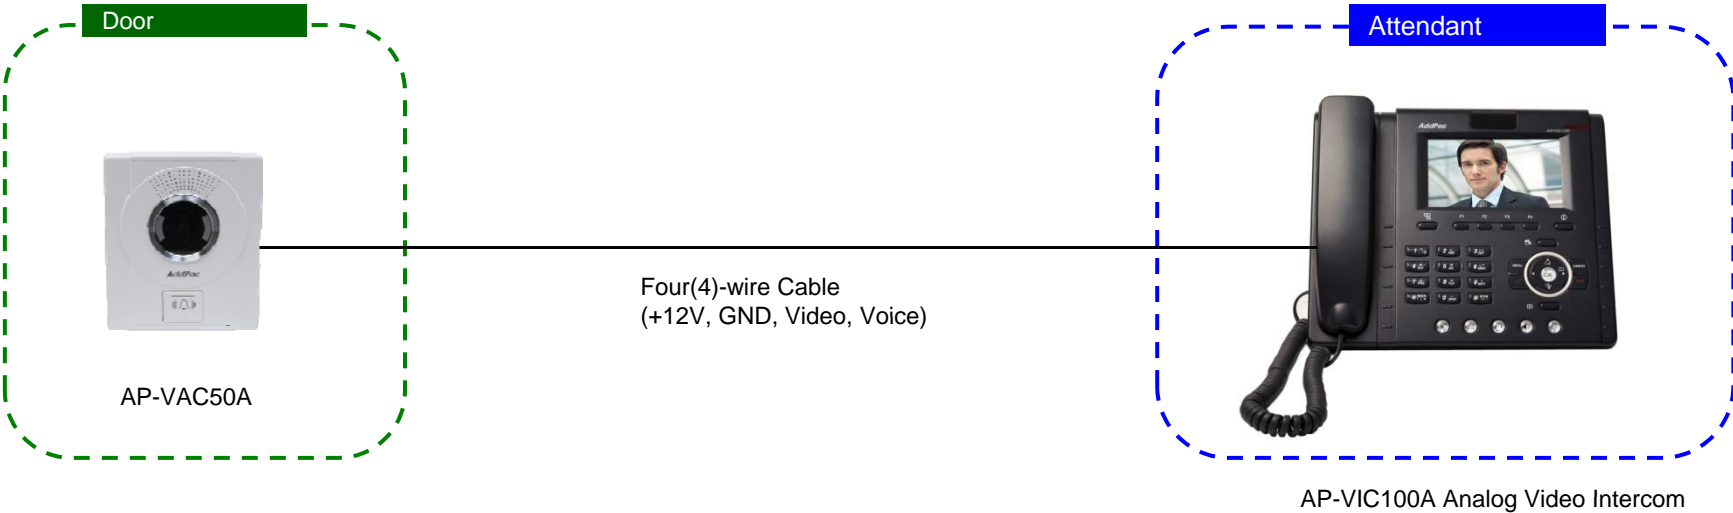

AddPac IP Video Door Phone

IP Video Door Phone Solution
Advantage over Analog Video
Intercom Solution

AddPac

AddPac Technology

Sales and Marketing

www.addpac.com

Contents

- Network Diagram Comparison
 - Analog based Scheme
 - IP based Scheme
- IP based Video Door Phone Solution Advantage

Analog based Solution Network Diagram

Analog based Solution Network Diagram

IP based Solution Network Diagram

Advantage over Analog based Scheme

- Location Free via Internet
- No Need Full Mesh Line or N : N Video Switch
- Call Transfer, Call Hunting, etc Various Supplementary Service is Possible
- Various Smart Tablet, Phone Application Software
- High Scalability compare with Analog based Scheme
- Fault Tolerant Scheme like as Dual Redundancy is Possible
- Value Added Supplementary Service is Possible
- Interoperable between IP device is very simple and easy if standard protocol/codec is used