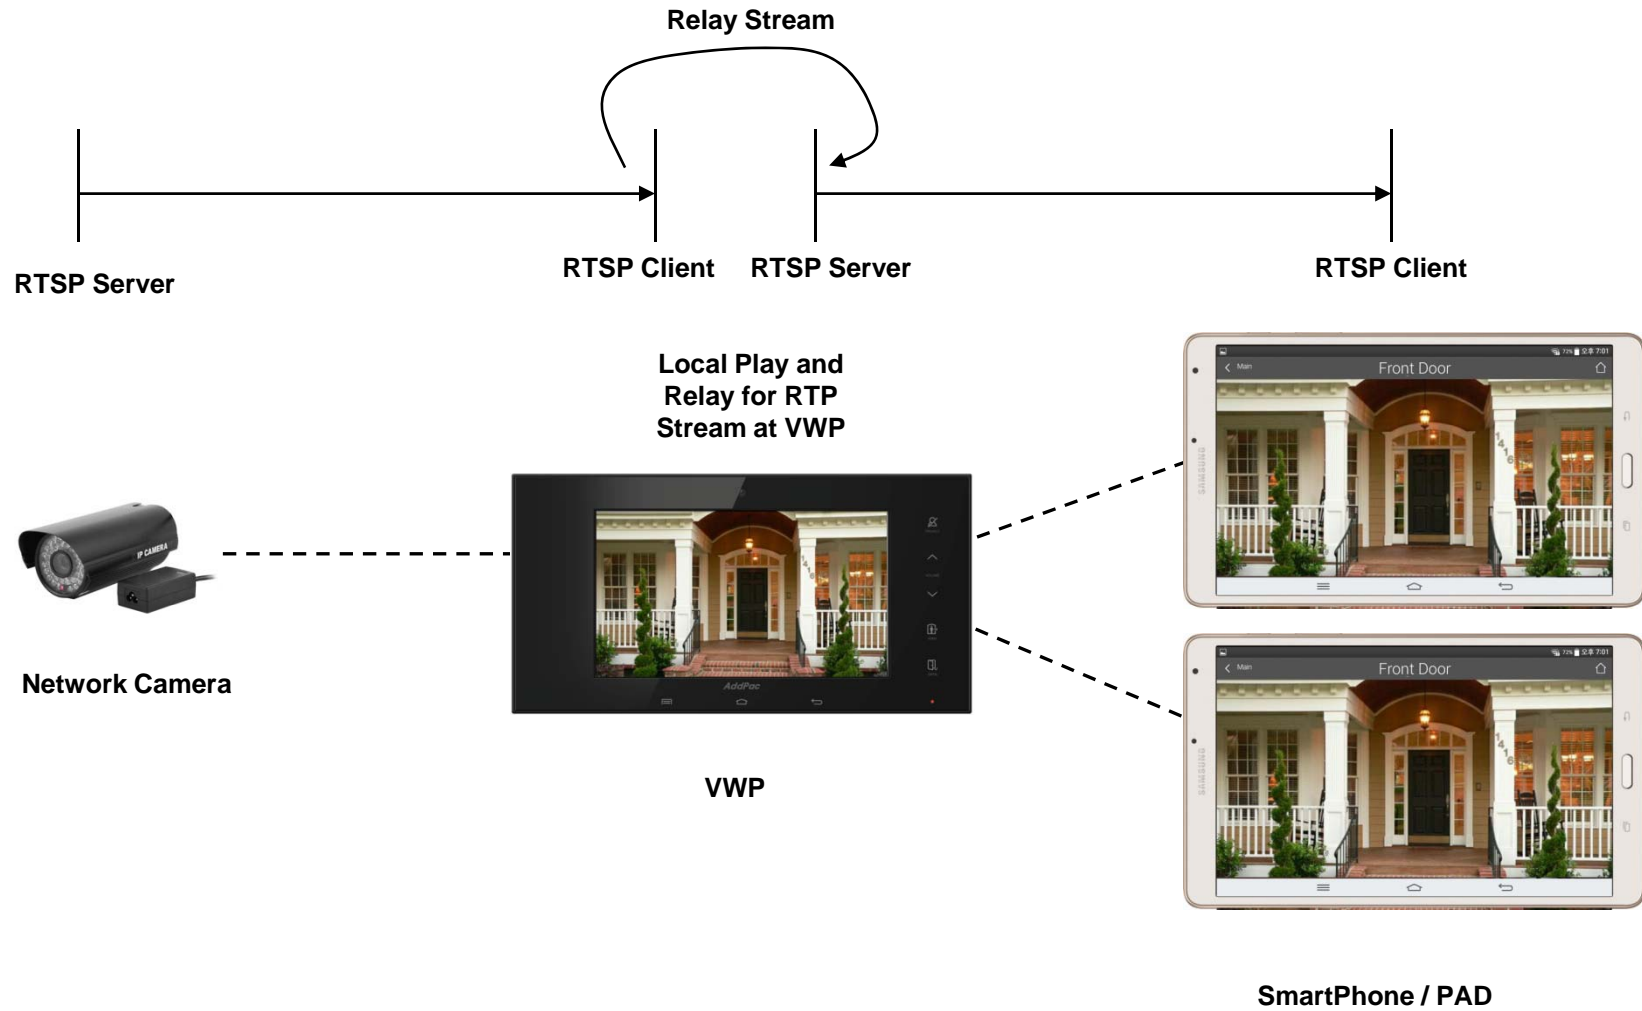

# Smart IP Video Wall PAD (VWP)

RTSP based IP Camera Function

**AddPac**

**AddPac Technology**

2015, Sales and Marketing

# Contents

- AddPac Video Wall PAD IP Camera Service
- External IP Camera Operation Diagram
- External IP Camera Configuration
- Local Built-in IP Camera Operation Diagram
- Local Built-in IP Camera Configuration

# Video Wall PAD IP Camera Service

- External IP Camera Play (AddPac or Other Vendor IP Camera)
  - Decode and Display at AP-VWP (Local LCD Display)
  - Decode and Display at Smart Phone / PAD
- Local IP Camera Play
  - Decode and Display at Smart Phone / PAD
  - Monitoring Living Room with Built-In Camera

# External IP Camera Operation