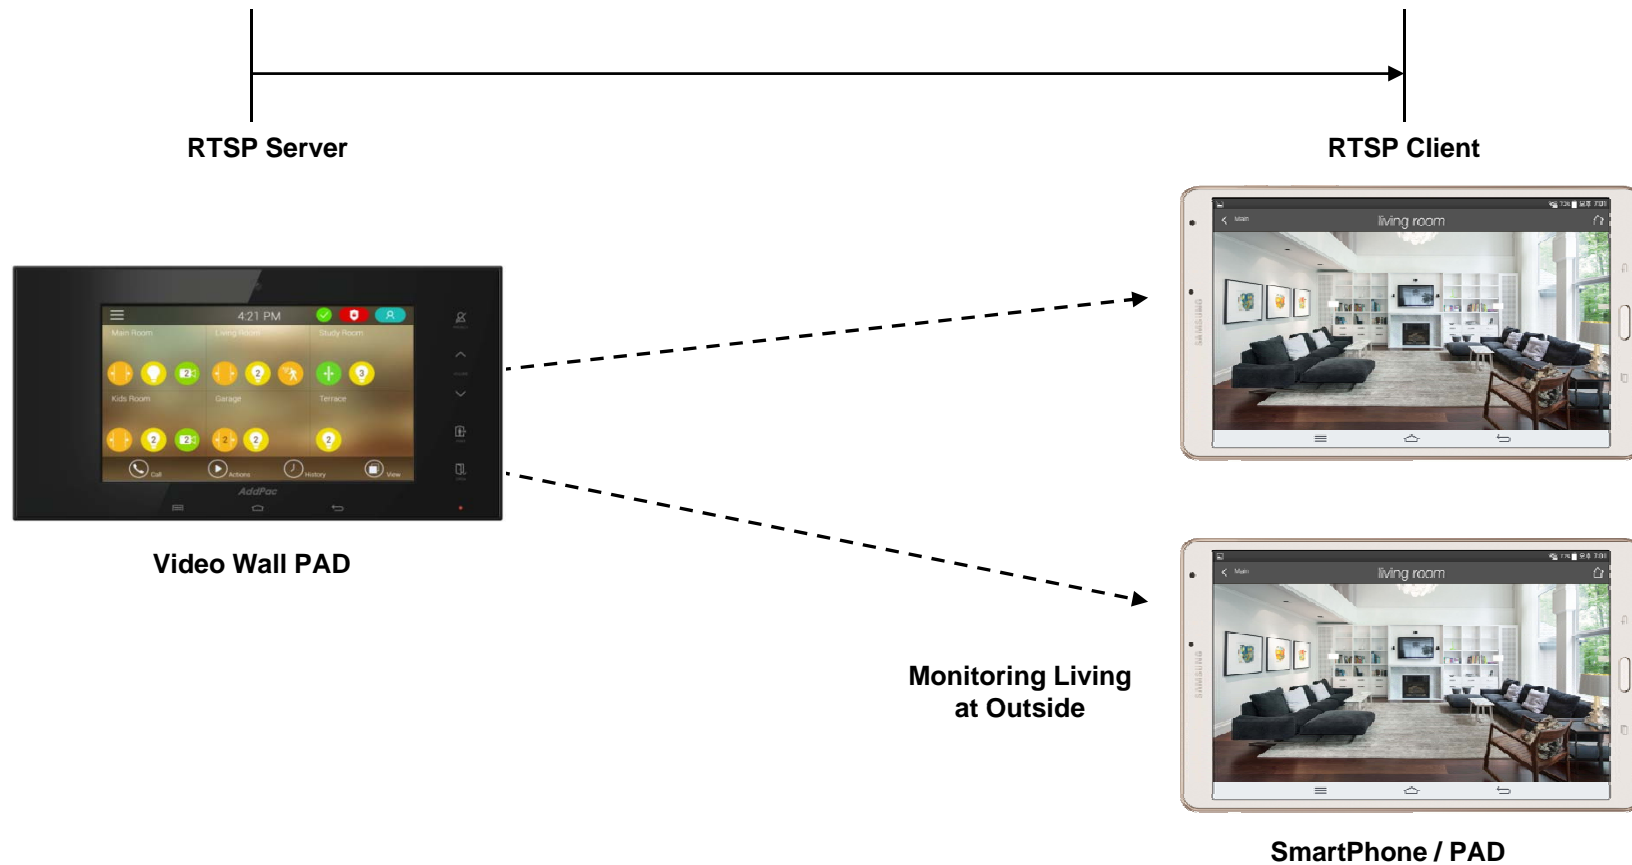

# Video Wall PAD IP Camera Service

- External IP Camera Play (AddPac or Other Vendor IP Camera)
  - Decode and Display at AP-VWP (Local LCD Display)
  - Decode and Display at Smart Phone / PAD
- Local IP Camera Play
  - Decode and Display at Smart Phone / PAD
  - Monitoring Living Room with Built-In Camera

# Configuration External IP Camera

Camera Info

Name root

RTSP URL rtsp://192.168.1.11/video

Use TCP

Favorite

Authentication

User Name admin

Password \*\*\*\*\*

Remote Camera Name

Remote Camera URL

Transport (UDP or TCP)

# Local Built-in IP Camera Operation