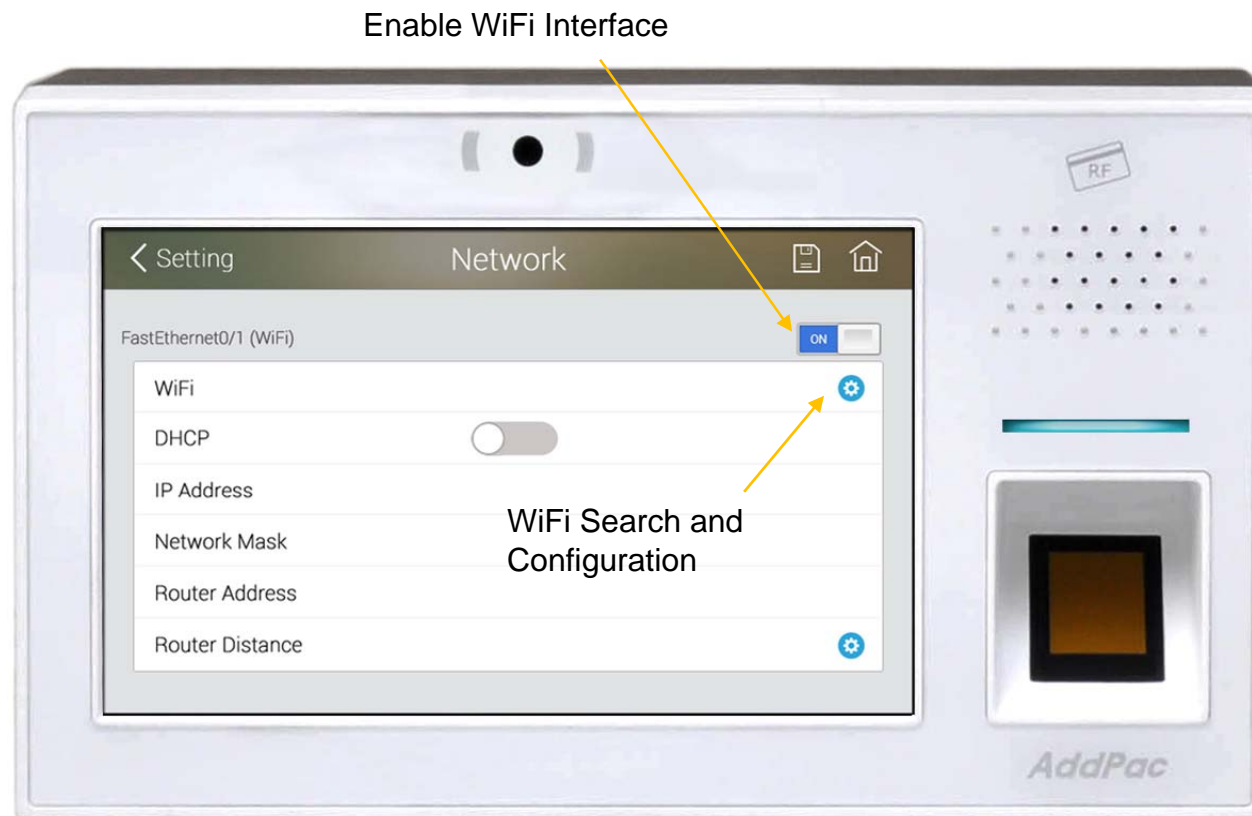

- AP-VAC150 WiFi Network Service Diagram
- AP-VAC150 WiFi Interface (USB Type)
- AP-VAC150 WiFi Configuration
 - Enable WiFi Interface
 - Search WiFi
 - Set WiFi Profile (Profile Use, Change Encryption, Encryption Lists, Password)
 - Search WiFi (with Selected AP)
 - WiFi Network Information

WiFi Network Diagram

WiFi Interface (USB Type)

WiFi Interface (USB Type)
: Option

Enable WiFi Interface

Search WiFi Interface

Set WiFi Profile

> Profile Use

Set AP Profile use

Set WiFi Profile

> Change Encryption

Set WiFi Profile

> Encryption Lists

Set WiFi Profile

> Password

Search WiFi (with Selected AP)

Selected WiFi