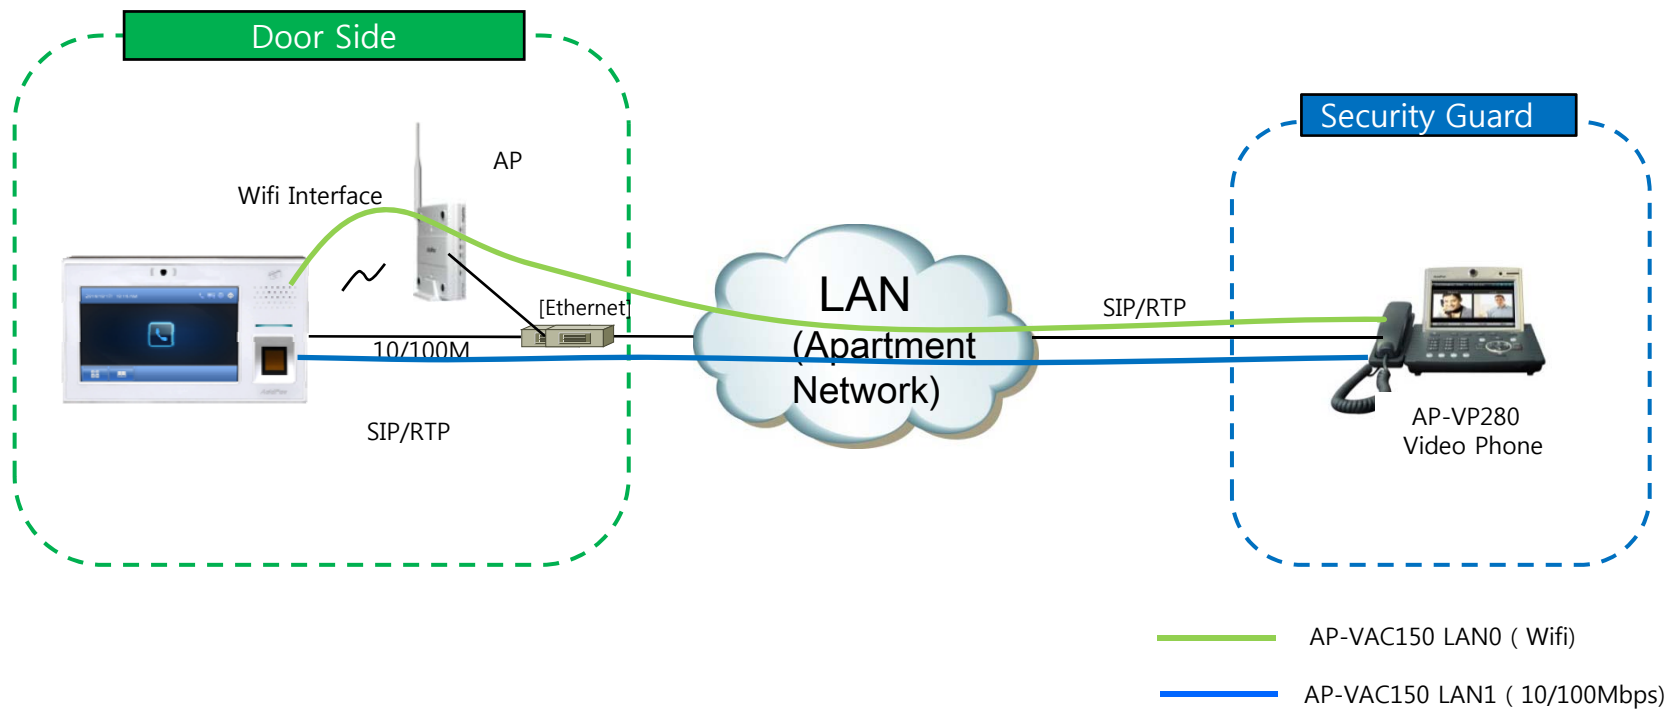

AP-VAC150

IP Video Door Phone

Fingerprint Recognition IP Video Door Phone Solution

WiFi Configuration (Option)

AddPac

AddPac Technology

2015, Sales and Marketing

Contents

- AP-VAC150 WiFi Network Service Diagram
- AP-VAC150 WiFi Interface (USB Type)
- AP-VAC150 WiFi Configuration
 - Enable WiFi Interface
 - Search WiFi
 - Set WiFi Profile (Profile Use, Change Encryption, Encryption Lists, Password)
 - Search WiFi (with Selected AP)
 - WiFi Network Information

WiFi Network Diagram

WiFi Interface (USB Type)

WiFi Interface (USB Type)
: Option

Enable WiFi Interface

Search WiFi Interface

Set WiFi Profile

> Profile Use

Set AP Profile use