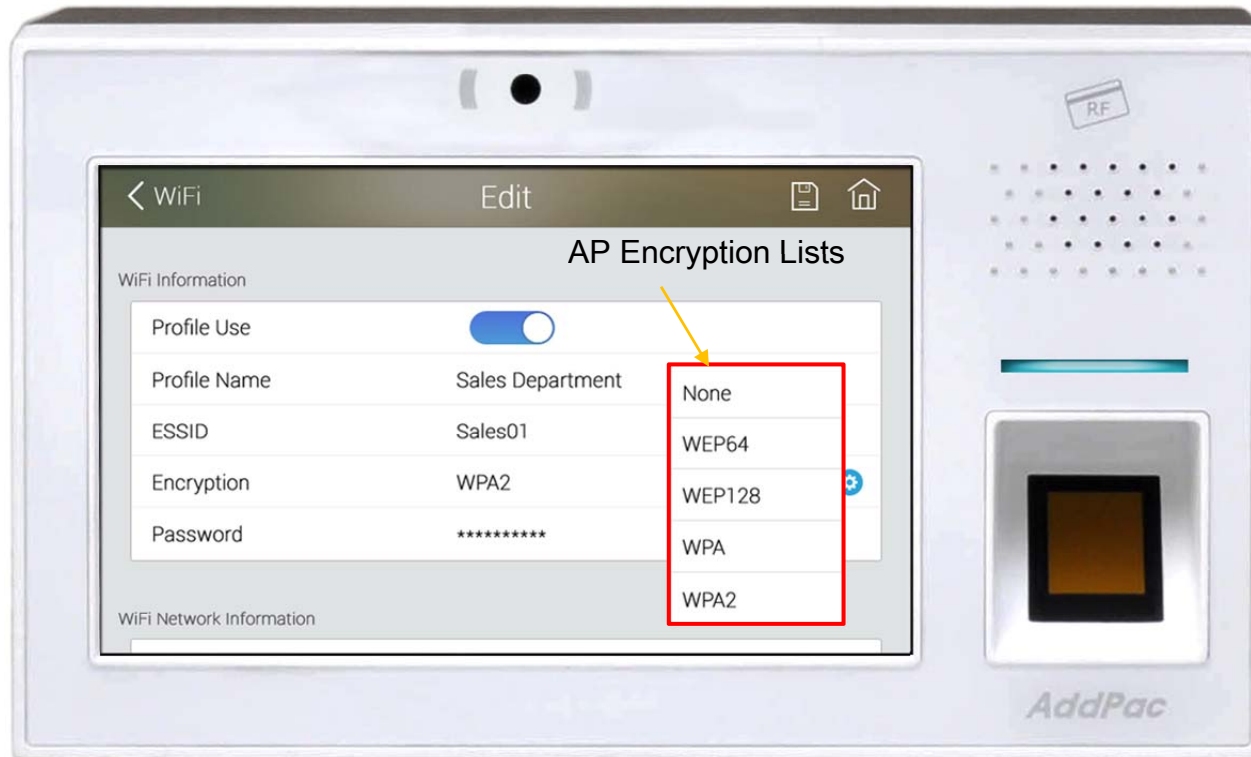

- AP-VAC150 WiFi Network Service Diagram
- AP-VAC150 WiFi Interface (USB Type)
- AP-VAC150 WiFi Configuration
 - Enable WiFi Interface
 - Search WiFi
 - Set WiFi Profile (Profile Use, Change Encryption, Encryption Lists, Password)
 - Search WiFi (with Selected AP)
 - WiFi Network Information

WiFi Network Diagram

WiFi Interface (USB Type)

WiFi Interface (USB Type)
: Option

Enable WiFi Interface

Search WiFi Interface

Set WiFi Profile

> Profile Use

Set AP Profile use

Set WiFi Profile

> Change Encryption

Set WiFi Profile

> Encryption Lists

Set WiFi Profile

> Password

Search WiFi (with Selected AP)

Selected WiFi