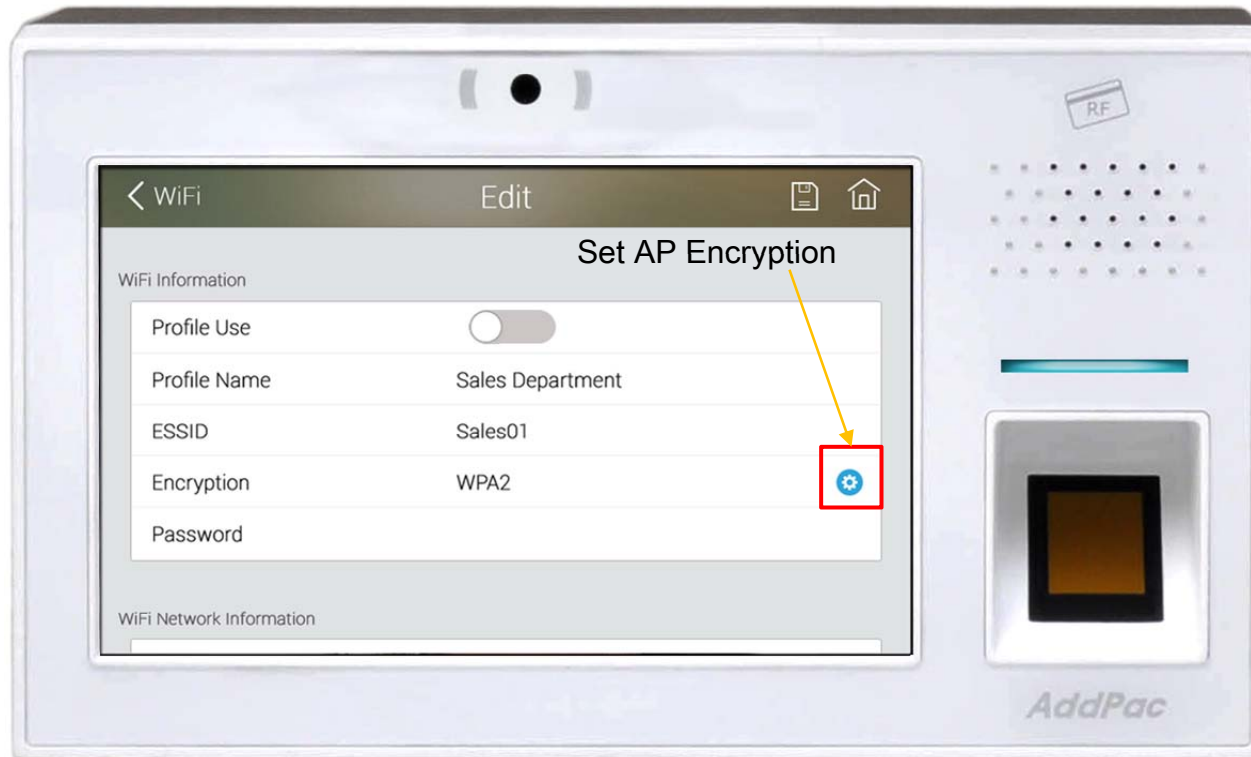

- AP-VAC150 WiFi Network Service Diagram
- AP-VAC150 WiFi Interface (USB Type)
- AP-VAC150 WiFi Configuration
 - Enable WiFi Interface
 - Search WiFi
 - Set WiFi Profile (Profile Use, Change Encryption, Encryption Lists, Password)
 - Search WiFi (with Selected AP)
 - WiFi Network Information

WiFi Network Diagram

WiFi Interface (USB Type)

WiFi Interface (USB Type)
: Option

Enable WiFi Interface

Search WiFi Interface

Set WiFi Profile

> Profile Use

Set AP Profile use

Set WiFi Profile

> Change Encryption

Set WiFi Profile

> Encryption Lists

Set WiFi Profile

> Password

Search WiFi (with Selected AP)

Selected WiFi