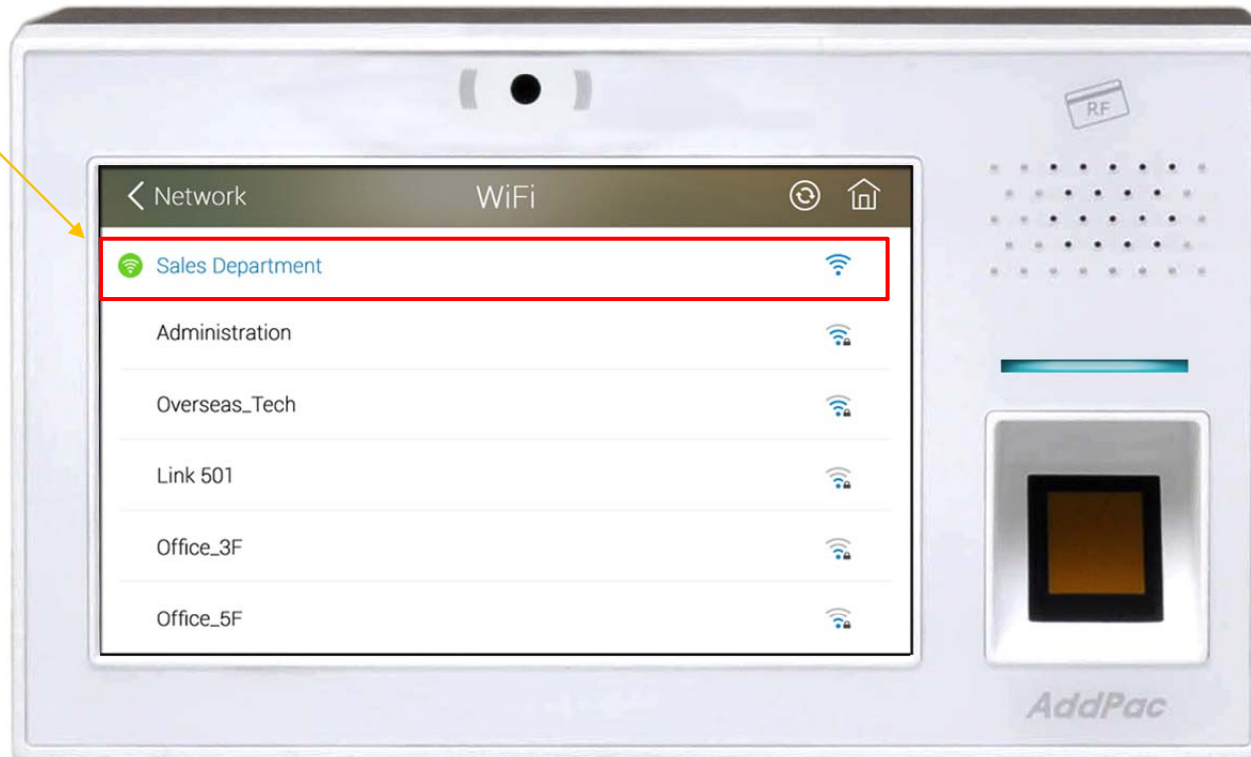

- AP-VAC150 WiFi Network Service Diagram
- AP-VAC150 WiFi Interface (USB Type)
- AP-VAC150 WiFi Configuration
 - Enable WiFi Interface
 - Search WiFi
 - Set WiFi Profile (Profile Use, Change Encryption, Encryption Lists, Password)
 - Search WiFi (with Selected AP)
 - WiFi Network Information

WiFi Network Diagram

WiFi Interface (USB Type)

WiFi Interface (USB Type)
: Option

Enable WiFi Interface

Search WiFi Interface

Set WiFi Profile

> Profile Use

Set AP Profile use

Set WiFi Profile

> Change Encryption

Set WiFi Profile

> Encryption Lists

Set WiFi Profile

> Password

Search WiFi (with Selected AP)

Selected WiFi