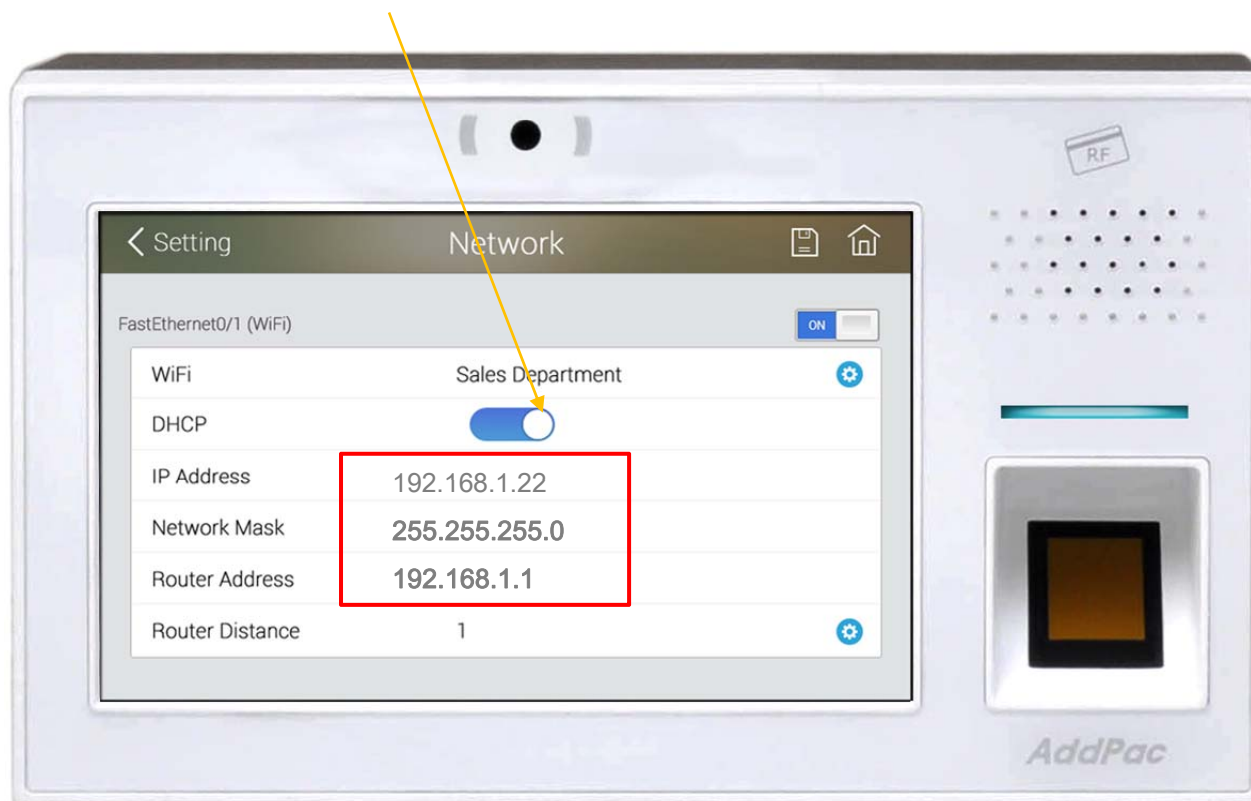

WiFi Network Information

IP Address Information