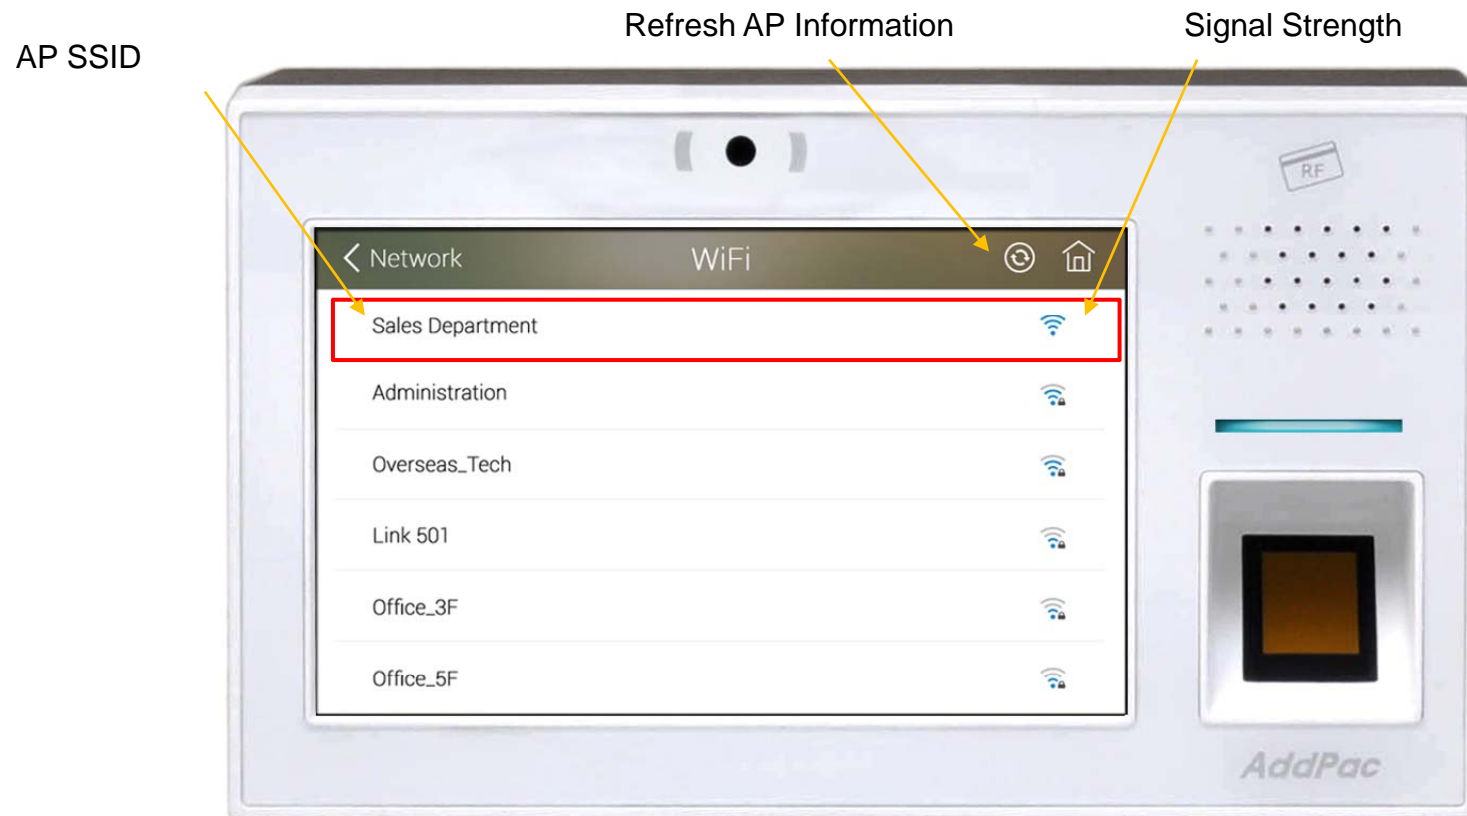

- AP-VAC150 WiFi Network Service Diagram
- AP-VAC150 WiFi Interface (USB Type)
- AP-VAC150 WiFi Configuration
 - Enable WiFi Interface
 - Search WiFi
 - Set WiFi Profile (Profile Use, Change Encryption, Encryption Lists, Password)
 - Search WiFi (with Selected AP)
 - WiFi Network Information

WiFi Network Diagram

WiFi Interface (USB Type)

WiFi Interface (USB Type)
: Option

Enable WiFi Interface

Search WiFi Interface

Set WiFi Profile

> Profile Use

Set AP Profile use

Set WiFi Profile

> Change Encryption

Set WiFi Profile

> Encryption Lists

Set WiFi Profile

> Password

Search WiFi (with Selected AP)

Selected WiFi