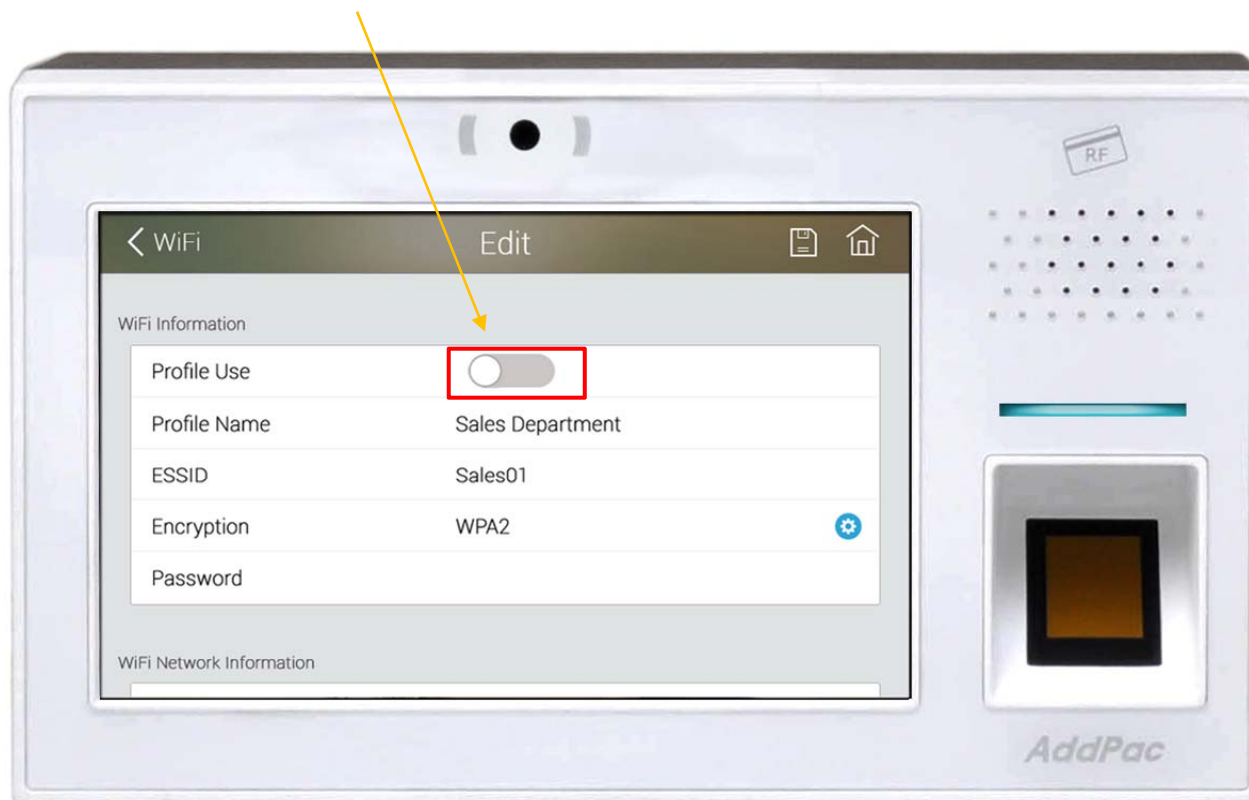

- AP-VAC150 WiFi Network Service Diagram
- AP-VAC150 WiFi Interface (USB Type)
- AP-VAC150 WiFi Configuration
 - Enable WiFi Interface
 - Search WiFi
 - Set WiFi Profile (Profile Use, Change Encryption, Encryption Lists, Password)
 - Search WiFi (with Selected AP)
 - WiFi Network Information

WiFi Network Diagram

WiFi Interface (USB Type)

WiFi Interface (USB Type)
: Option

Enable WiFi Interface

Search WiFi Interface

Set WiFi Profile

> Profile Use

Set AP Profile use

Set WiFi Profile

> Change Encryption

Set WiFi Profile

> Encryption Lists

Set WiFi Profile

> Password

Search WiFi (with Selected AP)

Selected WiFi