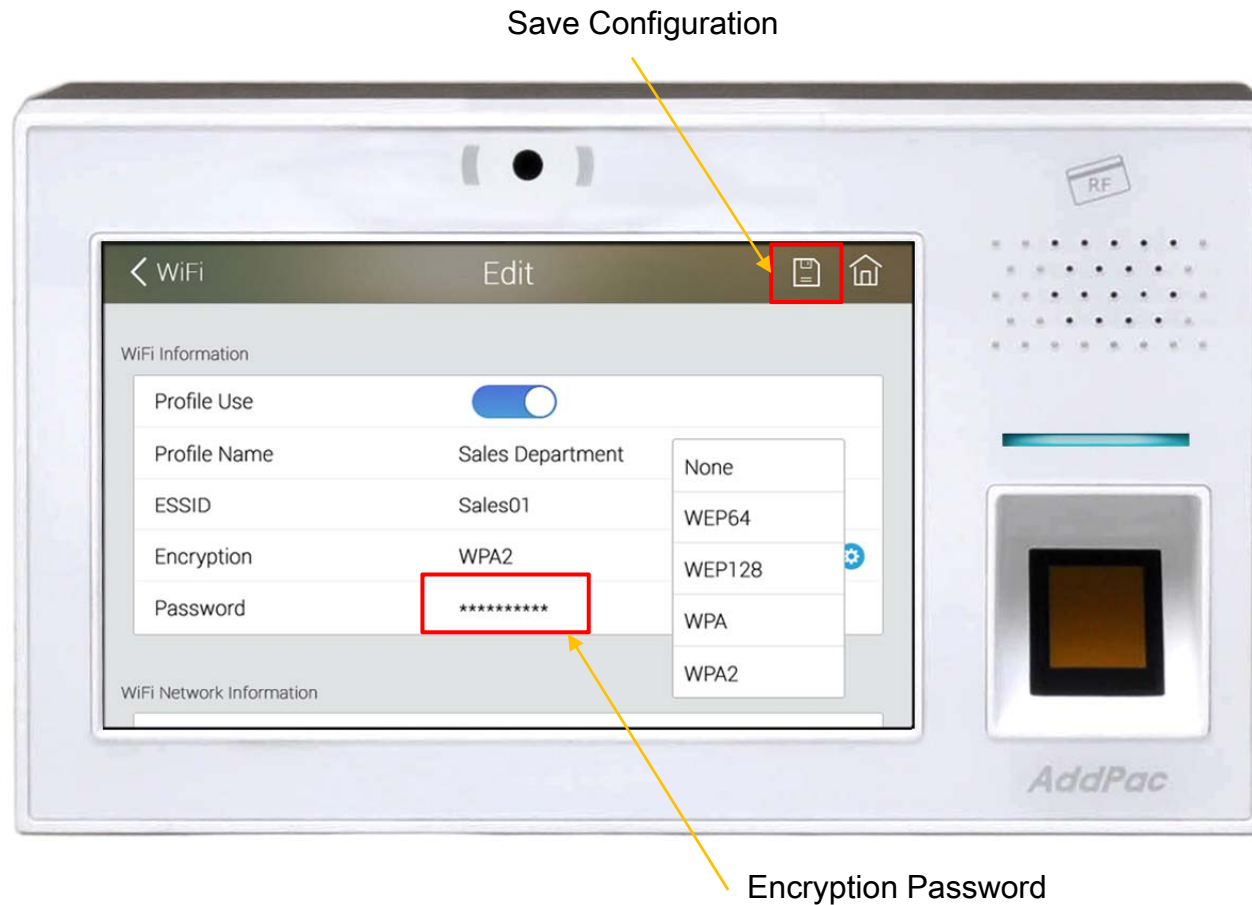

- AP-VAC150 WiFi Network Service Diagram
- AP-VAC150 WiFi Interface (USB Type)
- AP-VAC150 WiFi Configuration
 - Enable WiFi Interface
 - Search WiFi
 - Set WiFi Profile (Profile Use, Change Encryption, Encryption Lists, Password)
 - Search WiFi (with Selected AP)
 - WiFi Network Information

WiFi Network Diagram

WiFi Interface (USB Type)

WiFi Interface (USB Type)
: Option

Enable WiFi Interface

Search WiFi Interface

Set WiFi Profile

> Profile Use

Set AP Profile use

Set WiFi Profile

> Change Encryption

Set WiFi Profile

> Encryption Lists

Set WiFi Profile

> Password

Search WiFi (with Selected AP)

Selected WiFi