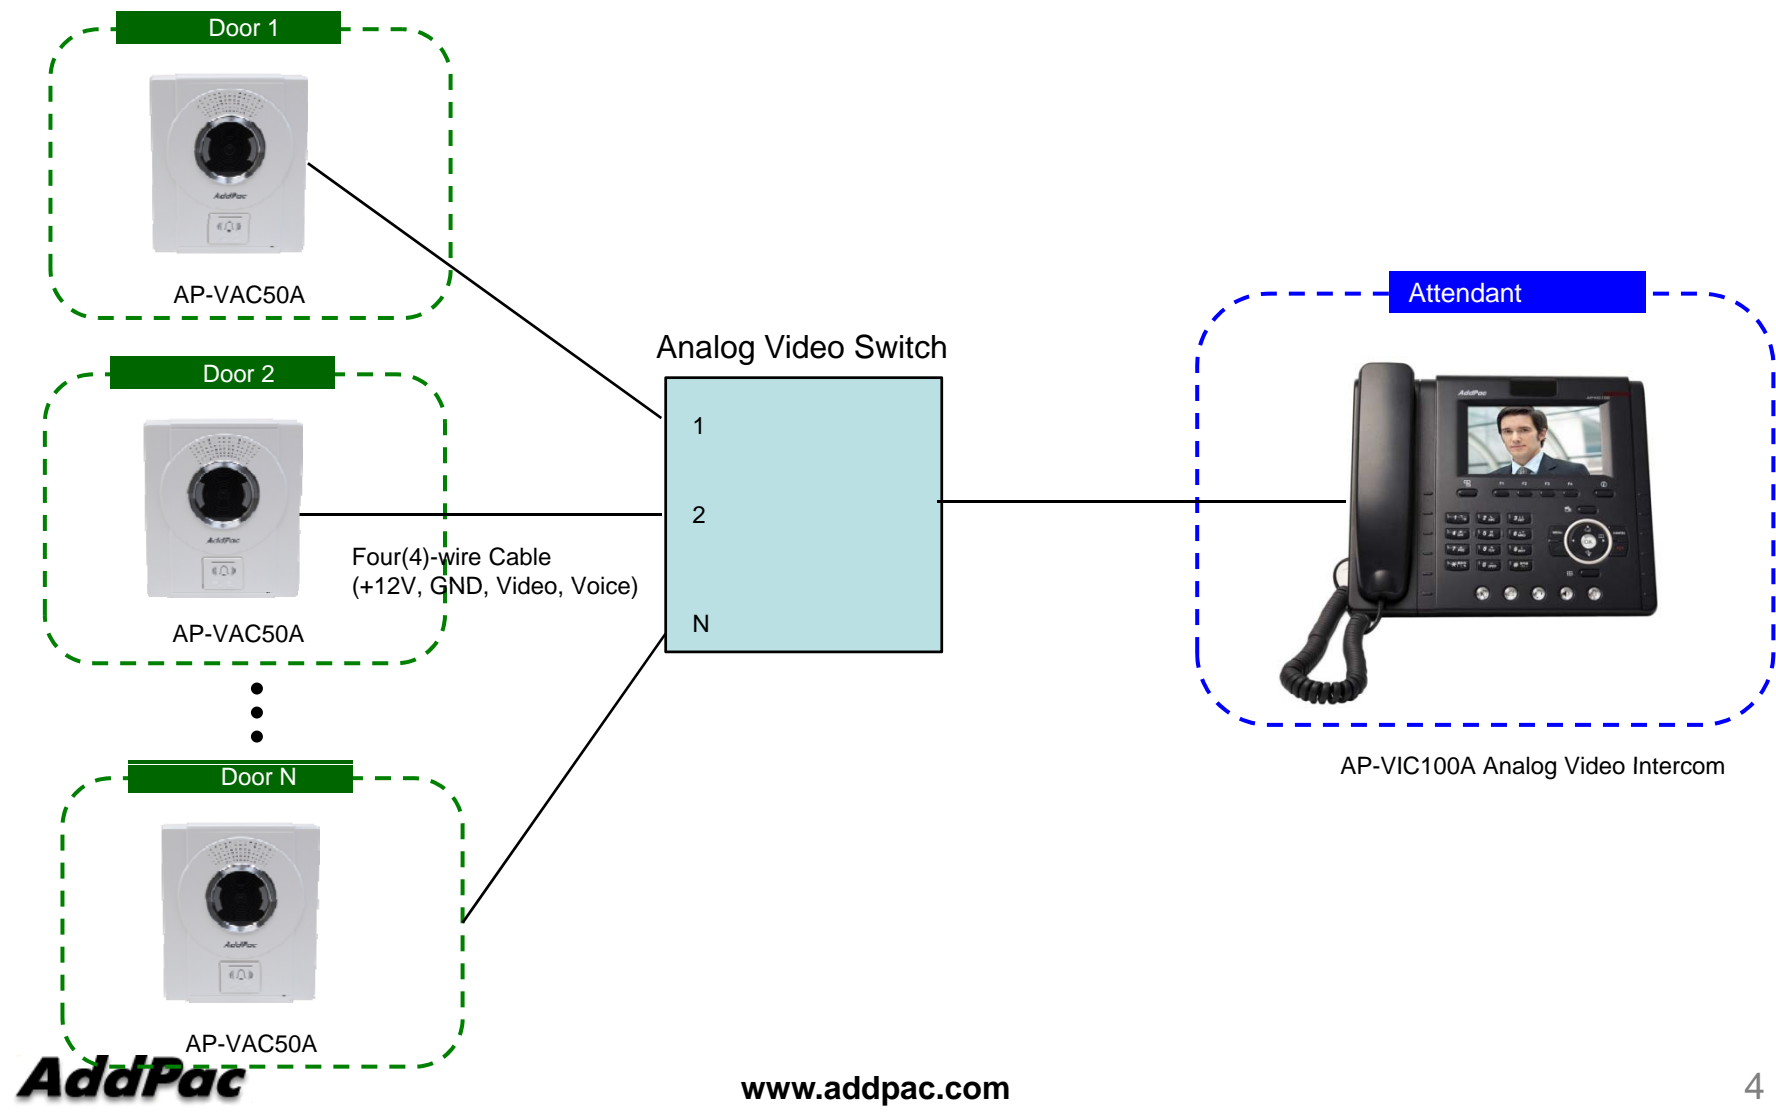

AddPac IP Video Door Phone

IP Video Door Phone Solution
Advantage over Analog Video
Intercom Solution

AddPac

AddPac Technology

Sales and Marketing

Contents

- Network Diagram Comparison
 - Analog based Scheme
 - IP based Scheme
- IP based Video Door Phone Solution Advantage

Analog based Solution Network Diagram

Analog based Solution Network Diagram

IP based Solution Network Diagram

Advantage over Analog based Scheme

- Location Free via Internet
- No Need Full Mesh Line or N : N Video Switch
- Call Transfer, Call Hunting, etc Various Supplementary Service is Possible
- Various Smart Tablet, Phone Application Software
- High Scalability compare with Analog based Scheme
- Fault Tolerant Scheme like as Dual Redundancy is Possible
- Value Added Supplementary Service is Possible
- Interoperable between IP device is very simple and easy if standard protocol/codec is used