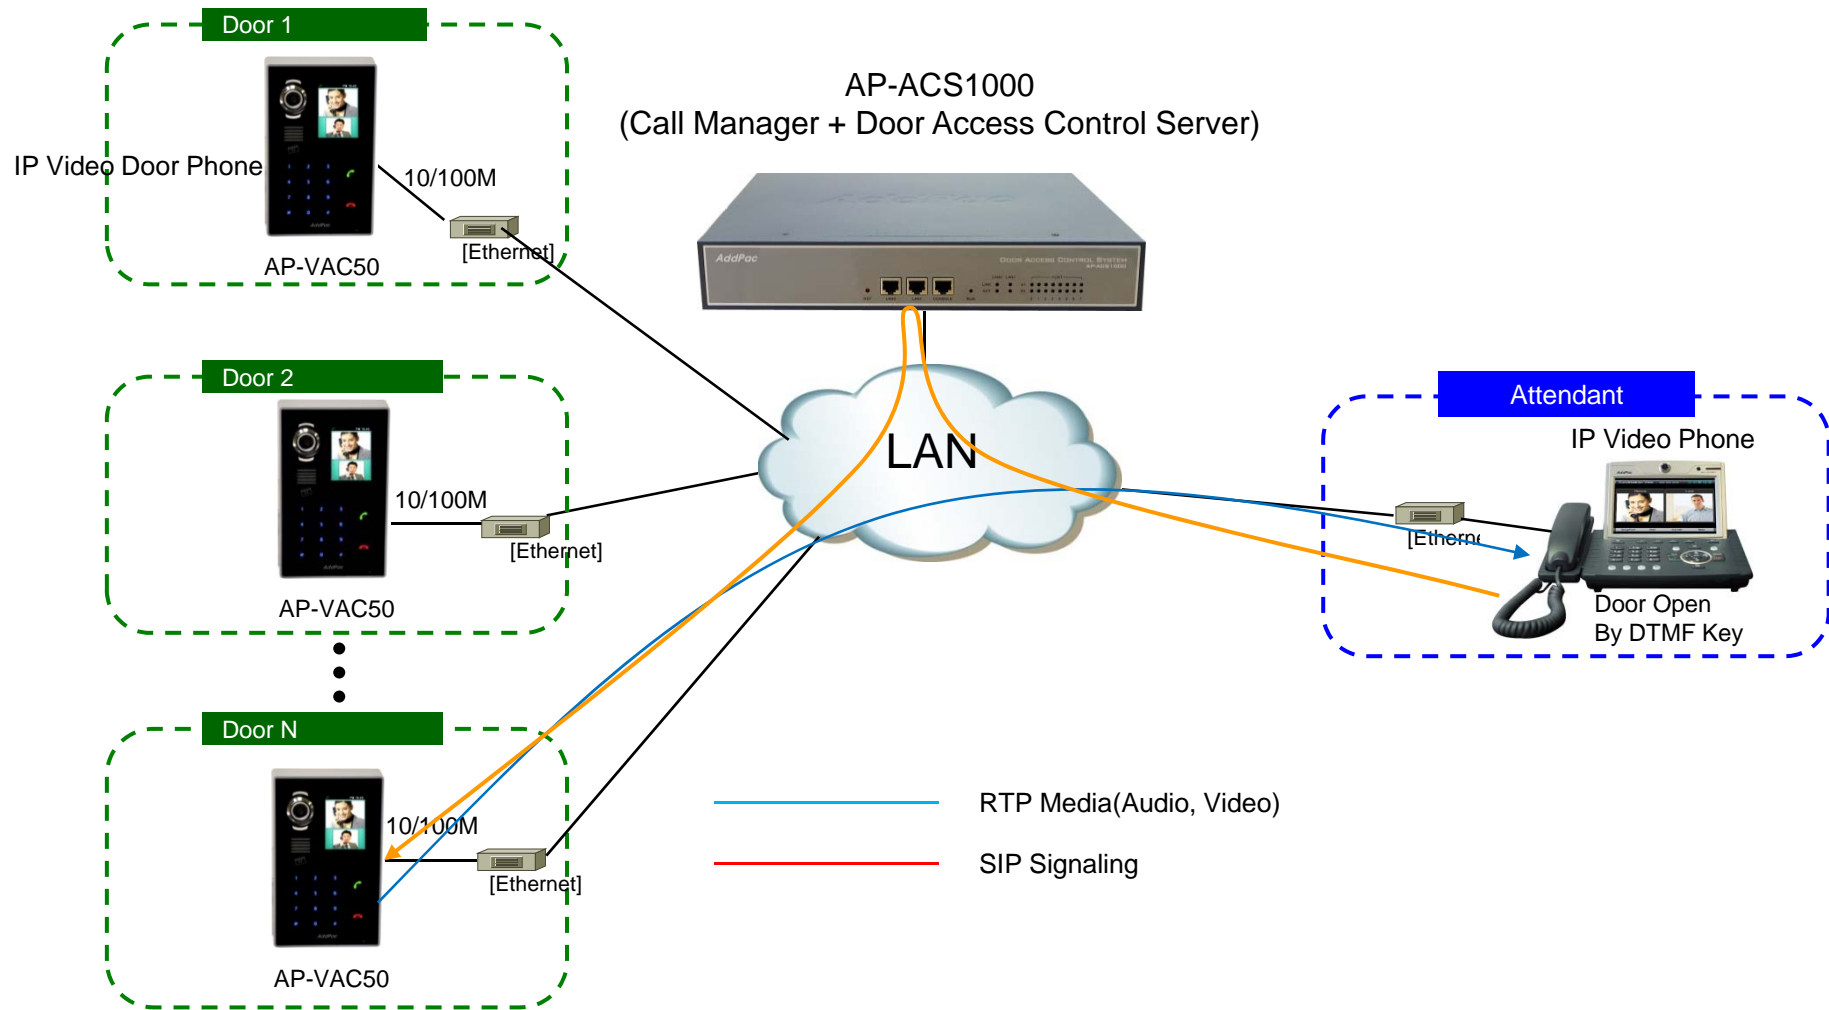

AddPac IP Video Door Phone

IP Video Door Phone Solution
Advantage over Analog Video
Intercom Solution

AddPac

AddPac Technology

Sales and Marketing

Contents

- Network Diagram Comparison
 - Analog based Scheme
 - IP based Scheme
- IP based Video Door Phone Solution Advantage

Analog based Solution Network Diagram

Analog based Solution Network Diagram

IP based Solution Network Diagram

Advantage over Analog based Scheme

- Location Free via Internet
- No Need Full Mesh Line or N : N Video Switch
- Call Transfer, Call Hunting, etc Various Supplementary Service is Possible
- Various Smart Tablet, Phone Application Software
- High Scalability compare with Analog based Scheme
- Fault Tolerant Scheme like as Dual Redundancy is Possible
- Value Added Supplementary Service is Possible
- Interoperable between IP device is very simple and easy if standard protocol/codec is used