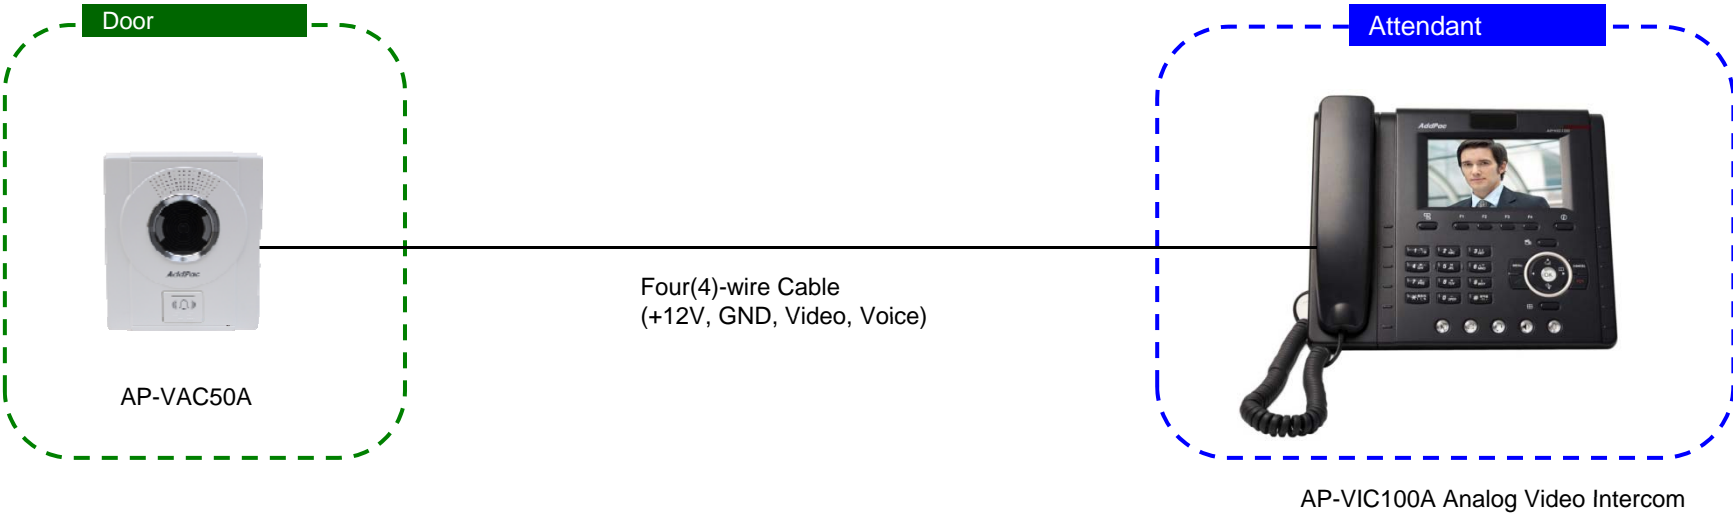

AddPac IP Video Door Phone

IP Video Door Phone Solution
Advantage over Analog Video
Intercom Solution

AddPac

AddPac Technology

Sales and Marketing

Contents

- Network Diagram Comparison
 - Analog based Scheme
 - IP based Scheme
- IP based Video Door Phone Solution Advantage

Analog based Solution Network Diagram

Analog based Solution Network Diagram

IP based Solution Network Diagram

Advantage over Analog based Scheme

- Location Free via Internet
- No Need Full Mesh Line or N : N Video Switch
- Call Transfer, Call Hunting, etc Various Supplementary Service is Possible
- Various Smart Tablet, Phone Application Software
- High Scalability compare with Analog based Scheme
- Fault Tolerant Scheme like as Dual Redundancy is Possible
- Value Added Supplementary Service is Possible
- Interoperable between IP device is very simple and easy if standard protocol/codec is used