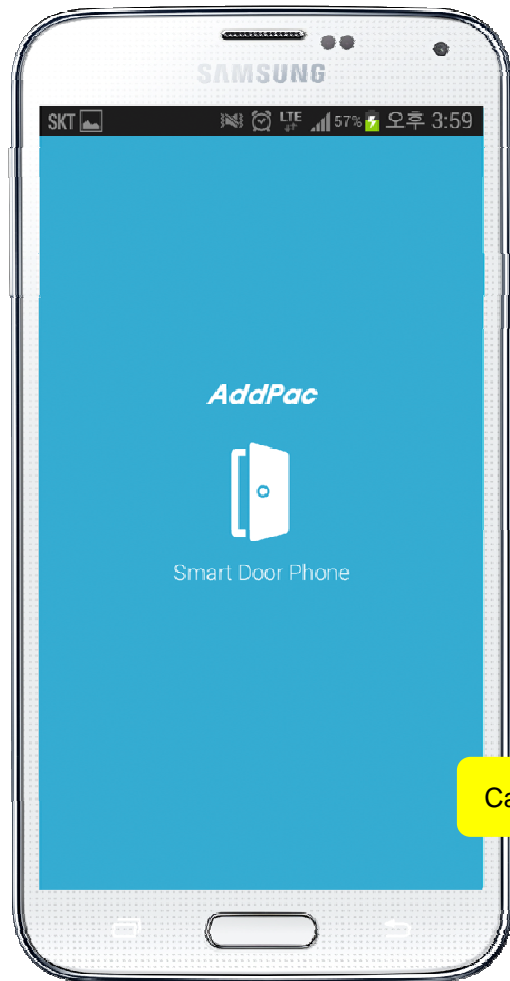

Video Phone Call Forwarding to Smart Phone

AddPac

AddPac Technology

Sales and Marketing

www.addpac.com

Contents

- AddPac Smart Door Phone Appl.
 - AP-SAD100 Android Door Phone Appl. Overview
 - AP-SAD100 Network Service Diagram
 - AP-SAD100 SIP Register Diagram
 - AP-SAD100 SIP Video Call Flow Diagram
 - AP-SAD100 UI Design
 - AP-SAD100 Setting and Configuration
- AP-VP280 Video Phone Call Forwarding to Smart Phone
 - Service Diagram
 - SIP Call Flow

Smart Door Phone (Android App.)

AP-SAD100 Overview

- It supports receiving a video call from door side video door phone by visitor.
- It supports opening the door optionally with password.
- It supports making a video call to door side video door phone to see door side.
- It supports unidirectional video stream from door phone or bidirectional video stream to door phone optionally.
- It supports standard based SIP signaling protocol.
- It supports below voice and video codecs
 - Voice Codec : G.711ulaw/alaw, G.726
 - Video Codec : H.264, H.263. MPEG4

AP-SAD100 Network Service Diagram

SIP Register

Smart Door Phone Application Register to AP-ACS1000

SIP Video Call Flow

Door Open Flow

Smart Door Phone App.

Main screen (portrait)

AddPac

www.addpac.com

Smart Door Phone App.

Main screen (landscape)

Smart Door Phone App.

Main screen (open the door)

Smart Door Phone App.

Application Settings

Video Phone Call Forward To Mobile Extension (Service Diagram)