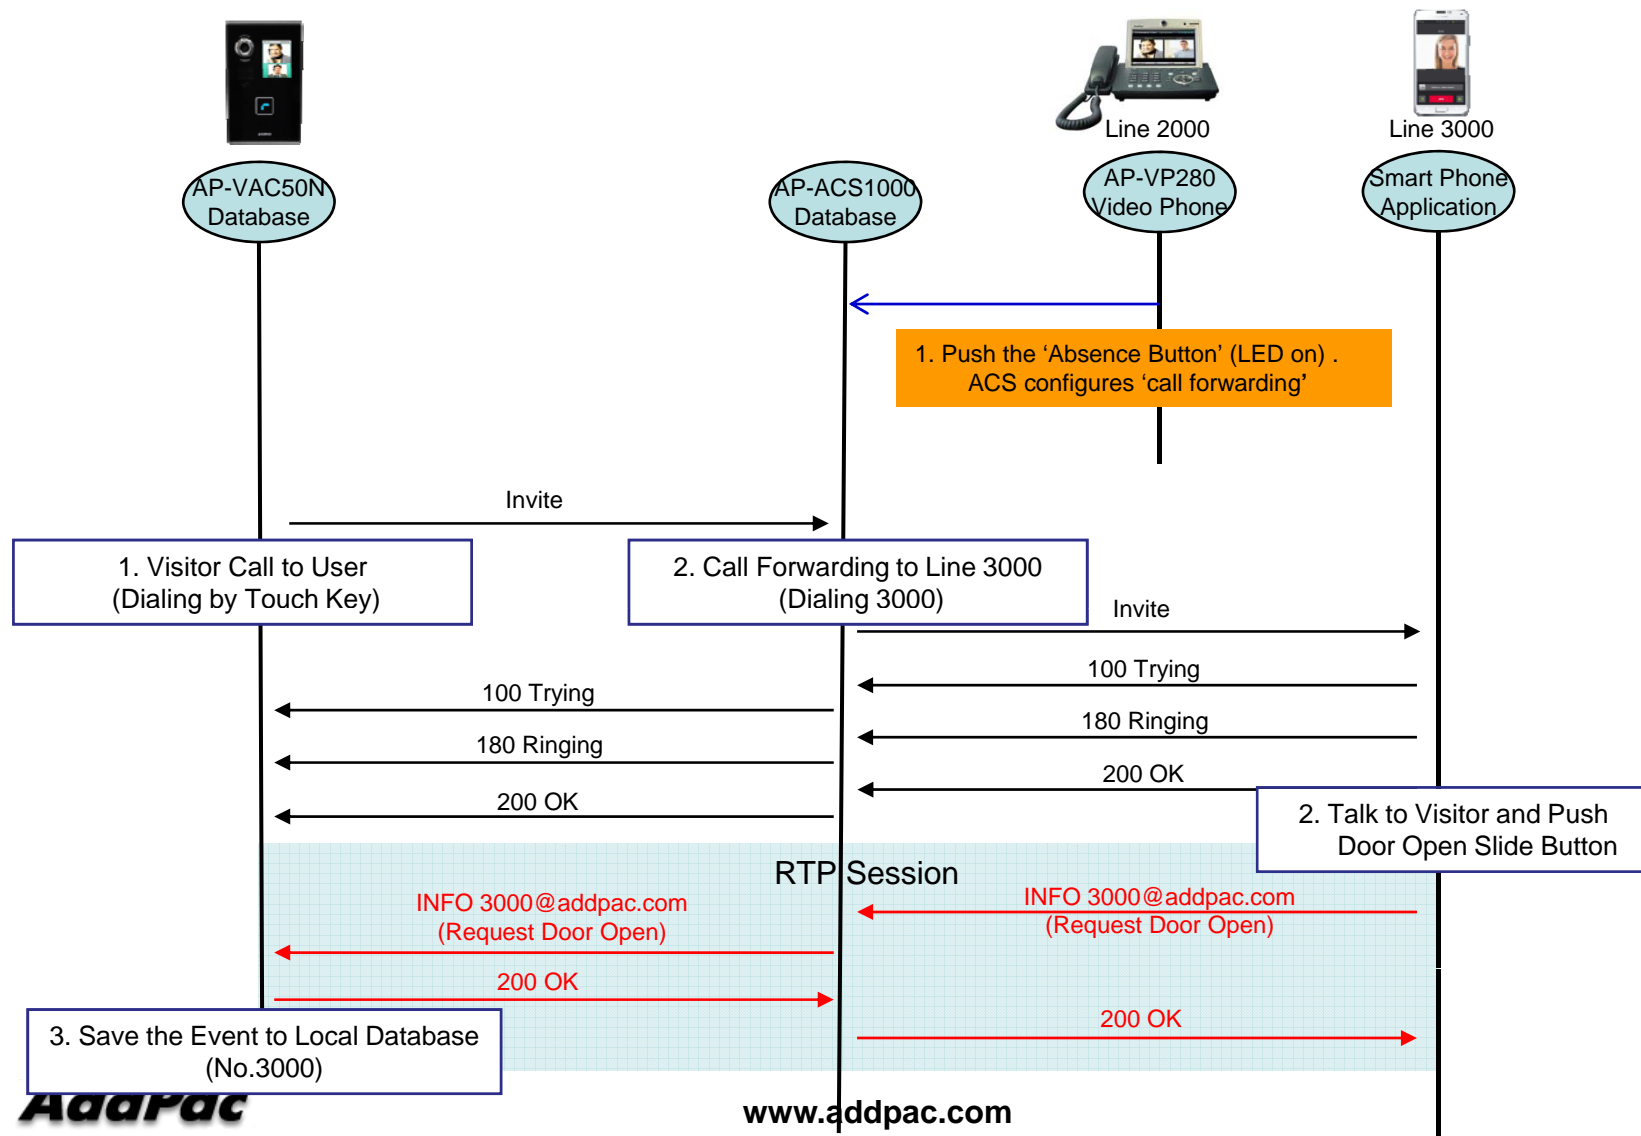

Video Phone Call Forward To Mobile Extension (Call Flow Diagram)