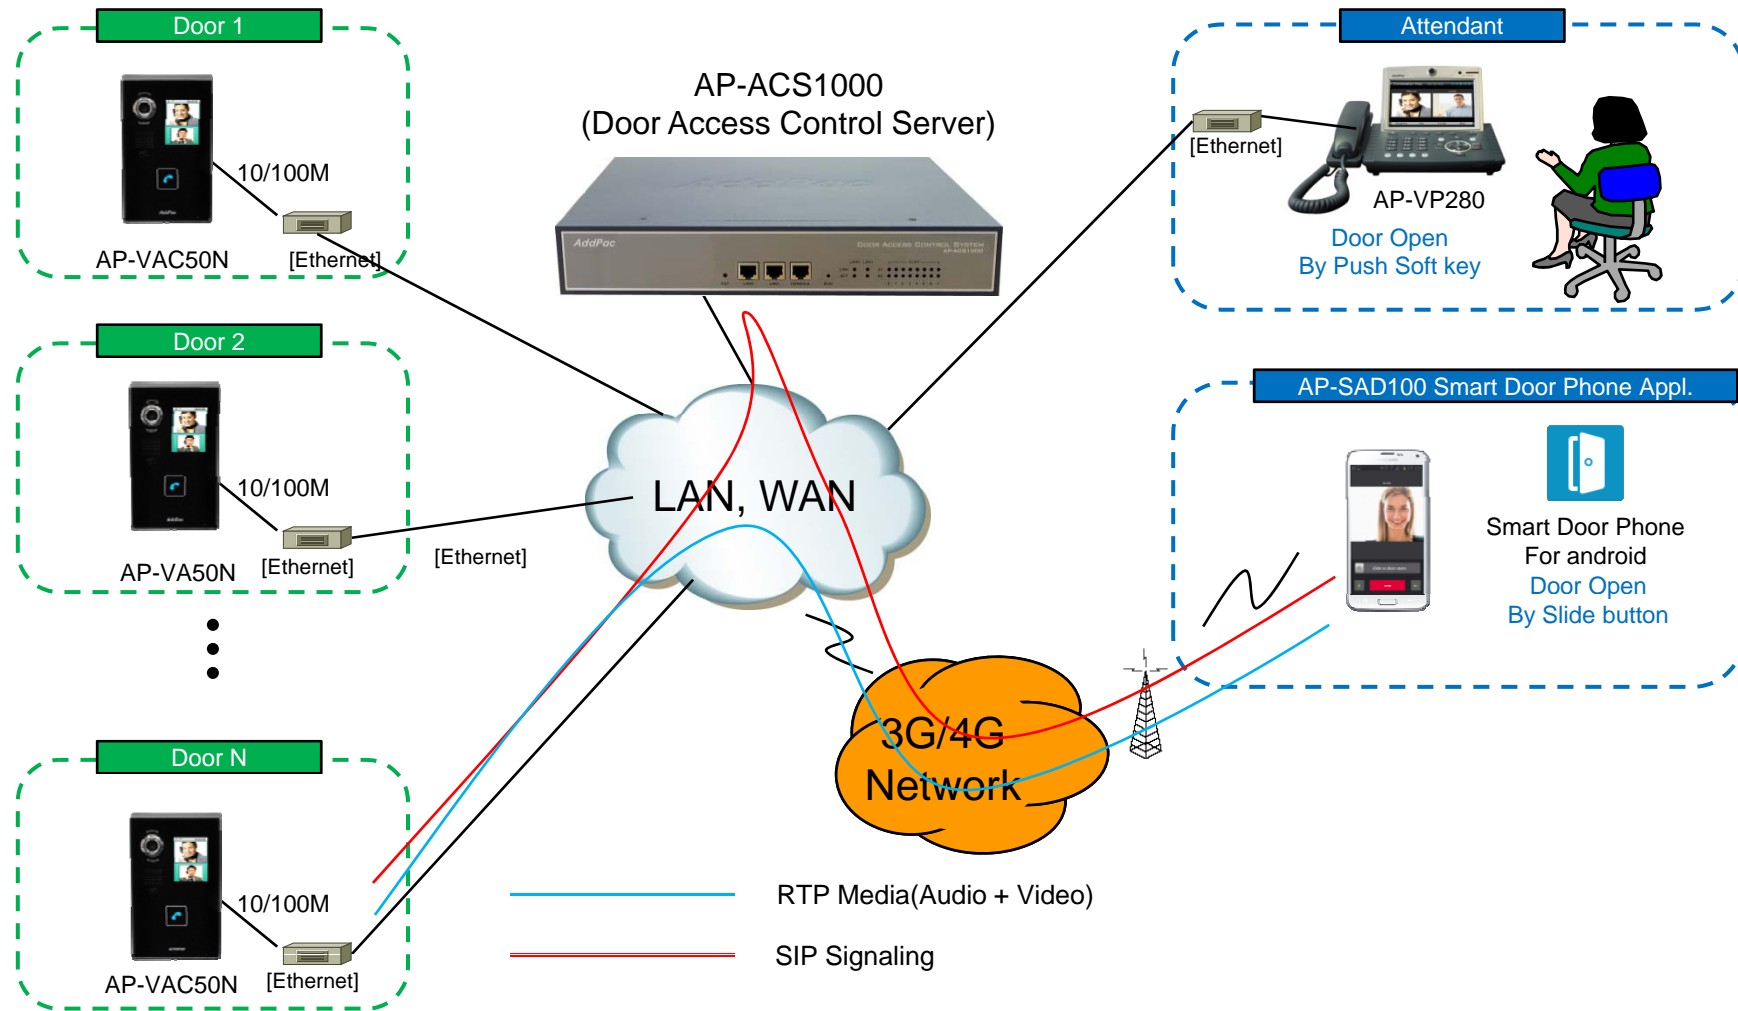

Video Phone Call Forwarding to Smart Phone

AddPac

AddPac Technology

Sales and Marketing

www.addpac.com

Contents

- AddPac Smart Door Phone Appl.
 - AP-SAD100 Android Door Phone Appl. Overview
 - AP-SAD100 Network Service Diagram
 - AP-SAD100 SIP Register Diagram
 - AP-SAD100 SIP Video Call Flow Diagram
 - AP-SAD100 UI Design
 - AP-SAD100 Setting and Configuration
- AP-VP280 Video Phone Call Forwarding to Smart Phone
 - Service Diagram
 - SIP Call Flow

Smart Door Phone (Android App.)

AP-SAD100 Overview

- It supports receiving a video call from door side video door phone by visitor.
- It supports opening the door optionally with password.
- It supports making a video call to door side video door phone to see door side.
- It supports unidirectional video stream from door phone or bidirectional video stream to door phone optionally.
- It supports standard based SIP signaling protocol.
- It supports below voice and video codecs
 - Voice Codec : G.711ulaw/alaw, G.726
 - Video Codec : H.264, H.263. MPEG4

AP-SAD100 Network Service Diagram

SIP Register

Smart Door Phone Application Register to AP-ACS1000

SIP Video Call Flow

Door Open Flow

Smart Door Phone App.

Main screen (portrait)

AddPac

www.addpac.com

Smart Door Phone App.

Main screen (landscape)

Smart Door Phone App.

Main screen (open the door)

Smart Door Phone App.

Application Settings

Video Phone Call Forward To Mobile Extension (Service Diagram)