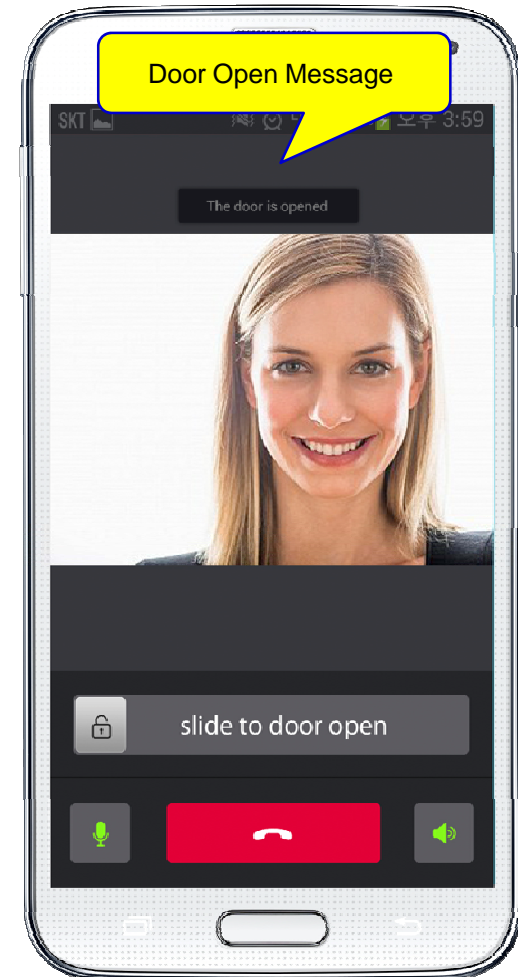

Video Phone Call Forwarding to Smart Phone

AddPac

AddPac Technology

Sales and Marketing

www.addpac.com

Contents

- AddPac Smart Door Phone Appl.
 - AP-SAD100 Android Door Phone Appl. Overview
 - AP-SAD100 Network Service Diagram
 - AP-SAD100 SIP Register Diagram
 - AP-SAD100 SIP Video Call Flow Diagram
 - AP-SAD100 UI Design
 - AP-SAD100 Setting and Configuration
- AP-VP280 Video Phone Call Forwarding to Smart Phone
 - Service Diagram
 - SIP Call Flow

Smart Door Phone (Android App.)

AP-SAD100 Overview

- It supports receiving a video call from door side video door phone by visitor.
- It supports opening the door optionally with password.
- It supports making a video call to door side video door phone to see door side.
- It supports unidirectional video stream from door phone or bidirectional video stream to door phone optionally.
- It supports standard based SIP signaling protocol.
- It supports below voice and video codecs
 - Voice Codec : G.711ulaw/alaw, G.726
 - Video Codec : H.264, H.263. MPEG4

AP-SAD100 Network Service Diagram

SIP Register

Smart Door Phone Application Register to AP-ACS1000

SIP Video Call Flow

Door Open Flow

Smart Door Phone App.

Main screen (portrait)

AddPac

www.addpac.com

Smart Door Phone App.

Main screen (landscape)

Smart Door Phone App.

Main screen (open the door)

Smart Door Phone App.

Application Settings

Video Phone Call Forward To Mobile Extension (Service Diagram)