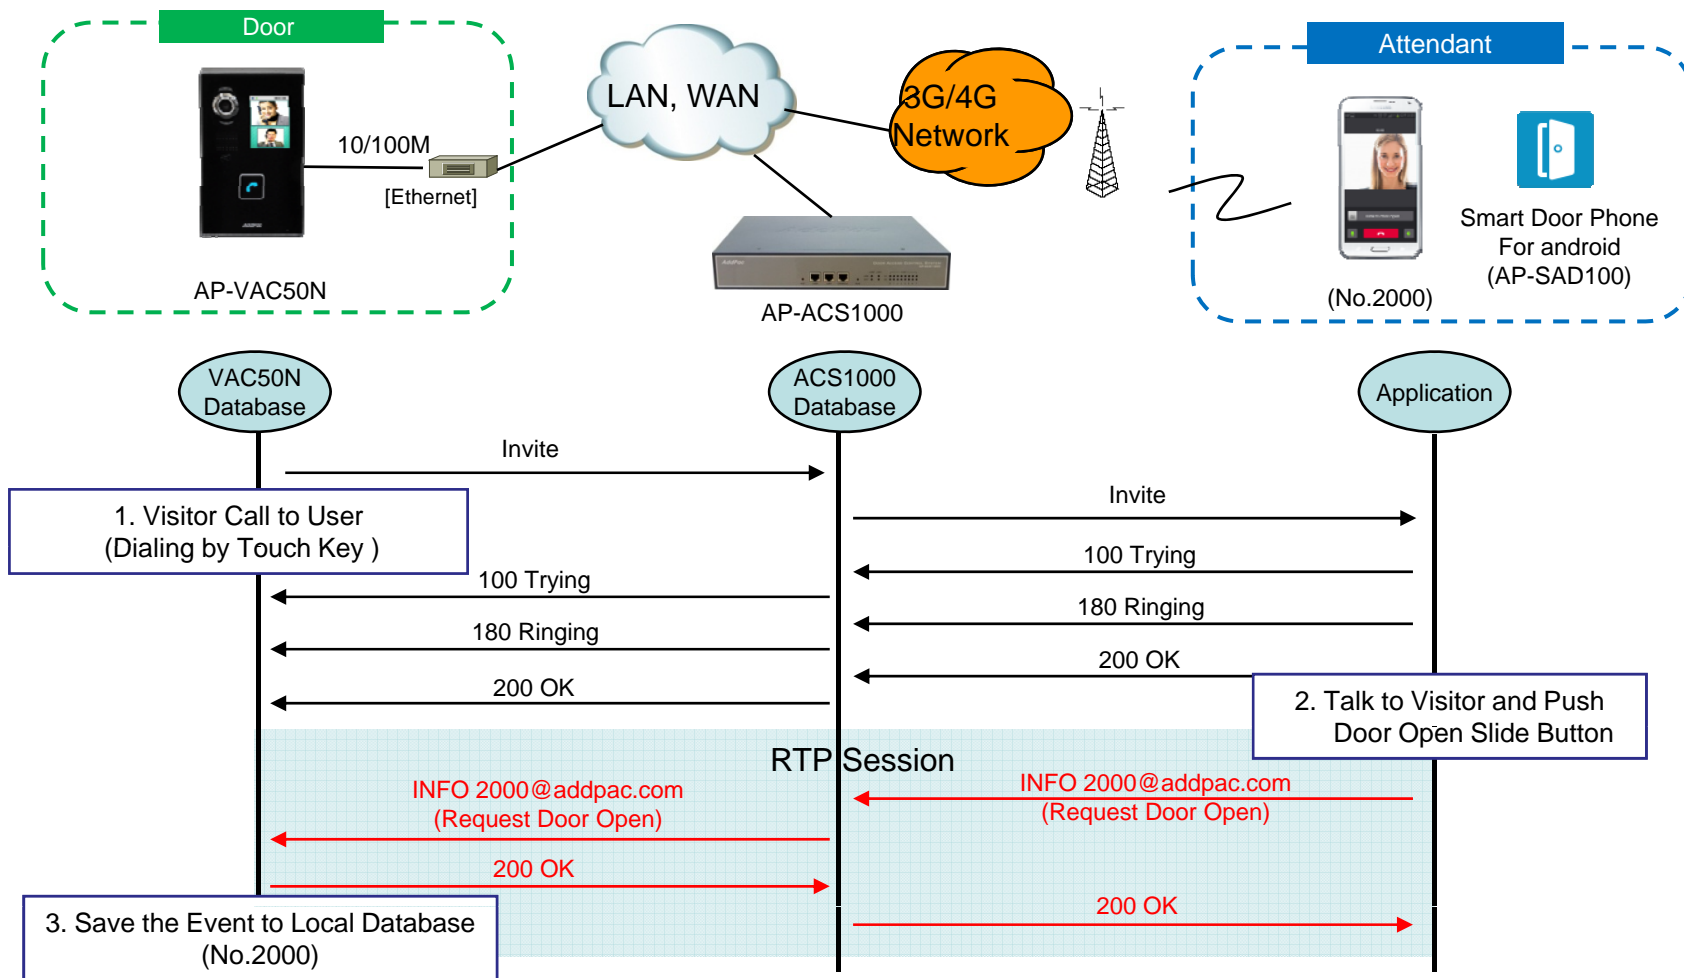

Smart Door Phone (Android App.)

AP-SAD100 Overview

- It supports receiving a video call from door side video door phone by visitor.
- It supports opening the door optionally with password.
- It supports making a video call to door side video door phone to see door side.
- It supports unidirectional video stream from door phone or bidirectional video stream to door phone optionally.
- It supports standard based SIP signaling protocol.
- It supports below voice and video codecs
 - Voice Codec : G.711ulaw/alaw, G.726
 - Video Codec : H.264, H.263. MPEG4

AP-SAD100 Network Service Diagram

SIP Register

Smart Door Phone Application Register to AP-ACS1000

SIP Video Call Flow

Door Open Flow

Smart Door Phone App.

Main screen (portrait)

AddPac

www.addpac.com

Smart Door Phone App.

Main screen (landscape)

Smart Door Phone App.

Main screen (open the door)

Smart Door Phone App.

Application Settings

Video Phone Call Forward To Mobile Extension (Service Diagram)