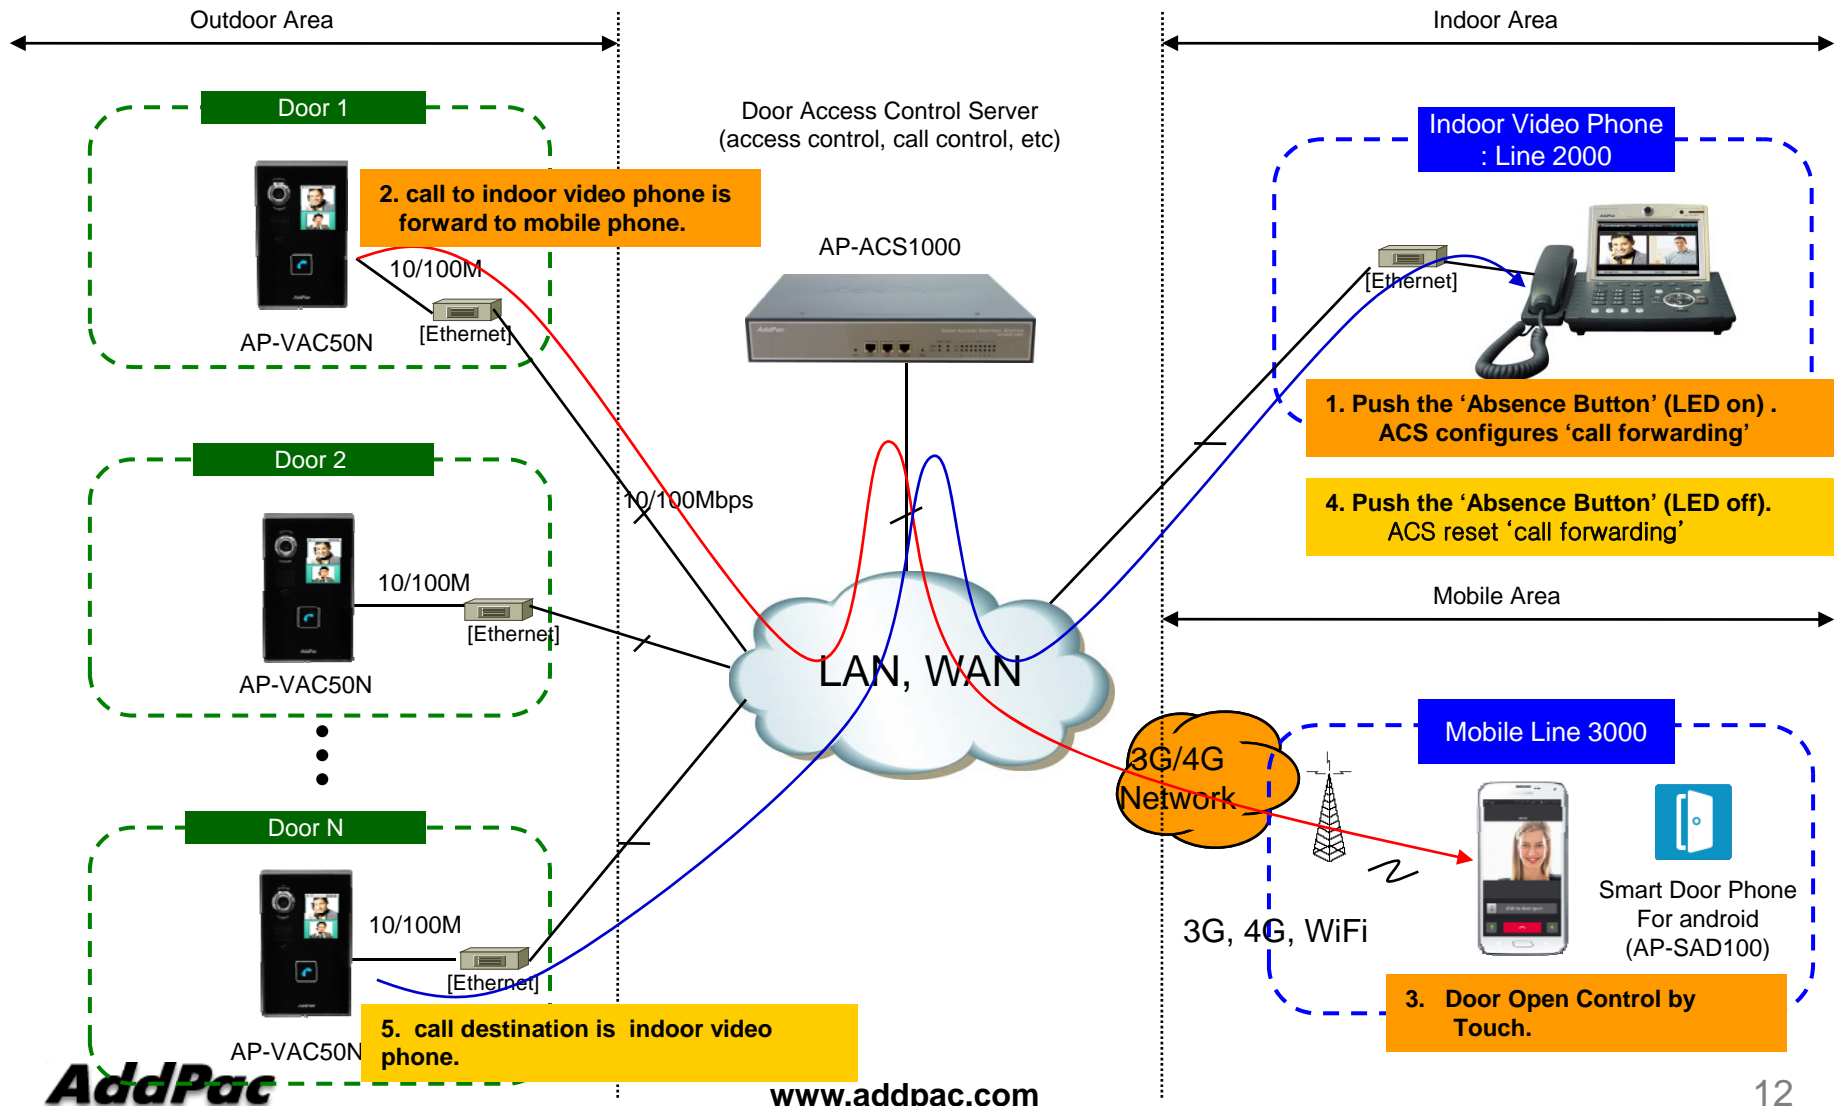

Smart Door Phone (Android App.)

AP-SAD100 Overview

- It supports receiving a video call from door side video door phone by visitor.
- It supports opening the door optionally with password.
- It supports making a video call to door side video door phone to see door side.
- It supports unidirectional video stream from door phone or bidirectional video stream to door phone optionally.
- It supports standard based SIP signaling protocol.
- It supports below voice and video codecs
 - Voice Codec : G.711ulaw/alaw, G.726
 - Video Codec : H.264, H.263. MPEG4

AP-SAD100 Network Service Diagram

SIP Register

Smart Door Phone Application Register to AP-ACS1000

SIP Video Call Flow

Door Open Flow

Smart Door Phone App.

Main screen (portrait)

AddPac

www.addpac.com

Smart Door Phone App.

Main screen (landscape)

Smart Door Phone App.

Main screen (open the door)

Smart Door Phone App.

Application Settings

Video Phone Call Forward To Mobile Extension (Service Diagram)