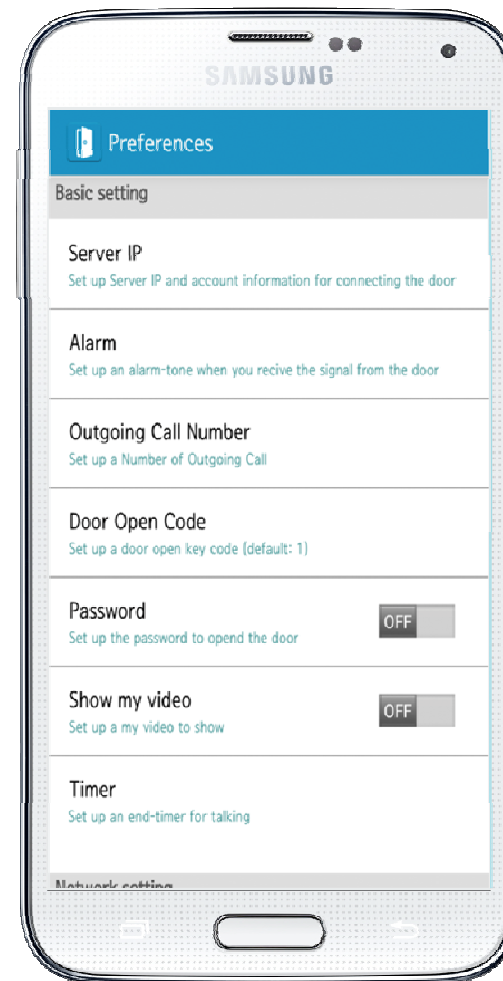

Video Phone Call Forwarding to Smart Phone

AddPac

AddPac Technology

Sales and Marketing

www.addpac.com

Contents

- AddPac Smart Door Phone Appl.
 - AP-SAD100 Android Door Phone Appl. Overview
 - AP-SAD100 Network Service Diagram
 - AP-SAD100 SIP Register Diagram
 - AP-SAD100 SIP Video Call Flow Diagram
 - AP-SAD100 UI Design
 - AP-SAD100 Setting and Configuration
- AP-VP280 Video Phone Call Forwarding to Smart Phone
 - Service Diagram
 - SIP Call Flow

Smart Door Phone (Android App.)

AP-SAD100 Overview

- It supports receiving a video call from door side video door phone by visitor.
- It supports opening the door optionally with password.
- It supports making a video call to door side video door phone to see door side.
- It supports unidirectional video stream from door phone or bidirectional video stream to door phone optionally.
- It supports standard based SIP signaling protocol.
- It supports below voice and video codecs
 - Voice Codec : G.711ulaw/alaw, G.726
 - Video Codec : H.264, H.263. MPEG4

AP-SAD100 Network Service Diagram

SIP Register

Smart Door Phone Application Register to AP-ACS1000

SIP Video Call Flow

Door Open Flow

Smart Door Phone App.

Main screen (portrait)

AddPac

www.addpac.com

Smart Door Phone App.

Main screen (landscape)

Smart Door Phone App.

Main screen (open the door)

Smart Door Phone App.

Application Settings

Video Phone Call Forward To Mobile Extension (Service Diagram)