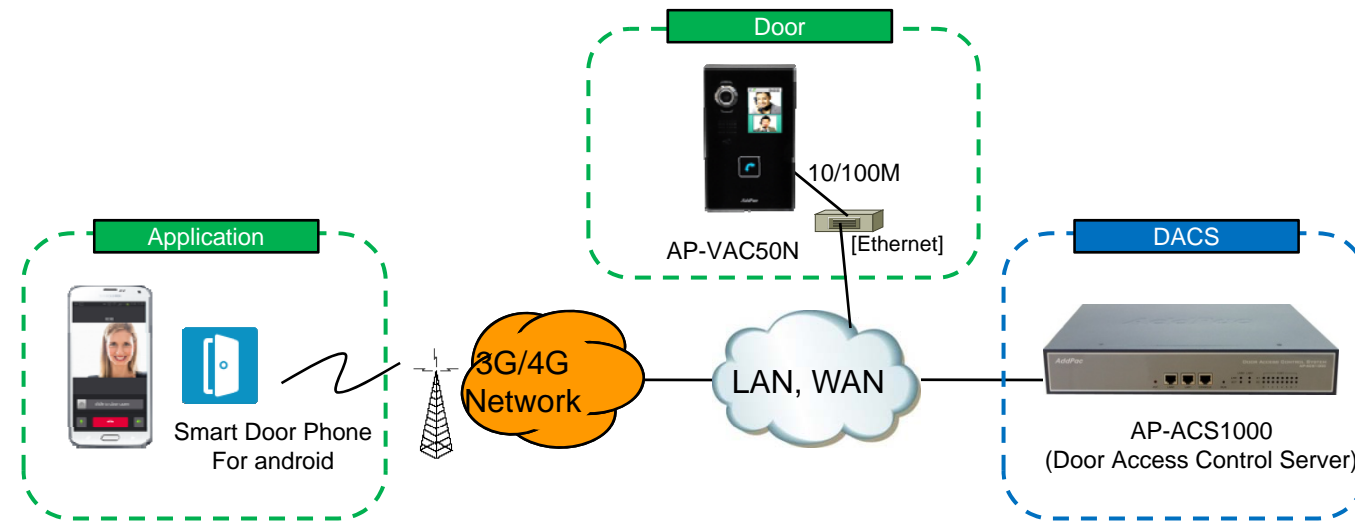

Video Phone Call Forwarding to Smart Phone

AddPac

AddPac Technology

Sales and Marketing

www.addpac.com

Contents

- AddPac Smart Door Phone Appl.
 - AP-SAD100 Android Door Phone Appl. Overview
 - AP-SAD100 Network Service Diagram
 - AP-SAD100 SIP Register Diagram
 - AP-SAD100 SIP Video Call Flow Diagram
 - AP-SAD100 UI Design
 - AP-SAD100 Setting and Configuration
- AP-VP280 Video Phone Call Forwarding to Smart Phone
 - Service Diagram
 - SIP Call Flow

Smart Door Phone (Android App.)

AP-SAD100 Overview

- It supports receiving a video call from door side video door phone by visitor.
- It supports opening the door optionally with password.
- It supports making a video call to door side video door phone to see door side.
- It supports unidirectional video stream from door phone or bidirectional video stream to door phone optionally.
- It supports standard based SIP signaling protocol.
- It supports below voice and video codecs
 - Voice Codec : G.711ulaw/alaw, G.726
 - Video Codec : H.264, H.263. MPEG4

AP-SAD100 Network Service Diagram

SIP Register

Smart Door Phone Application Register to AP-ACS1000

SIP Video Call Flow

Door Open Flow

Smart Door Phone App.

Main screen (portrait)

AddPac

www.addpac.com

Smart Door Phone App.

Main screen (landscape)

Smart Door Phone App.

Main screen (open the door)

Smart Door Phone App.

Application Settings

Video Phone Call Forward To Mobile Extension (Service Diagram)