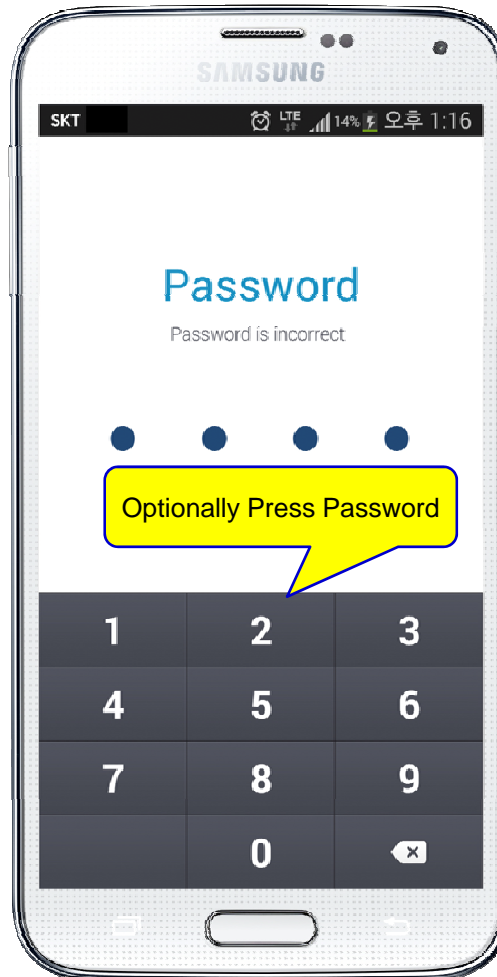

Smart Door Phone (Android App.)

AP-SAD100 Overview

- It supports receiving a video call from door side video door phone by visitor.
- It supports opening the door optionally with password.
- It supports making a video call to door side video door phone to see door side.
- It supports unidirectional video stream from door phone or bidirectional video stream to door phone optionally.
- It supports standard based SIP signaling protocol.
- It supports below voice and video codecs
 - Voice Codec : G.711ulaw/alaw, G.726
 - Video Codec : H.264, H.263. MPEG4

AP-SAD100 Network Service Diagram

SIP Register

Smart Door Phone Application Register to AP-ACS1000

SIP Video Call Flow

Door Open Flow

Smart Door Phone App.

Main screen (portrait)

AddPac

www.addpac.com

Smart Door Phone App.

Main screen (landscape)

Smart Door Phone App.

Main screen (open the door)

Smart Door Phone App.

Application Settings

Video Phone Call Forward To Mobile Extension (Service Diagram)